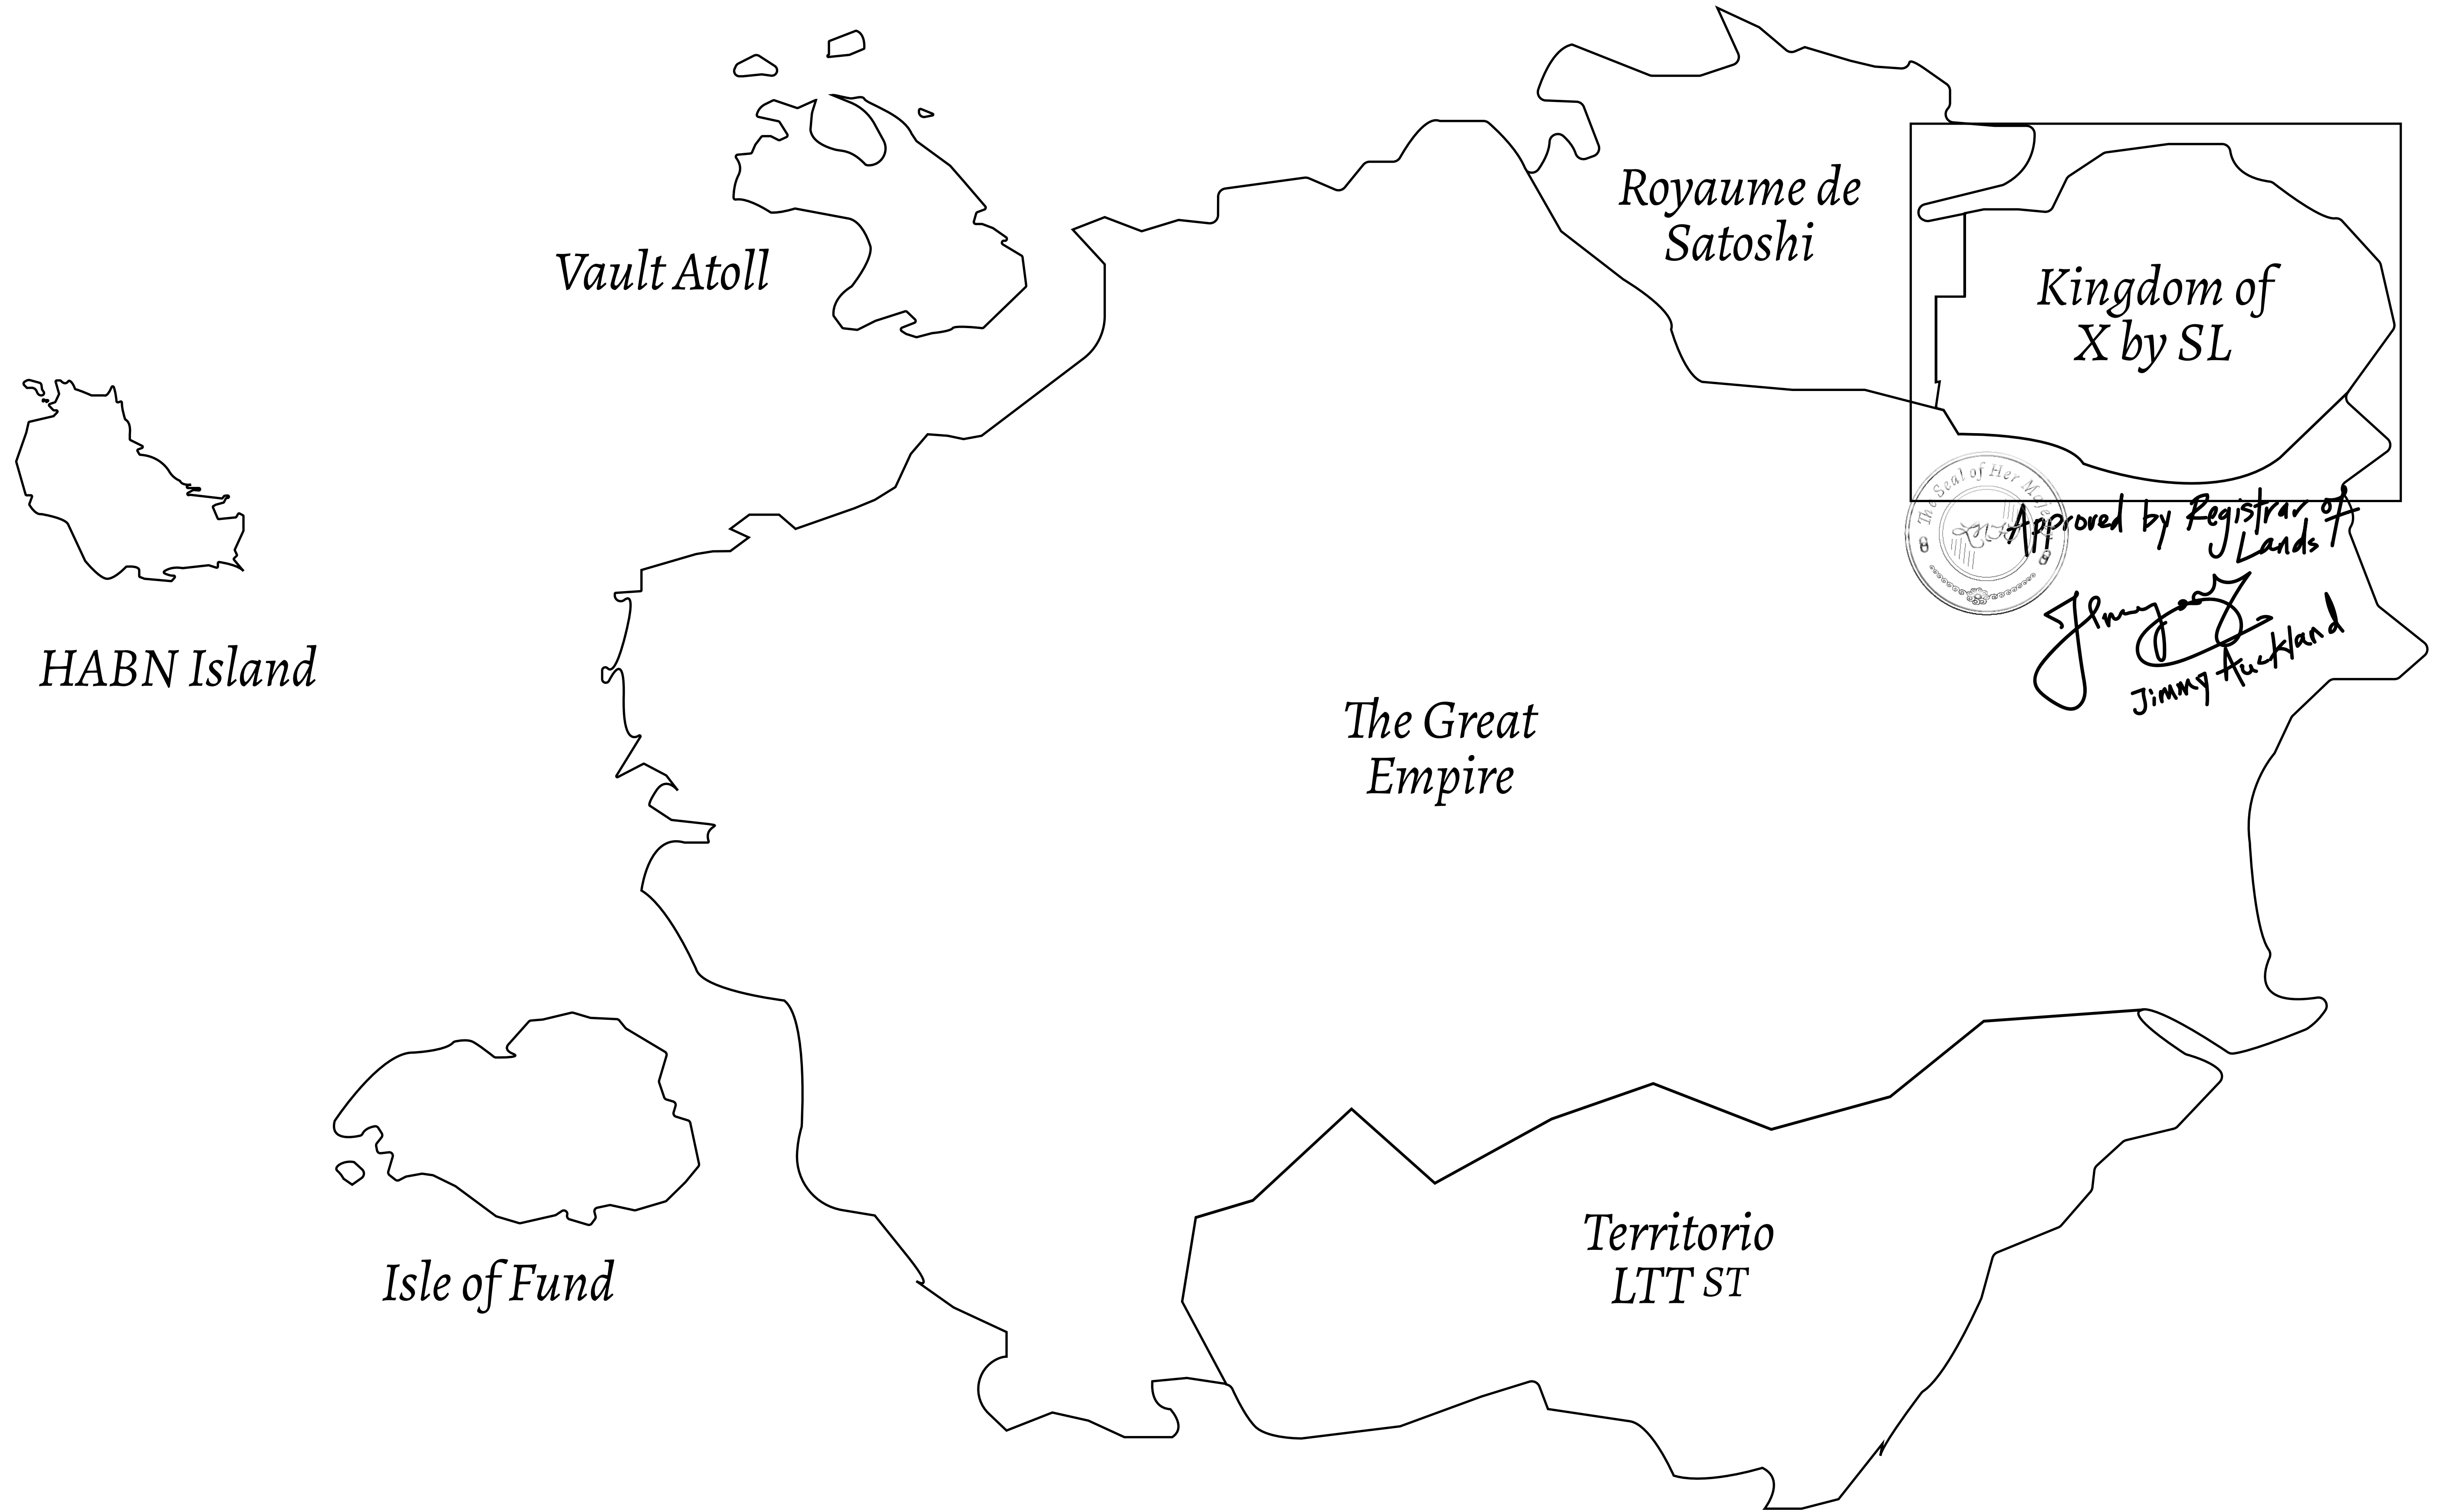

LOOT NFT WORLD

THE ARISTOCRATS

The richest state in Loot NFT World. Special tablets are used to conduct high value auctions at galas and special events. The aristocrats donate 7% of their earnings to the Stakers, a special group of people, from the Great Empire. Ever since the marriage of the Sultan's daughter and the prince of X by SL, the Kingdom also donates 3% of its earnings to the Royaume De Satoshi.

GEOGRAPHY

COASTLINE	93.89 KM (58.34 MILES)
BORDERS	OCEAN, THE GREAT EMPIRE, SL
HIGHEST POINT	PEAK HERMES +7899 M
LOWEST POINT	PORT OF EXCLUSIVITY 0 M
PLOTS	549
SCALE	1:50000

H.M. LNFT Land Registry		TITLE NUMBER	
		X519-221121	
ADMINISTRATIVE AREA	KINGDOM OF X BY SL	ISSUED 22 November 2021 <i>B.I.</i>	SCALE 1/50000
OWNER ENTITLEMENT	Type W-XBYSL: Share of 0.5% of all X by SL winning bid values based on number of NFT Stories minted (rewarded in Credits); Automatic invite to X by SL; Mint 4 NFT Stories		

PLOT X520

PLOT X516

PLOT X542

PLOT X519

BOUNDARY: 1.66 KM

PLOT X518

PLOT X543

PLOT X517