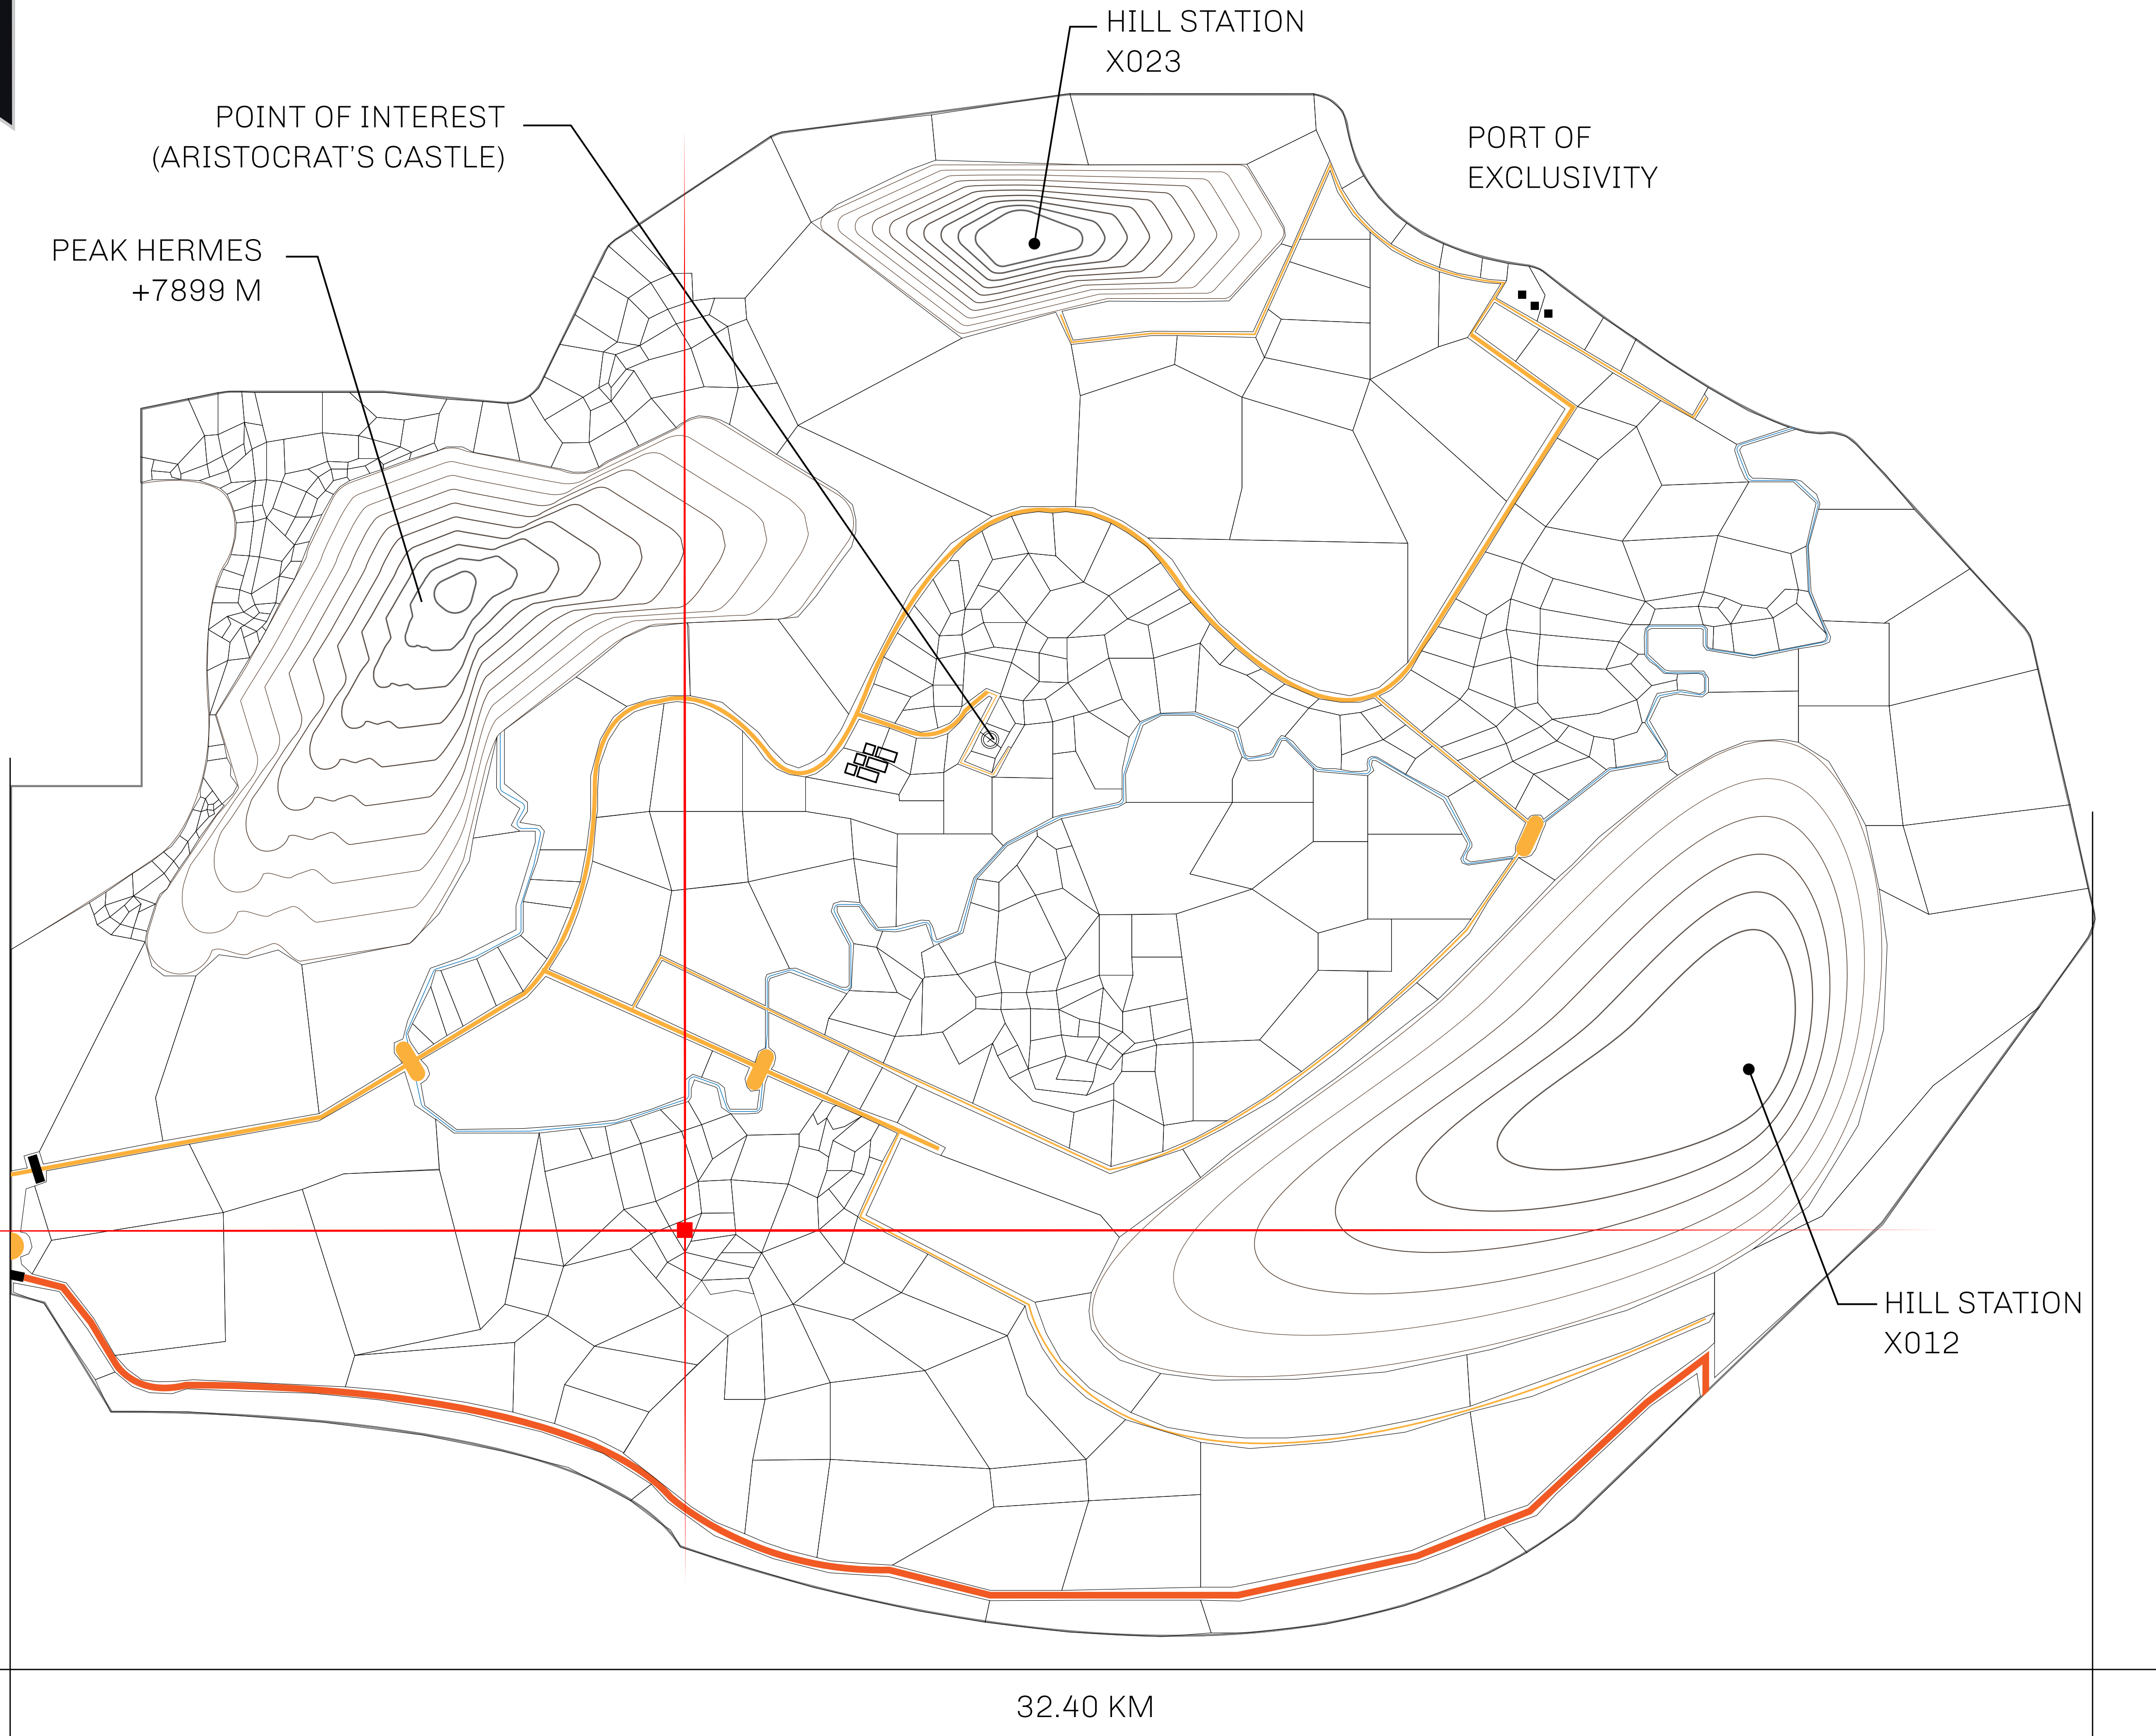

LOOT NFT WORLD

THE ARISTOCRATS

The richest state in Loot NFT World. Special tablets are used to conduct high value auctions at galas and special events. The aristocrats donate 7% of their earnings to the Stakers, a special group of people, from the Great Empire. Ever since the marriage of the Sultan's daughter and the prince of X by SL, the Kingdom also donates 3% of its earnings to the Royaume De Satoshi.

GEOGRAPHY

COASTLINE	93.89 KM (58.34 MILES)
BORDERS	OCEAN, THE GREAT EMPIRE, SL
HIGHEST POINT	PEAK HERMES +7899 M
LOWEST POINT	PORT OF EXCLUSIVITY 0 M
PLOTS	549
SCALE	1:50000

H.M. LNFT Land Registry		TITLE NUMBER	
		X519-221121	
ADMINISTRATIVE AREA	KINGDOM OF X BY SL	ISSUED 22 November 2021 <i>B.I.</i>	SCALE 1/50000
OWNER ENTITLEMENT	Type W-XBYSL: Share of 0.5% of all X by SL winning bid values based on number of NFT Stories minted (rewarded in Credits); Automatic invite to X by SL; Mint 4 NFT Stories		

PLOT X520

PLOT X516

PLOT X542

PLOT X519

BOUNDARY: 1.66 KM

PLOT X518

PLOT X543

PLOT X517

PL

P

OFFICIAL PERSPECTIVE SHEET FOR FILING
Indicate vantage point for each drawing. Copy and mark each sheet required prior to filing.

Guide - Vantage point should be indicated as shown in the diagram: