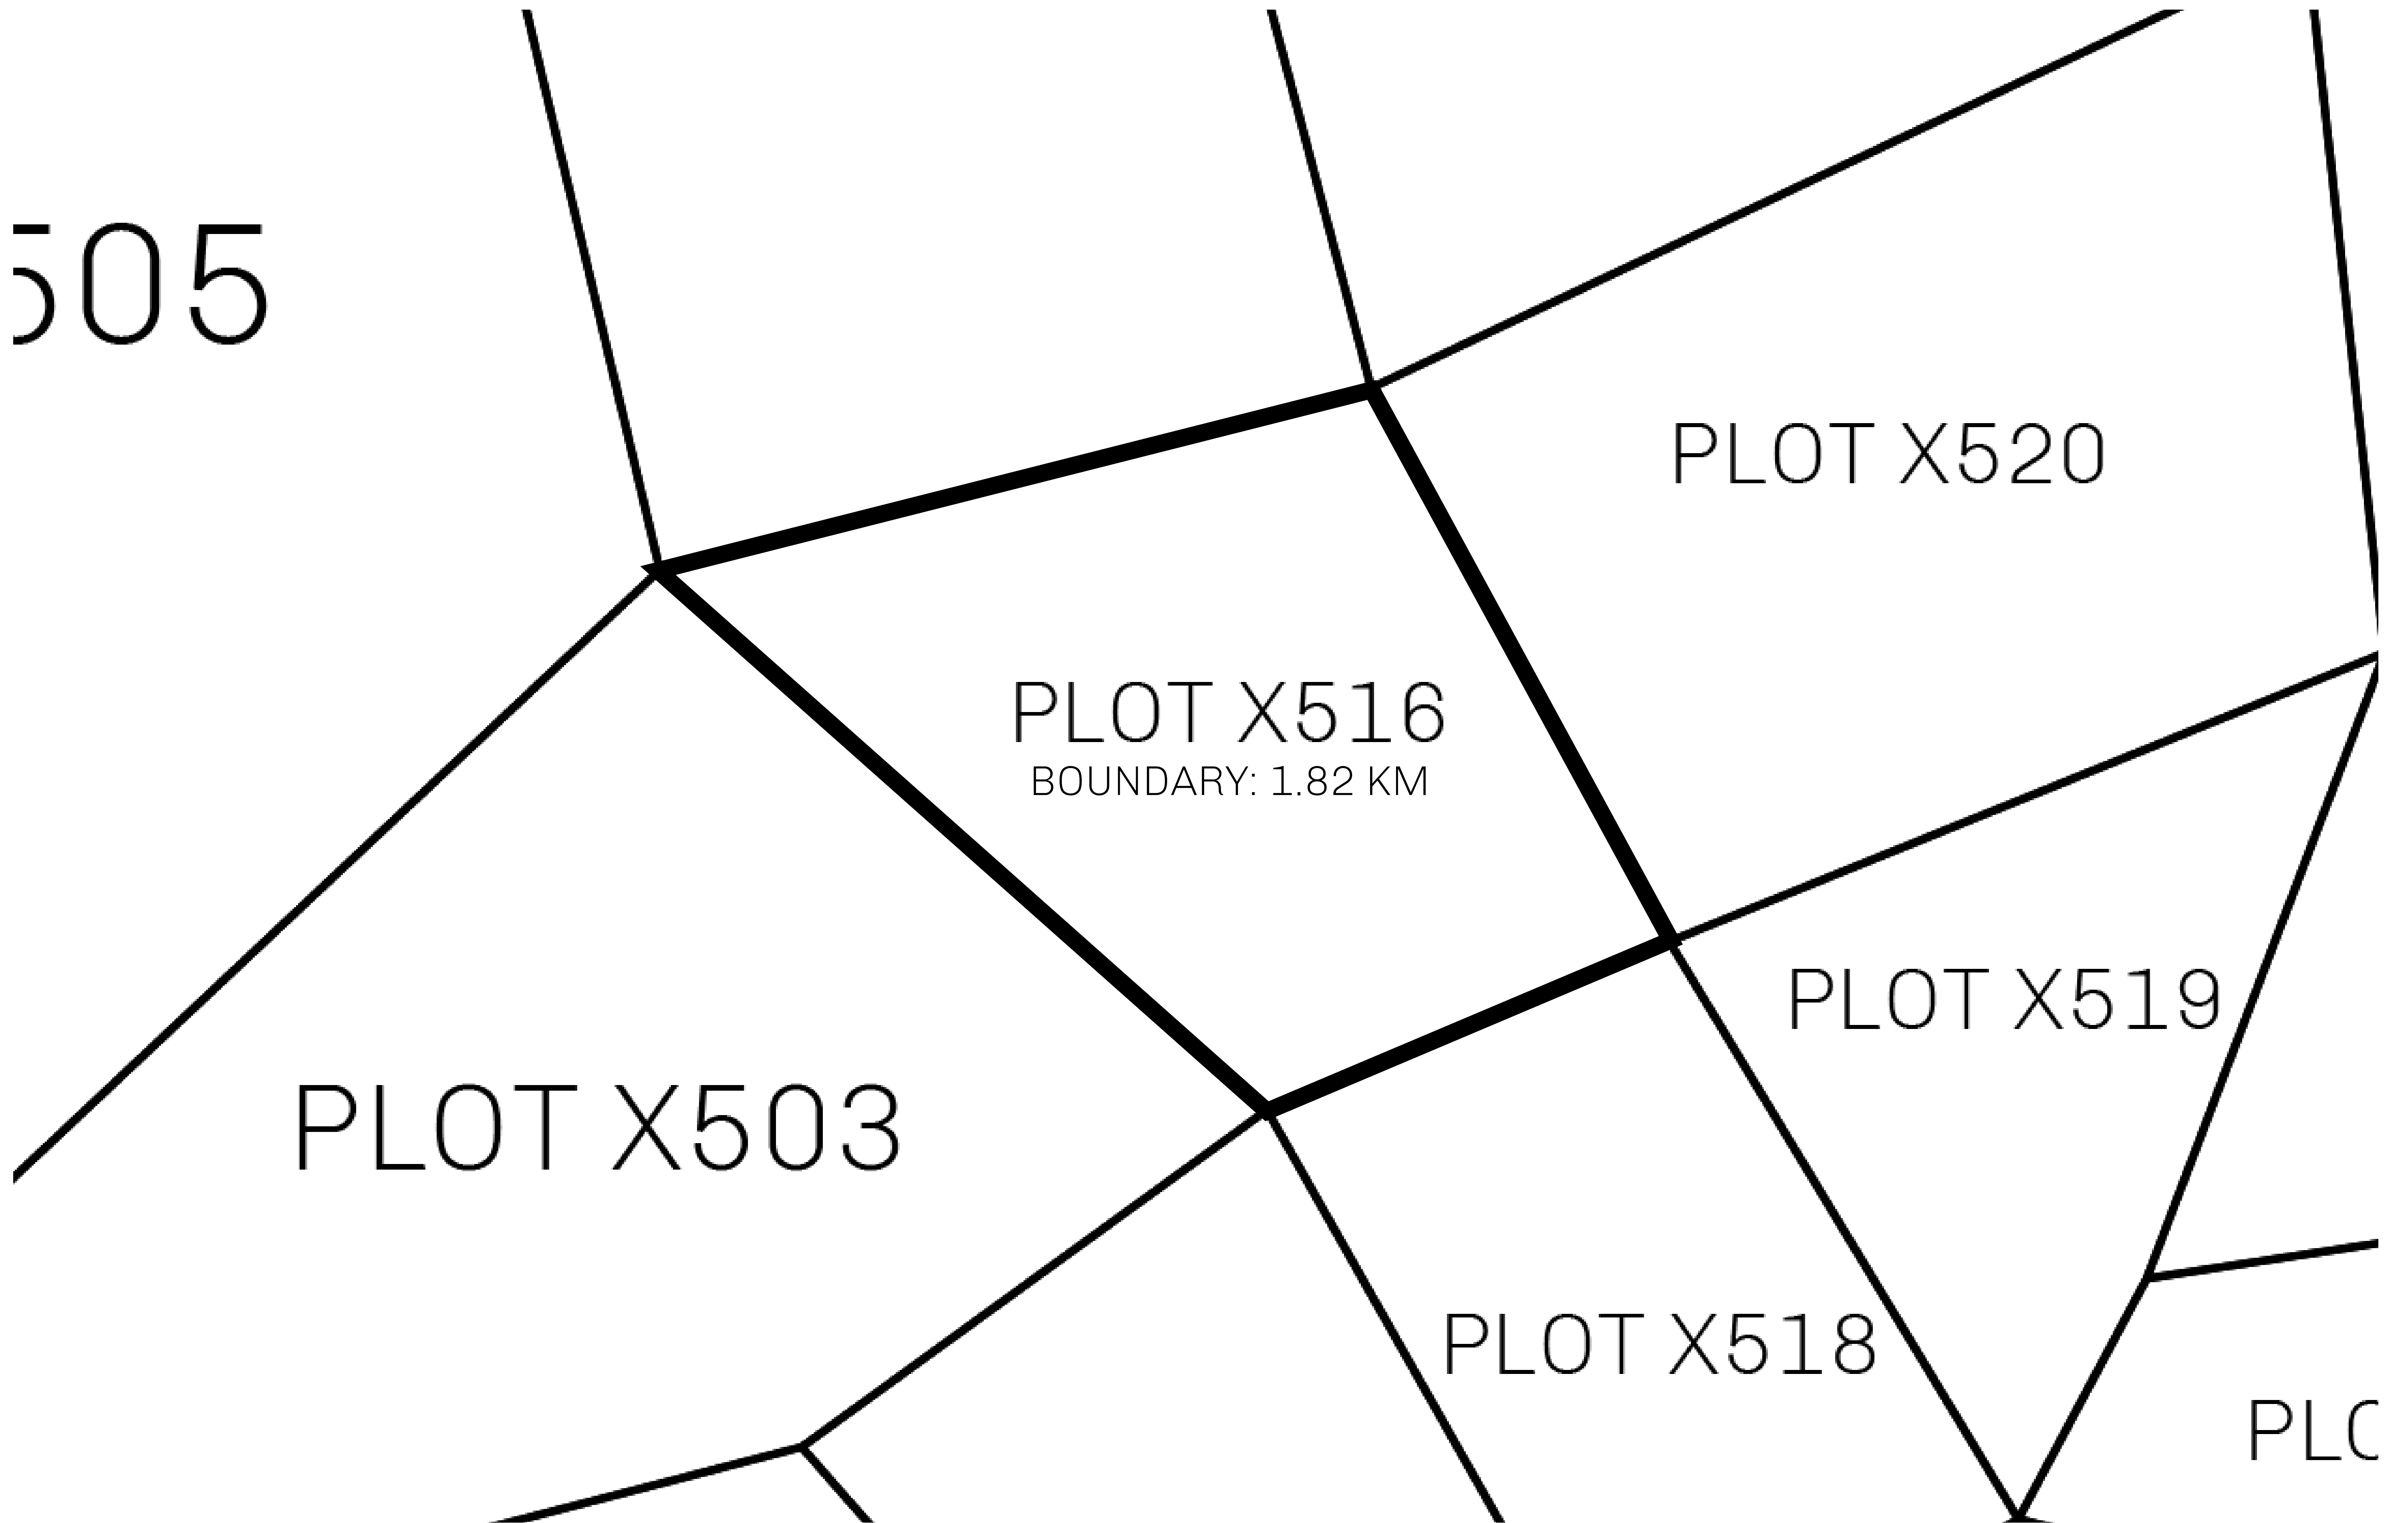

GEOGRAPHY

COASTLINE	93.89 KM (58.34 MILES)
BORDERS	OCEAN, THE GREAT EMPIRE, SL
HIGHEST POINT	PEAK HERMES +7899 M
LOWEST POINT	PORT OF EXCLUSIVITY 0 M
PLOTS	549
SCALE	1:50000

H.M. LNFT Land Registry		TITLE NUMBER	
		X516-221121	
ADMINISTRATIVE AREA	KINGDOM OF X BY SL	ISSUED 22 November 2021 <i>bi.</i>	SCALE 1/50000
OWNER ENTITLEMENT	Type W-XBYSL: Share of 0.5% of all X by SL winning bid values based on number of NFT Stories minted (rewarded in Credits); Automatic invite to X by SL; Mint 4 NFT Stories		

505

OFFICIAL PERSPECTIVE SHEET FOR FILING
Indicate vantage point for each drawing. Copy and
mark each sheet required prior to filing.

Guide - Vantage point should be
indicated as shown in the diagram: