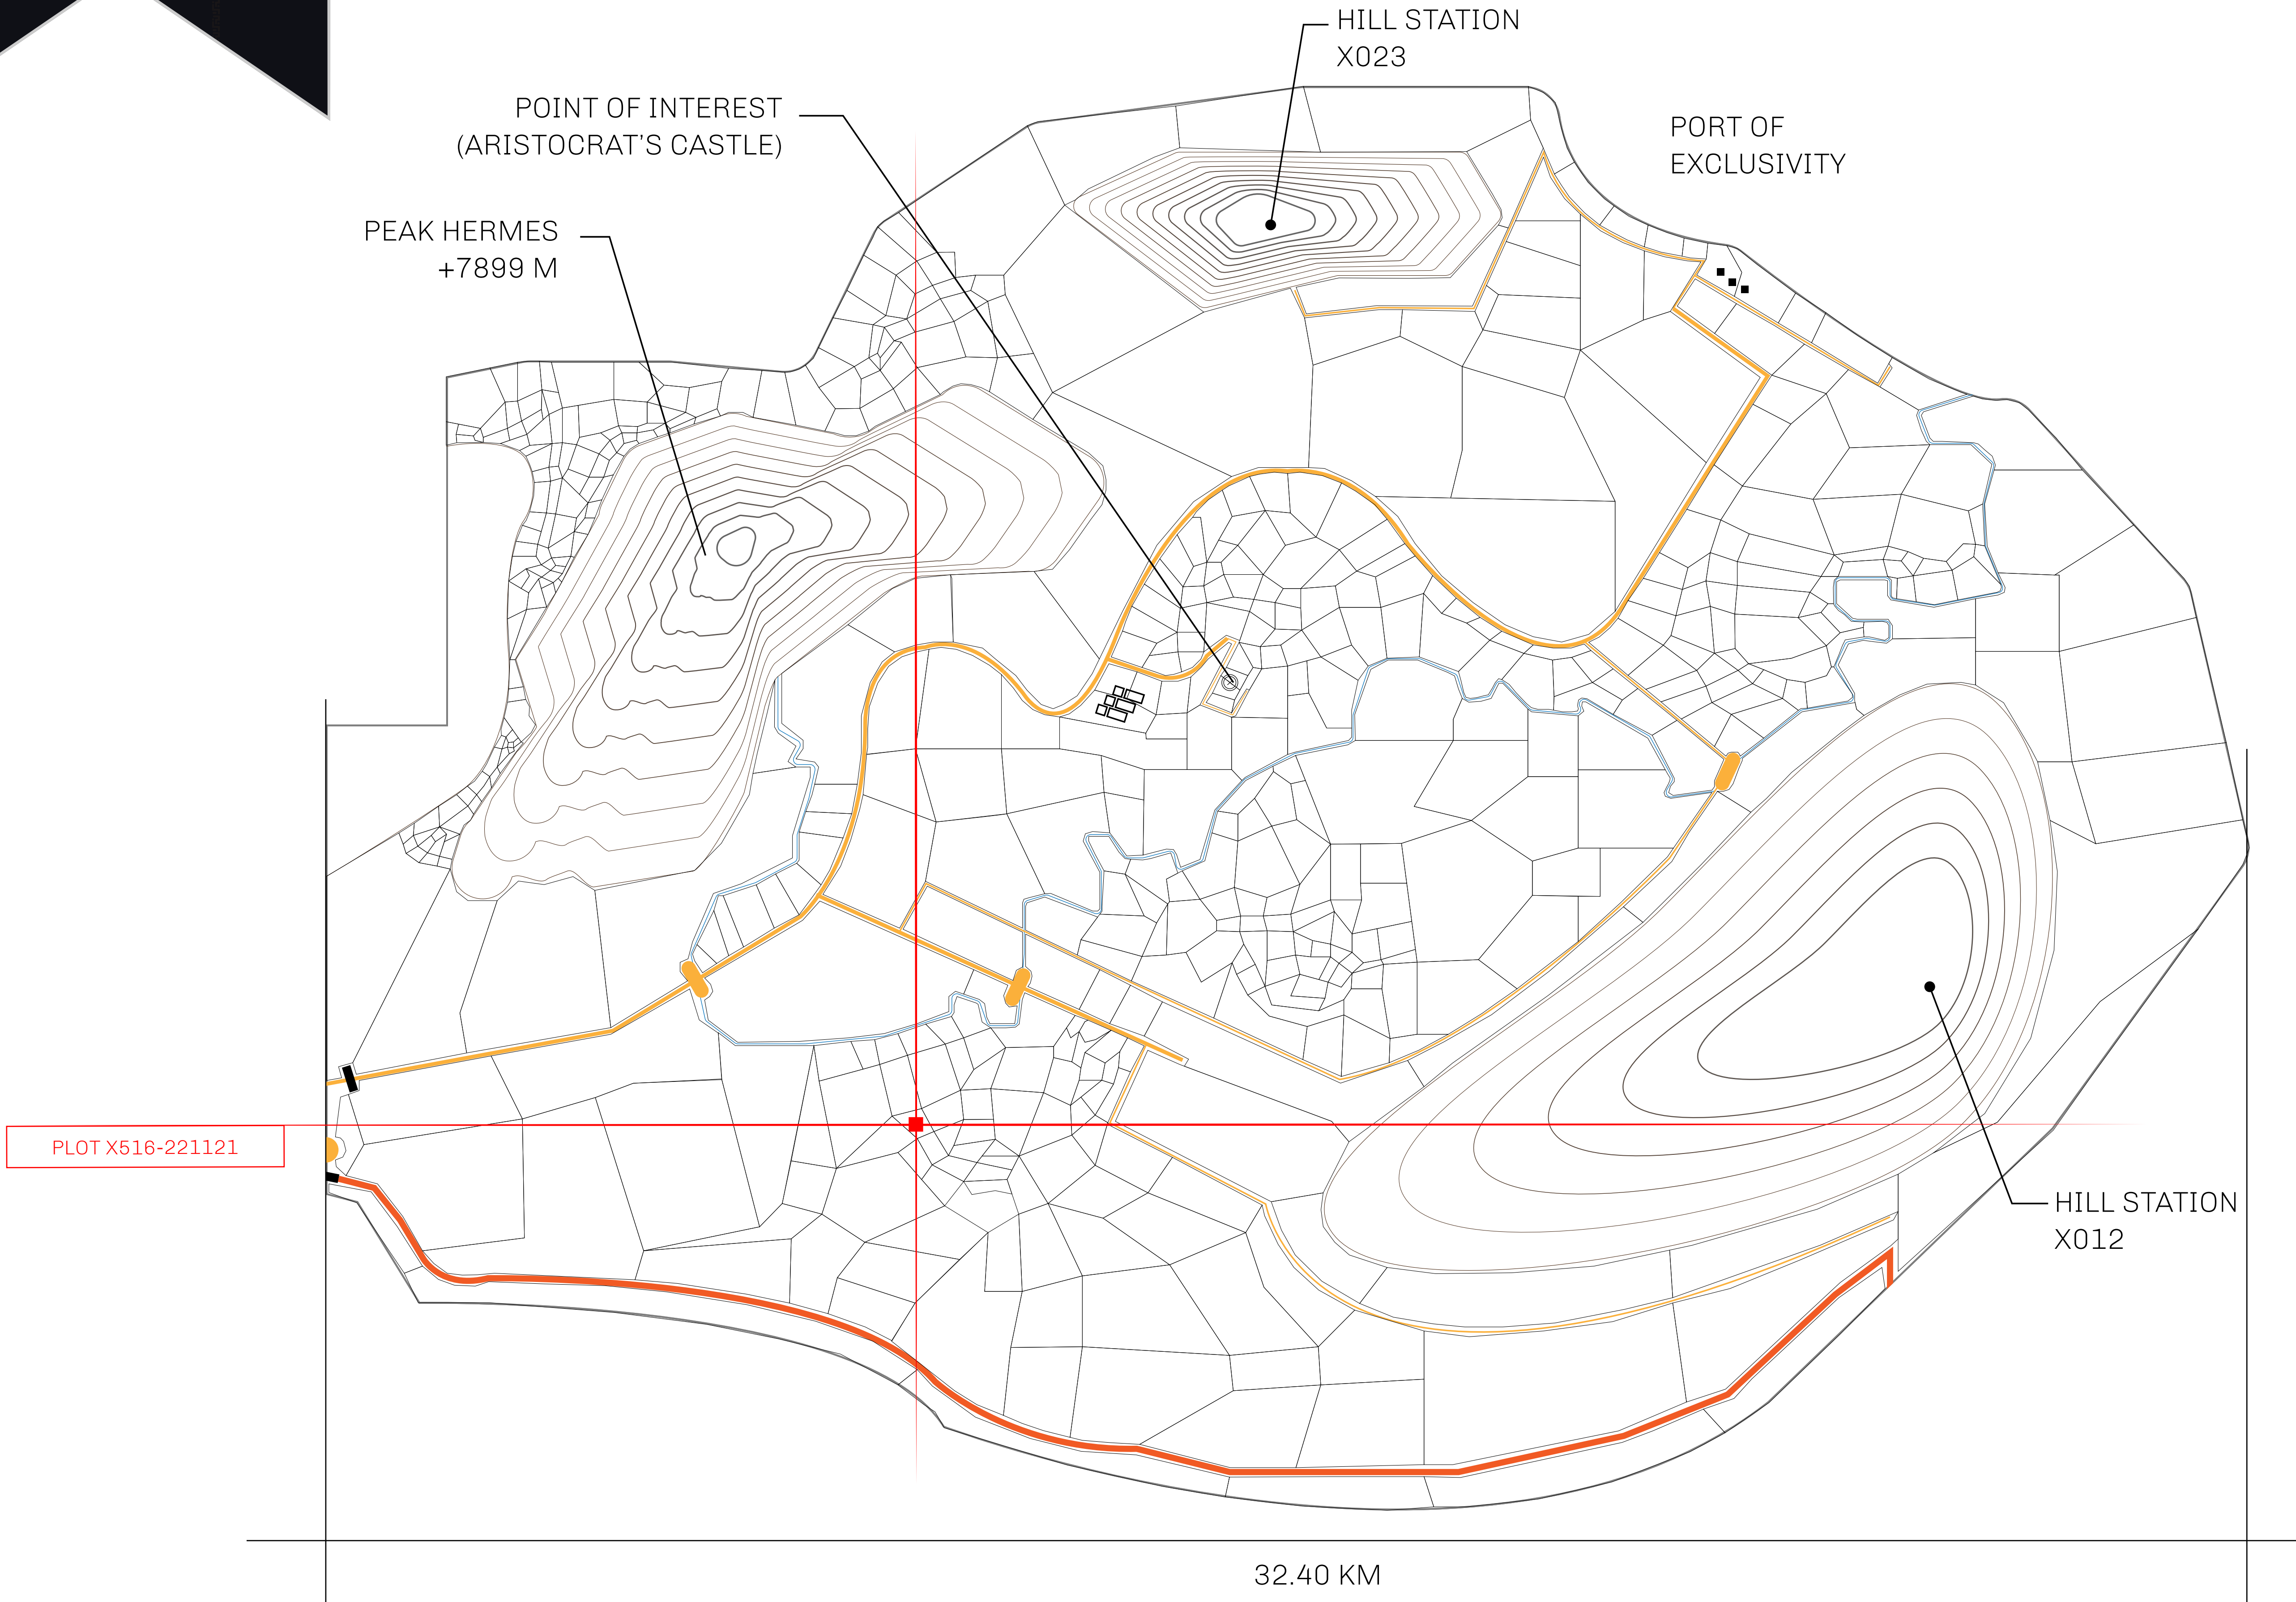

LOOT NFT WORLD

THE ARISTOCRATS

The richest state in Loot NFT World. Special tablets are used to conduct high value auctions at galas and special events. The aristocrats donate 7% of their earnings to the Stakers, a special group of people, from the Great Empire. Ever since the marriage of the Sultan's daughter and the prince of X by SL, the Kingdom also donates 3% of its earnings to the Royaume De Satoshi.

GEOGRAPHY

COASTLINE	93.89 KM (58.34 MILES)
BORDERS	OCEAN, THE GREAT EMPIRE, SL
HIGHEST POINT	PEAK HERMES +7899 M
LOWEST POINT	PORT OF EXCLUSIVITY 0 M
PLOTS	549
SCALE	1:50000

H.M. LNFT Land Registry		TITLE NUMBER	
		X516-221121	
ADMINISTRATIVE AREA	KINGDOM OF X BY SL	ISSUED 22 November 2021 <i>bi.</i>	SCALE 1/50000
OWNER ENTITLEMENT	Type W-XBYSL: Share of 0.5% of all X by SL winning bid values based on number of NFT Stories minted (rewarded in Credits); Automatic invite to X by SL; Mint 4 NFT Stories		

505

OFFICIAL PERSPECTIVE SHEET FOR FILING
Indicate vantage point for each drawing. Copy and
mark each sheet required prior to filing.

Guide - Vantage point should be
indicated as shown in the diagram: