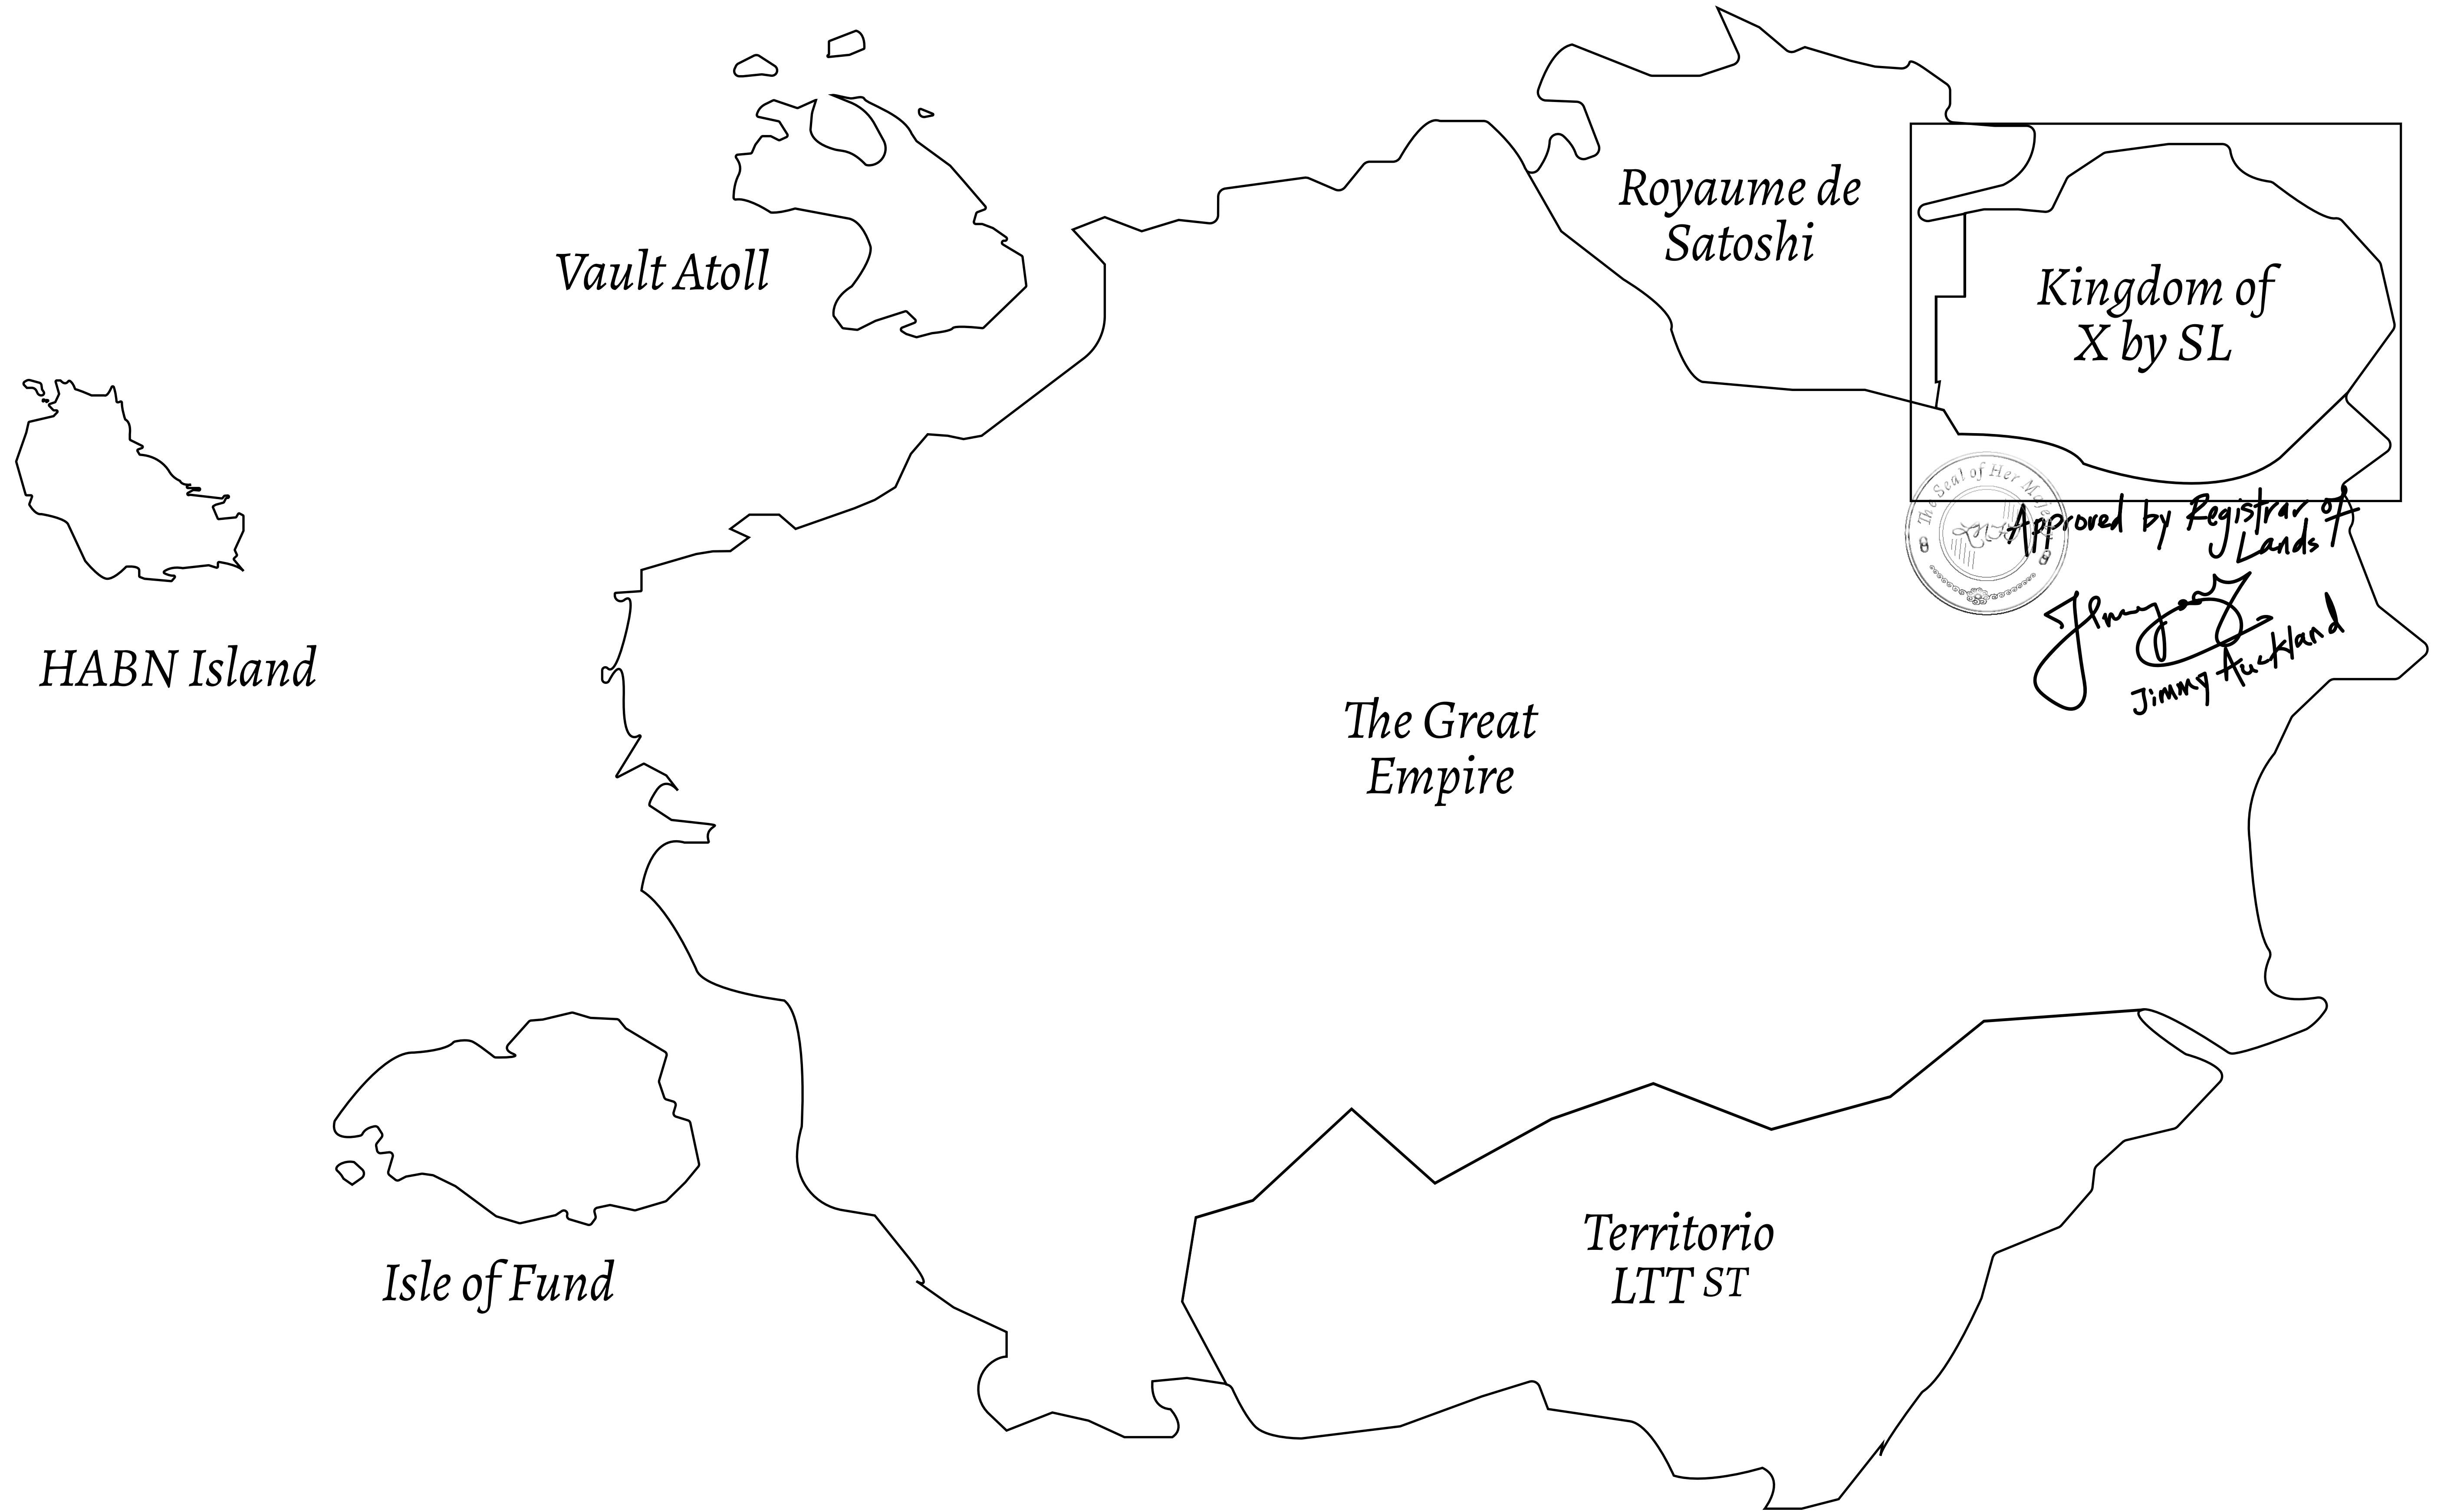

LOOT NFT WORLD

THE ARISTOCRATS

The richest state in Loot NFT World. Special tablets are used to conduct high value auctions at galas and special events. The aristocrats donate 7% of their earnings to the Stakers, a special group of people, from the Great Empire. Ever since the marriage of the Sultan's daughter and the prince of X by SL, the Kingdom also donates 3% of its earnings to the Royaume De Satoshi.

GEOGRAPHY

COASTLINE	93.89 KM (58.34 MILES)
BORDERS	OCEAN, THE GREAT EMPIRE, SL
HIGHEST POINT	PEAK HERMES +7899 M
LOWEST POINT	PORT OF EXCLUSIVITY 0 M
PLOTS	549
SCALE	1:50000

H.M. LNFT Land Registry		TITLE NUMBER	
		X516-221121	
ADMINISTRATIVE AREA	KINGDOM OF X BY SL	ISSUED 22 November 2021 <i>bi.</i>	SCALE 1/50000
OWNER ENTITLEMENT	Type W-XBYSL: Share of 0.5% of all X by SL winning bid values based on number of NFT Stories minted (rewarded in Credits); Automatic invite to X by SL; Mint 4 NFT Stories		