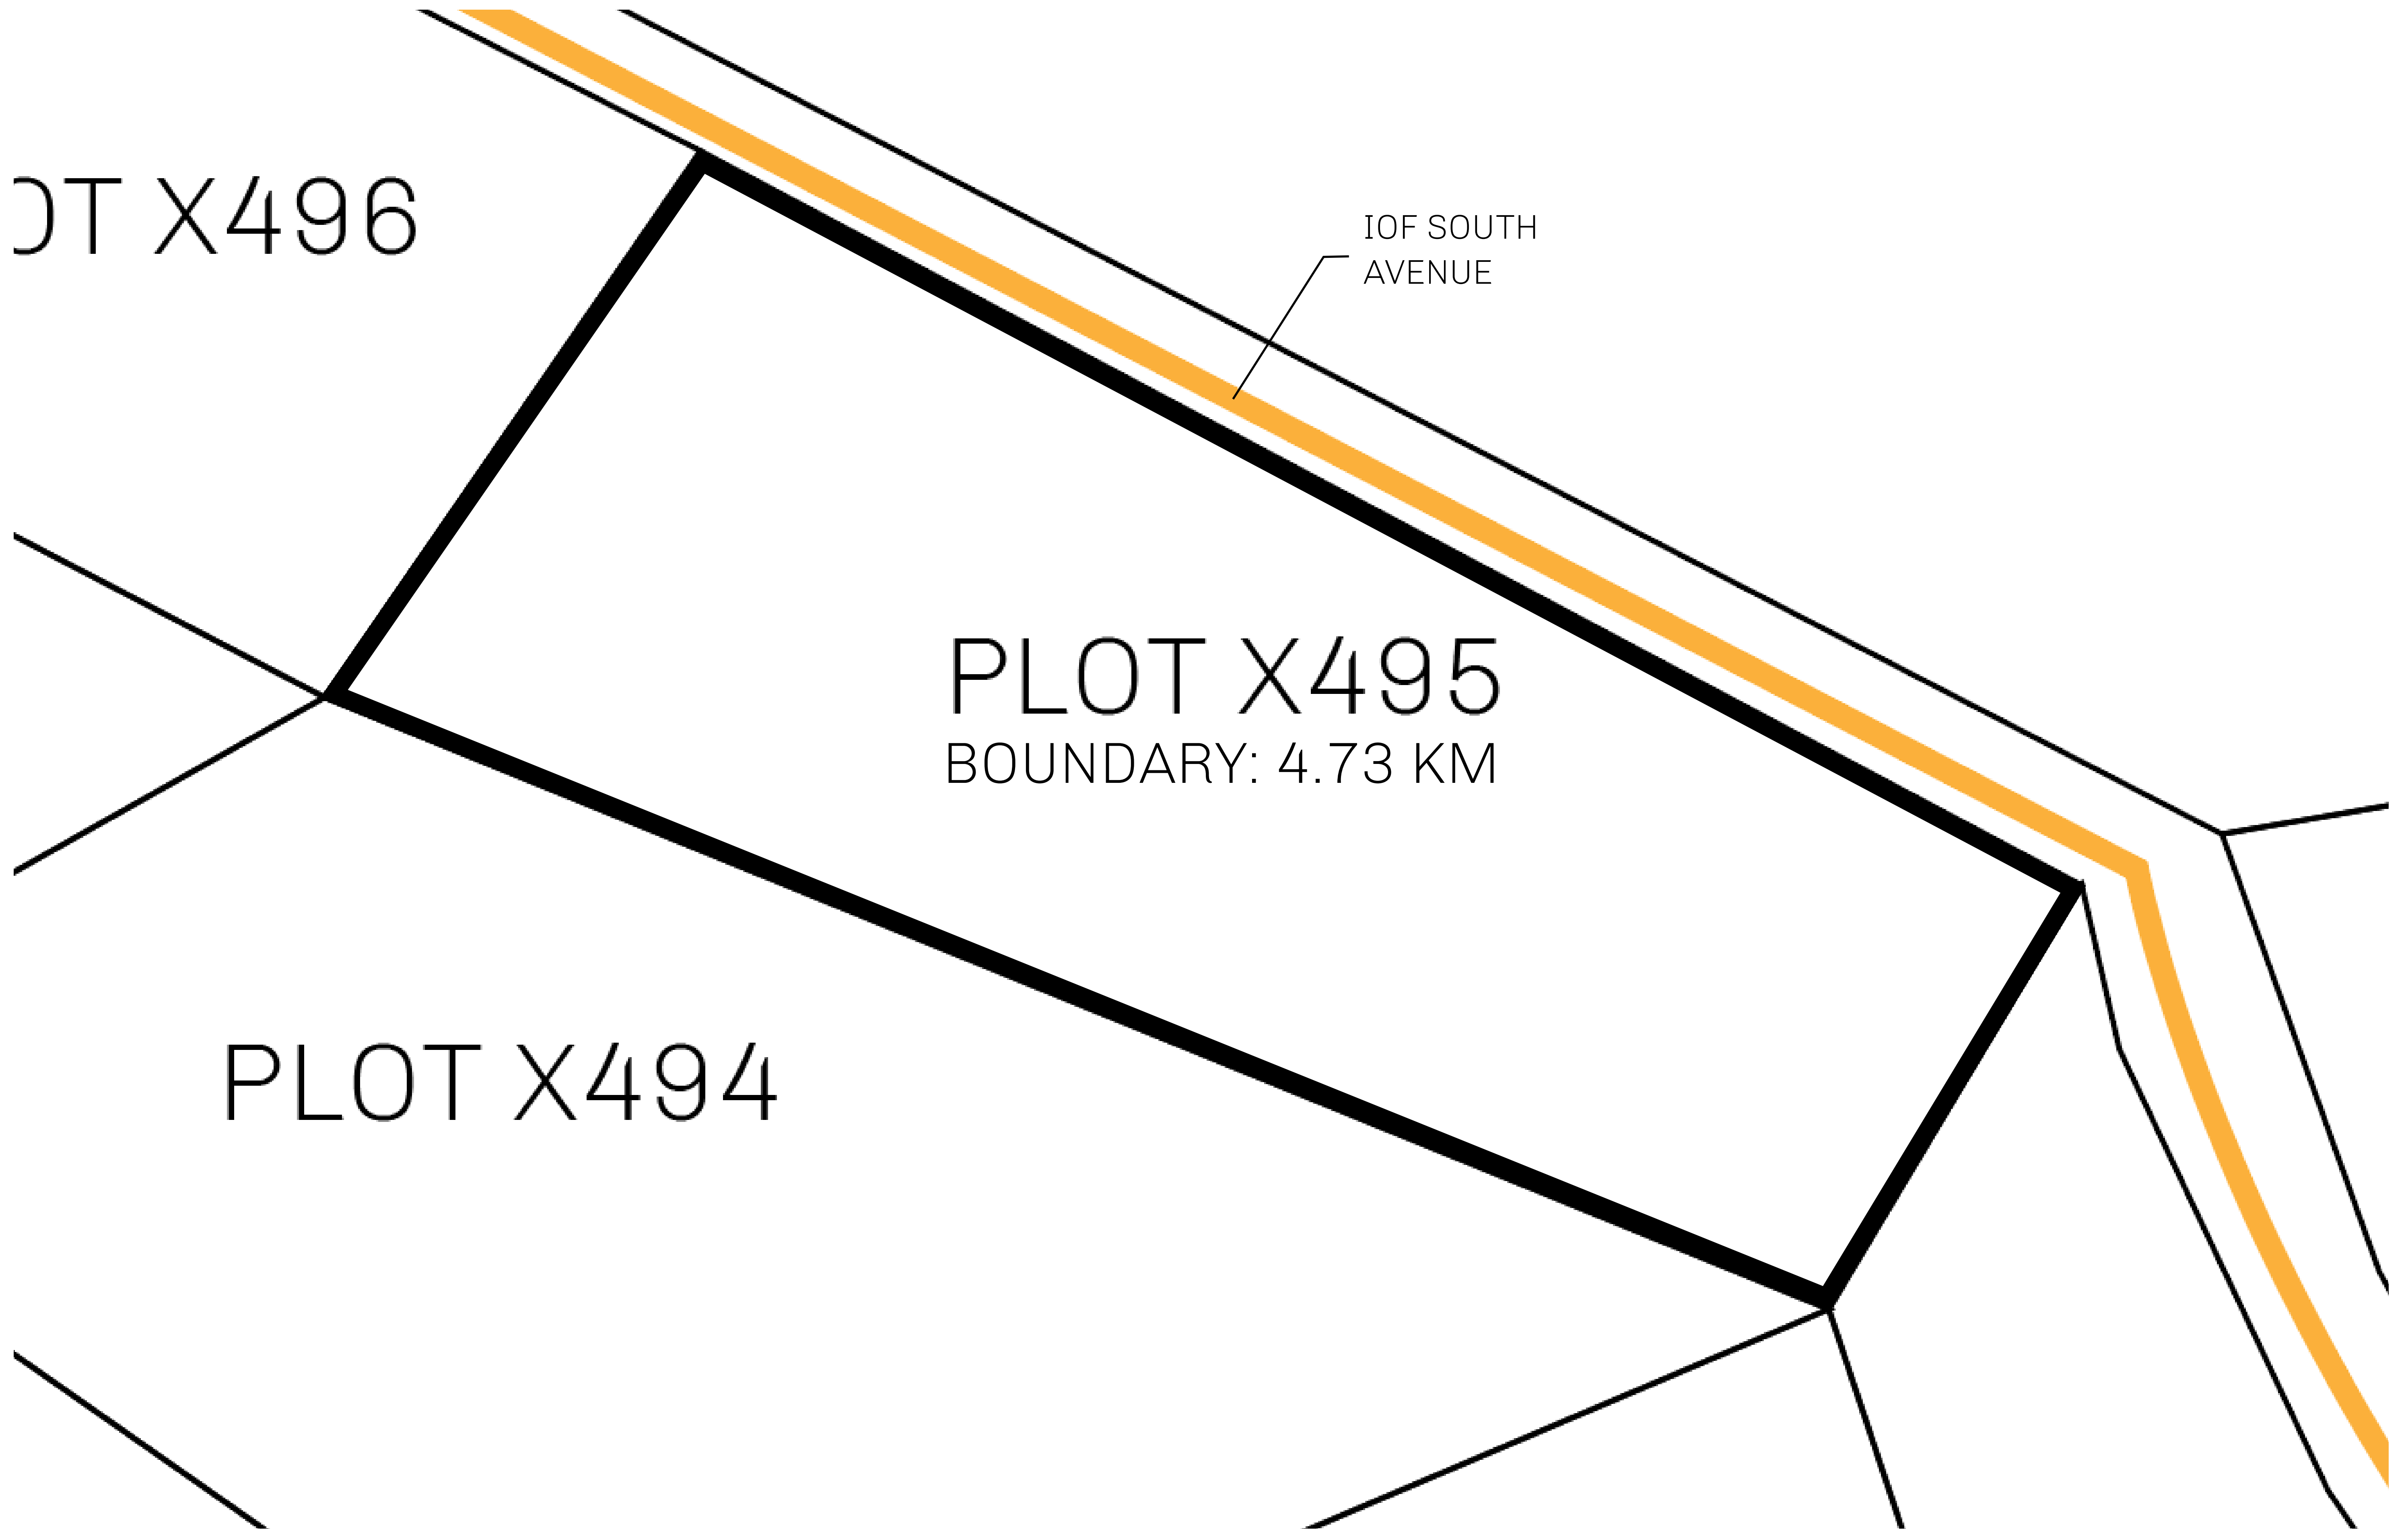

### GEOGRAPHY

COASTLINE	93.89 KM (58.34 MILES)
BORDERS	OCEAN, THE GREAT EMPIRE, SL
HIGHEST POINT	PEAK HERMES +7899 M
LOWEST POINT	PORT OF EXCLUSIVITY 0 M
PLOTS	549
SCALE	1:50000

<b>H.M. LNFT Land Registry</b>		TITLE NUMBER	
		<b>X495-221121</b>	
ADMINISTRATIVE AREA	<b>KINGDOM OF X BY SL</b>	ISSUED <b>22 November 2021</b> <i>bl.</i>	SCALE <b>1/50000</b>
OWNER ENTITLEMENT	<b>Type W-XBYSL: Share of 0.5% of all X by SL sales and Satoshi's Lounge re-sales based on number of NFT Stories minted (rewarded in LTT); Automatic invite to X by SL; Mint 4 NFT Stories</b>		

DT X496

IOF SOUTH AVENUE

PLOT X495  
BOUNDARY: 4.73 KM

PLOT X494

OFFICIAL PERSPECTIVE SHEET FOR FILING  
Indicate vantage point for each drawing. Copy and  
mark each sheet required prior to filing.

Guide - Vantage point should be  
indicated as shown in the diagram: