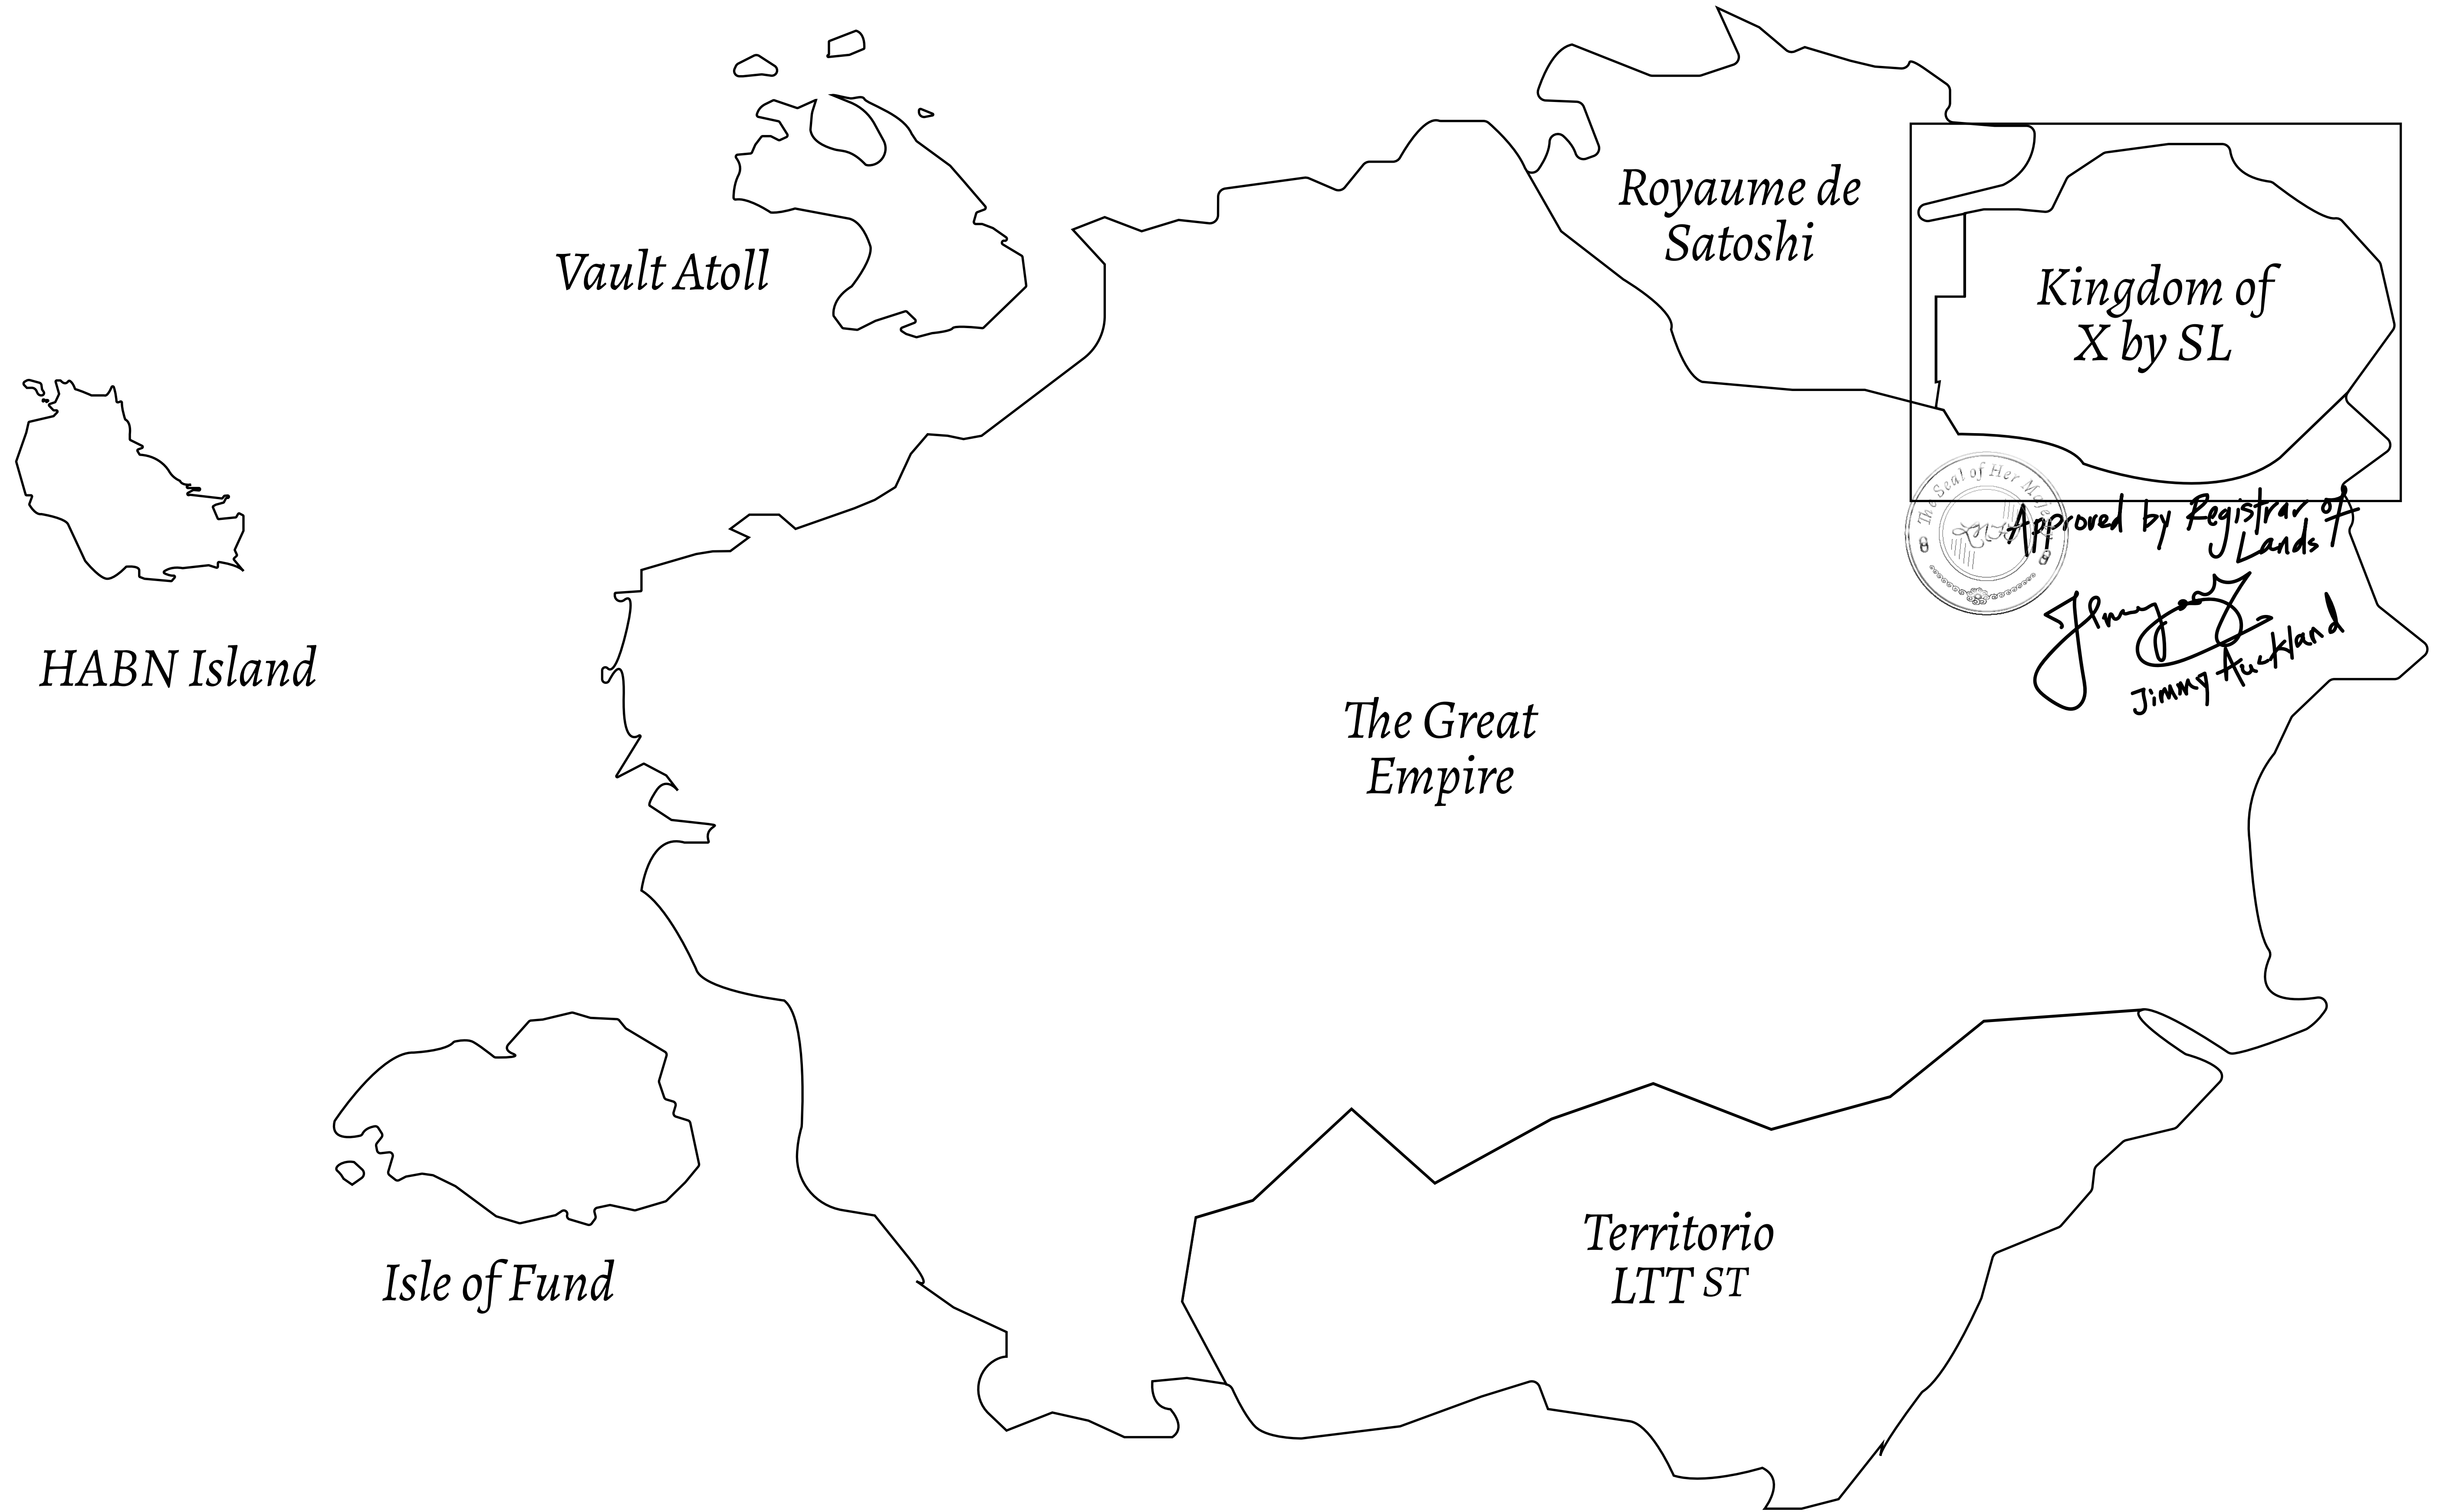

### THE ARISTOCRATS

The richest state in Loot NFT World. Special tablets are used to conduct high value auctions at galas and special events. The aristocrats donate 7% of their earnings to the Stakers, a special group of people, from the Great Empire. Ever since the marriage of the Sultan's daughter and the prince of X by SL, the Kingdom also donates 3% of its earnings to the Royaume De Satoshi.

### GEOGRAPHY

COASTLINE	93.89 KM (58.34 MILES)
BORDERS	OCEAN, THE GREAT EMPIRE, SL
HIGHEST POINT	PEAK HERMES +7899 M
LOWEST POINT	PORT OF EXCLUSIVITY 0 M
PLOTS	549
SCALE	1:50000

<b>H.M. LNFT Land Registry</b>		TITLE NUMBER	
		<b>X495-221121</b>	
ADMINISTRATIVE AREA	<b>KINGDOM OF X BY SL</b>	ISSUED <b>22 November 2021</b> <i>bl.</i>	SCALE <b>1/50000</b>
OWNER ENTITLEMENT	<b>Type W-XBYSL: Share of 0.5% of all X by SL sales and Satoshi's Lounge re-sales based on number of NFT Stories minted (rewarded in LTT); Automatic invite to X by SL; Mint 4 NFT Stories</b>		

DT X496

IOF SOUTH AVENUE

PLOT X495  
BOUNDARY: 4.73 KM

PLOT X494

OFFICIAL PERSPECTIVE SHEET FOR FILING  
Indicate vantage point for each drawing. Copy and  
mark each sheet required prior to filing.

Guide - Vantage point should be  
indicated as shown in the diagram: