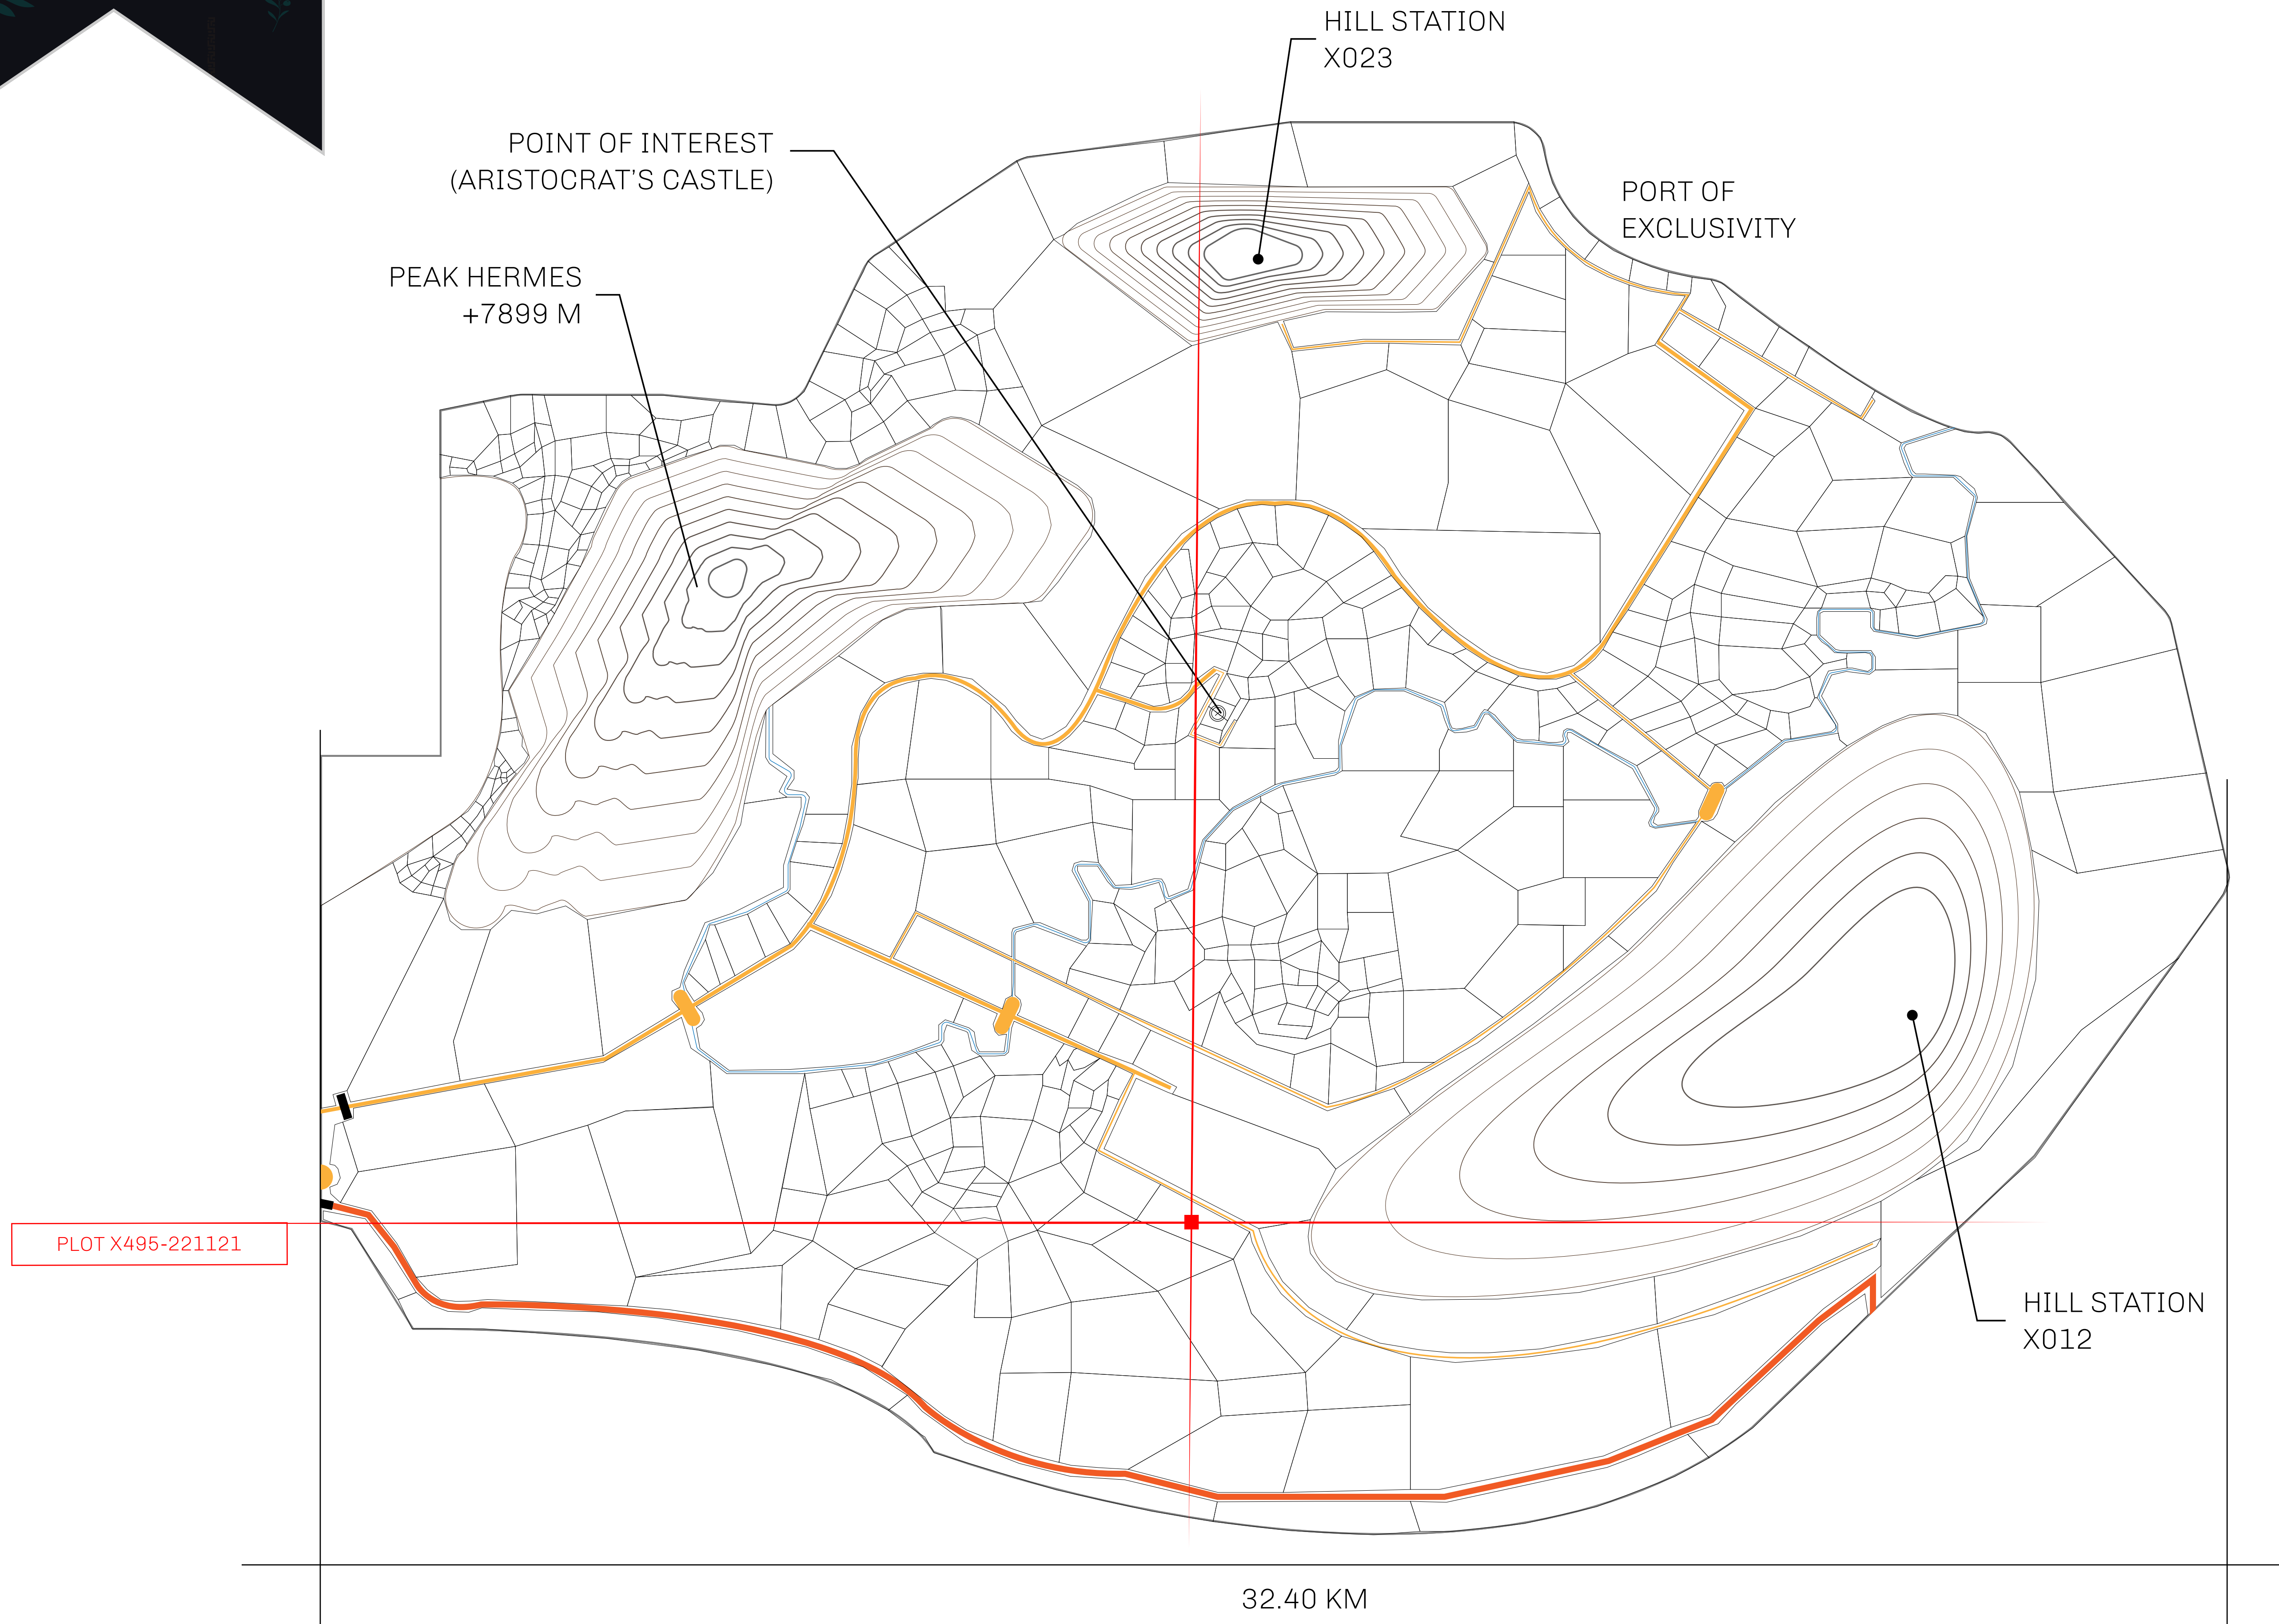

### THE ARISTOCRATS

The richest state in Loot NFT World. Special tablets are used to conduct high value auctions at galas and special events. The aristocrats donate 7% of their earnings to the Stakers, a special group of people, from the Great Empire. Ever since the marriage of the Sultan's daughter and the prince of X by SL, the Kingdom also donates 3% of its earnings to the Royaume De Satoshi.

### GEOGRAPHY

COASTLINE	93.89 KM (58.34 MILES)
BORDERS	OCEAN, THE GREAT EMPIRE, SL
HIGHEST POINT	PEAK HERMES +7899 M
LOWEST POINT	PORT OF EXCLUSIVITY 0 M
PLOTS	549
SCALE	1:50000

<b>H.M. LNFT Land Registry</b>		TITLE NUMBER	
		<b>X495-221121</b>	
ADMINISTRATIVE AREA	<b>KINGDOM OF X BY SL</b>	ISSUED <b>22 November 2021</b> <i>bl.</i>	SCALE <b>1/50000</b>
OWNER ENTITLEMENT	<b>Type W-XBYSL: Share of 0.5% of all X by SL sales and Satoshi's Lounge re-sales based on number of NFT Stories minted (rewarded in LTT); Automatic invite to X by SL; Mint 4 NFT Stories</b>		

DT X496

IOF SOUTH AVENUE

PLOT X495  
BOUNDARY: 4.73 KM

PLOT X494

OFFICIAL PERSPECTIVE SHEET FOR FILING  
Indicate vantage point for each drawing. Copy and  
mark each sheet required prior to filing.

Guide - Vantage point should be  
indicated as shown in the diagram: