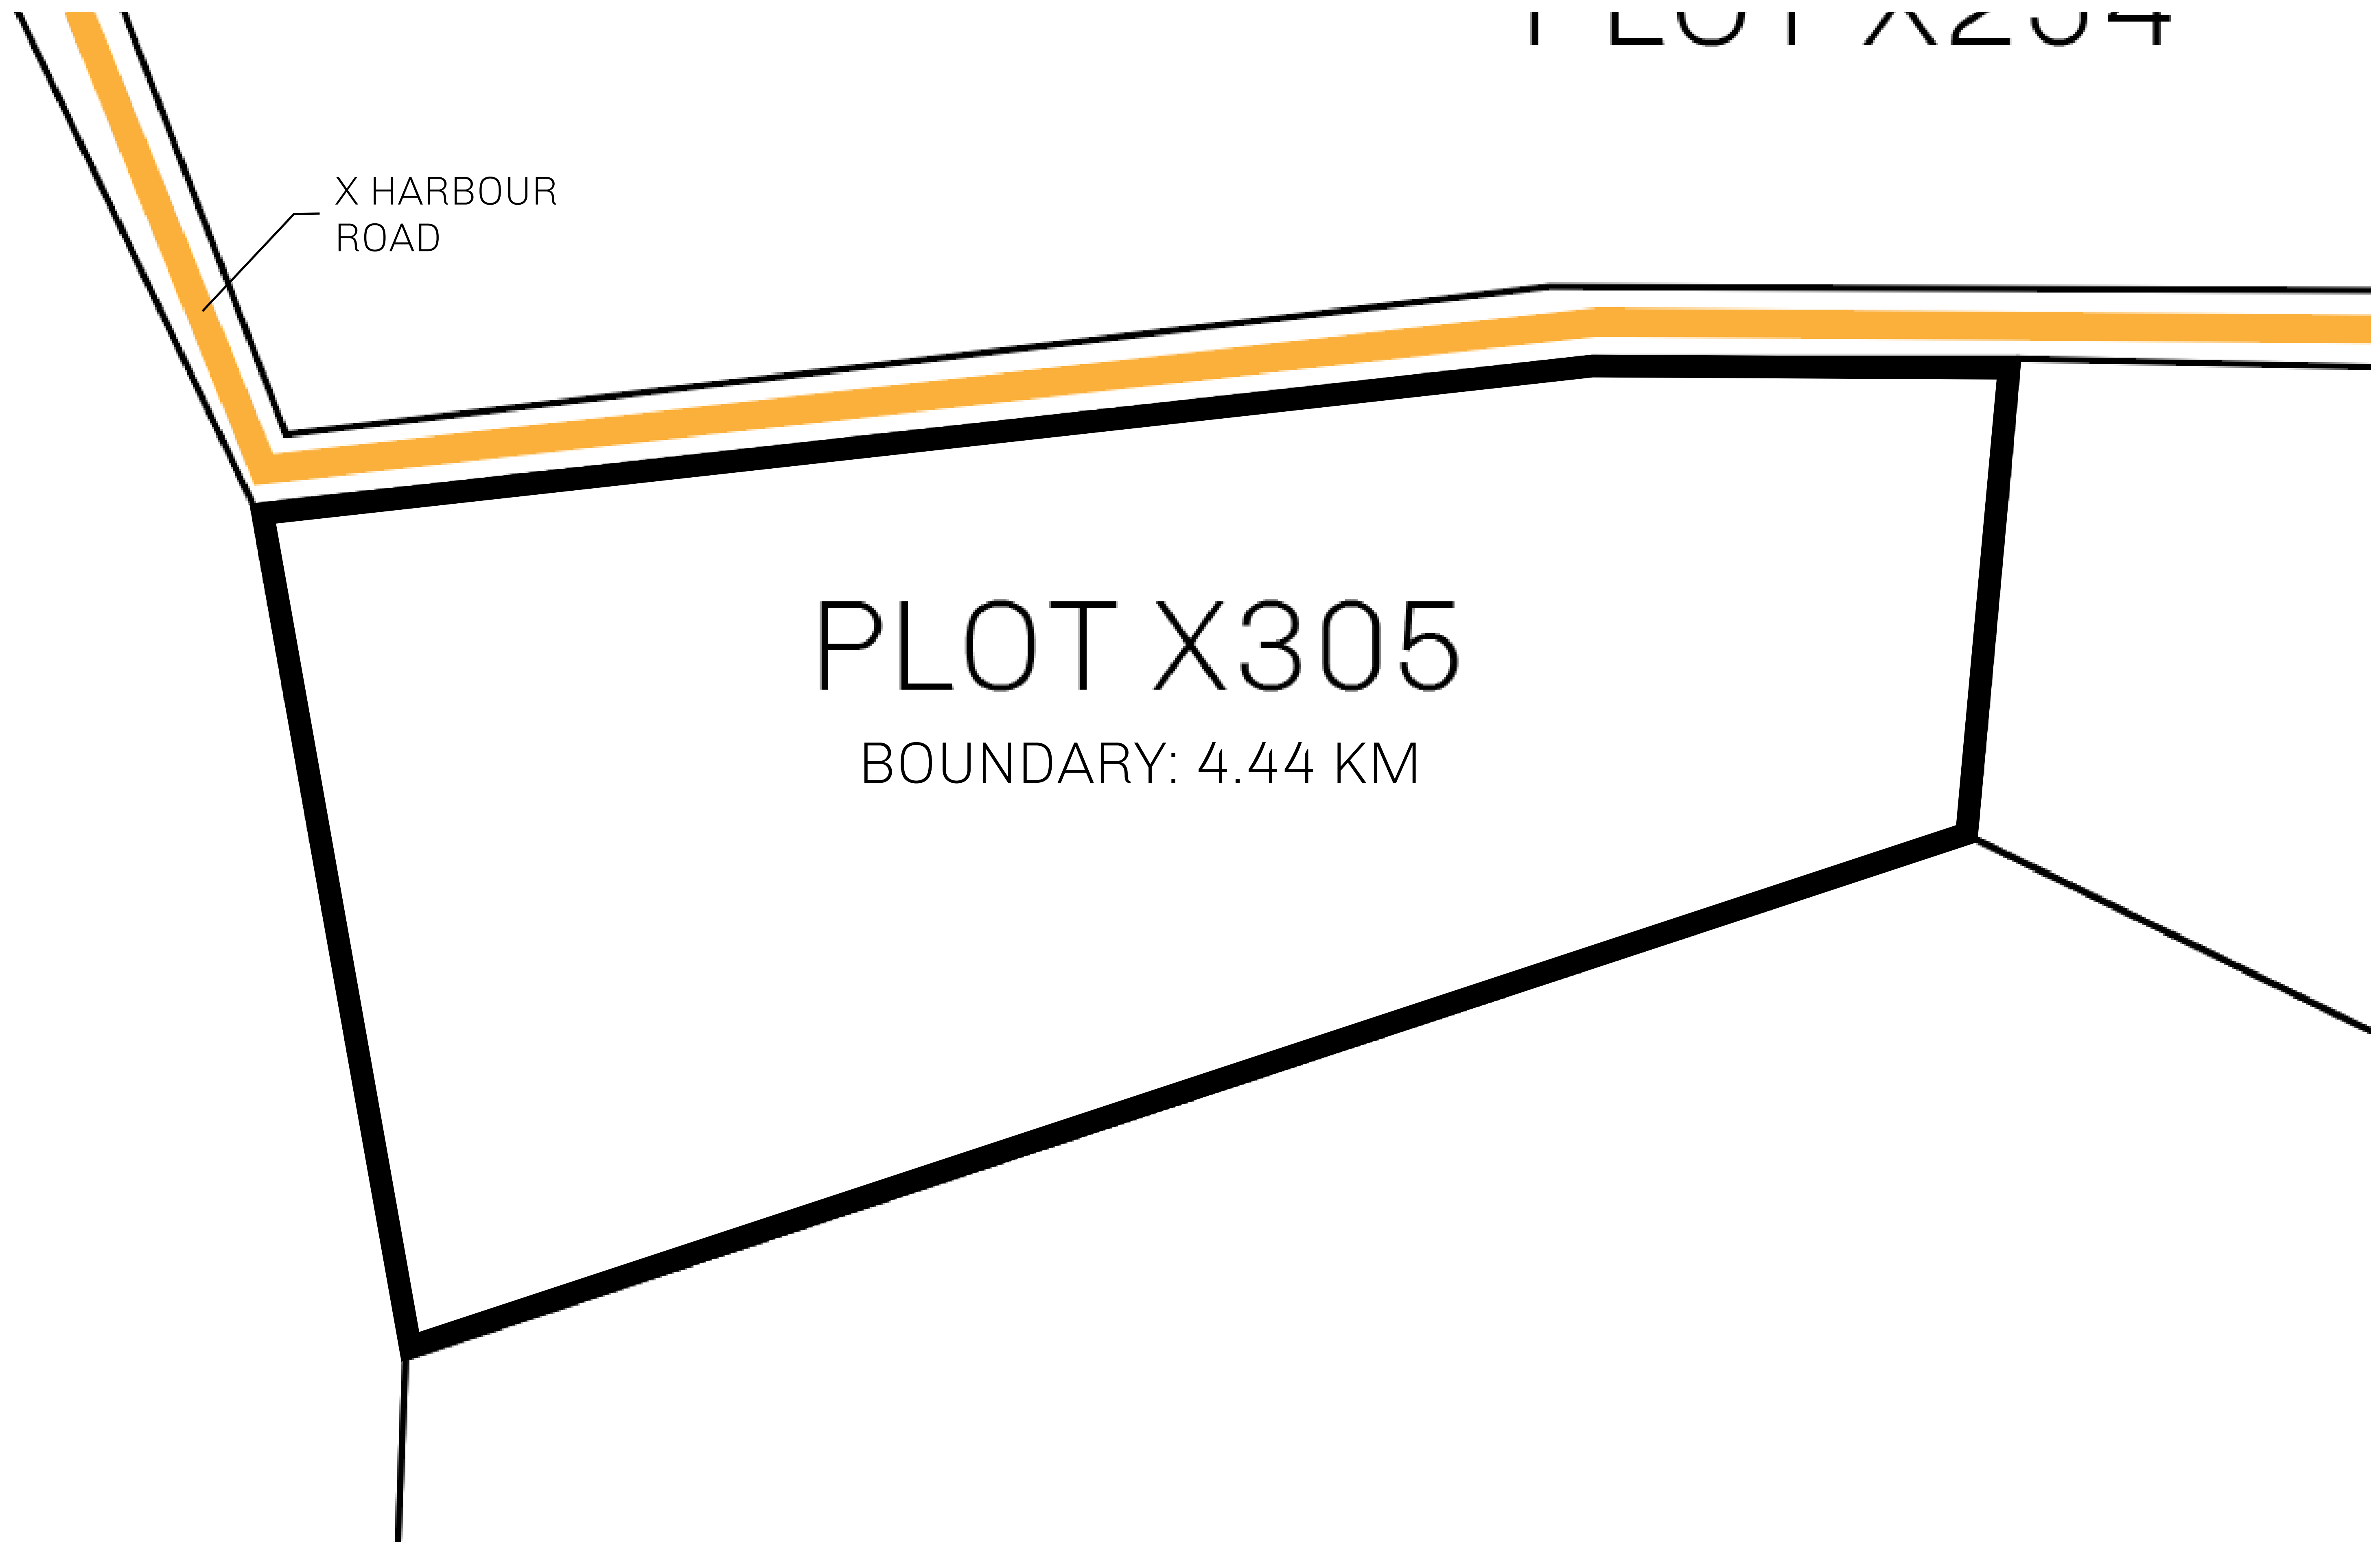

GEOGRAPHY

COASTLINE	93.89 KM (58.34 MILES)
BORDERS	OCEAN, THE GREAT EMPIRE, SL
HIGHEST POINT	PEAK HERMES +7899 M
LOWEST POINT	PORT OF EXCLUSIVITY 0 M
PLOTS	549
SCALE	1:50000

H.M. LNFT Land Registry		TITLE NUMBER	
		X305-221121	
ADMINISTRATIVE AREA	KINGDOM OF X BY SL	ISSUED 22 November 2021 <i>bl.</i>	SCALE 1/50000
OWNER ENTITLEMENT	Type W-XBYSL: Share of 0.5% of all X by SL sales and Satoshi's Lounge re-sales based on number of NFT Stories minted (rewarded in LTT); Automatic invite to X by SL; Mint 4 NFT Stories		

I L O O T A Z U T

X HARBOUR ROAD

PLOT X305

BOUNDARY: 4.44 KM

OFFICIAL PERSPECTIVE SHEET FOR FILING
Indicate vantage point for each drawing. Copy and mark each sheet required prior to filing.

Guide - Vantage point should be indicated as shown in the diagram: