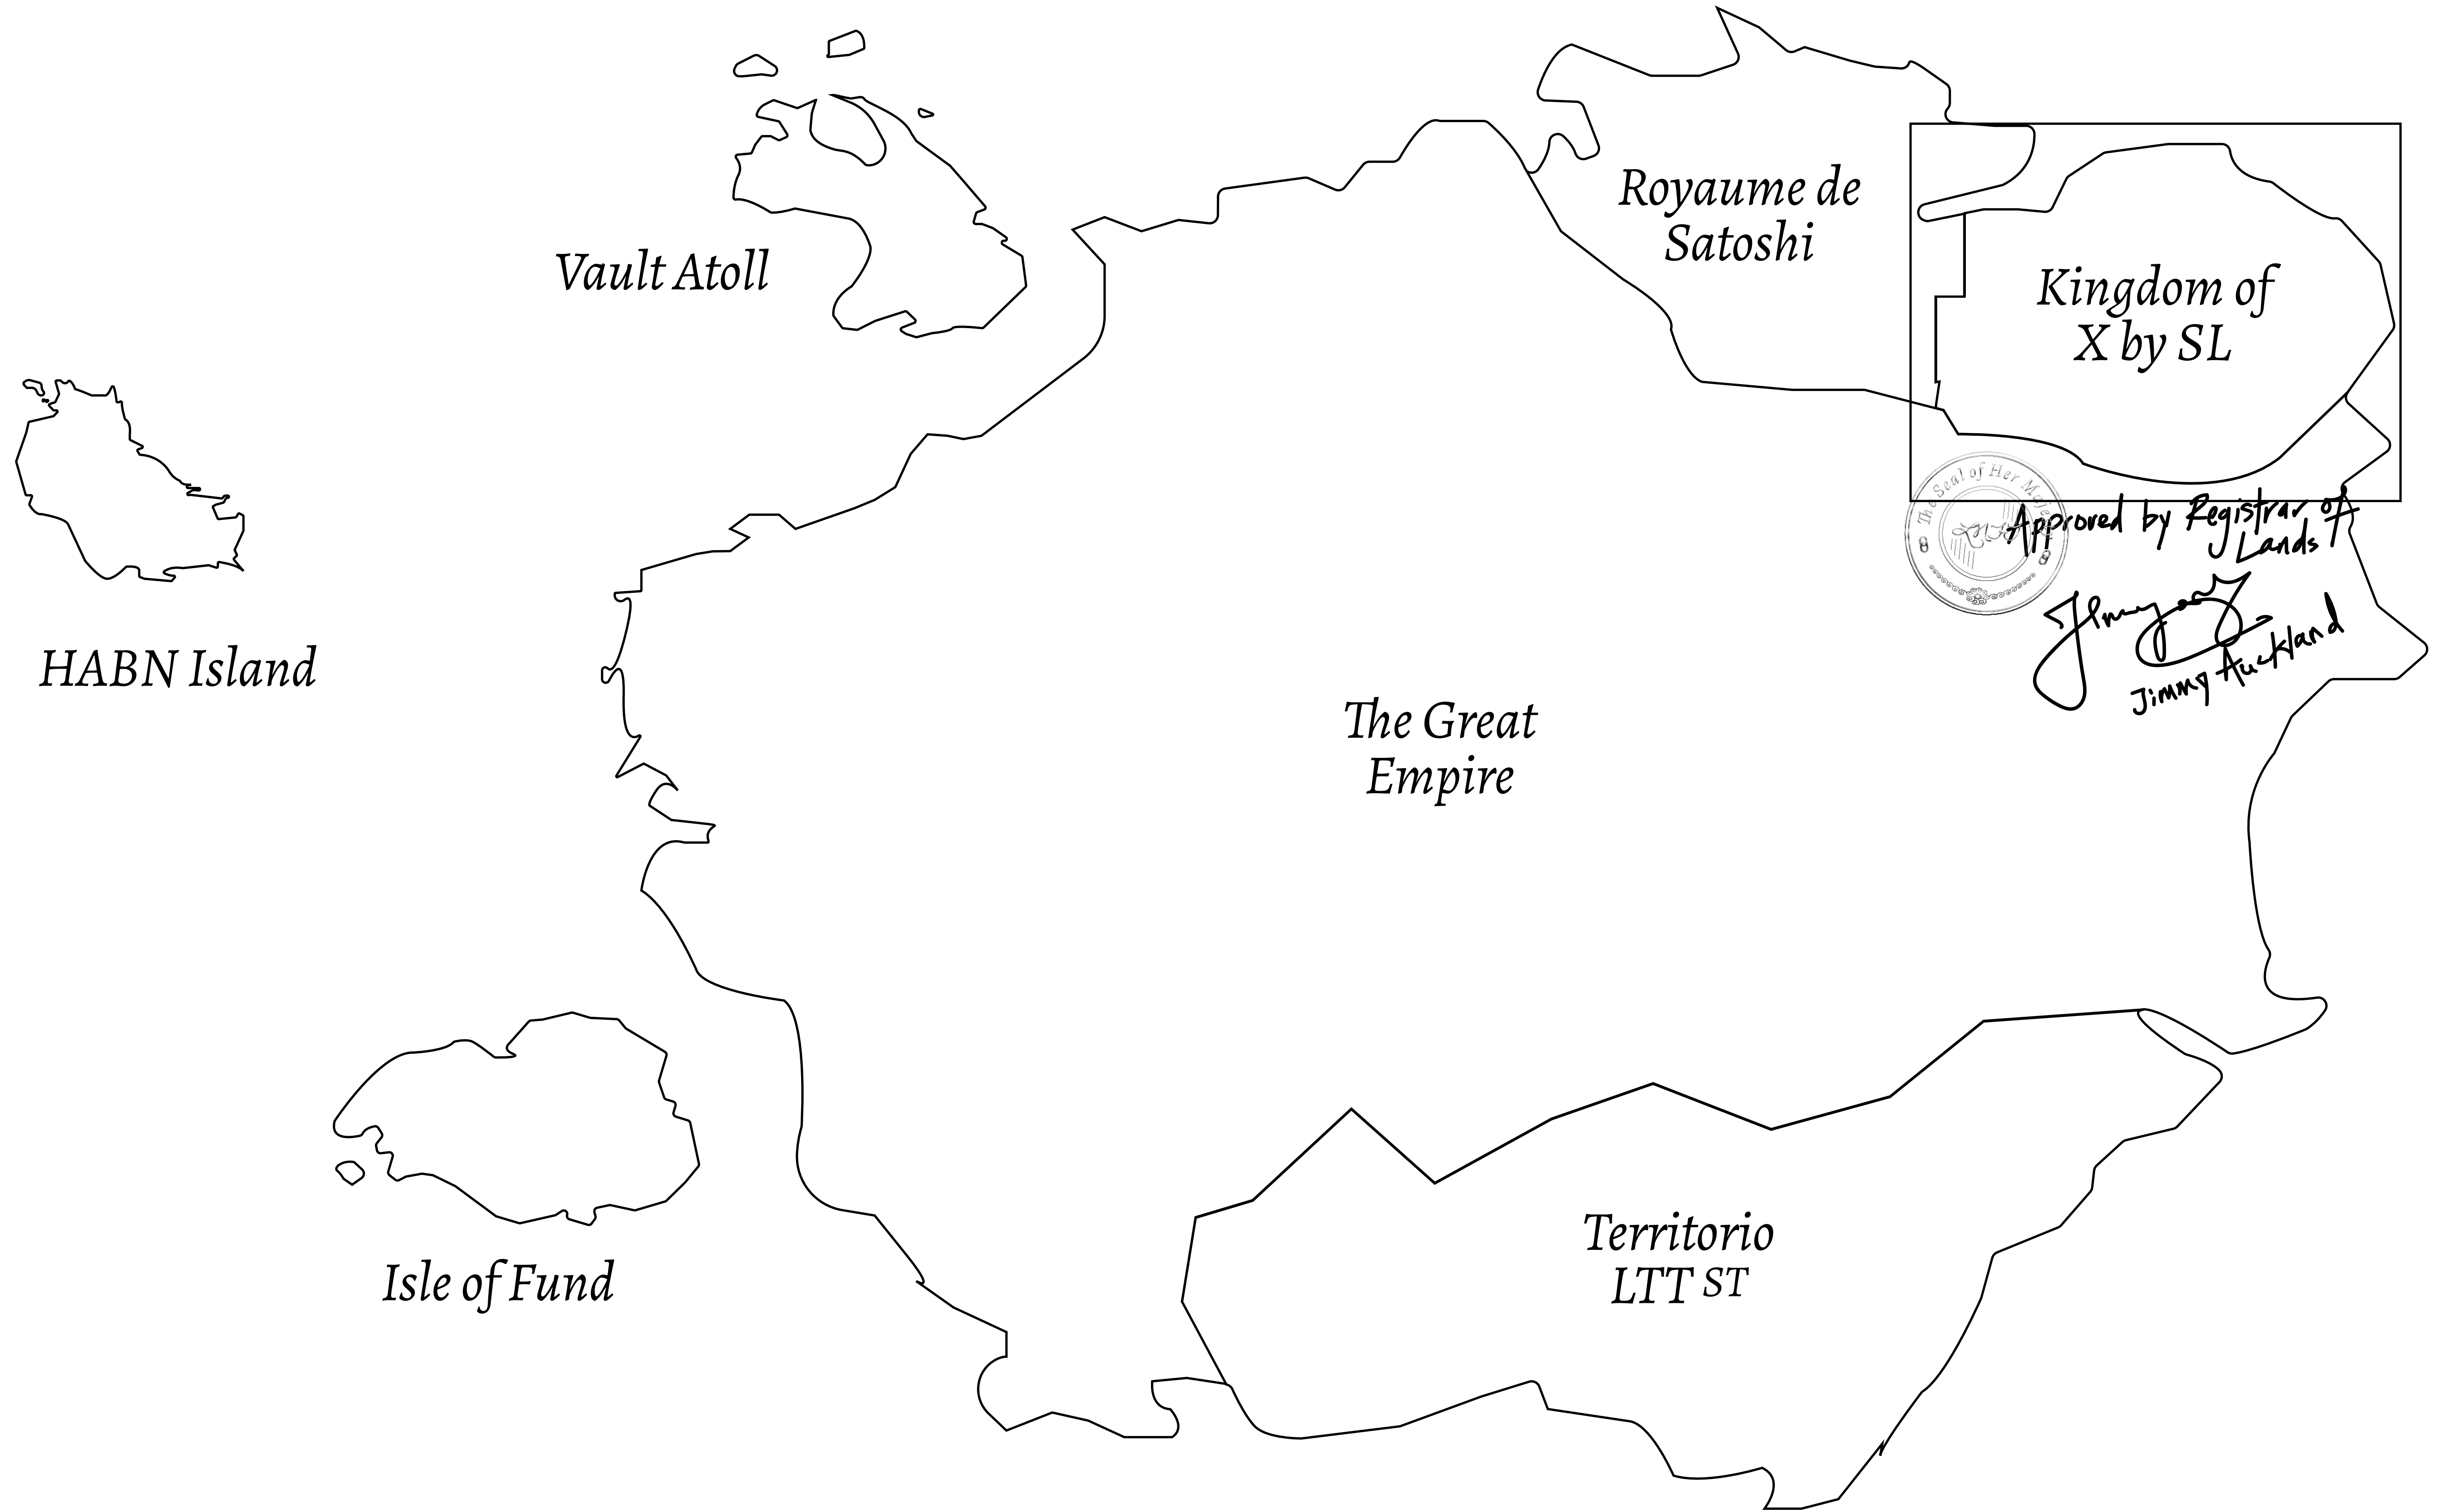

LOOT NFT WORLD

THE ARISTOCRATS

The richest state in Loot NFT World. Special tablets are used to conduct high value auctions at galas and special events. The aristocrats donate 7% of their earnings to the Stakers, a special group of people, from the Great Empire. Ever since the marriage of the Sultan's daughter and the prince of X by SL, the Kingdom also donates 3% of its earnings to the Royaume De Satoshi.

GEOGRAPHY

COASTLINE	93.89 KM (58.34 MILES)
BORDERS	OCEAN, THE GREAT EMPIRE, SL
HIGHEST POINT	PEAK HERMES +7899 M
LOWEST POINT	PORT OF EXCLUSIVITY 0 M
PLOTS	549
SCALE	1:50000

H.M. LNFT Land Registry		TITLE NUMBER	
		X305-221121	
ADMINISTRATIVE AREA	KINGDOM OF X BY SL	ISSUED 22 November 2021 <i>bl.</i>	SCALE 1/50000
OWNER ENTITLEMENT	Type W-XBYSL: Share of 0.5% of all X by SL sales and Satoshi's Lounge re-sales based on number of NFT Stories minted (rewarded in LTT); Automatic invite to X by SL; Mint 4 NFT Stories		

I L O O T A Z U T

X HARBOUR ROAD

PLOT X305

BOUNDARY: 4.44 KM

OFFICIAL PERSPECTIVE SHEET FOR FILING
Indicate vantage point for each drawing. Copy and mark each sheet required prior to filing.

Guide - Vantage point should be indicated as shown in the diagram: