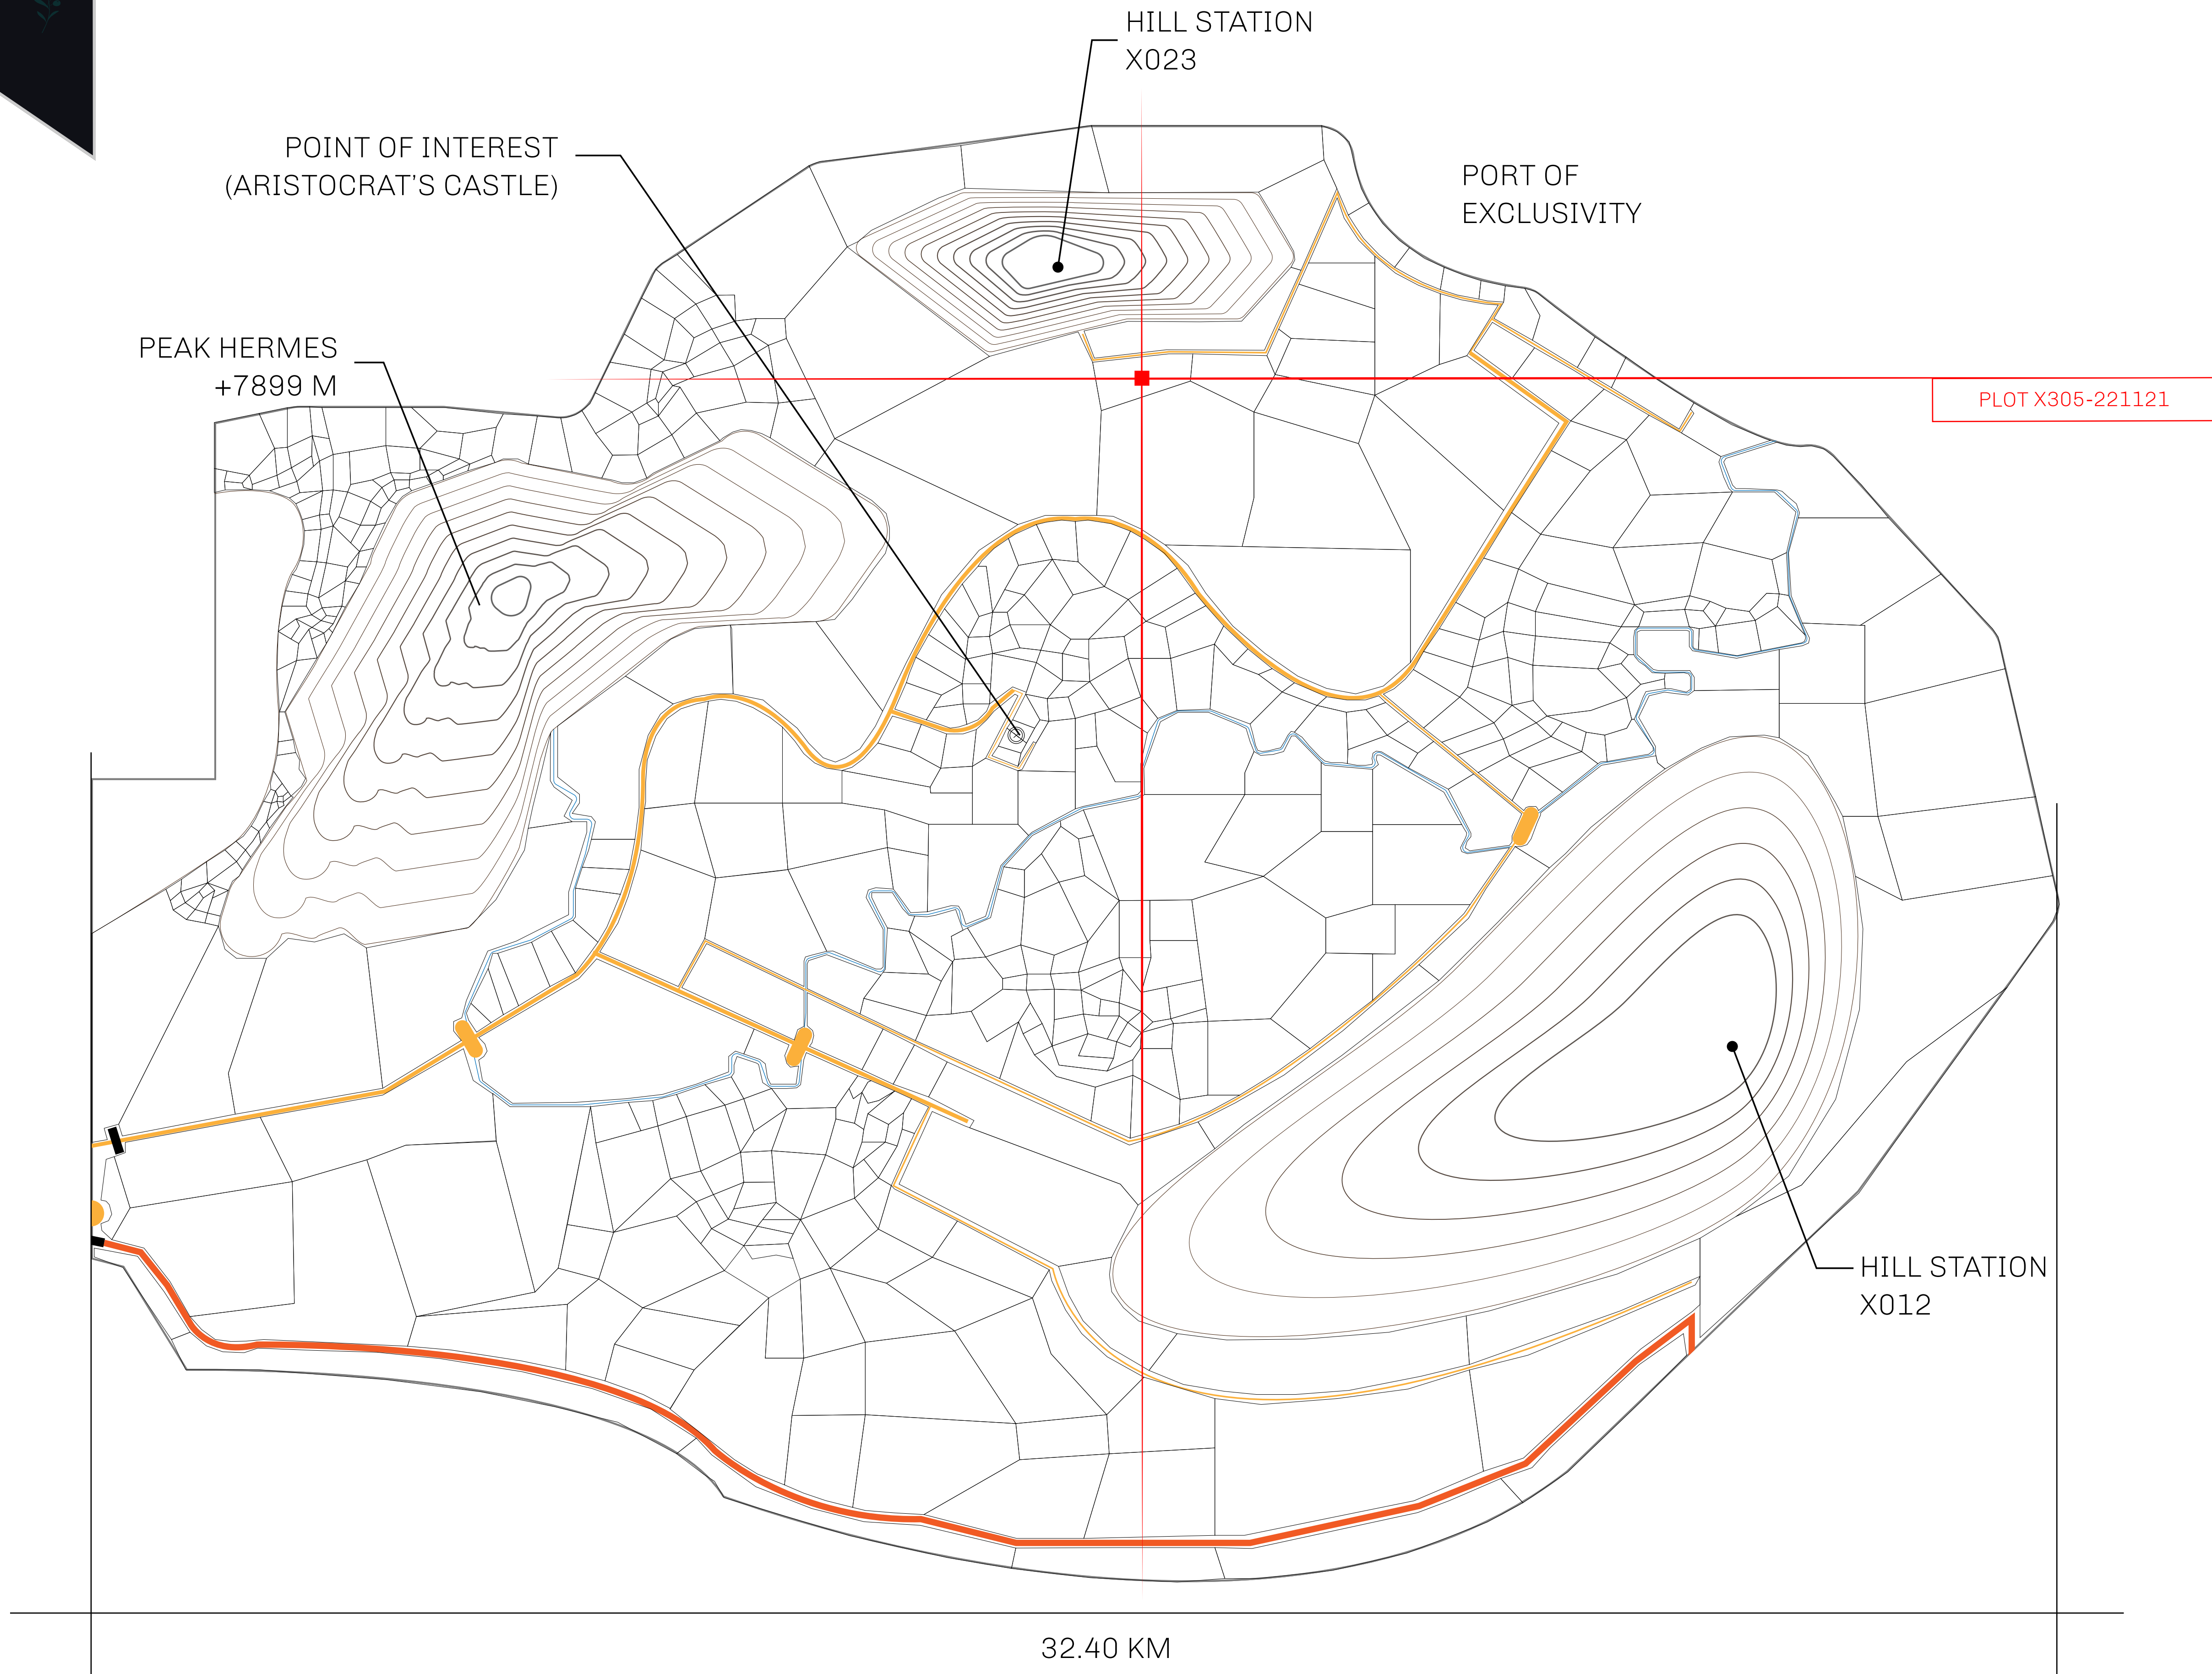

LOOT NFT WORLD

THE ARISTOCRATS

The richest state in Loot NFT World. Special tablets are used to conduct high value auctions at galas and special events. The aristocrats donate 7% of their earnings to the Stakers, a special group of people, from the Great Empire. Ever since the marriage of the Sultan's daughter and the prince of X by SL, the Kingdom also donates 3% of its earnings to the Royaume De Satoshi.

GEOGRAPHY

COASTLINE	93.89 KM (58.34 MILES)
BORDERS	OCEAN, THE GREAT EMPIRE, SL
HIGHEST POINT	PEAK HERMES +7899 M
LOWEST POINT	PORT OF EXCLUSIVITY 0 M
PLOTS	549
SCALE	1:50000

H.M. LNFT Land Registry		TITLE NUMBER	
		X305-221121	
ADMINISTRATIVE AREA	KINGDOM OF X BY SL	ISSUED 22 November 2021 <i>bl.</i>	SCALE 1/50000
OWNER ENTITLEMENT	Type W-XBYSL: Share of 0.5% of all X by SL sales and Satoshi's Lounge re-sales based on number of NFT Stories minted (rewarded in LTT); Automatic invite to X by SL; Mint 4 NFT Stories		

I L O O T A Z U T

X HARBOUR ROAD

PLOT X305

BOUNDARY: 4.44 KM

OFFICIAL PERSPECTIVE SHEET FOR FILING
Indicate vantage point for each drawing. Copy and mark each sheet required prior to filing.

Guide - Vantage point should be indicated as shown in the diagram: