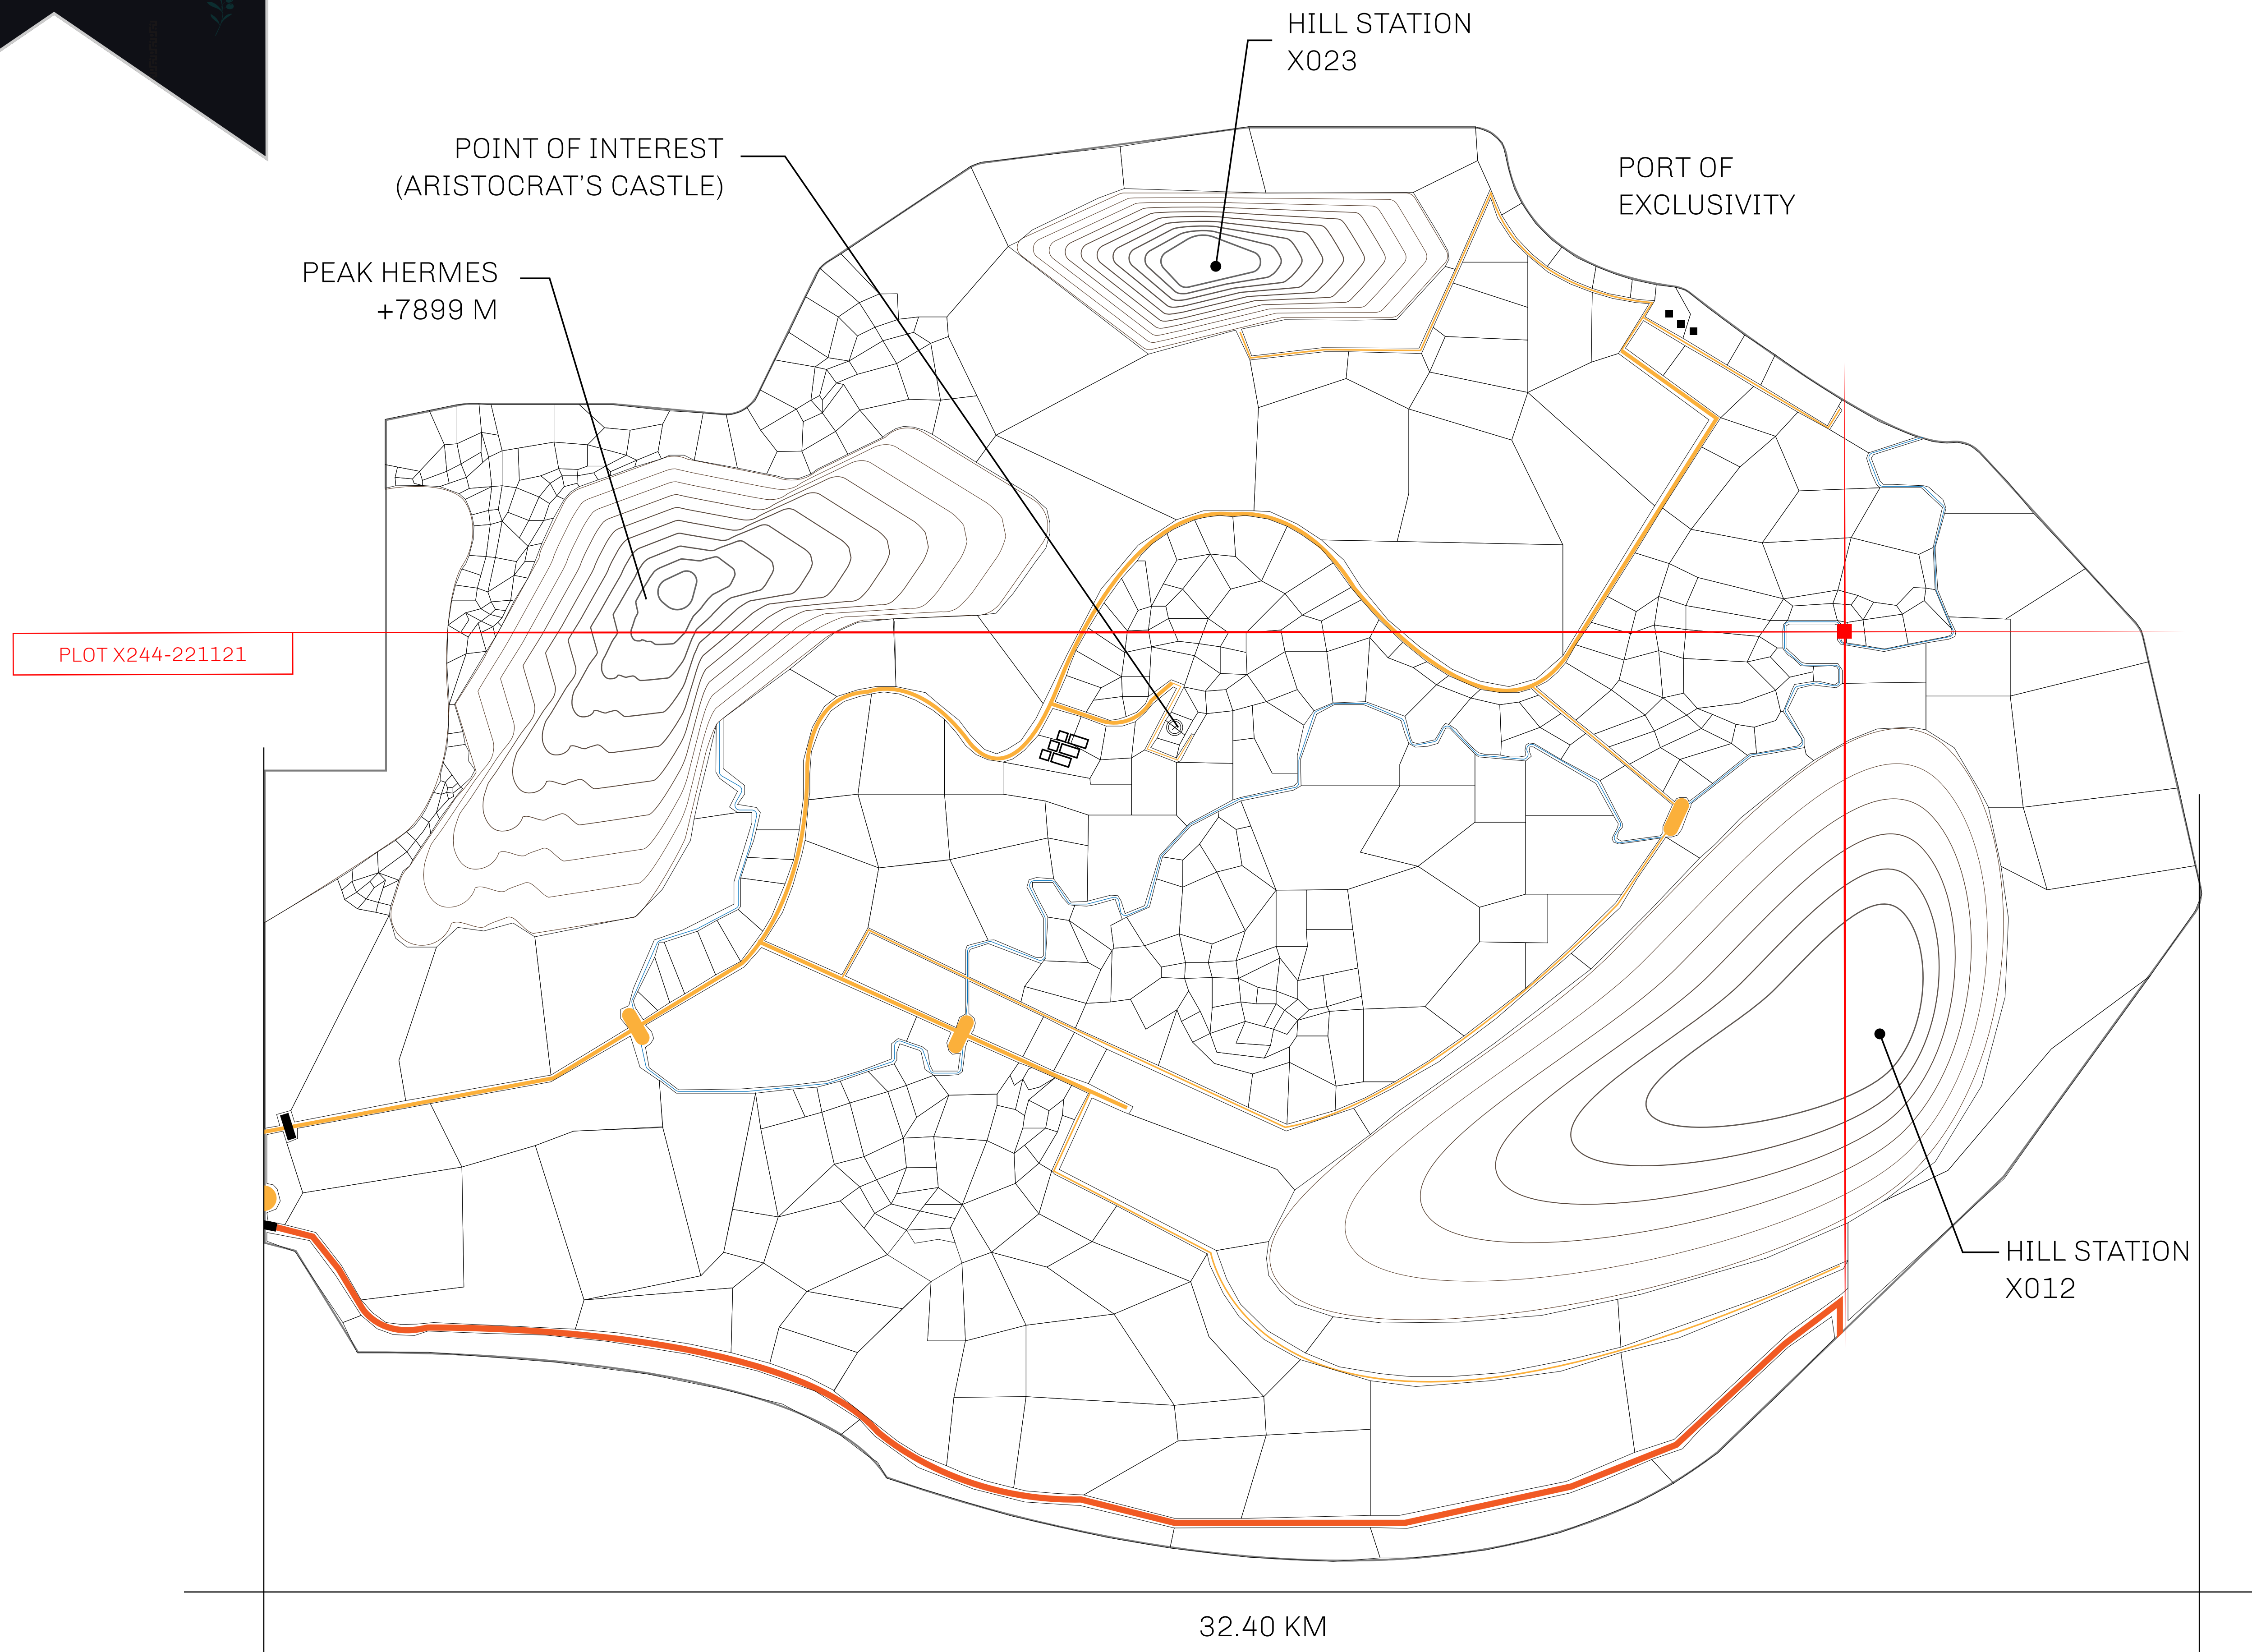

LOOT NFT WORLD

THE ARISTOCRATS

The richest state in Loot NFT World. Special tablets are used to conduct high value auctions at galas and special events. The aristocrats donate 7% of their earnings to the Stakers, a special group of people, from the Great Empire. Ever since the marriage of the Sultan's daughter and the prince of X by SL, the Kingdom also donates 3% of its earnings to the Royaume De Satoshi.

GEOGRAPHY

COASTLINE	93.89 KM (58.34 MILES)
BORDERS	OCEAN, THE GREAT EMPIRE, SL
HIGHEST POINT	PEAK HERMES +7899 M
LOWEST POINT	PORT OF EXCLUSIVITY 0 M
PLOTS	549
SCALE	1:50000

H.M. LNFT Land Registry		TITLE NUMBER	
		X244-221121	
ADMINISTRATIVE AREA	KINGDOM OF X BY SL	ISSUED 22 November 2021 <i>bl.</i>	SCALE 1/50000
OWNER ENTITLEMENT	Type W-XBYSL: Share of 0.5% of all X by SL winning bid values based on number of NFT Stories minted (rewarded in Credits); Automatic invite to X by SL; Mint 4 NFT Stories		

X236

PLOT X239

NORTH XENON RIVER

PLOT X244
BOUNDARY: 0.97 KM

PLOT X243

OFFICIAL PERSPECTIVE SHEET FOR FILING
Indicate vantage point for each drawing. Copy and
mark each sheet required prior to filing.

Guide - Vantage point should be
indicated as shown in the diagram: