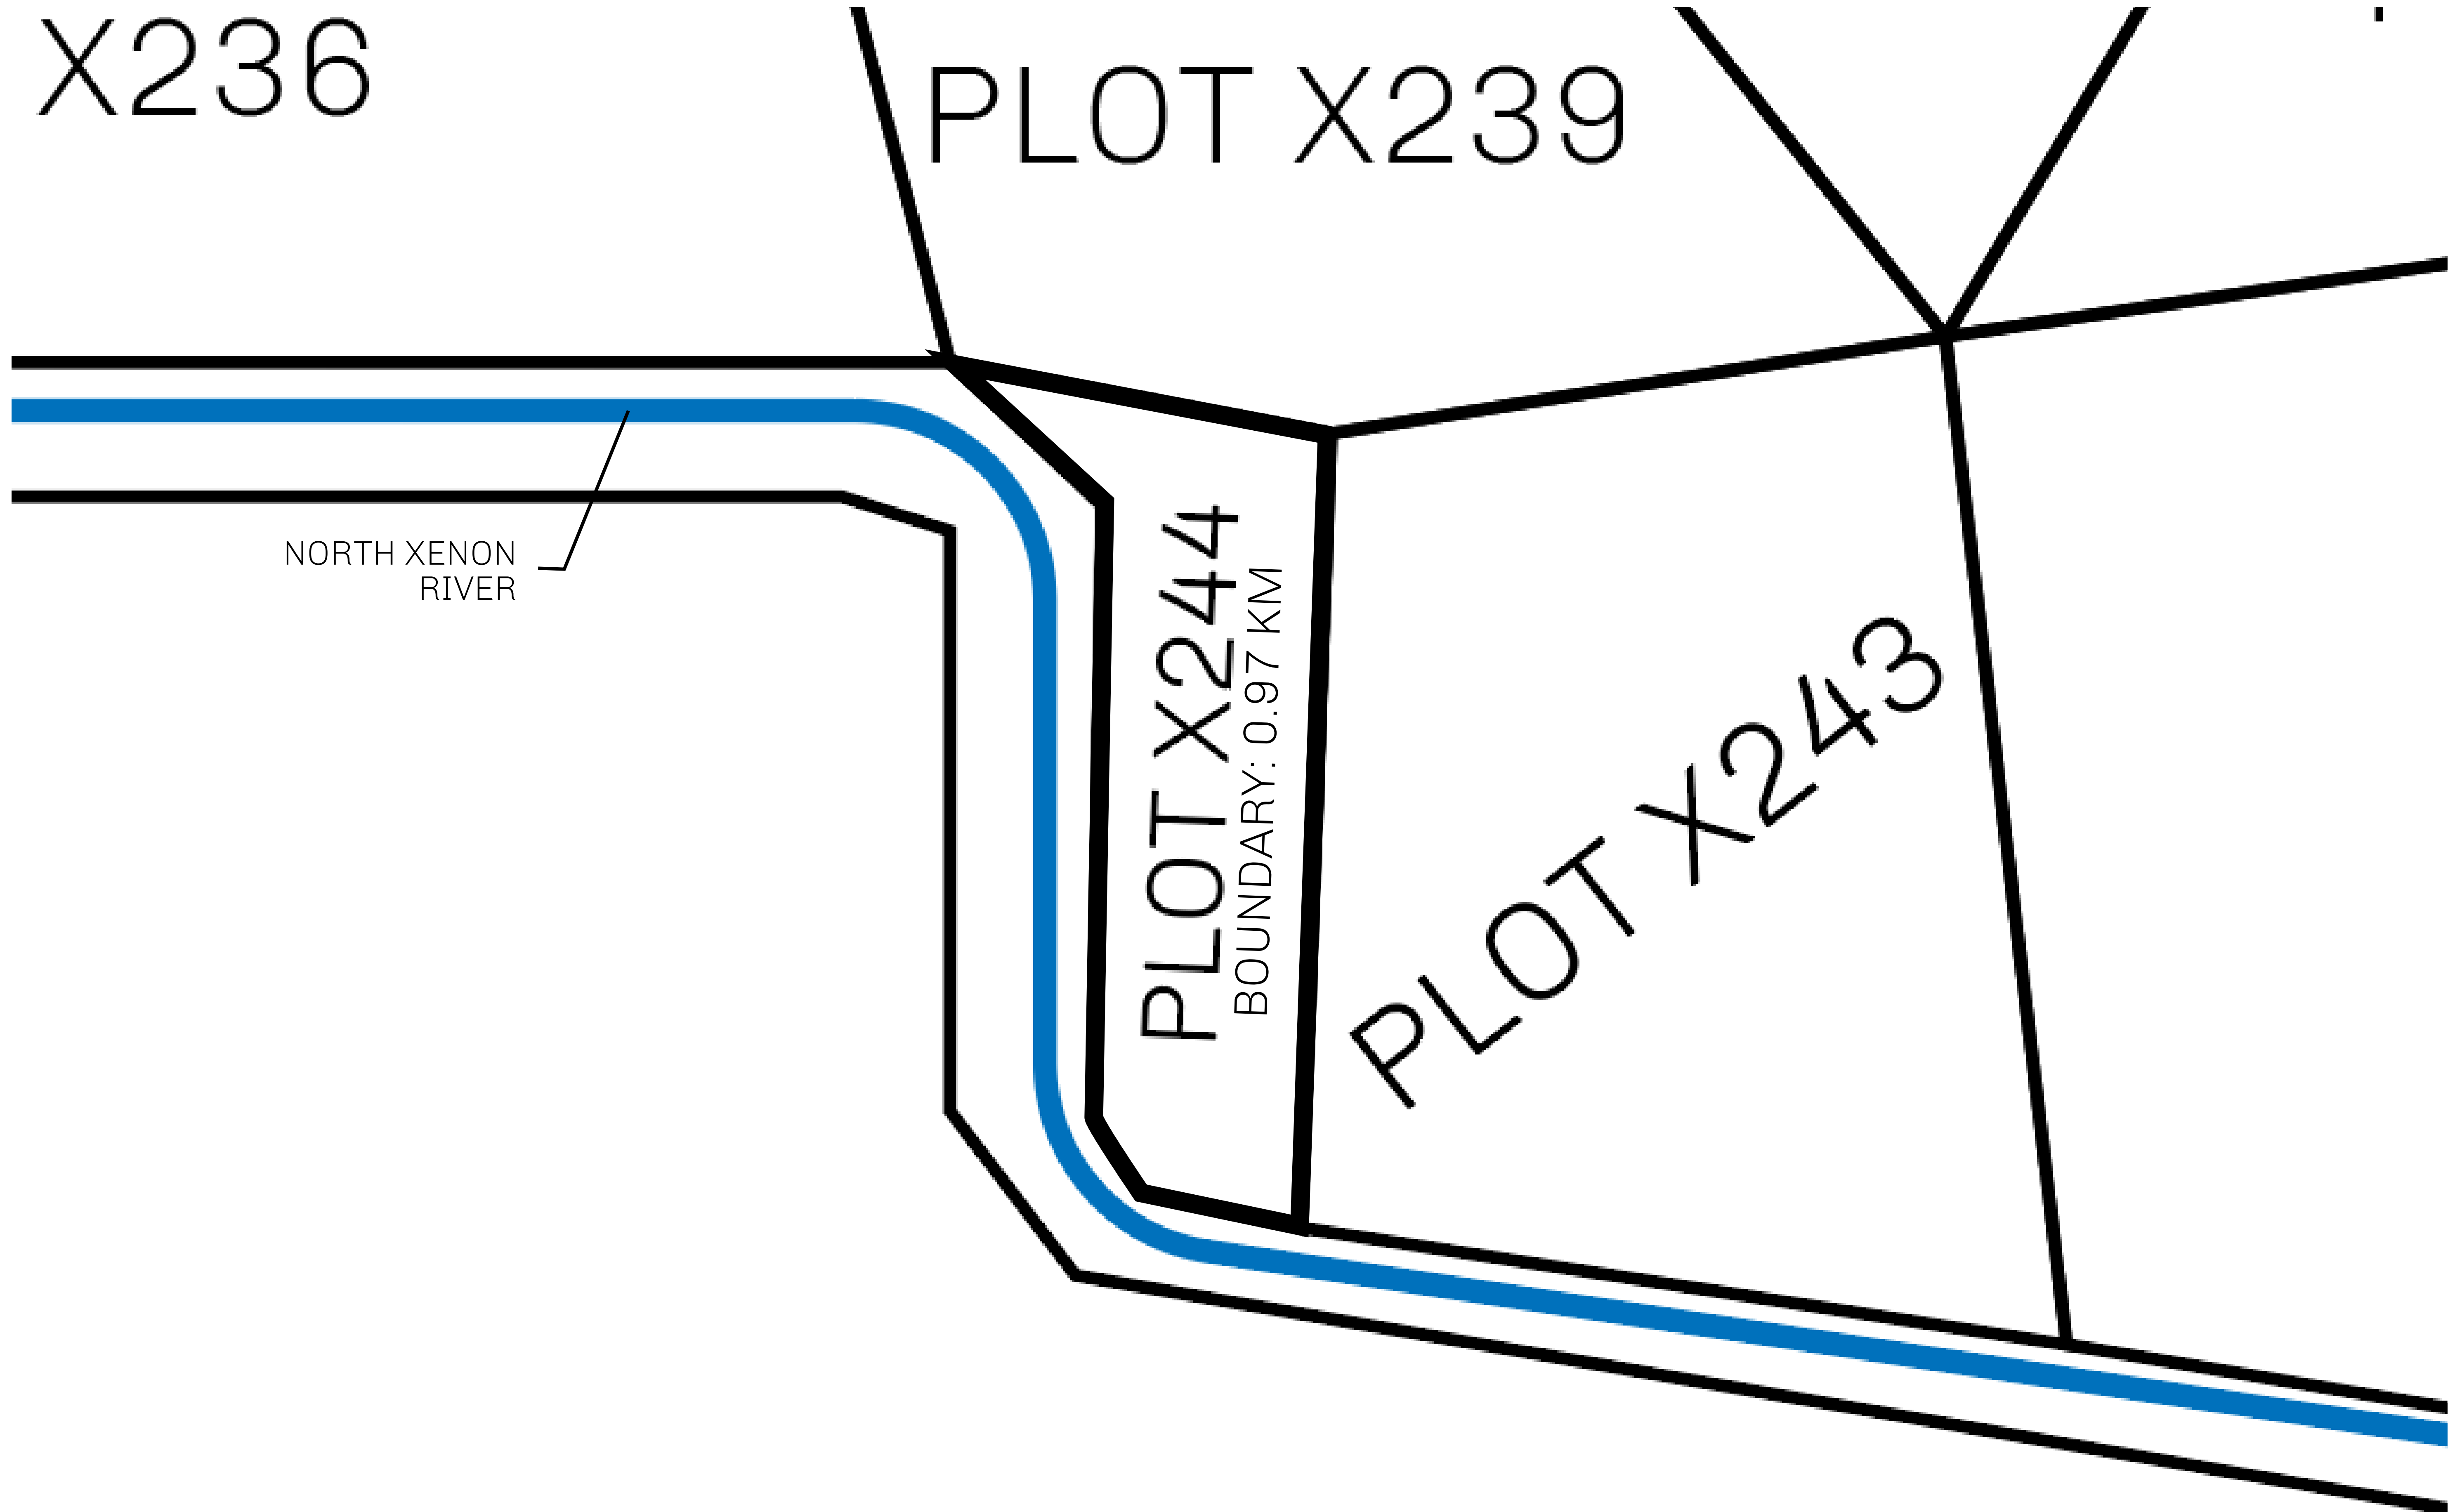

GEOGRAPHY

COASTLINE	93.89 KM (58.34 MILES)
BORDERS	OCEAN, THE GREAT EMPIRE, SL
HIGHEST POINT	PEAK HERMES +7899 M
LOWEST POINT	PORT OF EXCLUSIVITY 0 M
PLOTS	549
SCALE	1:50000

H.M. LNFT Land Registry		TITLE NUMBER	
		X244-221121	
ADMINISTRATIVE AREA	KINGDOM OF X BY SL	ISSUED 22 November 2021 <i>bl.</i>	SCALE 1/50000
OWNER ENTITLEMENT	Type W-XBYSL: Share of 0.5% of all X by SL winning bid values based on number of NFT Stories minted (rewarded in Credits); Automatic invite to X by SL; Mint 4 NFT Stories		

X236

PLOT X239

NORTH XENON RIVER

PLOT X244
BOUNDARY: 0.97 KM

PLOT X243

OFFICIAL PERSPECTIVE SHEET FOR FILING
Indicate vantage point for each drawing. Copy and
mark each sheet required prior to filing.

Guide - Vantage point should be
indicated as shown in the diagram: