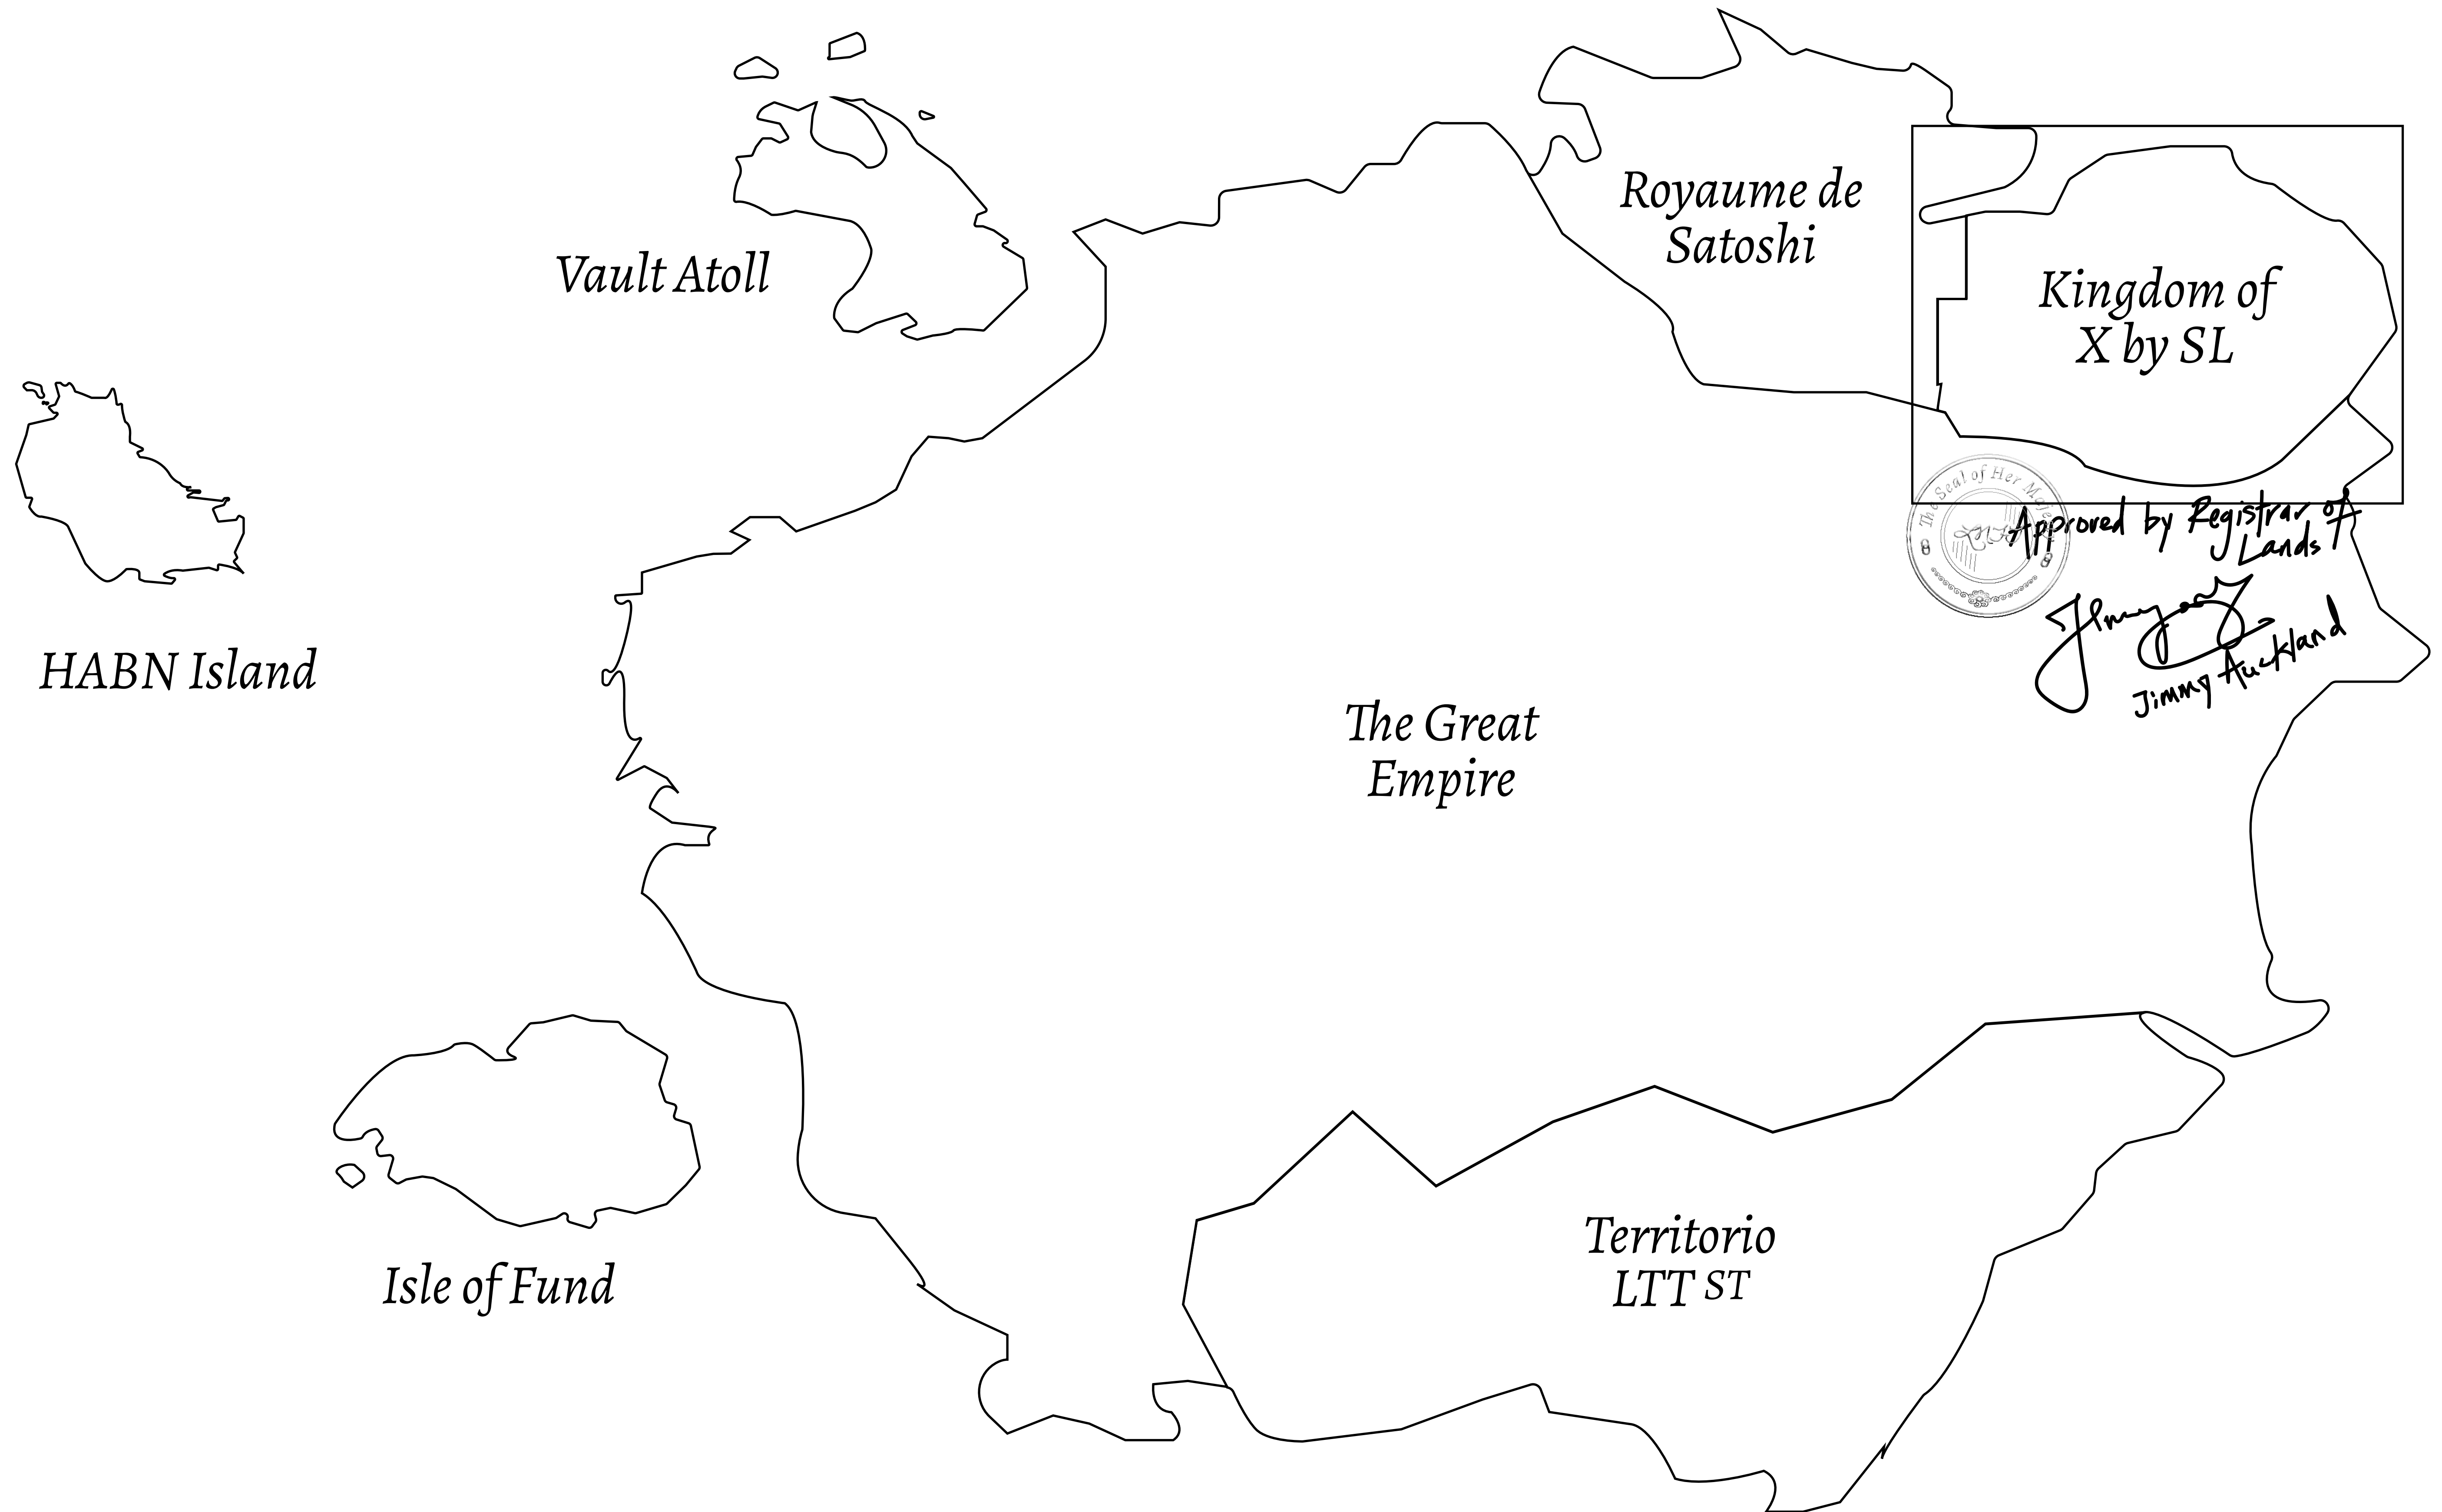

LOOT NFT WORLD

THE ARISTOCRATS

The richest state in Loot NFT World. Special tablets are used to conduct high value auctions at galas and special events. The aristocrats donate 7% of their earnings to the Stakers, a special group of people, from the Great Empire. Ever since the marriage of the Sultan's daughter and the prince of X by SL, the Kingdom also donates 3% of its earnings to the Royaume De Satoshi.

GEOGRAPHY

COASTLINE	93.89 KM (58.34 MILES)
BORDERS	OCEAN, THE GREAT EMPIRE, SL
HIGHEST POINT	PEAK HERMES +7899 M
LOWEST POINT	PORT OF EXCLUSIVITY 0 M
PLOTS	549
SCALE	1:50000

H.M. LNFT Land Registry		TITLE NUMBER	
		X244-221121	
ADMINISTRATIVE AREA	KINGDOM OF X BY SL	ISSUED 22 November 2021 <i>bl.</i>	SCALE 1/50000
OWNER ENTITLEMENT	Type W-XBYSL: Share of 0.5% of all X by SL winning bid values based on number of NFT Stories minted (rewarded in Credits); Automatic invite to X by SL; Mint 4 NFT Stories		

X236

PLOT X239

NORTH XENON RIVER

PLOT X244
BOUNDARY: 0.97 KM

PLOT X243

OFFICIAL PERSPECTIVE SHEET FOR FILING
Indicate vantage point for each drawing. Copy and
mark each sheet required prior to filing.

Guide - Vantage point should be
indicated as shown in the diagram: