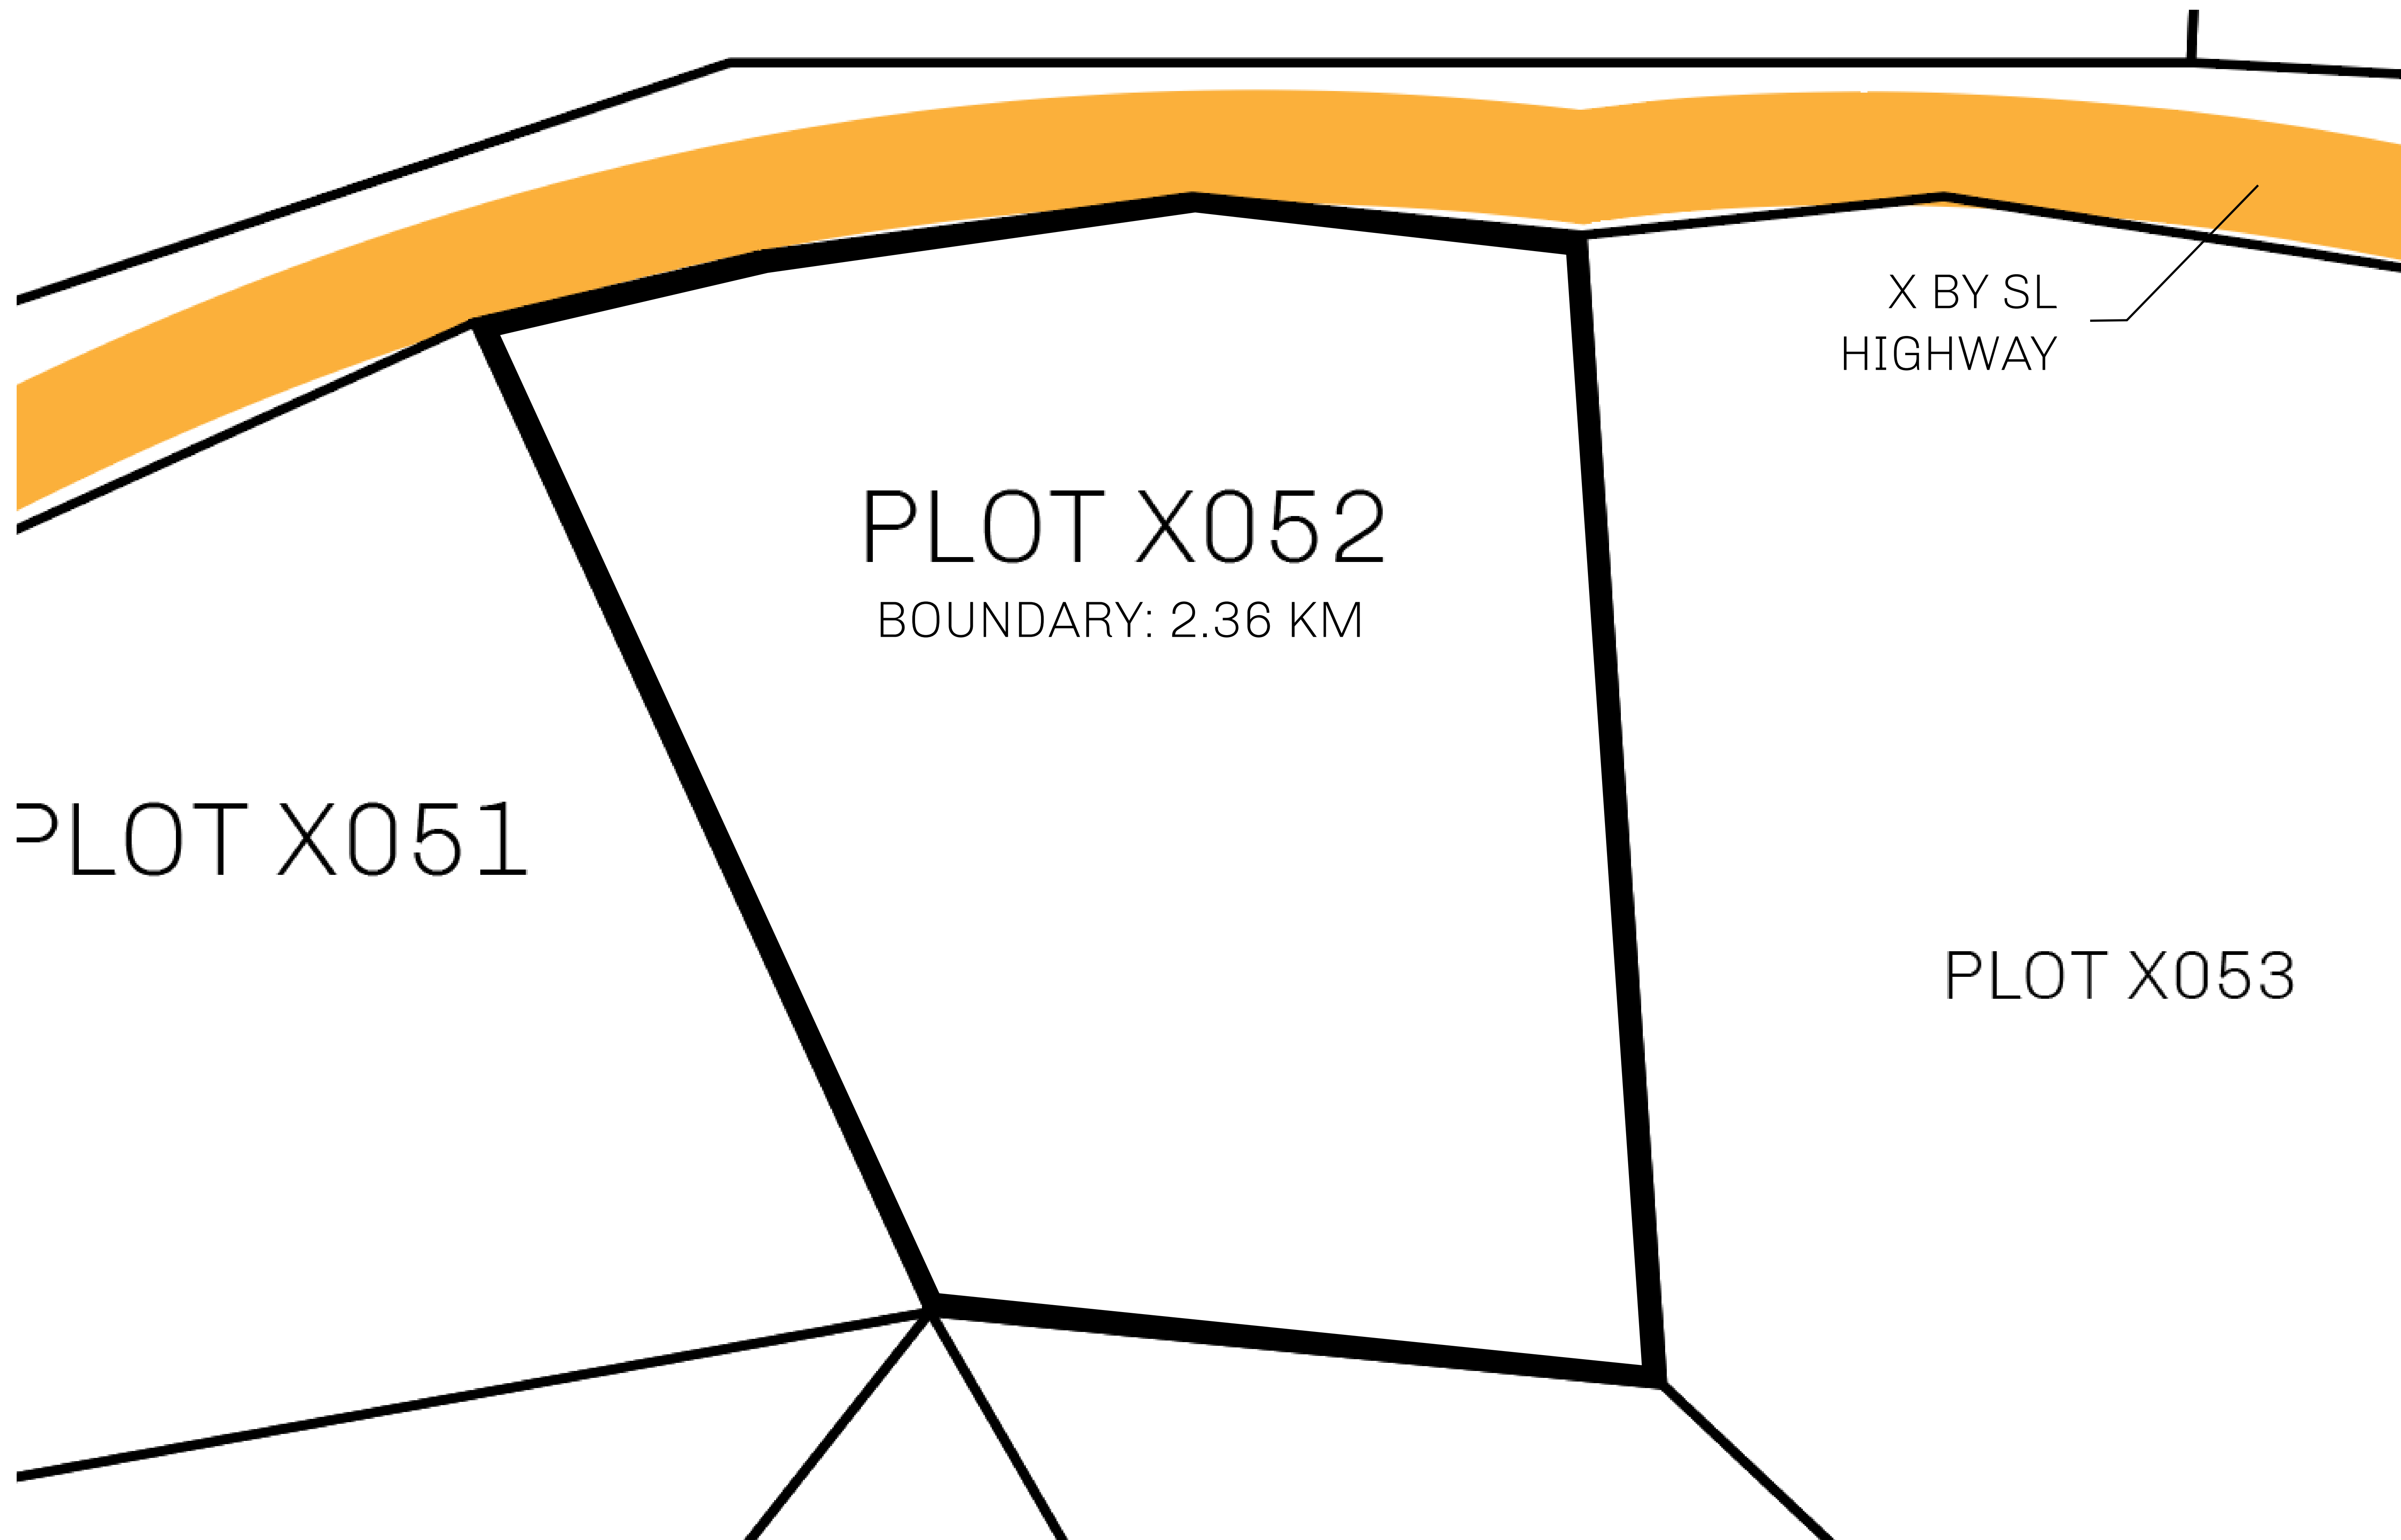

LOOT NFT WORLD

THE ARISTOCRATS

The richest state in Loot NFT World. Special tablets are used to conduct high value auctions at galas and special events. The aristocrats donate 7% of their earnings to the Stakers, a special group of people, from the Great Empire. Ever since the marriage of the Sultan's daughter and the prince of X by SL, the Kingdom also donates 3% of its earnings to the Royaume De Satoshi.

GEOGRAPHY

COASTLINE	93.89 KM (58.34 MILES)
BORDERS	OCEAN, THE GREAT EMPIRE, SL
HIGHEST POINT	PEAK HERMES +7899 M
LOWEST POINT	PORT OF EXCLUSIVITY 0 M
PLOTS	549
SCALE	1:50000

H.M. LNFT Land Registry		TITLE NUMBER	
		X052-221121	
ADMINISTRATIVE AREA	KINGDOM OF X BY SL	ISSUED 22 November 2021 <i>bi.</i>	SCALE 1/50000
OWNER ENTITLEMENT	Type W-XBYSL: Share of 0.5% of all X by SL sales and Satoshi's Lounge re-sales based on number of NFT Stories minted (rewarded in LTT); Automatic invite to X by SL; Mint 4 NFT Stories		

PLOT X052
BOUNDARY: 2.36 KM

X BY SL
HIGHWAY

PLOT X051

PLOT X053

OFFICIAL PERSPECTIVE SHEET FOR FILING
Indicate vantage point for each drawing. Copy and
mark each sheet required prior to filing.

Guide - Vantage point should be
indicated as shown in the diagram: