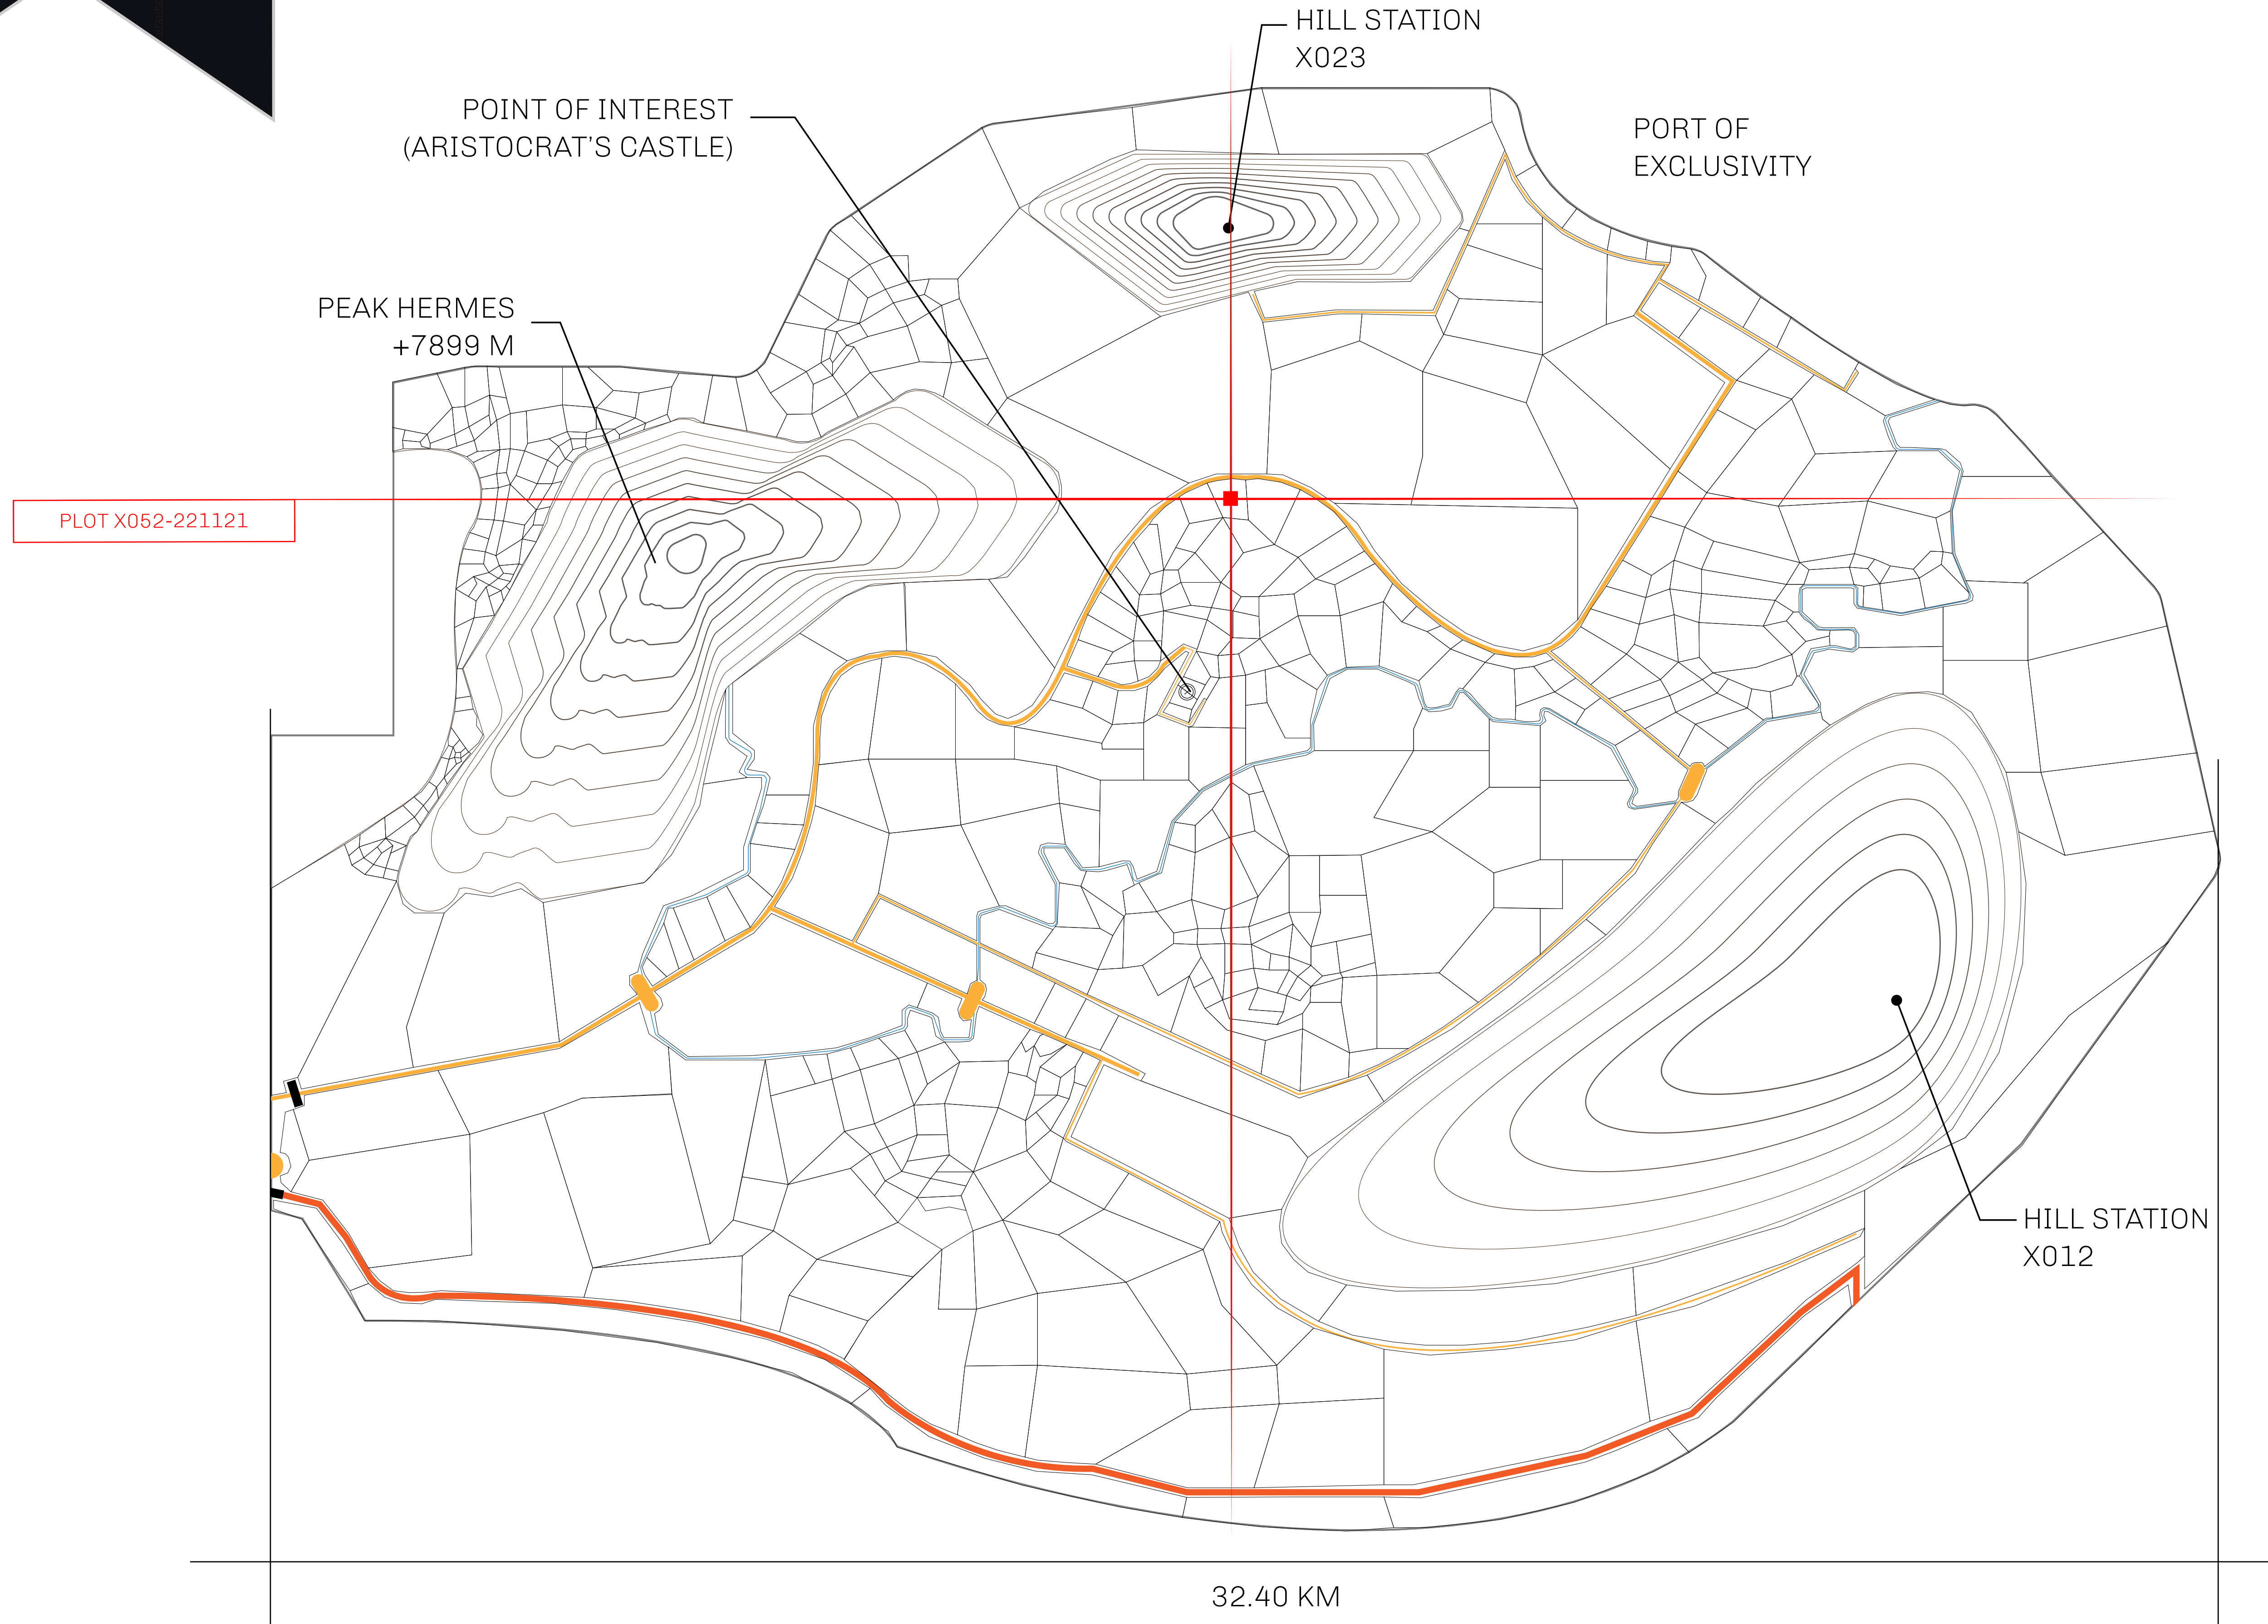

LOOT NFT WORLD

THE ARISTOCRATS

The richest state in Loot NFT World. Special tablets are used to conduct high value auctions at galas and special events. The aristocrats donate 7% of their earnings to the Stakers, a special group of people, from the Great Empire. Ever since the marriage of the Sultan's daughter and the prince of X by SL, the Kingdom also donates 3% of its earnings to the Royaume De Satoshi.

GEOGRAPHY

COASTLINE	93.89 KM (58.34 MILES)
BORDERS	OCEAN, THE GREAT EMPIRE, SL
HIGHEST POINT	PEAK HERMES +7899 M
LOWEST POINT	PORT OF EXCLUSIVITY 0 M
PLOTS	549
SCALE	1:50000

H.M. LNFT Land Registry		TITLE NUMBER	
		X052-221121	
ADMINISTRATIVE AREA	KINGDOM OF X BY SL	ISSUED 22 November 2021 <i>bi.</i>	SCALE 1/50000
OWNER ENTITLEMENT	Type W-XBYSL: Share of 0.5% of all X by SL sales and Satoshi's Lounge re-sales based on number of NFT Stories minted (rewarded in LTT); Automatic invite to X by SL; Mint 4 NFT Stories		

PLOT X052
BOUNDARY: 2.36 KM

X BY SL
HIGHWAY

PLOT X051

PLOT X053

OFFICIAL PERSPECTIVE SHEET FOR FILING
Indicate vantage point for each drawing. Copy and
mark each sheet required prior to filing.

Guide - Vantage point should be
indicated as shown in the diagram: