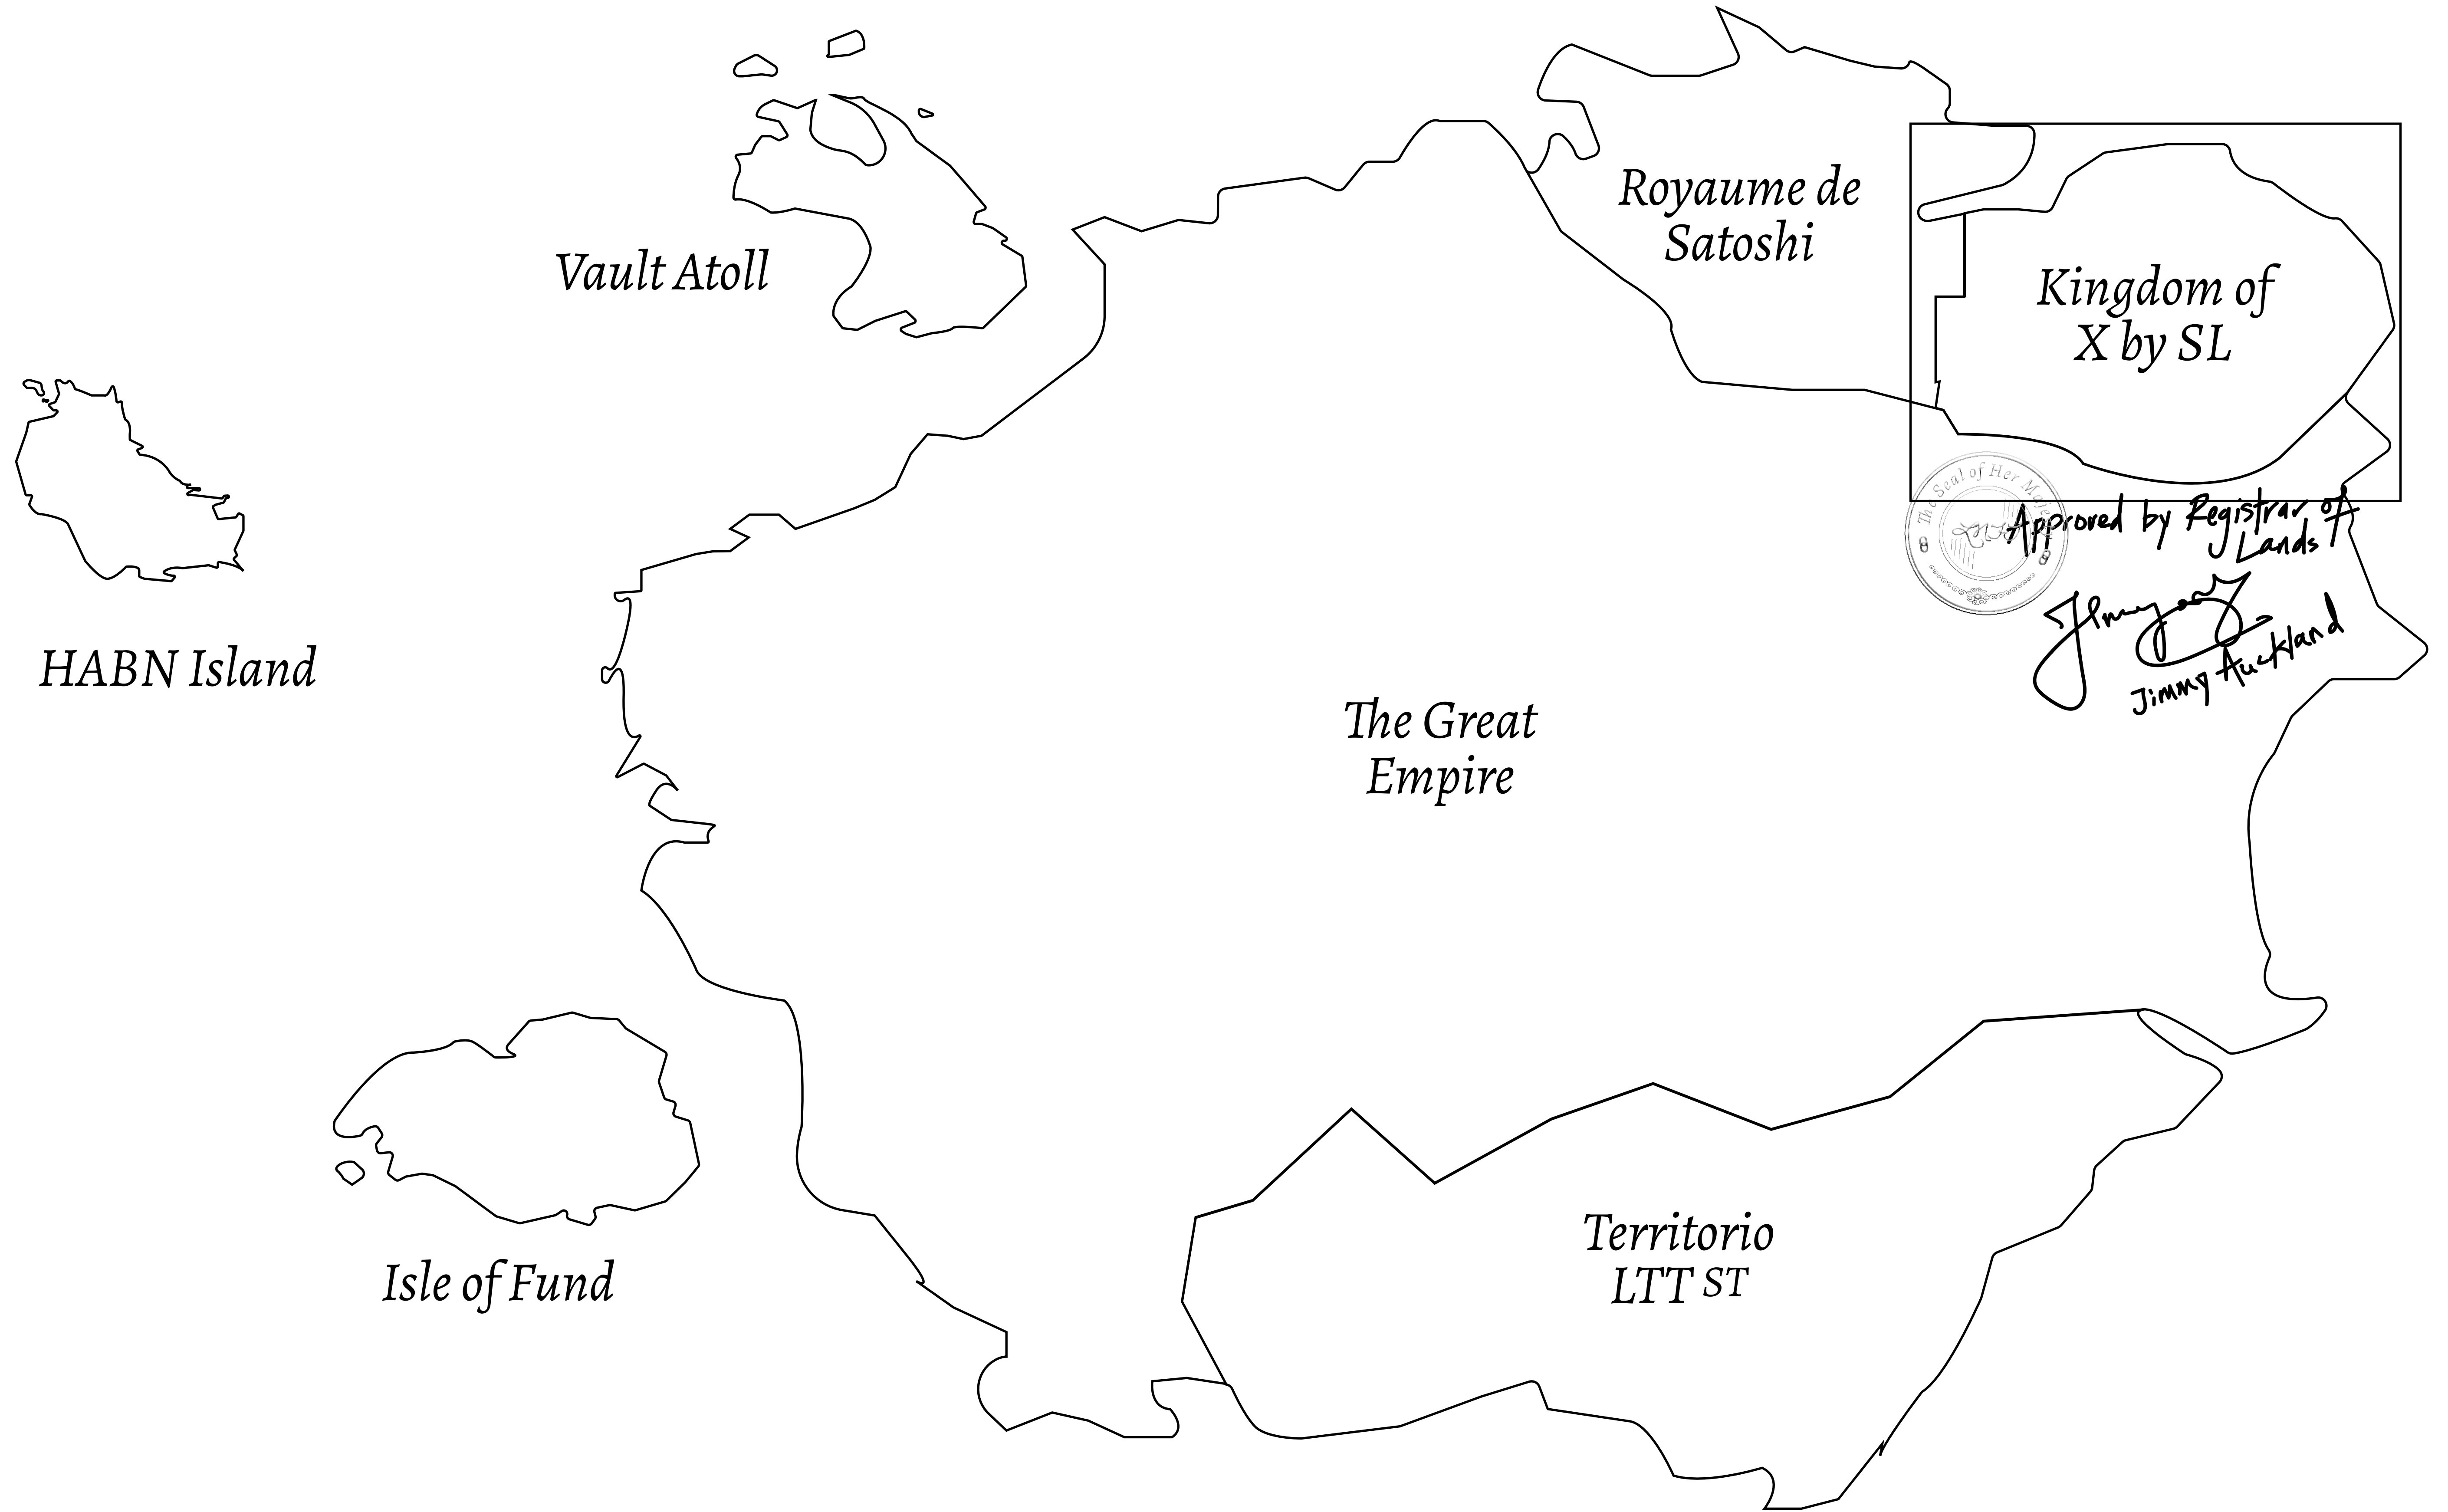

LOOT NFT WORLD

THE ARISTOCRATS

The richest state in Loot NFT World. Special tablets are used to conduct high value auctions at galas and special events. The aristocrats donate 7% of their earnings to the Stakers, a special group of people, from the Great Empire. Ever since the marriage of the Sultan's daughter and the prince of X by SL, the Kingdom also donates 3% of its earnings to the Royaume De Satoshi.

GEOGRAPHY

COASTLINE	93.89 KM (58.34 MILES)
BORDERS	OCEAN, THE GREAT EMPIRE, SL
HIGHEST POINT	PEAK HERMES +7899 M
LOWEST POINT	PORT OF EXCLUSIVITY 0 M
PLOTS	549
SCALE	1:50000

H.M. LNFT Land Registry		TITLE NUMBER	
		X052-221121	
ADMINISTRATIVE AREA	KINGDOM OF X BY SL	ISSUED 22 November 2021 <i>bi.</i>	SCALE 1/50000
OWNER ENTITLEMENT	Type W-XBYSL: Share of 0.5% of all X by SL sales and Satoshi's Lounge re-sales based on number of NFT Stories minted (rewarded in LTT); Automatic invite to X by SL; Mint 4 NFT Stories		

PLOT X052
BOUNDARY: 2.36 KM

X BY SL
HIGHWAY

PLOT X051

PLOT X053

OFFICIAL PERSPECTIVE SHEET FOR FILING
Indicate vantage point for each drawing. Copy and
mark each sheet required prior to filing.

Guide - Vantage point should be
indicated as shown in the diagram: