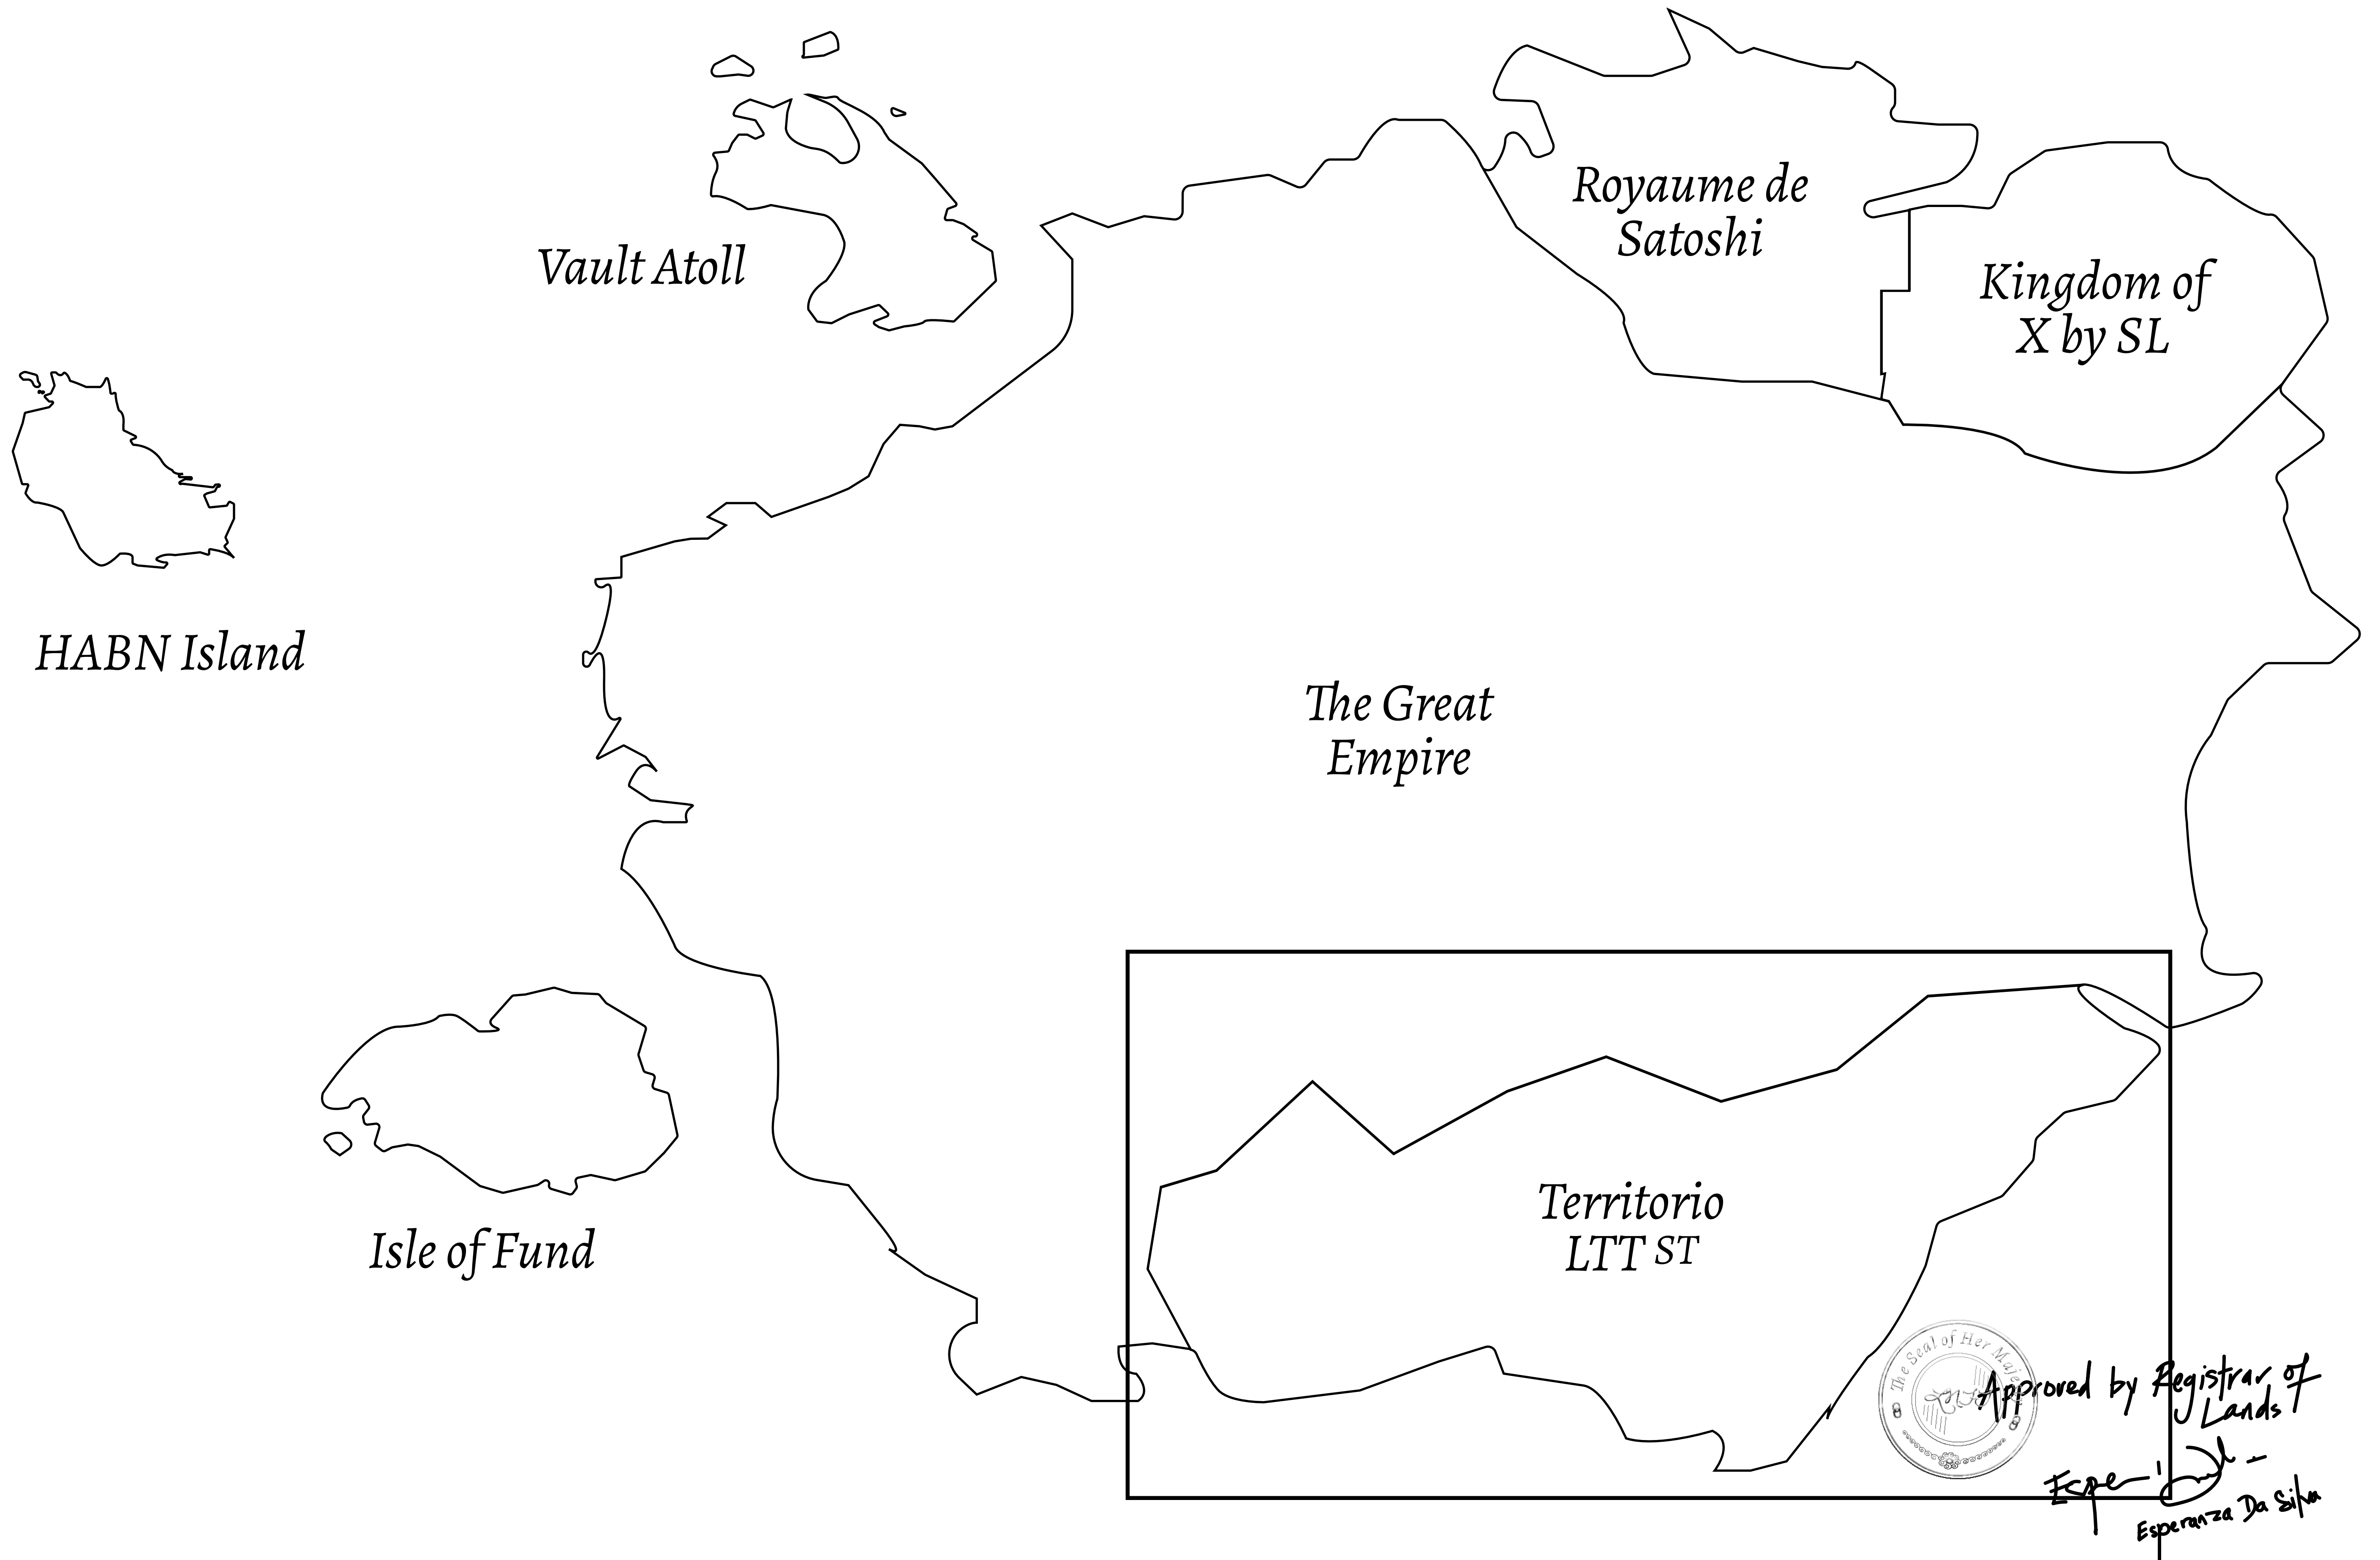

LOOT NFT WORLD

THE SPANISH ARMADA

The most flamboyant of all of the states, this Spanish-speaking territory houses a clash of cultures. From the LTT trades in the El Mercado district to the solicitations for invites to the Great Empire, and even the traveling Caravans, it is a transient place; people are always on the move on the way to the Great Empire or a trek through the Dividing Range to the Royaume De Satoshi. Commerce uses derivations of LTT such as LTTE, LTTB, and LTTTC.

GEOGRAPHY

COASTLINE	193.03 KM (119.94 MILES)
BORDERS	OCEAN, THE GREAT EMPIRE
HIGHEST POINT	MT ELEUTHERIA +1392 M
LOWEST POINT	PUERTO DE LTT 0 M
PLOTS	1045
SCALE	1:50000

H.M. LNFT Land Registry		TITLE NUMBER	
		T1035-221121	
ADMINISTRATIVE AREA	TERRITORIO LTT ST	ISSUED 22 November 2021 <i>bl.</i>	SCALE 1/50000
OWNER ENTITLEMENT	Type W-T: Share of 0.1% of all BUN sales (rewarded in Credits) plus 1% of all LTT redeemed based on number of NFT Stories minted; Mint 4 NFT Stories		

_OT T1034

PLOT T1035
BOUNDARY: 4.52 KM

1037

PLOT T0311

PLOT T1036

OFFICIAL PERSPECTIVE SHEET FOR FILING
Indicate vantage point for each drawing. Copy and
mark each sheet required prior to filing.

Guide - Vantage point should be
indicated as shown in the diagram: