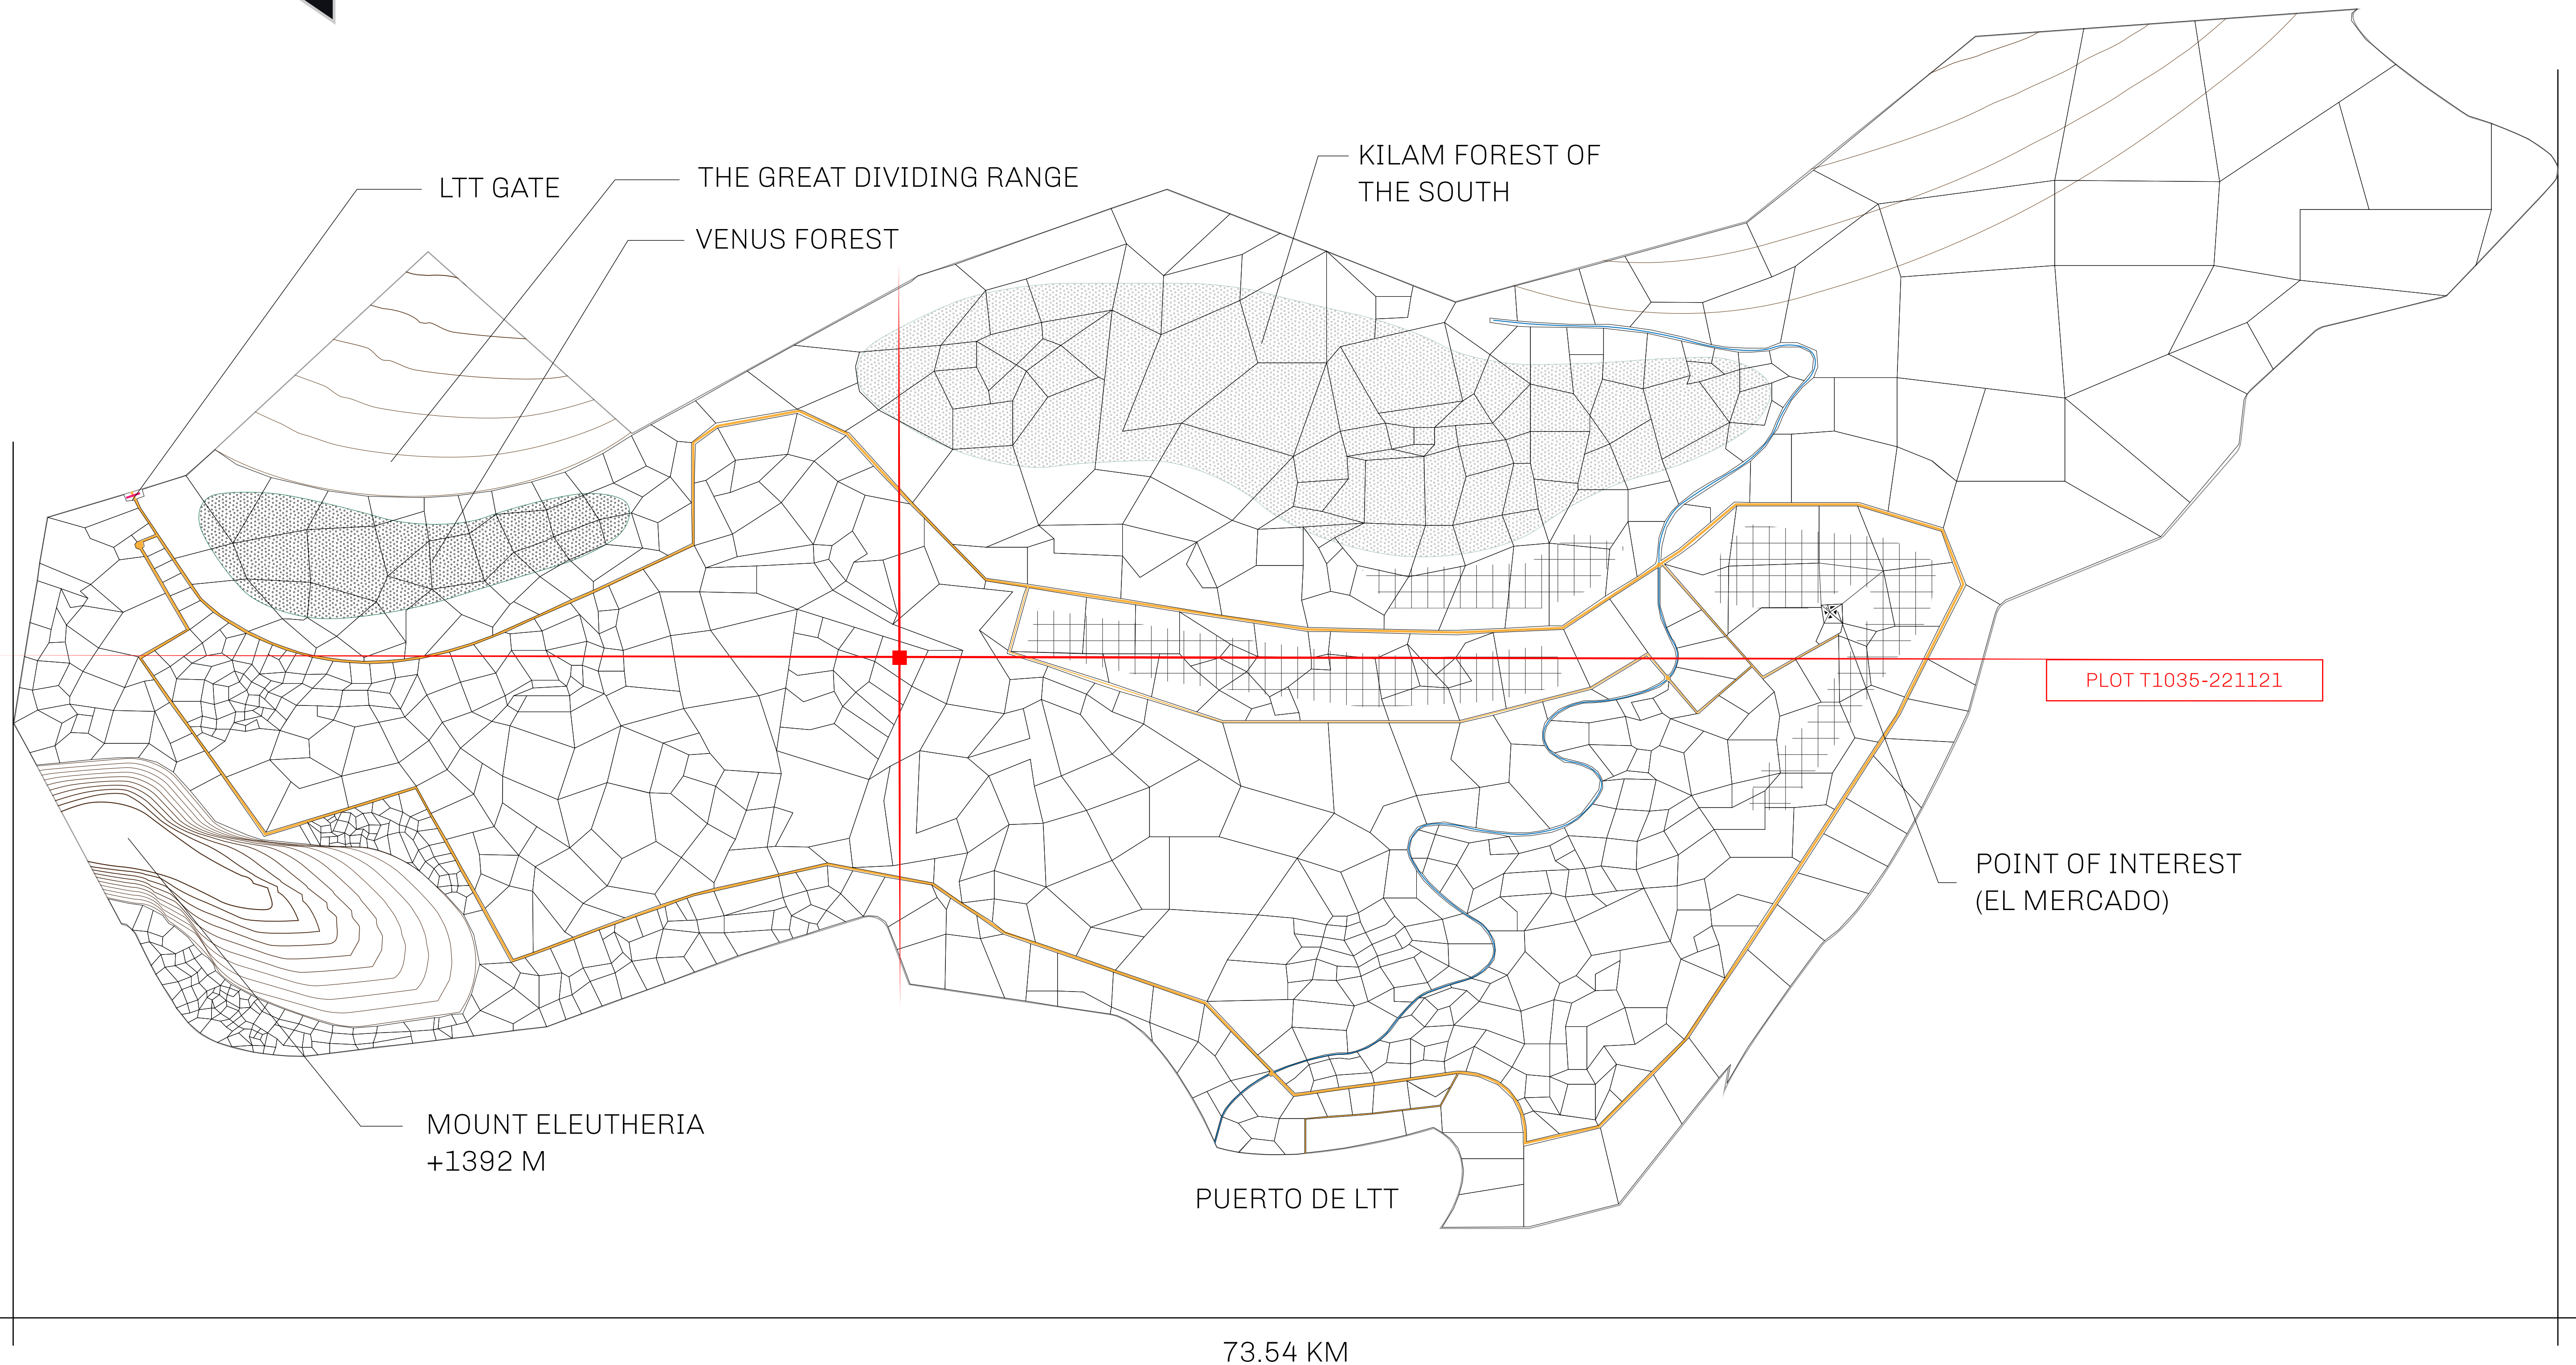

LOOT NFT WORLD

THE SPANISH ARMADA

The most flamboyant of all of the states, this Spanish-speaking territory houses a clash of cultures. From the LTT trades in the El Mercado district to the solicitations for invites to the Great Empire, and even the traveling Caravans, it is a transient place; people are always on the move on the way to the Great Empire or a trek through the Dividing Range to the Royaume De Satoshi. Commerce uses derivations of LTT such as LTTE, LTTB, and LTTTC.

GEOGRAPHY

COASTLINE	193.03 KM (119.94 MILES)
BORDERS	OCEAN, THE GREAT EMPIRE
HIGHEST POINT	MT ELEUTHERIA +1392 M
LOWEST POINT	PUERTO DE LTT 0 M
PLOTS	1045
SCALE	1:50000

H.M. LNFT Land Registry		TITLE NUMBER	
		T1035-221121	
ADMINISTRATIVE AREA	TERRITORIO LTT ST	ISSUED 22 November 2021 <i>bl.</i>	SCALE 1/50000
OWNER ENTITLEMENT	Type W-T: Share of 0.1% of all BUN sales (rewarded in Credits) plus 1% of all LTT redeemed based on number of NFT Stories minted; Mint 4 NFT Stories		

_OT T1034

PLOT T1035
BOUNDARY: 4.52 KM

1037

PLOT T0311

PLOT T1036

OFFICIAL PERSPECTIVE SHEET FOR FILING
Indicate vantage point for each drawing. Copy and
mark each sheet required prior to filing.

Guide - Vantage point should be
indicated as shown in the diagram: