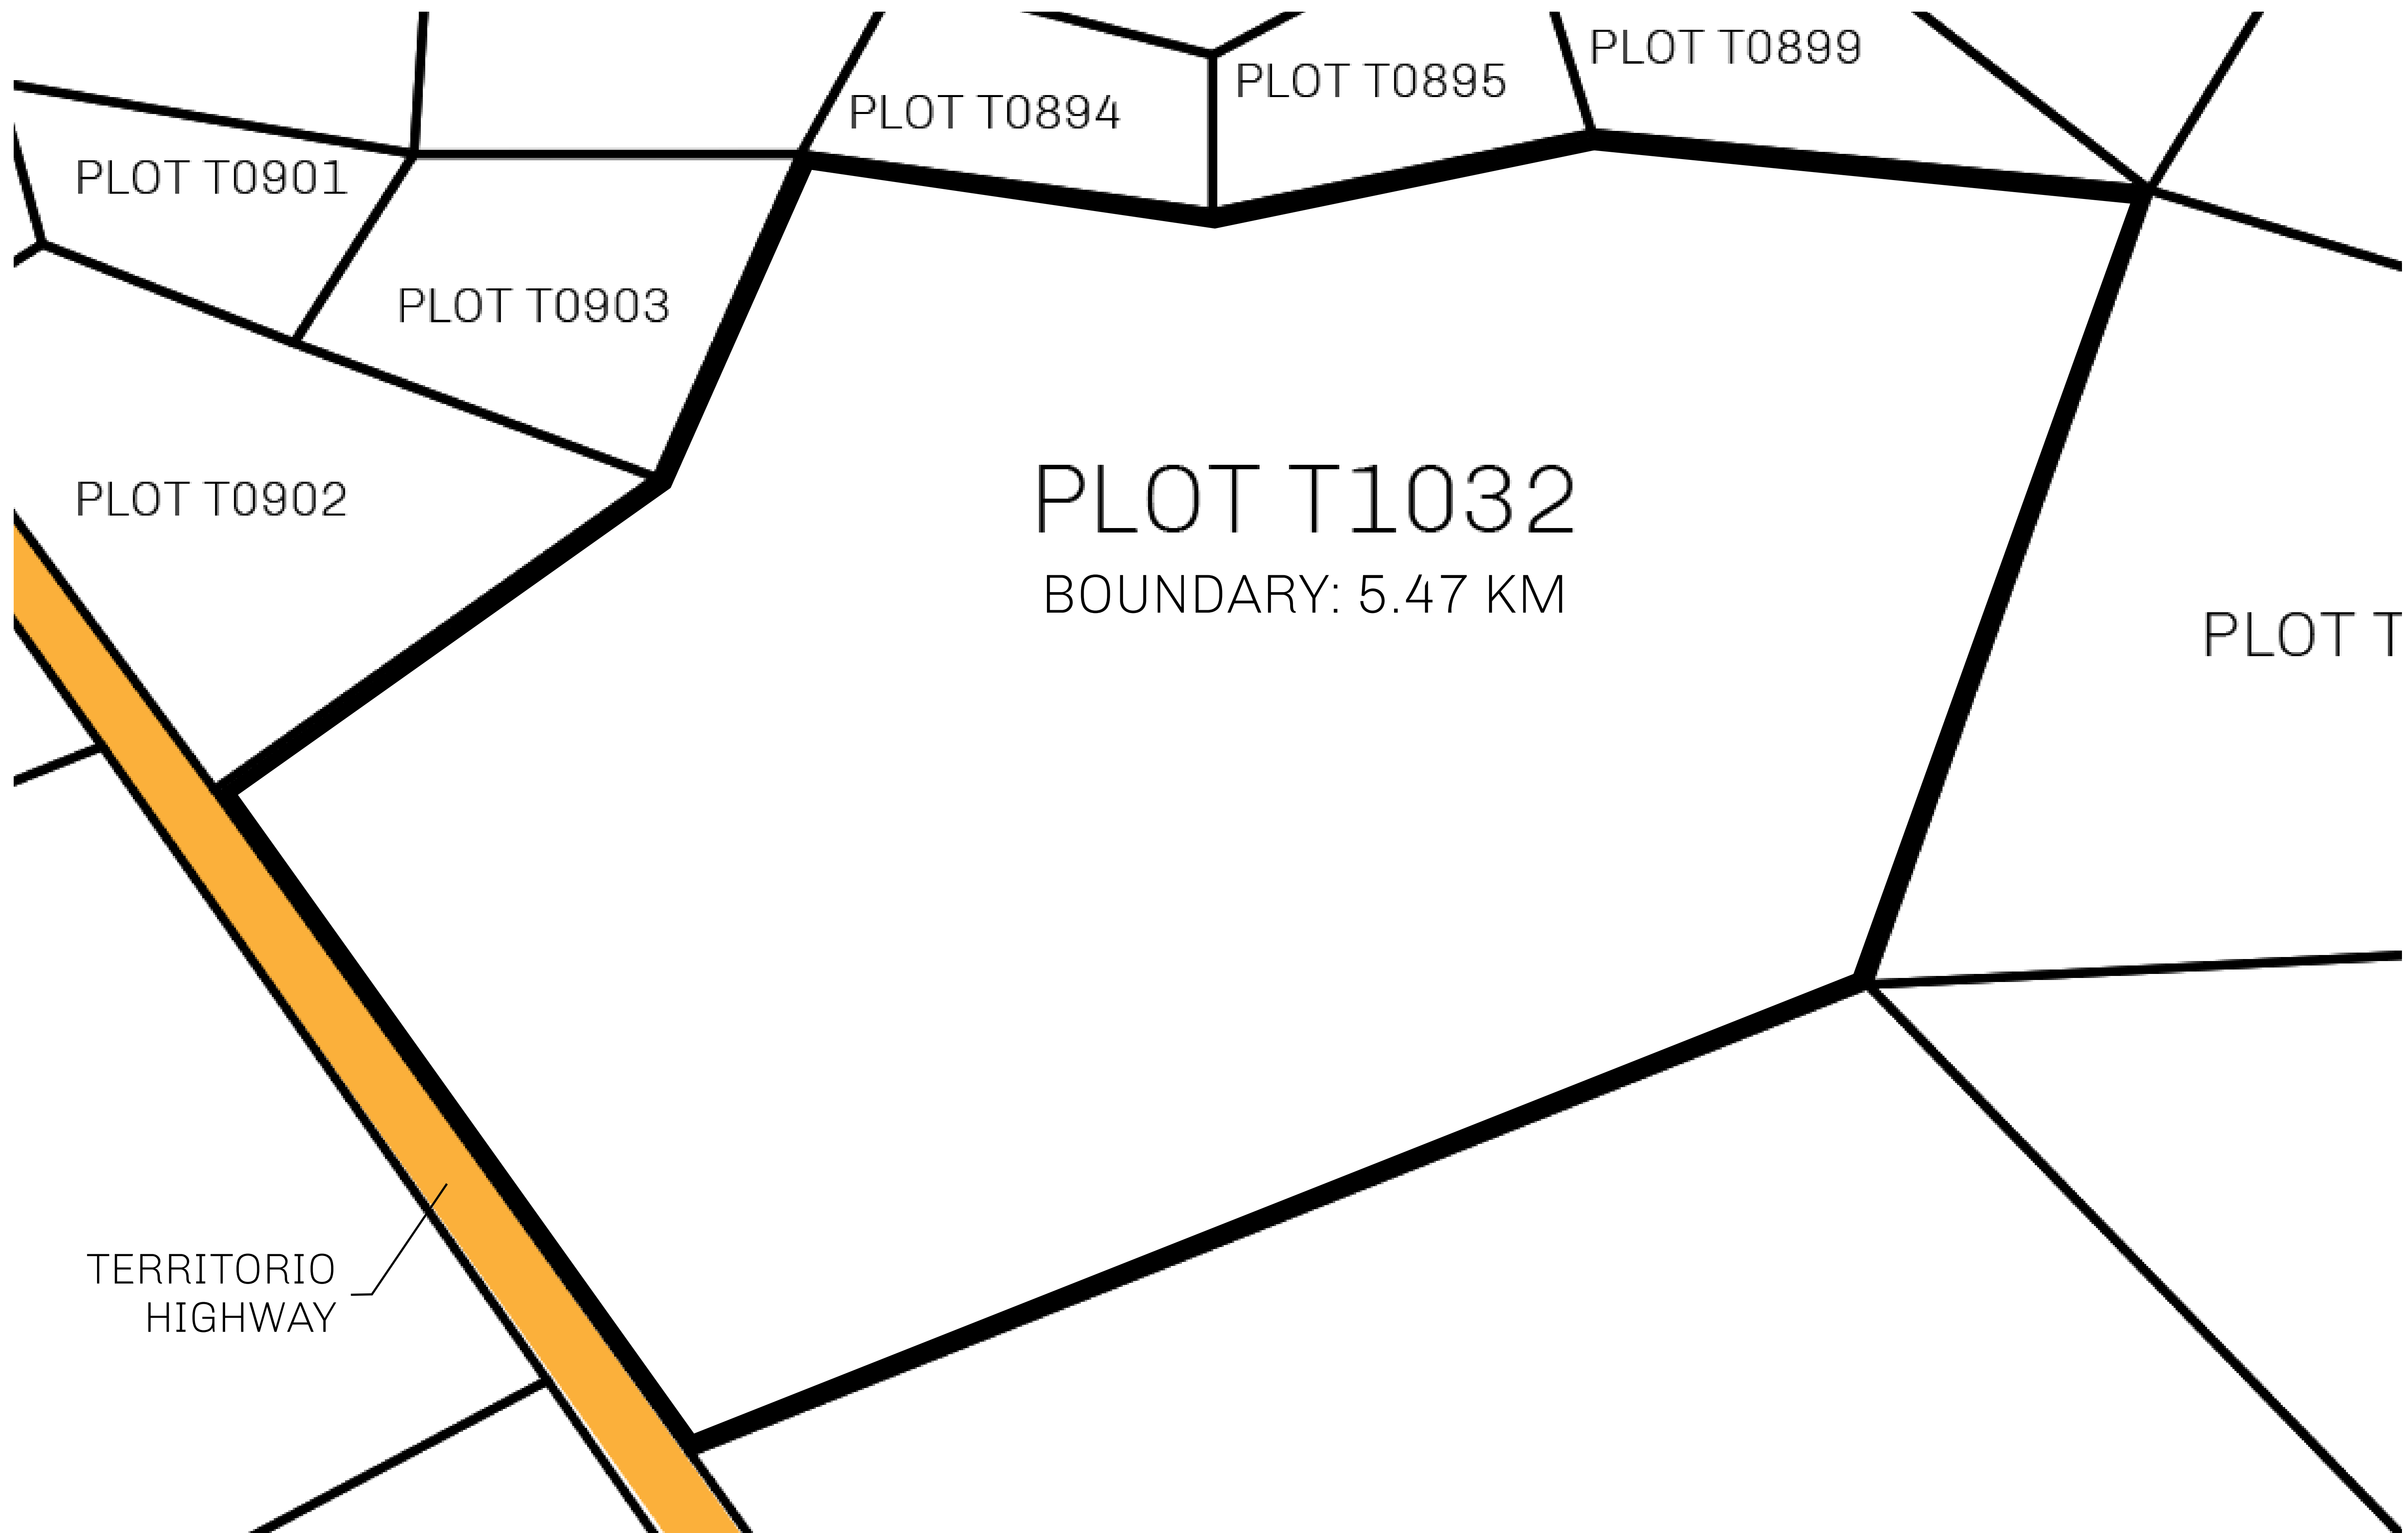

LOOT NFT WORLD

THE SPANISH ARMADA

The most flamboyant of all of the states, this Spanish-speaking territory houses a clash of cultures. From the LTT trades in the El Mercado district to the solicitations for invites to the Great Empire, and even the traveling Caravans, it is a transient place; people are always on the move on the way to the Great Empire or a trek through the Dividing Range to the Royaume De Satoshi. Commerce uses derivations of LTT such as LTTE, LTTB, and LTTC.

GEOGRAPHY

COASTLINE	193.03 KM (119.94 MILES)
BORDERS	OCEAN, THE GREAT EMPIRE
HIGHEST POINT	MT ELEUTHERIA +1392 M
LOWEST POINT	PUERTO DE LTT 0 M
PLOTS	1045
SCALE	1:50000

H.M. LNFT Land Registry		TITLE NUMBER	
		T1032-221121	
ADMINISTRATIVE AREA	TERRITORIO LTT ST	ISSUED 22 November 2021 <i>bl.</i>	SCALE 1/50000
OWNER ENTITLEMENT	Type W-T: Share of 0.1% of all BUN sales (rewarded in Credits) plus 1% of all LTT redeemed based on number of NFT Stories minted; Mint 4 NFT Stories		

OFFICIAL PERSPECTIVE SHEET FOR FILING
Indicate vantage point for each drawing. Copy and
mark each sheet required prior to filing.

Guide - Vantage point should be
indicated as shown in the diagram: