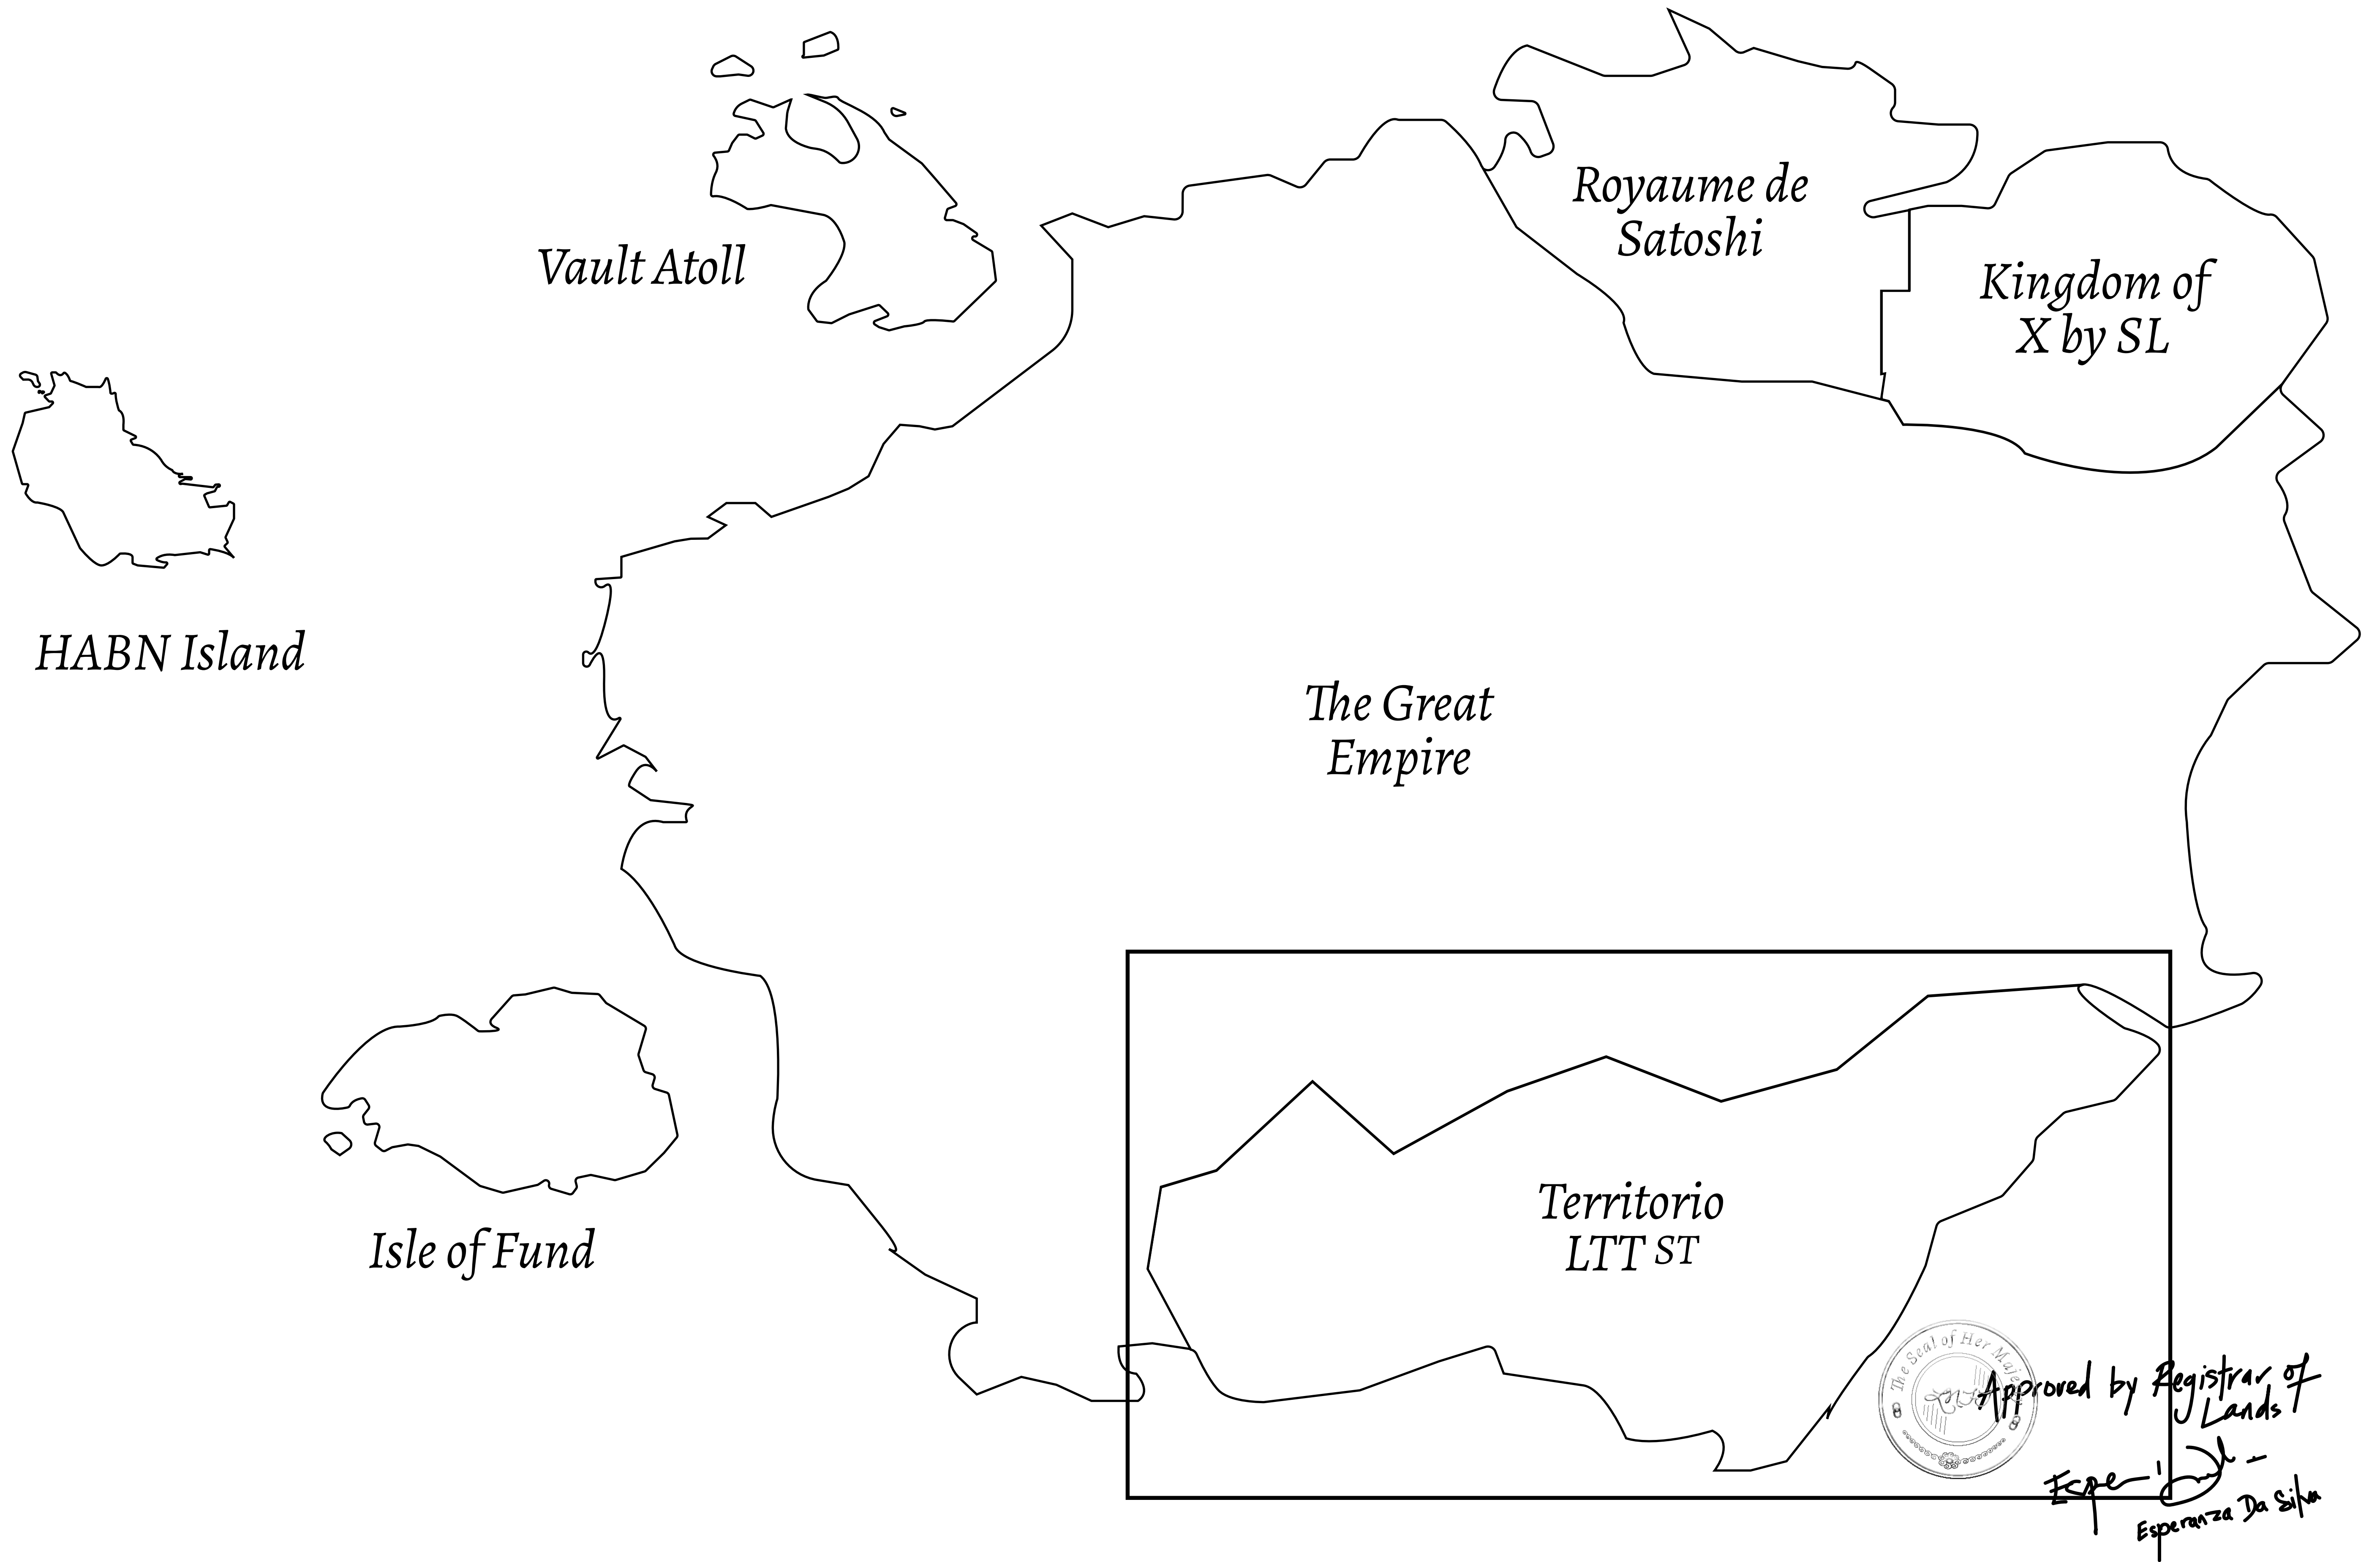

LOOT NFT WORLD

THE SPANISH ARMADA

The most flamboyant of all of the states, this Spanish-speaking territory houses a clash of cultures. From the LTT trades in the El Mercado district to the solicitations for invites to the Great Empire, and even the traveling Caravans, it is a transient place; people are always on the move on the way to the Great Empire or a trek through the Dividing Range to the Royaume De Satoshi. Commerce uses derivations of LTT such as LTTE, LTTB, and LTTC.

GEOGRAPHY

COASTLINE	193.03 KM (119.94 MILES)
BORDERS	OCEAN, THE GREAT EMPIRE
HIGHEST POINT	MT ELEUTHERIA +1392 M
LOWEST POINT	PUERTO DE LTT 0 M
PLOTS	1045
SCALE	1:50000

H.M. LNFT Land Registry		TITLE NUMBER	
		T1032-221121	
ADMINISTRATIVE AREA	TERRITORIO LTT ST	ISSUED 22 November 2021 <i>bl.</i>	SCALE 1/50000
OWNER ENTITLEMENT	Type W-T: Share of 0.1% of all BUN sales (rewarded in Credits) plus 1% of all LTT redeemed based on number of NFT Stories minted; Mint 4 NFT Stories		