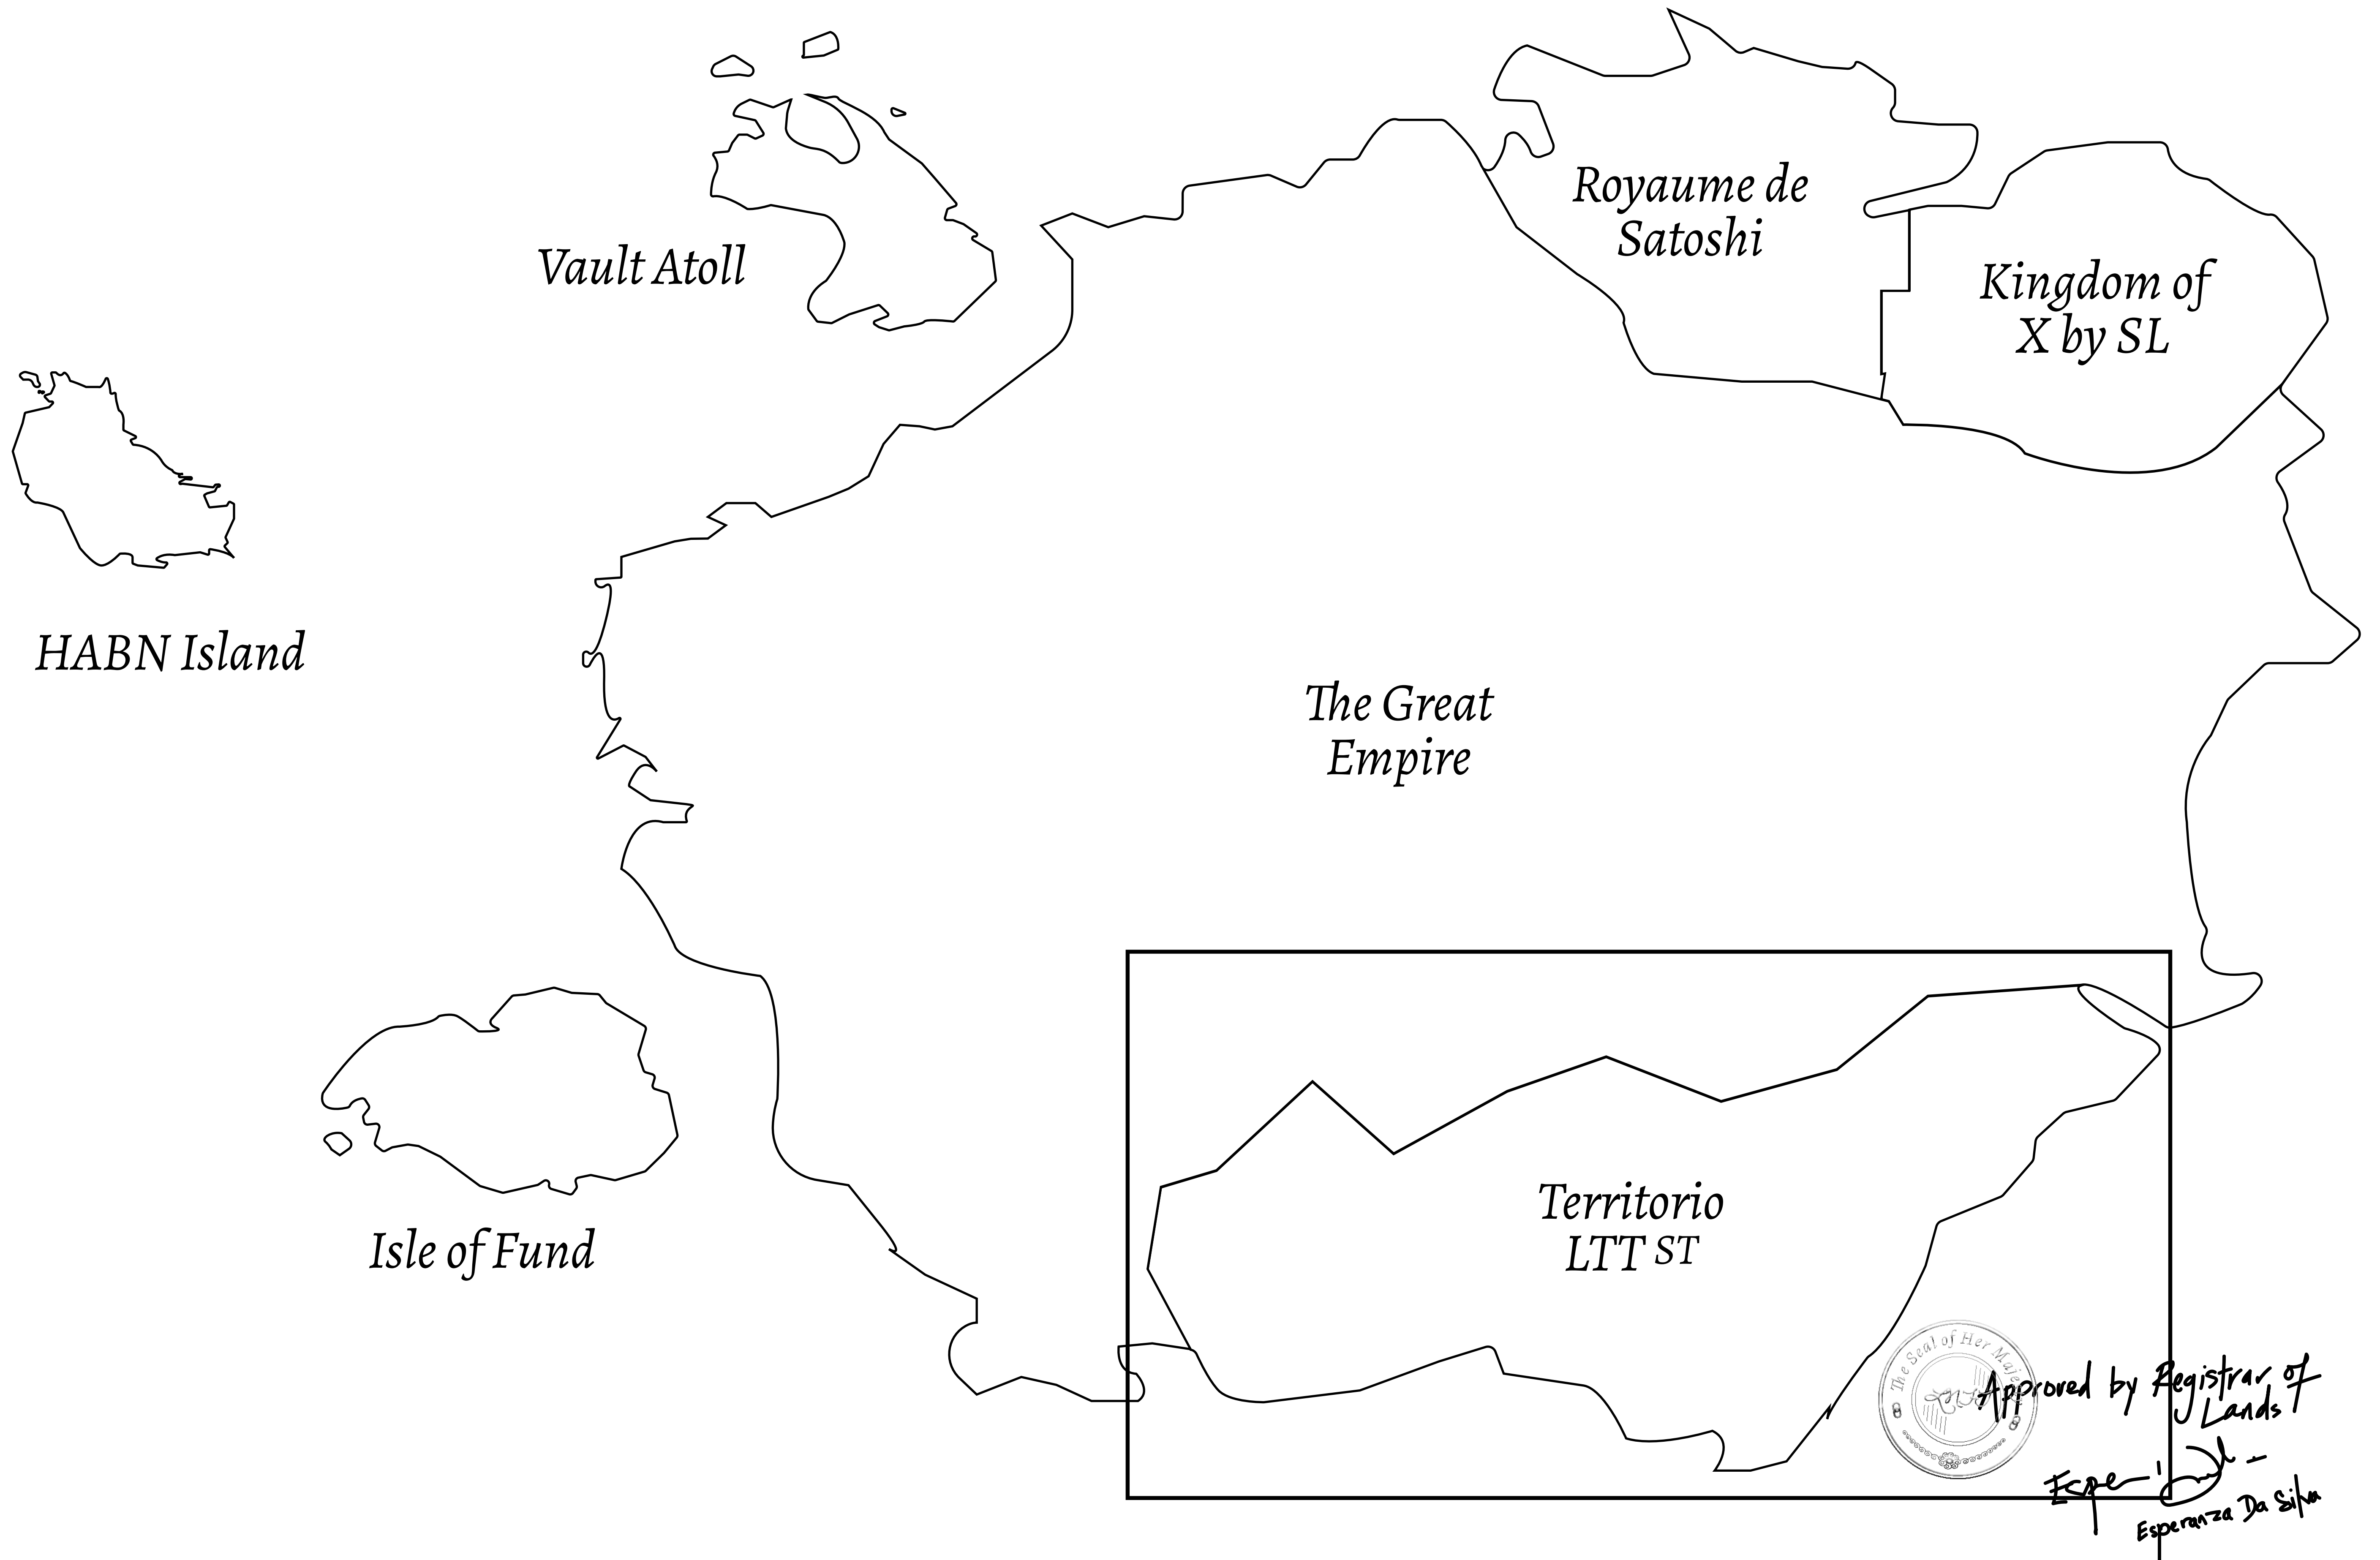

LOOT NFT WORLD

THE SPANISH ARMADA

The most flamboyant of all of the states, this Spanish-speaking territory houses a clash of cultures. From the LTT trades in the El Mercado district to the solicitations for invites to the Great Empire, and even the traveling Caravans, it is a transient place; people are always on the move on the way to the Great Empire or a trek through the Dividing Range to the Royaume De Satoshi. Commerce uses derivations of LTT such as LTTE, LTTB, and LTTC.

GEOGRAPHY

COASTLINE	193.03 KM (119.94 MILES)
BORDERS	OCEAN, THE GREAT EMPIRE
HIGHEST POINT	MT ELEUTHERIA +1392 M
LOWEST POINT	PUERTO DE LTT 0 M
PLOTS	1045
SCALE	1:50000

H.M. LNFT Land Registry		TITLE NUMBER	
		T1014-221121	
ADMINISTRATIVE AREA	TERRITORIO LTT ST	ISSUED 22 November 2021 <i>bl.</i>	SCALE 1/50000
OWNER ENTITLEMENT	Type W-T: Share of 0.1% of all BUN sales (rewarded in Credits) plus 1% of all LTT redeemed based on number of NFT Stories minted; Mint 4 NFT Stories		