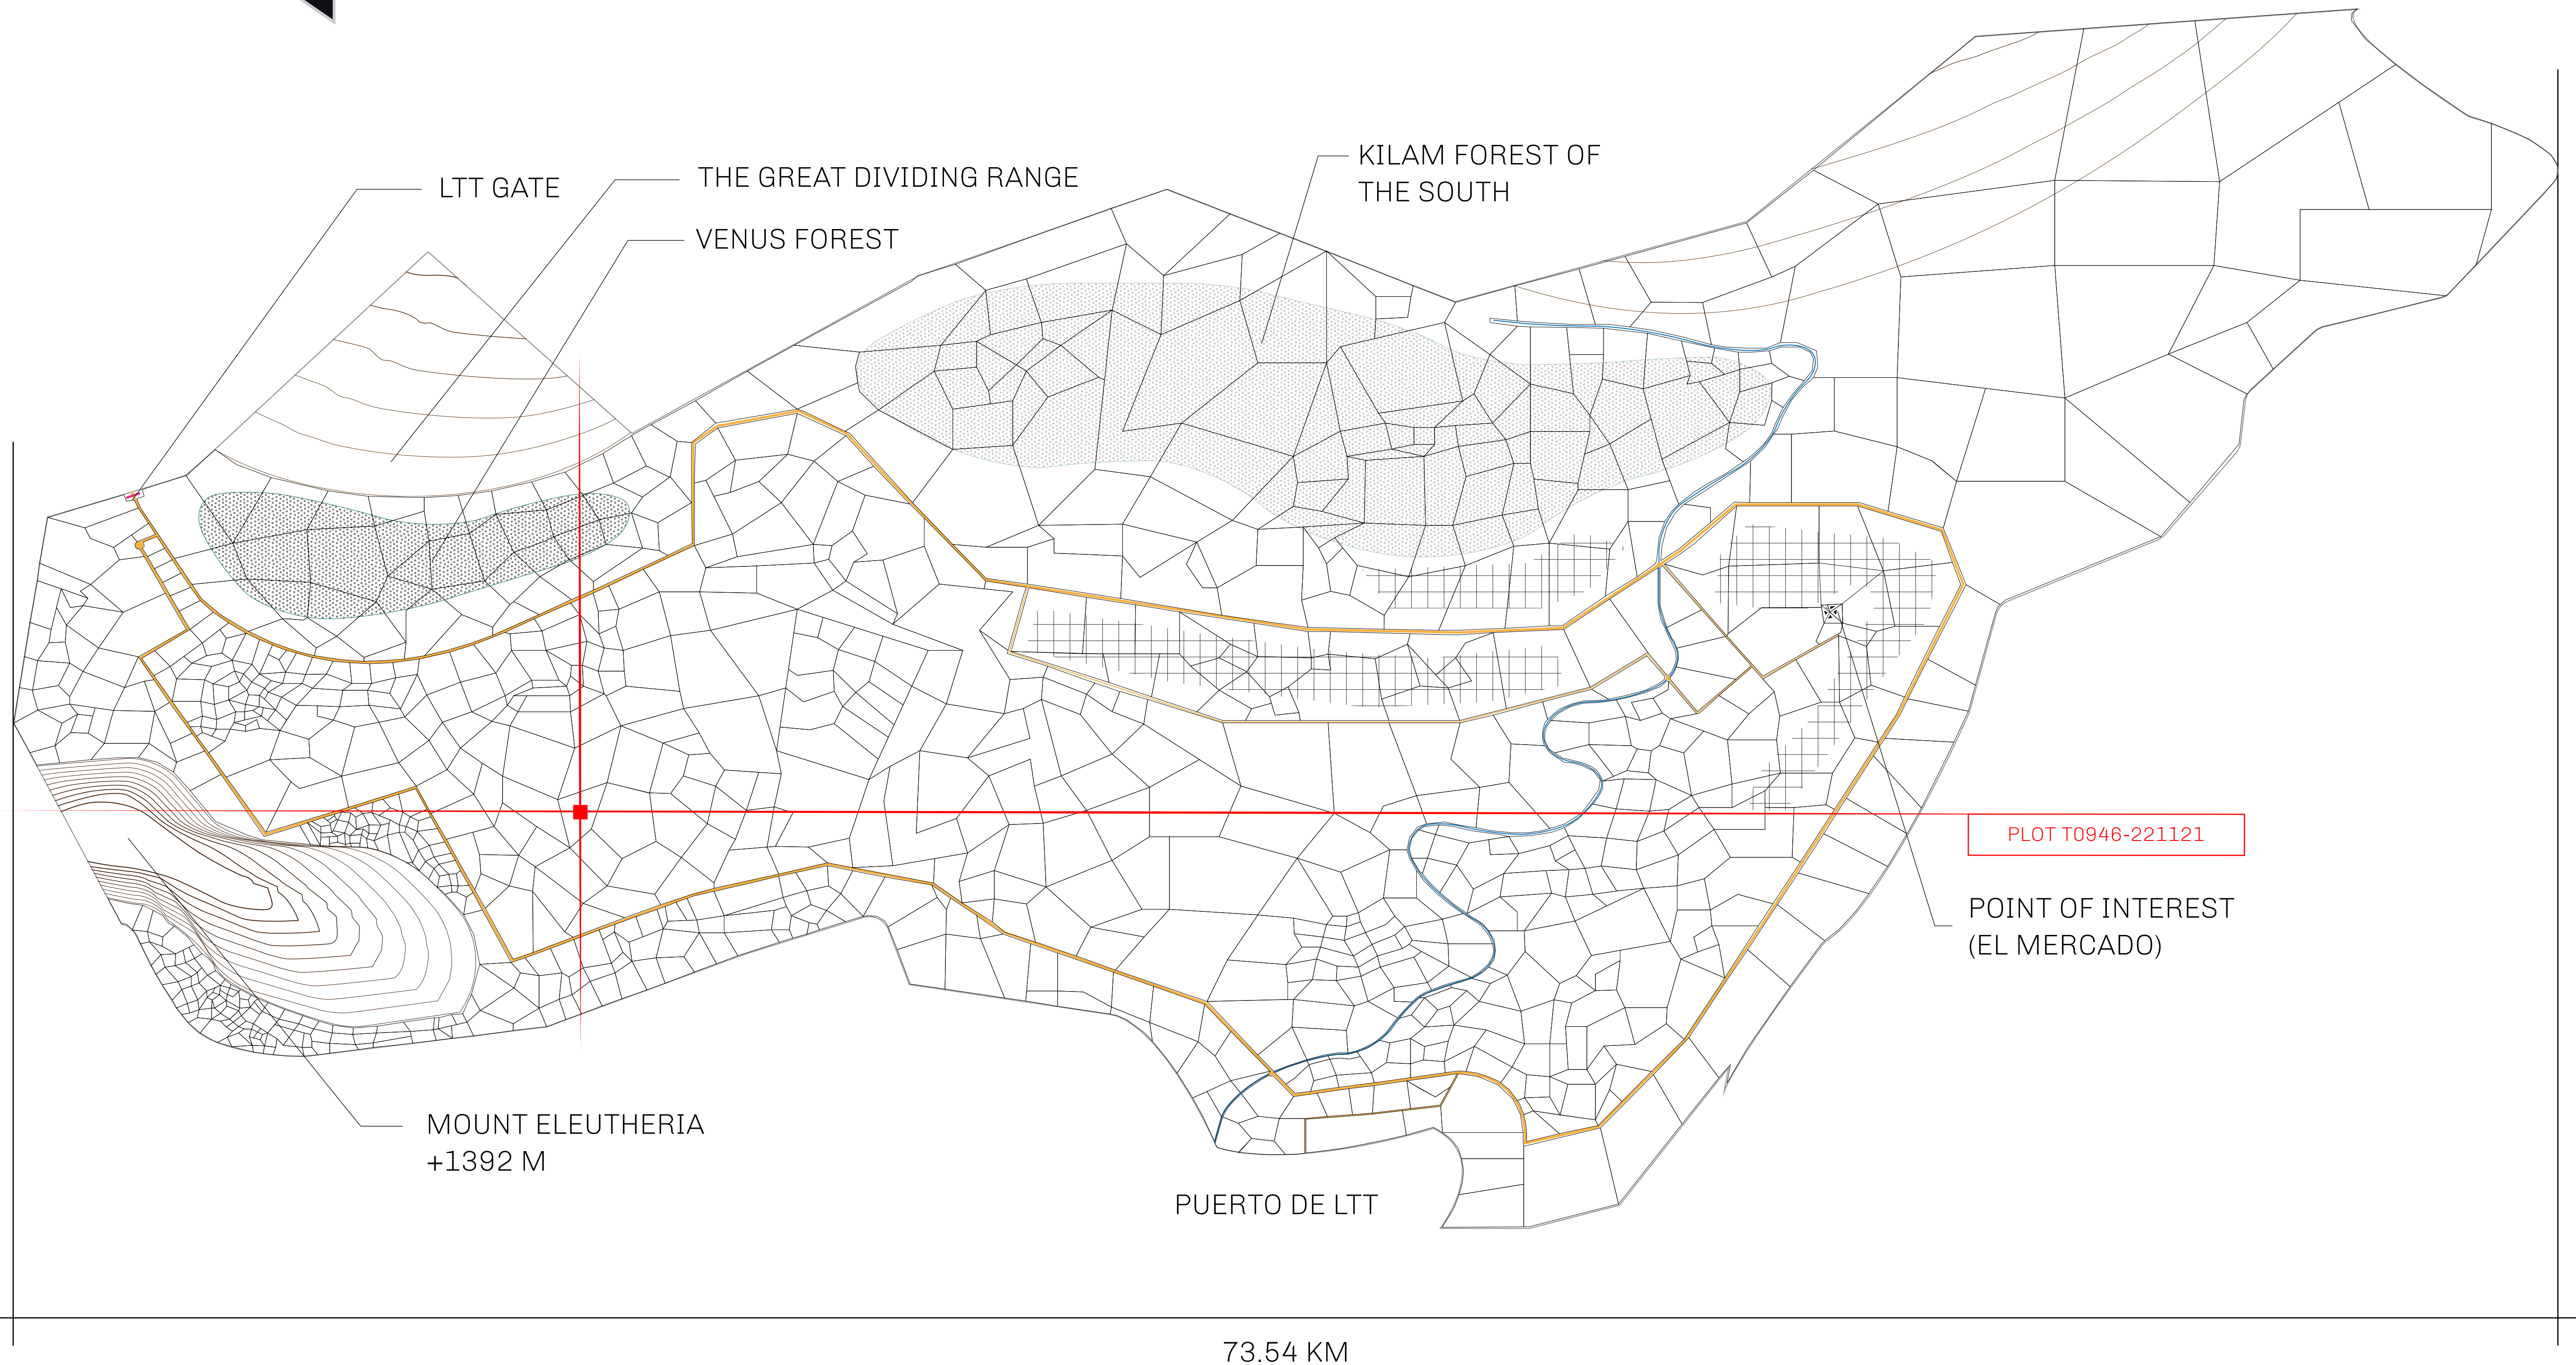

LOOT NFT WORLD

THE SPANISH ARMADA

The most flamboyant of all of the states, this Spanish-speaking territory houses a clash of cultures. From the LTT trades in the El Mercado district to the solicitations for invites to the Great Empire, and even the traveling Caravans, it is a transient place; people are always on the move on the way to the Great Empire or a trek through the Dividing Range to the Royaume De Satoshi. Commerce uses derivations of LTT such as LTTE, LTTB, and LTTTC.

GEOGRAPHY

COASTLINE	193.03 KM (119.94 MILES)
BORDERS	OCEAN, THE GREAT EMPIRE
HIGHEST POINT	MT ELEUTHERIA +1392 M
LOWEST POINT	PUERTO DE LTT 0 M
PLOTS	1045
SCALE	1:50000

H.M. LNFT Land Registry		TITLE NUMBER	
		T0946-221121	
ADMINISTRATIVE AREA	TERRITORIO LTT ST	ISSUED 22 November 2021 <i>BJ.</i>	SCALE 1/50000
OWNER ENTITLEMENT	Type W-T: Share of 0.1% of all BUN sales (rewarded in Credits) plus 1% of all LTT redeemed based on number of NFT Stories minted; Mint 4 NFT Stories		

OFFICIAL PERSPECTIVE SHEET FOR FILING
Indicate vantage point for each drawing. Copy and
mark each sheet required prior to filing.

Guide - Vantage point should be
indicated as shown in the diagram: