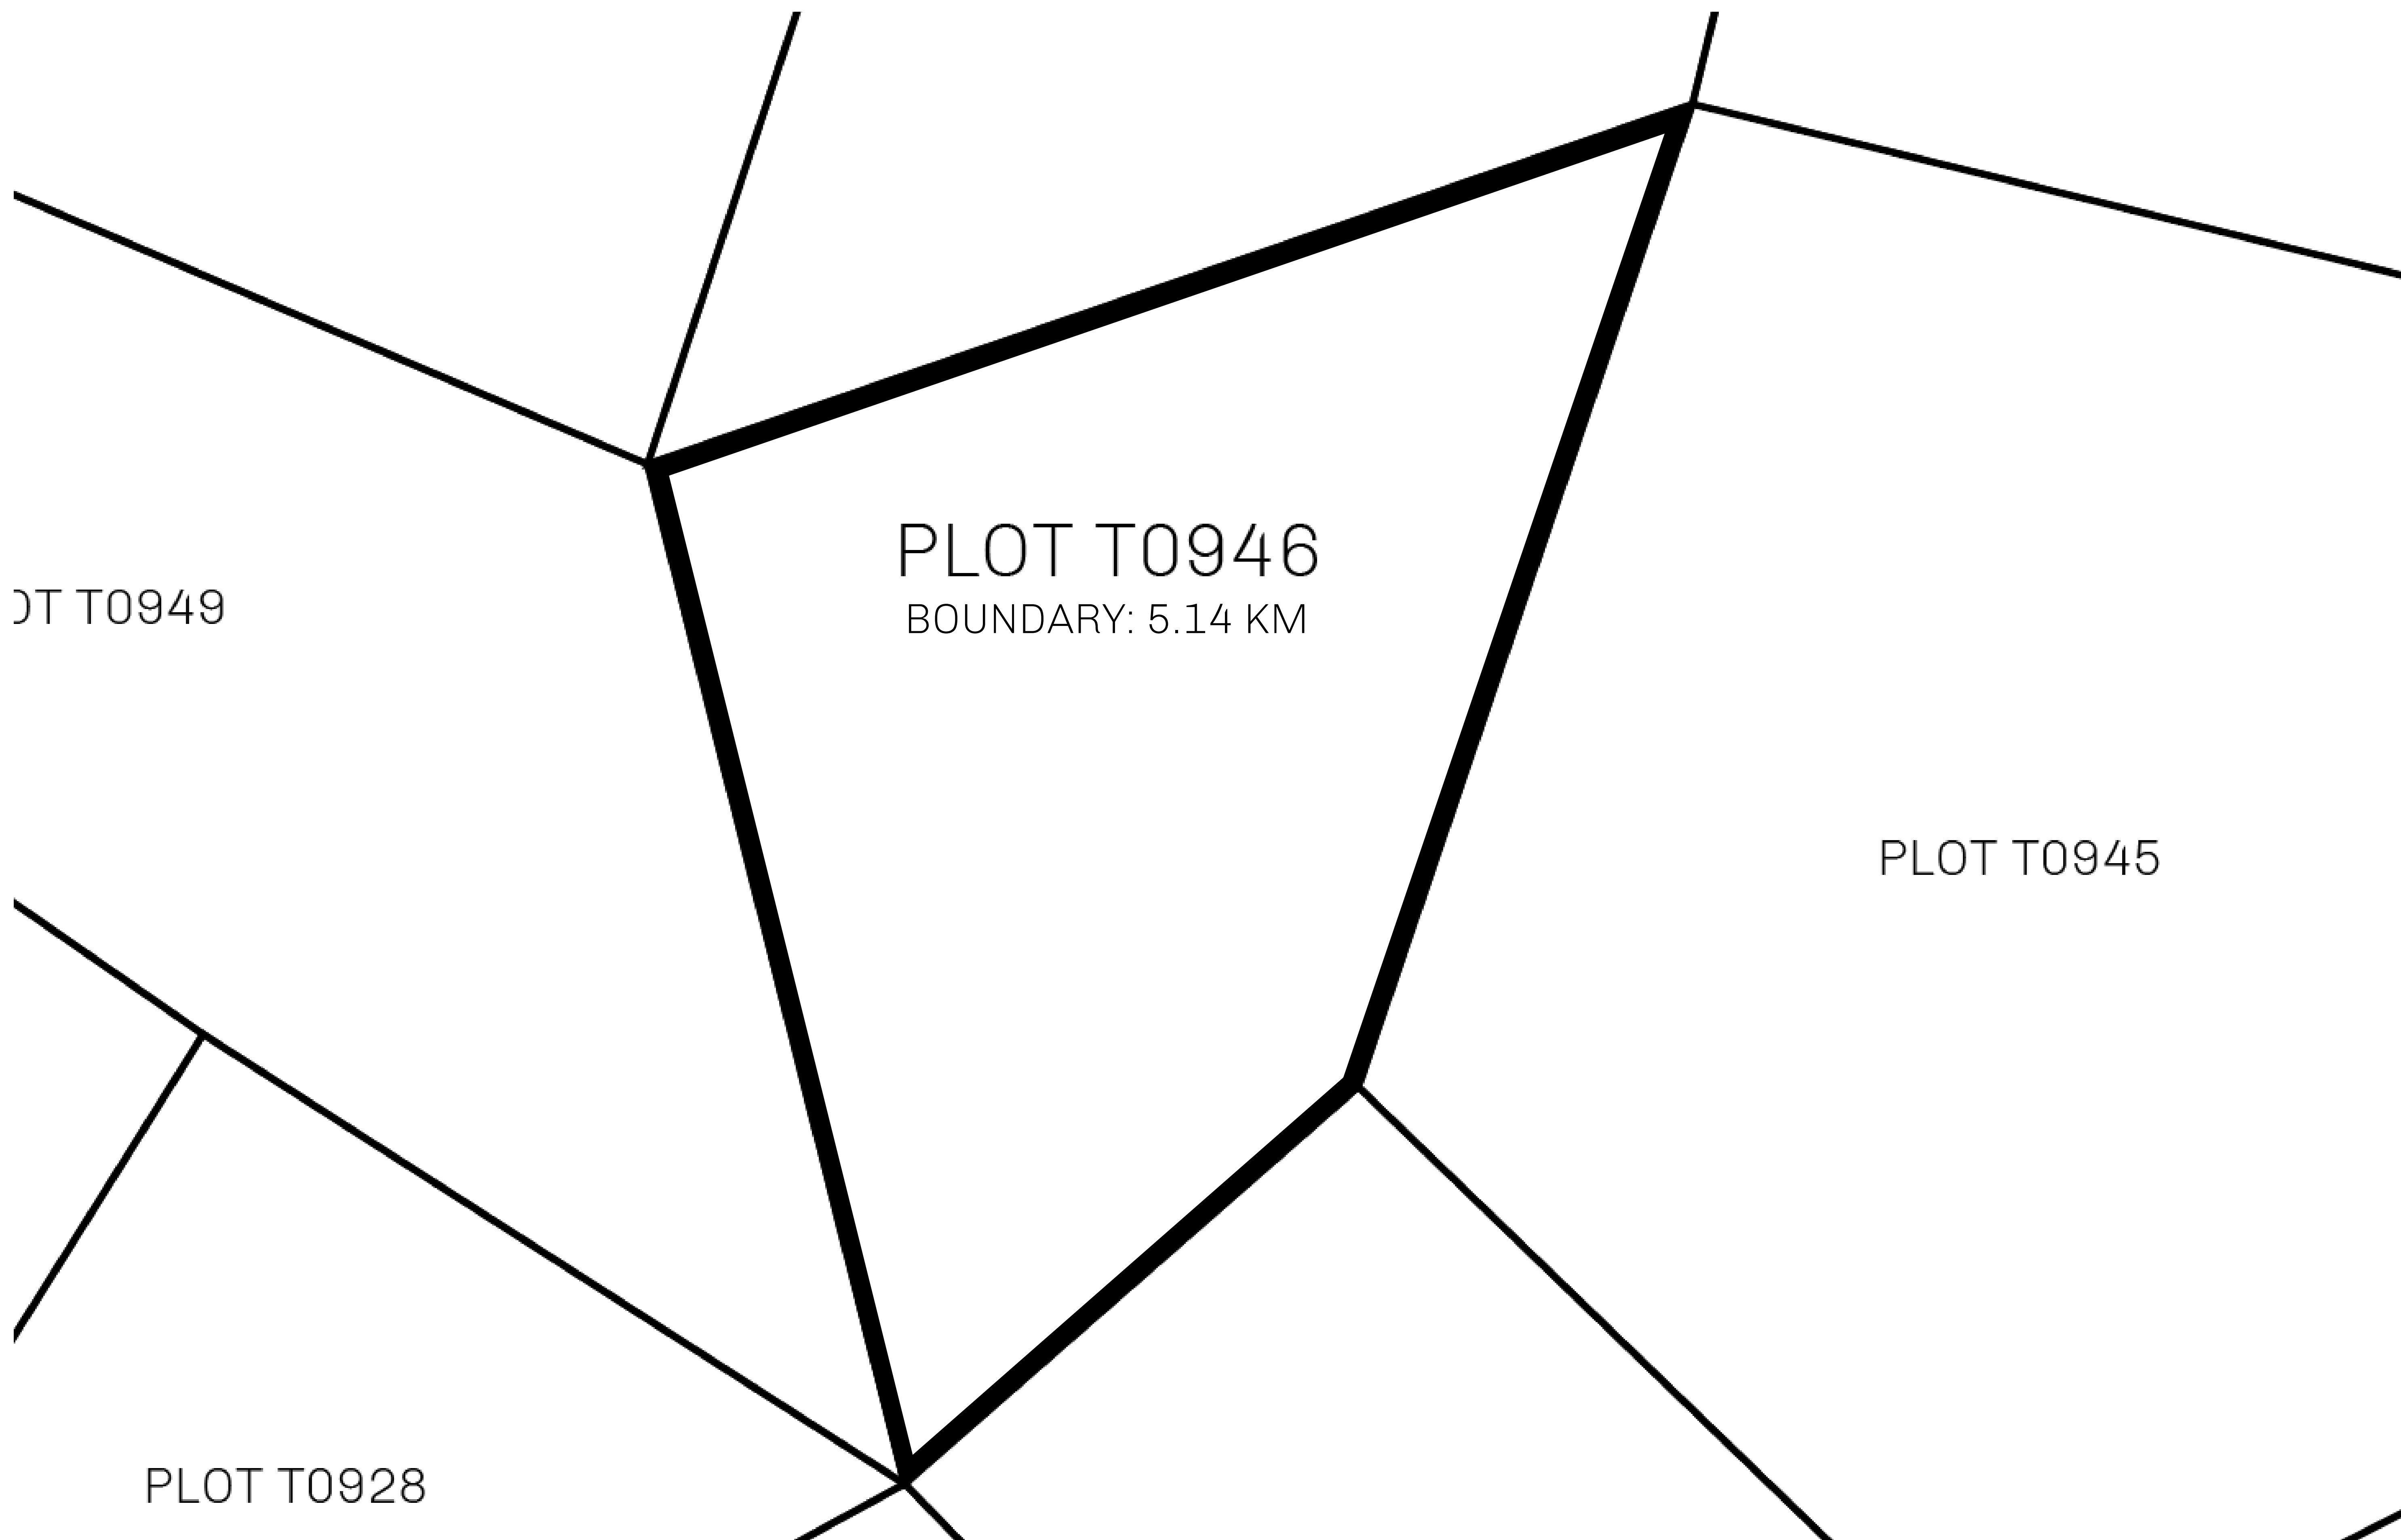

LOOT NFT WORLD

THE SPANISH ARMADA

The most flamboyant of all of the states, this Spanish-speaking territory houses a clash of cultures. From the LTT trades in the El Mercado district to the solicitations for invites to the Great Empire, and even the traveling Caravans, it is a transient place; people are always on the move on the way to the Great Empire or a trek through the Dividing Range to the Royaume De Satoshi. Commerce uses derivations of LTT such as LTTE, LTTB, and LTTTC.

GEOGRAPHY

COASTLINE	193.03 KM (119.94 MILES)
BORDERS	OCEAN, THE GREAT EMPIRE
HIGHEST POINT	MT ELEUTHERIA +1392 M
LOWEST POINT	PUERTO DE LTT 0 M
PLOTS	1045
SCALE	1:50000

H.M. LNFT Land Registry		TITLE NUMBER	
		T0946-221121	
ADMINISTRATIVE AREA	TERRITORIO LTT ST	ISSUED 22 November 2021 <i>BJ.</i>	SCALE 1/50000
OWNER ENTITLEMENT	Type W-T: Share of 0.1% of all BUN sales (rewarded in Credits) plus 1% of all LTT redeemed based on number of NFT Stories minted; Mint 4 NFT Stories		

OFFICIAL PERSPECTIVE SHEET FOR FILING
Indicate vantage point for each drawing. Copy and
mark each sheet required prior to filing.

Guide - Vantage point should be
indicated as shown in the diagram: