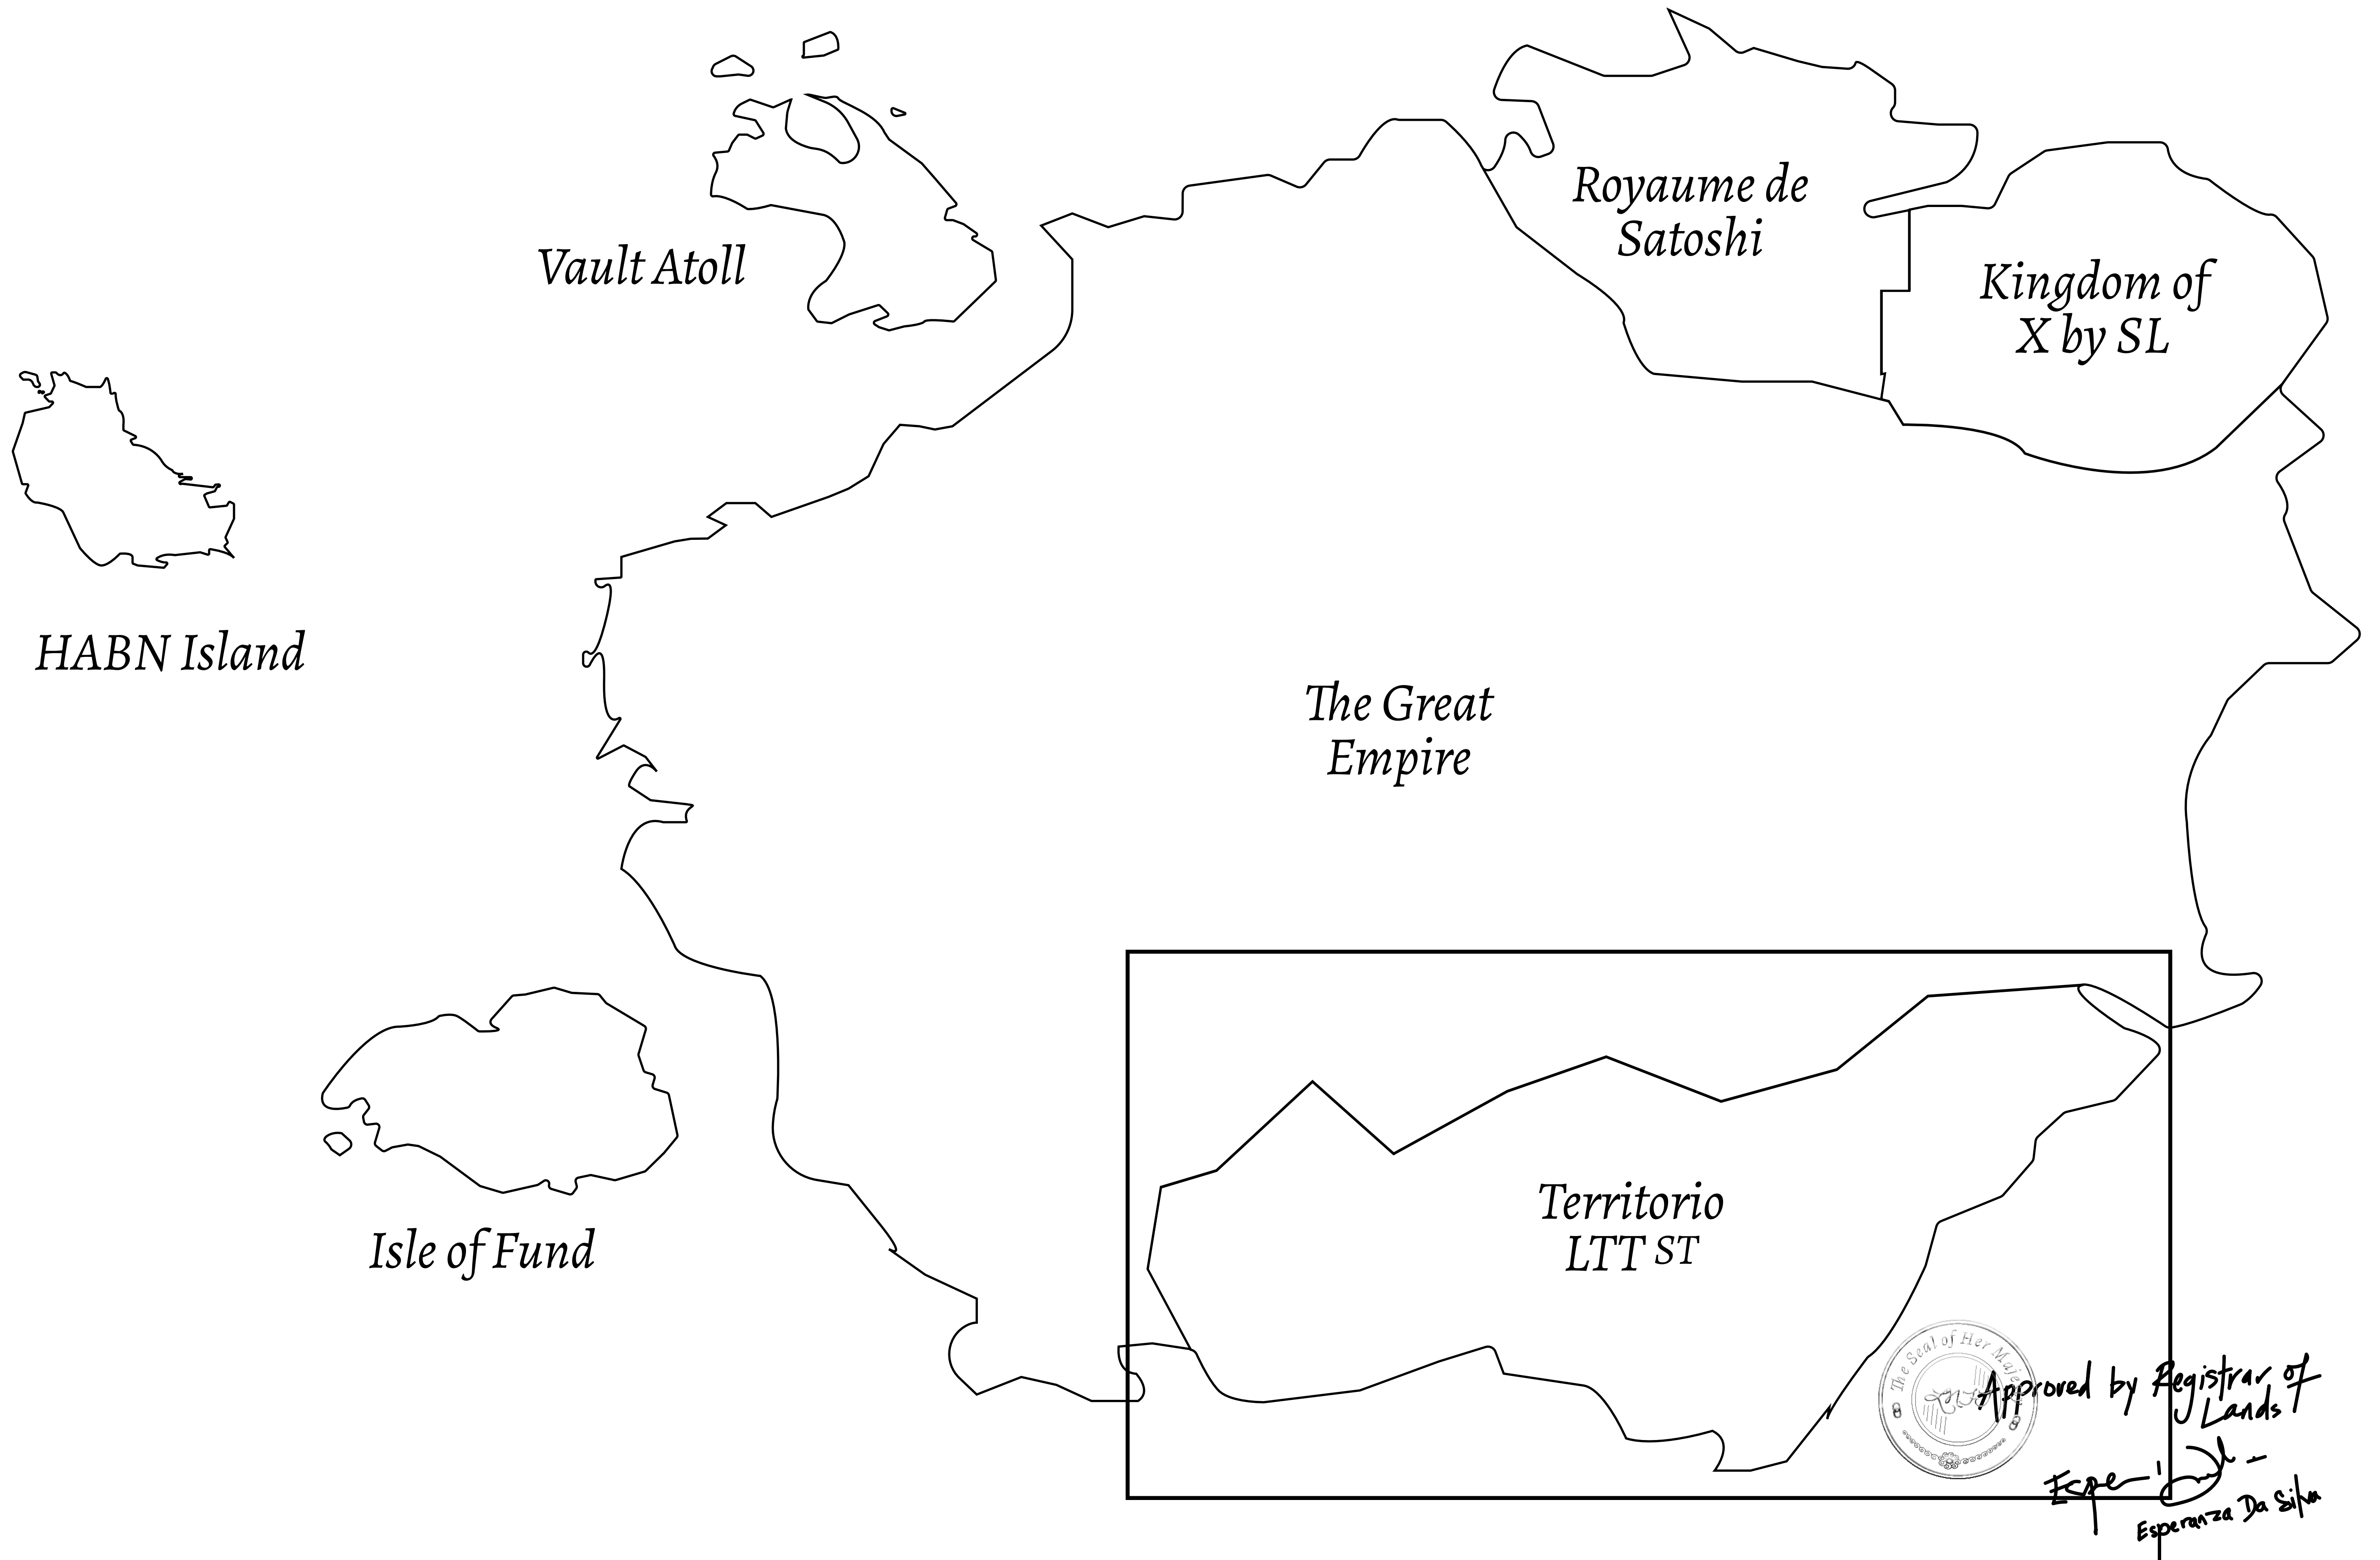

LOOT NFT WORLD

THE SPANISH ARMADA

The most flamboyant of all of the states, this Spanish-speaking territory houses a clash of cultures. From the LTT trades in the El Mercado district to the solicitations for invites to the Great Empire, and even the traveling Caravans, it is a transient place; people are always on the move on the way to the Great Empire or a trek through the Dividing Range to the Royaume De Satoshi. Commerce uses derivations of LTT such as LTTE, LTTB, and LTTTC.

GEOGRAPHY

COASTLINE	193.03 KM (119.94 MILES)
BORDERS	OCEAN, THE GREAT EMPIRE
HIGHEST POINT	MT ELEUTHERIA +1392 M
LOWEST POINT	PUERTO DE LTT 0 M
PLOTS	1045
SCALE	1:50000

H.M. LNFT Land Registry		TITLE NUMBER	
		T0946-221121	
ADMINISTRATIVE AREA	TERRITORIO LTT ST	ISSUED 22 November 2021 <i>BJ.</i>	SCALE 1/50000
OWNER ENTITLEMENT	Type W-T: Share of 0.1% of all BUN sales (rewarded in Credits) plus 1% of all LTT redeemed based on number of NFT Stories minted; Mint 4 NFT Stories		