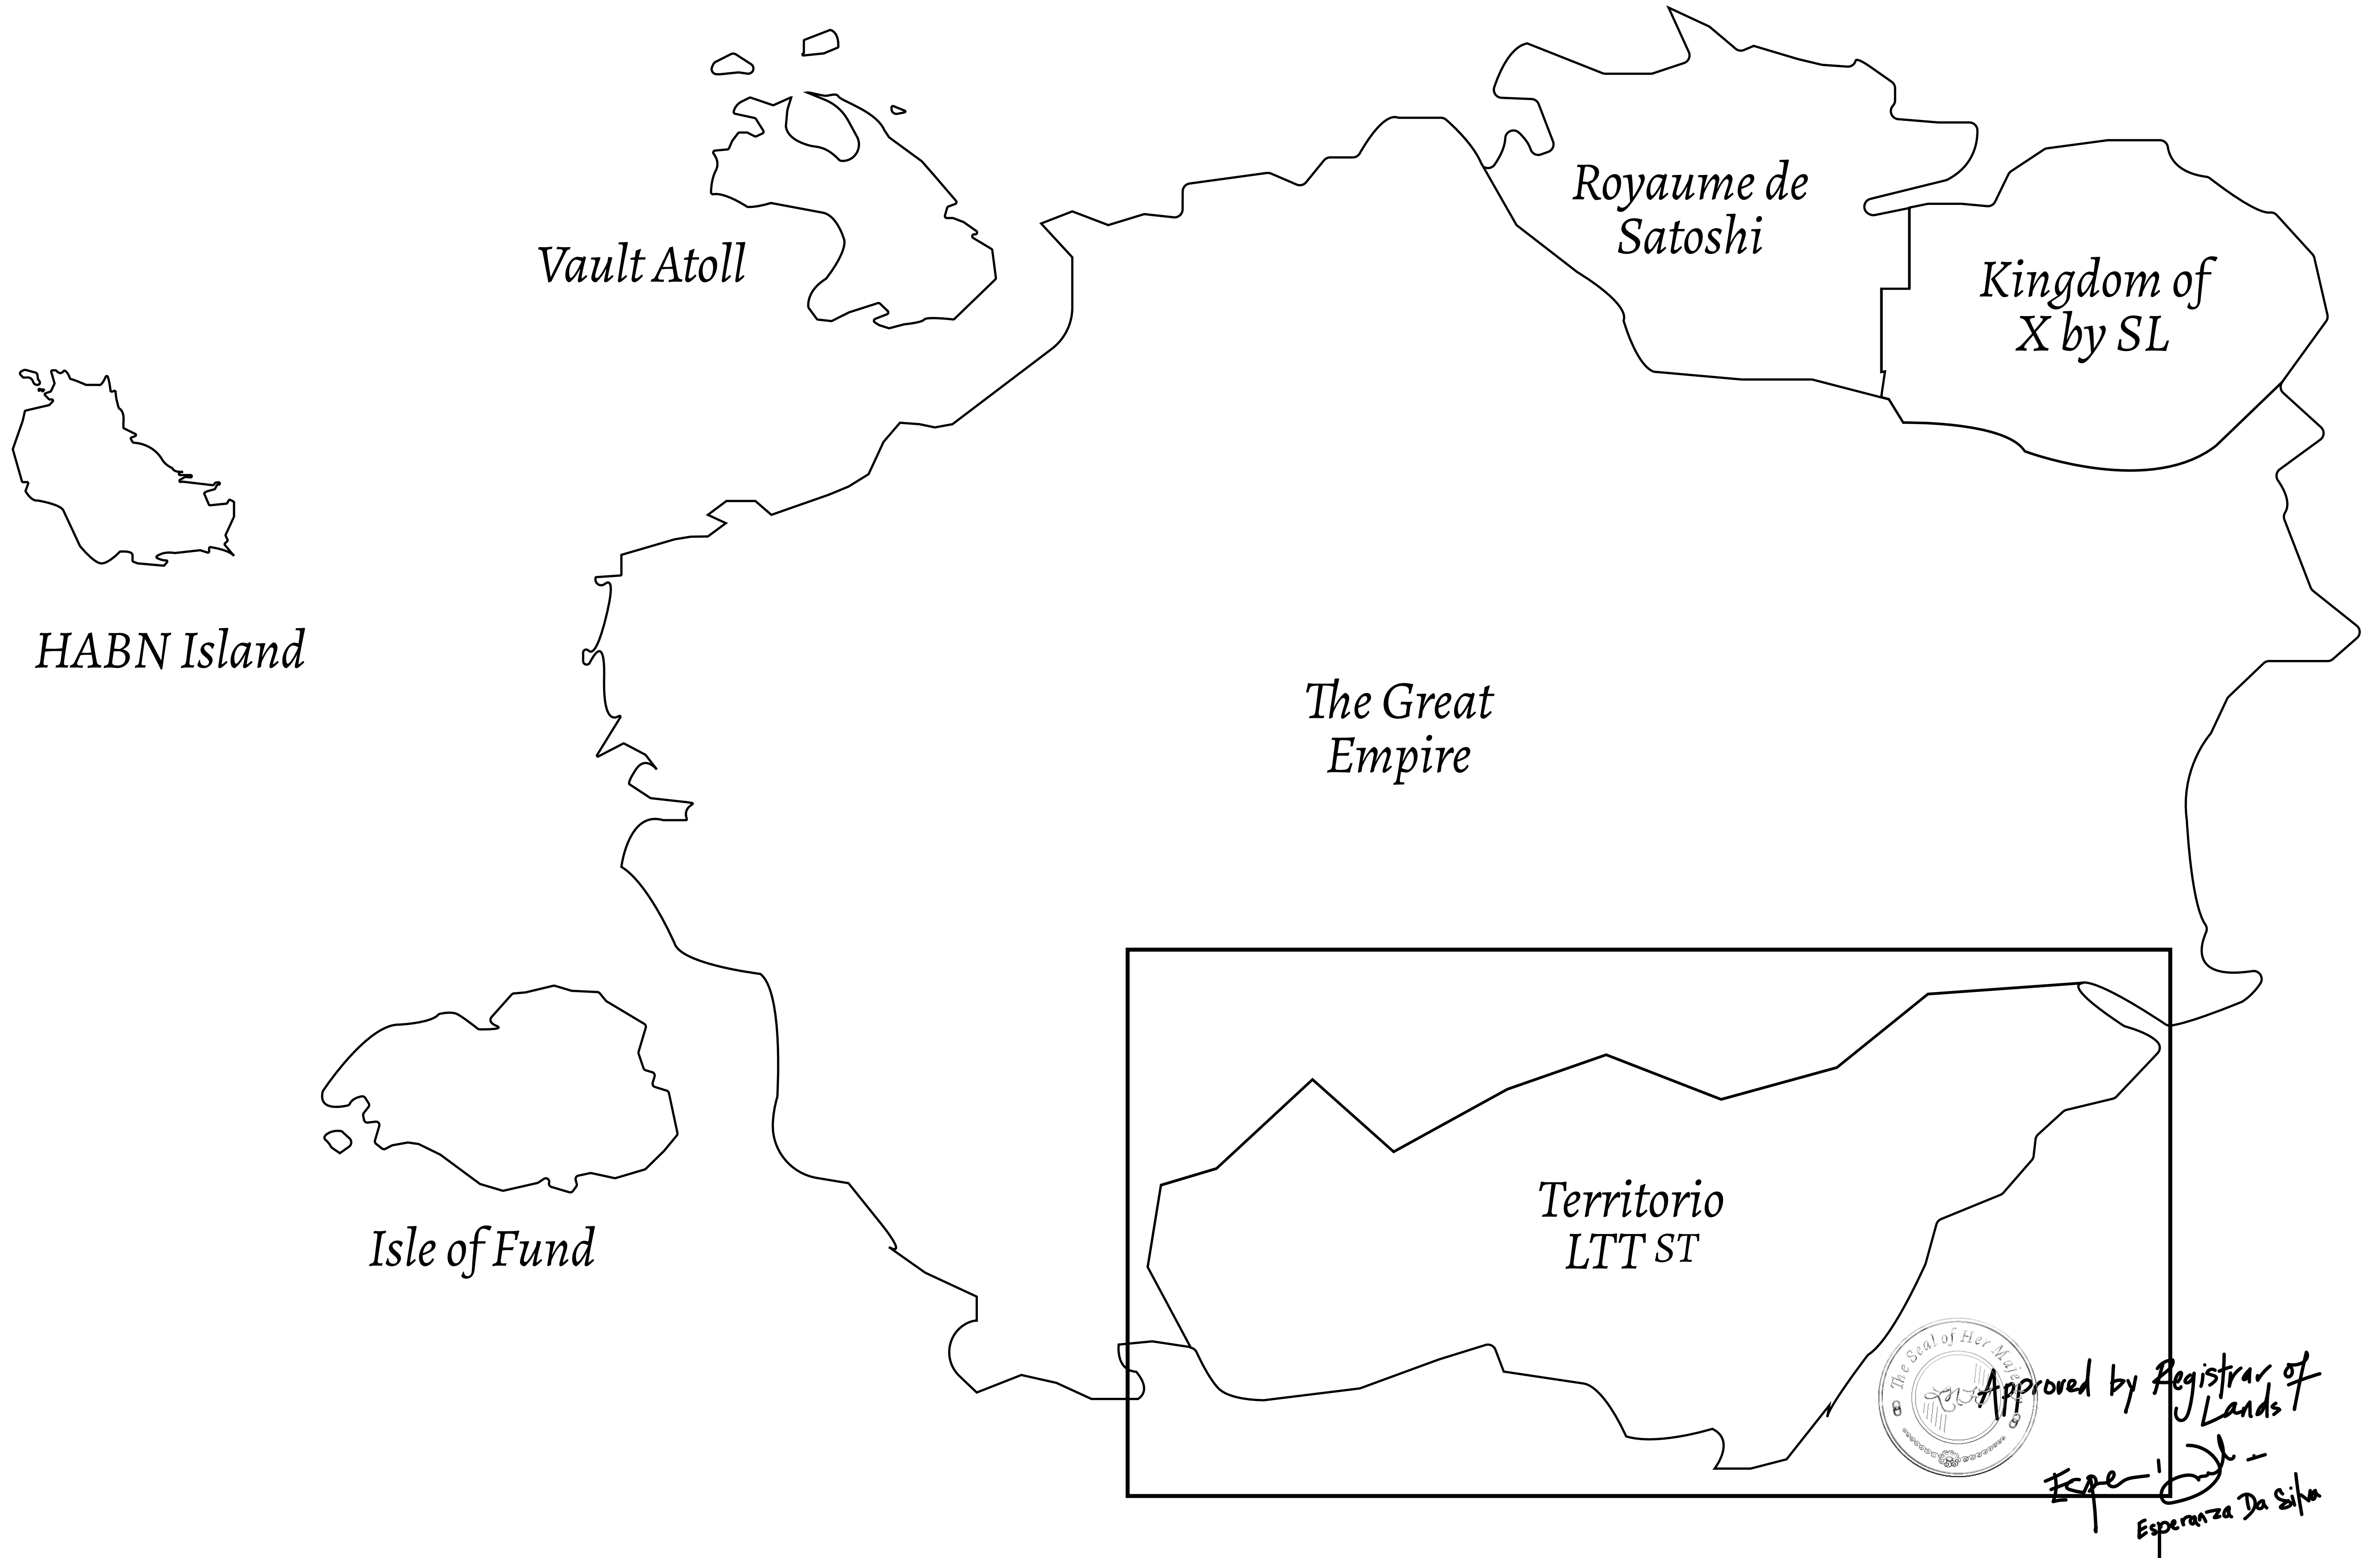

LOOT NFT WORLD

THE SPANISH ARMADA

The most flamboyant of all of the states, this Spanish-speaking territory houses a clash of cultures. From the LTT trades in the El Mercado district to the solicitations for invites to the Great Empire, and even the traveling Caravans, it is a transient place; people are always on the move on the way to the Great Empire or a trek through the Dividing Range to the Royaume De Satoshi. Commerce uses derivations of LTT such as LTTE, LTTB, and LTTC.

GEOGRAPHY

COASTLINE	193.03 KM (119.94 MILES)
BORDERS	OCEAN, THE GREAT EMPIRE
HIGHEST POINT	MT ELEUTHERIA +1392 M
LOWEST POINT	PUERTO DE LTT 0 M
PLOTS	1045
SCALE	1:50000

H.M. LNFT Land Registry		TITLE NUMBER	
		T0938-221121	
ADMINISTRATIVE AREA	TERRITORIO LTT ST	ISSUED 22 November 2021 <i>BJ.</i>	SCALE 1/50000
OWNER ENTITLEMENT	Type W-T: Share of 0.1% of all BUN sales (rewarded in Credits) plus 1% of all LTT redeemed based on number of NFT Stories minted; Mint 4 NFT Stories		