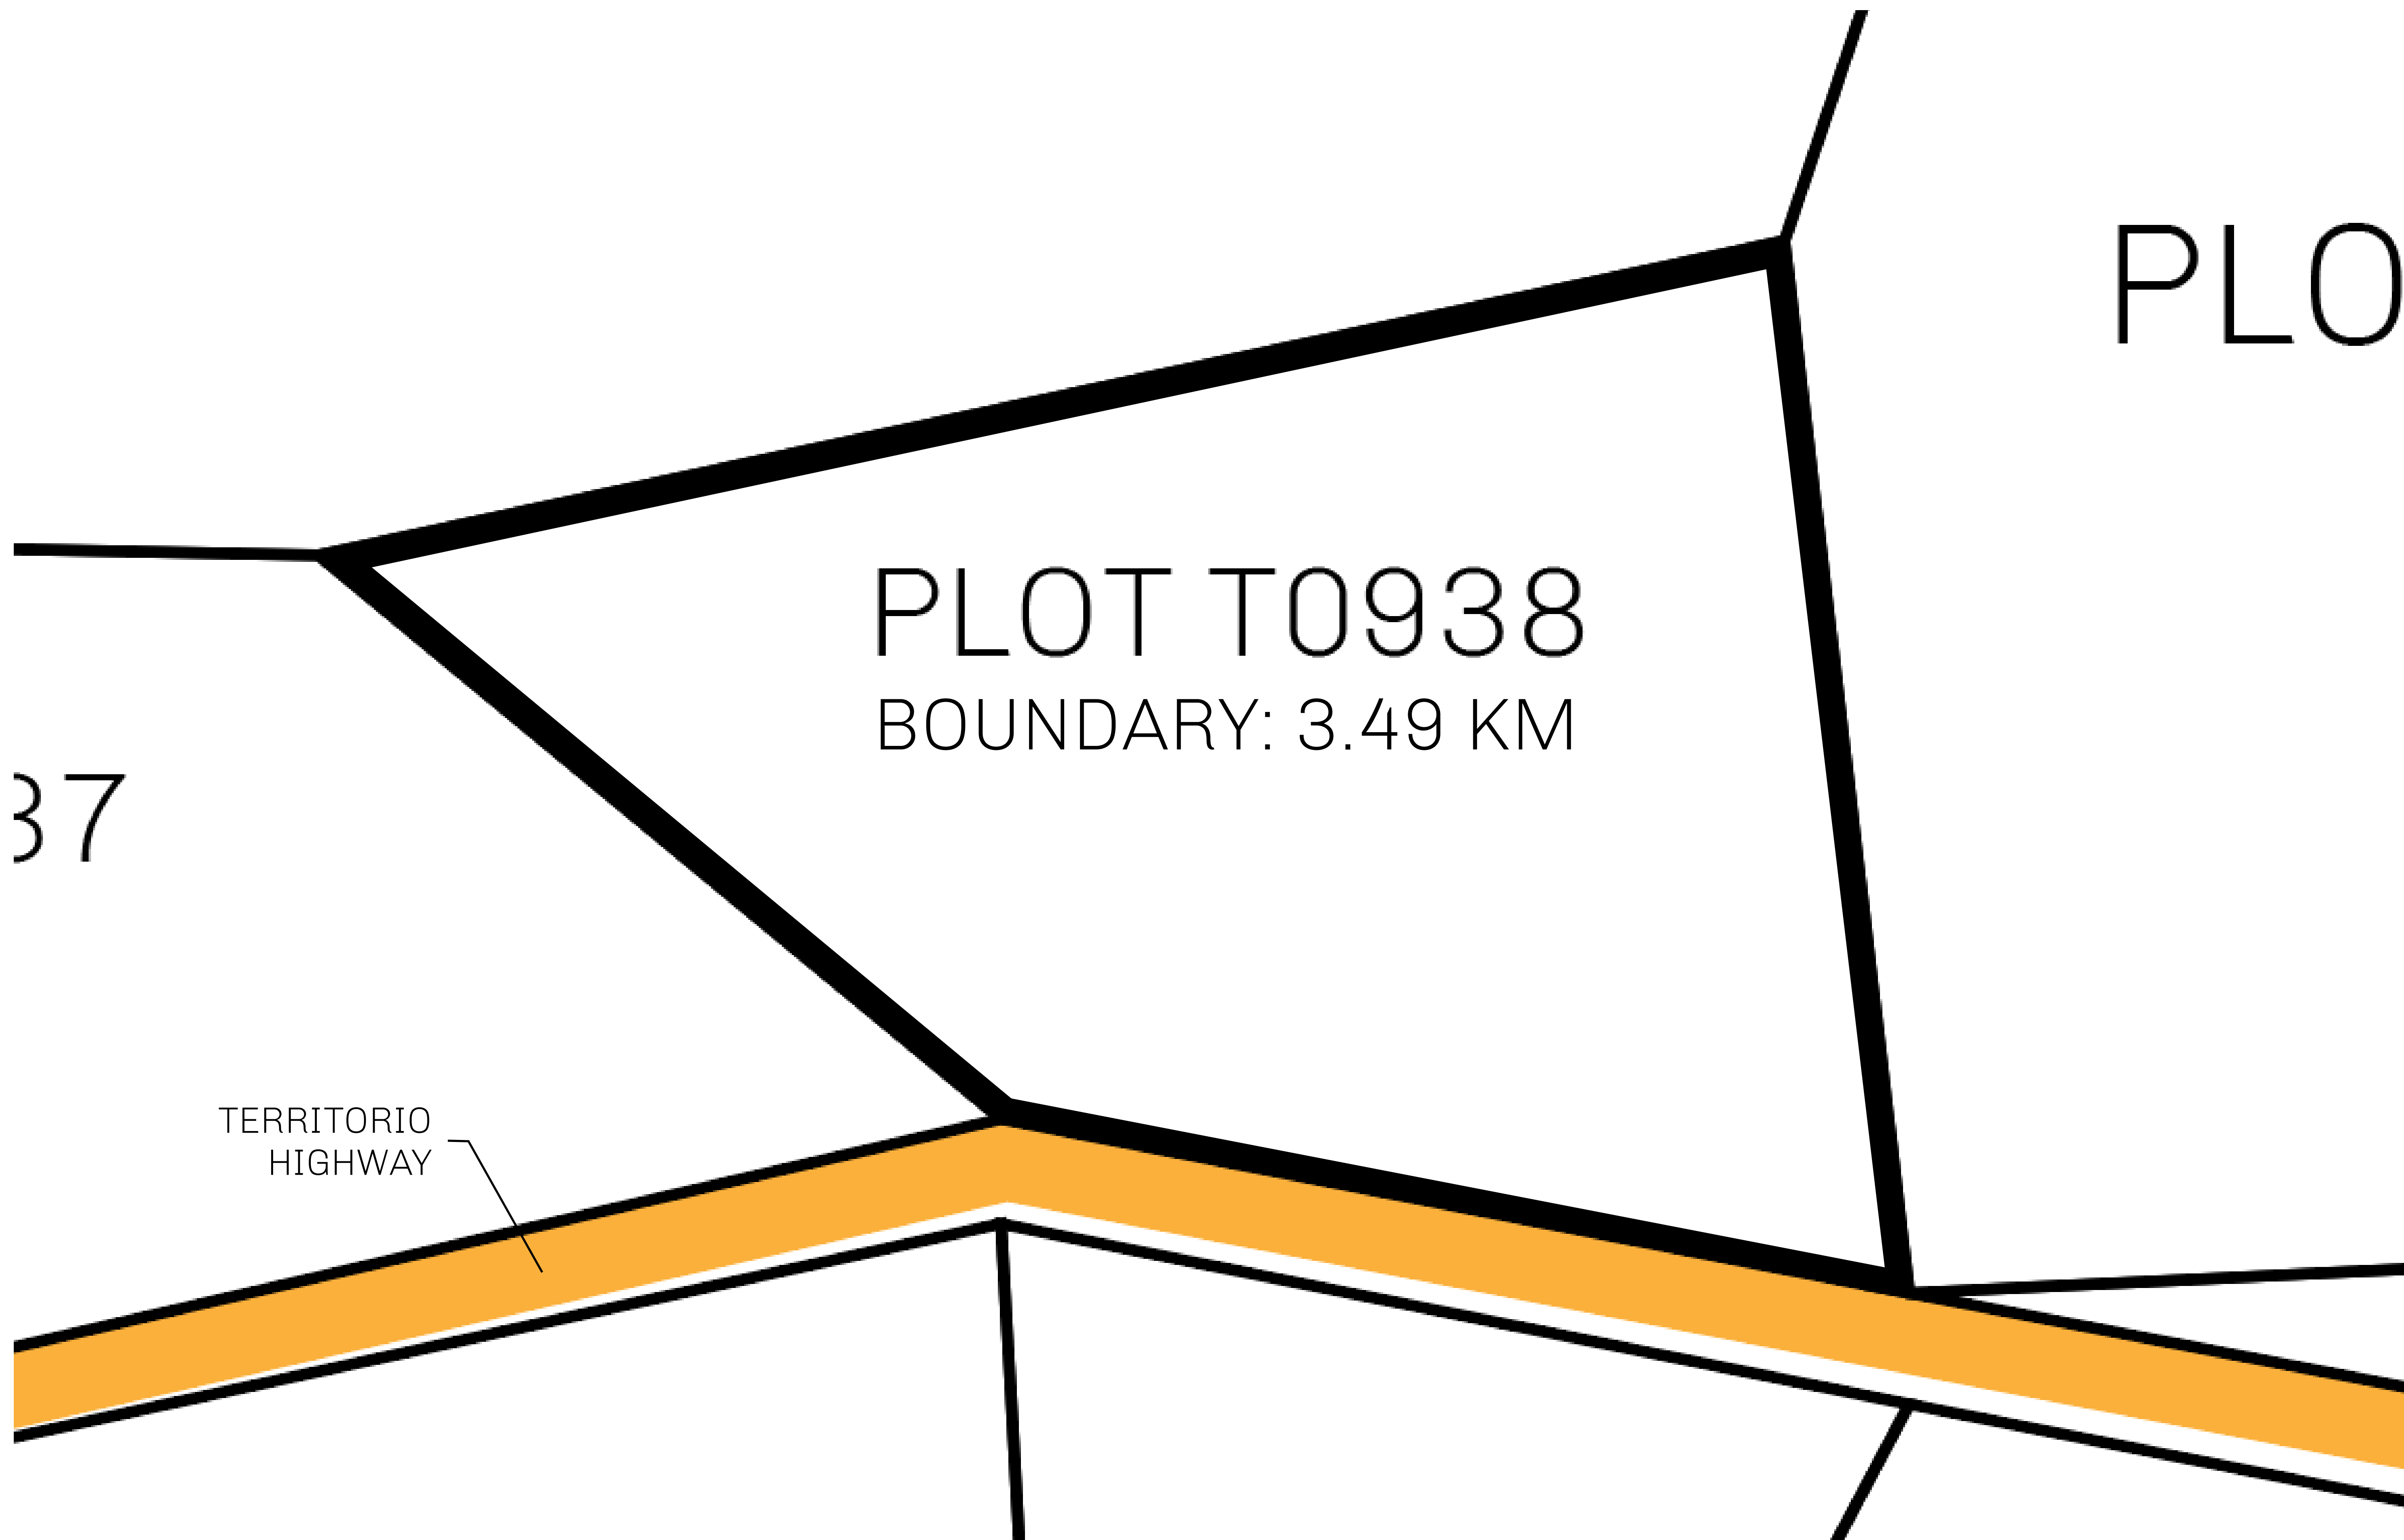

LOOT NFT WORLD

THE SPANISH ARMADA

The most flamboyant of all of the states, this Spanish-speaking territory houses a clash of cultures. From the LTT trades in the El Mercado district to the solicitations for invites to the Great Empire, and even the traveling Caravans, it is a transient place; people are always on the move on the way to the Great Empire or a trek through the Dividing Range to the Royaume De Satoshi. Commerce uses derivations of LTT such as LTTE, LTTB, and LTTC.

GEOGRAPHY

COASTLINE	193.03 KM (119.94 MILES)
BORDERS	OCEAN, THE GREAT EMPIRE
HIGHEST POINT	MT ELEUTHERIA +1392 M
LOWEST POINT	PUERTO DE LTT 0 M
PLOTS	1045
SCALE	1:50000

H.M. LNFT Land Registry		TITLE NUMBER	
		T0938-221121	
ADMINISTRATIVE AREA	TERRITORIO LTT ST	ISSUED 22 November 2021 <i>BJ.</i>	SCALE 1/50000
OWNER ENTITLEMENT	Type W-T: Share of 0.1% of all BUN sales (rewarded in Credits) plus 1% of all LTT redeemed based on number of NFT Stories minted; Mint 4 NFT Stories		

OFFICIAL PERSPECTIVE SHEET FOR FILING
Indicate vantage point for each drawing. Copy and
mark each sheet required prior to filing.

Guide - Vantage point should be
indicated as shown in the diagram: