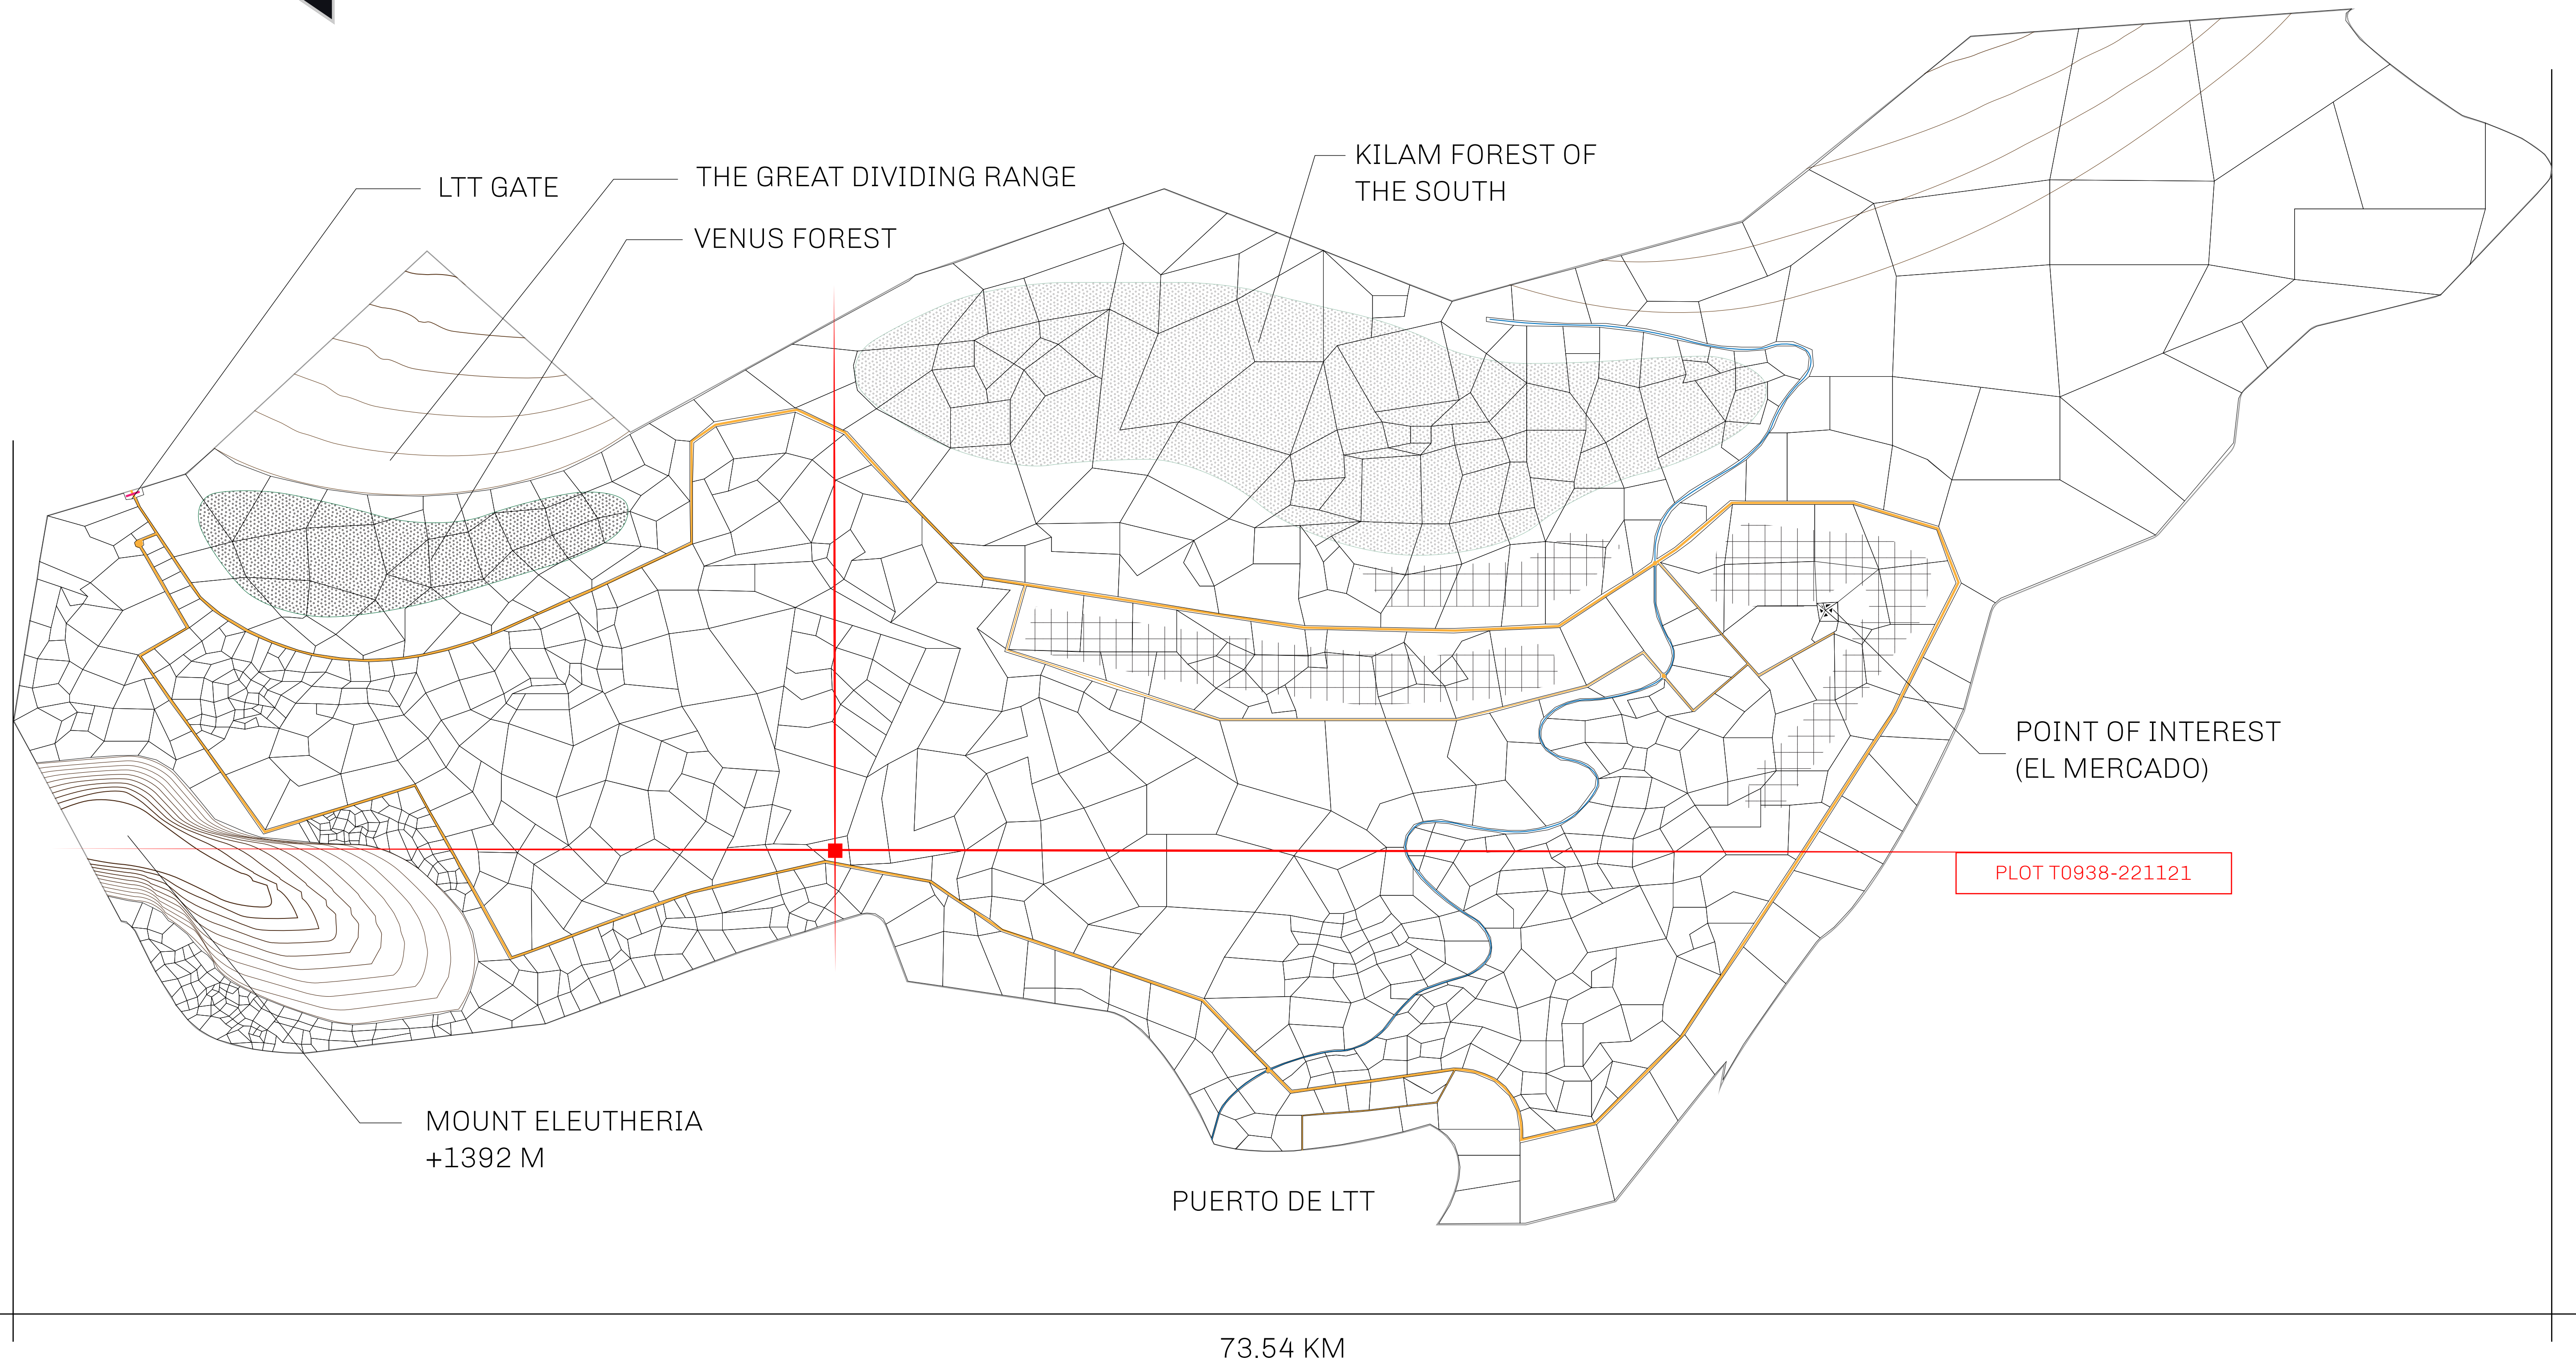

LOOT NFT WORLD

THE SPANISH ARMADA

The most flamboyant of all of the states, this Spanish-speaking territory houses a clash of cultures. From the LTT trades in the El Mercado district to the solicitations for invites to the Great Empire, and even the traveling Caravans, it is a transient place; people are always on the move on the way to the Great Empire or a trek through the Dividing Range to the Royaume De Satoshi. Commerce uses derivations of LTT such as LTTE, LTTB, and LTTC.

GEOGRAPHY

COASTLINE	193.03 KM (119.94 MILES)
BORDERS	OCEAN, THE GREAT EMPIRE
HIGHEST POINT	MT ELEUTHERIA +1392 M
LOWEST POINT	PUERTO DE LTT 0 M
PLOTS	1045
SCALE	1:50000

H.M. LNFT Land Registry		TITLE NUMBER	
		T0938-221121	
ADMINISTRATIVE AREA	TERRITORIO LTT ST	ISSUED 22 November 2021 <i>BJ.</i>	SCALE 1/50000
OWNER ENTITLEMENT	Type W-T: Share of 0.1% of all BUN sales (rewarded in Credits) plus 1% of all LTT redeemed based on number of NFT Stories minted; Mint 4 NFT Stories		

OFFICIAL PERSPECTIVE SHEET FOR FILING
Indicate vantage point for each drawing. Copy and
mark each sheet required prior to filing.

Guide - Vantage point should be
indicated as shown in the diagram: