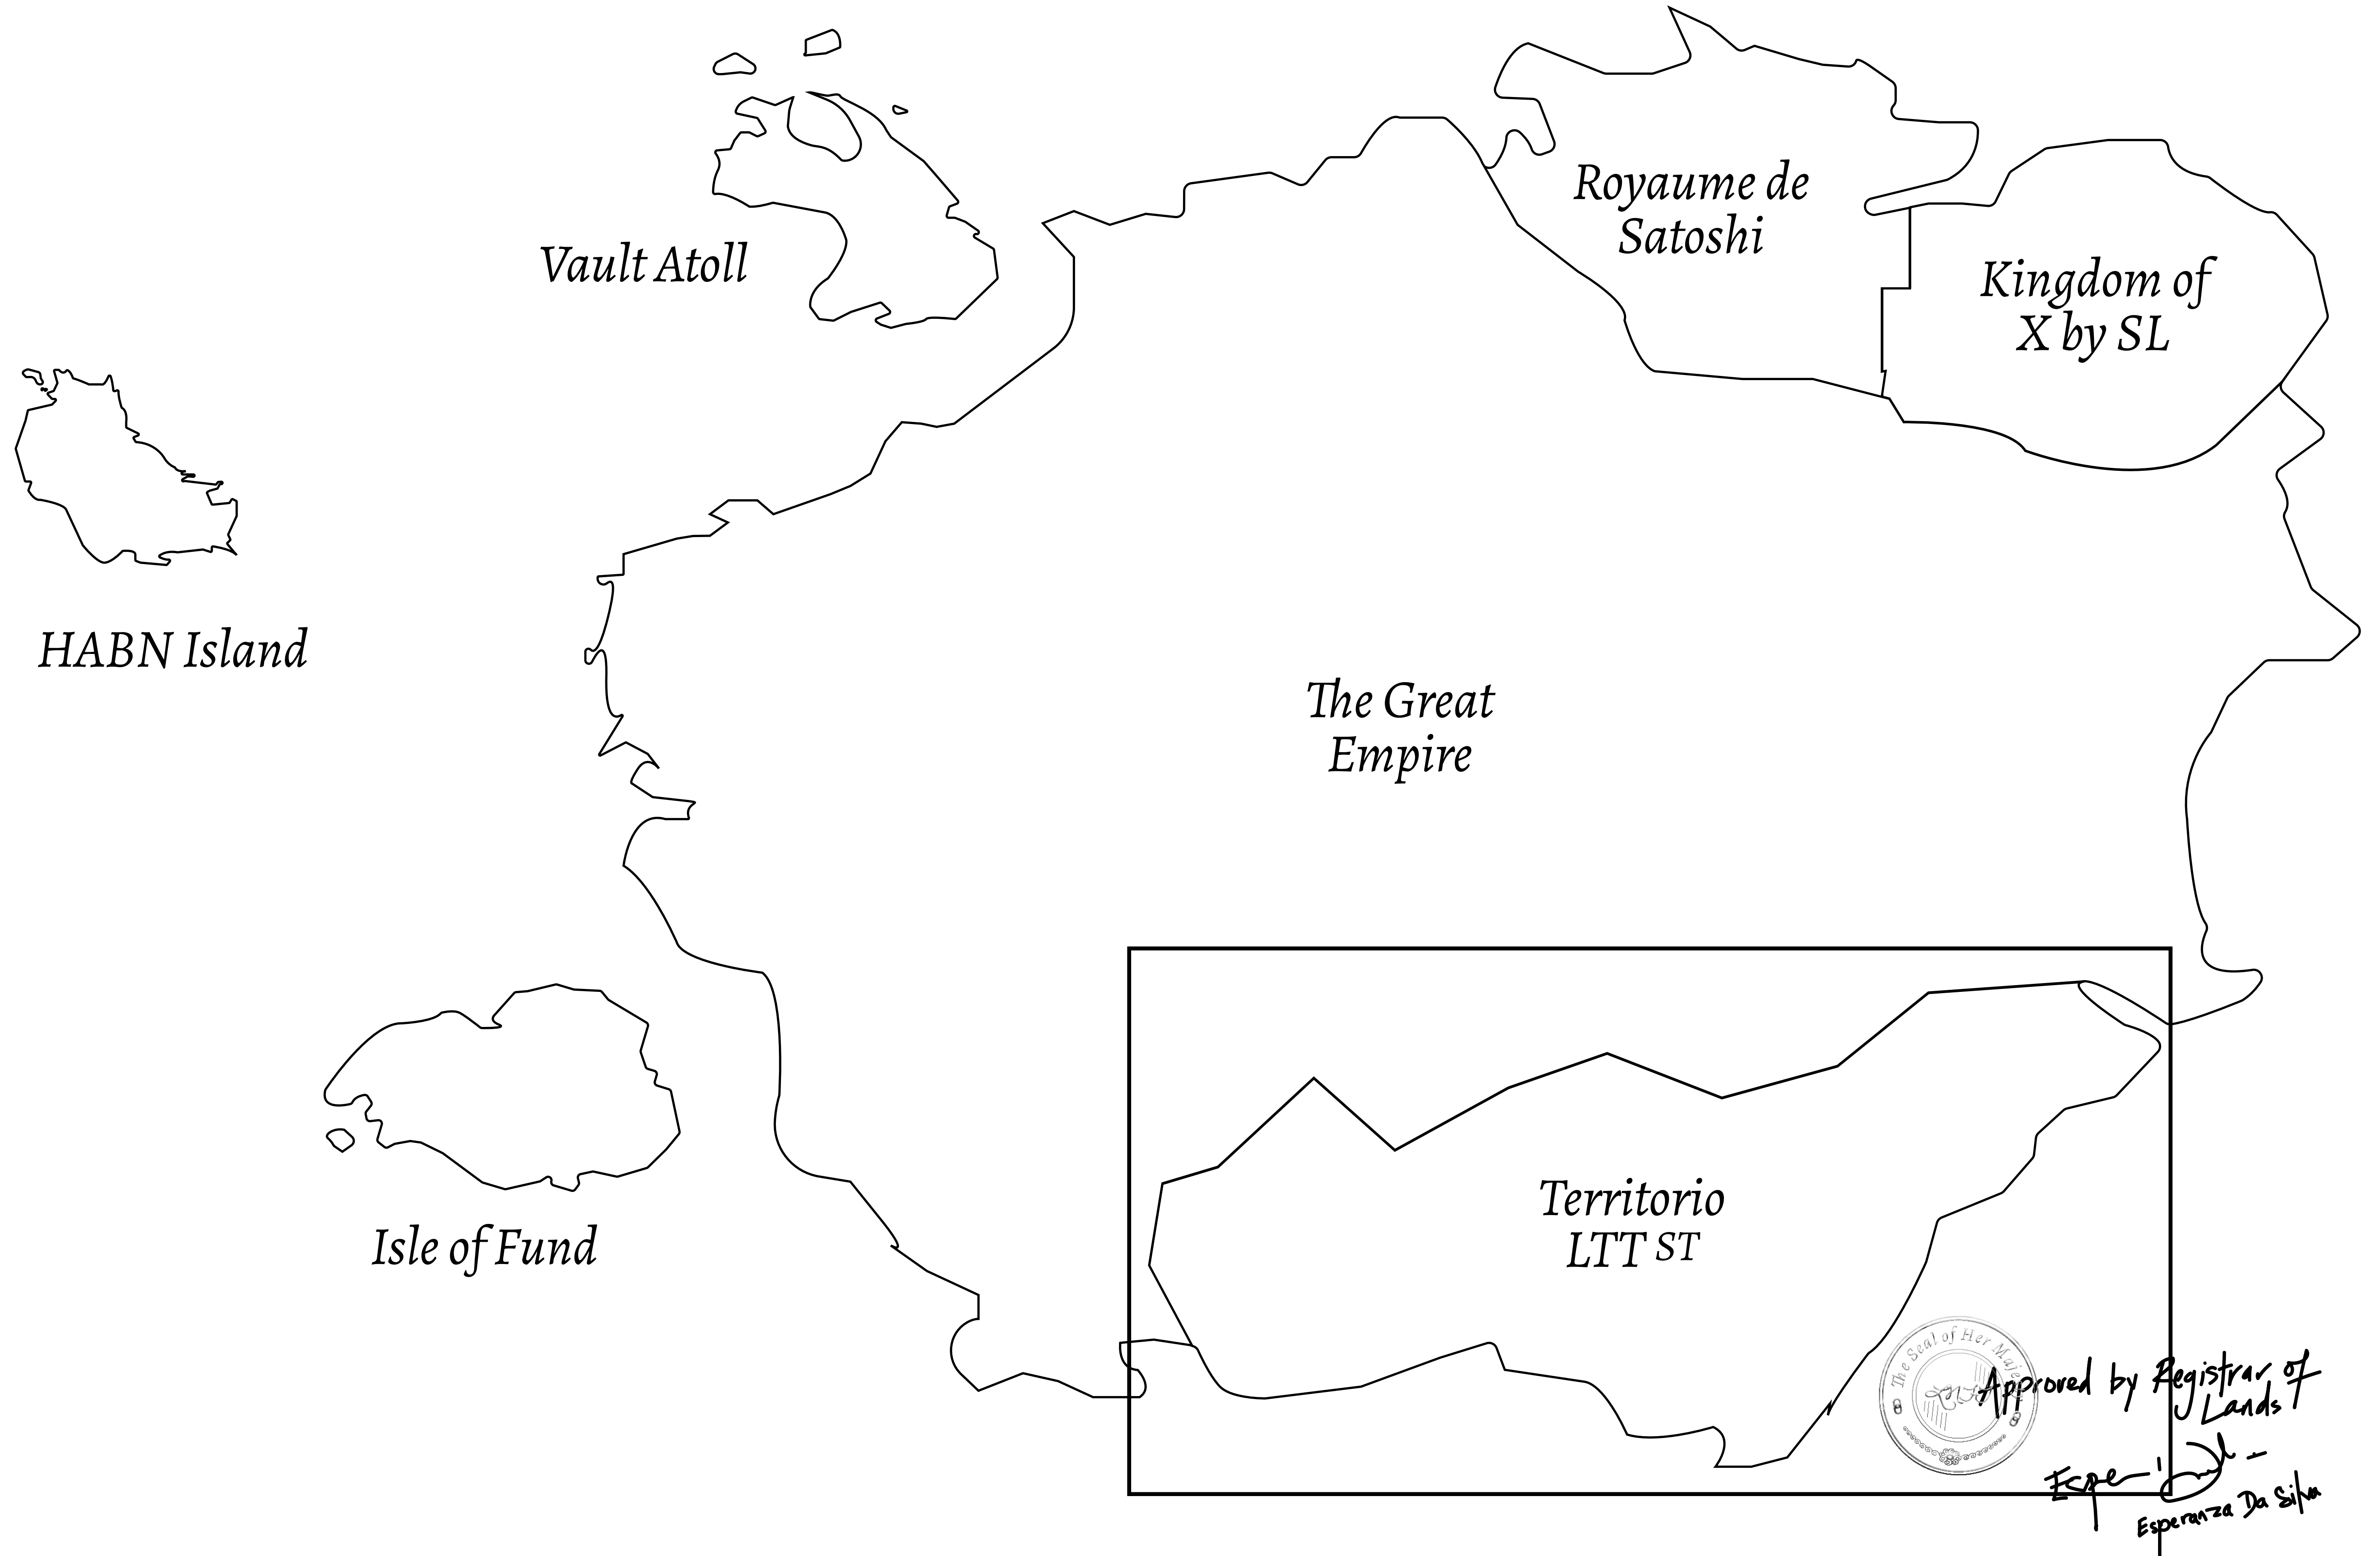

LOOT NFT WORLD

THE SPANISH ARMADA

The most flamboyant of all of the states, this Spanish-speaking territory houses a clash of cultures. From the LTT trades in the El Mercado district to the solicitations for invites to the Great Empire, and even the traveling Caravans, it is a transient place; people are always on the move on the way to the Great Empire or a trek through the Dividing Range to the Royaume De Satoshi. Commerce uses derivations of LTT such as LTTE, LTTB, and LTTTC.

GEOGRAPHY

COASTLINE	193.03 KM (119.94 MILES)
BORDERS	OCEAN, THE GREAT EMPIRE
HIGHEST POINT	MT ELEUTHERIA +1392 M
LOWEST POINT	PUERTO DE LTT 0 M
PLOTS	1045
SCALE	1:50000

H.M. LNFT Land Registry		TITLE NUMBER	
		T0906-11121	
ADMINISTRATIVE AREA	TERRITORIO LTT ST	ISSUED 11 November 2021 <i>BJ</i>	SCALE 1/50000
OWNER ENTITLEMENT	Type W-T: Share of 0.1% of all BUN sales (rewarded in Credits) plus 1% of all LTT redeemed based on number of NFT Stories minted; Mint 4 NFT Stories		