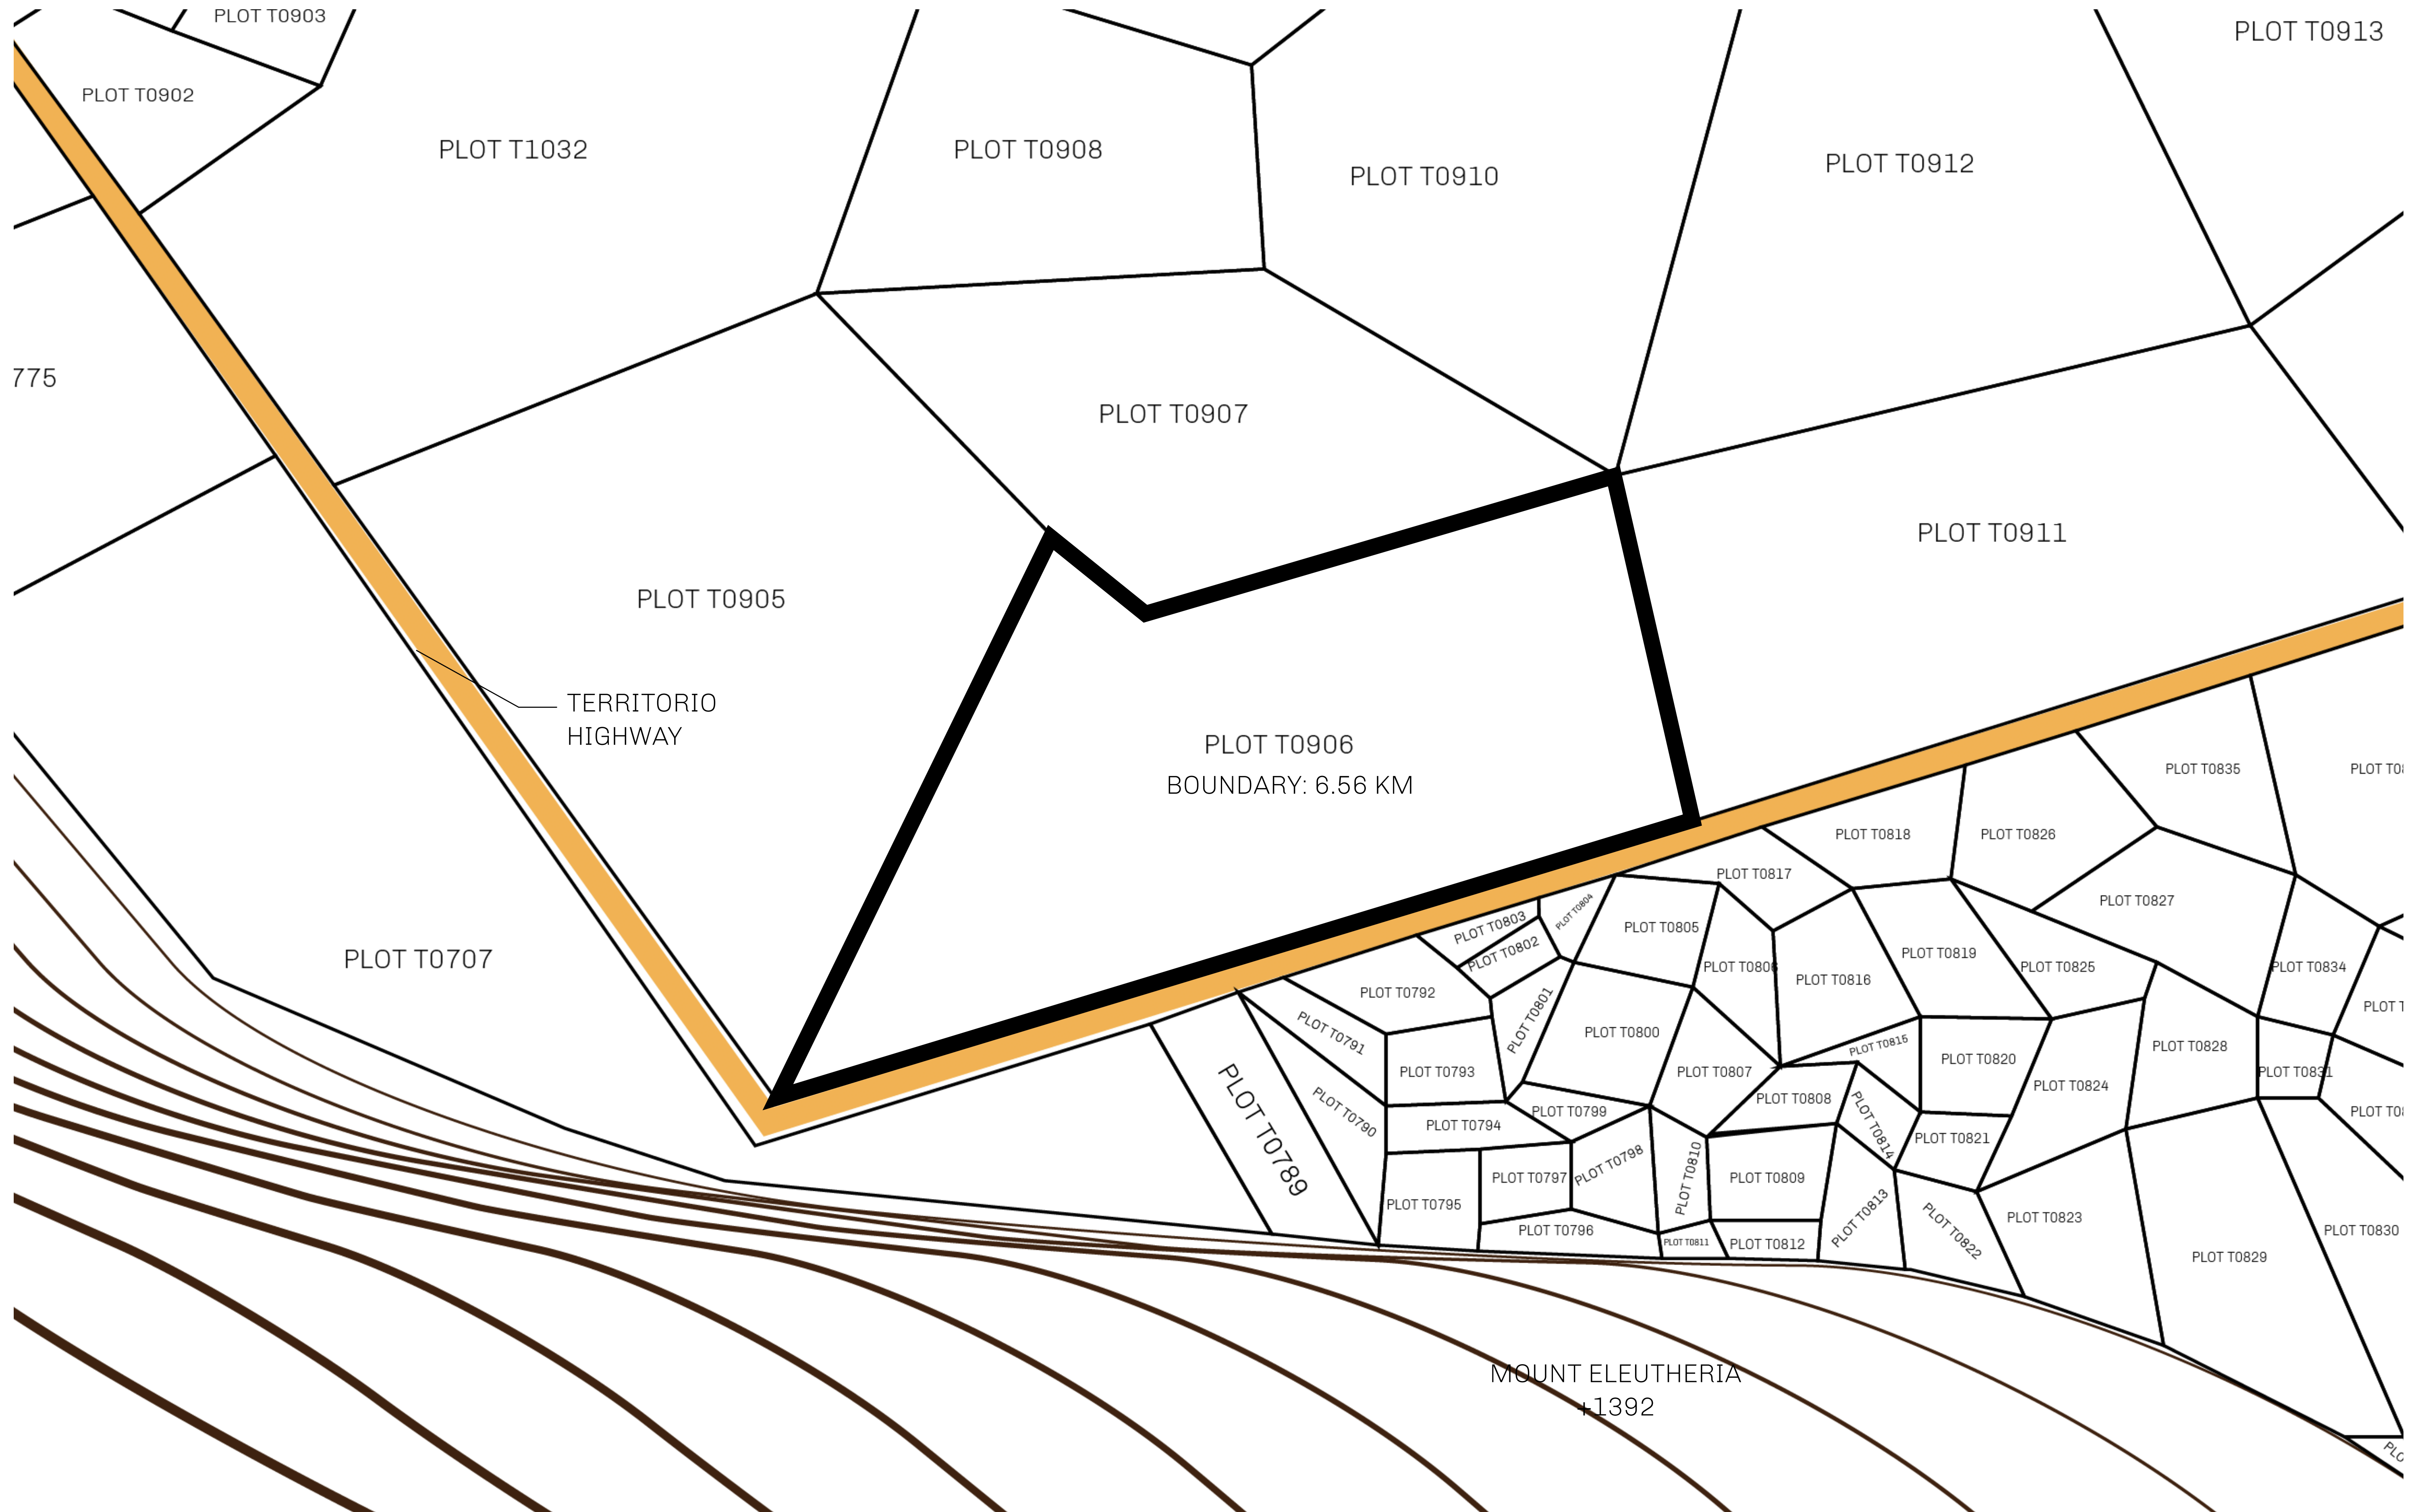

LOOT NFT WORLD

THE SPANISH ARMADA

The most flamboyant of all of the states, this Spanish-speaking territory houses a clash of cultures. From the LTT trades in the El Mercado district to the solicitations for invites to the Great Empire, and even the traveling Caravans, it is a transient place; people are always on the move on the way to the Great Empire or a trek through the Dividing Range to the Royaume De Satoshi. Commerce uses derivations of LTT such as LTTE, LTTB, and LTTTC.

GEOGRAPHY

COASTLINE	193.03 KM (119.94 MILES)
BORDERS	OCEAN, THE GREAT EMPIRE
HIGHEST POINT	MT ELEUTHERIA +1392 M
LOWEST POINT	PUERTO DE LTT 0 M
PLOTS	1045
SCALE	1:50000

H.M. LNFT Land Registry		TITLE NUMBER	
		T0906-11121	
ADMINISTRATIVE AREA	TERRITORIO LTT ST	ISSUED 11 November 2021 <i>BJ</i>	SCALE 1/50000
OWNER ENTITLEMENT	Type W-T: Share of 0.1% of all BUN sales (rewarded in Credits) plus 1% of all LTT redeemed based on number of NFT Stories minted; Mint 4 NFT Stories		

OFFICIAL PERSPECTIVE SHEET FOR FILING
Indicate vantage point for each drawing. Copy and
mark each sheet required prior to filing.

Guide - Vantage point should be
indicated as shown in the diagram: