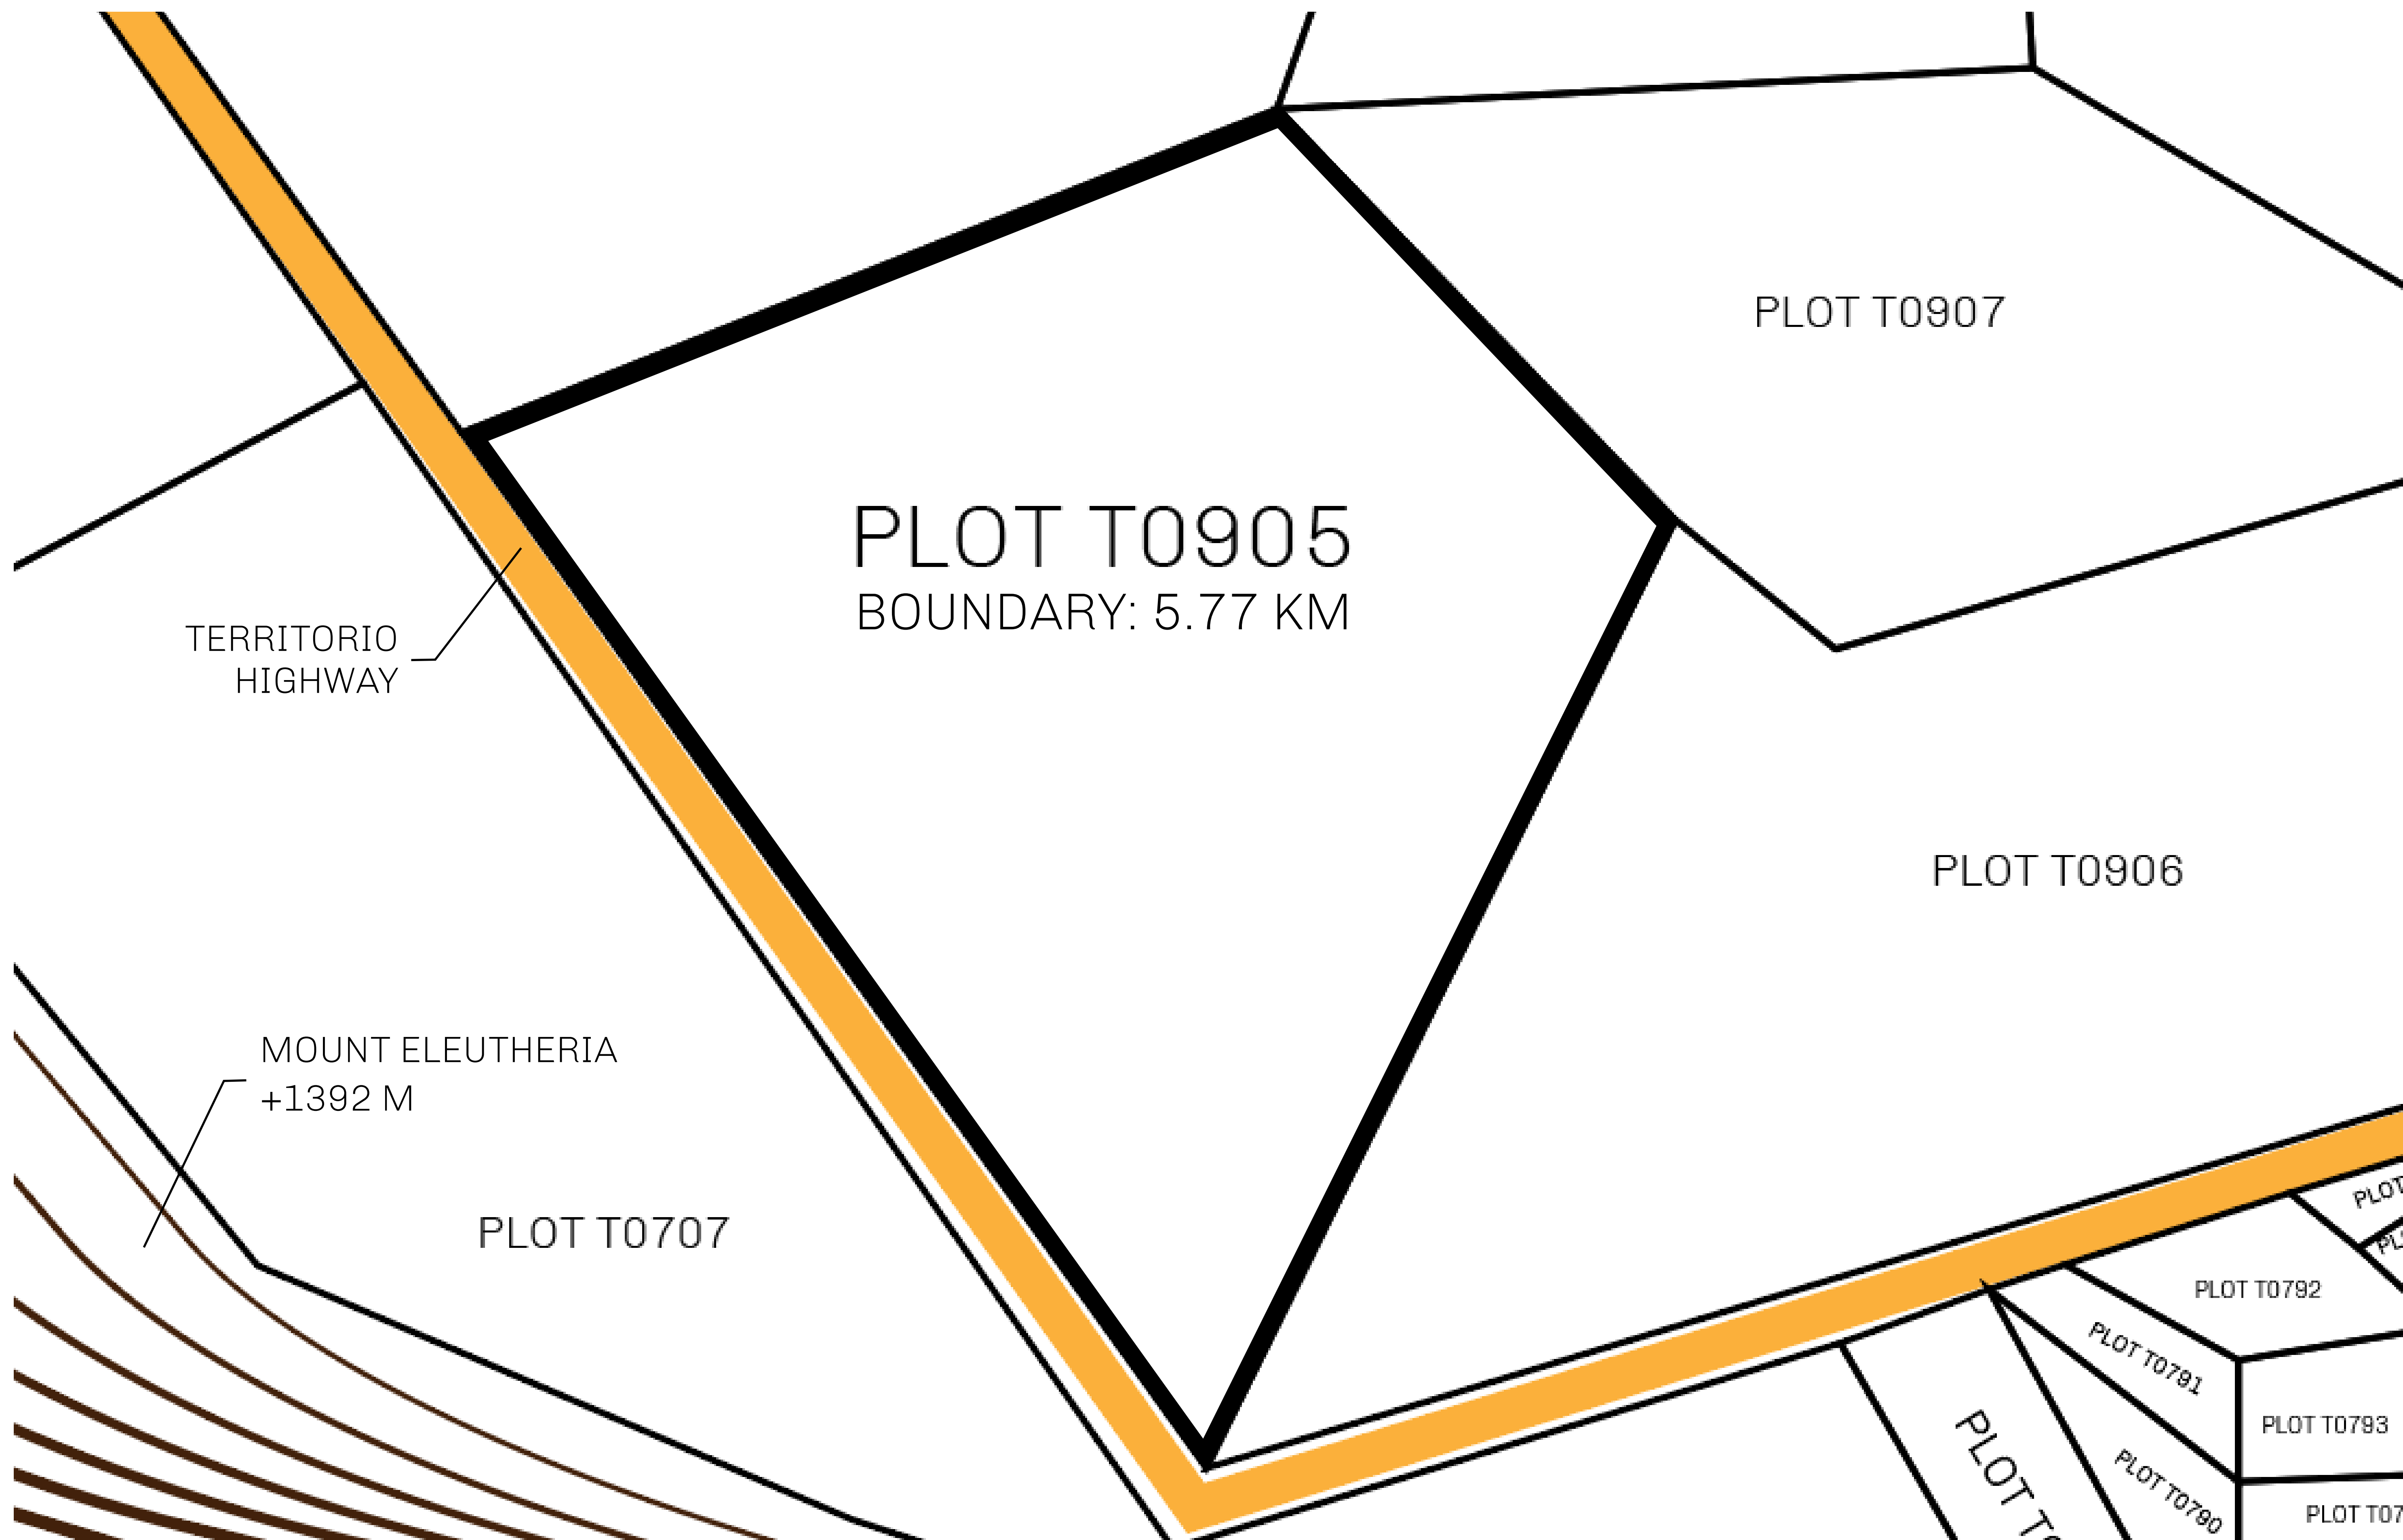

LOOT NFT WORLD

THE SPANISH ARMADA

The most flamboyant of all of the states, this Spanish-speaking territory houses a clash of cultures. From the LTT trades in the El Mercado district to the solicitations for invites to the Great Empire, and even the traveling Caravans, it is a transient place; people are always on the move on the way to the Great Empire or a trek through the Dividing Range to the Royaume De Satoshi. Commerce uses derivations of LTT such as LTTE, LTTB, and LTTC.

GEOGRAPHY

COASTLINE	193.03 KM (119.94 MILES)
BORDERS	OCEAN, THE GREAT EMPIRE
HIGHEST POINT	MT ELEUTHERIA +1392 M
LOWEST POINT	PUERTO DE LTT 0 M
PLOTS	1045
SCALE	1:50000

H.M. LNFT Land Registry		TITLE NUMBER	
		T0905-221121	
ADMINISTRATIVE AREA	TERRITORIO LTT ST	ISSUED 22 November 2021 <i>BJ.</i>	SCALE 1/50000
OWNER ENTITLEMENT	Type W-T: Share of 0.1% of all BUN sales (rewarded in Credits) plus 1% of all LTT redeemed based on number of NFT Stories minted; Mint 4 NFT Stories		

OFFICIAL PERSPECTIVE SHEET FOR FILING
Indicate vantage point for each drawing. Copy and
mark each sheet required prior to filing.

Guide - Vantage point should be
indicated as shown in the diagram: