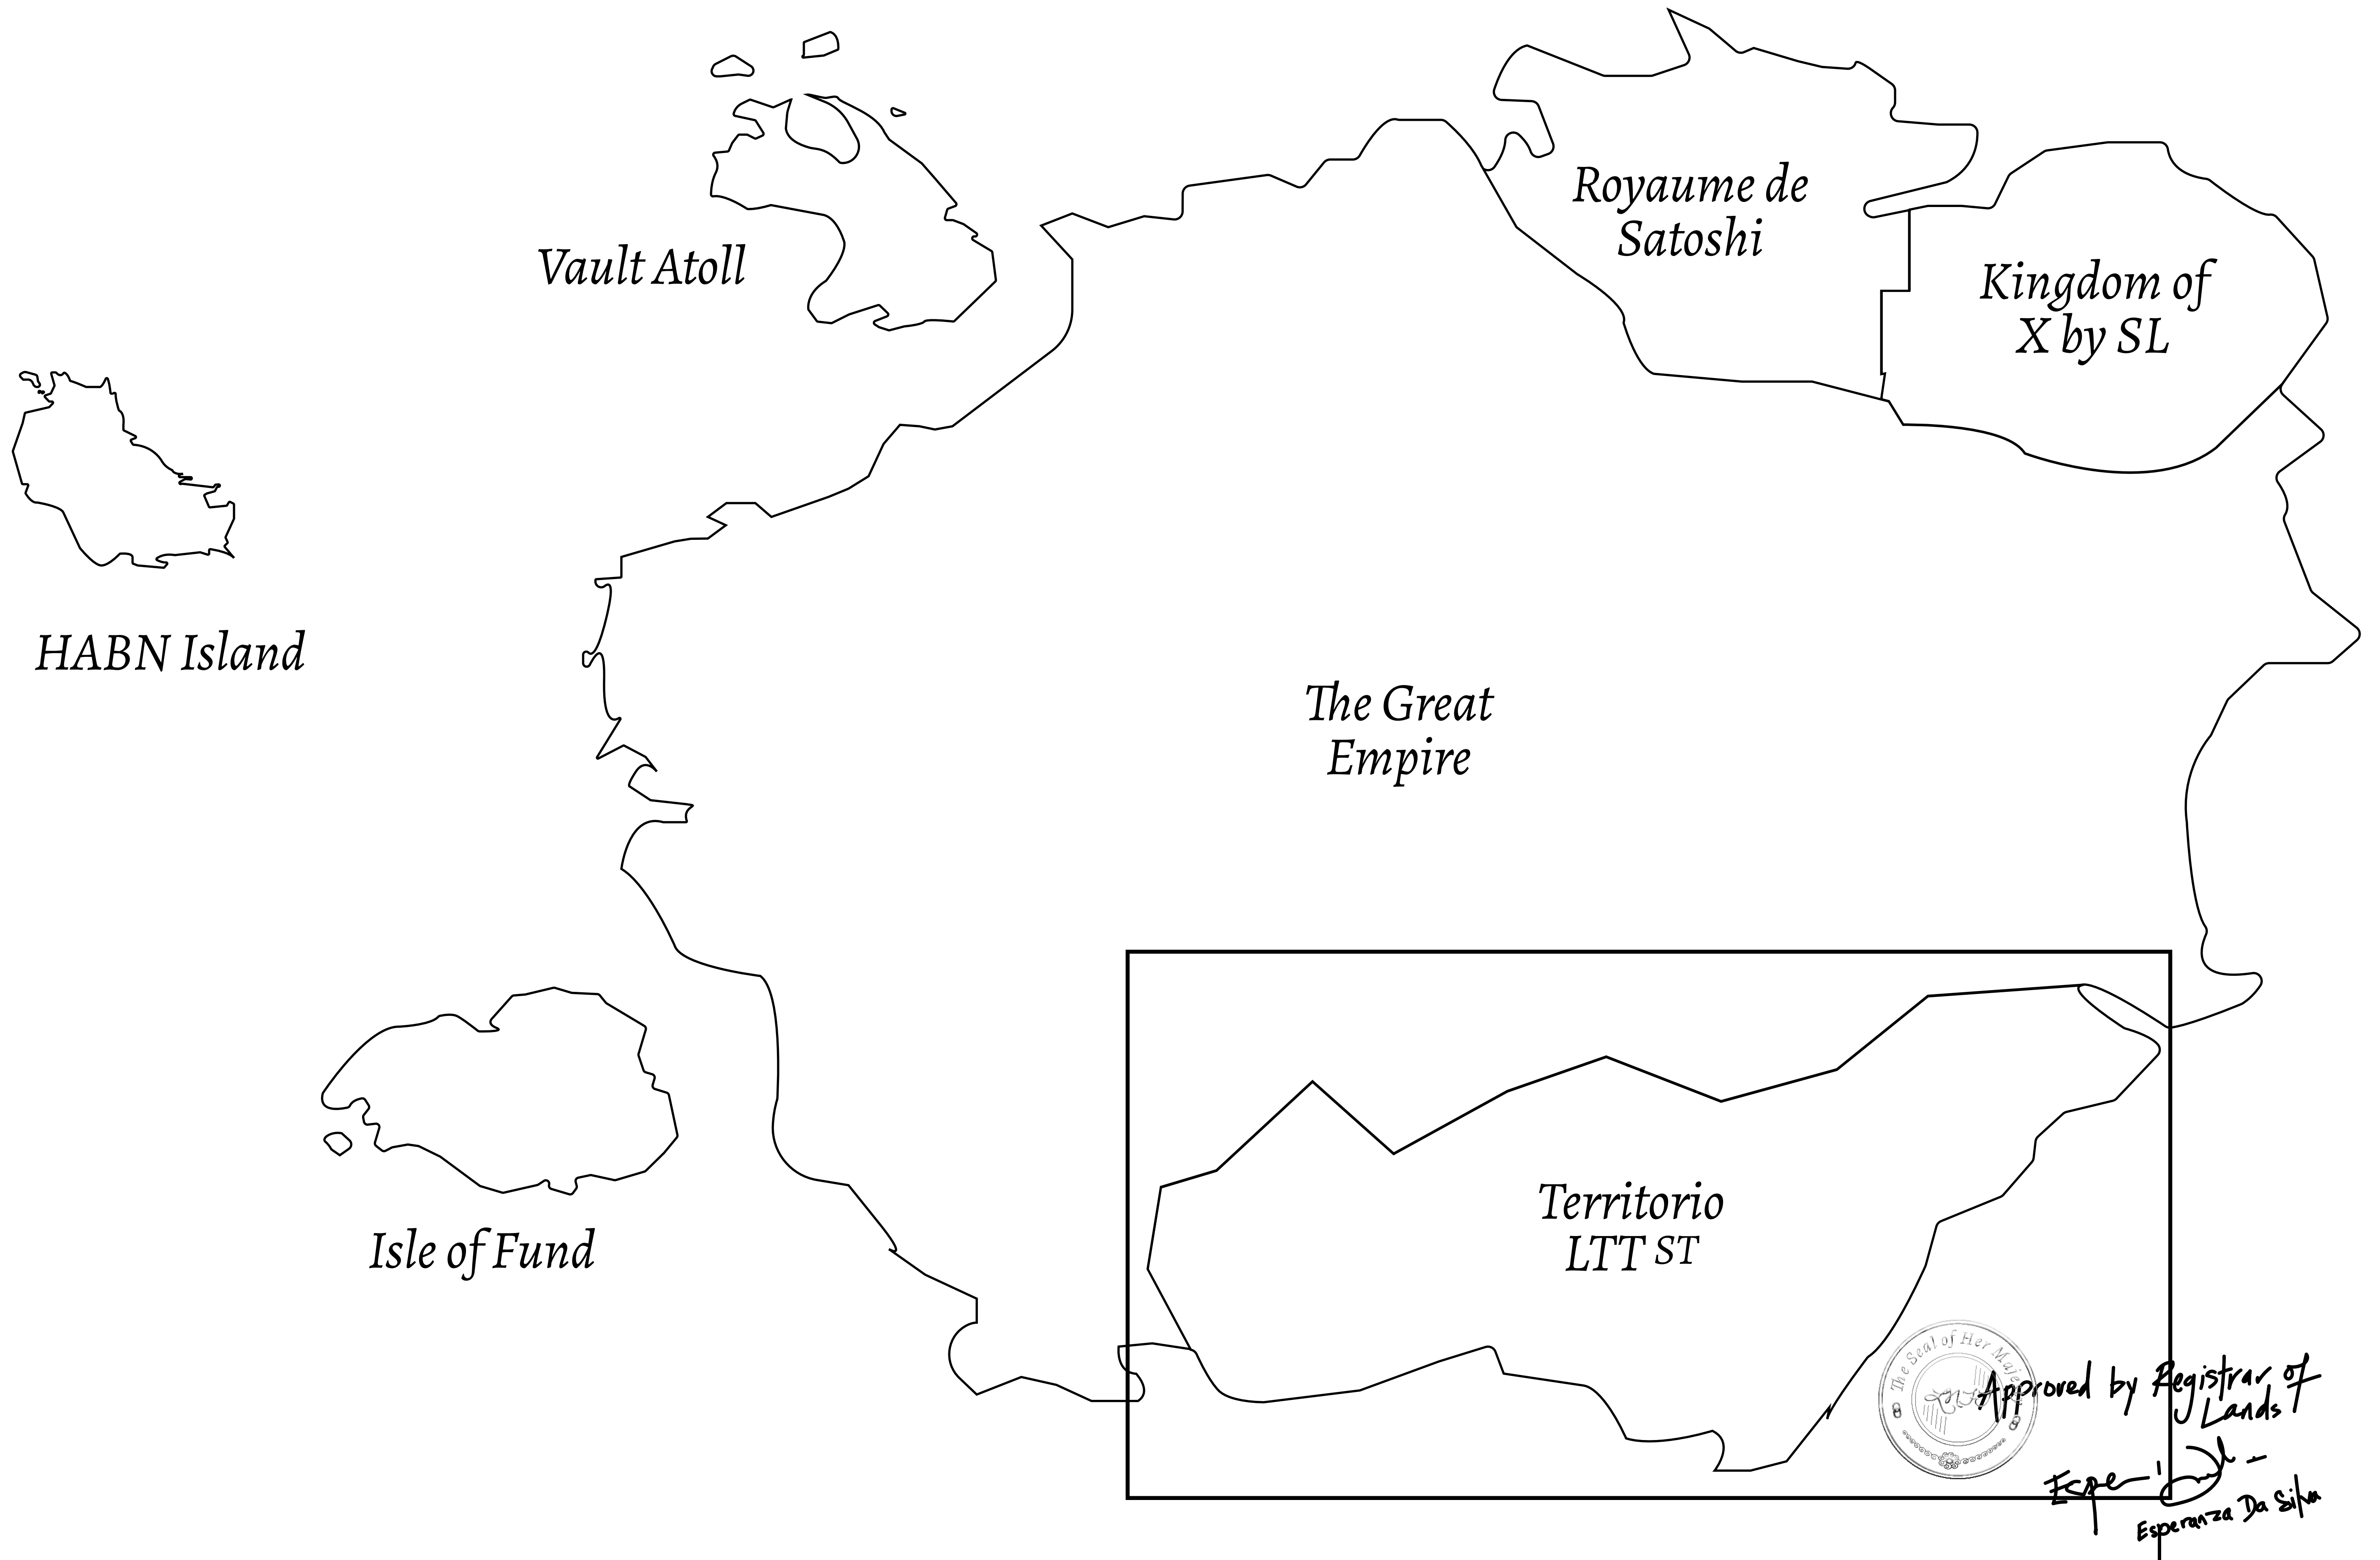

LOOT NFT WORLD

THE SPANISH ARMADA

The most flamboyant of all of the states, this Spanish-speaking territory houses a clash of cultures. From the LTT trades in the El Mercado district to the solicitations for invites to the Great Empire, and even the traveling Caravans, it is a transient place; people are always on the move on the way to the Great Empire or a trek through the Dividing Range to the Royaume De Satoshi. Commerce uses derivations of LTT such as LTTE, LTTB, and LTTC.

GEOGRAPHY

COASTLINE	193.03 KM (119.94 MILES)
BORDERS	OCEAN, THE GREAT EMPIRE
HIGHEST POINT	MT ELEUTHERIA +1392 M
LOWEST POINT	PUERTO DE LTT 0 M
PLOTS	1045
SCALE	1:50000

H.M. LNFT Land Registry		TITLE NUMBER	
		T0905-221121	
ADMINISTRATIVE AREA	TERRITORIO LTT ST	ISSUED 22 November 2021 <i>BJ.</i>	SCALE 1/50000
OWNER ENTITLEMENT	Type W-T: Share of 0.1% of all BUN sales (rewarded in Credits) plus 1% of all LTT redeemed based on number of NFT Stories minted; Mint 4 NFT Stories		