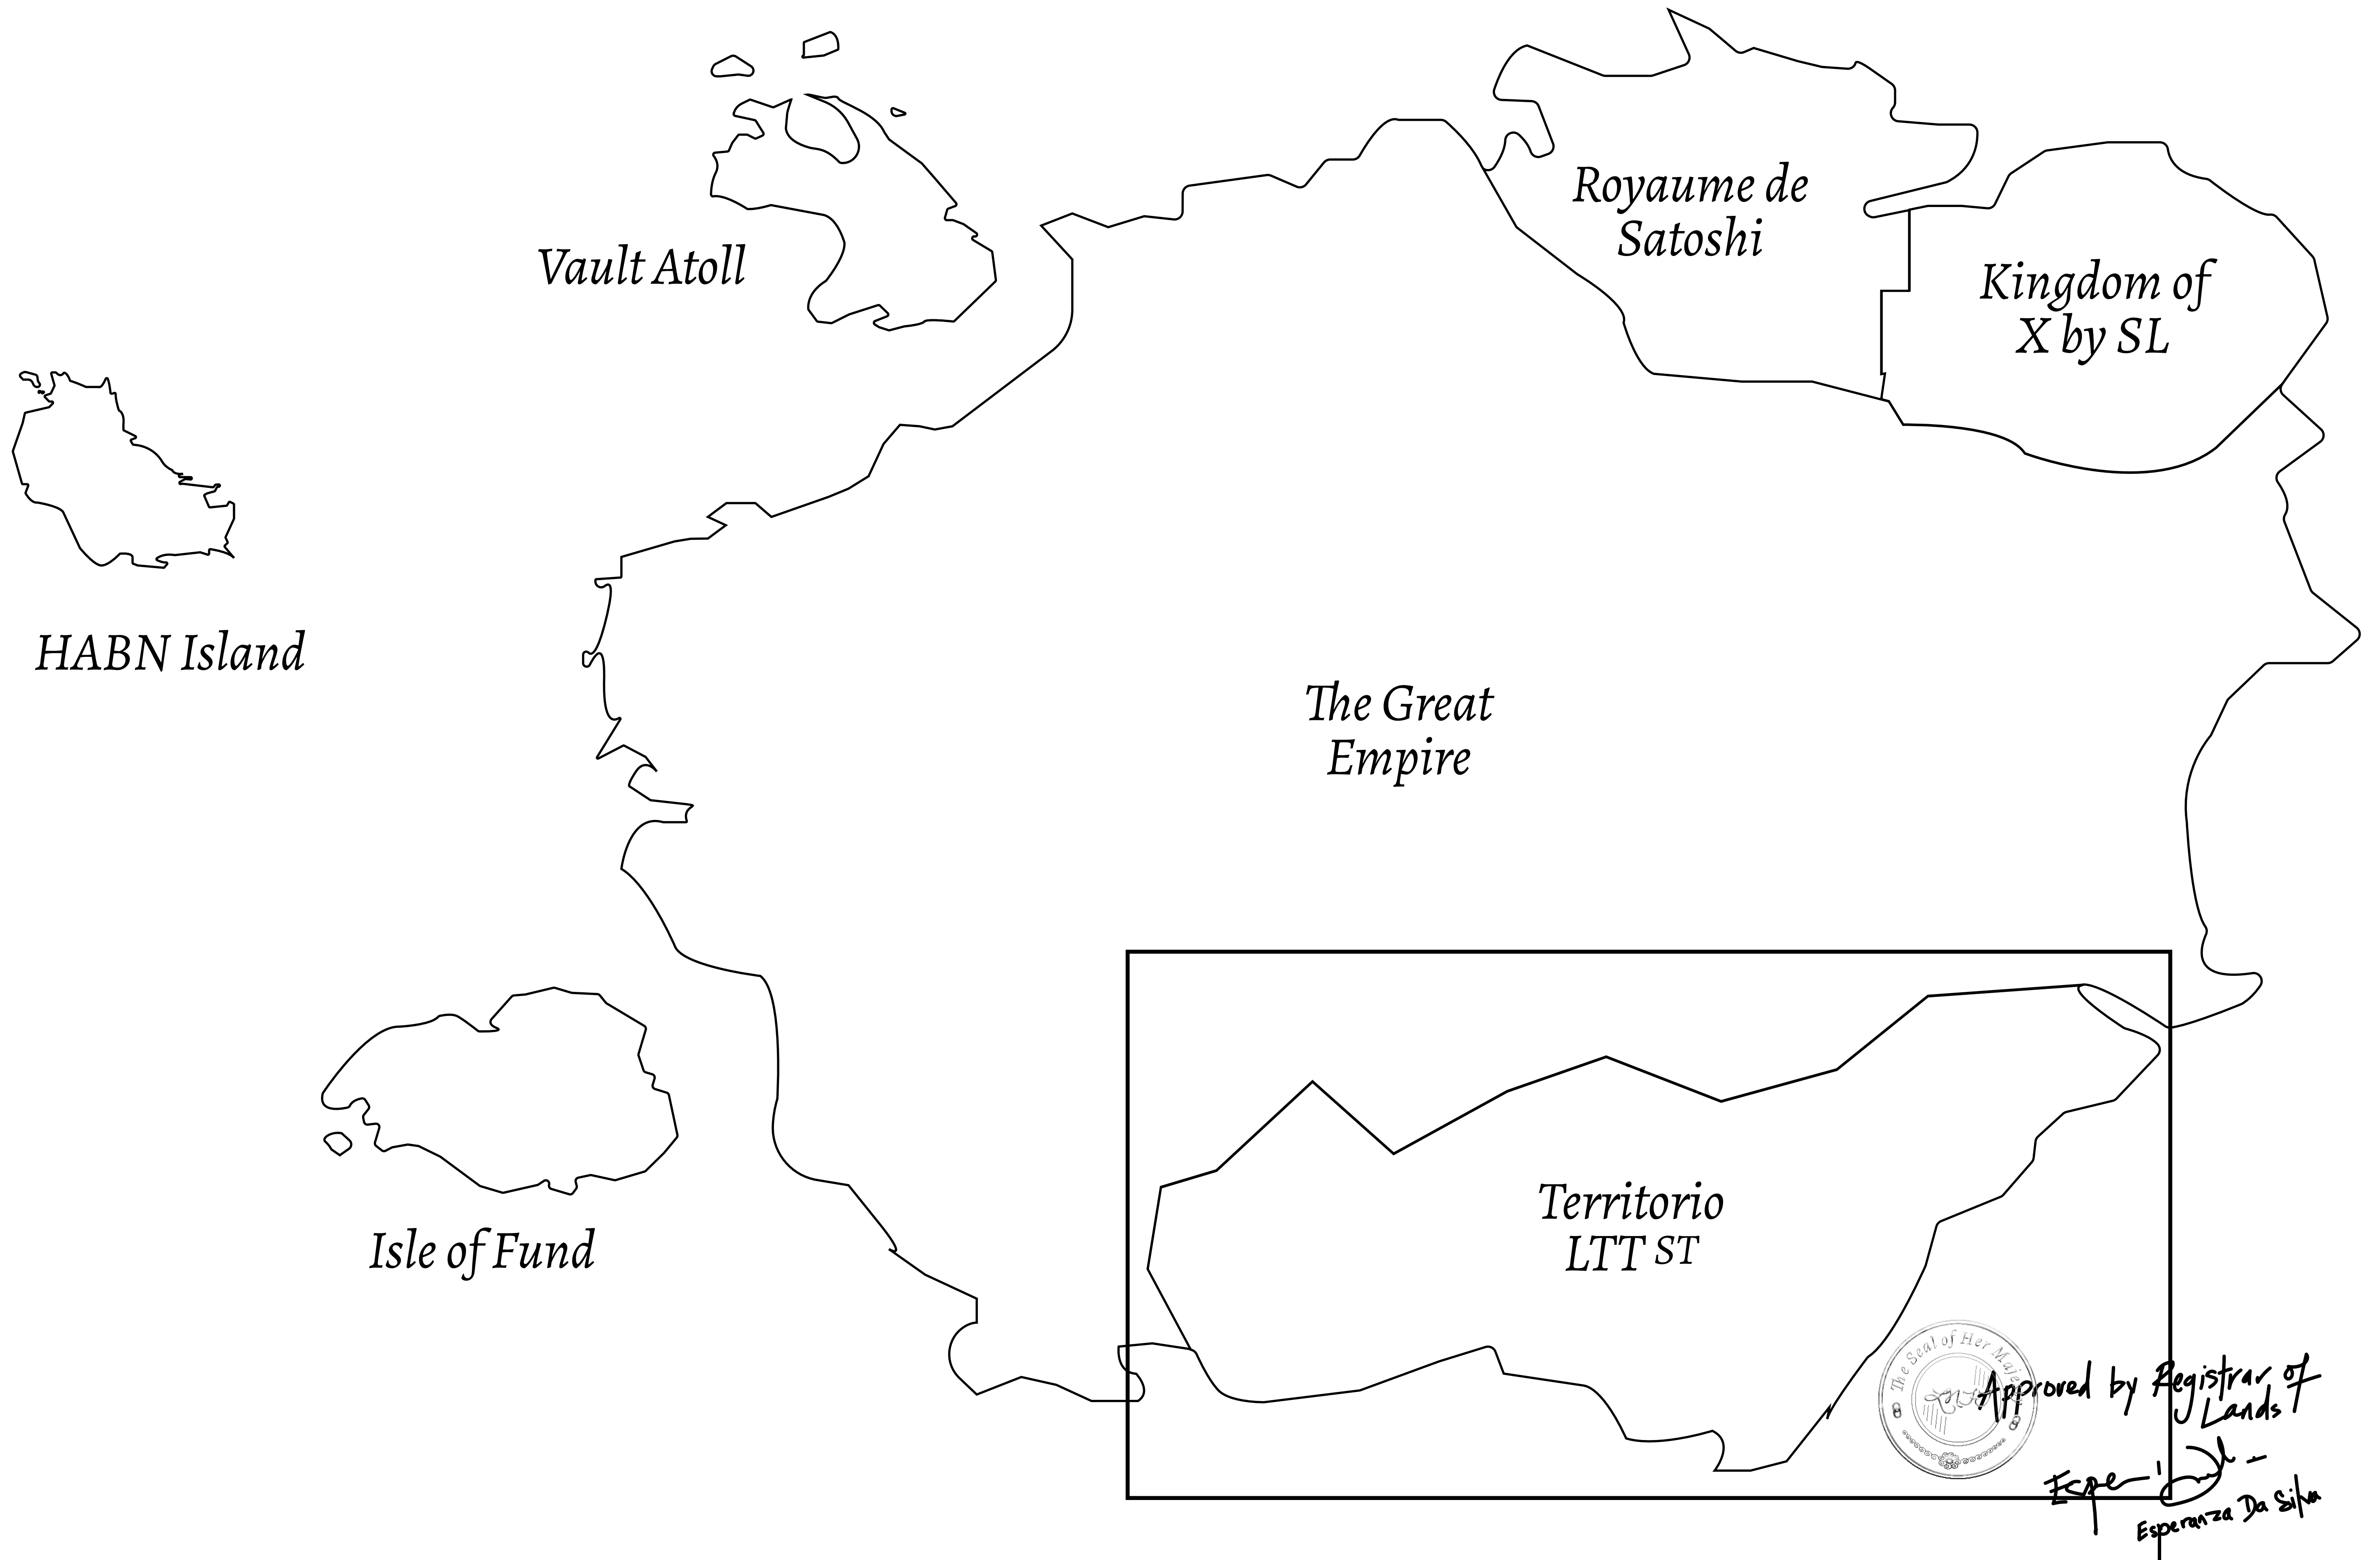

### THE SPANISH ARMADA

The most flamboyant of all of the states, this Spanish-speaking territory houses a clash of cultures. From the LTT trades in the El Mercado district to the solicitations for invites to the Great Empire, and even the traveling Caravans, it is a transient place; people are always on the move on the way to the Great Empire or a trek through the Dividing Range to the Royaume De Satoshi. Commerce uses derivations of LTT such as LTTE, LTTB, and LTTC.

### GEOGRAPHY

COASTLINE	193.03 KM (119.94 MILES)
BORDERS	OCEAN, THE GREAT EMPIRE
HIGHEST POINT	MT ELEUTHERIA +1392 M
LOWEST POINT	PUERTO DE LTT 0 M
PLOTS	1045
SCALE	1:50000

<b>H.M. LNFT Land Registry</b>		TITLE NUMBER	
		<b>T0894-221121</b>	
ADMINISTRATIVE AREA	<b>TERRITORIO LTT ST</b>	ISSUED 22 November 2021 <i>bl.</i>	SCALE 1/50000
OWNER ENTITLEMENT	<b>Type W-T: Share of 0.1% of all BUN sales (rewarded in Credits) plus 1% of all LTT redeemed based on number of NFT Stories minted; Mint 4 NFT Stories</b>		

PLOT T0894  
BOUNDARY: 1.16 KM

PI

OFFICIAL PERSPECTIVE SHEET FOR FILING  
Indicate vantage point for each drawing. Copy and  
mark each sheet required prior to filing.

Guide - Vantage point should be  
indicated as shown in the diagram: