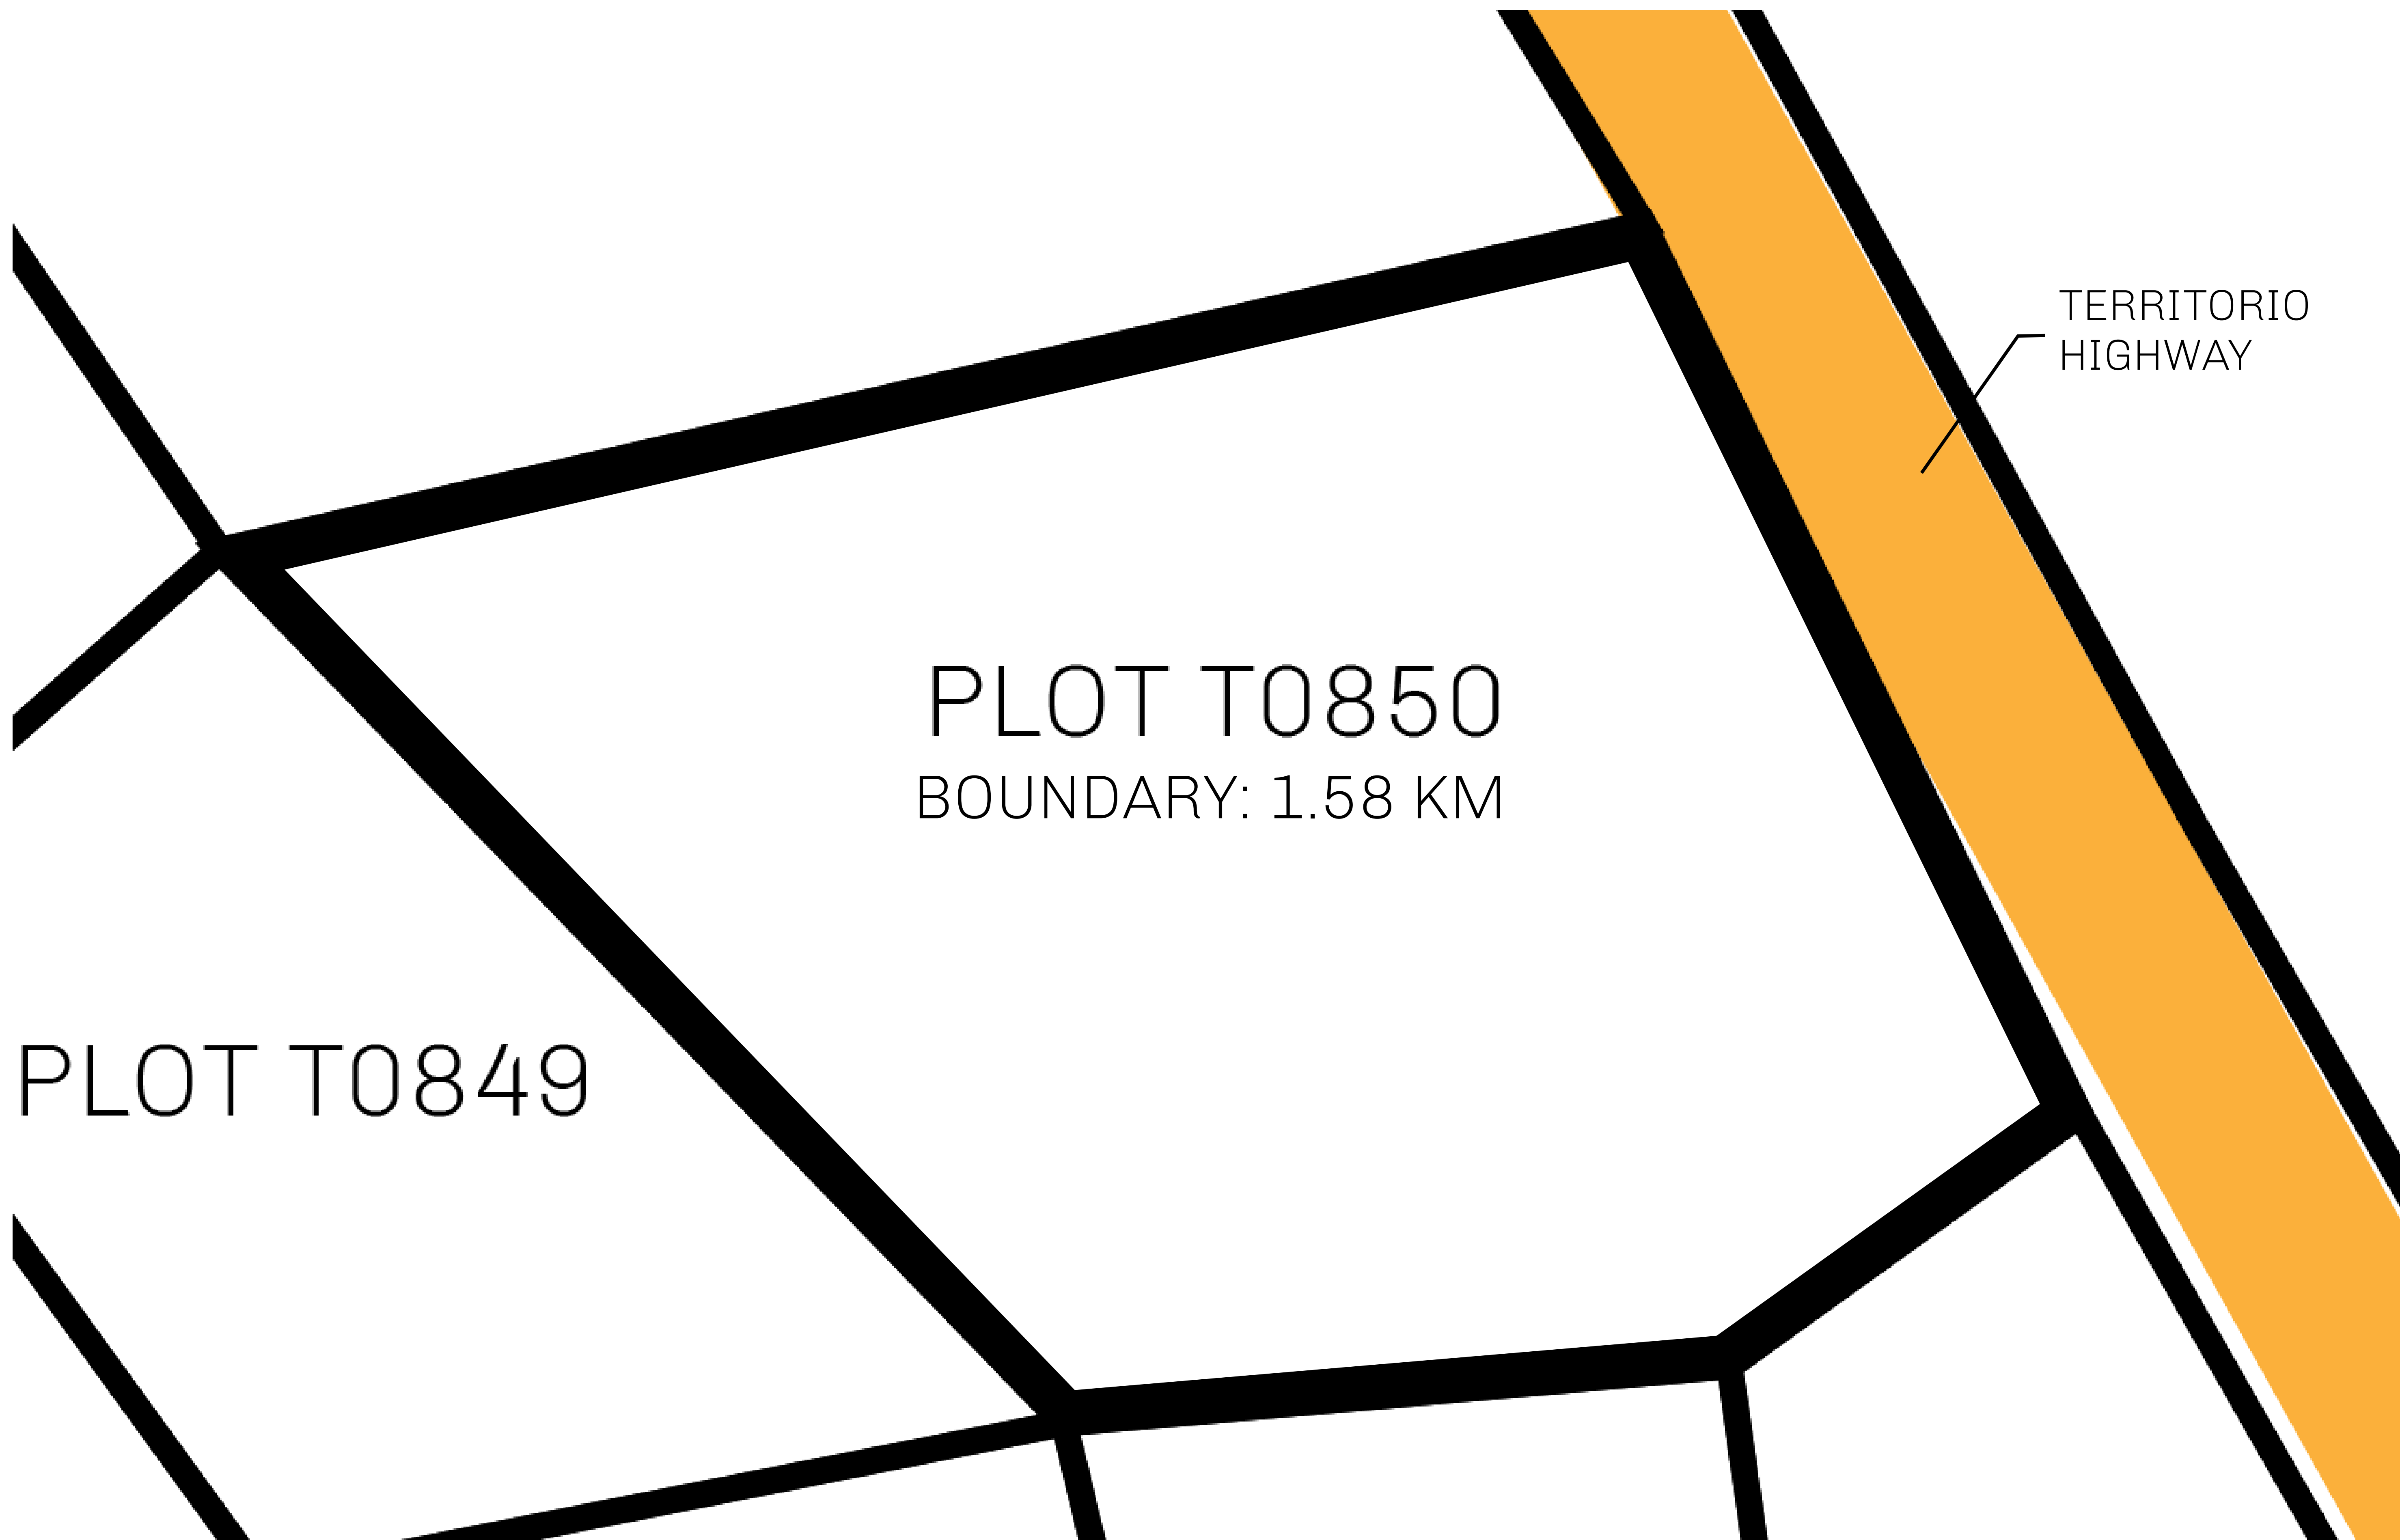

LOOT NFT WORLD

THE SPANISH ARMADA

The most flamboyant of all of the states, this Spanish-speaking territory houses a clash of cultures. From the LTT trades in the El Mercado district to the solicitations for invites to the Great Empire, and even the traveling Caravans, it is a transient place; people are always on the move on the way to the Great Empire or a trek through the Dividing Range to the Royaume De Satoshi. Commerce uses derivations of LTT such as LTTE, LTTB, and LTTC.

GEOGRAPHY

COASTLINE	193.03 KM (119.94 MILES)
BORDERS	OCEAN, THE GREAT EMPIRE
HIGHEST POINT	MT ELEUTHERIA +1392 M
LOWEST POINT	PUERTO DE LTT 0 M
PLOTS	1045
SCALE	1:50000

H.M. LNFT Land Registry		TITLE NUMBER	
		T0850-221121	
ADMINISTRATIVE AREA	TERRITORIO LTT ST	ISSUED 22 November 2021 <i>bl.</i>	SCALE 1/50000
OWNER ENTITLEMENT	Type W-T: Share of 0.1% of all BUN sales (rewarded in Credits) plus 1% of all LTT redeemed based on number of NFT Stories minted; Mint 4 NFT Stories		