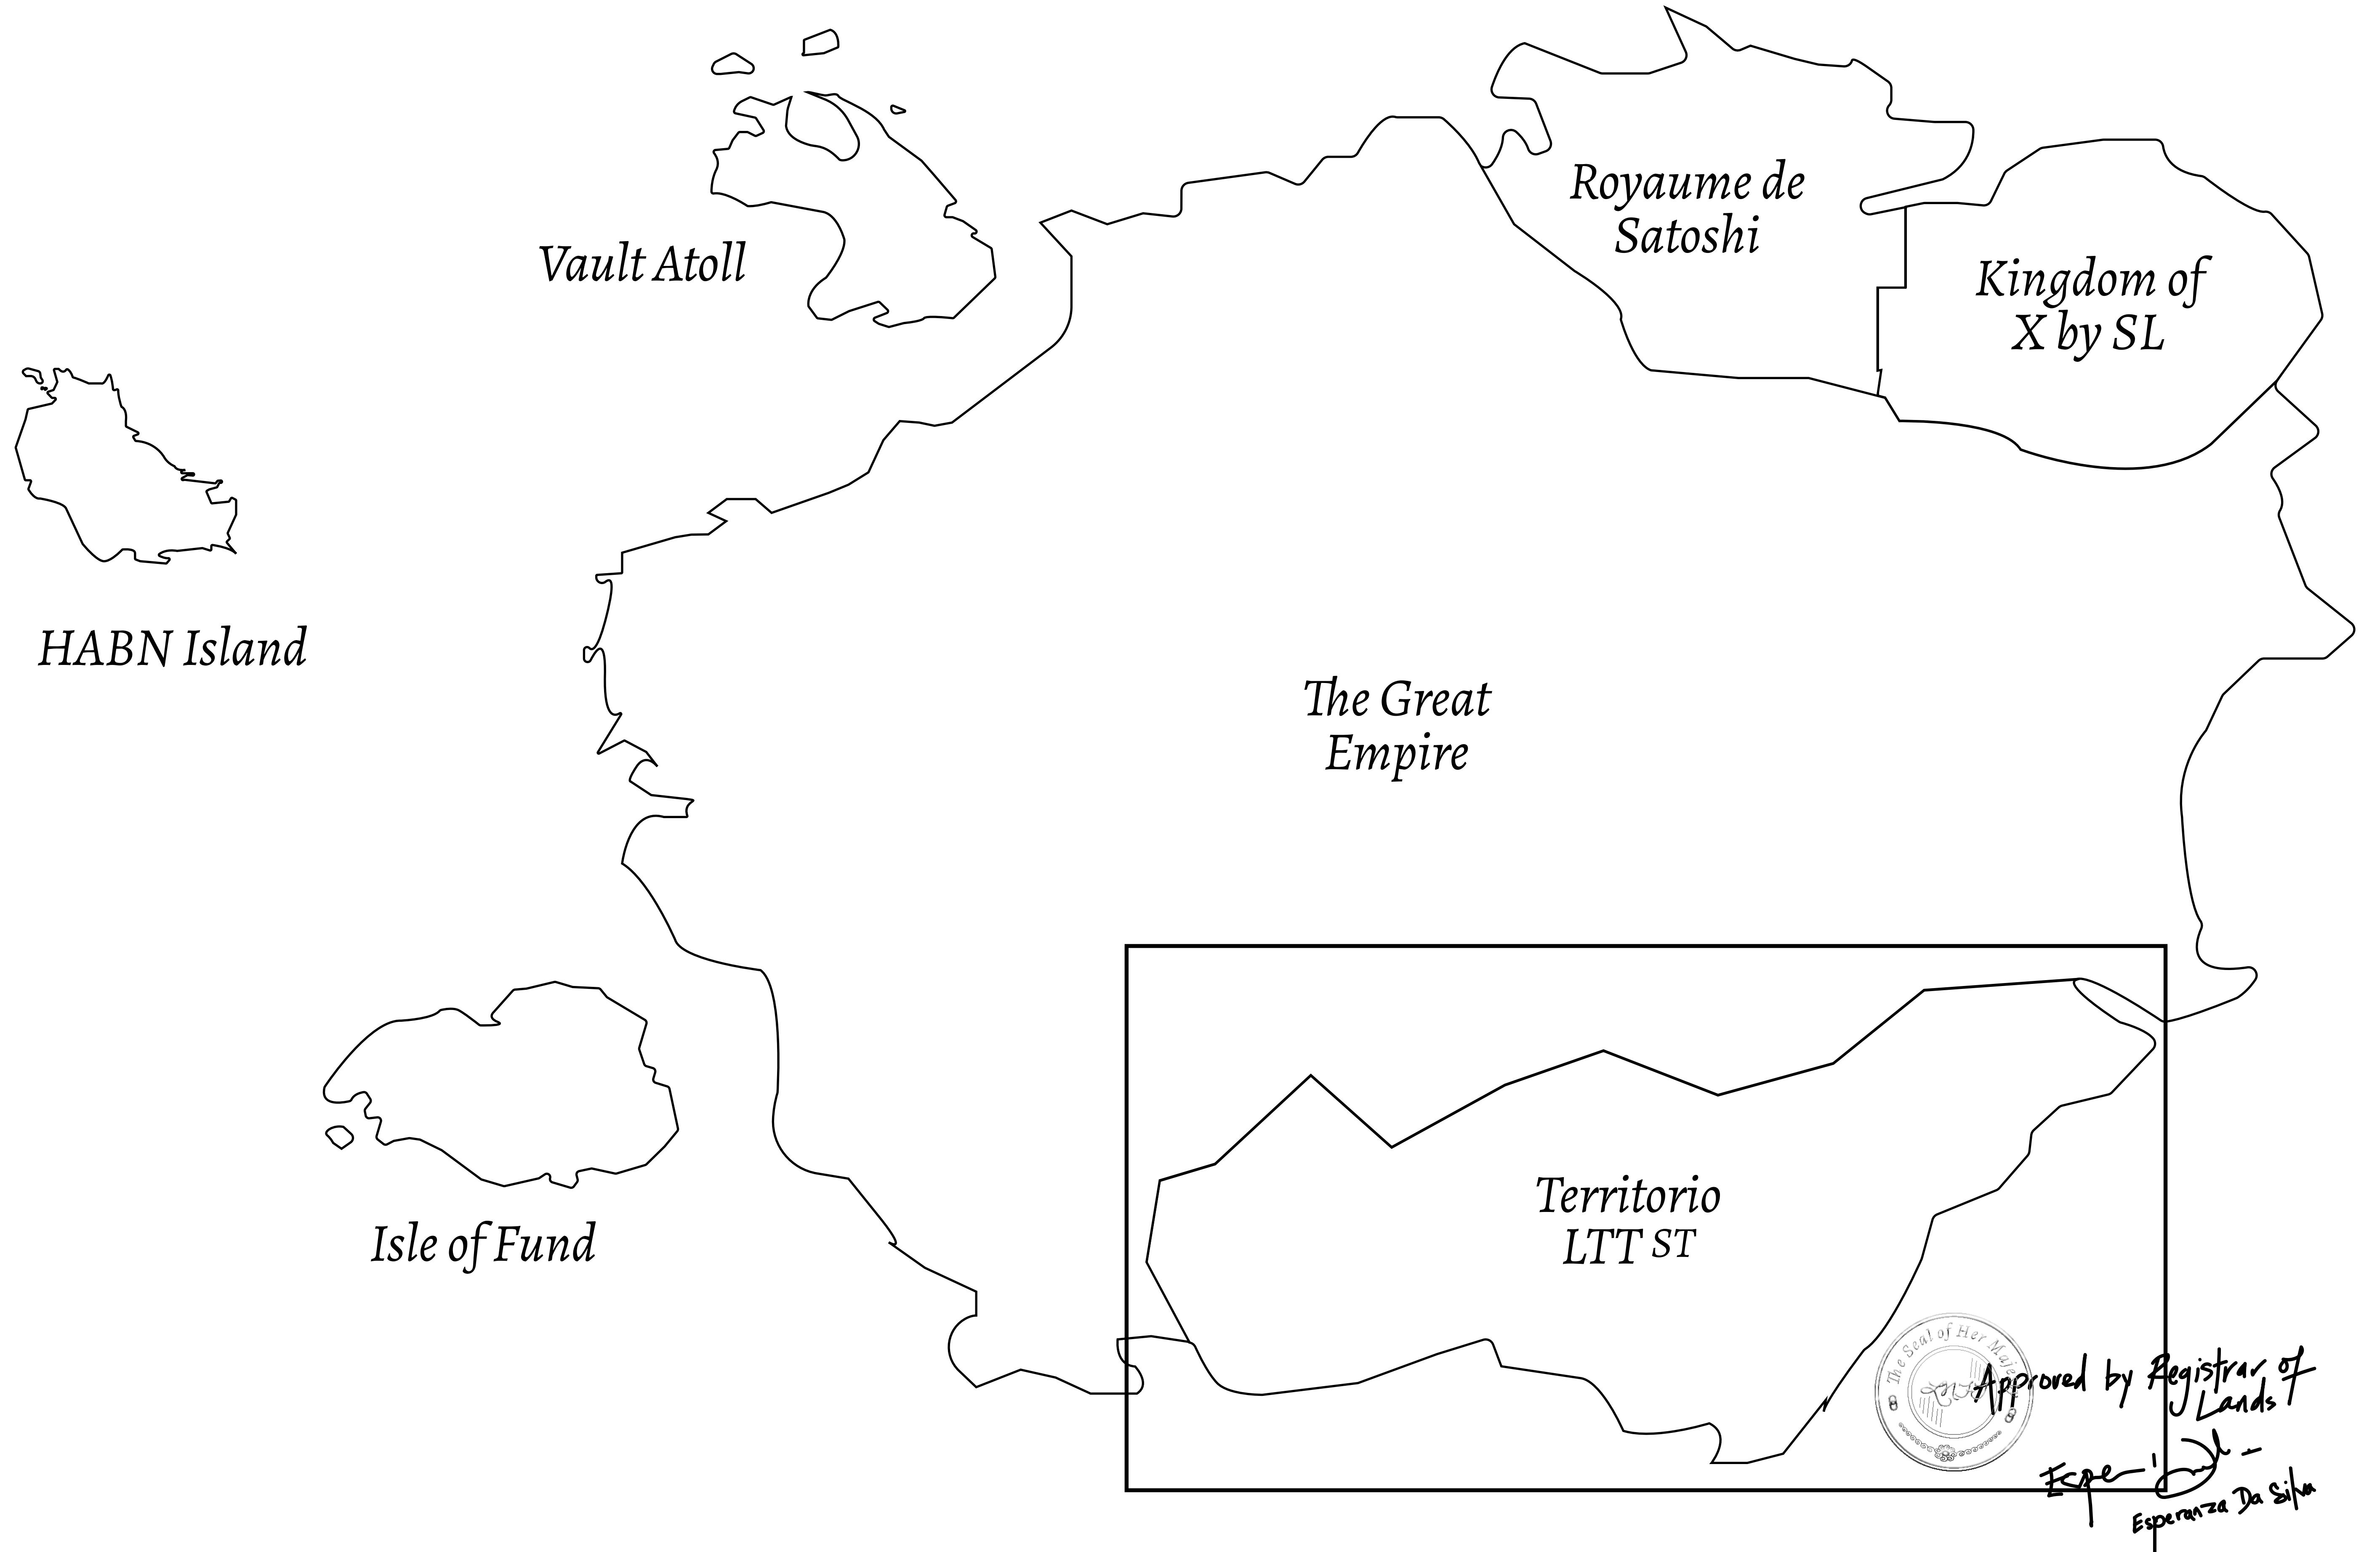

LOOT NFT WORLD

THE SPANISH ARMADA

The most flamboyant of all of the states, this Spanish-speaking territory houses a clash of cultures. From the LTT trades in the El Mercado district to the solicitations for invites to the Great Empire, and even the traveling Caravans, it is a transient place; people are always on the move on the way to the Great Empire or a trek through the Dividing Range to the Royaume De Satoshi. Commerce uses derivations of LTT such as LTTE, LTTB, and LTTC.

GEOGRAPHY

COASTLINE	193.03 KM (119.94 MILES)
BORDERS	OCEAN, THE GREAT EMPIRE
HIGHEST POINT	MT ELEUTHERIA +1392 M
LOWEST POINT	PUERTO DE LTT 0 M
PLOTS	1045
SCALE	1:50000

H.M. LNFT Land Registry		TITLE NUMBER	
		T0850-221121	
ADMINISTRATIVE AREA	TERRITORIO LTT ST	ISSUED 22 November 2021 <i>bl.</i>	SCALE 1/50000
OWNER ENTITLEMENT	Type W-T: Share of 0.1% of all BUN sales (rewarded in Credits) plus 1% of all LTT redeemed based on number of NFT Stories minted; Mint 4 NFT Stories		