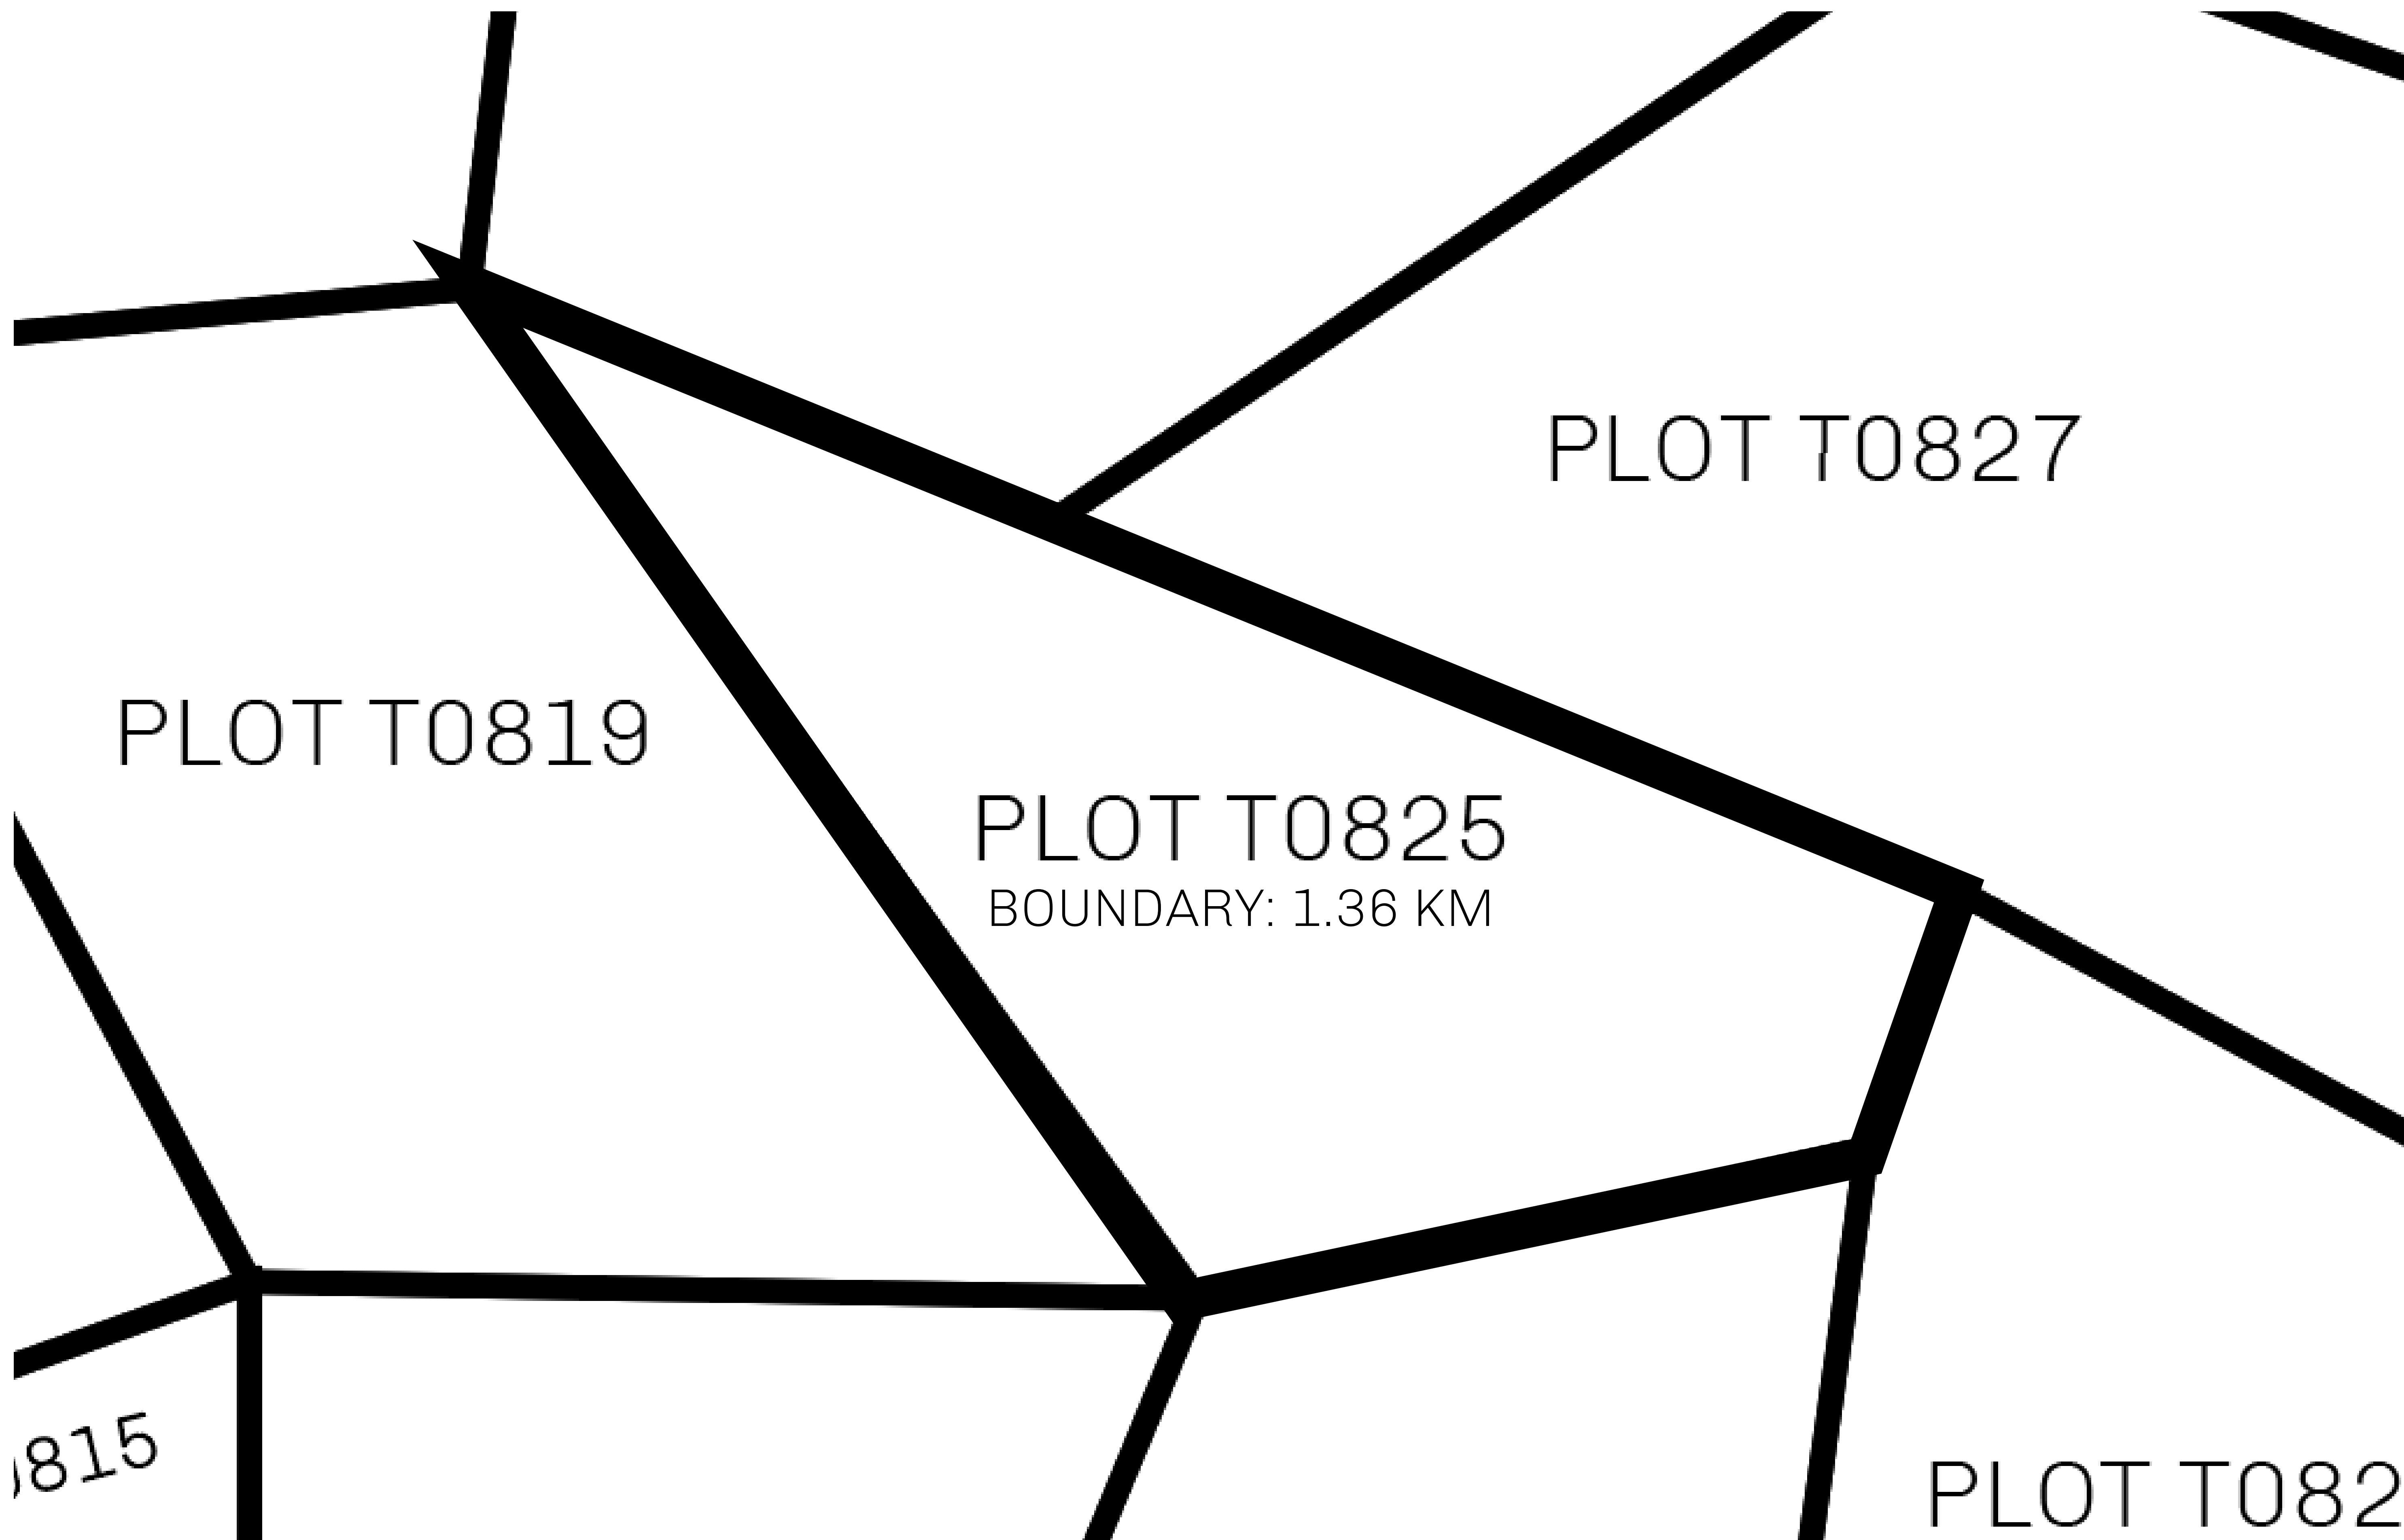

LOOT NFT WORLD

THE SPANISH ARMADA

The most flamboyant of all of the states, this Spanish-speaking territory houses a clash of cultures. From the LTT trades in the El Mercado district to the solicitations for invites to the Great Empire, and even the traveling Caravans, it is a transient place; people are always on the move on the way to the Great Empire or a trek through the Dividing Range to the Royaume De Satoshi. Commerce uses derivations of LTT such as LTTE, LTTB, and LTTTC.

GEOGRAPHY

COASTLINE	193.03 KM (119.94 MILES)
BORDERS	OCEAN, THE GREAT EMPIRE
HIGHEST POINT	MT ELEUTHERIA +1392 M
LOWEST POINT	PUERTO DE LTT 0 M
PLOTS	1045
SCALE	1:50000

H.M. LNFT Land Registry		TITLE NUMBER	
		T0825-221121	
ADMINISTRATIVE AREA	TERRITORIO LTT ST	ISSUED 22 November 2021 <i>BJ.</i>	SCALE 1/50000
OWNER ENTITLEMENT	Type W-T: Share of 0.1% of all BUN sales (rewarded in Credits) plus 1% of all LTT redeemed based on number of NFT Stories minted; Mint 4 NFT Stories		

OFFICIAL PERSPECTIVE SHEET FOR FILING
Indicate vantage point for each drawing. Copy and mark each sheet required prior to filing.

Guide - Vantage point should be indicated as shown in the diagram: