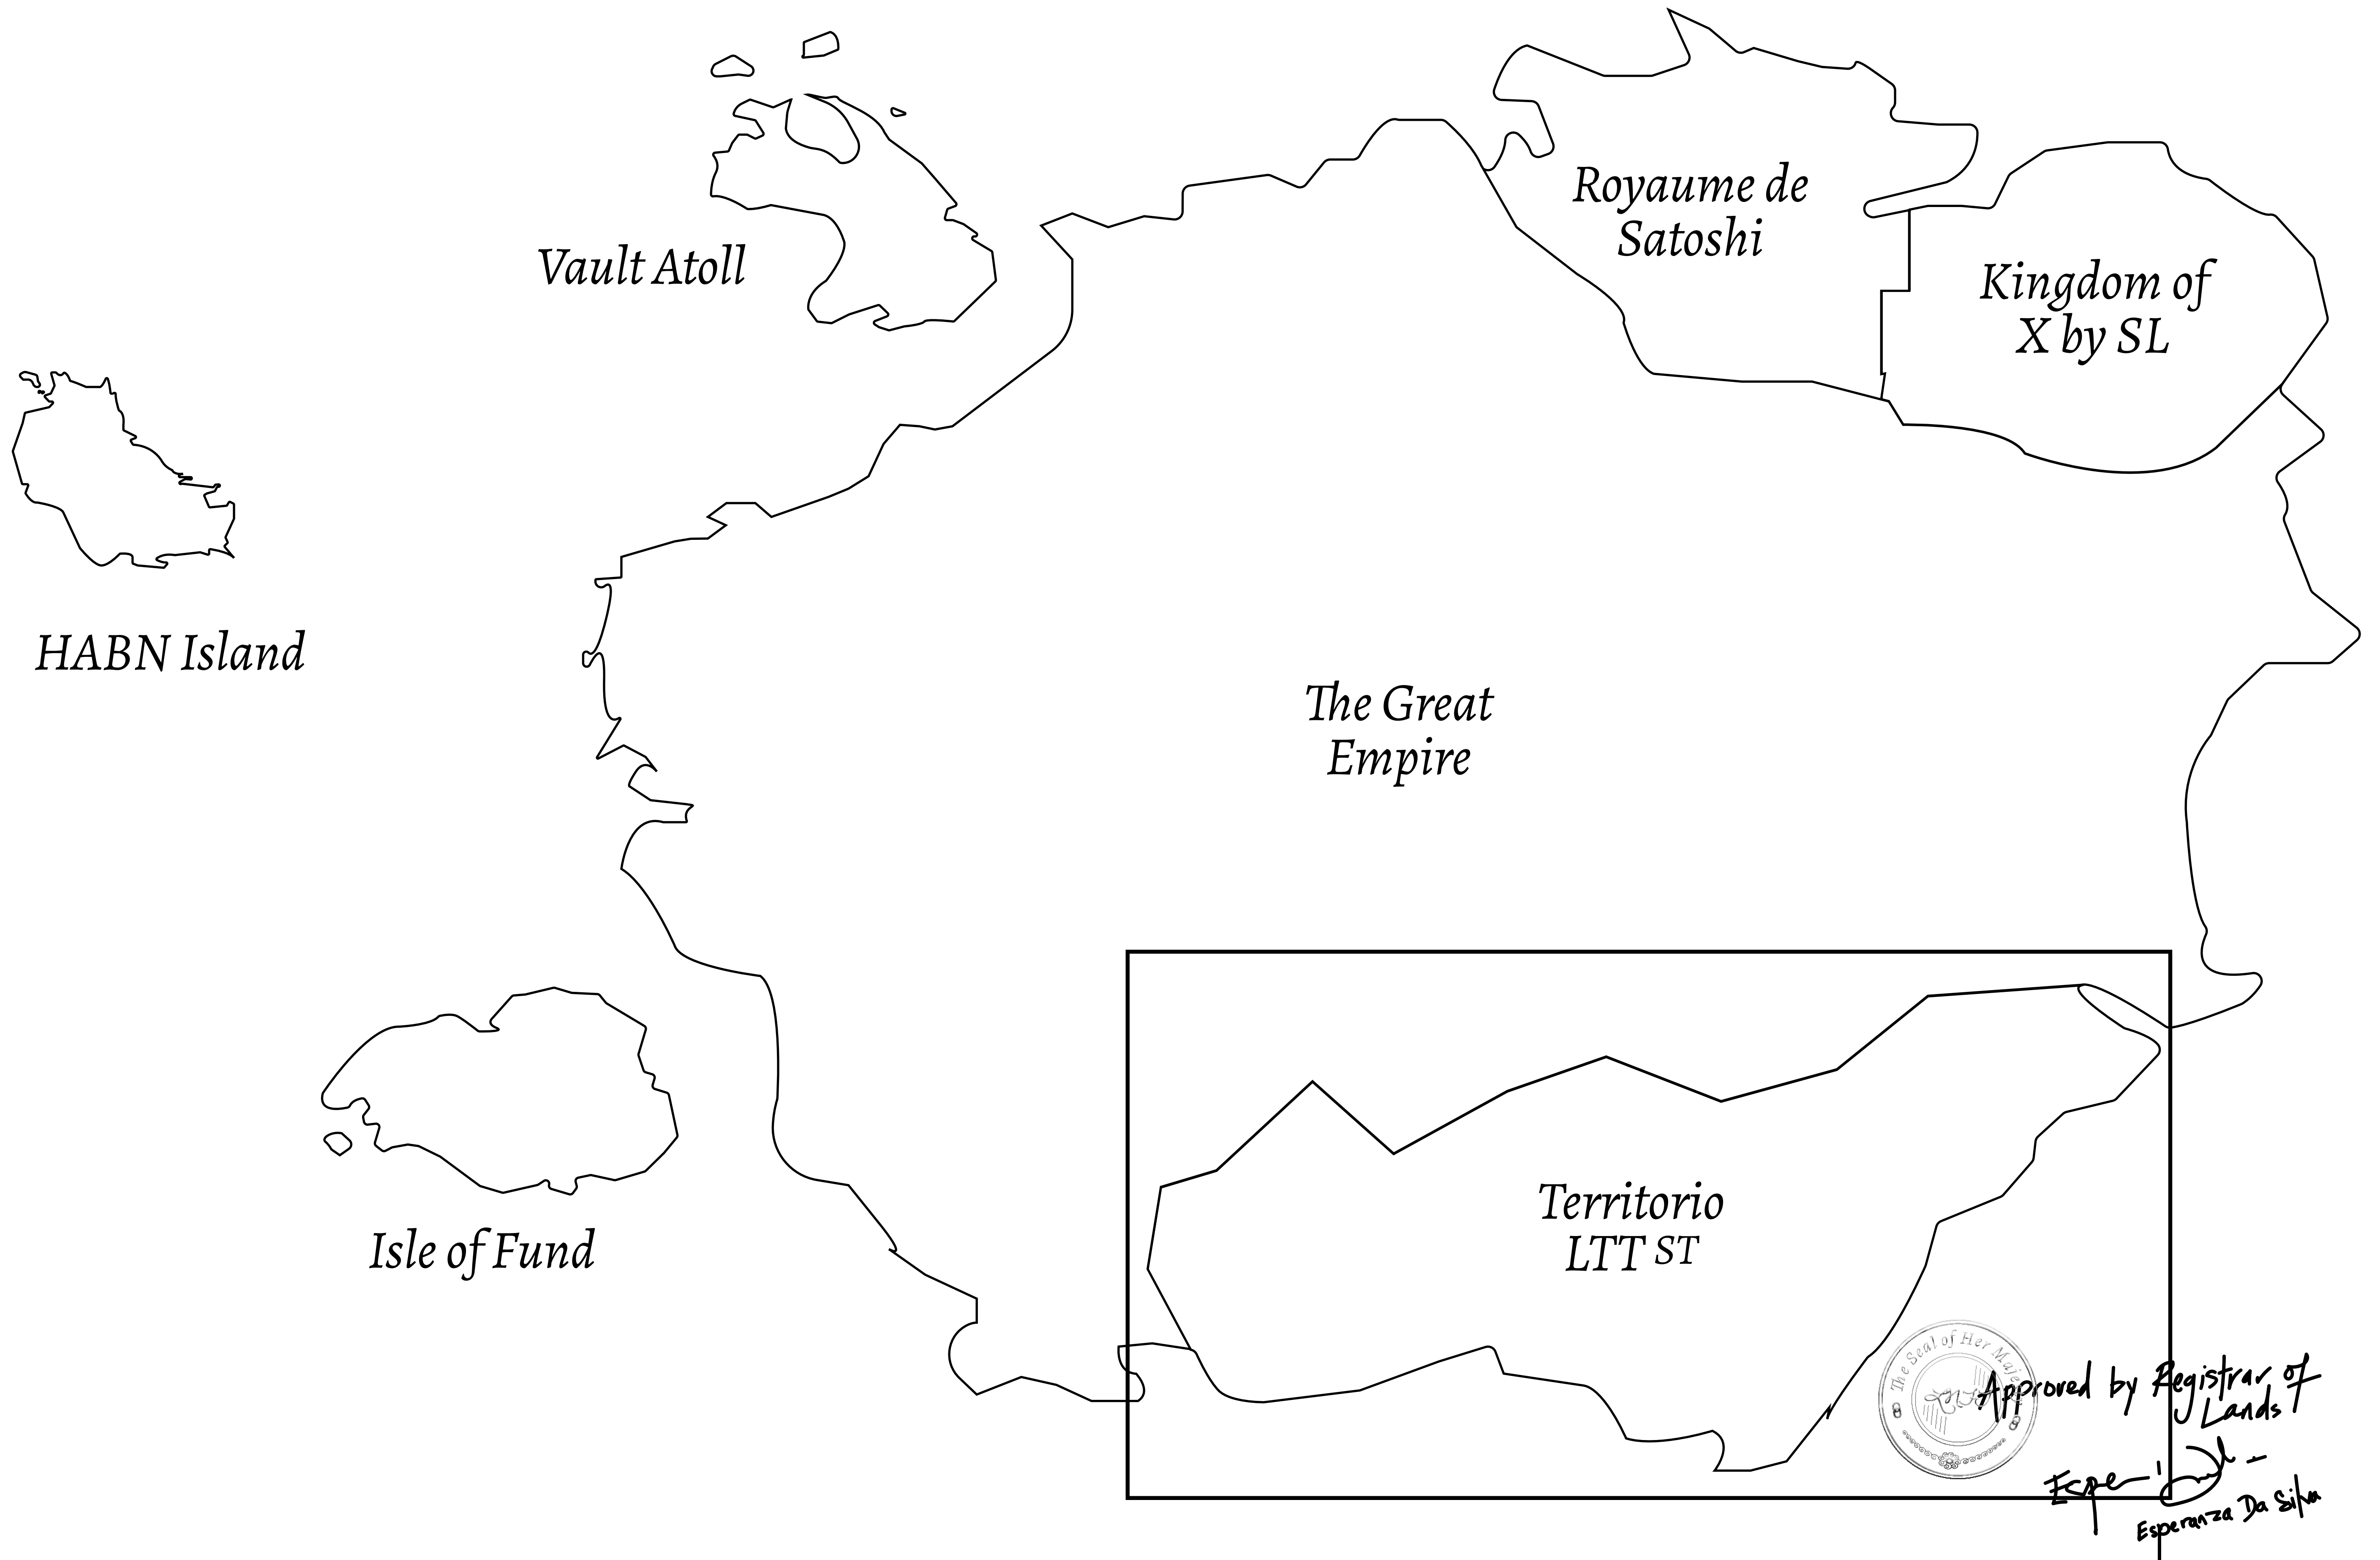

LOOT NFT WORLD

THE SPANISH ARMADA

The most flamboyant of all of the states, this Spanish-speaking territory houses a clash of cultures. From the LTT trades in the El Mercado district to the solicitations for invites to the Great Empire, and even the traveling Caravans, it is a transient place; people are always on the move on the way to the Great Empire or a trek through the Dividing Range to the Royaume De Satoshi. Commerce uses derivations of LTT such as LTTE, LTTB, and LTTTC.

GEOGRAPHY

COASTLINE	193.03 KM (119.94 MILES)
BORDERS	OCEAN, THE GREAT EMPIRE
HIGHEST POINT	MT ELEUTHERIA +1392 M
LOWEST POINT	PUERTO DE LTT 0 M
PLOTS	1045
SCALE	1:50000

H.M. LNFT Land Registry		TITLE NUMBER	
		T0825-221121	
ADMINISTRATIVE AREA	TERRITORIO LTT ST	ISSUED 22 November 2021 <i>BJ.</i>	SCALE 1/50000
OWNER ENTITLEMENT	Type W-T: Share of 0.1% of all BUN sales (rewarded in Credits) plus 1% of all LTT redeemed based on number of NFT Stories minted; Mint 4 NFT Stories		