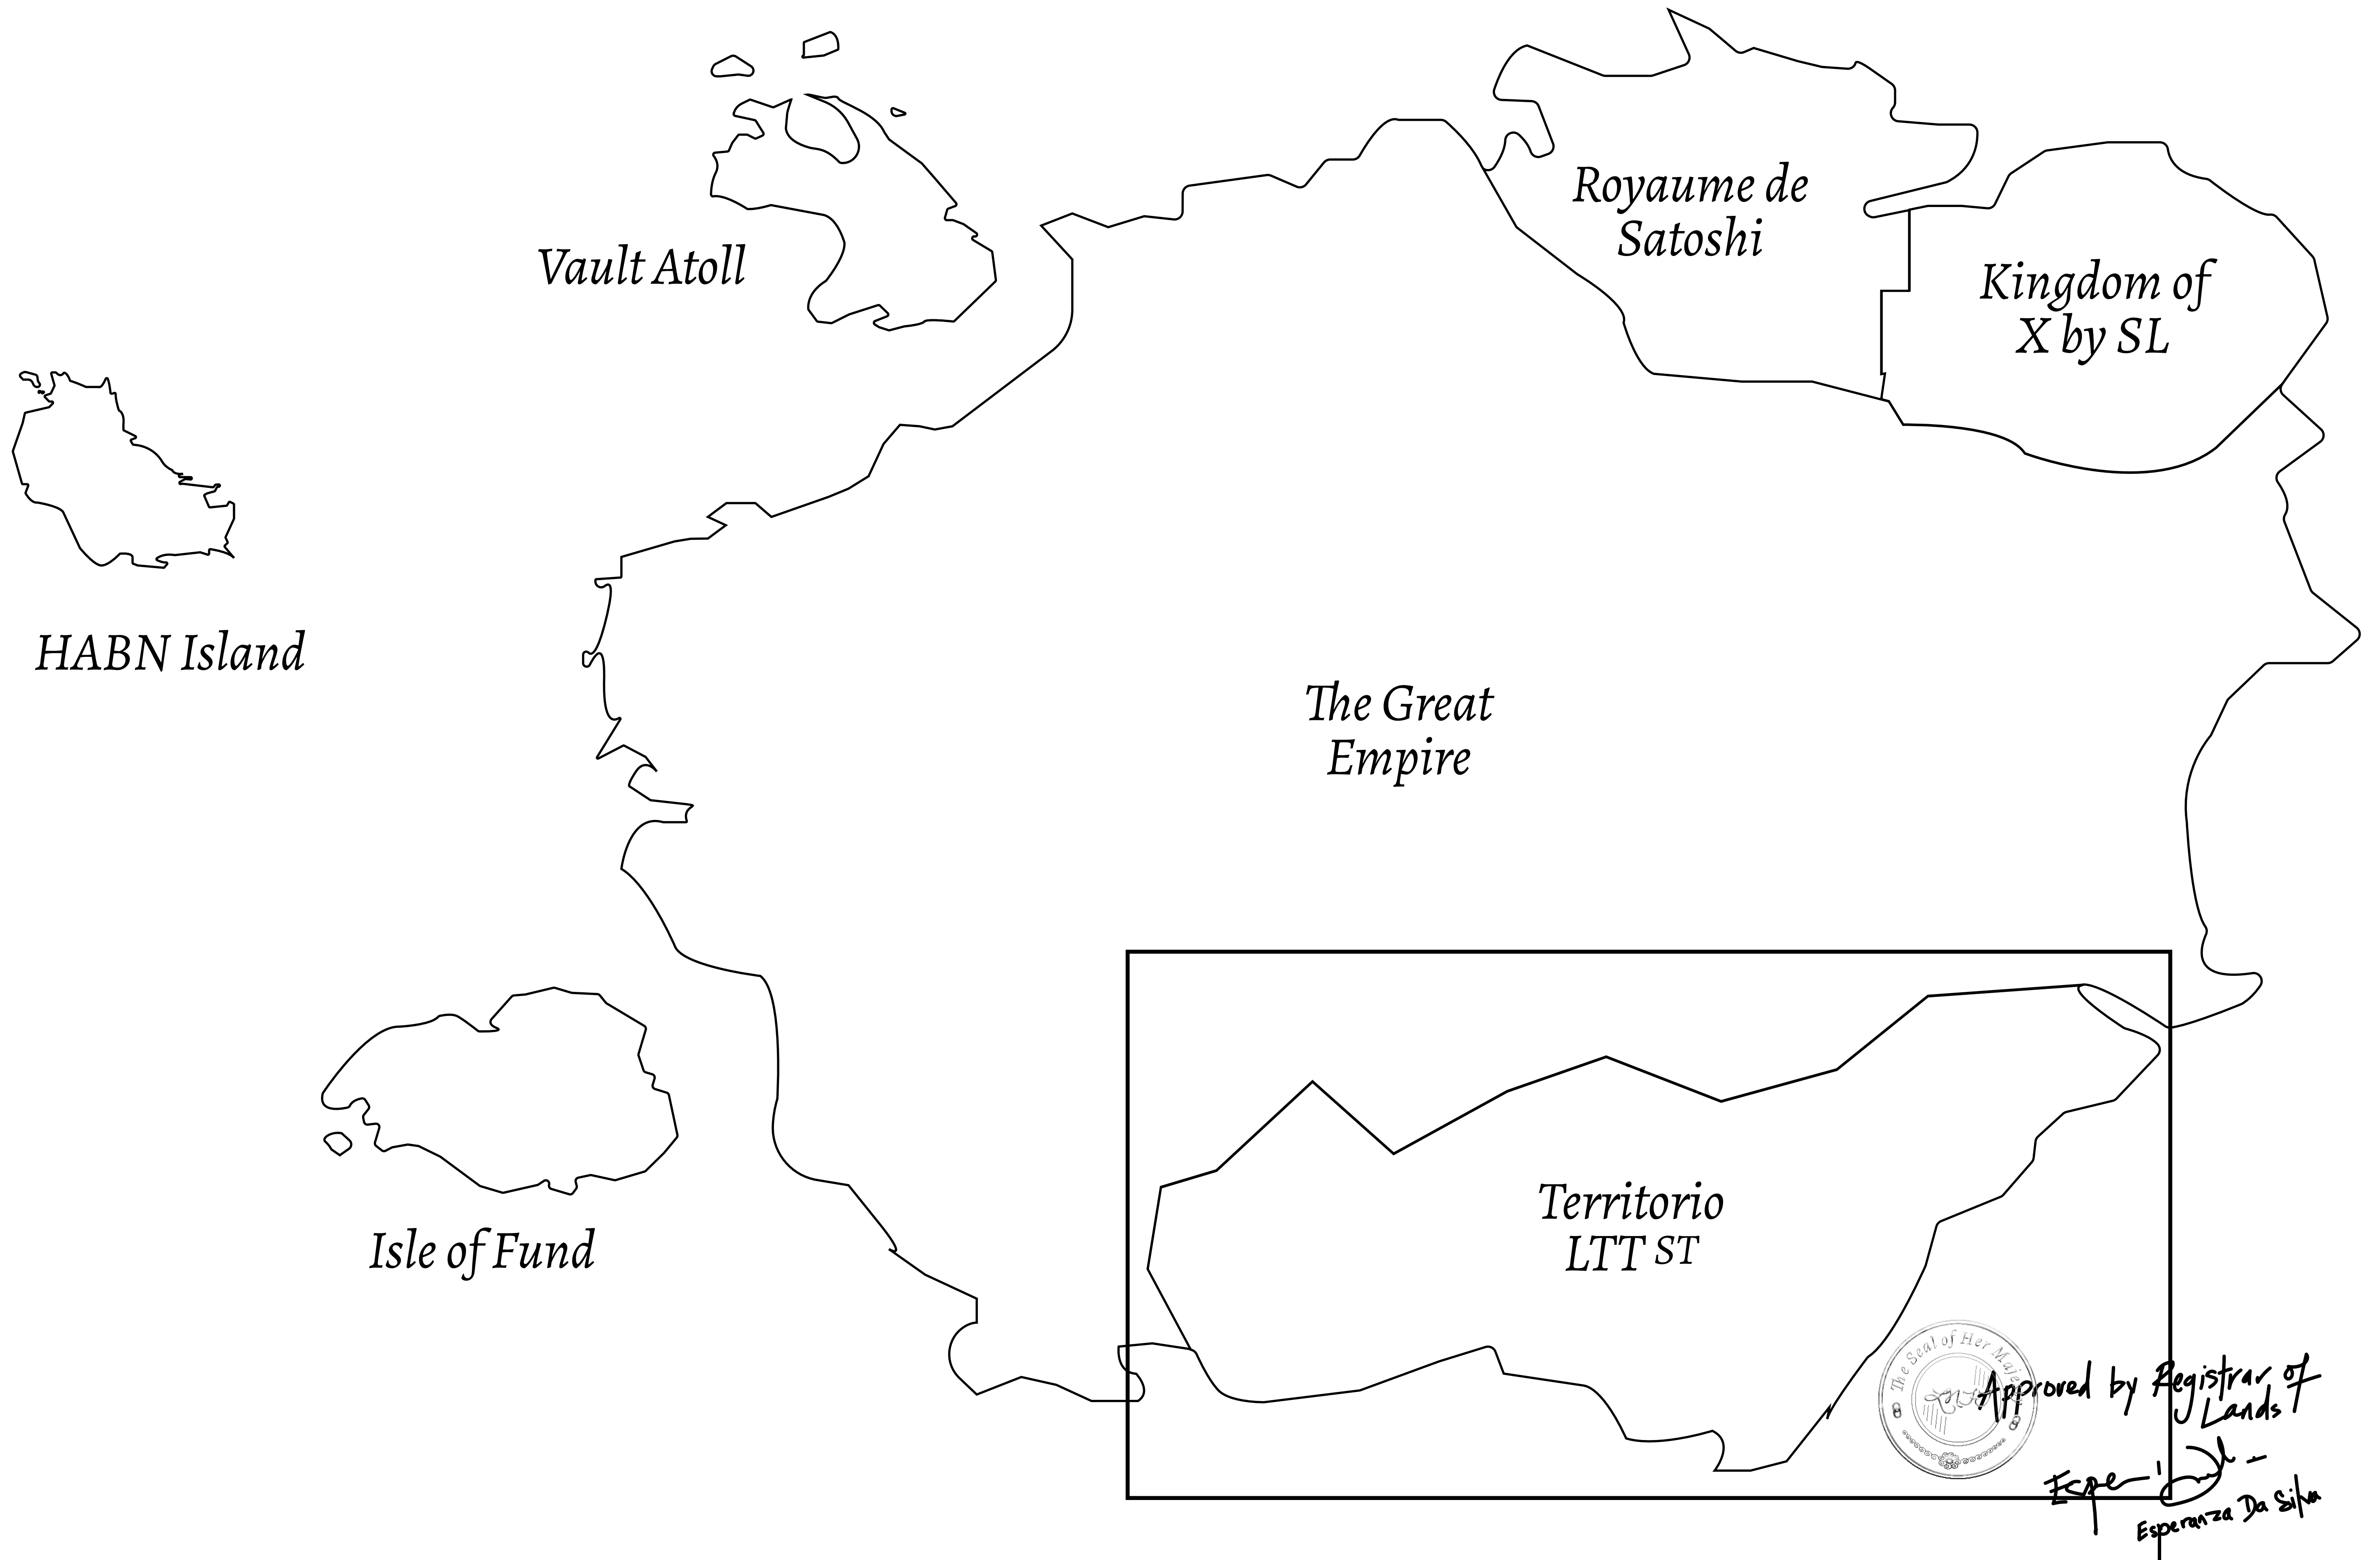

LOOT NFT WORLD

THE SPANISH ARMADA

The most flamboyant of all of the states, this Spanish-speaking territory houses a clash of cultures. From the LTT trades in the El Mercado district to the solicitations for invites to the Great Empire, and even the traveling Caravans, it is a transient place; people are always on the move on the way to the Great Empire or a trek through the Dividing Range to the Royaume De Satoshi. Commerce uses derivations of LTT such as LTTE, LTTB, and LTTTC.

GEOGRAPHY

COASTLINE	193.03 KM (119.94 MILES)
BORDERS	OCEAN, THE GREAT EMPIRE
HIGHEST POINT	MT ELEUTHERIA +1392 M
LOWEST POINT	PUERTO DE LTT 0 M
PLOTS	1045
SCALE	1:50000

H.M. LNFT Land Registry		TITLE NUMBER	
		T0818-221121	
ADMINISTRATIVE AREA	TERRITORIO LTT ST	ISSUED 22 November 2021 <i>bl.</i>	SCALE 1/50000
OWNER ENTITLEMENT	Type W-T: Share of 0.1% of all BUN sales (rewarded in Credits) plus 1% of all LTT redeemed based on number of NFT Stories minted; Mint 4 NFT Stories		

TERRITORIO
HIGHWAY

PLOT T0818
BOUNDARY: 1.38 KM

PLOT T082

PLOT T0817

OFFICIAL PERSPECTIVE SHEET FOR FILING
Indicate vantage point for each drawing. Copy and
mark each sheet required prior to filing.

Guide - Vantage point should be
indicated as shown in the diagram: