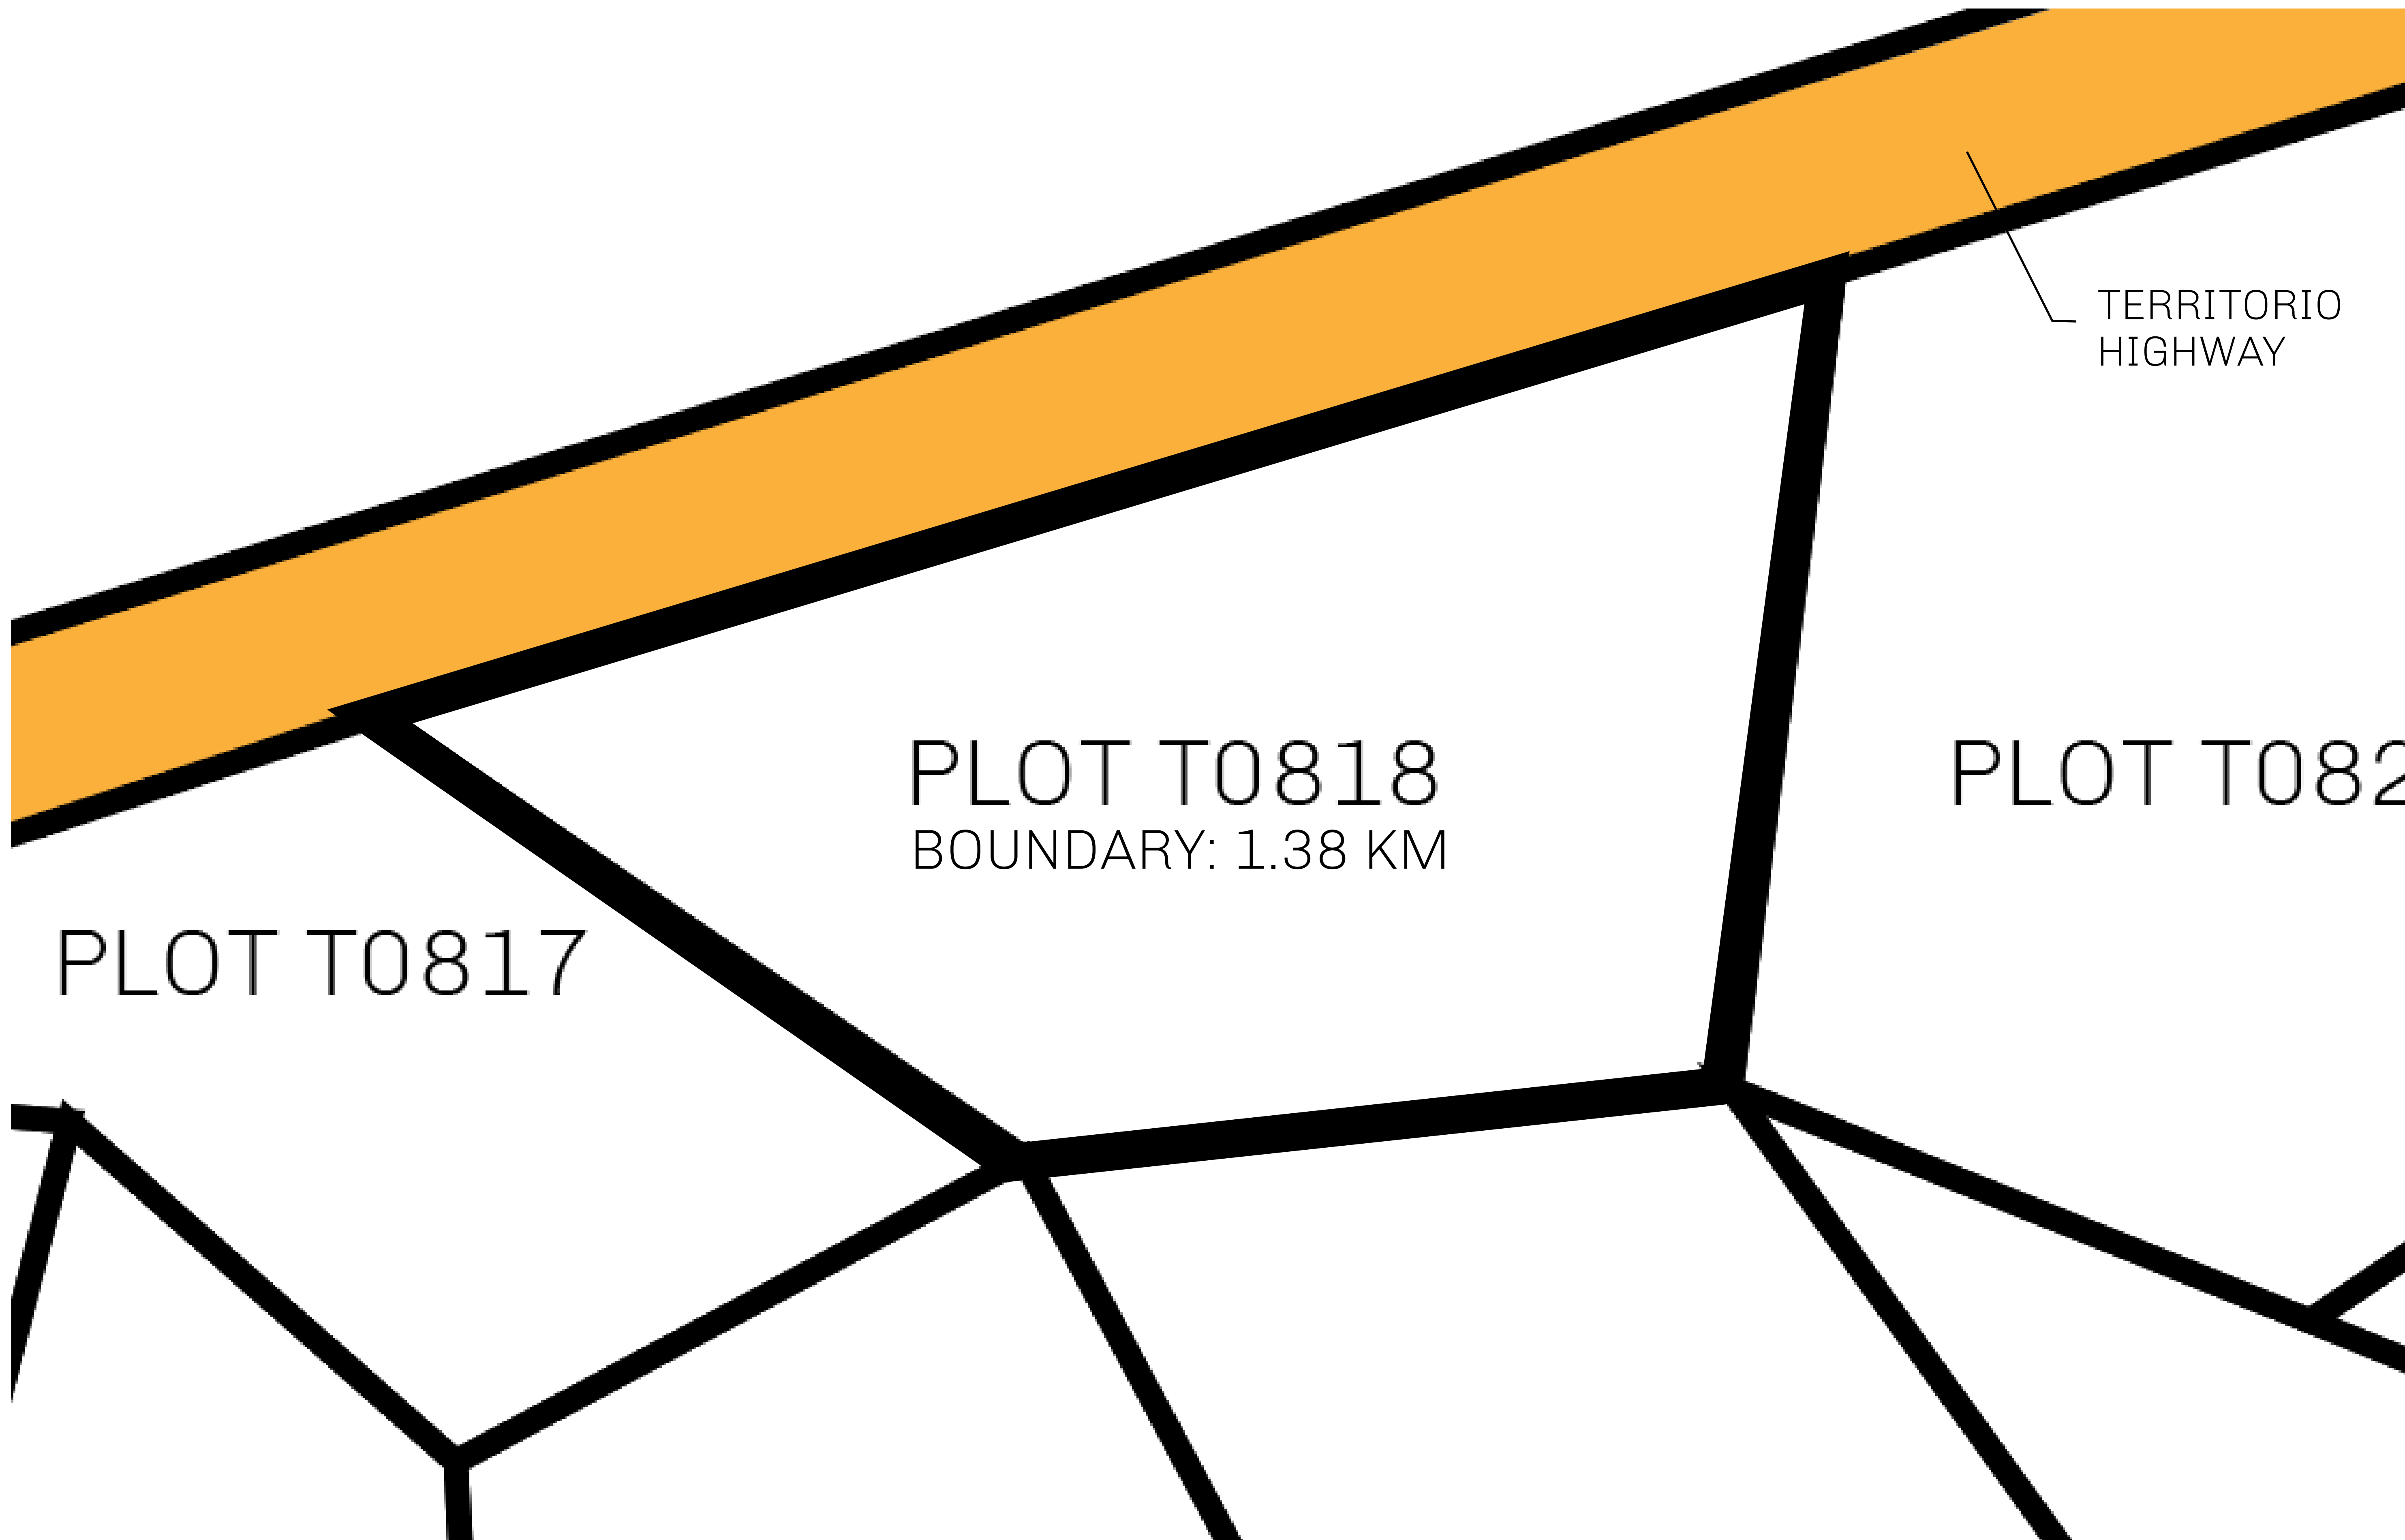

LOOT NFT WORLD

THE SPANISH ARMADA

The most flamboyant of all of the states, this Spanish-speaking territory houses a clash of cultures. From the LTT trades in the El Mercado district to the solicitations for invites to the Great Empire, and even the traveling Caravans, it is a transient place; people are always on the move on the way to the Great Empire or a trek through the Dividing Range to the Royaume De Satoshi. Commerce uses derivations of LTT such as LTTE, LTTB, and LTTTC.

GEOGRAPHY

COASTLINE	193.03 KM (119.94 MILES)
BORDERS	OCEAN, THE GREAT EMPIRE
HIGHEST POINT	MT ELEUTHERIA +1392 M
LOWEST POINT	PUERTO DE LTT 0 M
PLOTS	1045
SCALE	1:50000

H.M. LNFT Land Registry		TITLE NUMBER	
		T0818-221121	
ADMINISTRATIVE AREA	TERRITORIO LTT ST	ISSUED 22 November 2021 <i>bl.</i>	SCALE 1/50000
OWNER ENTITLEMENT	Type W-T: Share of 0.1% of all BUN sales (rewarded in Credits) plus 1% of all LTT redeemed based on number of NFT Stories minted; Mint 4 NFT Stories		

TERRITORIO
HIGHWAY

PLOT T0818
BOUNDARY: 1.38 KM

PLOT T082

PLOT T0817

OFFICIAL PERSPECTIVE SHEET FOR FILING
Indicate vantage point for each drawing. Copy and
mark each sheet required prior to filing.

Guide - Vantage point should be
indicated as shown in the diagram: