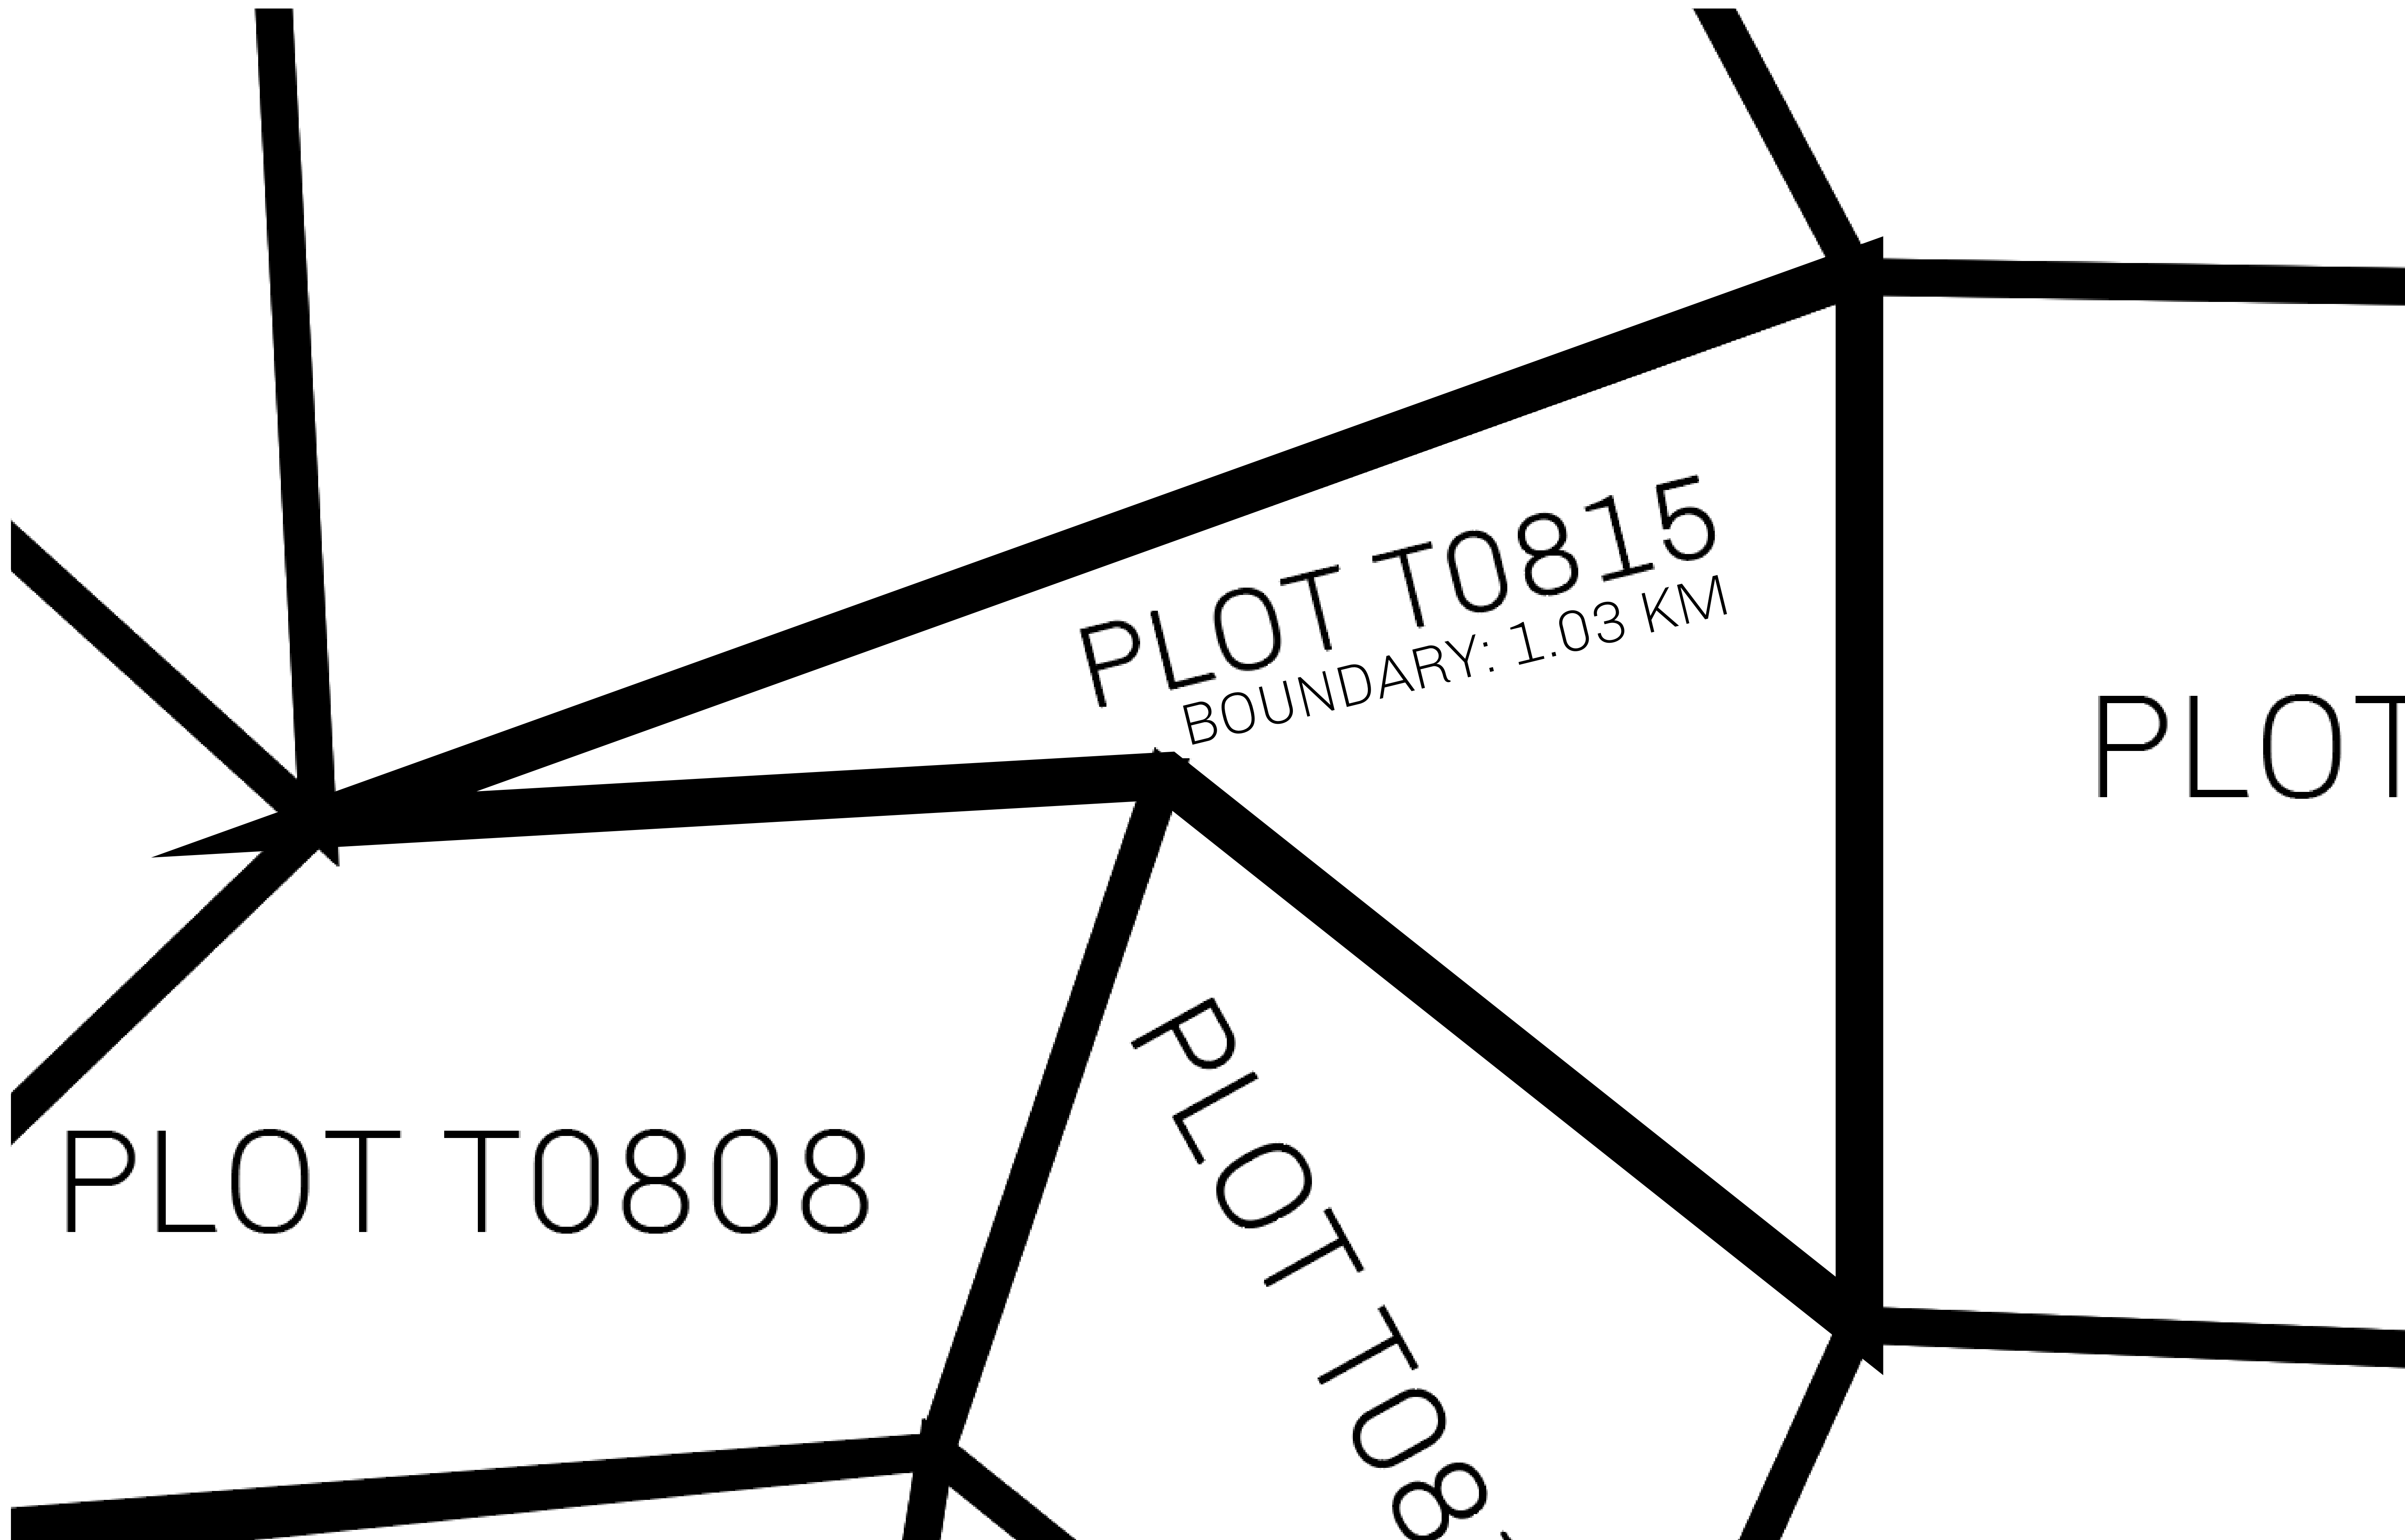

### GEOGRAPHY

COASTLINE	193.03 KM (119.94 MILES)
BORDERS	OCEAN, THE GREAT EMPIRE
HIGHEST POINT	MT ELEUTHERIA +1392 M
LOWEST POINT	PUERTO DE LTT 0 M
PLOTS	1045
SCALE	1:50000

<b>H.M. LNFT Land Registry</b>		TITLE NUMBER	
		<b>T0815-221121</b>	
ADMINISTRATIVE AREA	<b>TERRITORIO LTT ST</b>	ISSUED 22 November 2021 <i>bl.</i>	SCALE 1/50000
OWNER ENTITLEMENT	<b>Type W-T: Share of 0.1% of all BUN sales (rewarded in Credits) plus 1% of all LTT redeemed based on number of NFT Stories minted; Mint 4 NFT Stories</b>		

PLOT T0815  
BOUNDARY: 1.03 KM

PLOT T0808

PLOT T0808

PLOT

**OFFICIAL PERSPECTIVE SHEET FOR FILING**  
Indicate vantage point for each drawing. Copy and mark each sheet required prior to filing.

Guide - Vantage point should be indicated as shown in the diagram: