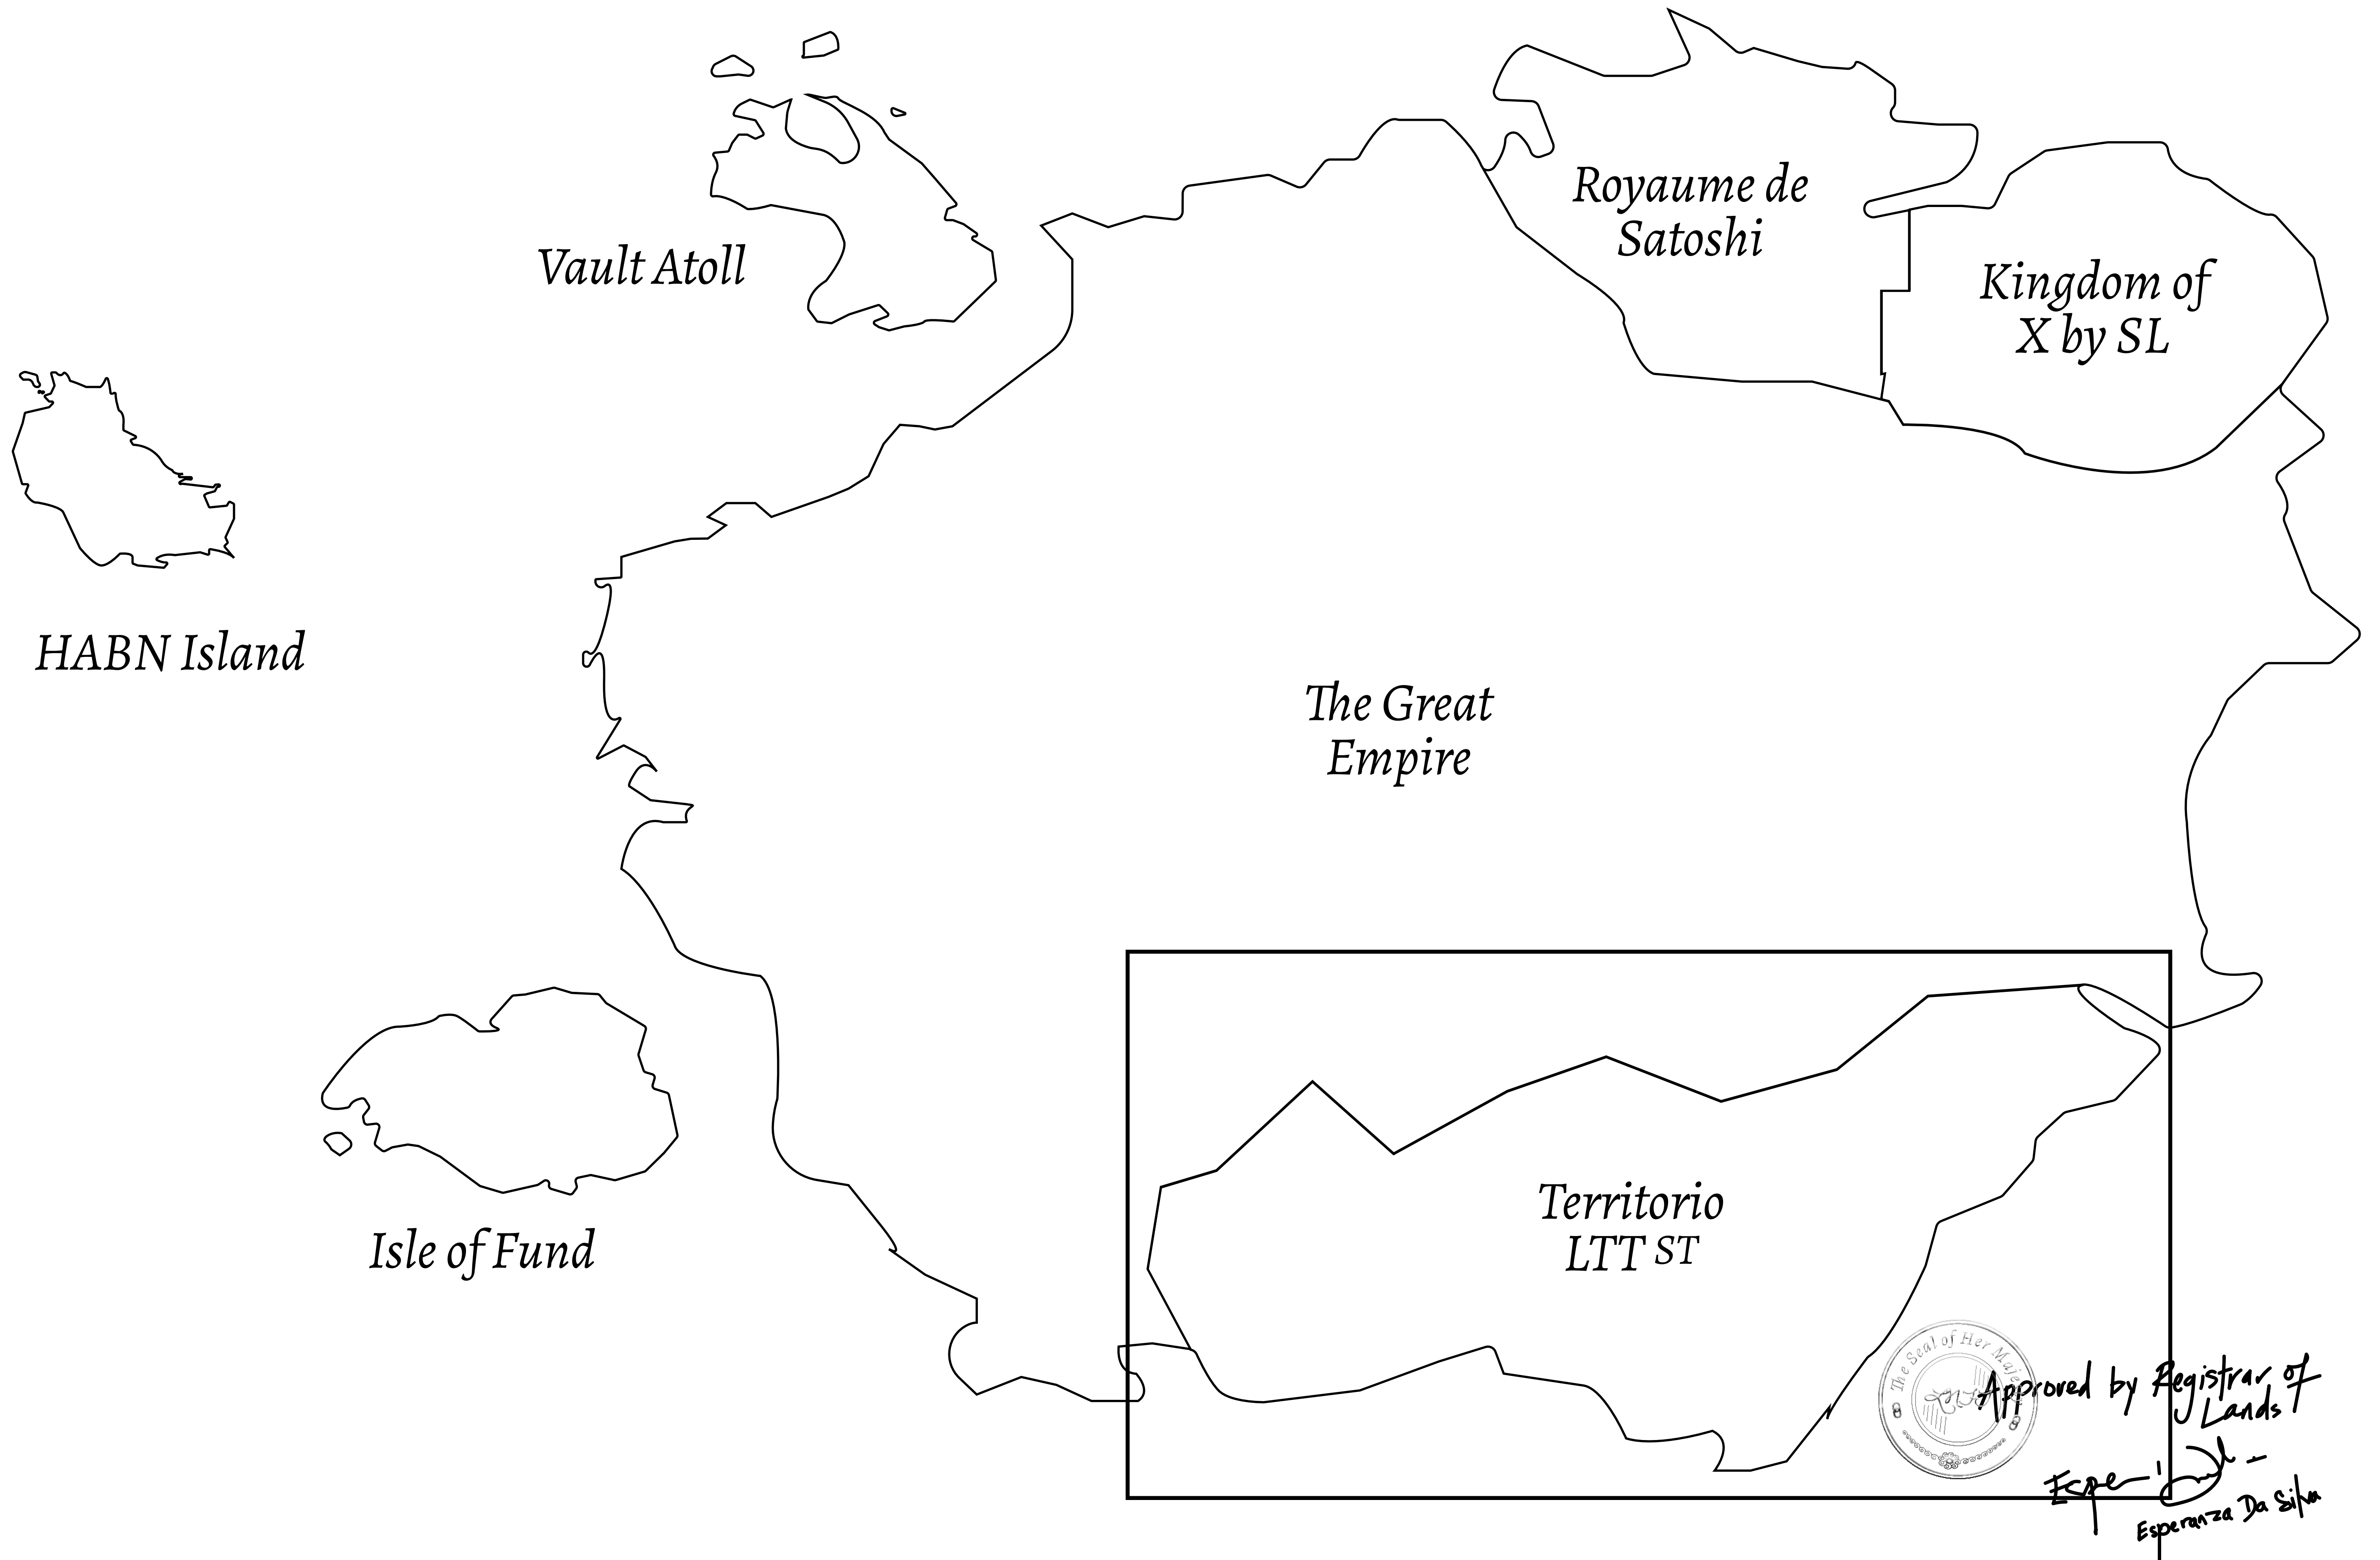

### THE SPANISH ARMADA

The most flamboyant of all of the states, this Spanish-speaking territory houses a clash of cultures. From the LTT trades in the El Mercado district to the solicitations for invites to the Great Empire, and even the traveling Caravans, it is a transient place; people are always on the move on the way to the Great Empire or a trek through the Dividing Range to the Royaume De Satoshi. Commerce uses derivations of LTT such as LTTE, LTTB, and LTTTC.

### GEOGRAPHY

COASTLINE	193.03 KM (119.94 MILES)
BORDERS	OCEAN, THE GREAT EMPIRE
HIGHEST POINT	MT ELEUTHERIA +1392 M
LOWEST POINT	PUERTO DE LTT 0 M
PLOTS	1045
SCALE	1:50000

<b>H.M. LNFT Land Registry</b>		TITLE NUMBER	
		<b>T0815-221121</b>	
ADMINISTRATIVE AREA	<b>TERRITORIO LTT ST</b>	ISSUED 22 November 2021 <i>bl.</i>	SCALE 1/50000
OWNER ENTITLEMENT	<b>Type W-T: Share of 0.1% of all BUN sales (rewarded in Credits) plus 1% of all LTT redeemed based on number of NFT Stories minted; Mint 4 NFT Stories</b>		

PLOT T0815  
BOUNDARY: 1.03 KM

PLOT T0808

PLOT T0808

PLOT

**OFFICIAL PERSPECTIVE SHEET FOR FILING**  
Indicate vantage point for each drawing. Copy and mark each sheet required prior to filing.

Guide - Vantage point should be indicated as shown in the diagram: