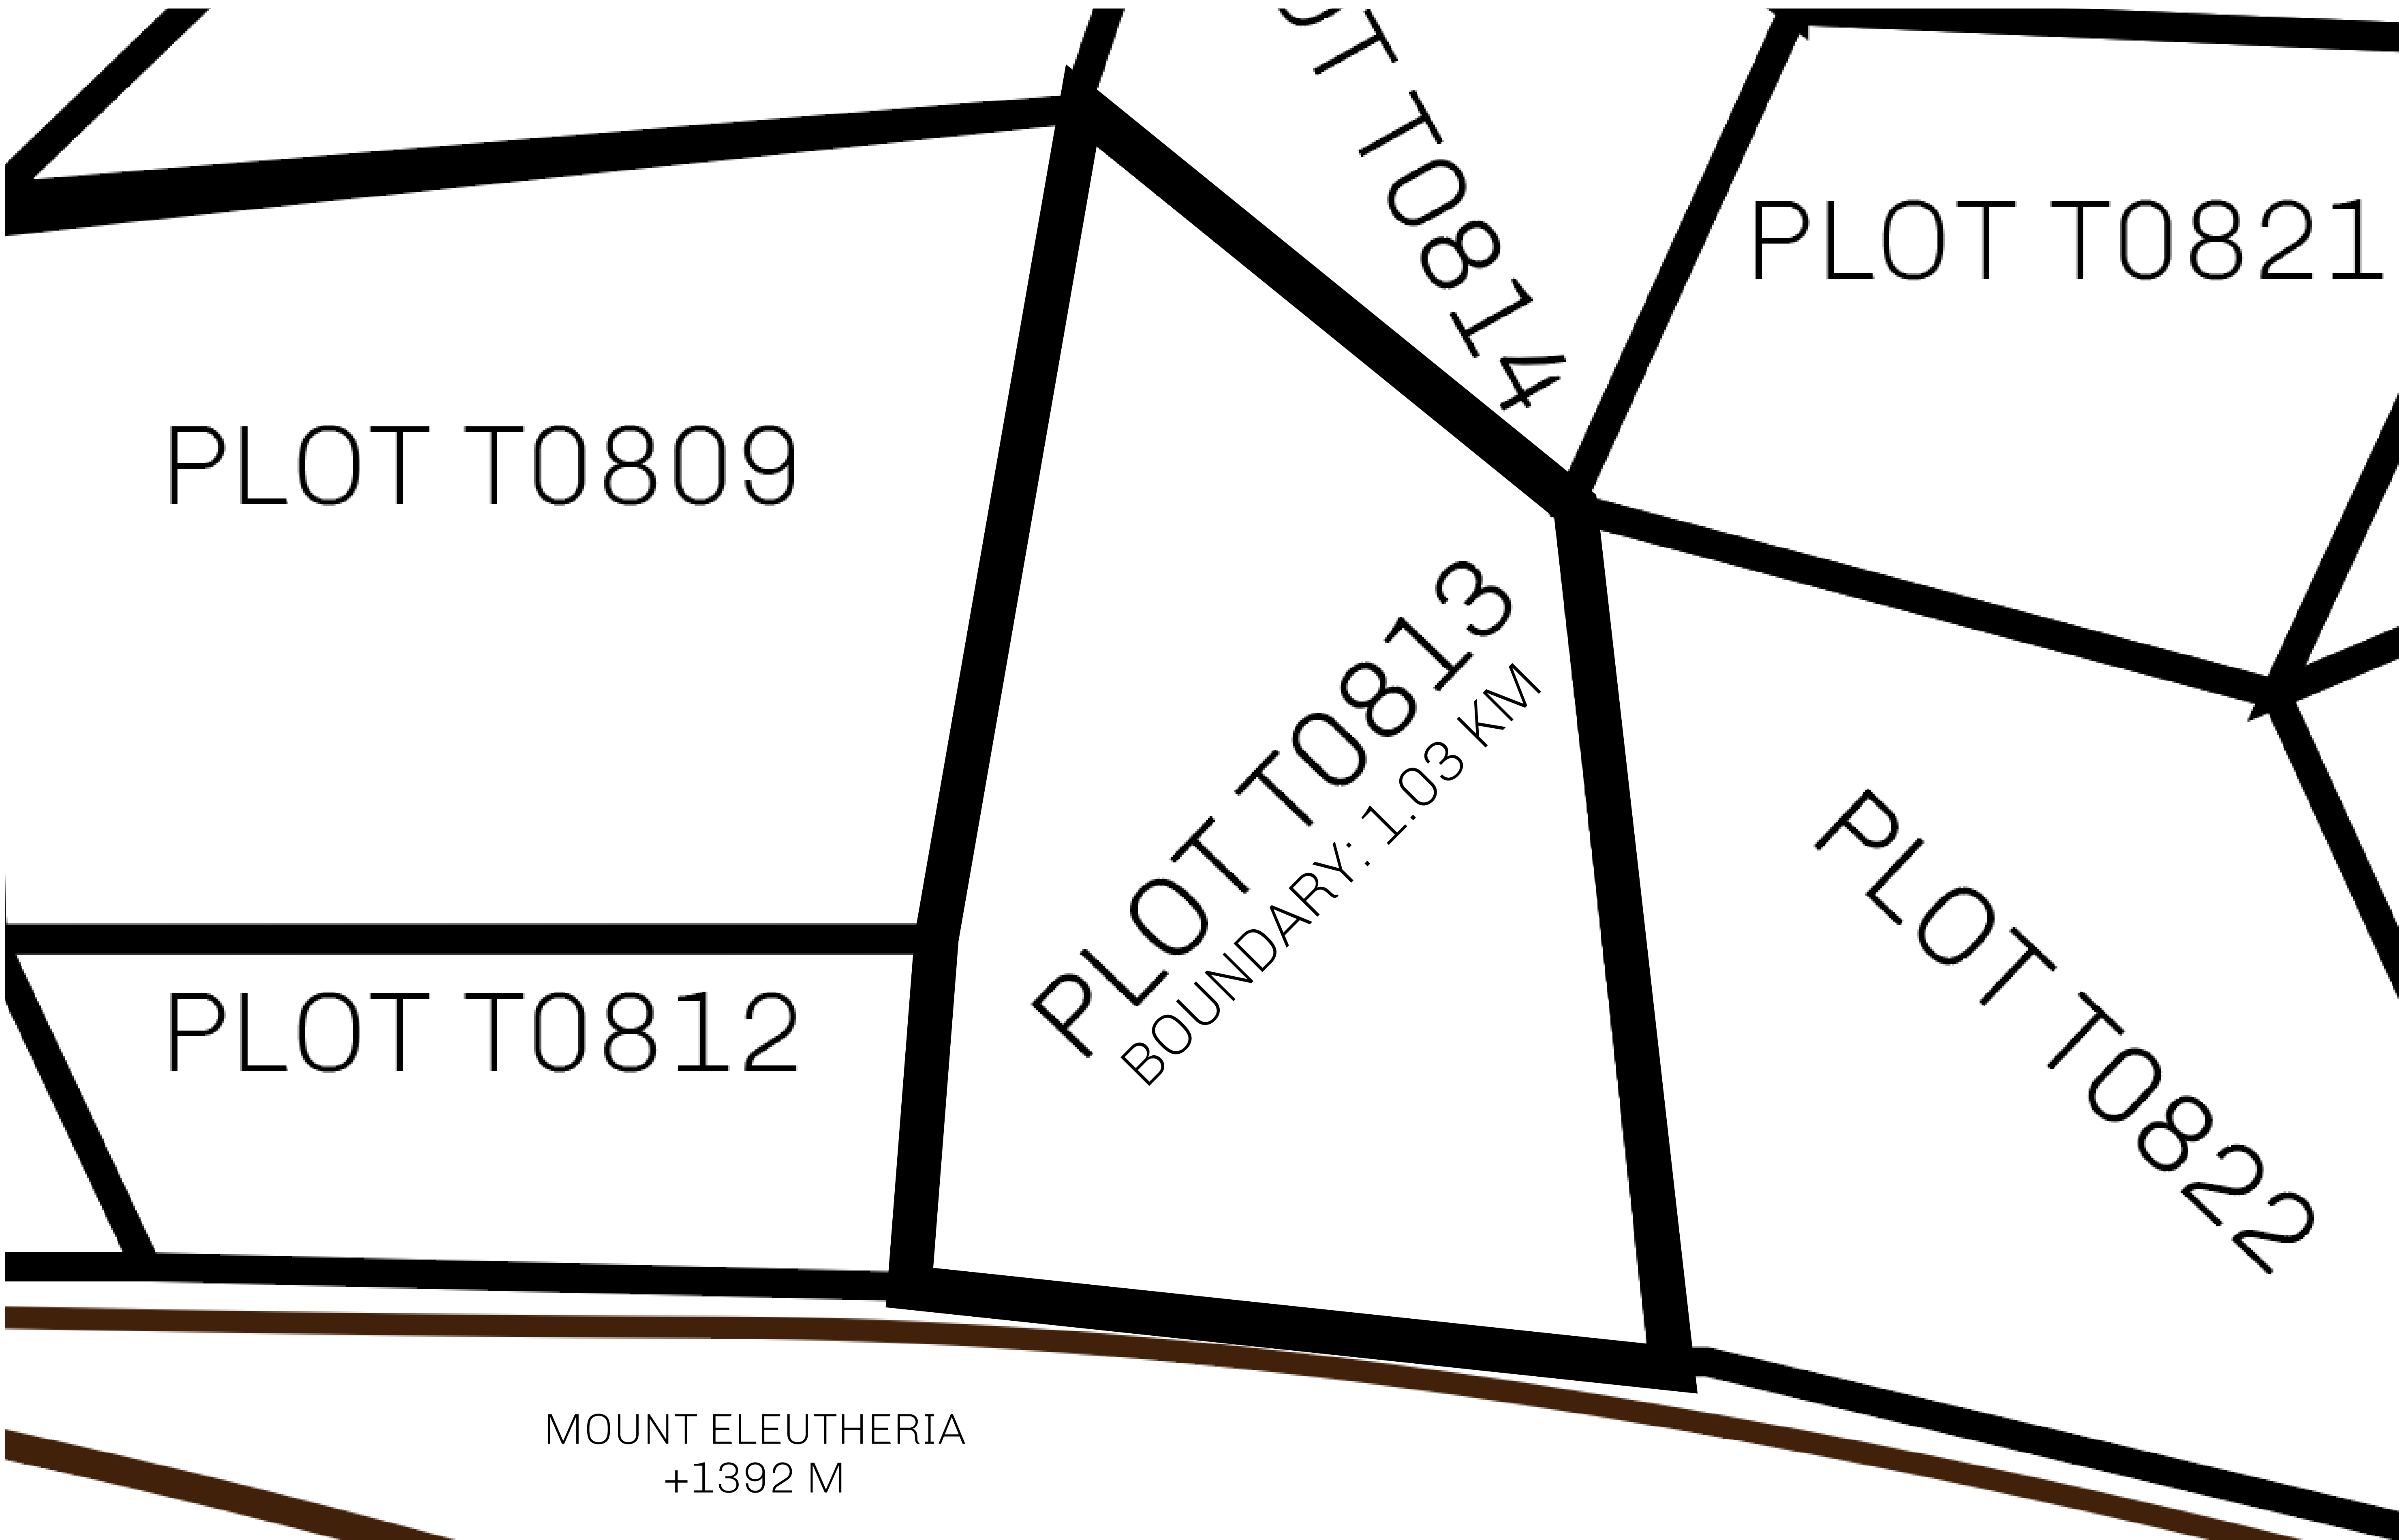

### GEOGRAPHY

COASTLINE	193.03 KM (119.94 MILES)
BORDERS	OCEAN, THE GREAT EMPIRE
HIGHEST POINT	MT ELEUTHERIA +1392 M
LOWEST POINT	PUERTO DE LTT 0 M
PLOTS	1045
SCALE	1:50000

<b>H.M. LNFT Land Registry</b>		TITLE NUMBER	
		<b>T0813-221121</b>	
ADMINISTRATIVE AREA	<b>TERRITORIO LTT ST</b>	ISSUED <b>22 November 2021</b> <i>bl.</i>	SCALE <b>1/50000</b>
OWNER ENTITLEMENT	<b>Type W-T: Share of 0.1% of all BUN sales (rewarded in Credits) plus 1% of all LTT redeemed based on number of NFT Stories minted; Mint 4 NFT Stories</b>		

**OFFICIAL PERSPECTIVE SHEET FOR FILING**  
Indicate vantage point for each drawing. Copy and mark each sheet required prior to filing.

Guide - Vantage point should be indicated as shown in the diagram: