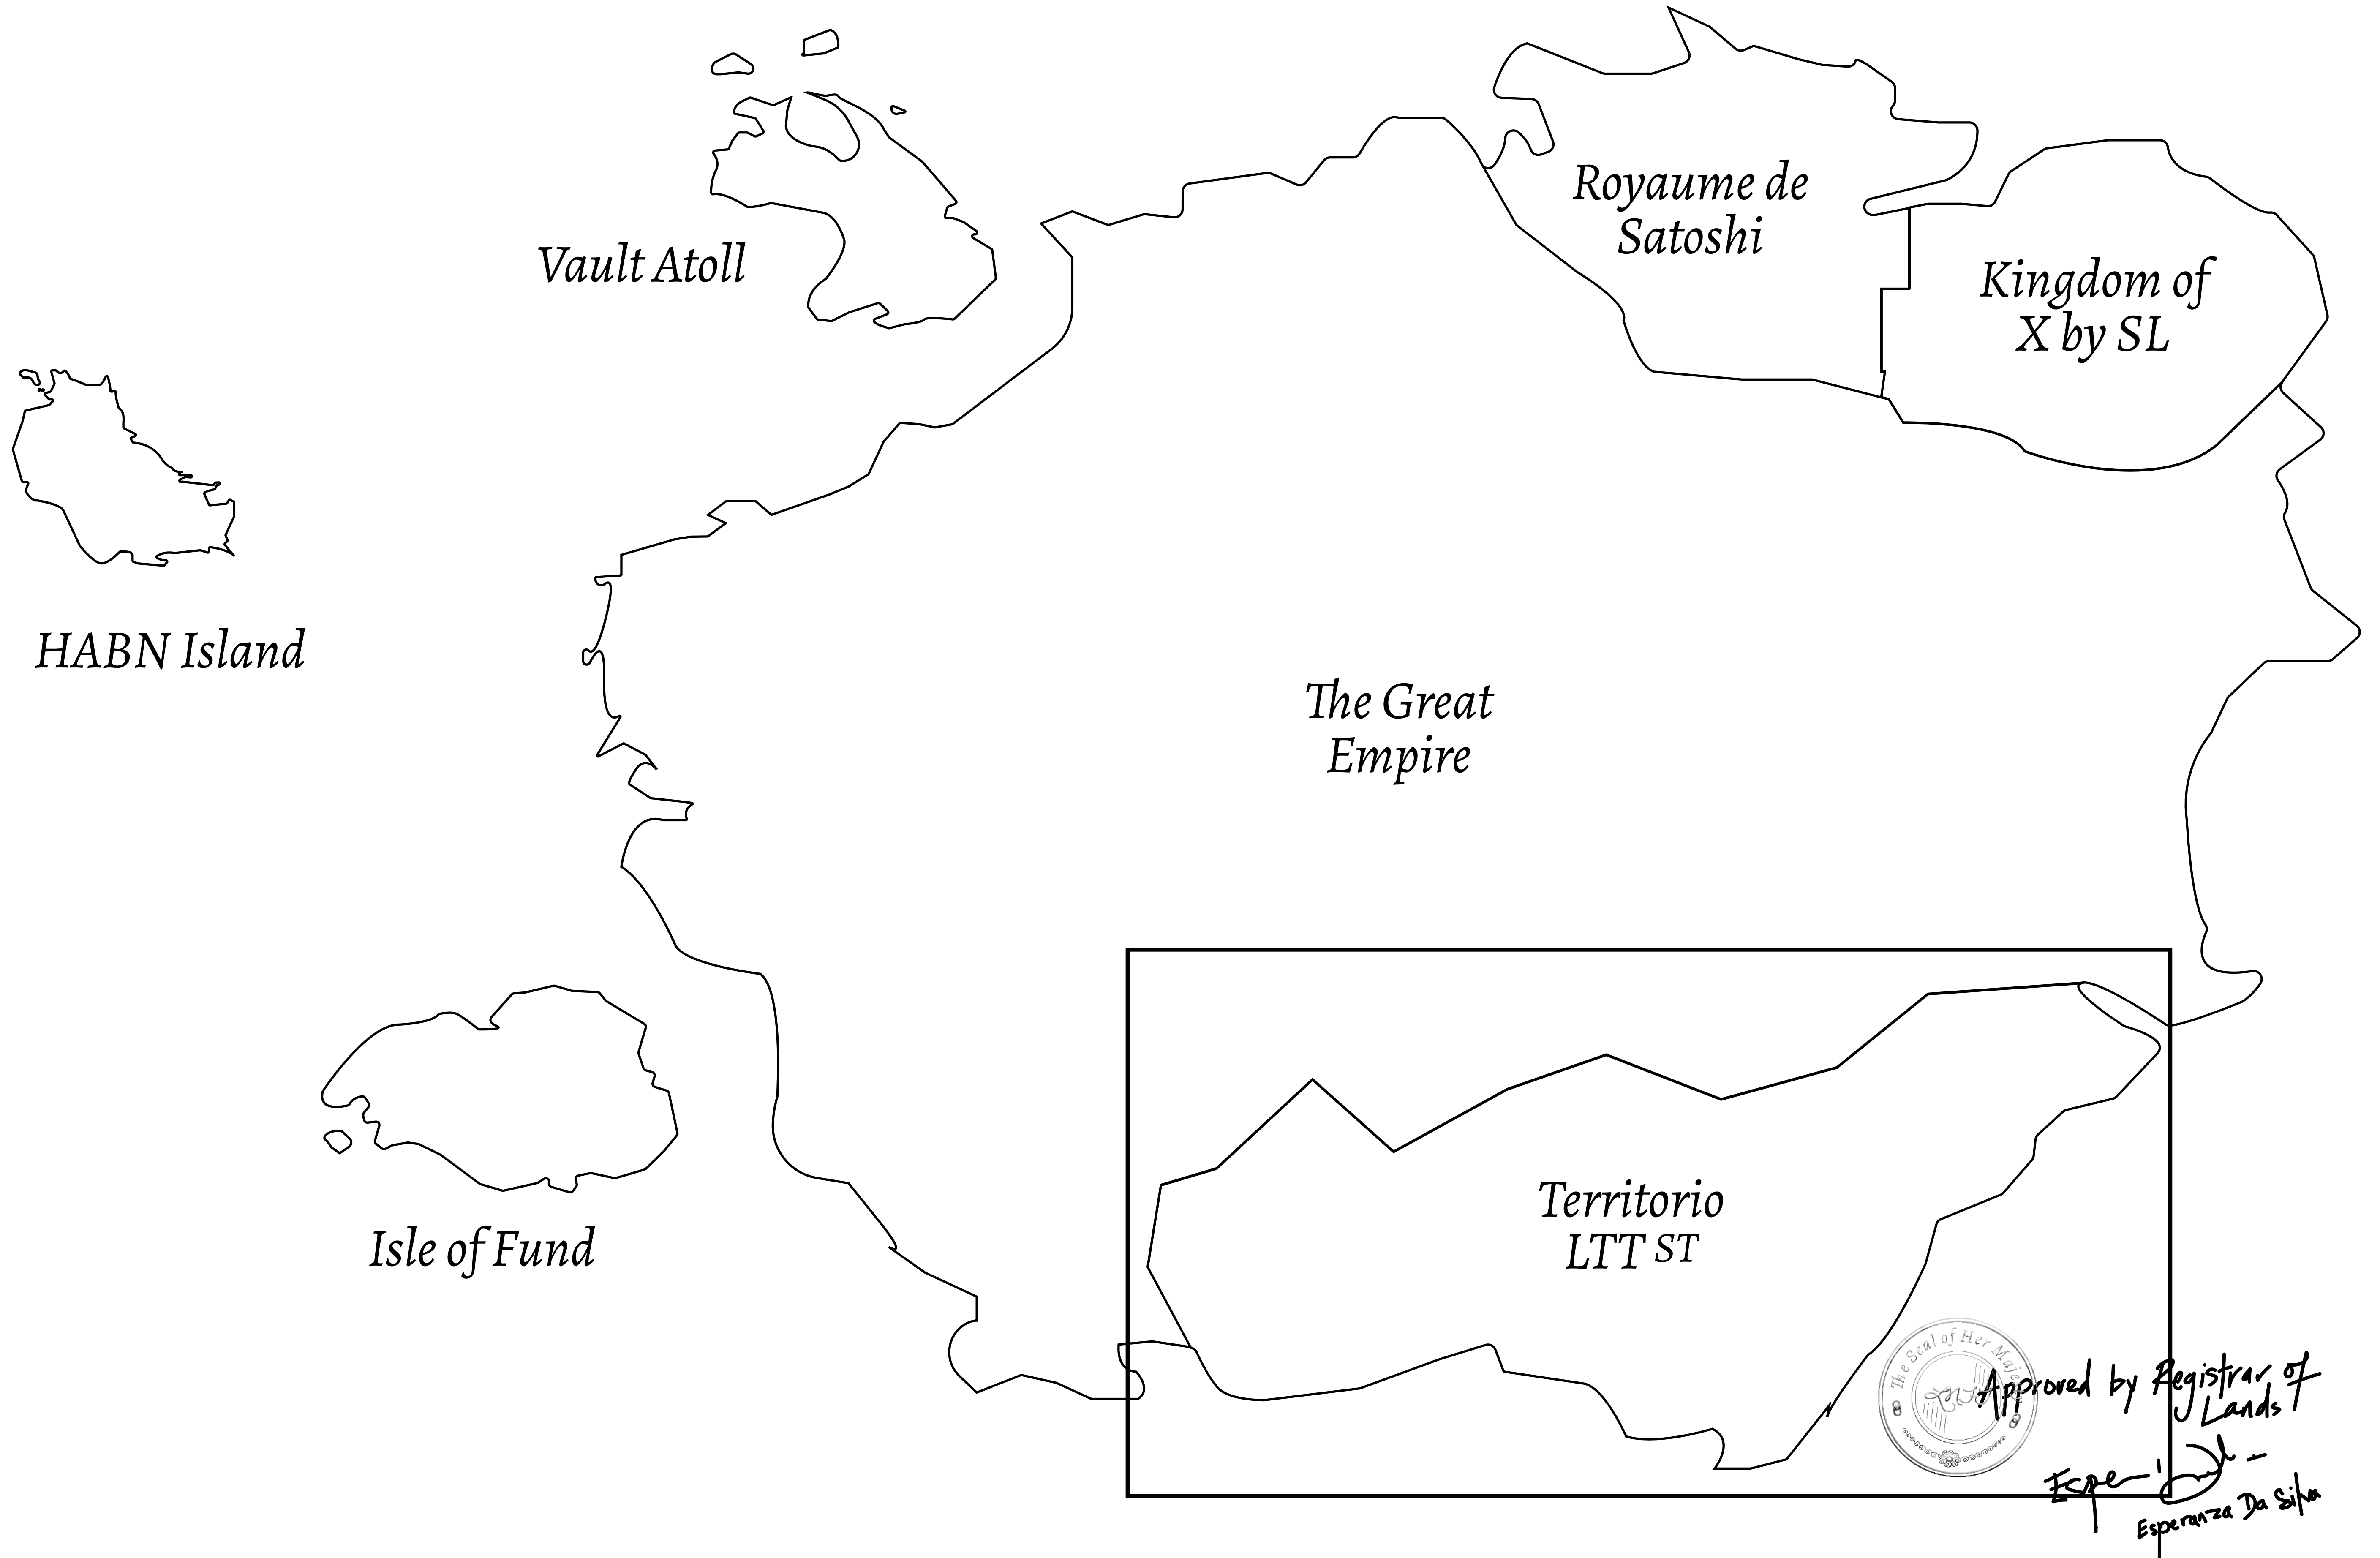

### THE SPANISH ARMADA

The most flamboyant of all of the states, this Spanish-speaking territory houses a clash of cultures. From the LTT trades in the El Mercado district to the solicitations for invites to the Great Empire, and even the traveling Caravans, it is a transient place; people are always on the move on the way to the Great Empire or a trek through the Dividing Range to the Royaume De Satoshi. Commerce uses derivations of LTT such as LTTE, LTTB, and LTTC.

### GEOGRAPHY

COASTLINE	193.03 KM (119.94 MILES)
BORDERS	OCEAN, THE GREAT EMPIRE
HIGHEST POINT	MT ELEUTHERIA +1392 M
LOWEST POINT	PUERTO DE LTT 0 M
PLOTS	1045
SCALE	1:50000

<b>H.M. LNFT Land Registry</b>		TITLE NUMBER	
		<b>T0813-221121</b>	
ADMINISTRATIVE AREA	<b>TERRITORIO LTT ST</b>	ISSUED <b>22 November 2021</b> <i>bl.</i>	SCALE <b>1/50000</b>
OWNER ENTITLEMENT	<b>Type W-T: Share of 0.1% of all BUN sales (rewarded in Credits) plus 1% of all LTT redeemed based on number of NFT Stories minted; Mint 4 NFT Stories</b>		