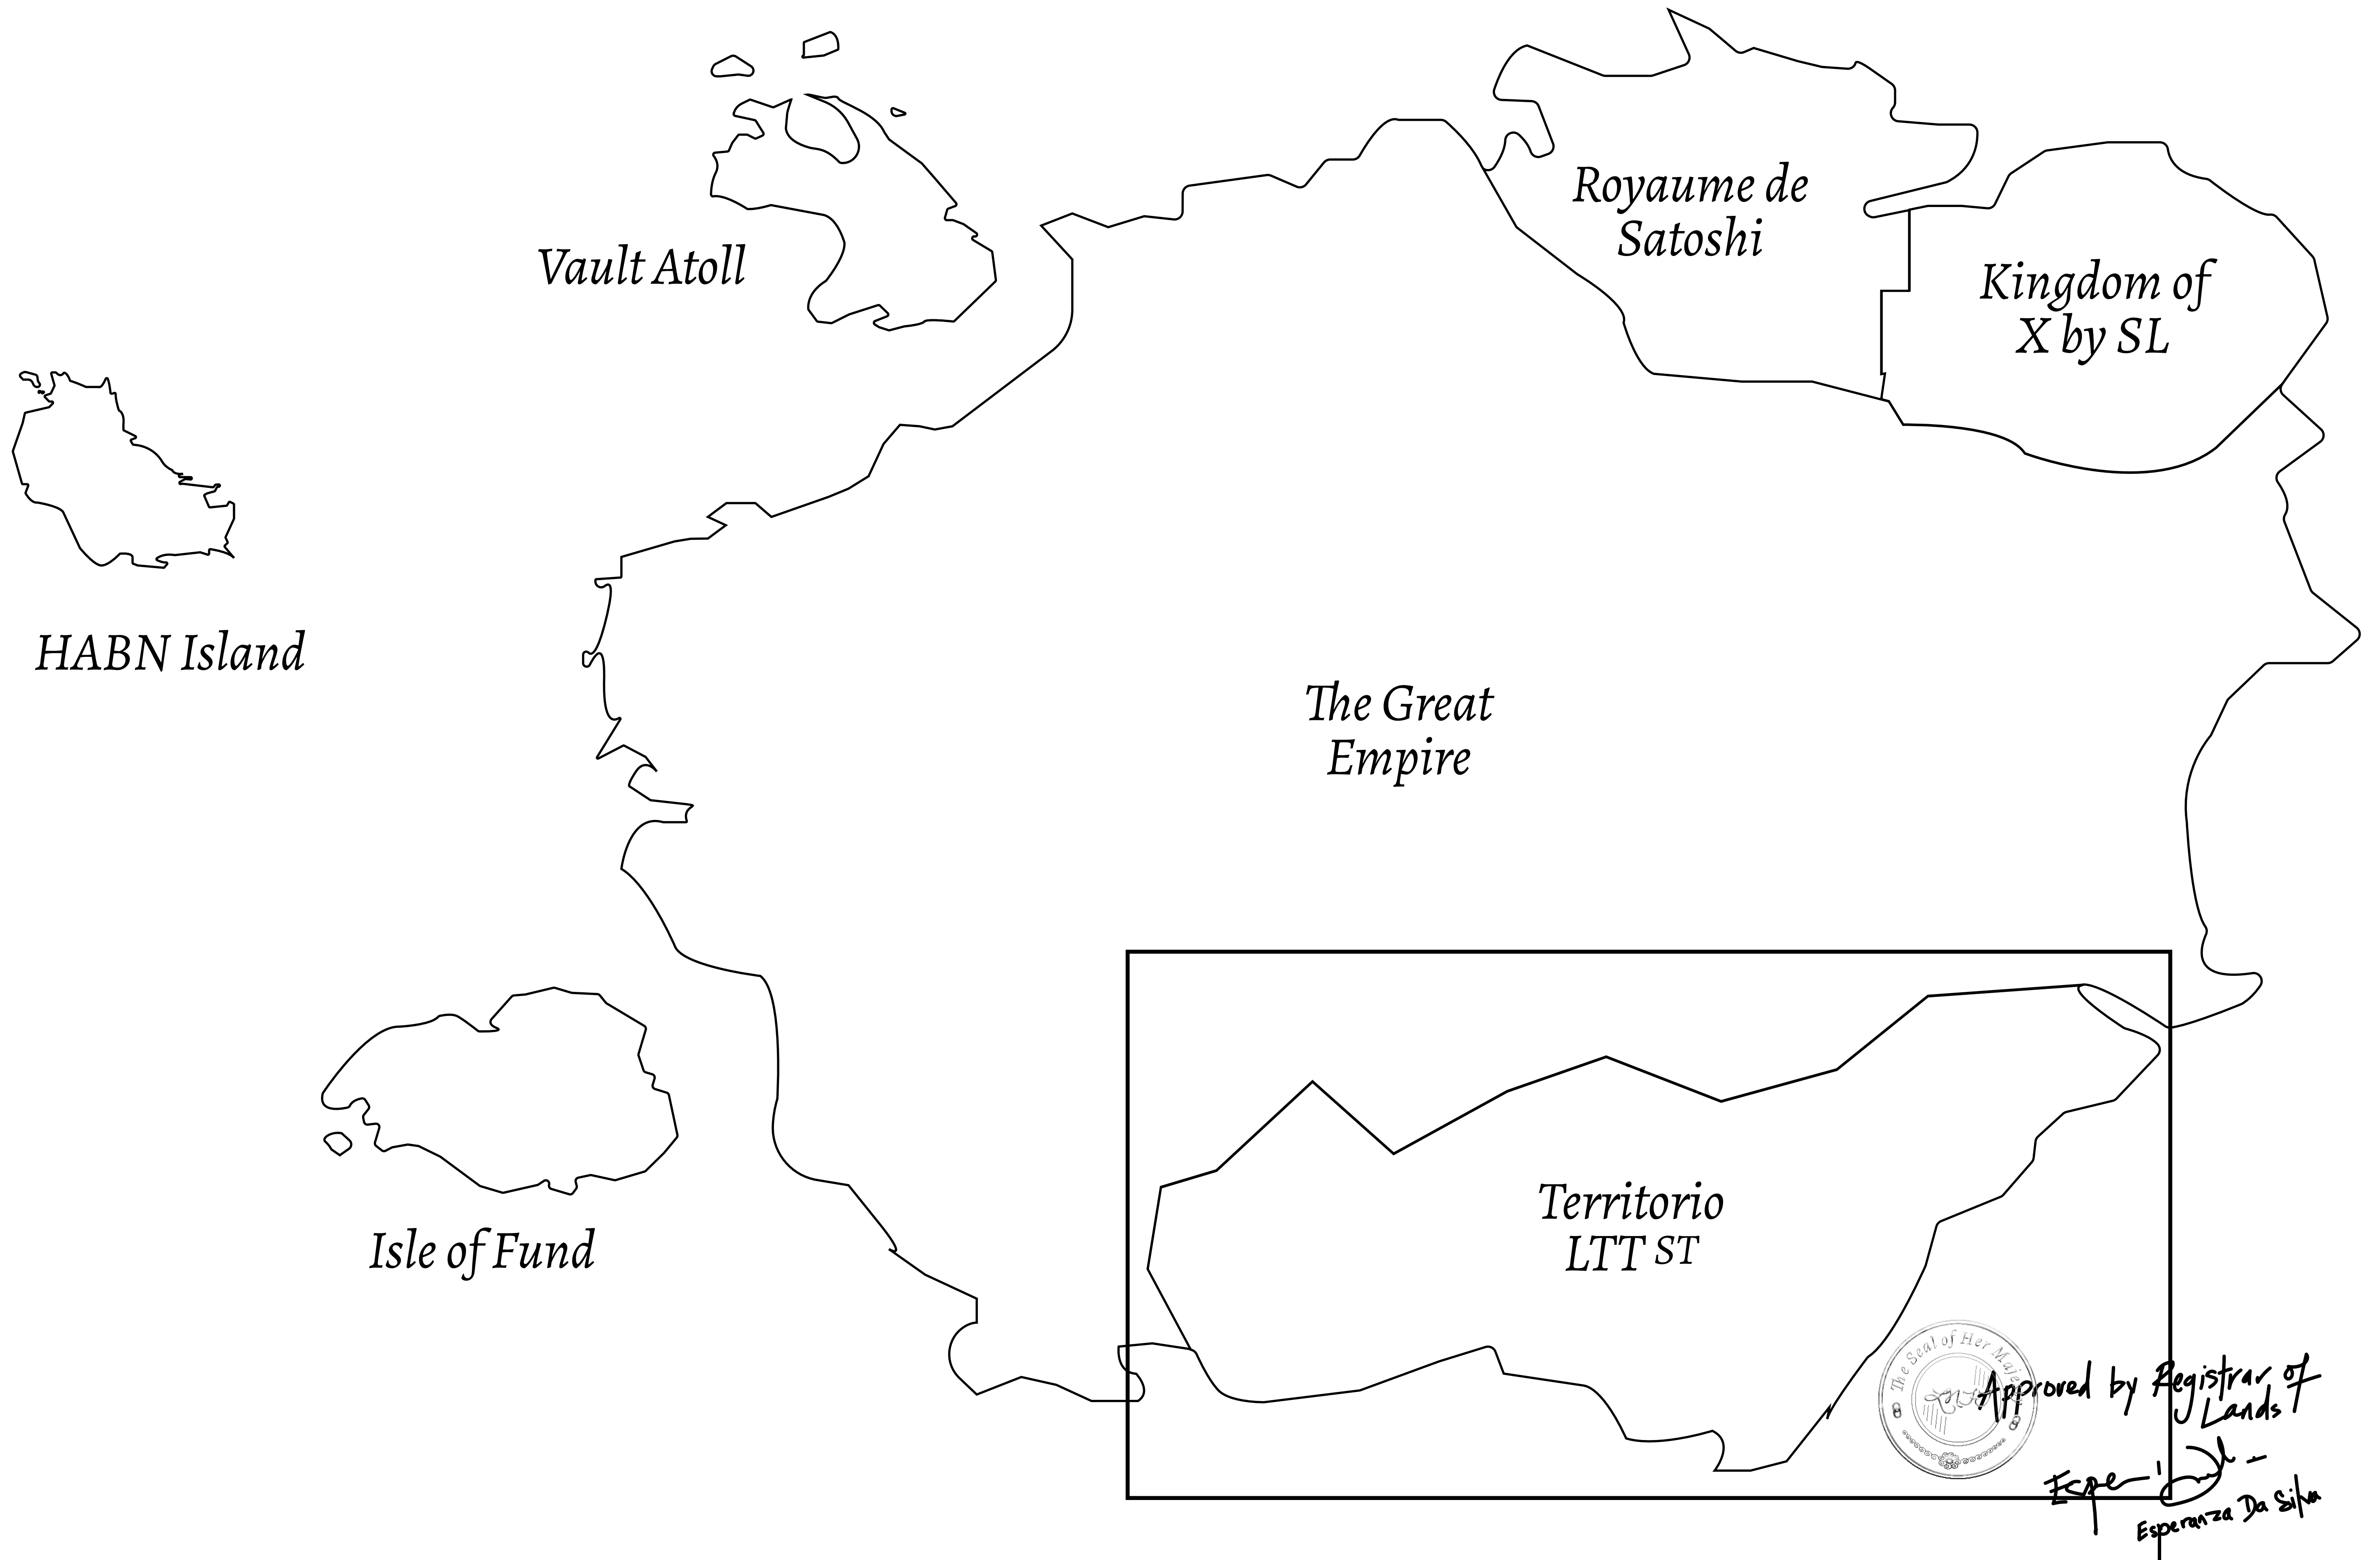

### THE SPANISH ARMADA

The most flamboyant of all of the states, this Spanish-speaking territory houses a clash of cultures. From the LTT trades in the El Mercado district to the solicitations for invites to the Great Empire, and even the traveling Caravans, it is a transient place; people are always on the move on the way to the Great Empire or a trek through the Dividing Range to the Royaume De Satoshi. Commerce uses derivations of LTT such as LTTE, LTTB, and LTTC.

### GEOGRAPHY

|               |                          |
|---------------|--------------------------|
| COASTLINE     | 193.03 KM (119.94 MILES) |
| BORDERS       | OCEAN, THE GREAT EMPIRE  |
| HIGHEST POINT | MT ELEUTHERIA +1392 M    |
| LOWEST POINT  | PUERTO DE LTT 0 M        |
| PLOTS         | 1045                     |
| SCALE         | 1:50000                  |