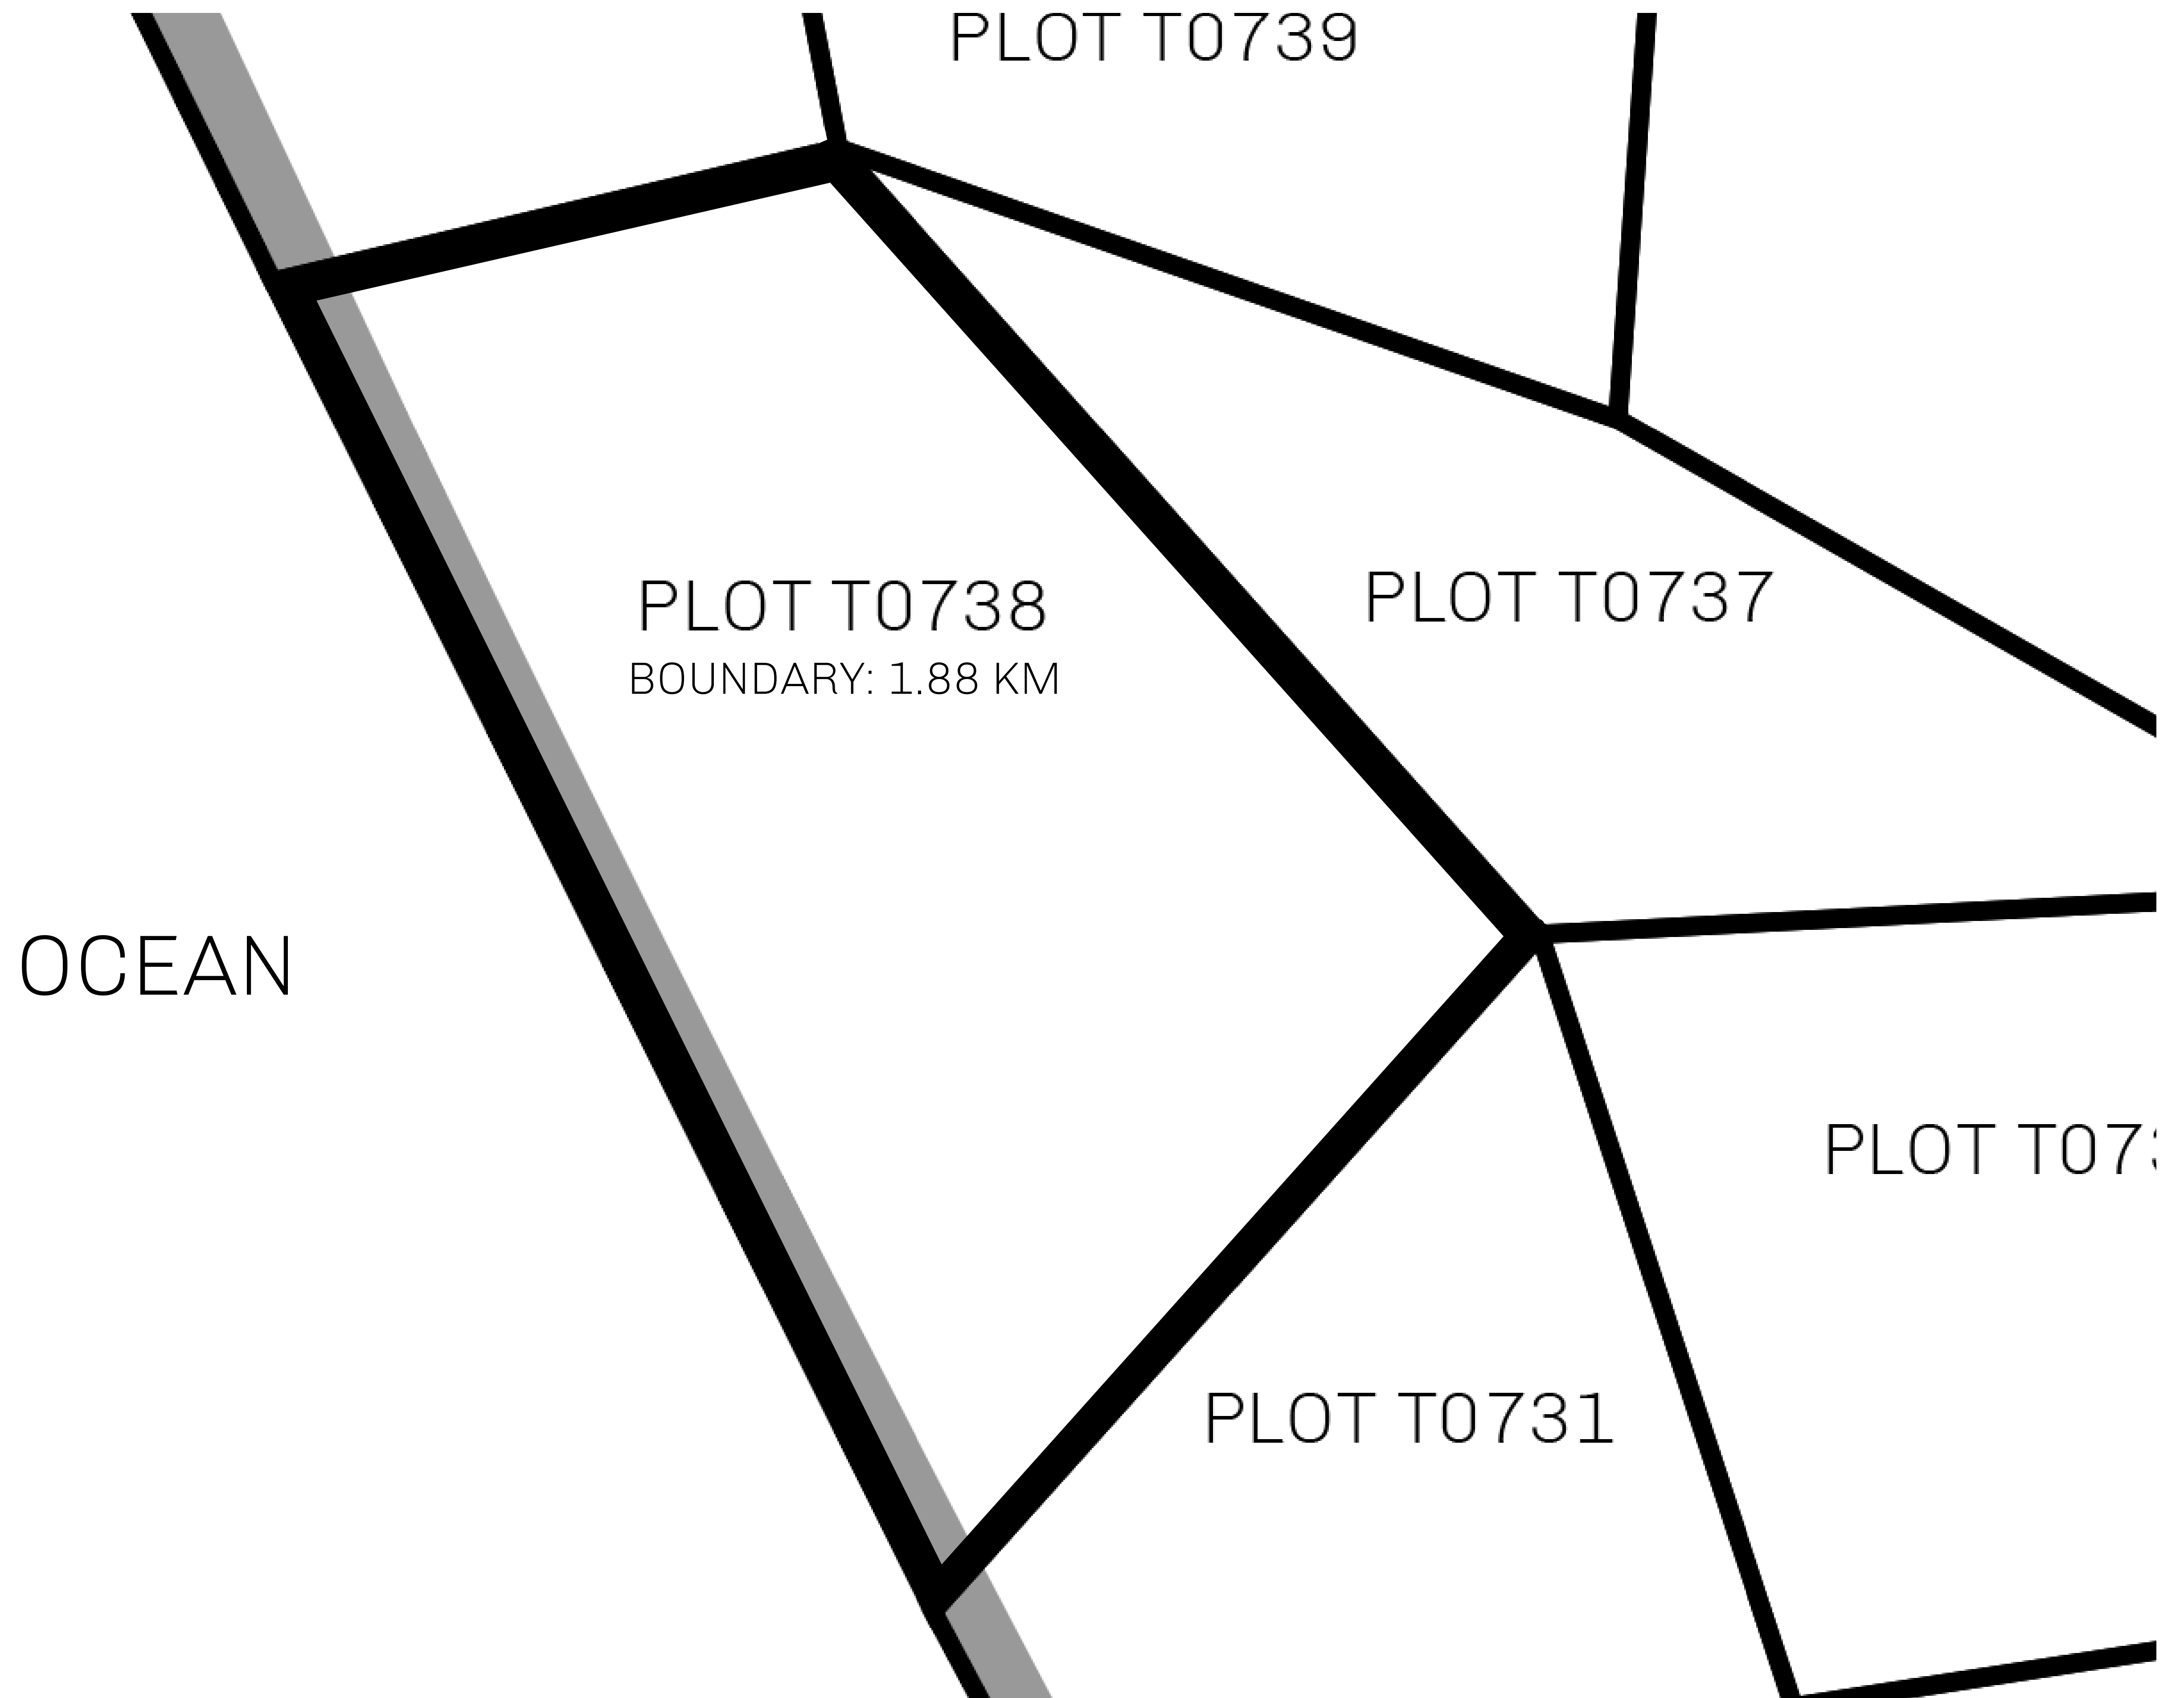

### THE SPANISH ARMADA

The most flamboyant of all of the states, this Spanish-speaking territory houses a clash of cultures. From the LTT trades in the El Mercado district to the solicitations for invites to the Great Empire, and even the traveling Caravans, it is a transient place; people are always on the move on the way to the Great Empire or a trek through the Dividing Range to the Royaume De Satoshi. Commerce uses derivations of LTT such as LTTE, LTTB, and LTTC.

### GEOGRAPHY

|               |                          |
|---------------|--------------------------|
| COASTLINE     | 193.03 KM (119.94 MILES) |
| BORDERS       | OCEAN, THE GREAT EMPIRE  |
| HIGHEST POINT | MT ELEUTHERIA +1392 M    |
| LOWEST POINT  | PUERTO DE LTT 0 M        |
| PLOTS         | 1045                     |
| SCALE         | 1:50000                  |

|                                |   |   |                      |
|--------------------------------|---|---|----------------------|
| <b>H.M. LNFT Land Registry</b> |   | TITLE NUMBER                              |                      |
|                                |   | <b>T0738-221121</b>                       |                      |
| ADMINISTRATIVE AREA            | <b>TERRITORIO LTT ST</b>  | ISSUED <b>22 November 2021</b> <i>BJ.</i> | SCALE <b>1/50000</b> |
| OWNER ENTITLEMENT              | <b>Type W-T: Share of 0.1% of all BUN sales (rewarded in Credits) plus 1% of all LTT redeemed based on number of NFT Stories minted; Mint 4 NFT Stories</b> |   |                      |