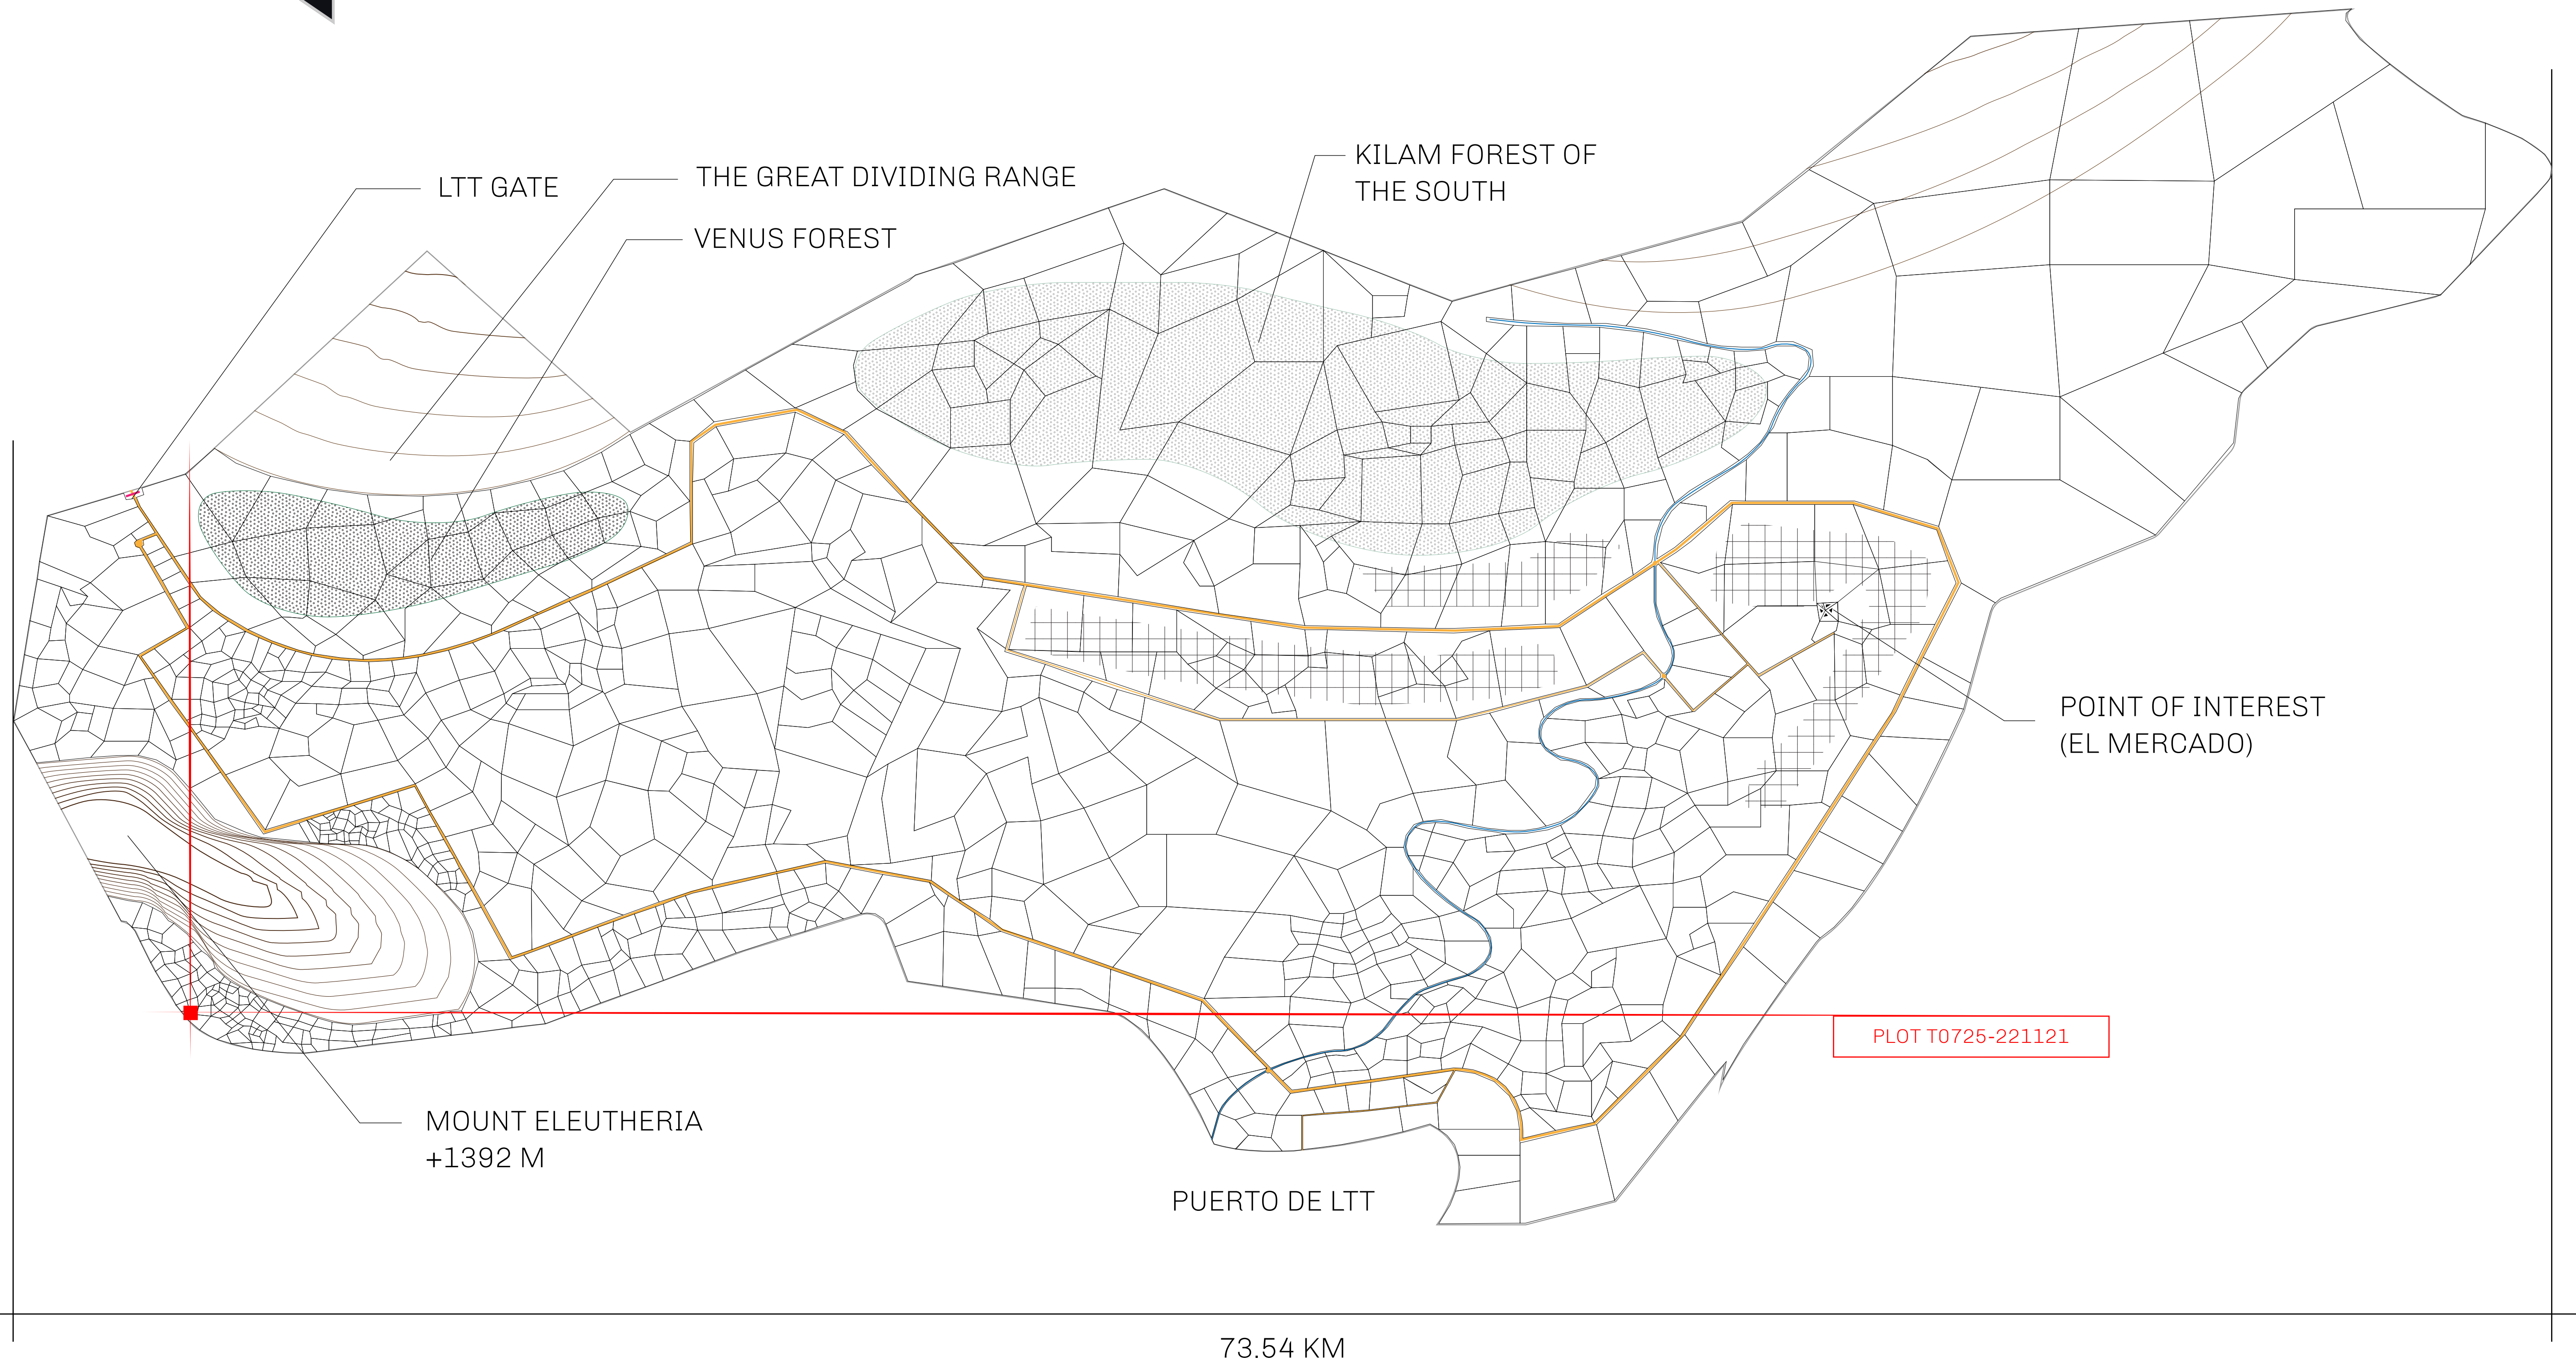

LOOT NFT WORLD

THE SPANISH ARMADA

The most flamboyant of all of the states, this Spanish-speaking territory houses a clash of cultures. From the LTT trades in the El Mercado district to the solicitations for invites to the Great Empire, and even the traveling Caravans, it is a transient place; people are always on the move on the way to the Great Empire or a trek through the Dividing Range to the Royaume De Satoshi. Commerce uses derivations of LTT such as LTTE, LTTB, and LTTC.

GEOGRAPHY

COASTLINE	193.03 KM (119.94 MILES)
BORDERS	OCEAN, THE GREAT EMPIRE
HIGHEST POINT	MT ELEUTHERIA +1392 M
LOWEST POINT	PUERTO DE LTT 0 M
PLOTS	1045
SCALE	1:50000

H.M. LNFT Land Registry		TITLE NUMBER	
		T0725-221121	
ADMINISTRATIVE AREA	TERRITORIO LTT ST	ISSUED 22 November 2021 <i>bl.</i>	SCALE 1/50000
OWNER ENTITLEMENT	Type W-T: Share of 0.1% of all BUN sales (rewarded in Credits) plus 1% of all LTT redeemed based on number of NFT Stories minted; Mint 4 NFT Stories		

PLOT T0726

PLOT T0725
BOUNDARY: 1.34 KM

PL

OCEAN

PLOT T072

OFFICIAL PERSPECTIVE SHEET FOR FILING
Indicate vantage point for each drawing. Copy and
mark each sheet required prior to filing.

Guide - Vantage point should be
indicated as shown in the diagram: