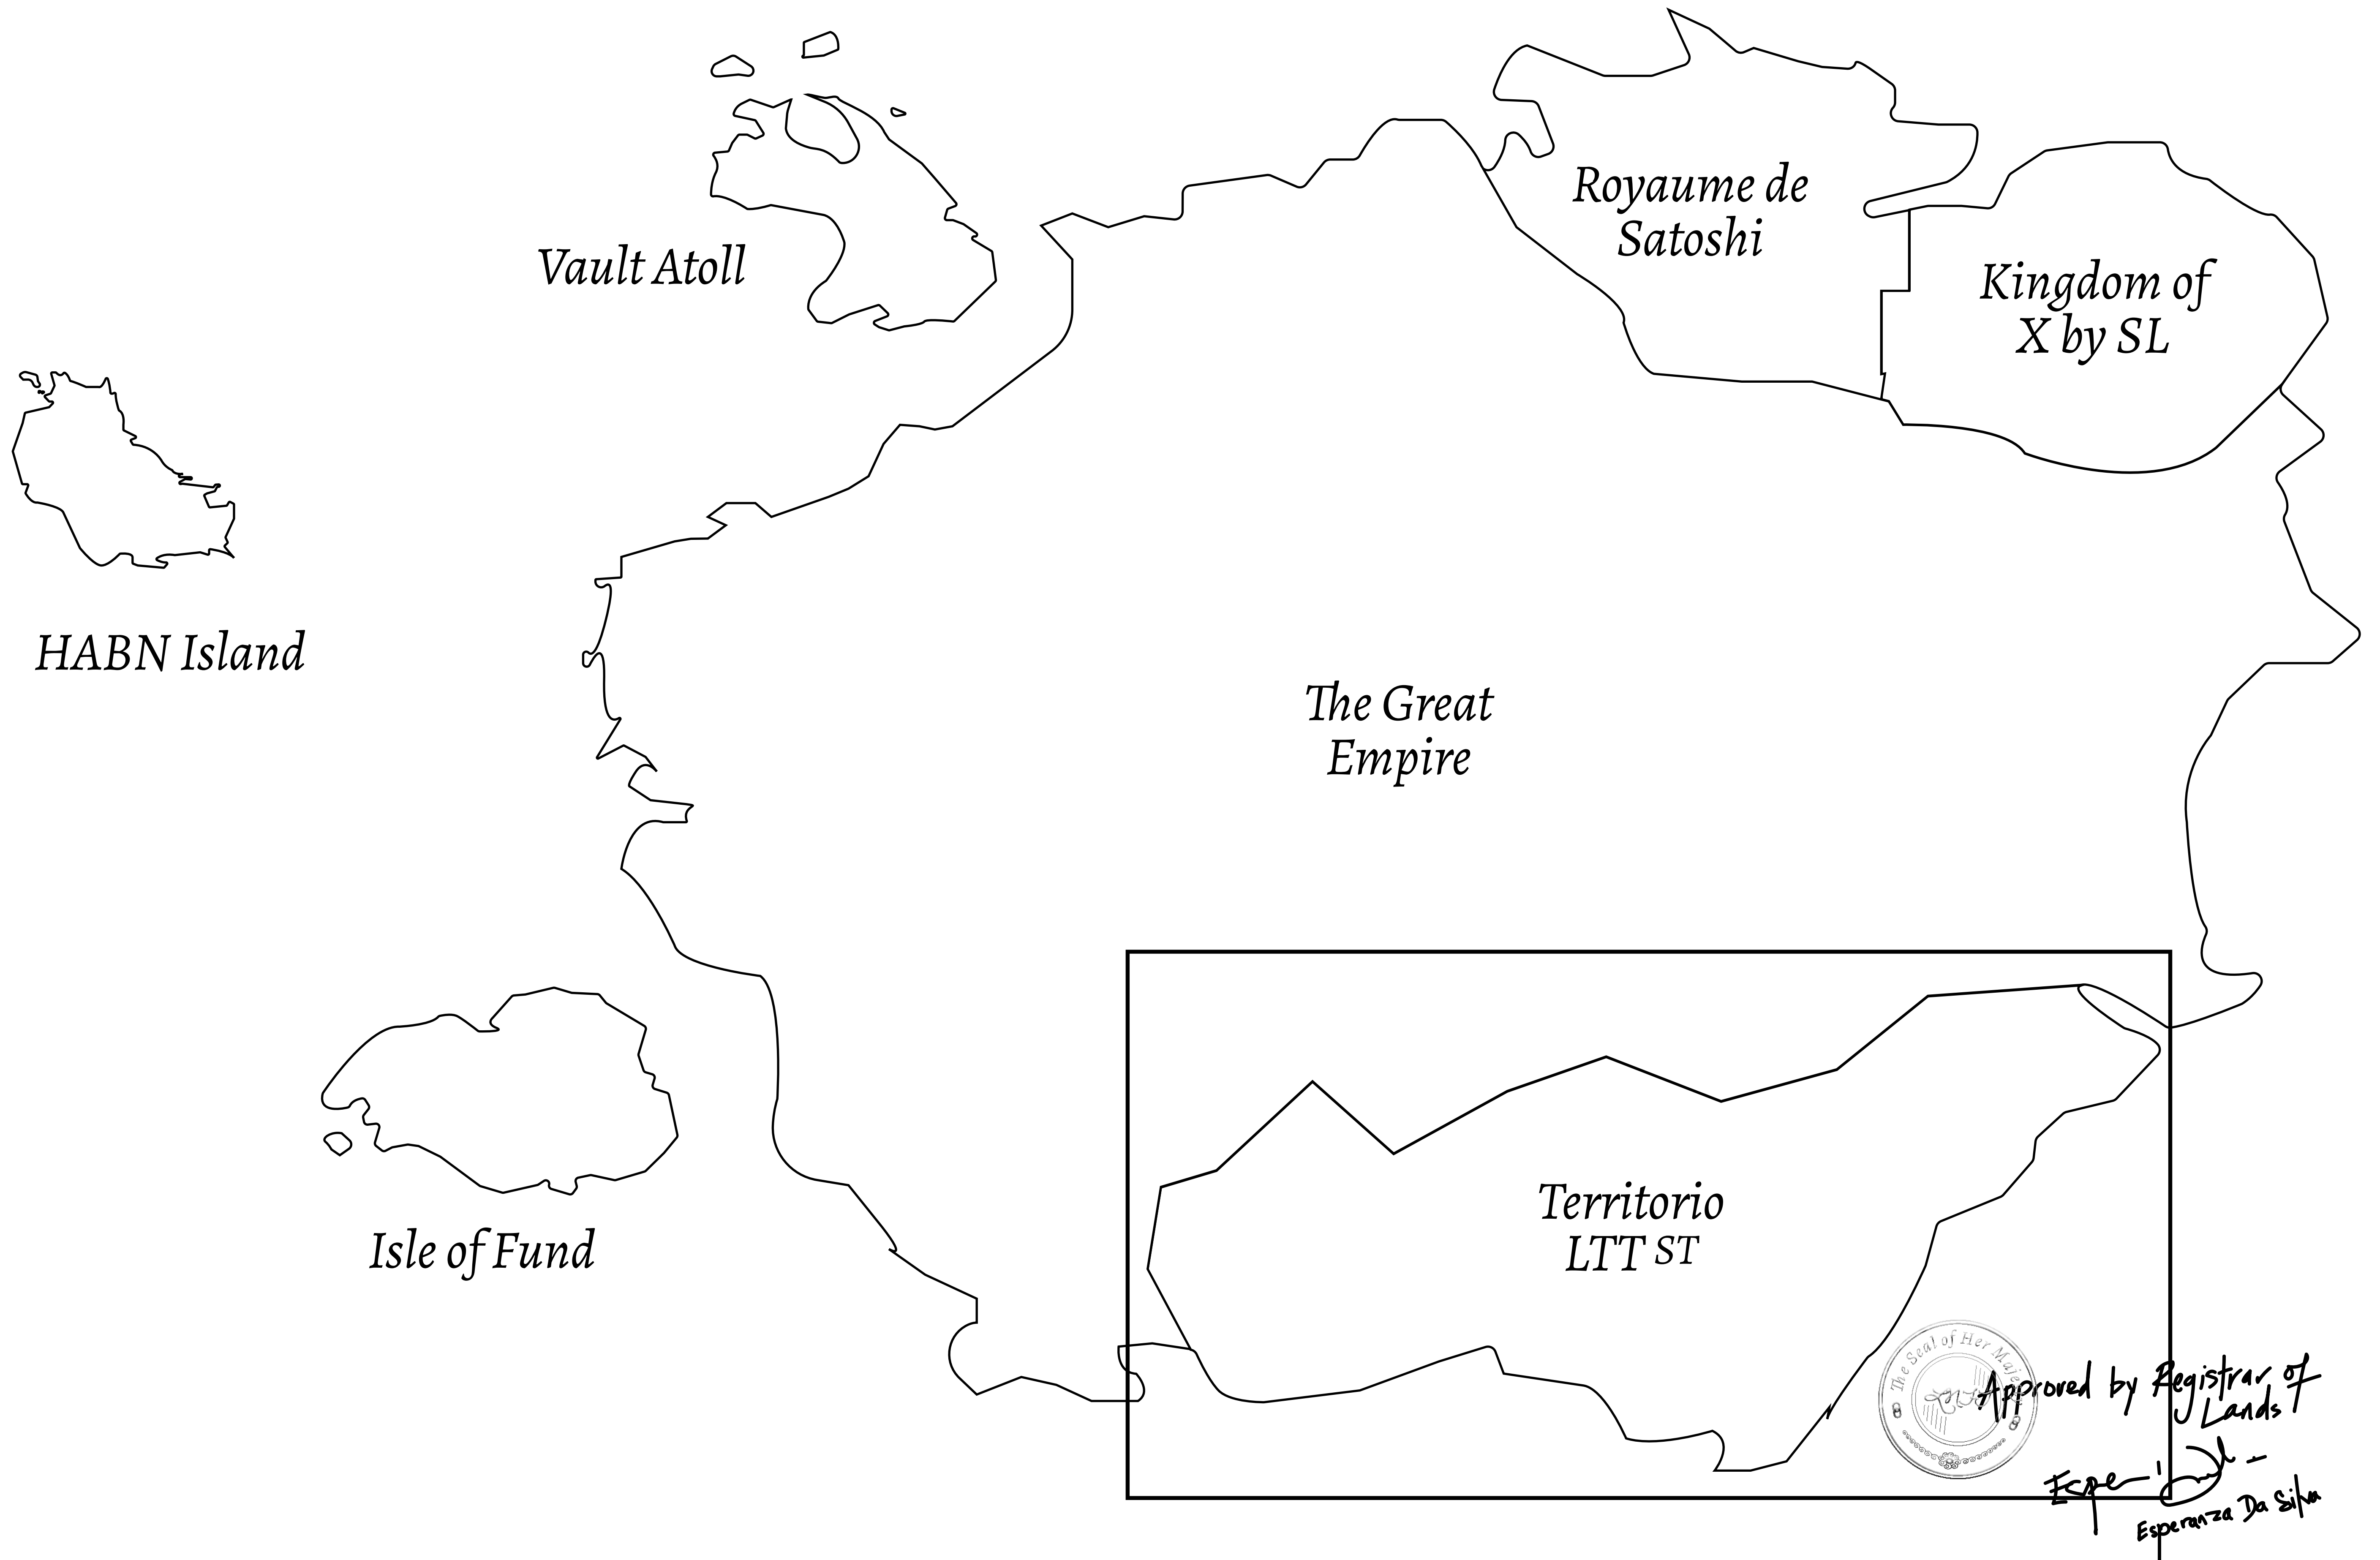

LOOT NFT WORLD

THE SPANISH ARMADA

The most flamboyant of all of the states, this Spanish-speaking territory houses a clash of cultures. From the LTT trades in the El Mercado district to the solicitations for invites to the Great Empire, and even the traveling Caravans, it is a transient place; people are always on the move on the way to the Great Empire or a trek through the Dividing Range to the Royaume De Satoshi. Commerce uses derivations of LTT such as LTTE, LTTB, and LTTC.

GEOGRAPHY

COASTLINE	193.03 KM (119.94 MILES)
BORDERS	OCEAN, THE GREAT EMPIRE
HIGHEST POINT	MT ELEUTHERIA +1392 M
LOWEST POINT	PUERTO DE LTT 0 M
PLOTS	1045
SCALE	1:50000

H.M. LNFT Land Registry		TITLE NUMBER	
		T0725-221121	
ADMINISTRATIVE AREA	TERRITORIO LTT ST	ISSUED 22 November 2021 <i>bl.</i>	SCALE 1/50000
OWNER ENTITLEMENT	Type W-T: Share of 0.1% of all BUN sales (rewarded in Credits) plus 1% of all LTT redeemed based on number of NFT Stories minted; Mint 4 NFT Stories		

PLOT T0726

PLOT T0725
BOUNDARY: 1.34 KM

PL

OCEAN

PLOT T072

OFFICIAL PERSPECTIVE SHEET FOR FILING
Indicate vantage point for each drawing. Copy and
mark each sheet required prior to filing.

Guide - Vantage point should be
indicated as shown in the diagram: