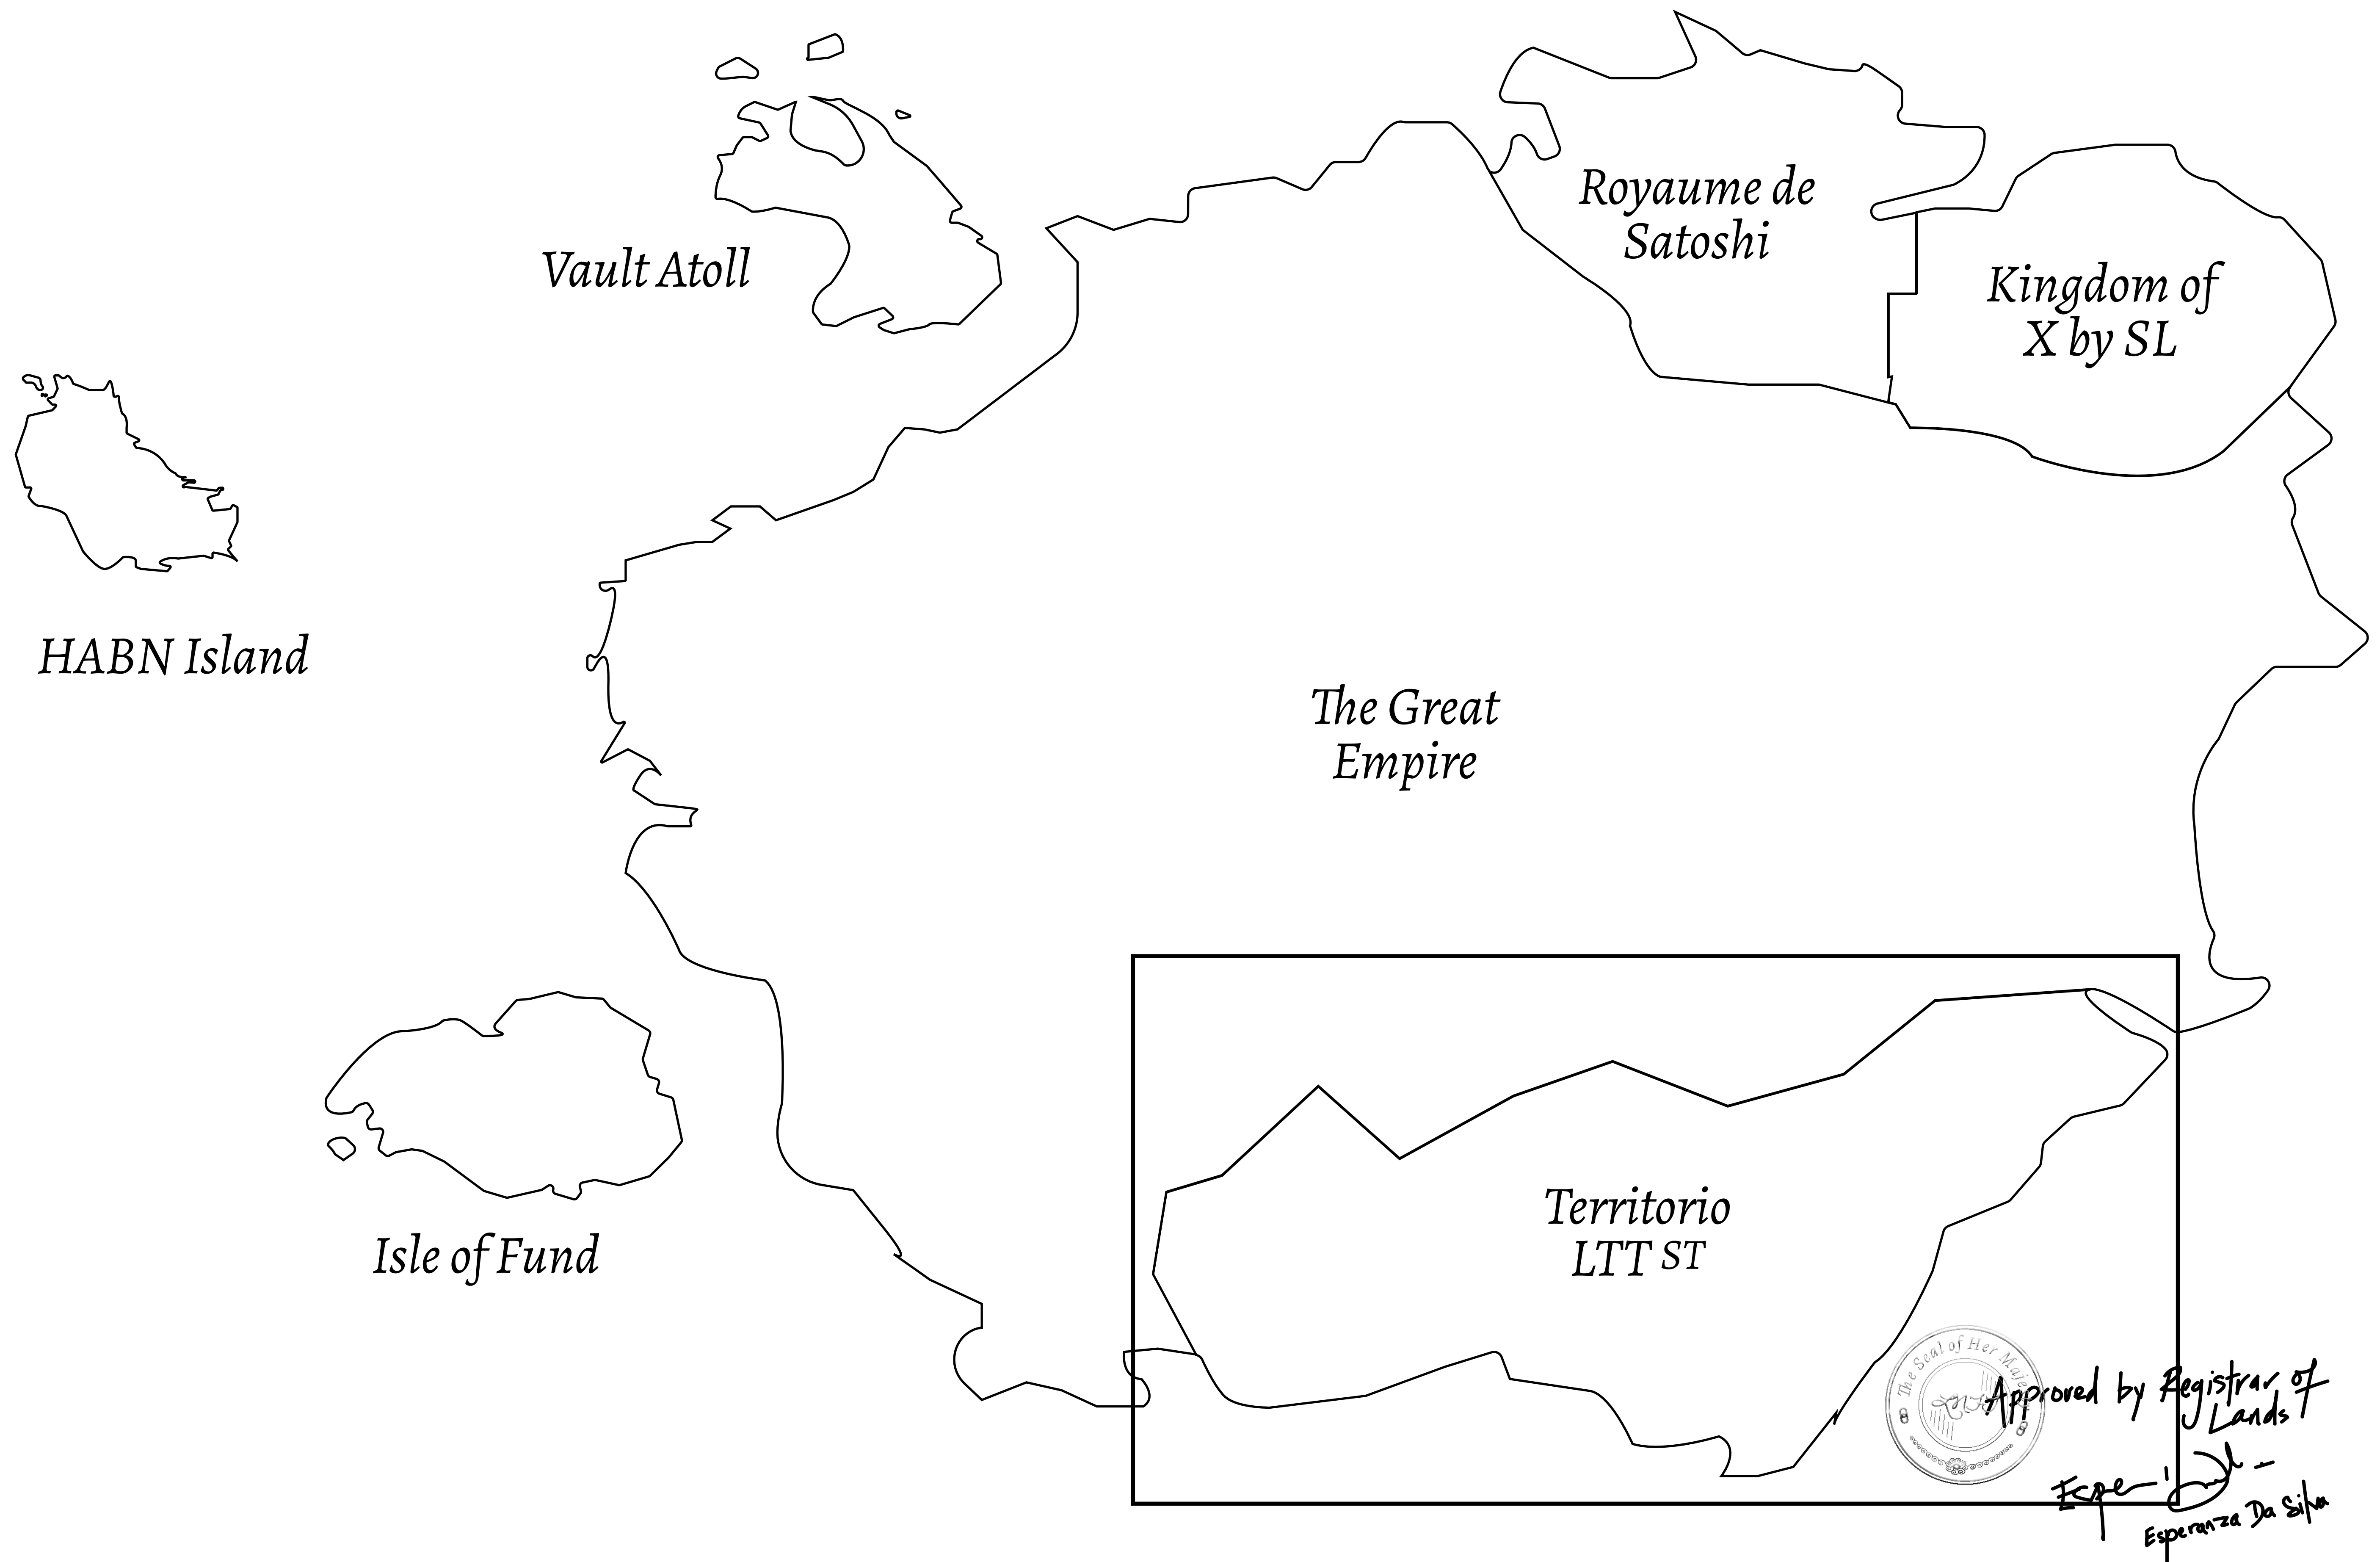

### THE SPANISH ARMADA

The most flamboyant of all of the states, this Spanish-speaking territory houses a clash of cultures. From the LTT trades in the El Mercado district to the solicitations for invites to the Great Empire, and even the traveling Caravans, it is a transient place; people are always on the move on the way to the Great Empire or a trek through the Dividing Range to the Royaume De Satoshi. Commerce uses derivations of LTT such as LTTE, LTTB, and LTTC.

### GEOGRAPHY

COASTLINE	193.03 KM (119.94 MILES)
BORDERS	OCEAN, THE GREAT EMPIRE
HIGHEST POINT	MT ELEUTHERIA +1392 M
LOWEST POINT	PUERTO DE LTT 0 M
PLOTS	1045
SCALE	1:50000

<b>H.M. LNFT Land Registry</b>		TITLE NUMBER	
		<b>T0695-221121</b>	
ADMINISTRATIVE AREA	<b>TERRITORIO LTT ST</b>	ISSUED 22 November 2021 <i>BJ.</i>	SCALE 1/50000
OWNER ENTITLEMENT	<b>Type W-T: Share of 0.1% of all BUN sales (rewarded in Credits) plus 1% of all LTT redeemed based on number of NFT Stories minted; Mint 4 NFT Stories</b>		

77

PLOT T0695  
BOUNDARY: 2.01 KM

PLC

OFFICIAL PERSPECTIVE SHEET FOR FILING  
Indicate vantage point for each drawing. Copy and  
mark each sheet required prior to filing.

Guide - Vantage point should be  
indicated as shown in the diagram: