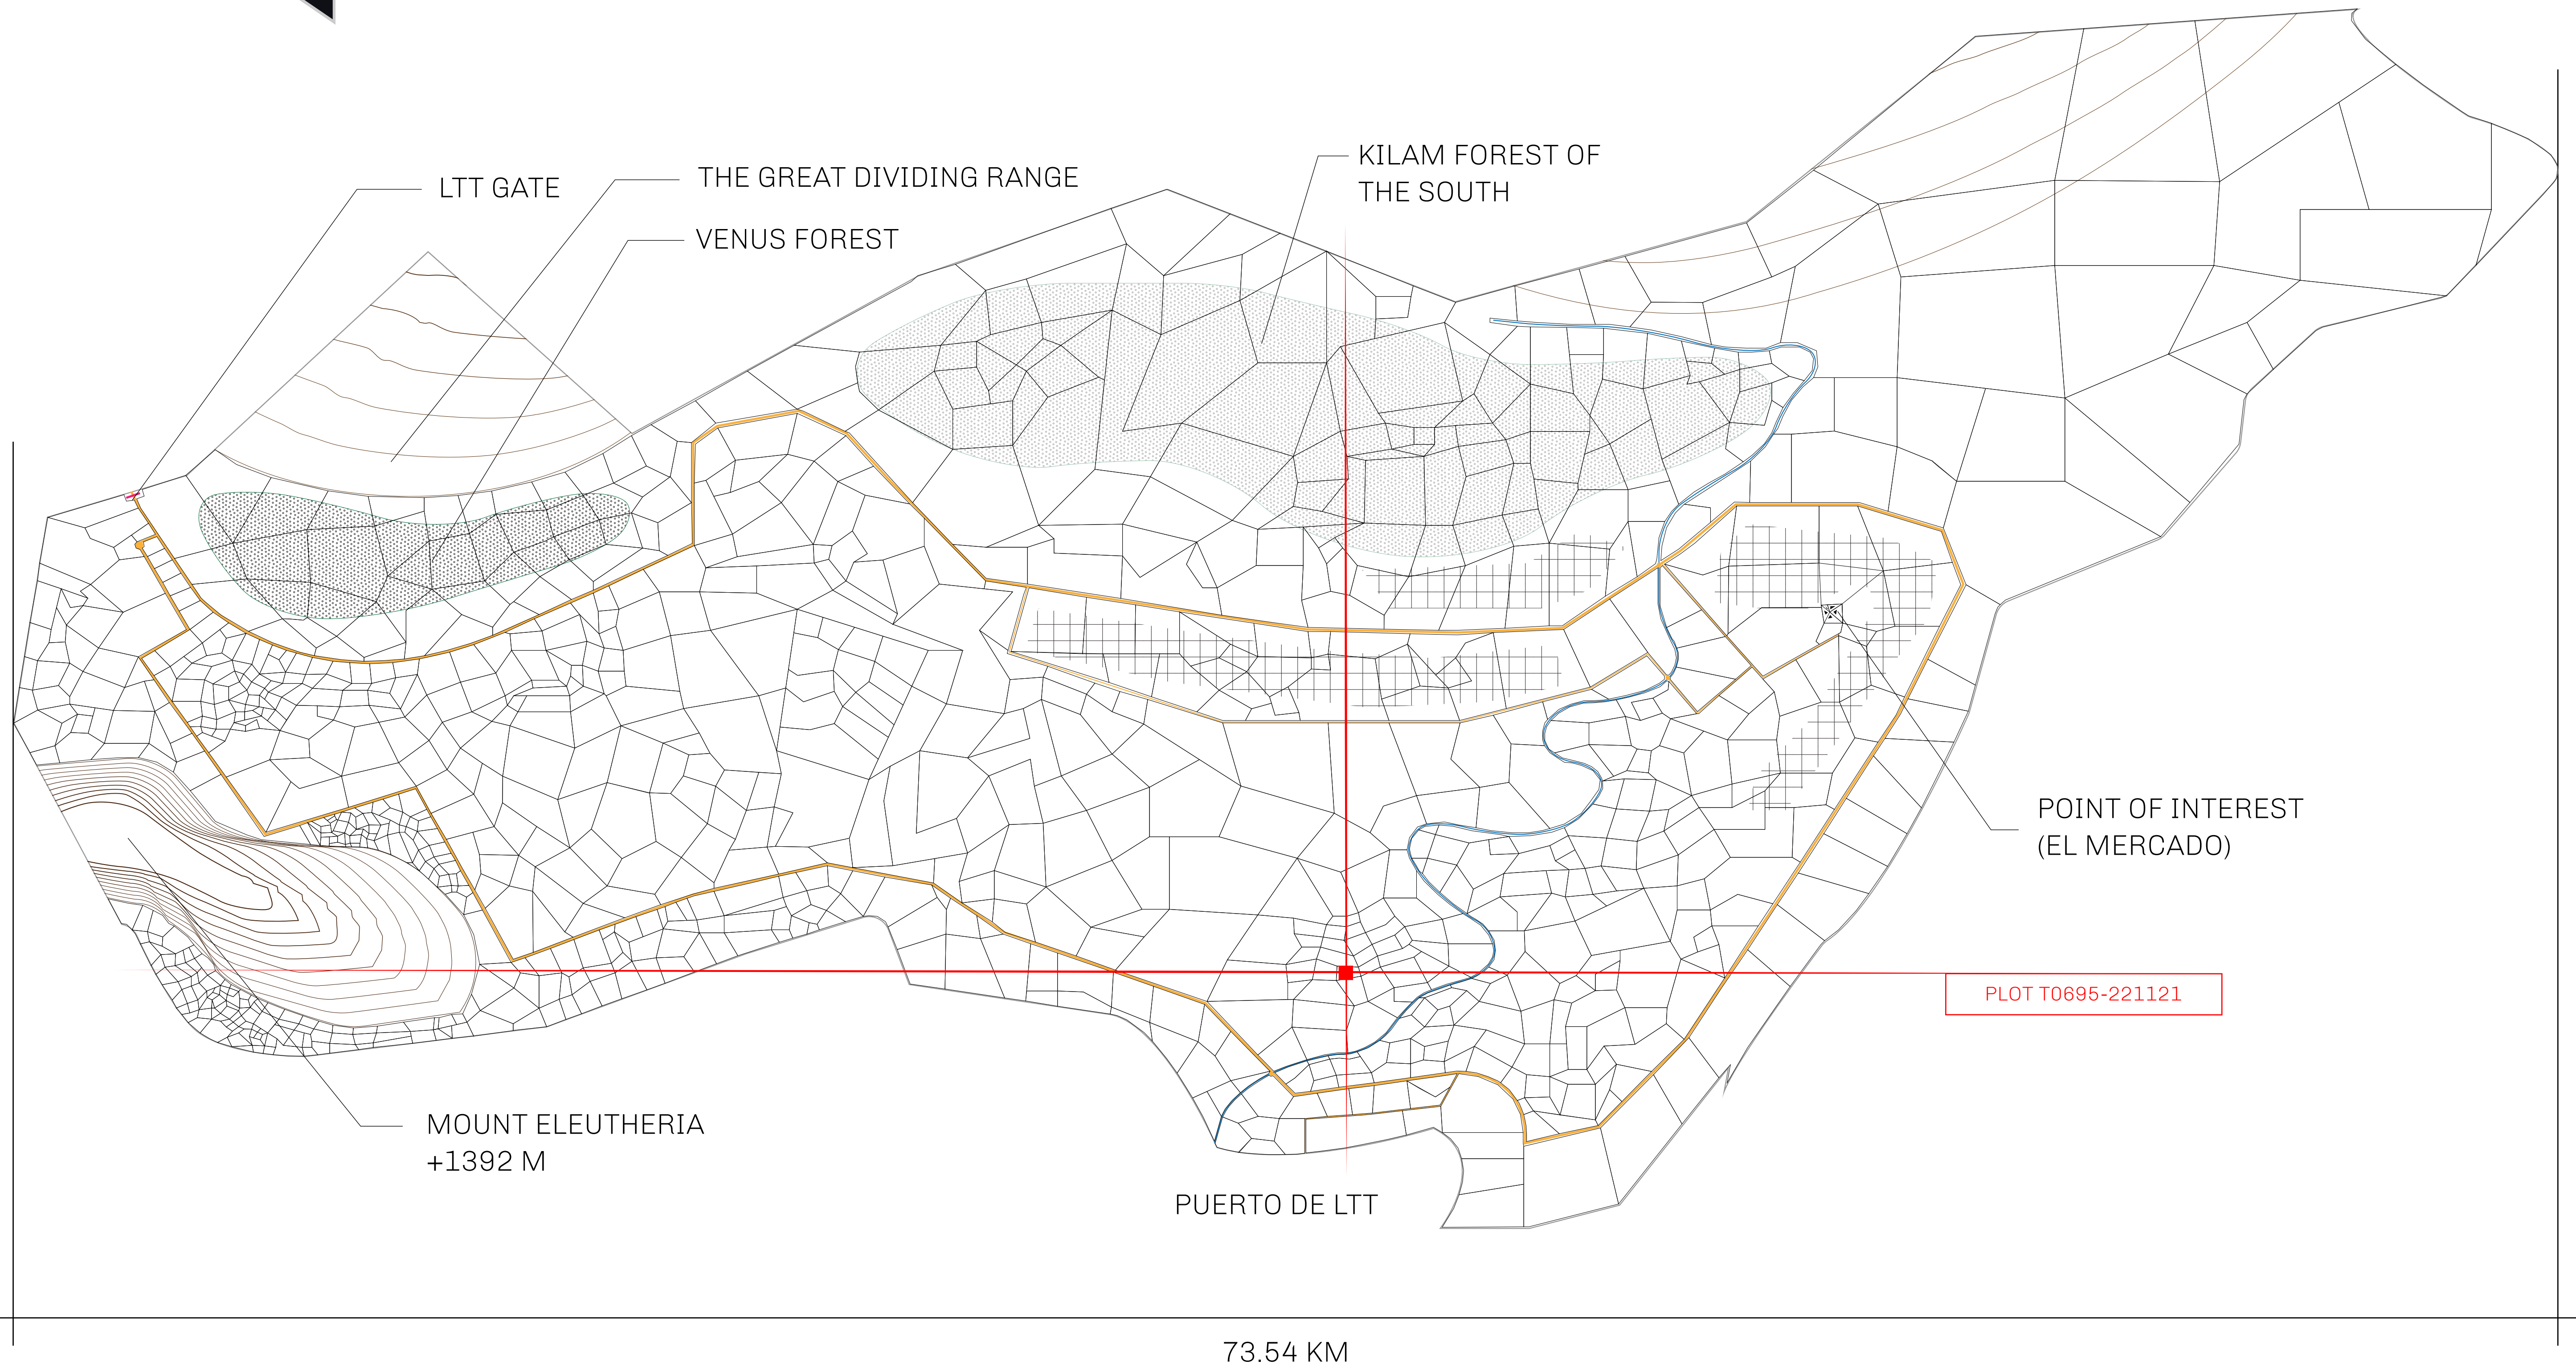

### THE SPANISH ARMADA

The most flamboyant of all of the states, this Spanish-speaking territory houses a clash of cultures. From the LTT trades in the El Mercado district to the solicitations for invites to the Great Empire, and even the traveling Caravans, it is a transient place; people are always on the move on the way to the Great Empire or a trek through the Dividing Range to the Royaume De Satoshi. Commerce uses derivations of LTT such as LTTE, LTTB, and LTTC.

### GEOGRAPHY

COASTLINE	193.03 KM (119.94 MILES)
BORDERS	OCEAN, THE GREAT EMPIRE
HIGHEST POINT	MT ELEUTHERIA +1392 M
LOWEST POINT	PUERTO DE LTT 0 M
PLOTS	1045
SCALE	1:50000

<b>H.M. LNFT Land Registry</b>		TITLE NUMBER	
		<b>T0695-221121</b>	
ADMINISTRATIVE AREA	<b>TERRITORIO LTT ST</b>	ISSUED 22 November 2021 <i>BJ.</i>	SCALE 1/50000
OWNER ENTITLEMENT	<b>Type W-T: Share of 0.1% of all BUN sales (rewarded in Credits) plus 1% of all LTT redeemed based on number of NFT Stories minted; Mint 4 NFT Stories</b>		

77

PLOT T0695  
BOUNDARY: 2.01 KM

PLC

OFFICIAL PERSPECTIVE SHEET FOR FILING  
Indicate vantage point for each drawing. Copy and  
mark each sheet required prior to filing.

Guide - Vantage point should be  
indicated as shown in the diagram: