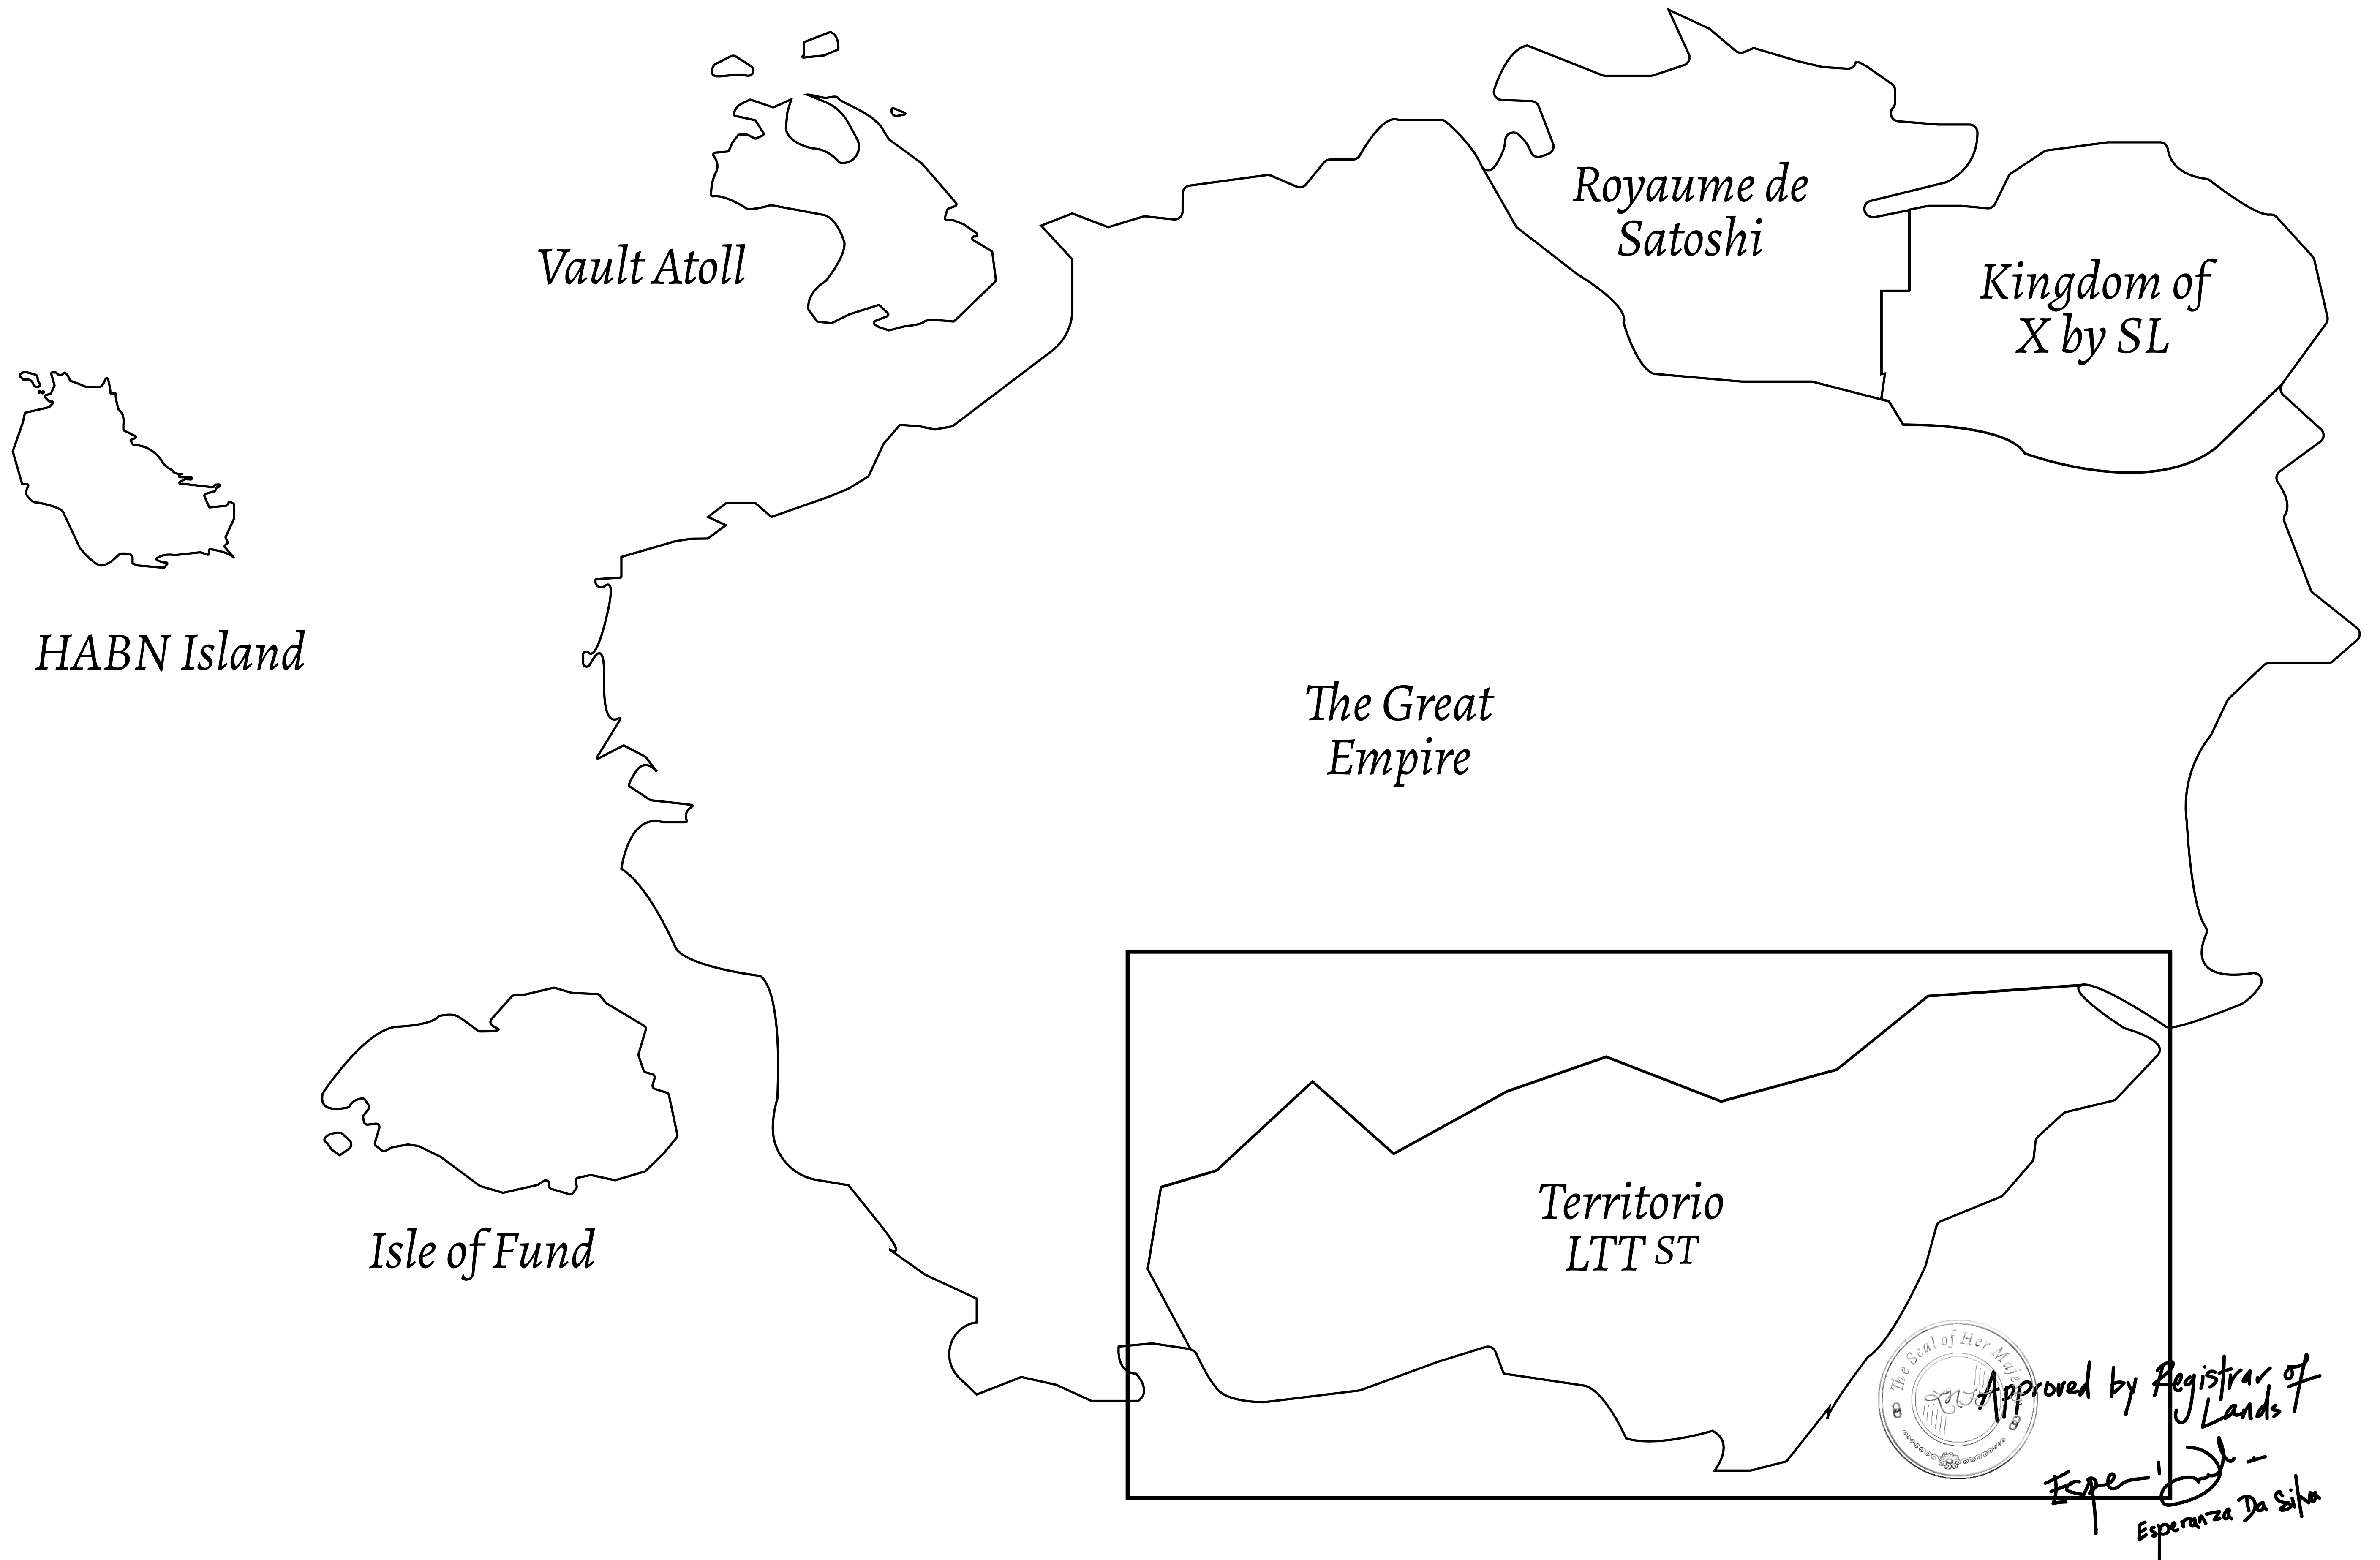

LOOT NFT WORLD

THE SPANISH ARMADA

The most flamboyant of all of the states, this Spanish-speaking territory houses a clash of cultures. From the LTT trades in the El Mercado district to the solicitations for invites to the Great Empire, and even the traveling Caravans, it is a transient place; people are always on the move on the way to the Great Empire or a trek through the Dividing Range to the Royaume De Satoshi. Commerce uses derivations of LTT such as LTTE, LTTB, and LTTTC.

GEOGRAPHY

COASTLINE	193.03 KM (119.94 MILES)
BORDERS	OCEAN, THE GREAT EMPIRE
HIGHEST POINT	MT ELEUTHERIA +1392 M
LOWEST POINT	PUERTO DE LTT 0 M
PLOTS	1045
SCALE	1:50000

H.M. LNFT Land Registry		TITLE NUMBER	
		T0682-221121	
ADMINISTRATIVE AREA	TERRITORIO LTT ST	ISSUED 22 November 2021 <i>bl.</i>	SCALE 1/50000
OWNER ENTITLEMENT	Type W-T: Share of 0.1% of all BUN sales (rewarded in Credits) plus 1% of all LTT redeemed based on number of NFT Stories minted; Mint 4 NFT Stories		