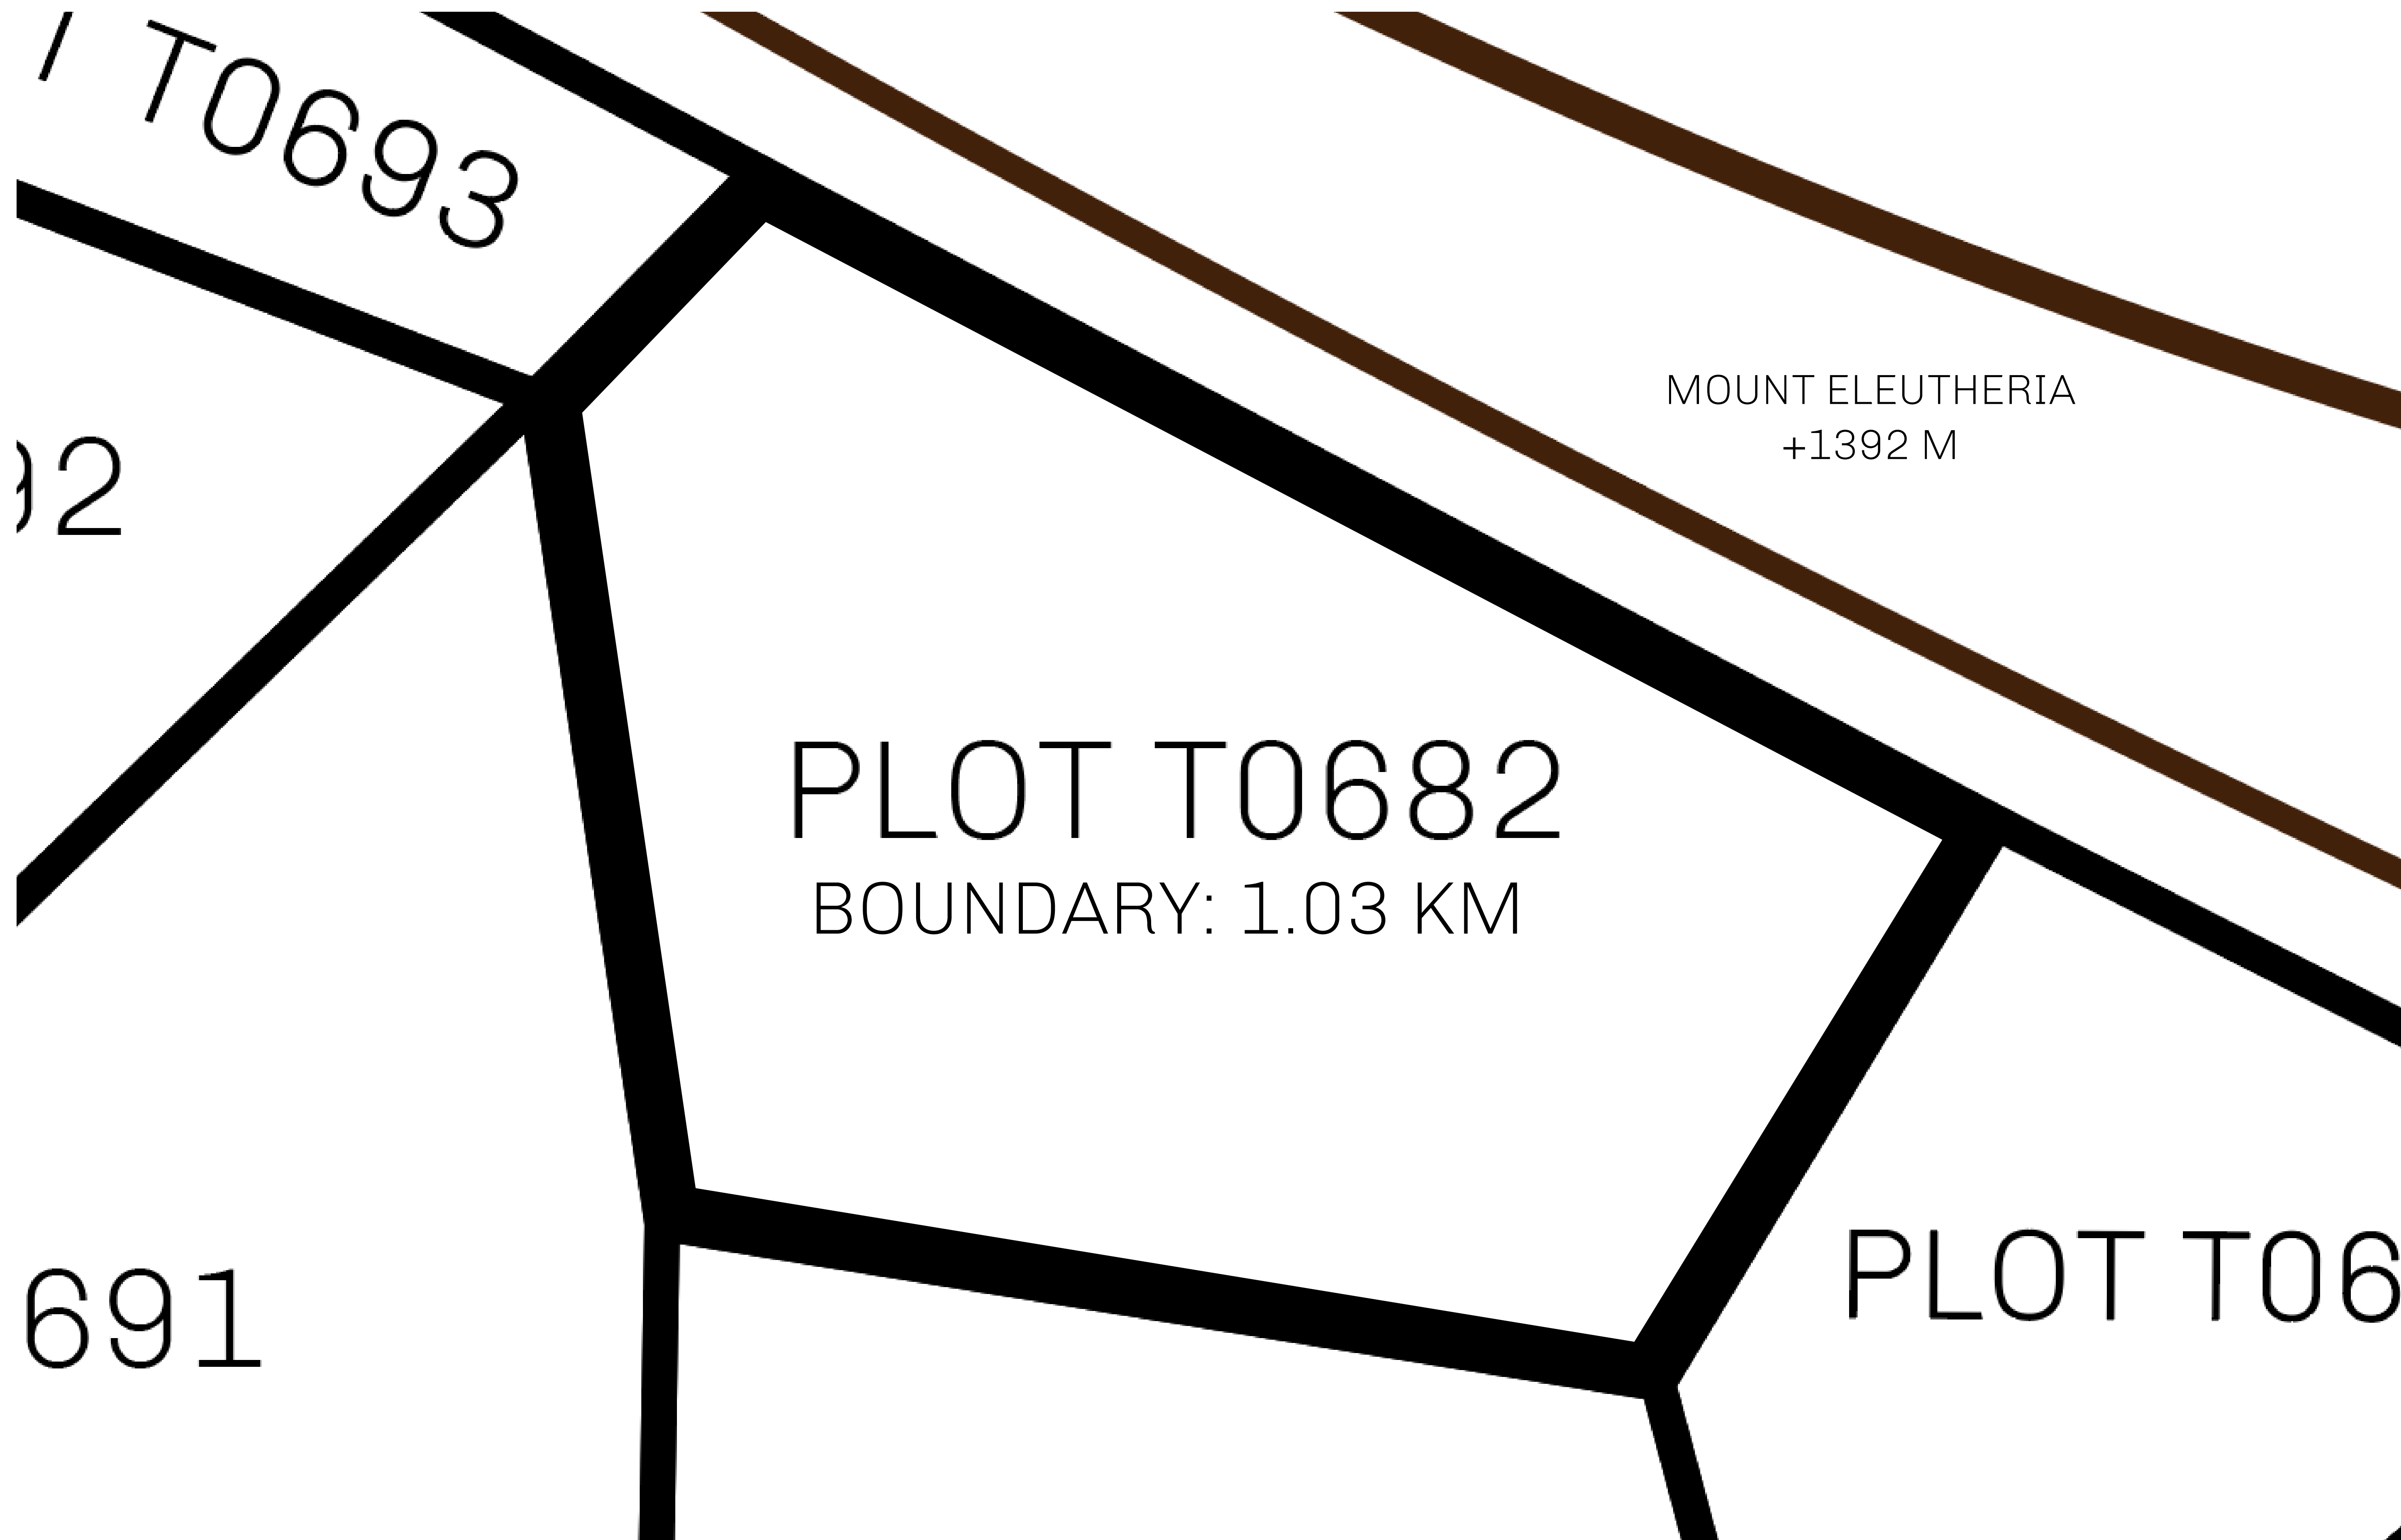

LOOT NFT WORLD

THE SPANISH ARMADA

The most flamboyant of all of the states, this Spanish-speaking territory houses a clash of cultures. From the LTT trades in the El Mercado district to the solicitations for invites to the Great Empire, and even the traveling Caravans, it is a transient place; people are always on the move on the way to the Great Empire or a trek through the Dividing Range to the Royaume De Satoshi. Commerce uses derivations of LTT such as LTTE, LTTB, and LTTTC.

GEOGRAPHY

COASTLINE	193.03 KM (119.94 MILES)
BORDERS	OCEAN, THE GREAT EMPIRE
HIGHEST POINT	MT ELEUTHERIA +1392 M
LOWEST POINT	PUERTO DE LTT 0 M
PLOTS	1045
SCALE	1:50000

H.M. LNFT Land Registry		TITLE NUMBER	
		T0682-221121	
ADMINISTRATIVE AREA	TERRITORIO LTT ST	ISSUED 22 November 2021 <i>bl.</i>	SCALE 1/50000
OWNER ENTITLEMENT	Type W-T: Share of 0.1% of all BUN sales (rewarded in Credits) plus 1% of all LTT redeemed based on number of NFT Stories minted; Mint 4 NFT Stories		

OFFICIAL PERSPECTIVE SHEET FOR FILING
Indicate vantage point for each drawing. Copy and
mark each sheet required prior to filing.

Guide - Vantage point should be
indicated as shown in the diagram: