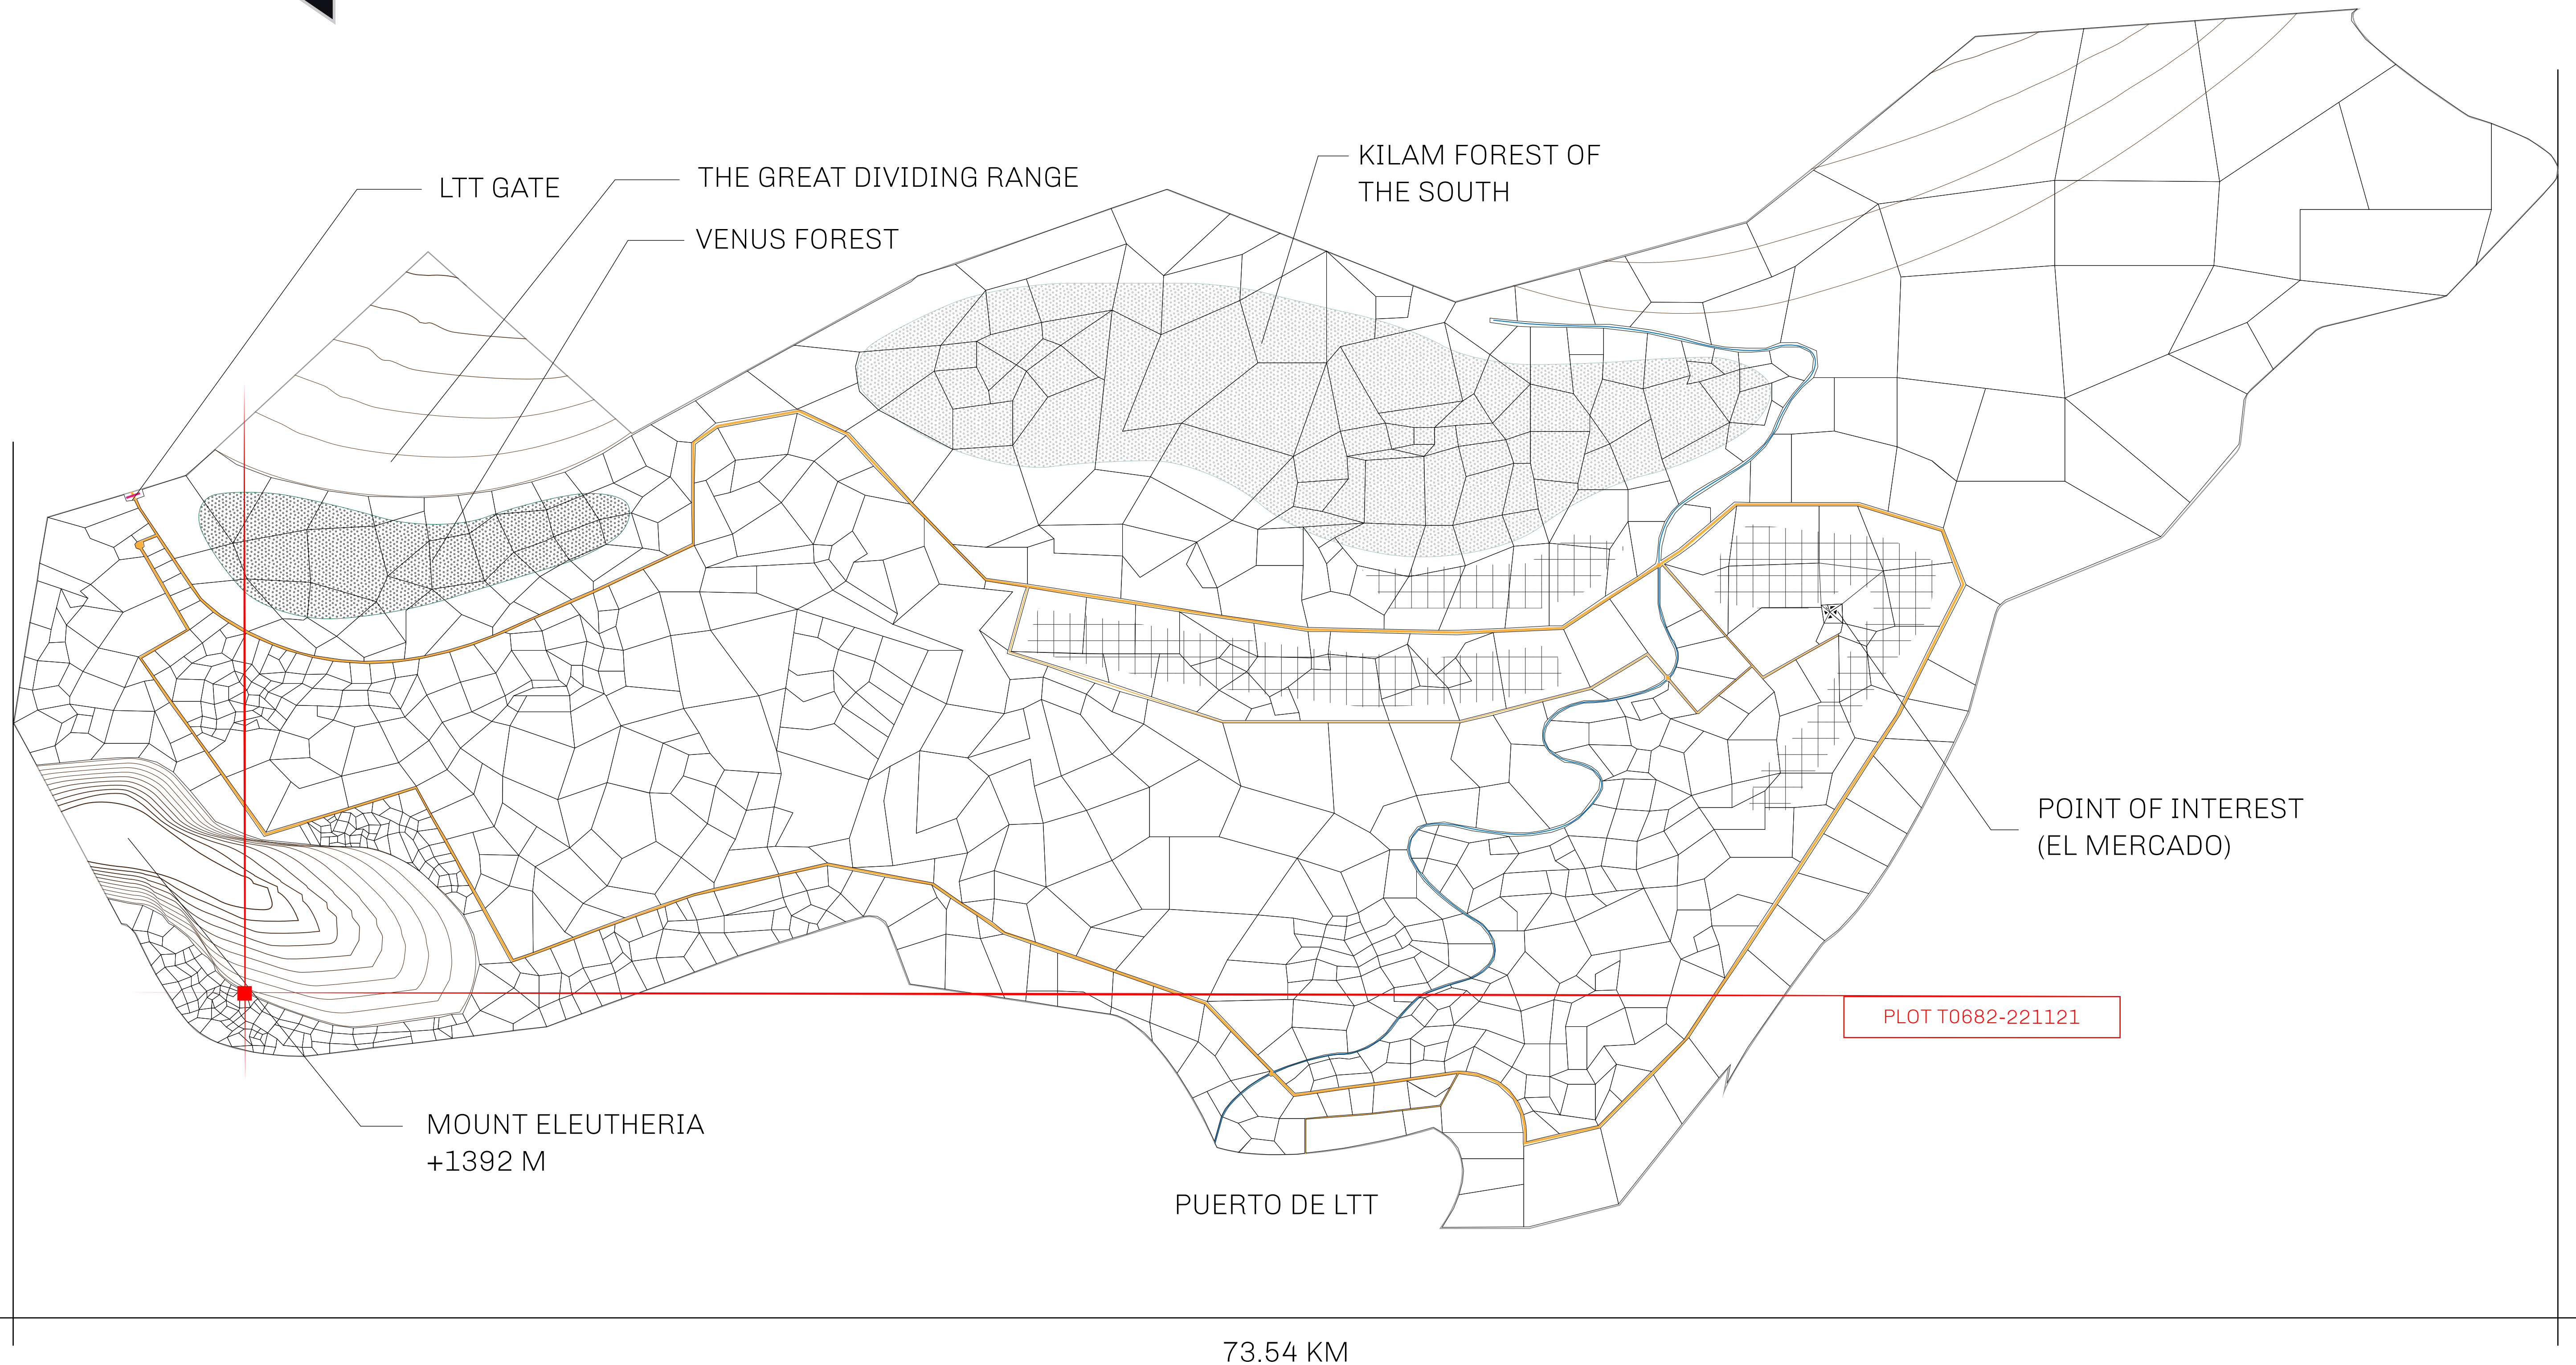

LOOT NFT WORLD

THE SPANISH ARMADA

The most flamboyant of all of the states, this Spanish-speaking territory houses a clash of cultures. From the LTT trades in the El Mercado district to the solicitations for invites to the Great Empire, and even the traveling Caravans, it is a transient place; people are always on the move on the way to the Great Empire or a trek through the Dividing Range to the Royaume De Satoshi. Commerce uses derivations of LTT such as LTTE, LTTB, and LTTTC.

GEOGRAPHY

COASTLINE	193.03 KM (119.94 MILES)
BORDERS	OCEAN, THE GREAT EMPIRE
HIGHEST POINT	MT ELEUTHERIA +1392 M
LOWEST POINT	PUERTO DE LTT 0 M
PLOTS	1045
SCALE	1:50000

H.M. LNFT Land Registry		TITLE NUMBER	
		T0682-221121	
ADMINISTRATIVE AREA	TERRITORIO LTT ST	ISSUED 22 November 2021 <i>bl.</i>	SCALE 1/50000
OWNER ENTITLEMENT	Type W-T: Share of 0.1% of all BUN sales (rewarded in Credits) plus 1% of all LTT redeemed based on number of NFT Stories minted; Mint 4 NFT Stories		

OFFICIAL PERSPECTIVE SHEET FOR FILING
Indicate vantage point for each drawing. Copy and
mark each sheet required prior to filing.

Guide - Vantage point should be
indicated as shown in the diagram: