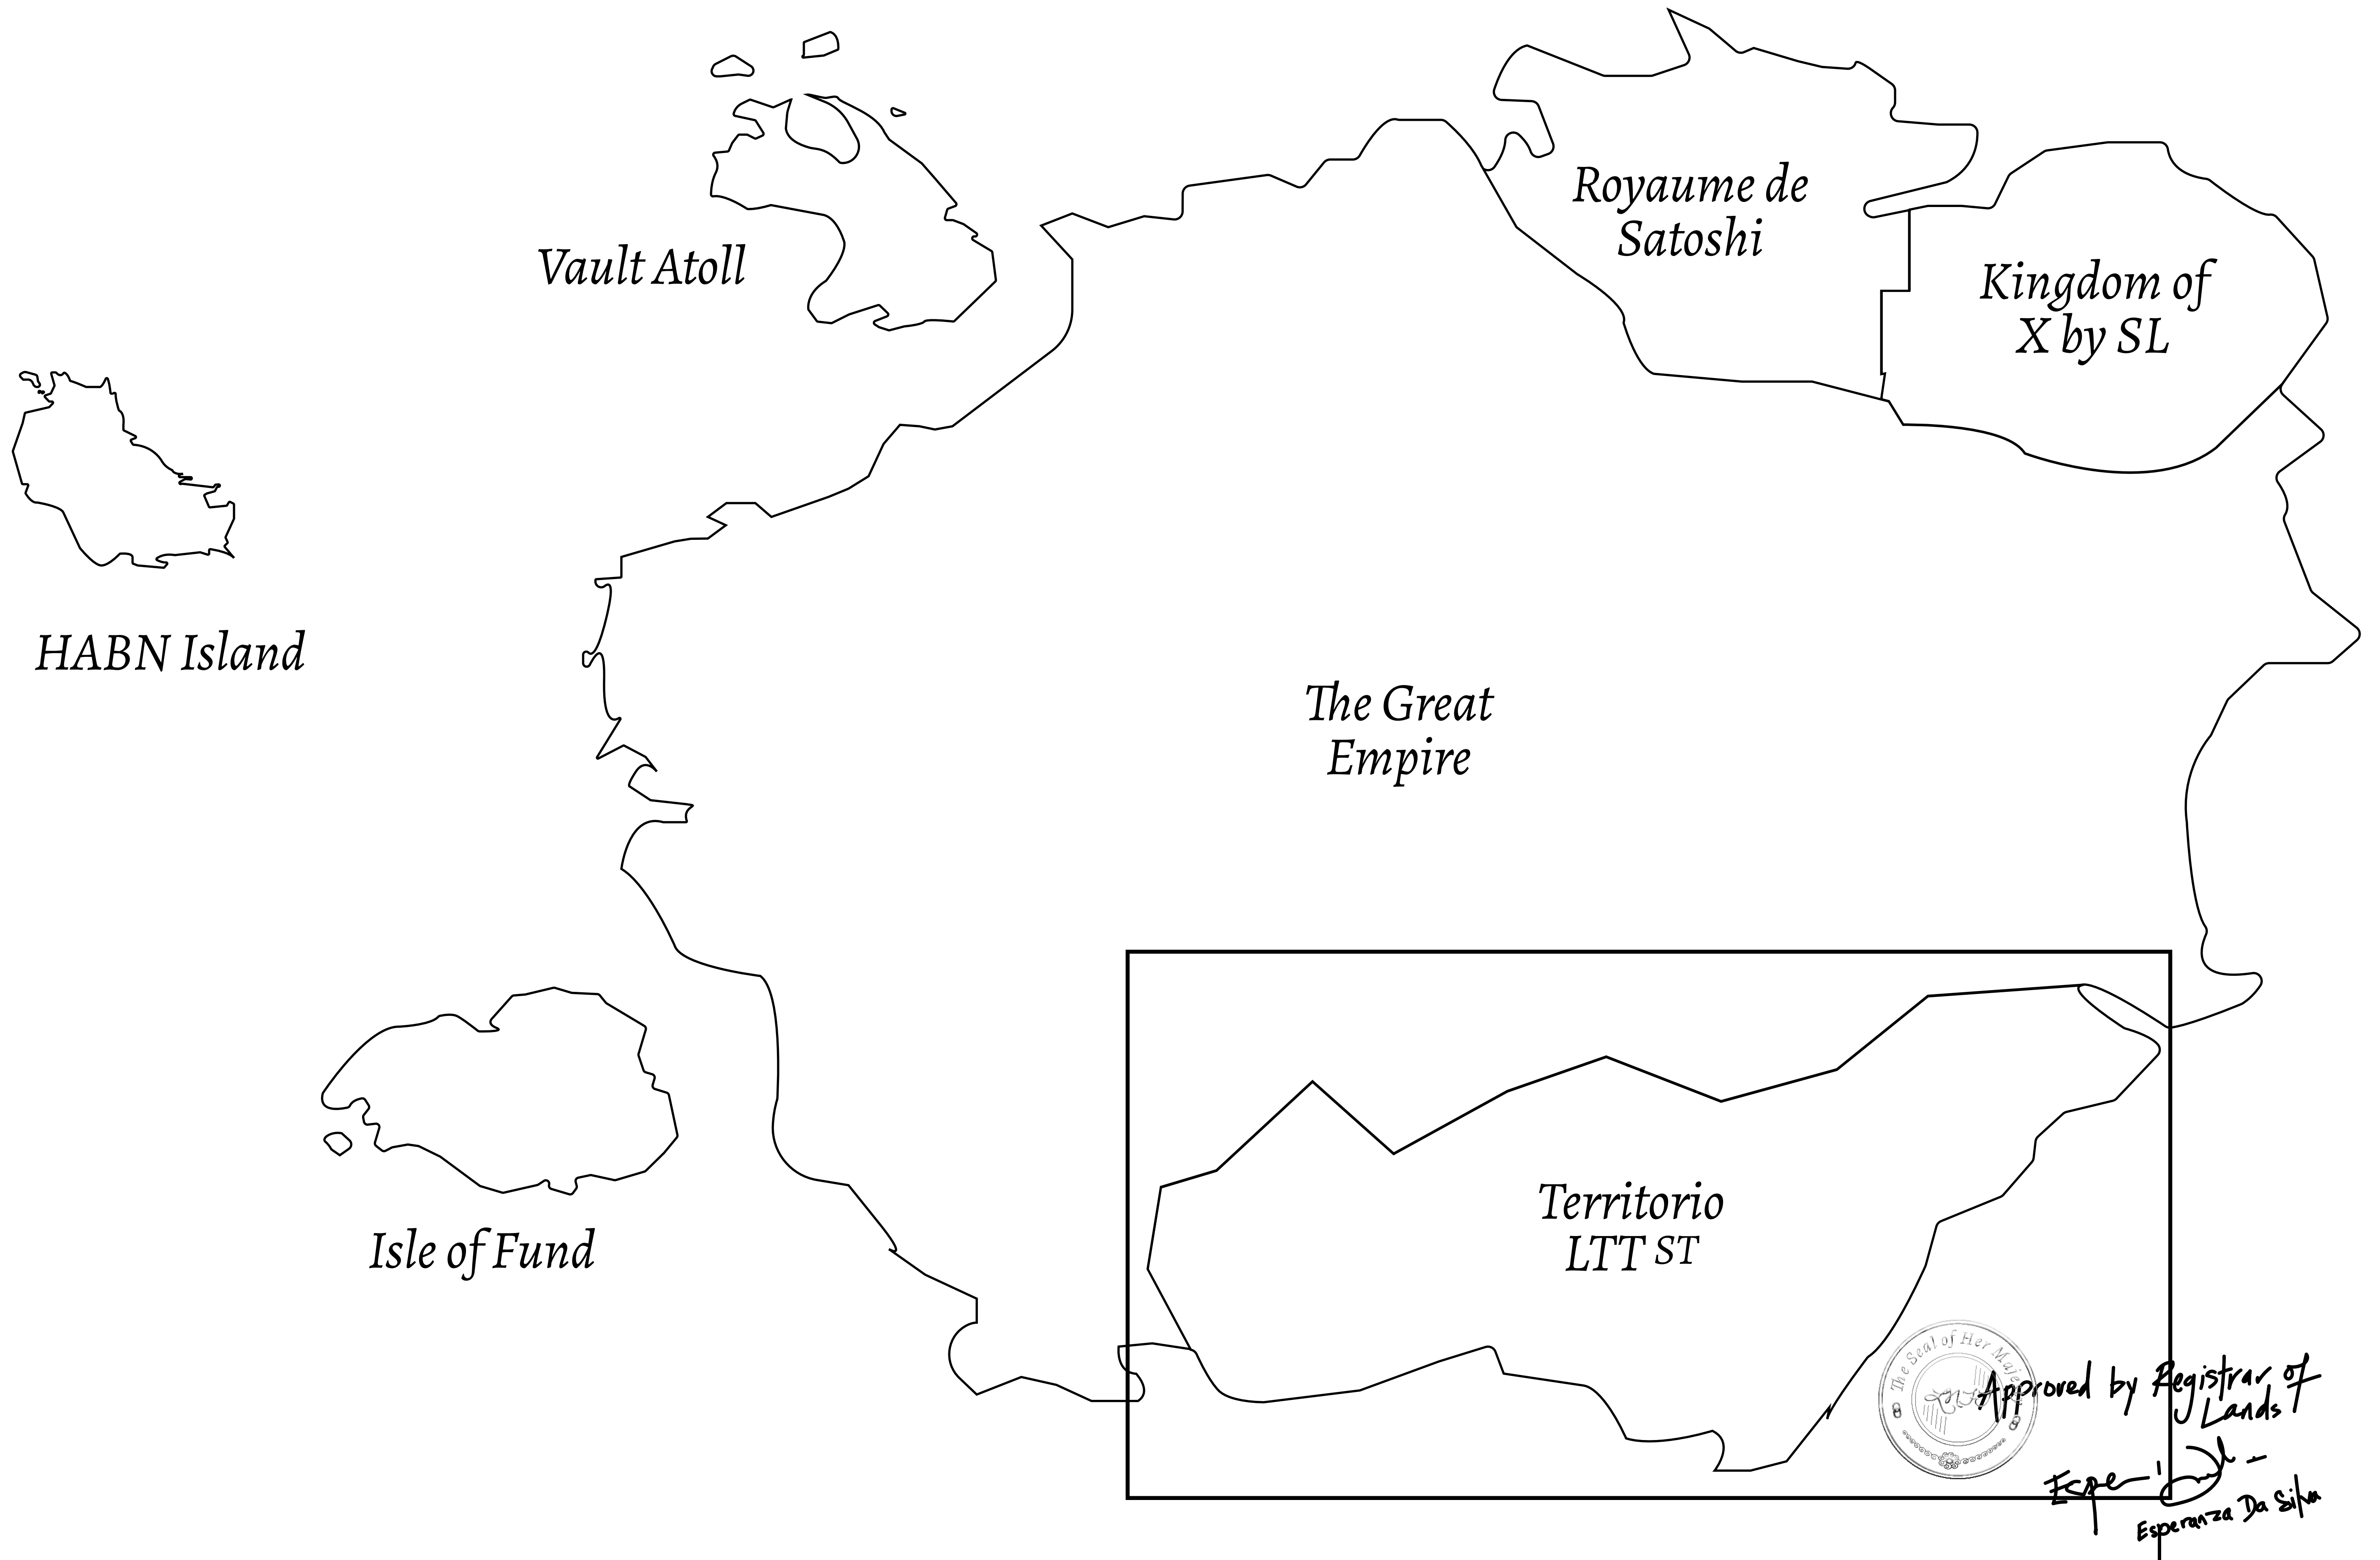

LOOT NFT WORLD

THE SPANISH ARMADA

The most flamboyant of all of the states, this Spanish-speaking territory houses a clash of cultures. From the LTT trades in the El Mercado district to the solicitations for invites to the Great Empire, and even the traveling Caravans, it is a transient place; people are always on the move on the way to the Great Empire or a trek through the Dividing Range to the Royaume De Satoshi. Commerce uses derivations of LTT such as LTTE, LTTB, and LTTTC.

GEOGRAPHY

COASTLINE	193.03 KM (119.94 MILES)
BORDERS	OCEAN, THE GREAT EMPIRE
HIGHEST POINT	MT ELEUTHERIA +1392 M
LOWEST POINT	PUERTO DE LTT 0 M
PLOTS	1045
SCALE	1:50000

H.M. LNFT Land Registry		TITLE NUMBER	
		T0661-221121	
ADMINISTRATIVE AREA	TERRITORIO LTT ST	ISSUED 22 November 2021 <i>bl.</i>	SCALE 1/50000
OWNER ENTITLEMENT	Type W-T: Share of 0.1% of all BUN sales (rewarded in Credits) plus 1% of all LTT redeemed based on number of NFT Stories minted; Mint 4 NFT Stories		

1 U665

PLOT T0662

P

PLOT T0661
BOUNDARY: 1.99 KM

T0667

PLOT T0665

PLOT T0669

PLOT T0660