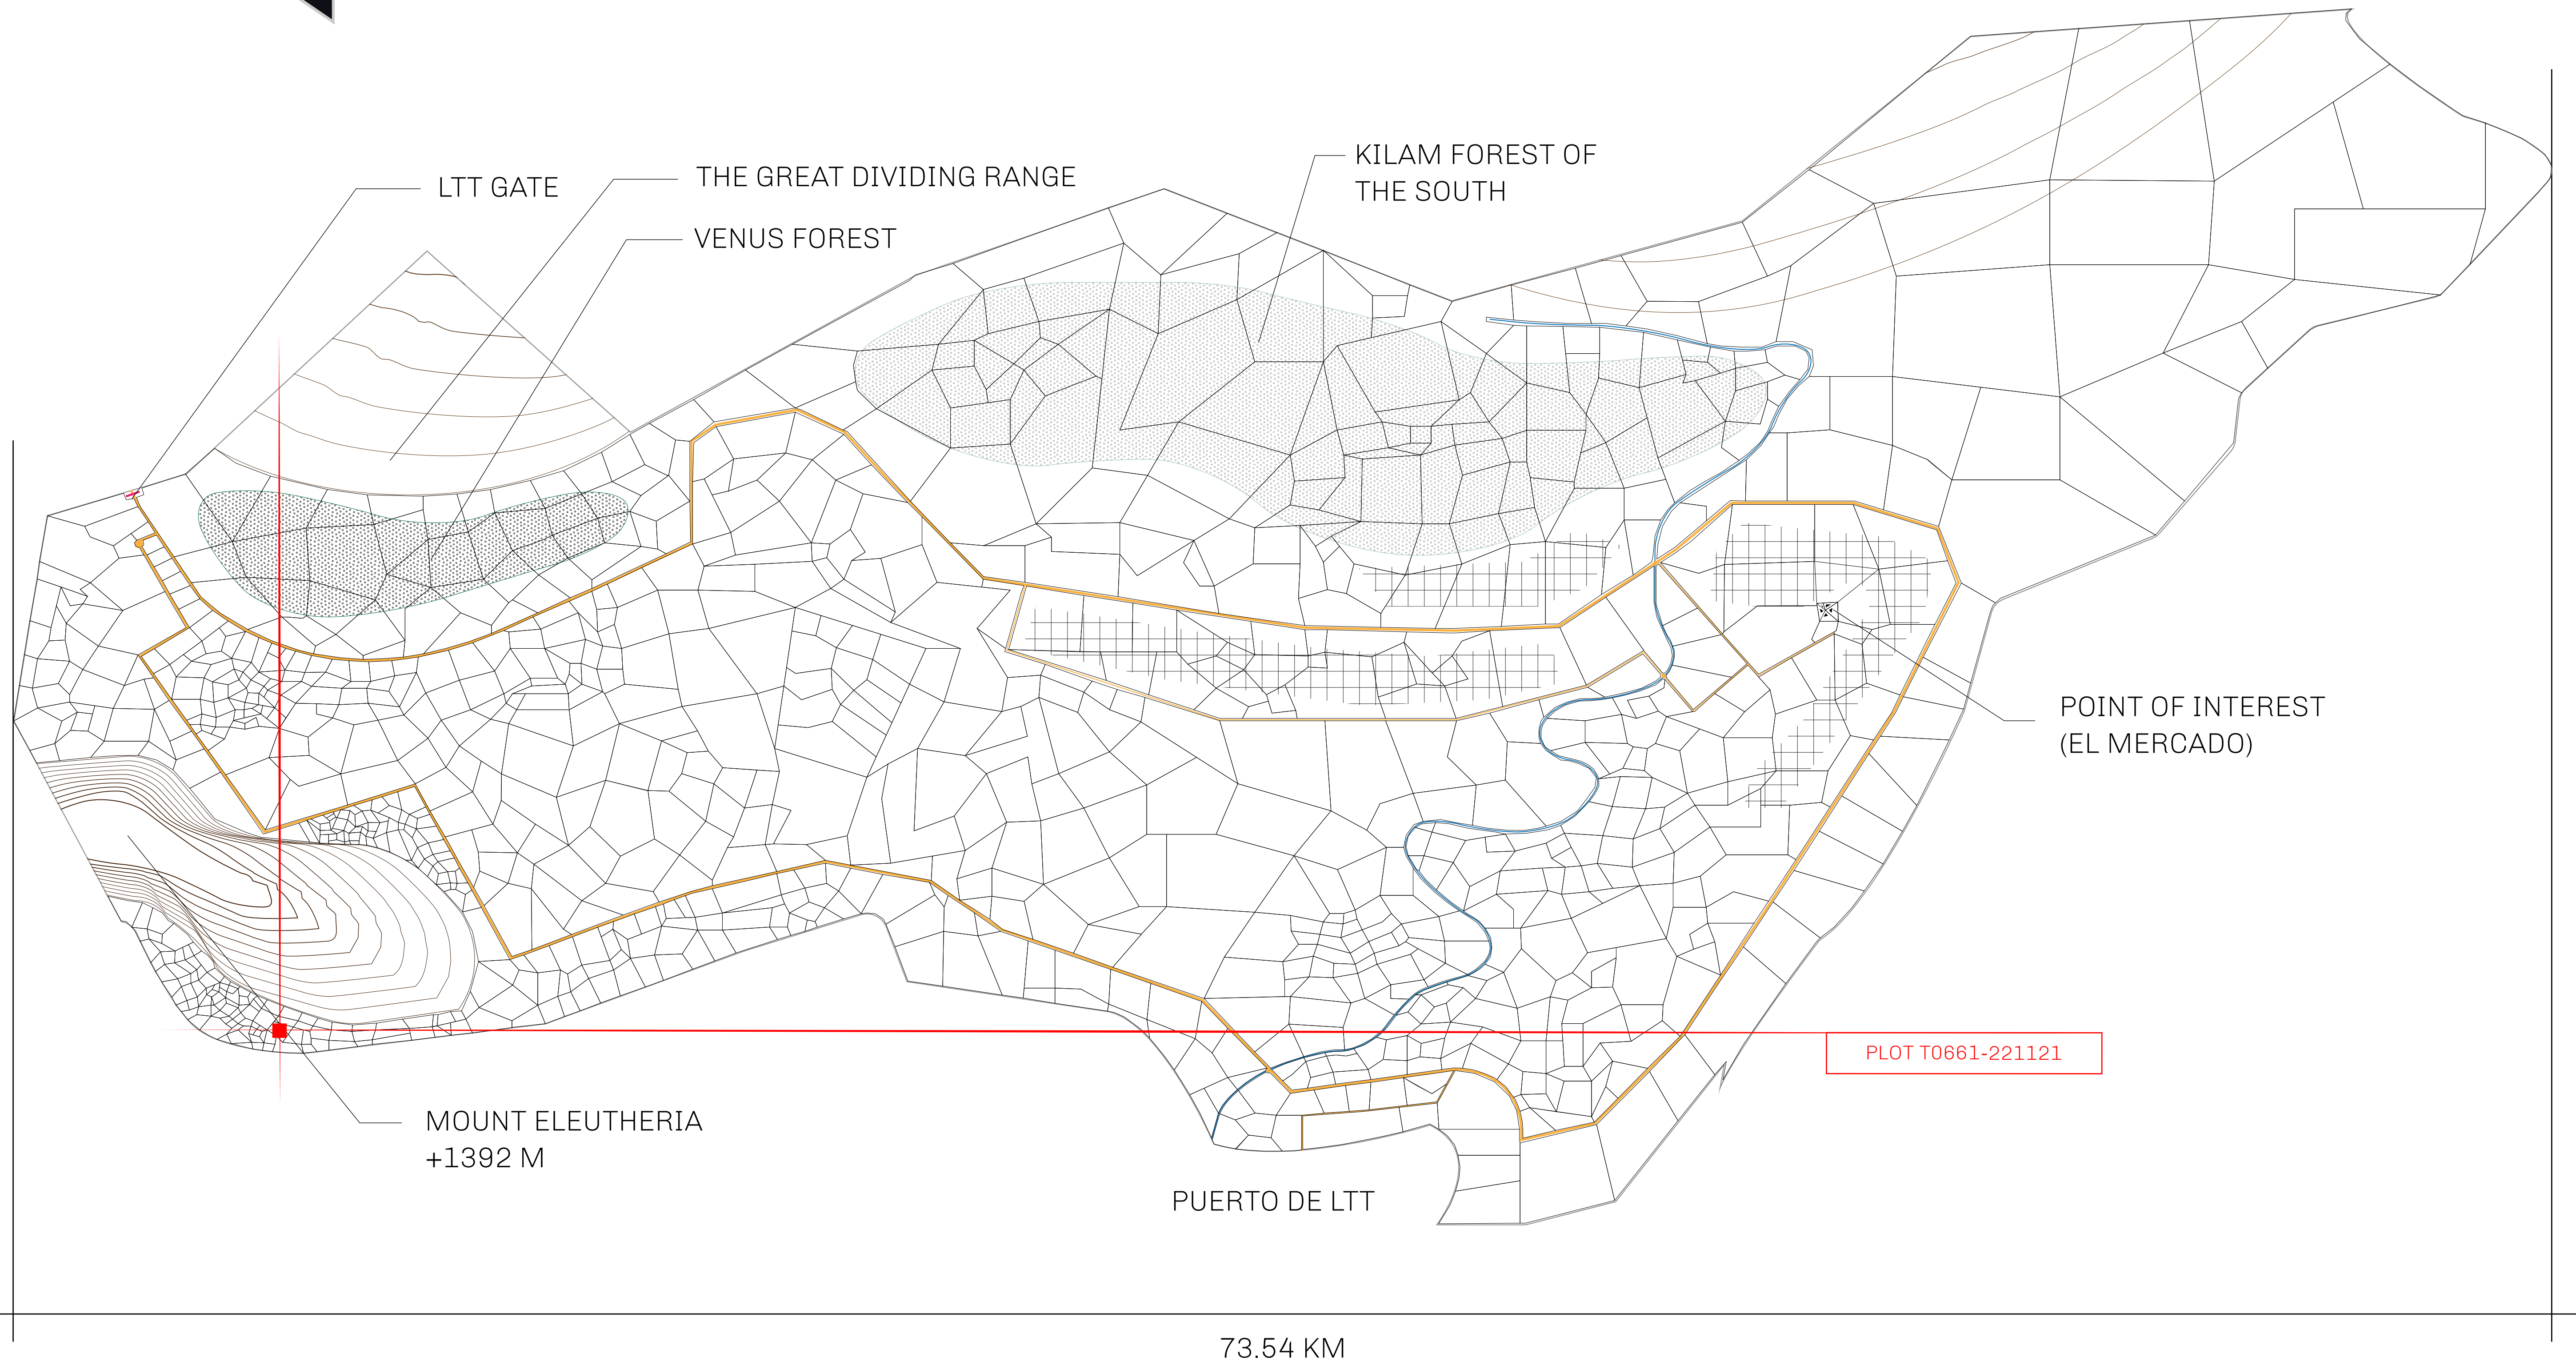

LOOT NFT WORLD

THE SPANISH ARMADA

The most flamboyant of all of the states, this Spanish-speaking territory houses a clash of cultures. From the LTT trades in the El Mercado district to the solicitations for invites to the Great Empire, and even the traveling Caravans, it is a transient place; people are always on the move on the way to the Great Empire or a trek through the Dividing Range to the Royaume De Satoshi. Commerce uses derivations of LTT such as LTTE, LTTB, and LTTTC.

GEOGRAPHY

COASTLINE	193.03 KM (119.94 MILES)
BORDERS	OCEAN, THE GREAT EMPIRE
HIGHEST POINT	MT ELEUTHERIA +1392 M
LOWEST POINT	PUERTO DE LTT 0 M
PLOTS	1045
SCALE	1:50000

H.M. LNFT Land Registry		TITLE NUMBER	
		T0661-221121	
ADMINISTRATIVE AREA	TERRITORIO LTT ST	ISSUED 22 November 2021 <i>bl.</i>	SCALE 1/50000
OWNER ENTITLEMENT	Type W-T: Share of 0.1% of all BUN sales (rewarded in Credits) plus 1% of all LTT redeemed based on number of NFT Stories minted; Mint 4 NFT Stories		

1 U665

PLOT T0662

P

PLOT T0661
BOUNDARY: 1.99 KM

T0667

PLOT T0665

PLOT T0669

PLOT T0660

OFFICIAL PERSPECTIVE SHEET FOR FILING
Indicate vantage point for each drawing. Copy and
mark each sheet required prior to filing.

Guide - Vantage point should be
indicated as shown in the diagram: