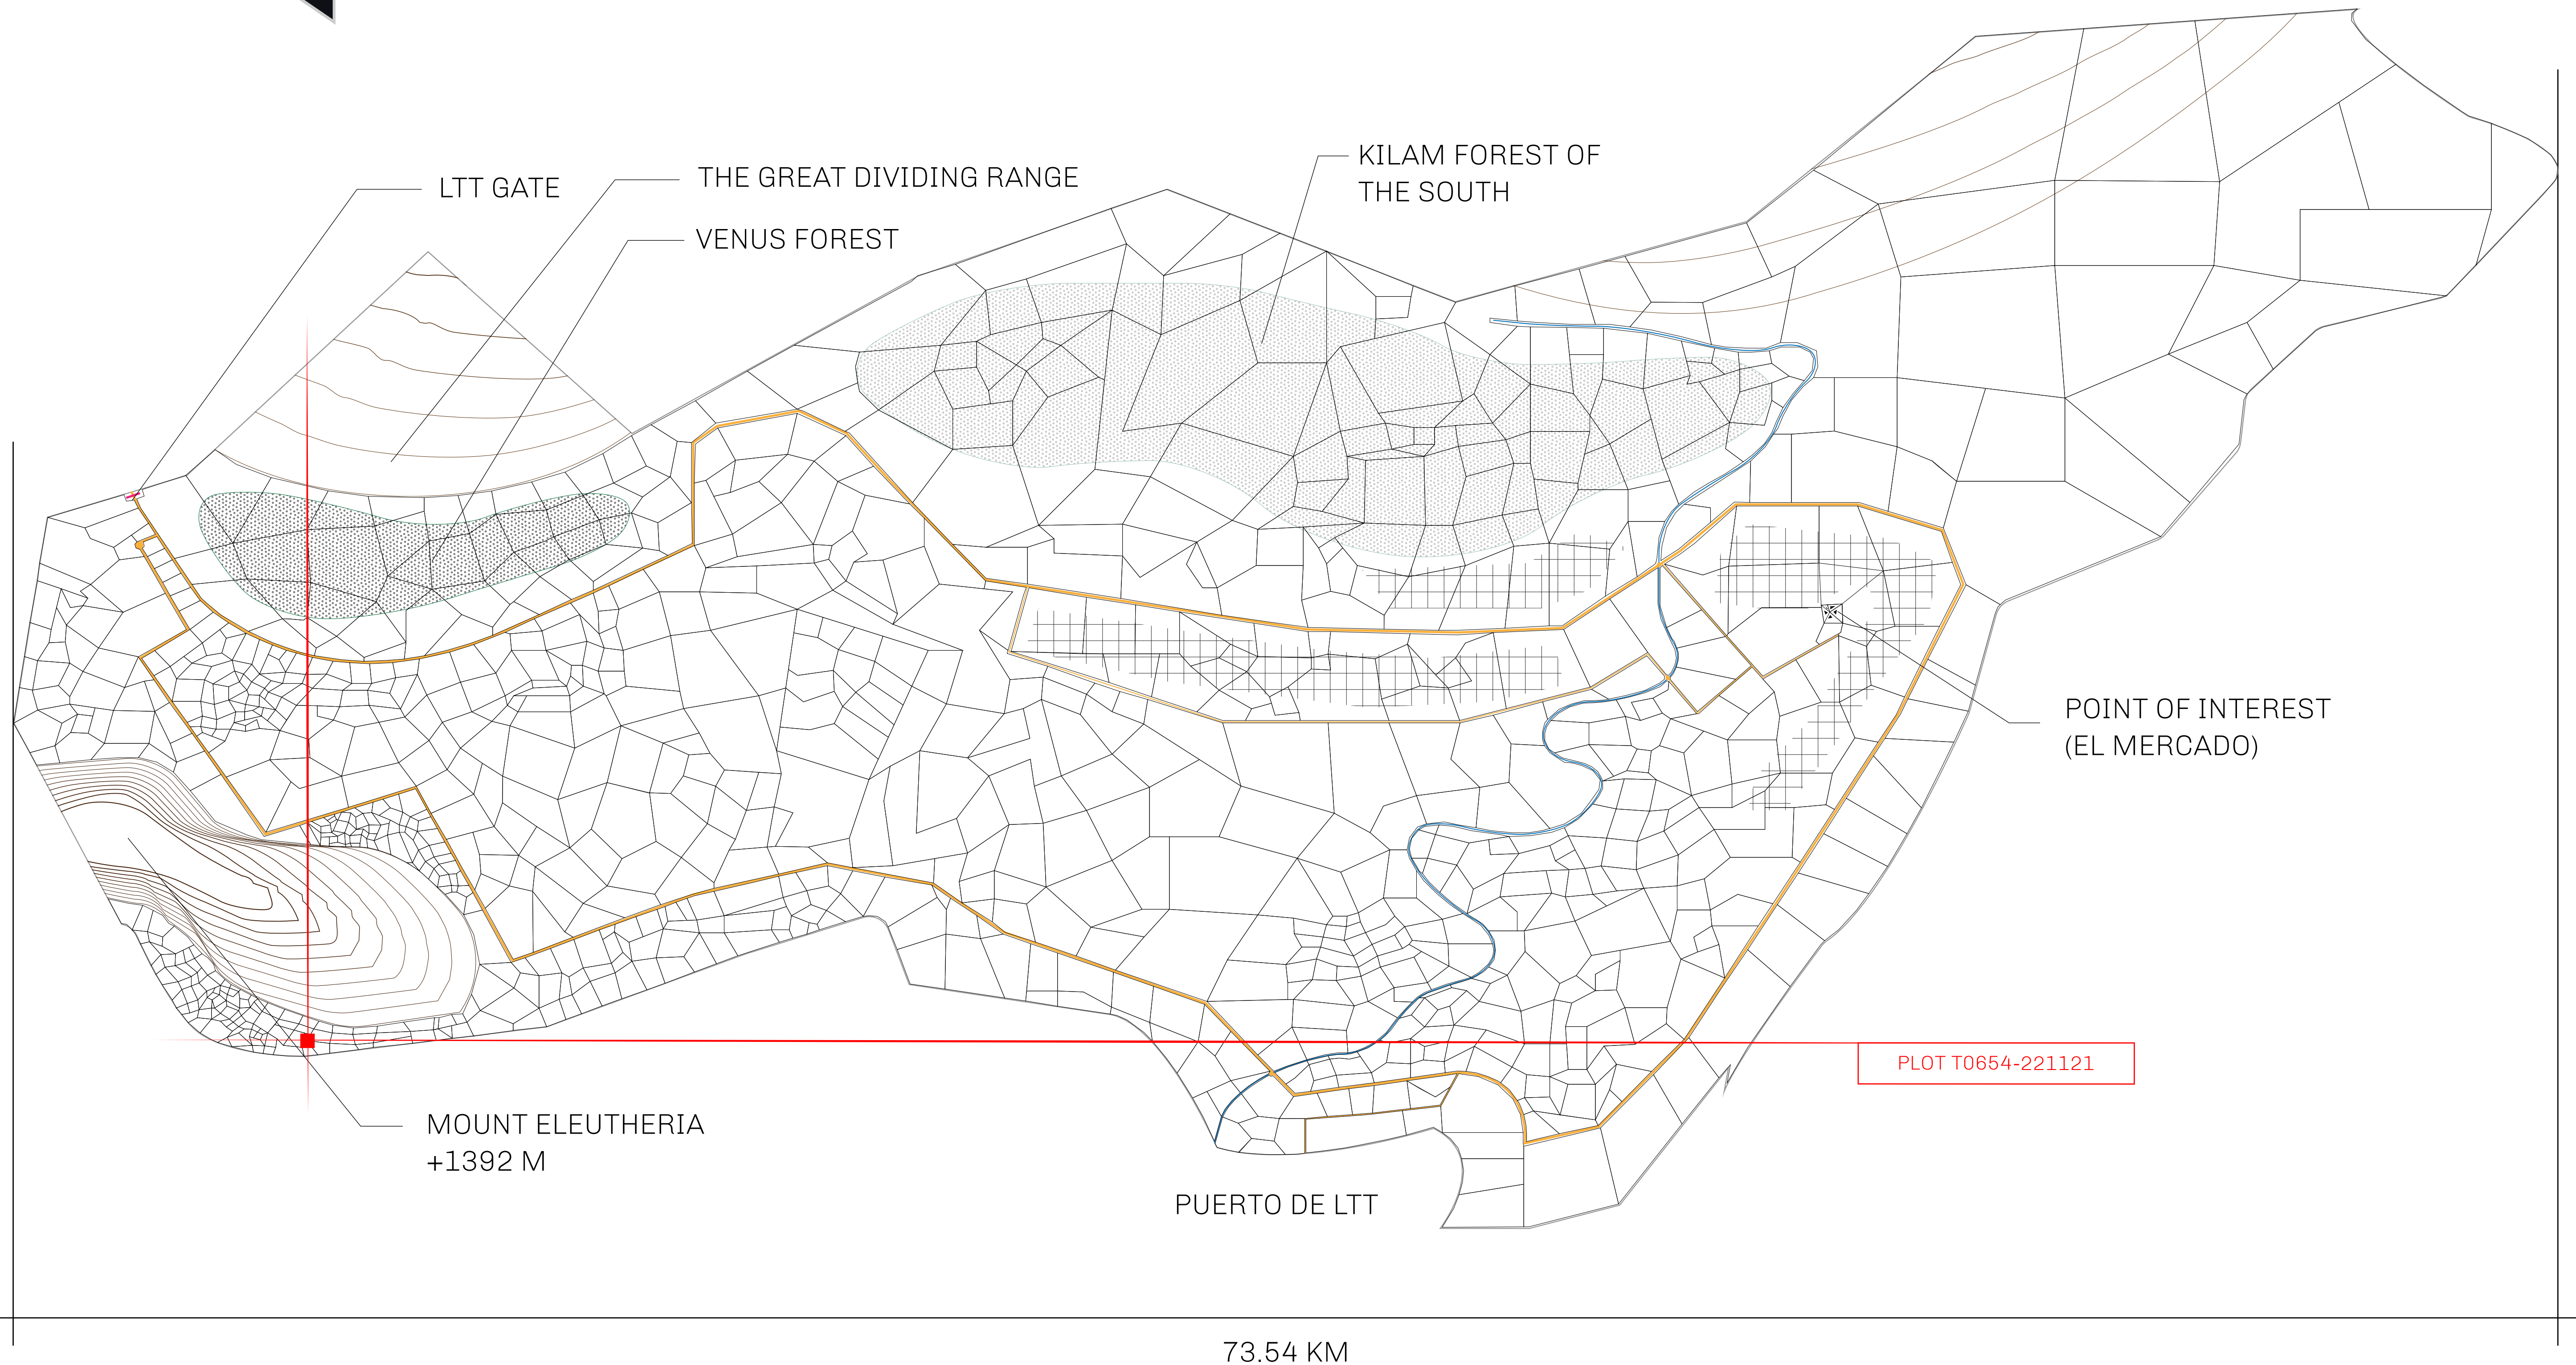

LOOT NFT WORLD

THE SPANISH ARMADA

The most flamboyant of all of the states, this Spanish-speaking territory houses a clash of cultures. From the LTT trades in the El Mercado district to the solicitations for invites to the Great Empire, and even the traveling Caravans, it is a transient place; people are always on the move on the way to the Great Empire or a trek through the Dividing Range to the Royaume De Satoshi. Commerce uses derivations of LTT such as LTTE, LTTB, and LTTC.

GEOGRAPHY

COASTLINE	193.03 KM (119.94 MILES)
BORDERS	OCEAN, THE GREAT EMPIRE
HIGHEST POINT	MT ELEUTHERIA +1392 M
LOWEST POINT	PUERTO DE LTT 0 M
PLOTS	1045
SCALE	1:50000

H.M. LNFT Land Registry		TITLE NUMBER	
		T0654-221121	
ADMINISTRATIVE AREA	TERRITORIO LTT ST	ISSUED 22 November 2021 <i>bl.</i>	SCALE 1/50000
OWNER ENTITLEMENT	Type W-T: Share of 0.1% of all BUN sales (rewarded in Credits) plus 1% of all LTT redeemed based on number of NFT Stories minted; Mint 4 NFT Stories		

_OT T0657

PLOT

PLOT T0654
BOUNDARY: 1.25 KM

PLOT

OFFICIAL PERSPECTIVE SHEET FOR FILING
Indicate vantage point for each drawing. Copy and mark each sheet required prior to filing.

Guide - Vantage point should be indicated as shown in the diagram: