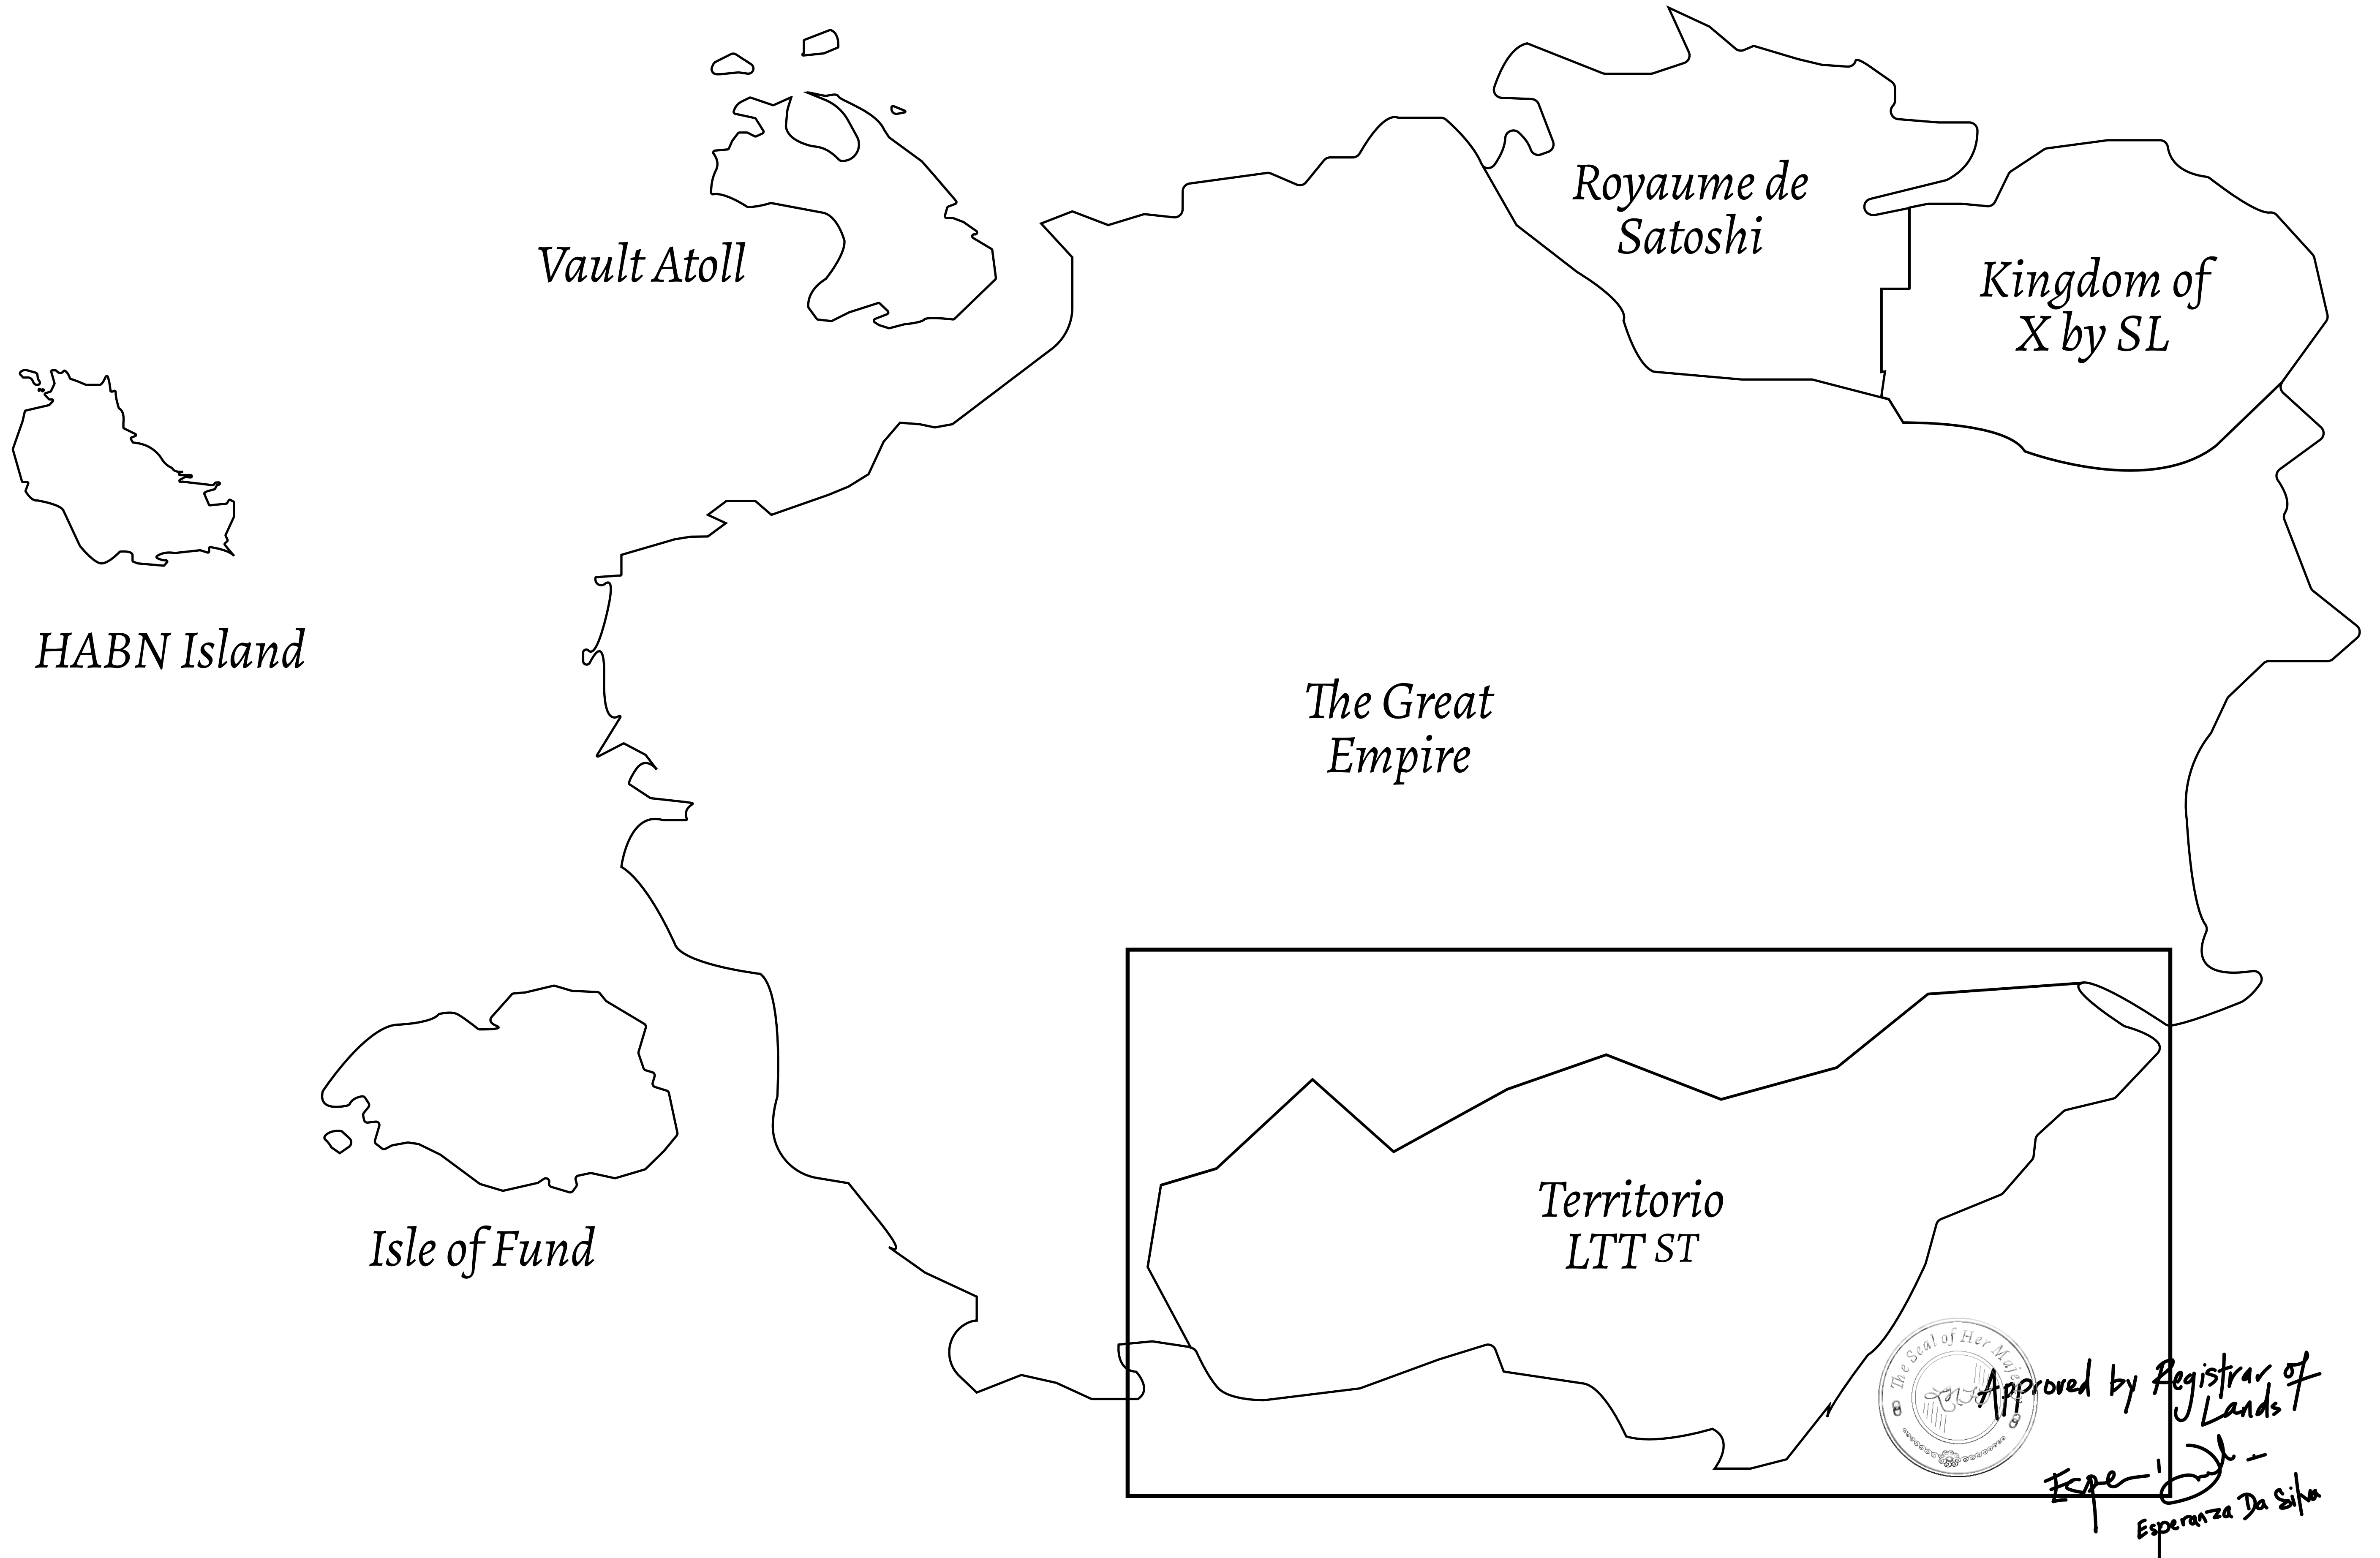

LOOT NFT WORLD

THE SPANISH ARMADA

The most flamboyant of all of the states, this Spanish-speaking territory houses a clash of cultures. From the LTT trades in the El Mercado district to the solicitations for invites to the Great Empire, and even the traveling Caravans, it is a transient place; people are always on the move on the way to the Great Empire or a trek through the Dividing Range to the Royaume De Satoshi. Commerce uses derivations of LTT such as LTTE, LTTB, and LTTC.

GEOGRAPHY

COASTLINE	193.03 KM (119.94 MILES)
BORDERS	OCEAN, THE GREAT EMPIRE
HIGHEST POINT	MT ELEUTHERIA +1392 M
LOWEST POINT	PUERTO DE LTT 0 M
PLOTS	1045
SCALE	1:50000

H.M. LNFT Land Registry		TITLE NUMBER	
		T0654-221121	
ADMINISTRATIVE AREA	TERRITORIO LTT ST	ISSUED 22 November 2021 <i>bl.</i>	SCALE 1/50000
OWNER ENTITLEMENT	Type W-T: Share of 0.1% of all BUN sales (rewarded in Credits) plus 1% of all LTT redeemed based on number of NFT Stories minted; Mint 4 NFT Stories		

_OT T0657

PLOT

PLOT T0654
BOUNDARY: 1.25 KM

PLOT

OFFICIAL PERSPECTIVE SHEET FOR FILING
Indicate vantage point for each drawing. Copy and mark each sheet required prior to filing.

Guide - Vantage point should be indicated as shown in the diagram: