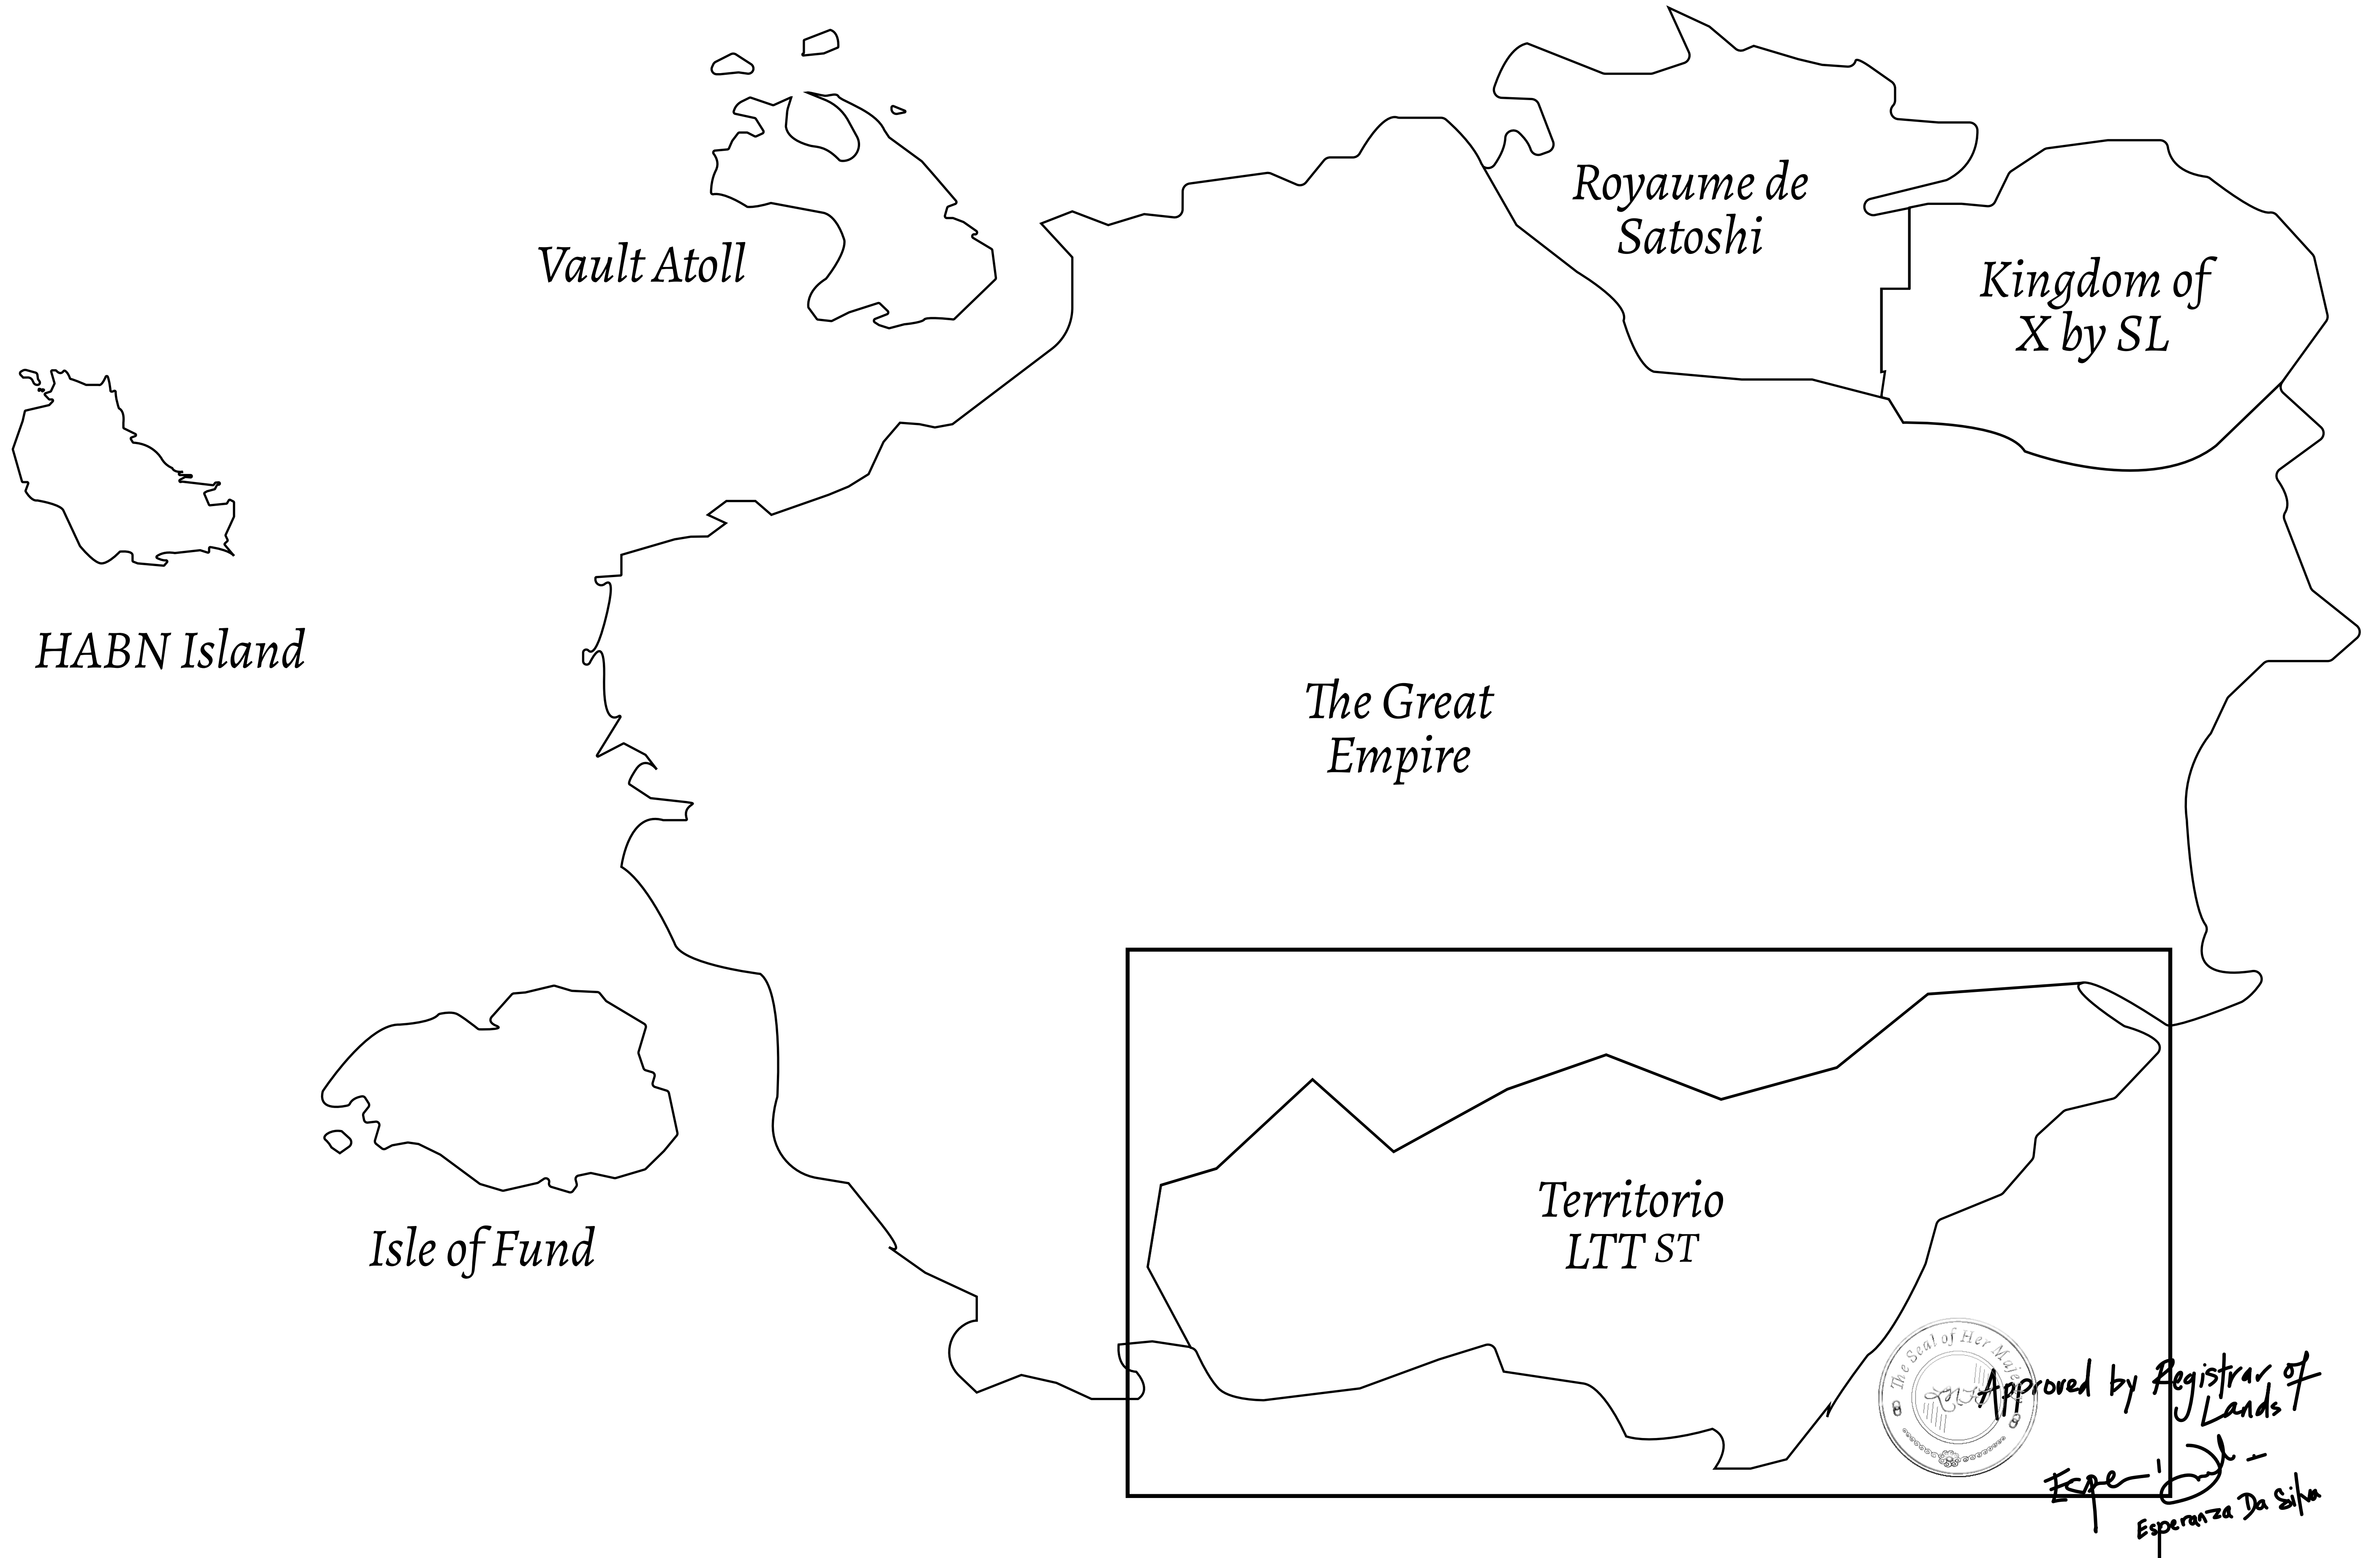

LOOT NFT WORLD

THE SPANISH ARMADA

The most flamboyant of all of the states, this Spanish-speaking territory houses a clash of cultures. From the LTT trades in the El Mercado district to the solicitations for invites to the Great Empire, and even the traveling Caravans, it is a transient place; people are always on the move on the way to the Great Empire or a trek through the Dividing Range to the Royaume De Satoshi. Commerce uses derivations of LTT such as LTTE, LTTB, and LTTTC.

GEOGRAPHY

COASTLINE	193.03 KM (119.94 MILES)
BORDERS	OCEAN, THE GREAT EMPIRE
HIGHEST POINT	MT ELEUTHERIA +1392 M
LOWEST POINT	PUERTO DE LTT 0 M
PLOTS	1045
SCALE	1:50000

H.M. LNFT Land Registry		TITLE NUMBER	
		T0646-221121	
ADMINISTRATIVE AREA	TERRITORIO LTT ST	ISSUED 22 November 2021 <i>bl.</i>	SCALE 1/50000
OWNER ENTITLEMENT	Type W-T: Share of 0.1% of all BUN sales (rewarded in Credits) plus 1% of all LTT redeemed based on number of NFT Stories minted; Mint 4 NFT Stories		

PLOT T0645

PLOT T0646
BOUNDARY: 1.24 KM

OCEAN

OFFICIAL PERSPECTIVE SHEET FOR FILING
Indicate vantage point for each drawing. Copy and
mark each sheet required prior to filing.

Guide - Vantage point should be
indicated as shown in the diagram: