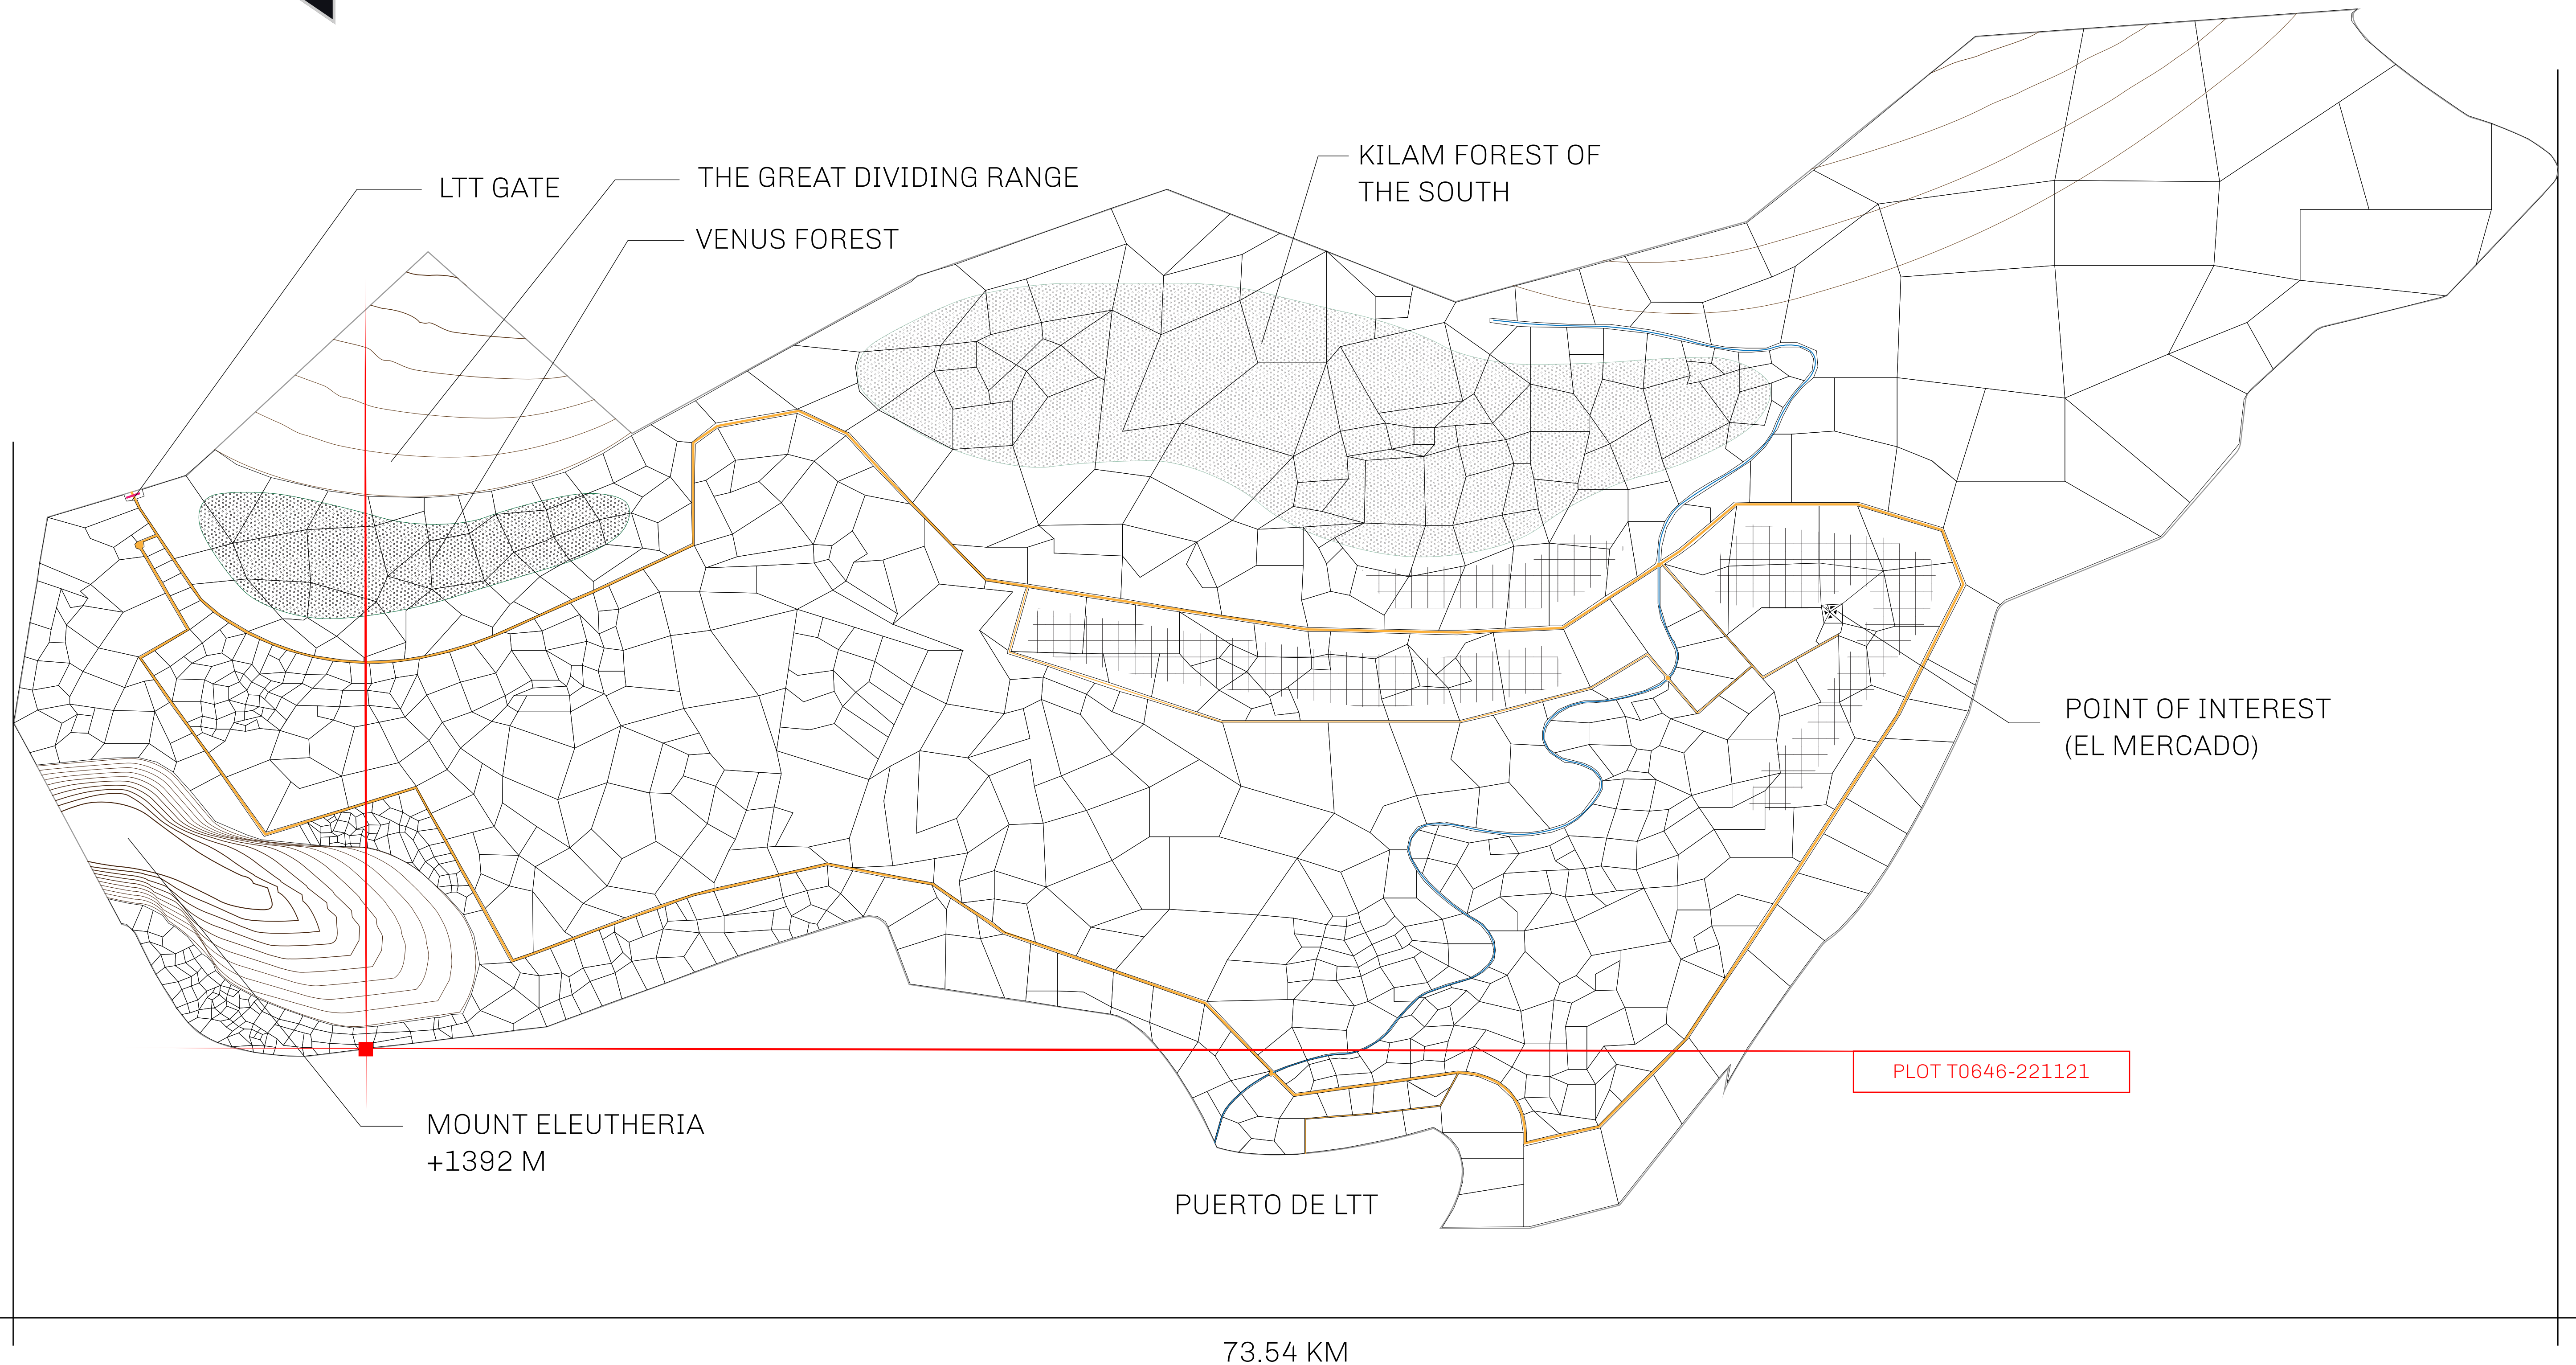

LOOT NFT WORLD

THE SPANISH ARMADA

The most flamboyant of all of the states, this Spanish-speaking territory houses a clash of cultures. From the LTT trades in the El Mercado district to the solicitations for invites to the Great Empire, and even the traveling Caravans, it is a transient place; people are always on the move on the way to the Great Empire or a trek through the Dividing Range to the Royaume De Satoshi. Commerce uses derivations of LTT such as LTTE, LTTB, and LTTTC.

GEOGRAPHY

COASTLINE	193.03 KM (119.94 MILES)
BORDERS	OCEAN, THE GREAT EMPIRE
HIGHEST POINT	MT ELEUTHERIA +1392 M
LOWEST POINT	PUERTO DE LTT 0 M
PLOTS	1045
SCALE	1:50000

H.M. LNFT Land Registry		TITLE NUMBER	
		T0646-221121	
ADMINISTRATIVE AREA	TERRITORIO LTT ST	ISSUED 22 November 2021 <i>bl.</i>	SCALE 1/50000
OWNER ENTITLEMENT	Type W-T: Share of 0.1% of all BUN sales (rewarded in Credits) plus 1% of all LTT redeemed based on number of NFT Stories minted; Mint 4 NFT Stories		

PLOT T0645

PLOT T0646
BOUNDARY: 1.24 KM

OCEAN

OFFICIAL PERSPECTIVE SHEET FOR FILING
Indicate vantage point for each drawing. Copy and
mark each sheet required prior to filing.

Guide - Vantage point should be
indicated as shown in the diagram: