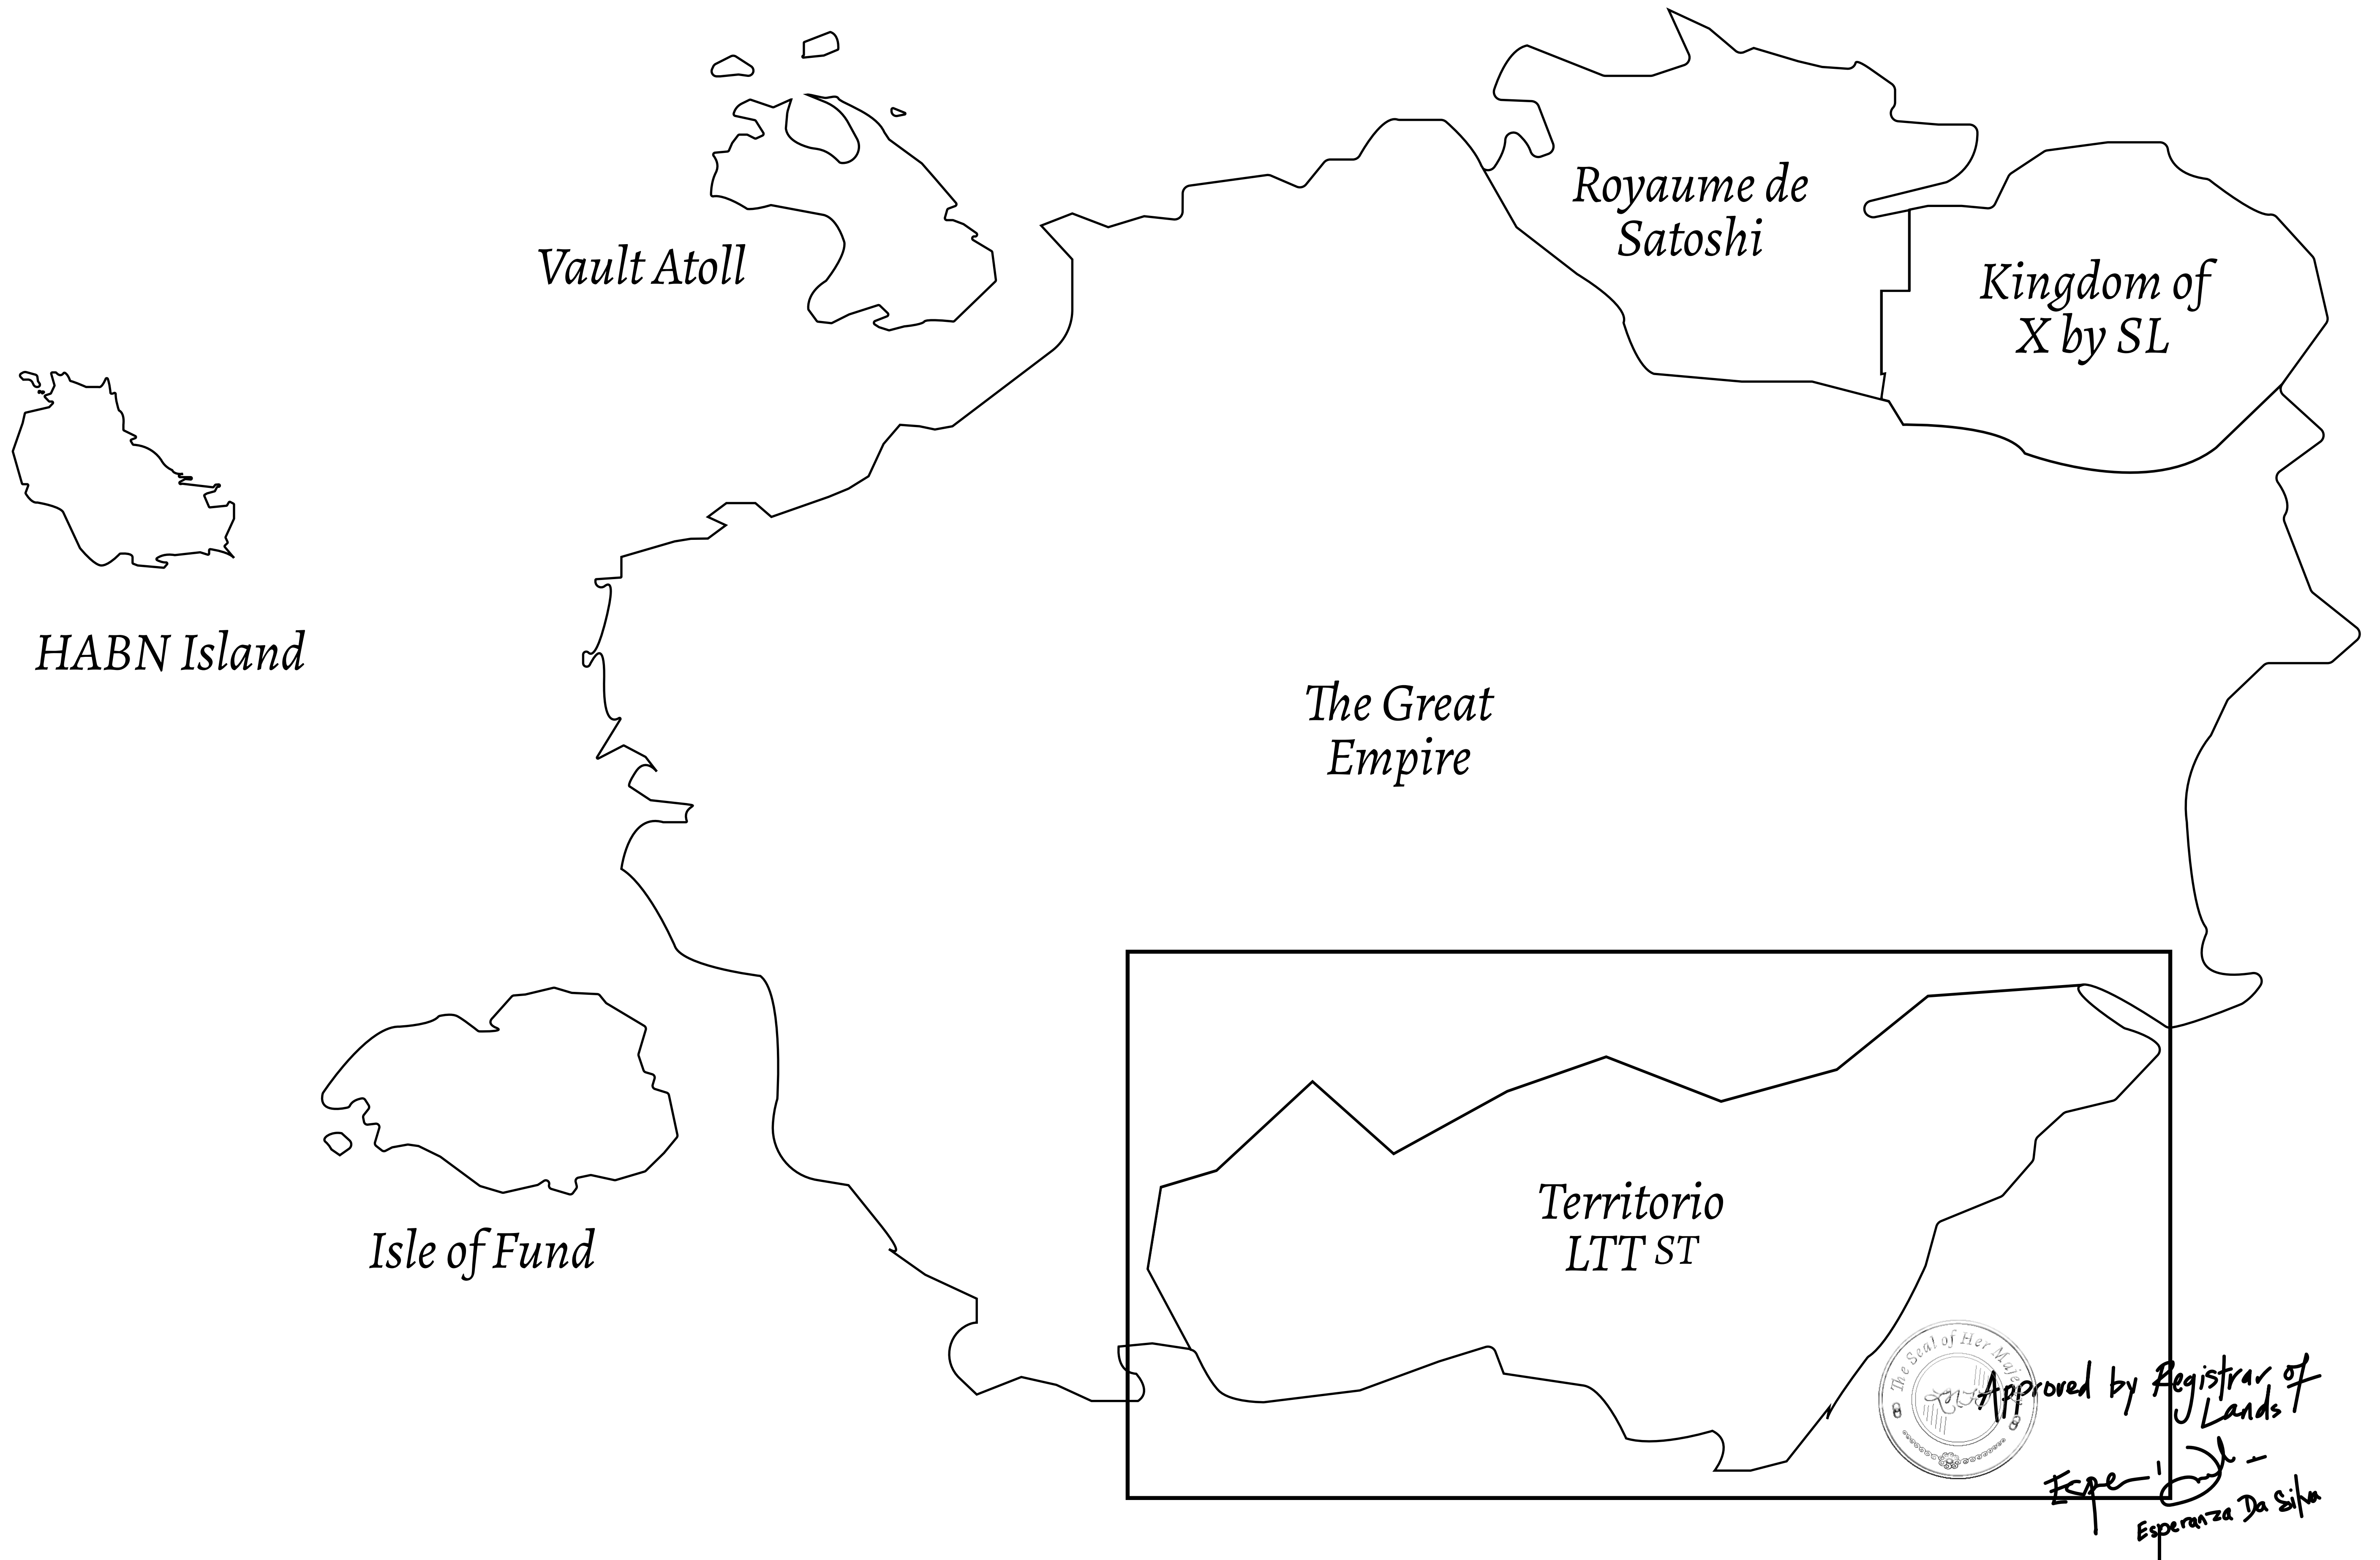

LOOT NFT WORLD

THE SPANISH ARMADA

The most flamboyant of all of the states, this Spanish-speaking territory houses a clash of cultures. From the LTT trades in the El Mercado district to the solicitations for invites to the Great Empire, and even the traveling Caravans, it is a transient place; people are always on the move on the way to the Great Empire or a trek through the Dividing Range to the Royaume De Satoshi. Commerce uses derivations of LTT such as LTTE, LTTB, and LTTTC.

GEOGRAPHY

COASTLINE	193.03 KM (119.94 MILES)
BORDERS	OCEAN, THE GREAT EMPIRE
HIGHEST POINT	MT ELEUTHERIA +1392 M
LOWEST POINT	PUERTO DE LTT 0 M
PLOTS	1045
SCALE	1:50000

H.M. LNFT Land Registry		TITLE NUMBER	
		T0634-221121	
ADMINISTRATIVE AREA	TERRITORIO LTT ST	ISSUED 22 November 2021 <i>bl.</i>	SCALE 1/50000
OWNER ENTITLEMENT	Type W-T: Share of 0.1% of all BUN sales (rewarded in Credits) plus 1% of all LTT redeemed based on number of NFT Stories minted; Mint 4 NFT Stories		

T0635

T0636

7

PLOT T0634
BOUNDARY: 1.87 KM

OCEAN

OFFICIAL PERSPECTIVE SHEET FOR FILING
Indicate vantage point for each drawing. Copy and mark each sheet required prior to filing.

Guide - Vantage point should be indicated as shown in the diagram: