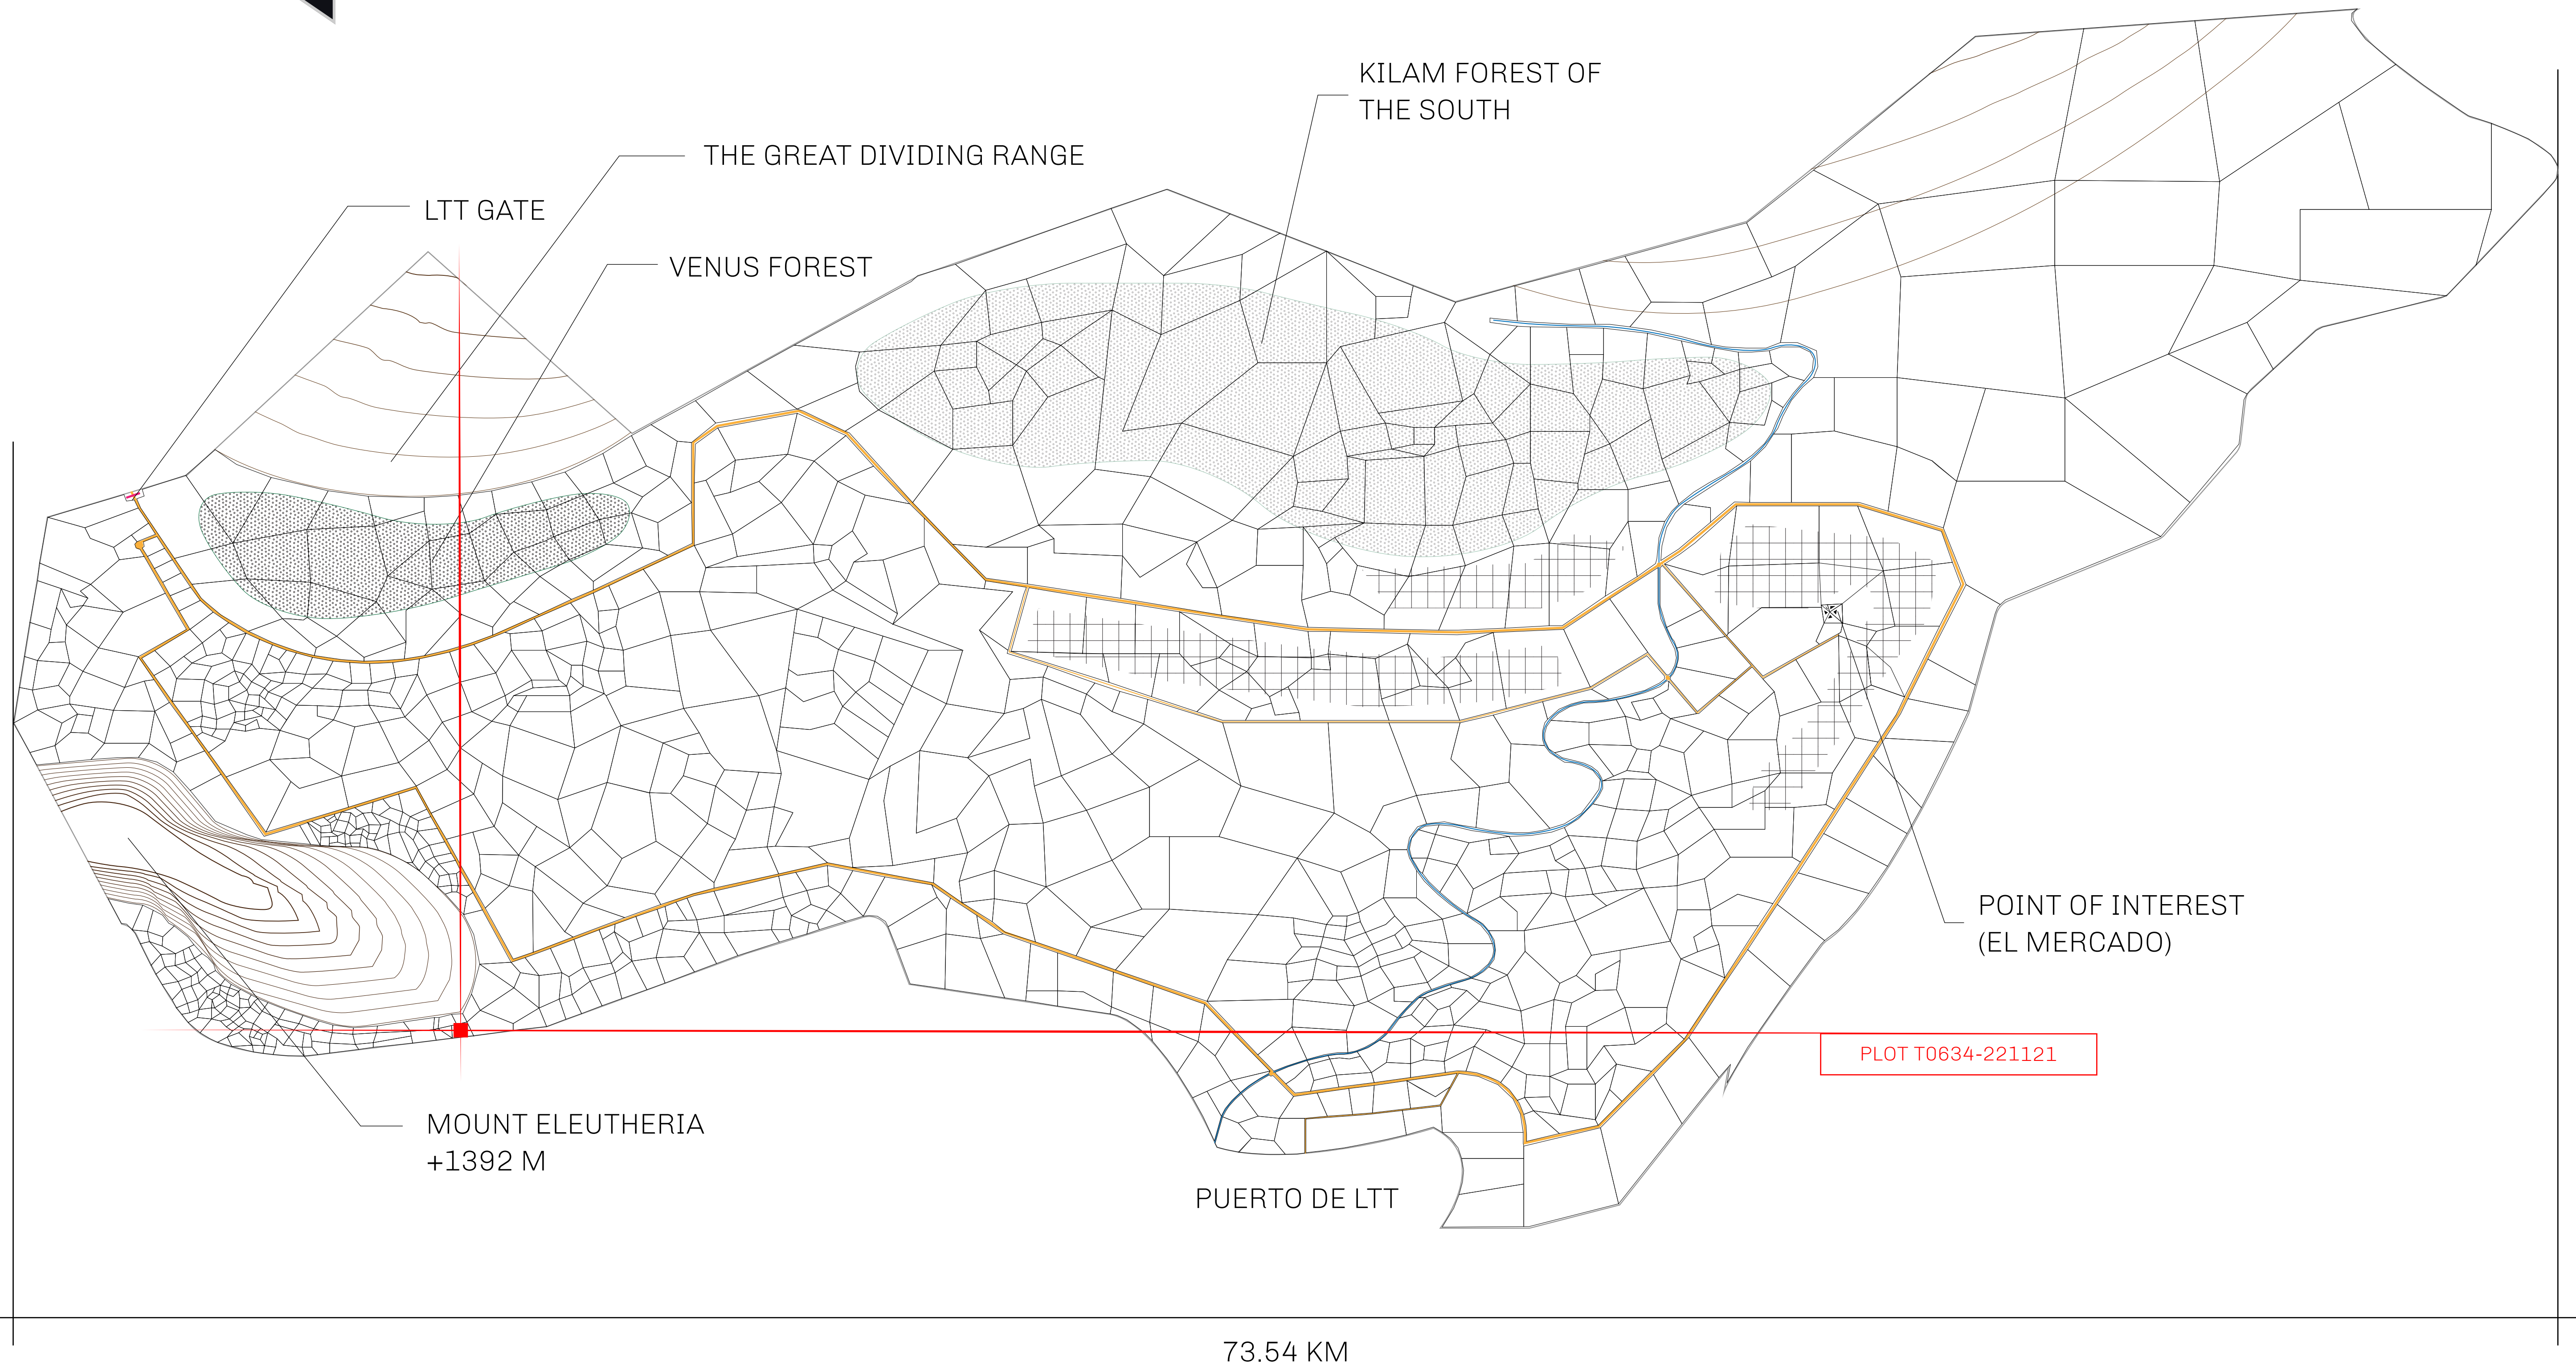

LOOT NFT WORLD

THE SPANISH ARMADA

The most flamboyant of all of the states, this Spanish-speaking territory houses a clash of cultures. From the LTT trades in the El Mercado district to the solicitations for invites to the Great Empire, and even the traveling Caravans, it is a transient place; people are always on the move on the way to the Great Empire or a trek through the Dividing Range to the Royaume De Satoshi. Commerce uses derivations of LTT such as LTTE, LTTB, and LTTTC.

GEOGRAPHY

COASTLINE	193.03 KM (119.94 MILES)
BORDERS	OCEAN, THE GREAT EMPIRE
HIGHEST POINT	MT ELEUTHERIA +1392 M
LOWEST POINT	PUERTO DE LTT 0 M
PLOTS	1045
SCALE	1:50000

H.M. LNFT Land Registry		TITLE NUMBER	
		T0634-221121	
ADMINISTRATIVE AREA	TERRITORIO LTT ST	ISSUED 22 November 2021 <i>bl.</i>	SCALE 1/50000
OWNER ENTITLEMENT	Type W-T: Share of 0.1% of all BUN sales (rewarded in Credits) plus 1% of all LTT redeemed based on number of NFT Stories minted; Mint 4 NFT Stories		

T0635

T0636

7

PLOT T0634
BOUNDARY: 1.87 KM

OCEAN

OFFICIAL PERSPECTIVE SHEET FOR FILING
Indicate vantage point for each drawing. Copy and mark each sheet required prior to filing.

Guide - Vantage point should be indicated as shown in the diagram: