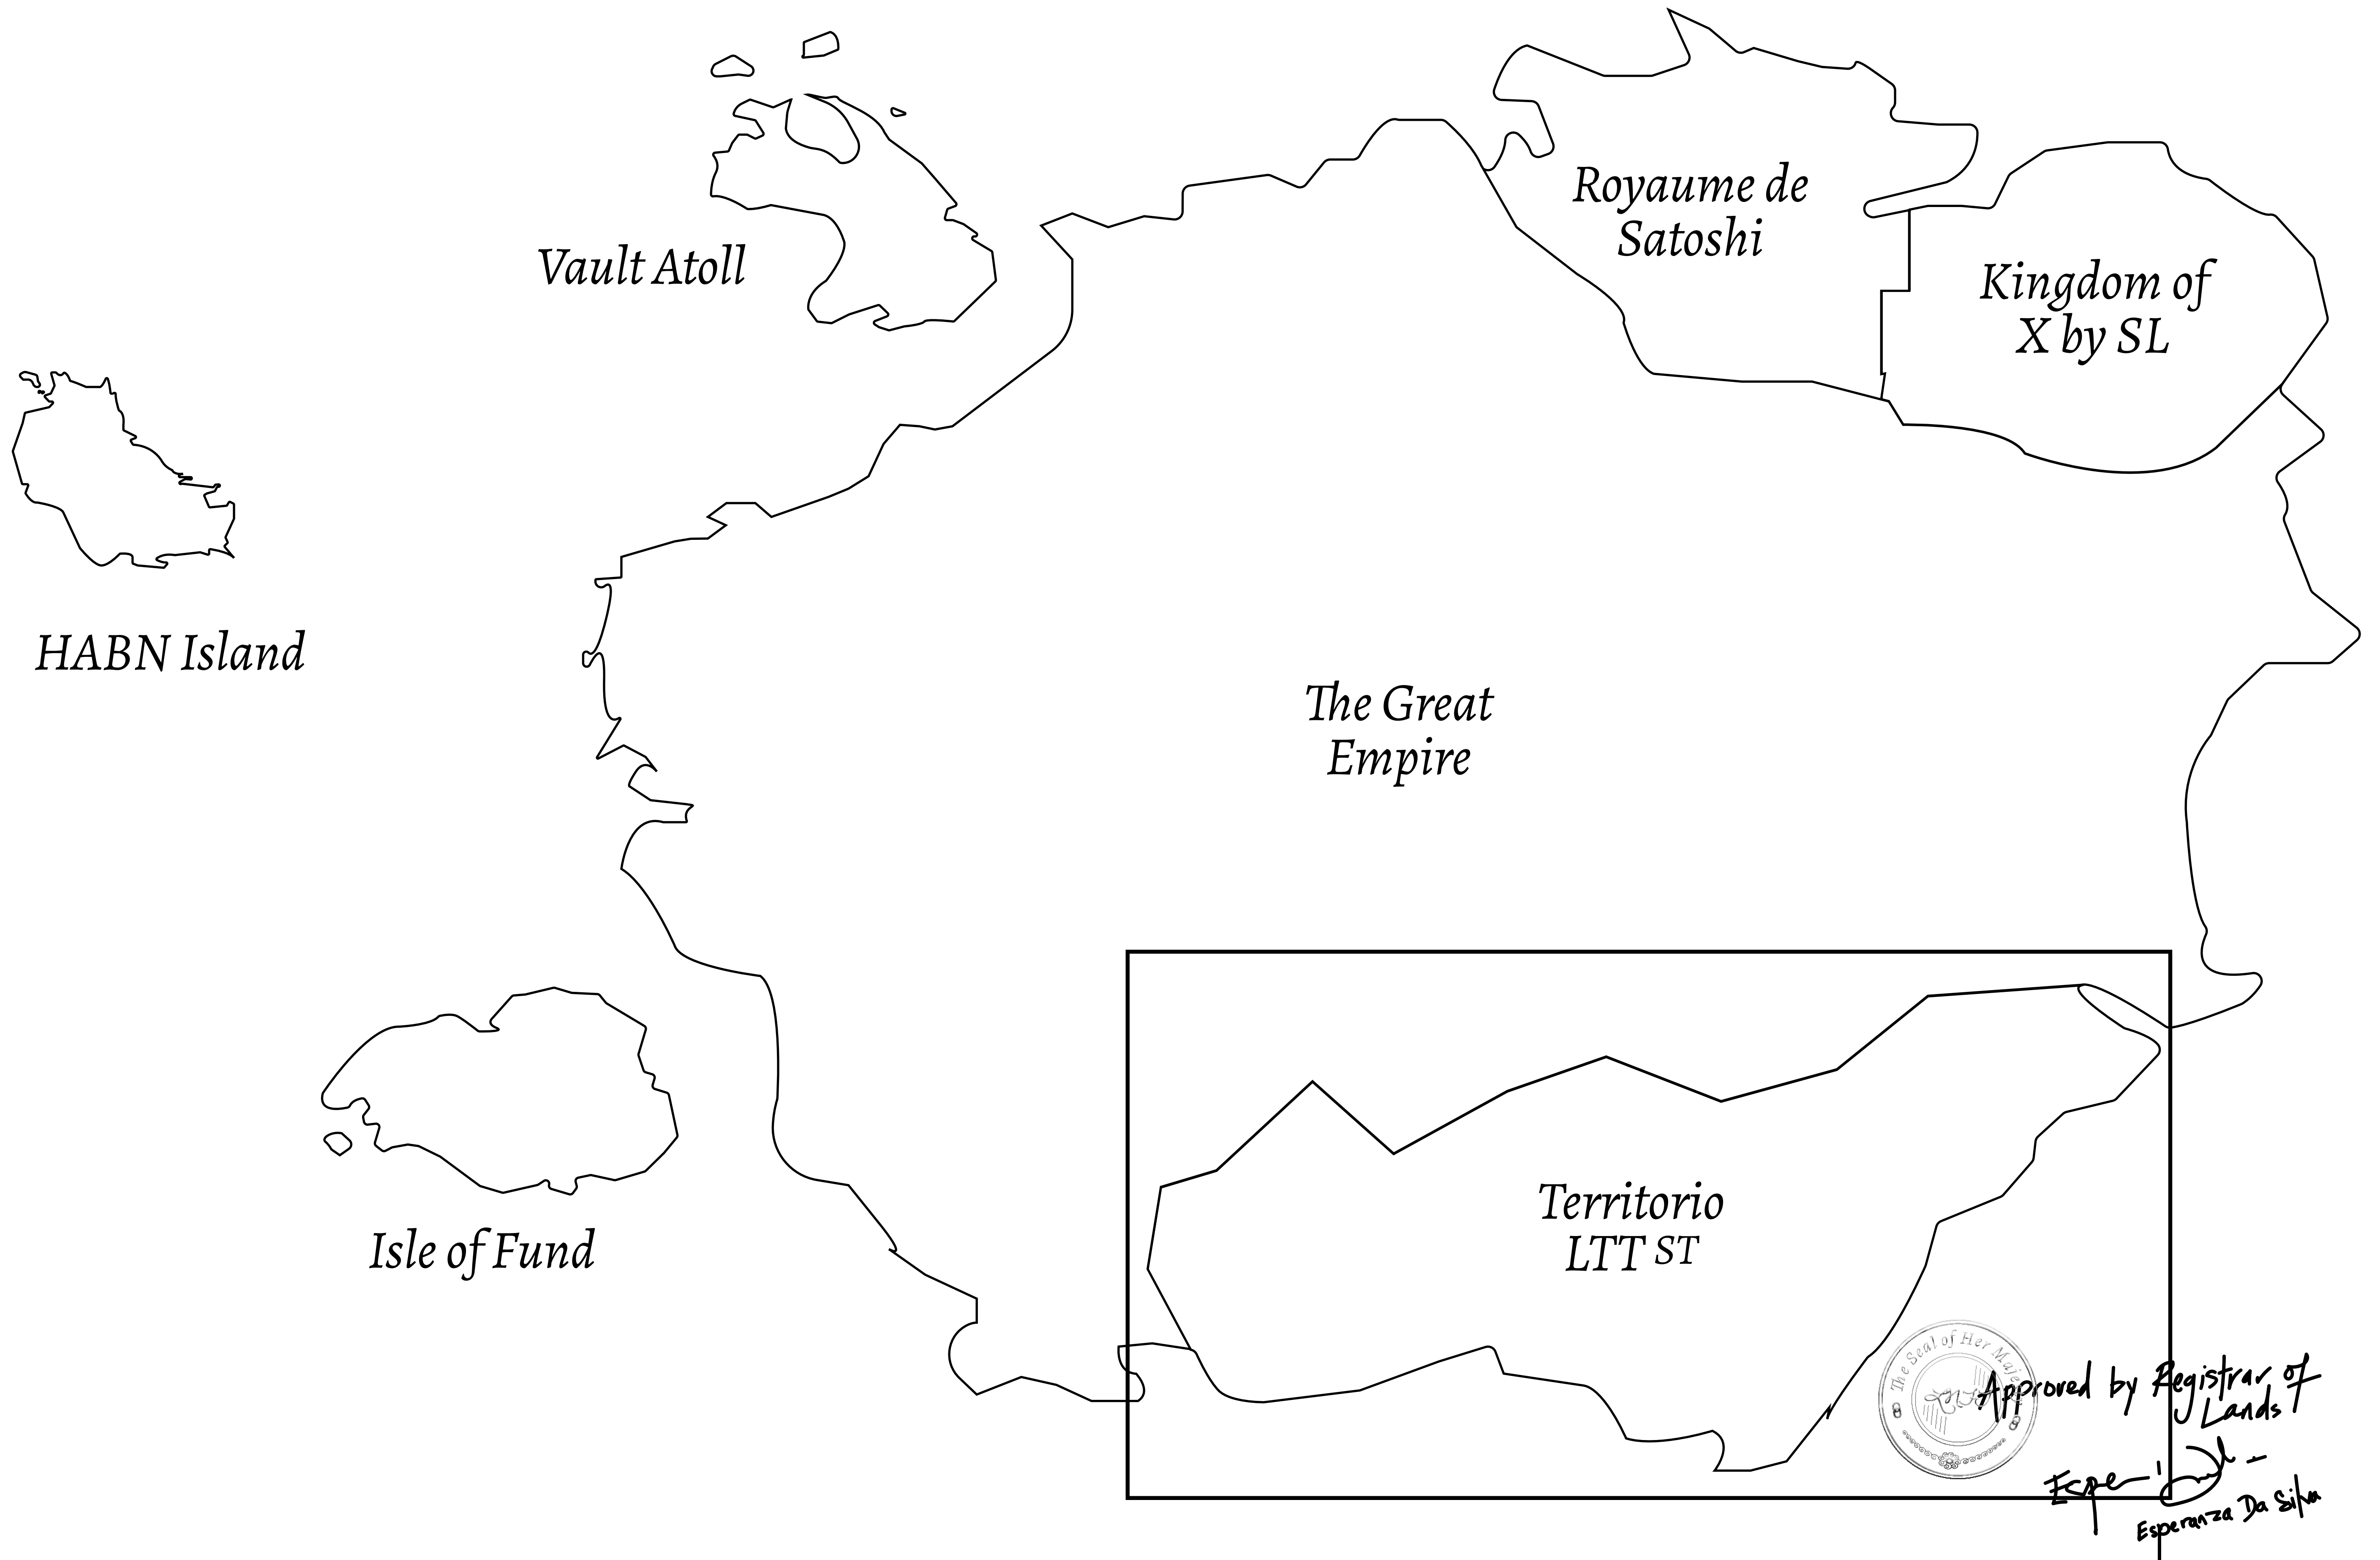

LOOT NFT WORLD

THE SPANISH ARMADA

The most flamboyant of all of the states, this Spanish-speaking territory houses a clash of cultures. From the LTT trades in the El Mercado district to the solicitations for invites to the Great Empire, and even the traveling Caravans, it is a transient place; people are always on the move on the way to the Great Empire or a trek through the Dividing Range to the Royaume De Satoshi. Commerce uses derivations of LTT such as LTTE, LTTB, and LTTC.

GEOGRAPHY

COASTLINE	193.03 KM (119.94 MILES)
BORDERS	OCEAN, THE GREAT EMPIRE
HIGHEST POINT	MT ELEUTHERIA +1392 M
LOWEST POINT	PUERTO DE LTT 0 M
PLOTS	1045
SCALE	1:50000

H.M. LNFT Land Registry		TITLE NUMBER	
		T0632-221121	
ADMINISTRATIVE AREA	TERRITORIO LTT ST	ISSUED 22 November 2021 <i>BJ.</i>	SCALE 1/50000
OWNER ENTITLEMENT	Type W-T: Share of 0.1% of all BUN sales (rewarded in Credits) plus 1% of all LTT redeemed based on number of NFT Stories minted; Mint 4 NFT Stories		