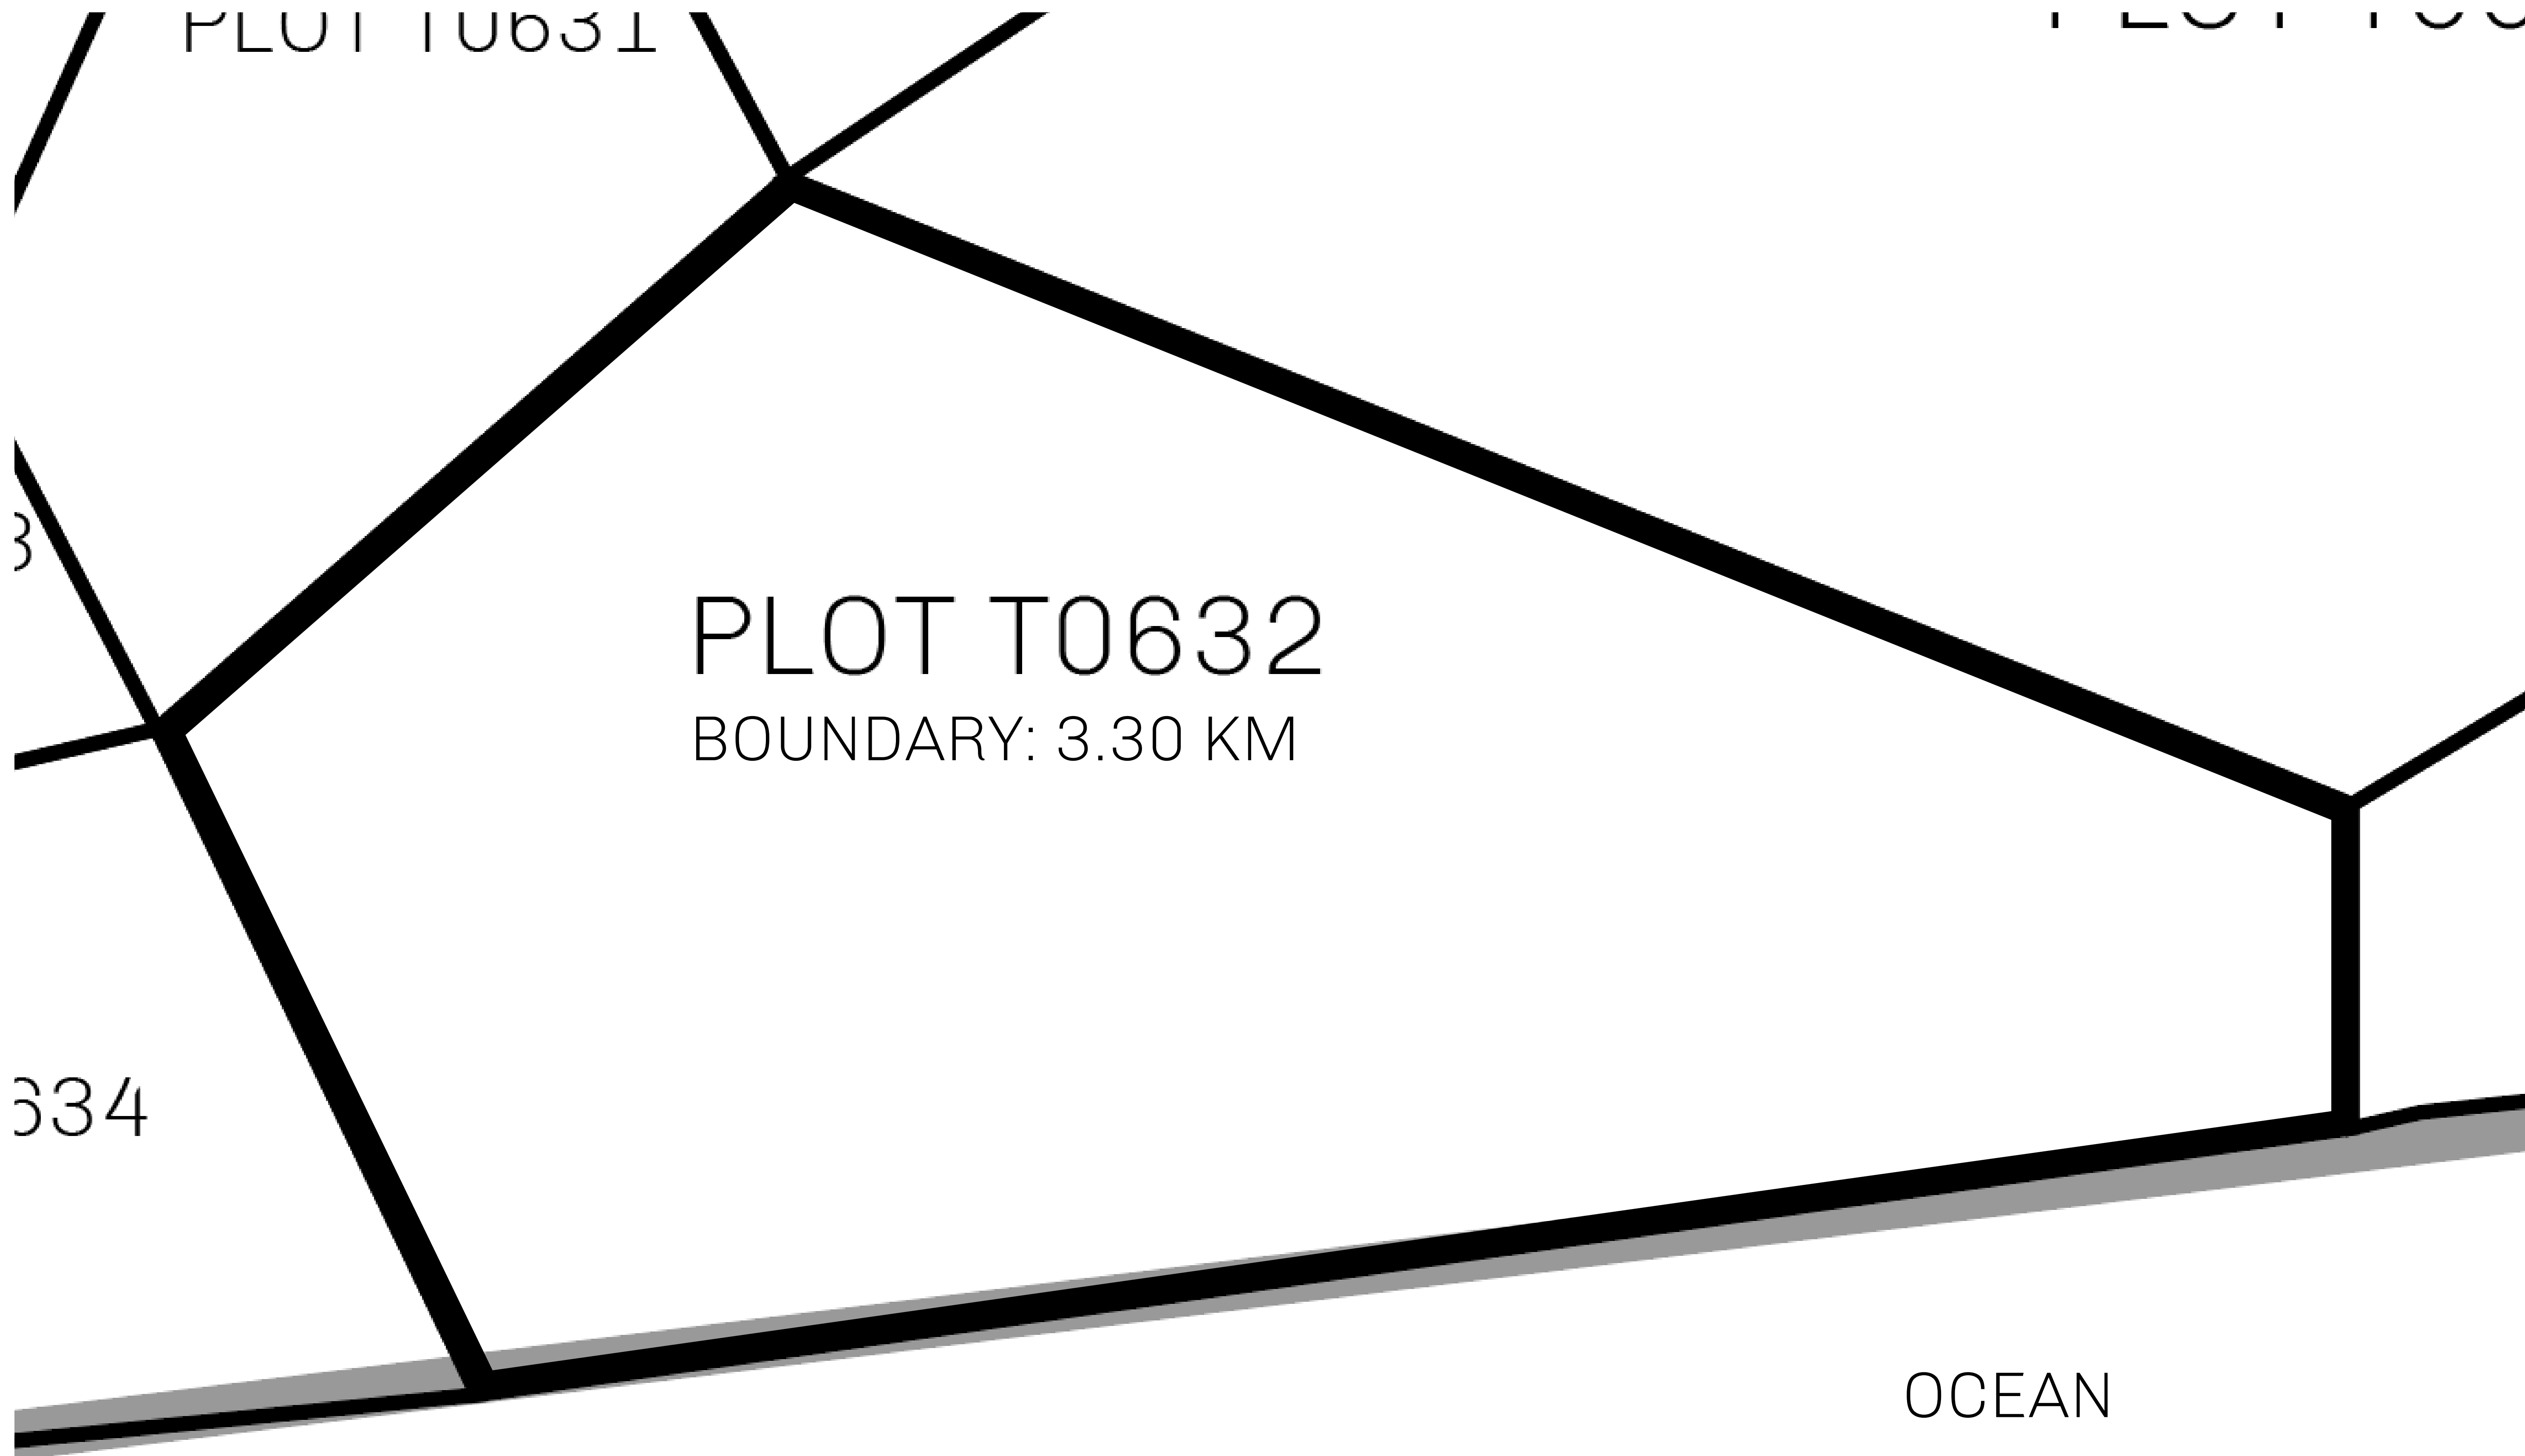

LOOT NFT WORLD

THE SPANISH ARMADA

The most flamboyant of all of the states, this Spanish-speaking territory houses a clash of cultures. From the LTT trades in the El Mercado district to the solicitations for invites to the Great Empire, and even the traveling Caravans, it is a transient place; people are always on the move on the way to the Great Empire or a trek through the Dividing Range to the Royaume De Satoshi. Commerce uses derivations of LTT such as LTTE, LTTB, and LTTC.

GEOGRAPHY

COASTLINE	193.03 KM (119.94 MILES)
BORDERS	OCEAN, THE GREAT EMPIRE
HIGHEST POINT	MT ELEUTHERIA +1392 M
LOWEST POINT	PUERTO DE LTT 0 M
PLOTS	1045
SCALE	1:50000

H.M. LNFT Land Registry		TITLE NUMBER	
		T0632-221121	
ADMINISTRATIVE AREA	TERRITORIO LTT ST	ISSUED 22 November 2021 <i>BJ.</i>	SCALE 1/50000
OWNER ENTITLEMENT	Type W-T: Share of 0.1% of all BUN sales (rewarded in Credits) plus 1% of all LTT redeemed based on number of NFT Stories minted; Mint 4 NFT Stories		

OFFICIAL PERSPECTIVE SHEET FOR FILING
Indicate vantage point for each drawing. Copy and
mark each sheet required prior to filing.

Guide - Vantage point should be
indicated as shown in the diagram: