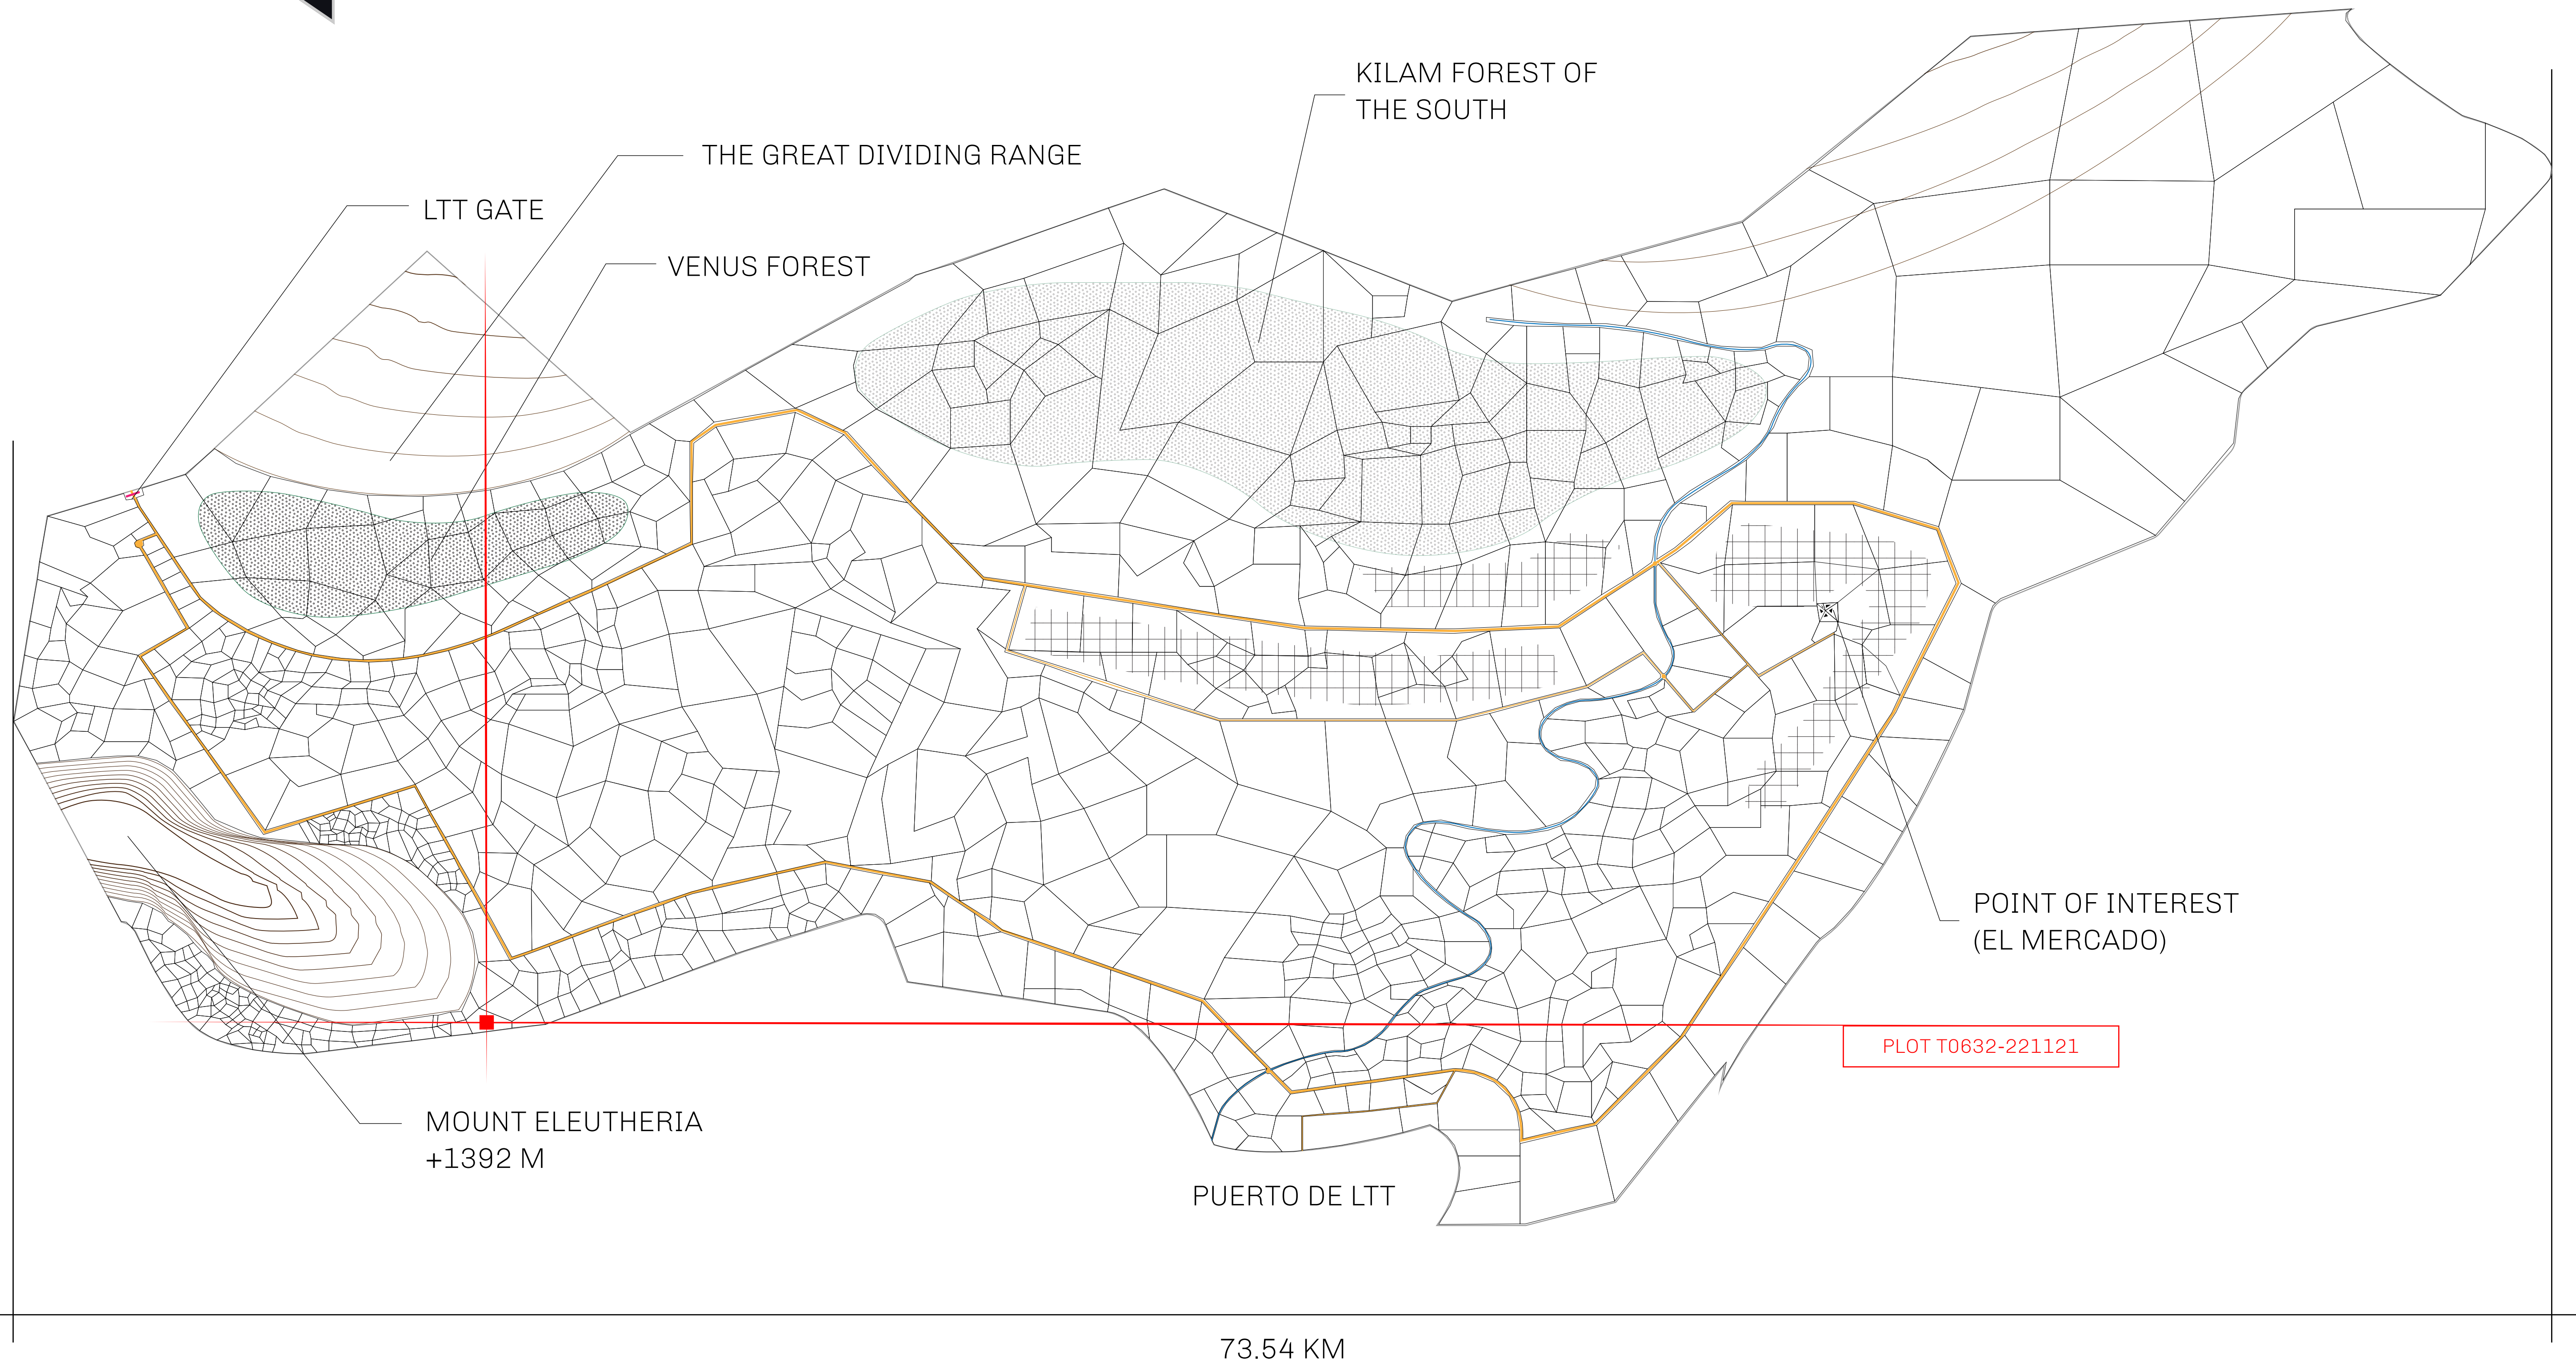

LOOT NFT WORLD

THE SPANISH ARMADA

The most flamboyant of all of the states, this Spanish-speaking territory houses a clash of cultures. From the LTT trades in the El Mercado district to the solicitations for invites to the Great Empire, and even the traveling Caravans, it is a transient place; people are always on the move on the way to the Great Empire or a trek through the Dividing Range to the Royaume De Satoshi. Commerce uses derivations of LTT such as LTTE, LTTB, and LTTC.

GEOGRAPHY

COASTLINE	193.03 KM (119.94 MILES)
BORDERS	OCEAN, THE GREAT EMPIRE
HIGHEST POINT	MT ELEUTHERIA +1392 M
LOWEST POINT	PUERTO DE LTT 0 M
PLOTS	1045
SCALE	1:50000

H.M. LNFT Land Registry		TITLE NUMBER	
		T0632-221121	
ADMINISTRATIVE AREA	TERRITORIO LTT ST	ISSUED 22 November 2021 <i>BJ.</i>	SCALE 1/50000
OWNER ENTITLEMENT	Type W-T: Share of 0.1% of all BUN sales (rewarded in Credits) plus 1% of all LTT redeemed based on number of NFT Stories minted; Mint 4 NFT Stories		

OFFICIAL PERSPECTIVE SHEET FOR FILING
Indicate vantage point for each drawing. Copy and
mark each sheet required prior to filing.

Guide - Vantage point should be
indicated as shown in the diagram: