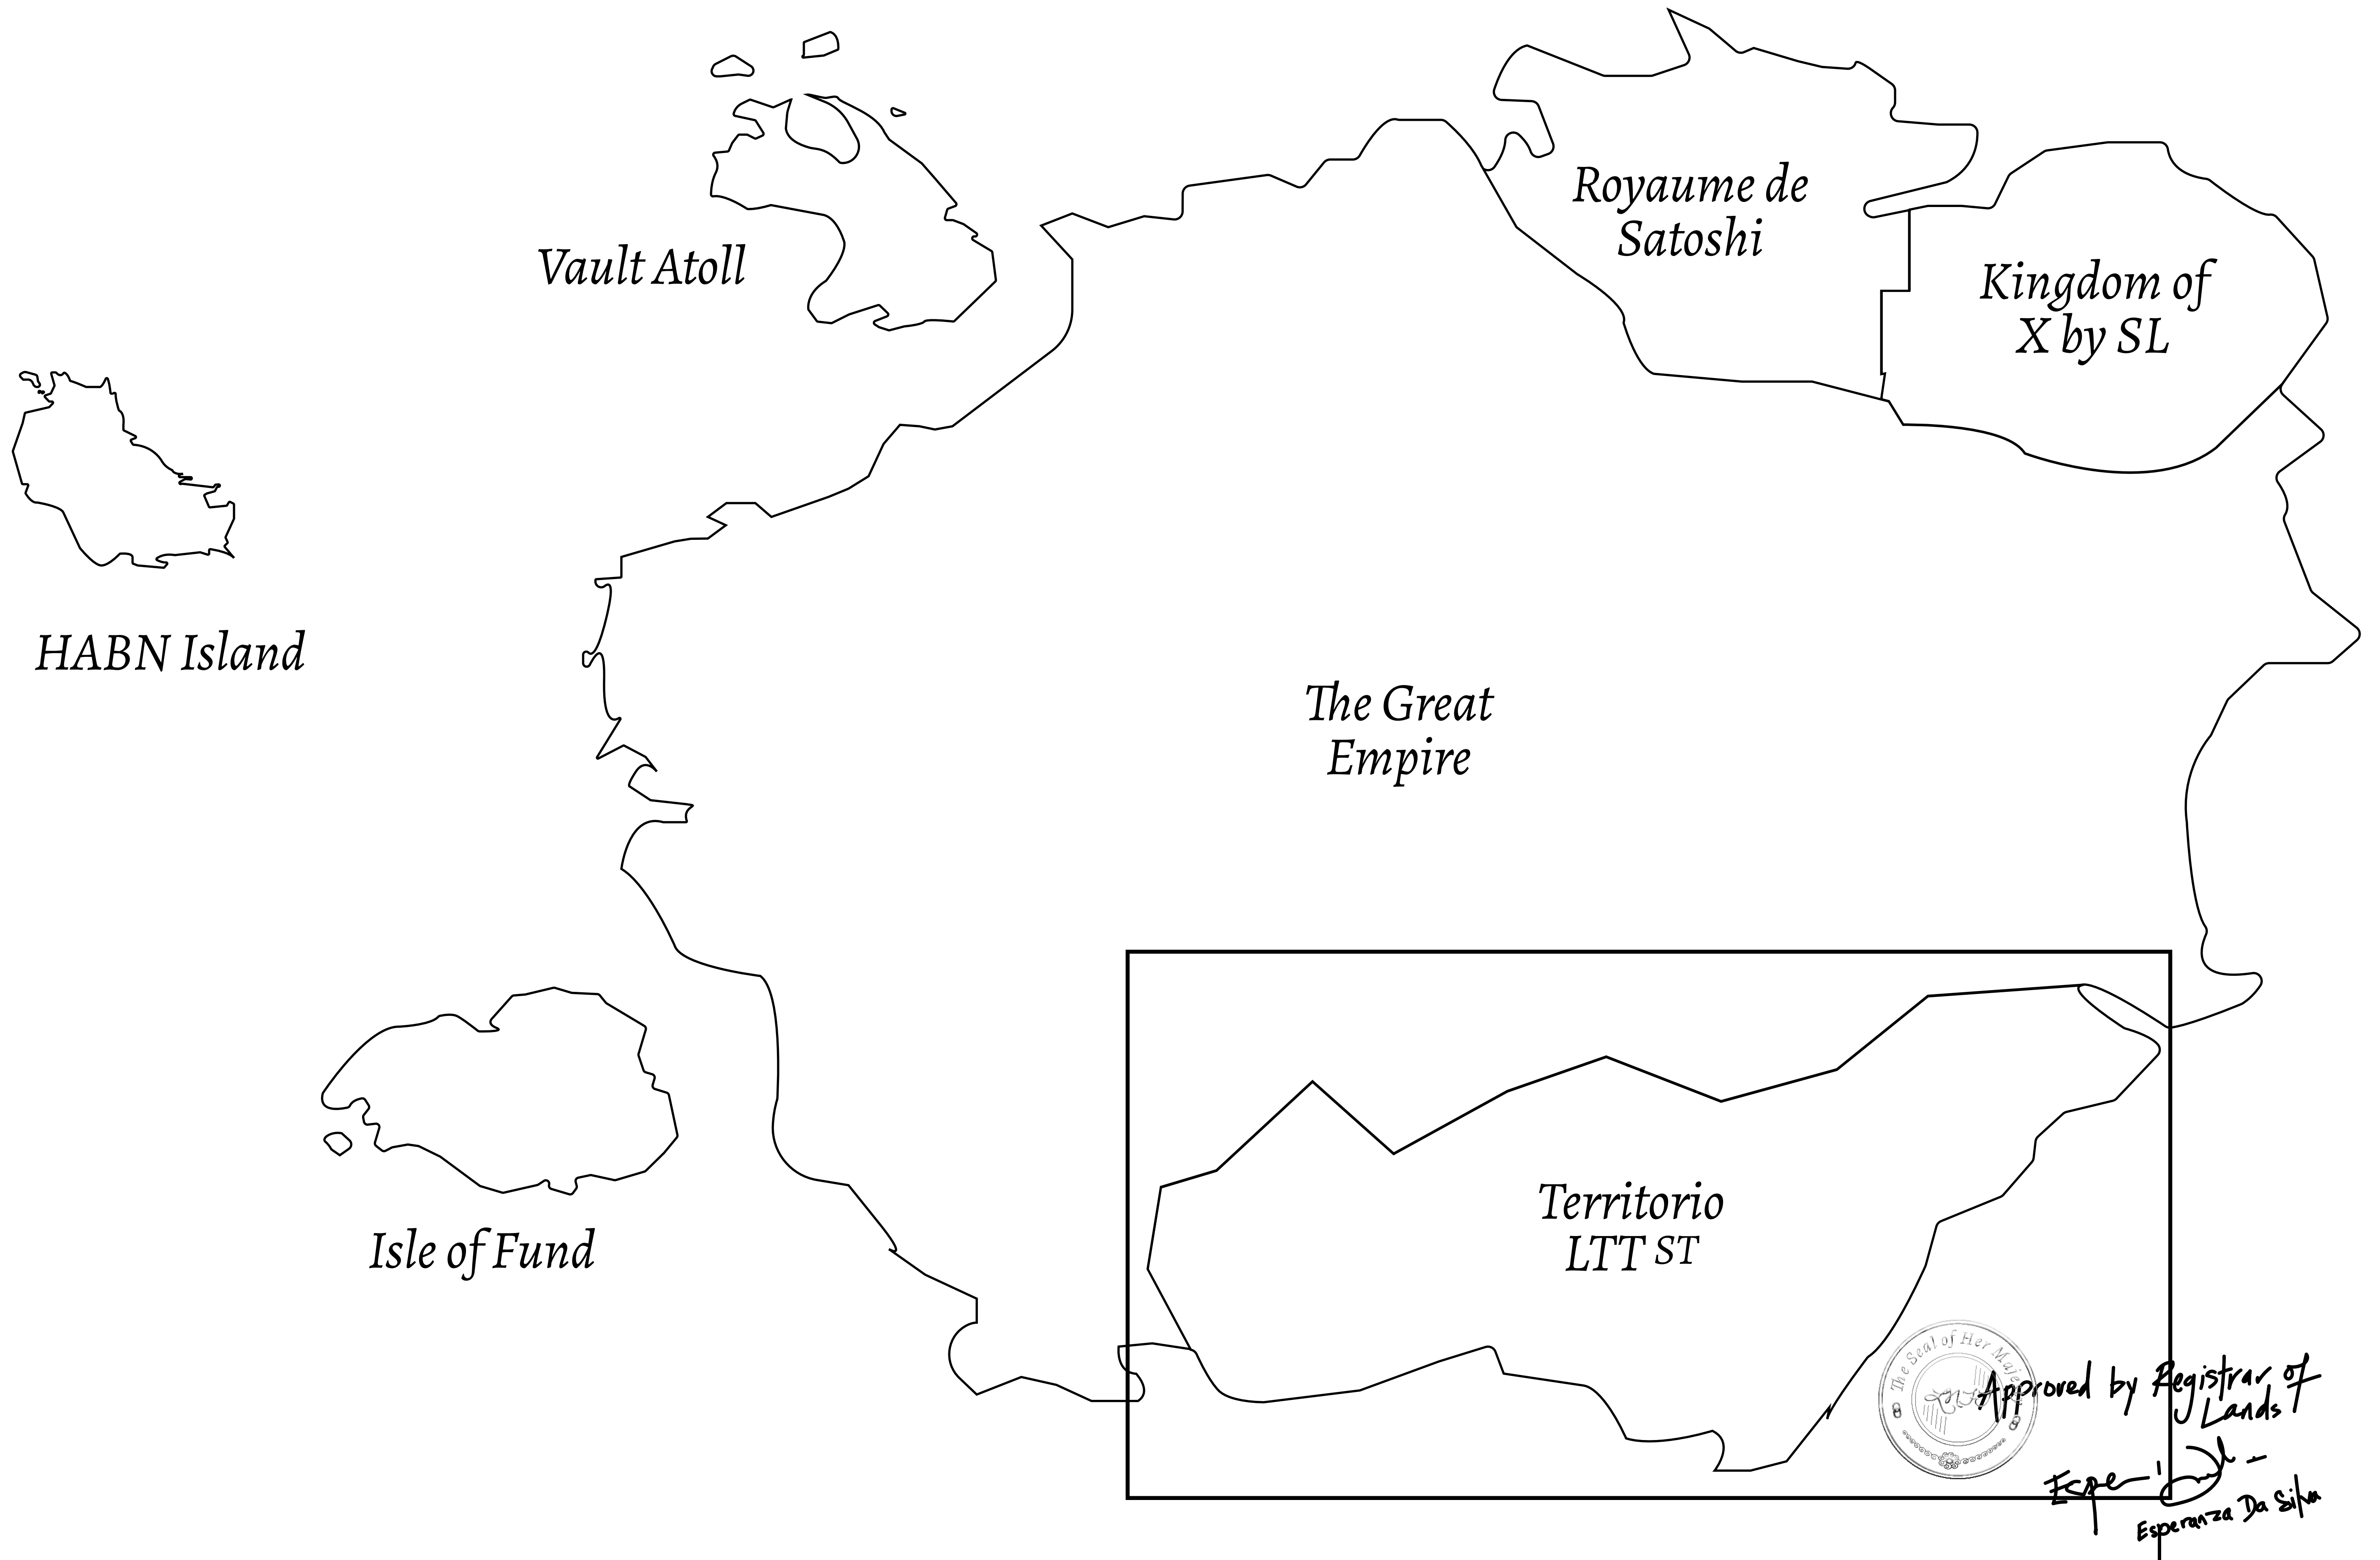

LOOT NFT WORLD

THE SPANISH ARMADA

The most flamboyant of all of the states, this Spanish-speaking territory houses a clash of cultures. From the LTT trades in the El Mercado district to the solicitations for invites to the Great Empire, and even the traveling Caravans, it is a transient place; people are always on the move on the way to the Great Empire or a trek through the Dividing Range to the Royaume De Satoshi. Commerce uses derivations of LTT such as LTTE, LTTB, and LTTC.

GEOGRAPHY

COASTLINE	193.03 KM (119.94 MILES)
BORDERS	OCEAN, THE GREAT EMPIRE
HIGHEST POINT	MT ELEUTHERIA +1392 M
LOWEST POINT	PUERTO DE LTT 0 M
PLOTS	1045
SCALE	1:50000

H.M. LNFT Land Registry		TITLE NUMBER	
		T0620-221121	
ADMINISTRATIVE AREA	TERRITORIO LTT ST	ISSUED 22 November 2021 <i>bl.</i>	SCALE 1/50000
OWNER ENTITLEMENT	Type W-T: Share of 0.1% of all BUN sales (rewarded in Credits) plus 1% of all LTT redeemed based on number of NFT Stories minted; Mint 4 NFT Stories		