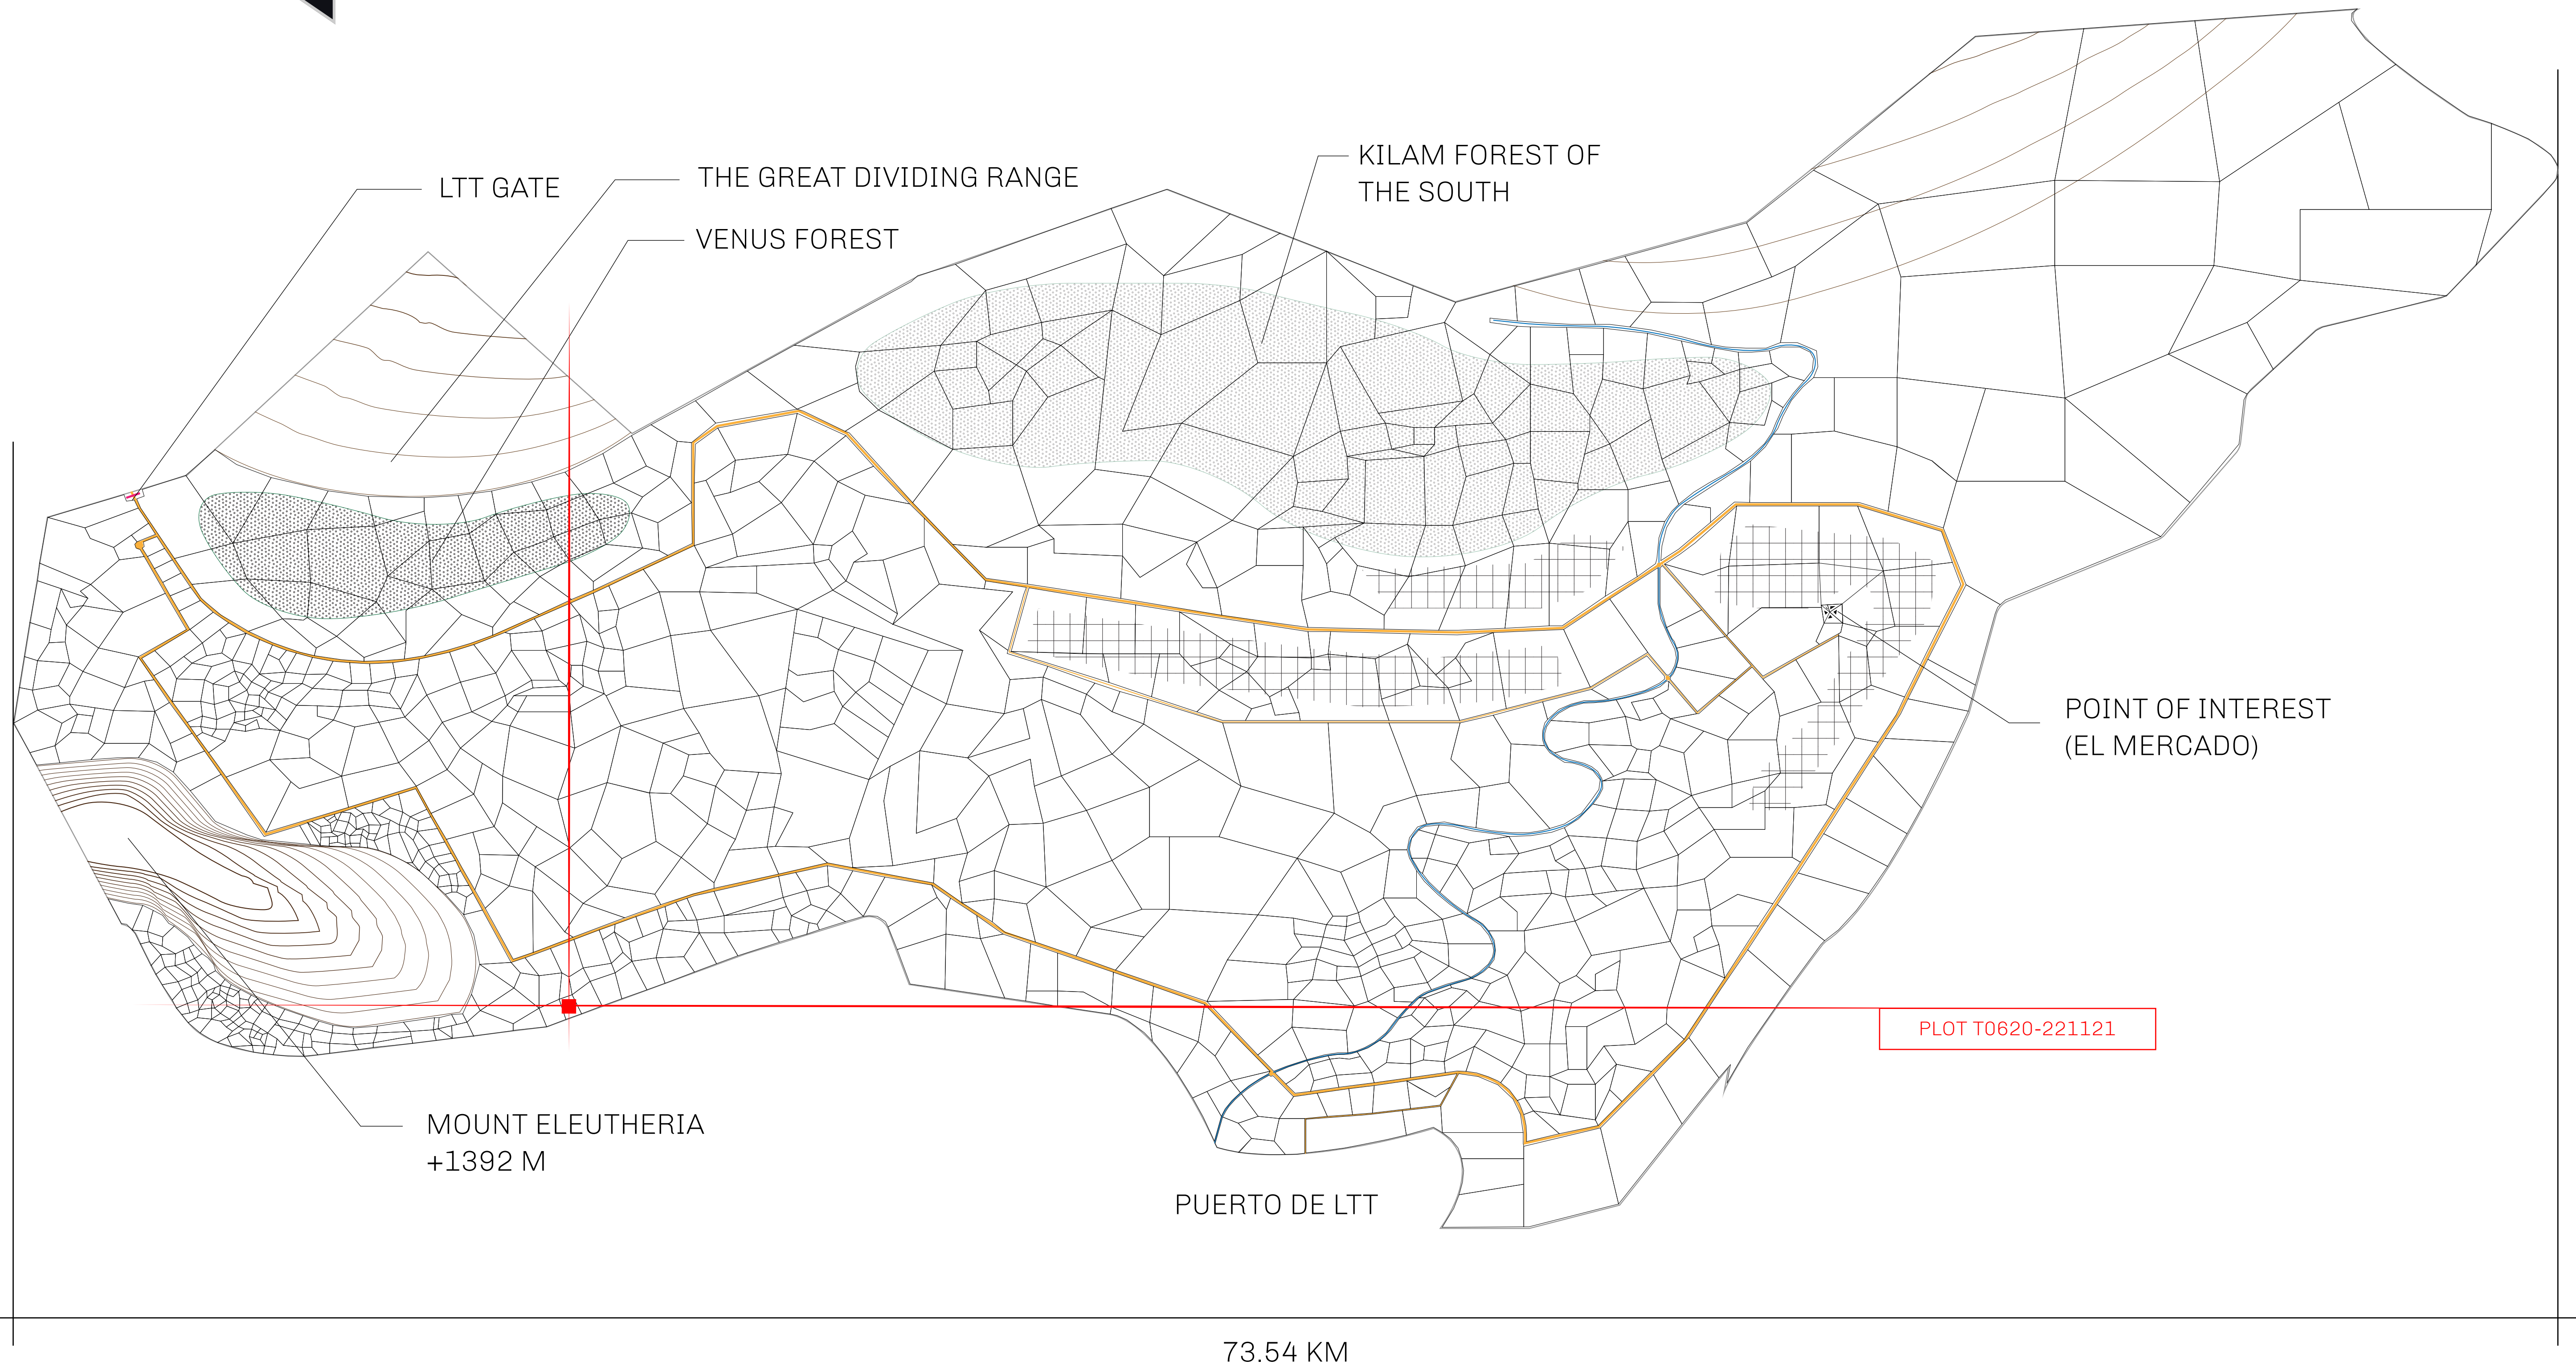

LOOT NFT WORLD

THE SPANISH ARMADA

The most flamboyant of all of the states, this Spanish-speaking territory houses a clash of cultures. From the LTT trades in the El Mercado district to the solicitations for invites to the Great Empire, and even the traveling Caravans, it is a transient place; people are always on the move on the way to the Great Empire or a trek through the Dividing Range to the Royaume De Satoshi. Commerce uses derivations of LTT such as LTTE, LTTB, and LTTC.

GEOGRAPHY

COASTLINE	193.03 KM (119.94 MILES)
BORDERS	OCEAN, THE GREAT EMPIRE
HIGHEST POINT	MT ELEUTHERIA +1392 M
LOWEST POINT	PUERTO DE LTT 0 M
PLOTS	1045
SCALE	1:50000

H.M. LNFT Land Registry		TITLE NUMBER	
		T0620-221121	
ADMINISTRATIVE AREA	TERRITORIO LTT ST	ISSUED 22 November 2021 <i>bl.</i>	SCALE 1/50000
OWNER ENTITLEMENT	Type W-T: Share of 0.1% of all BUN sales (rewarded in Credits) plus 1% of all LTT redeemed based on number of NFT Stories minted; Mint 4 NFT Stories		

OFFICIAL PERSPECTIVE SHEET FOR FILING
Indicate vantage point for each drawing. Copy and mark each sheet required prior to filing.

Guide - Vantage point should be indicated as shown in the diagram: