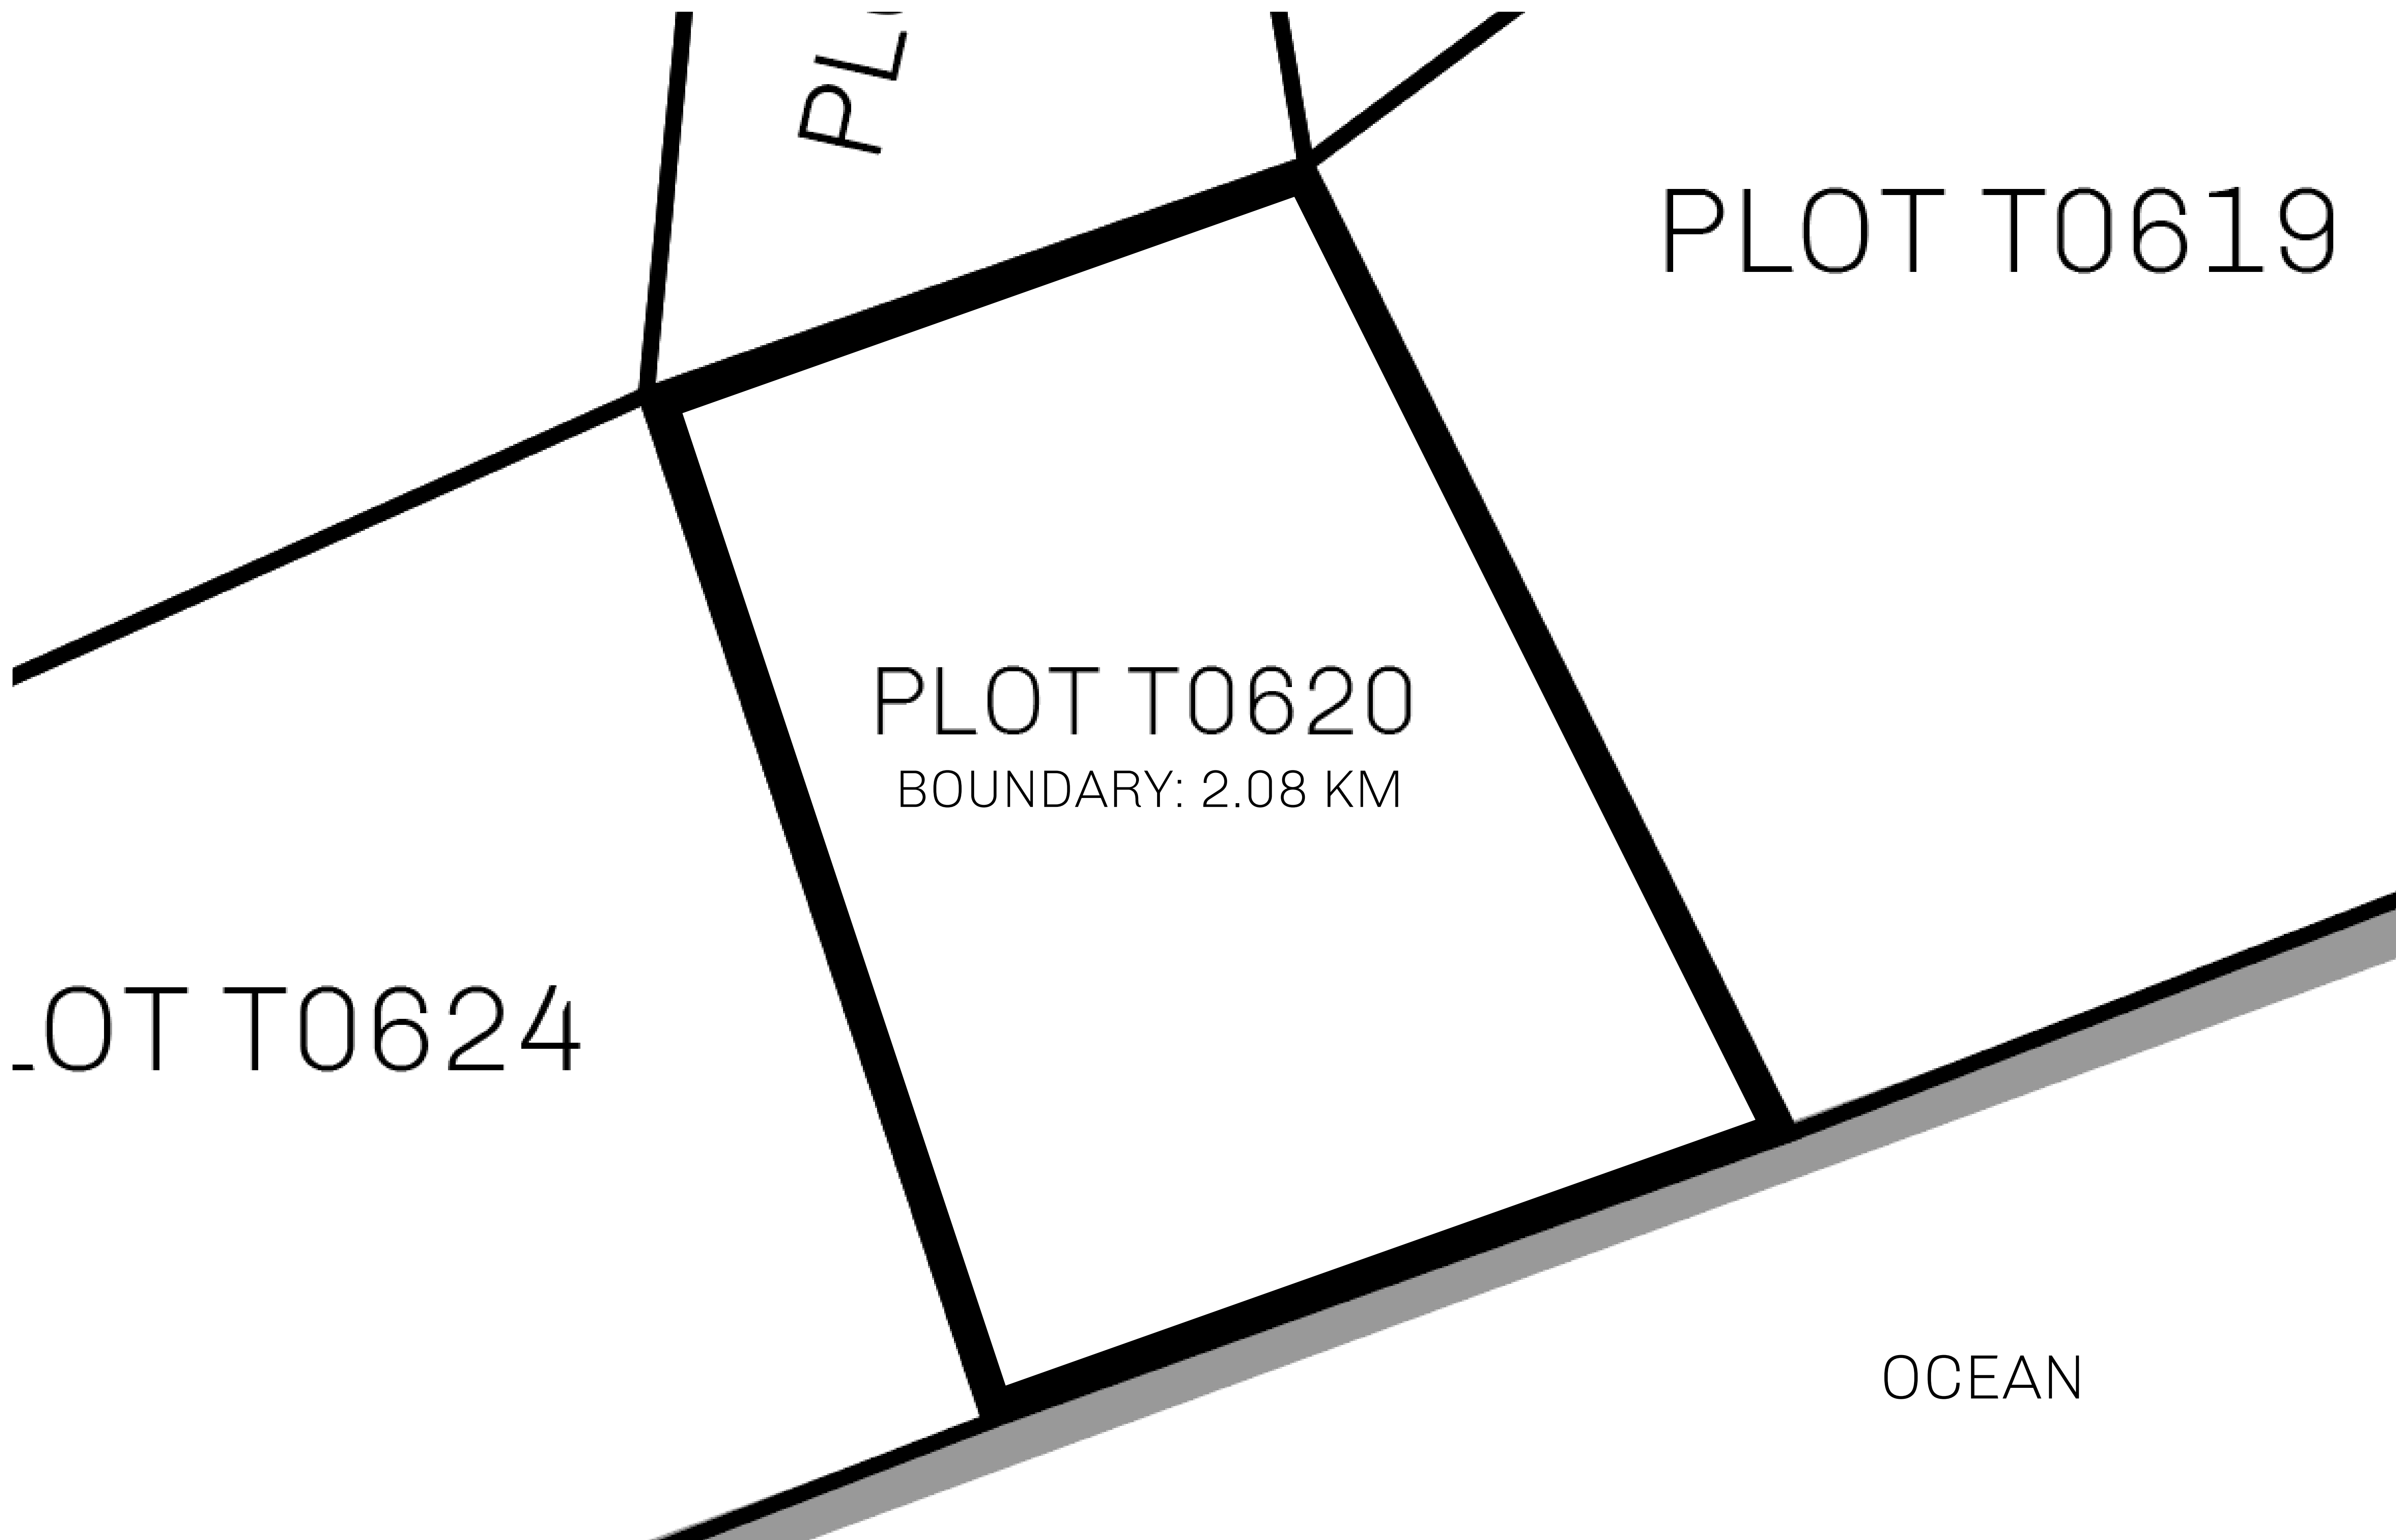

LOOT NFT WORLD

THE SPANISH ARMADA

The most flamboyant of all of the states, this Spanish-speaking territory houses a clash of cultures. From the LTT trades in the El Mercado district to the solicitations for invites to the Great Empire, and even the traveling Caravans, it is a transient place; people are always on the move on the way to the Great Empire or a trek through the Dividing Range to the Royaume De Satoshi. Commerce uses derivations of LTT such as LTTE, LTTB, and LTTC.

GEOGRAPHY

COASTLINE	193.03 KM (119.94 MILES)
BORDERS	OCEAN, THE GREAT EMPIRE
HIGHEST POINT	MT ELEUTHERIA +1392 M
LOWEST POINT	PUERTO DE LTT 0 M
PLOTS	1045
SCALE	1:50000

H.M. LNFT Land Registry		TITLE NUMBER	
		T0620-221121	
ADMINISTRATIVE AREA	TERRITORIO LTT ST	ISSUED 22 November 2021 <i>bl.</i>	SCALE 1/50000
OWNER ENTITLEMENT	Type W-T: Share of 0.1% of all BUN sales (rewarded in Credits) plus 1% of all LTT redeemed based on number of NFT Stories minted; Mint 4 NFT Stories		