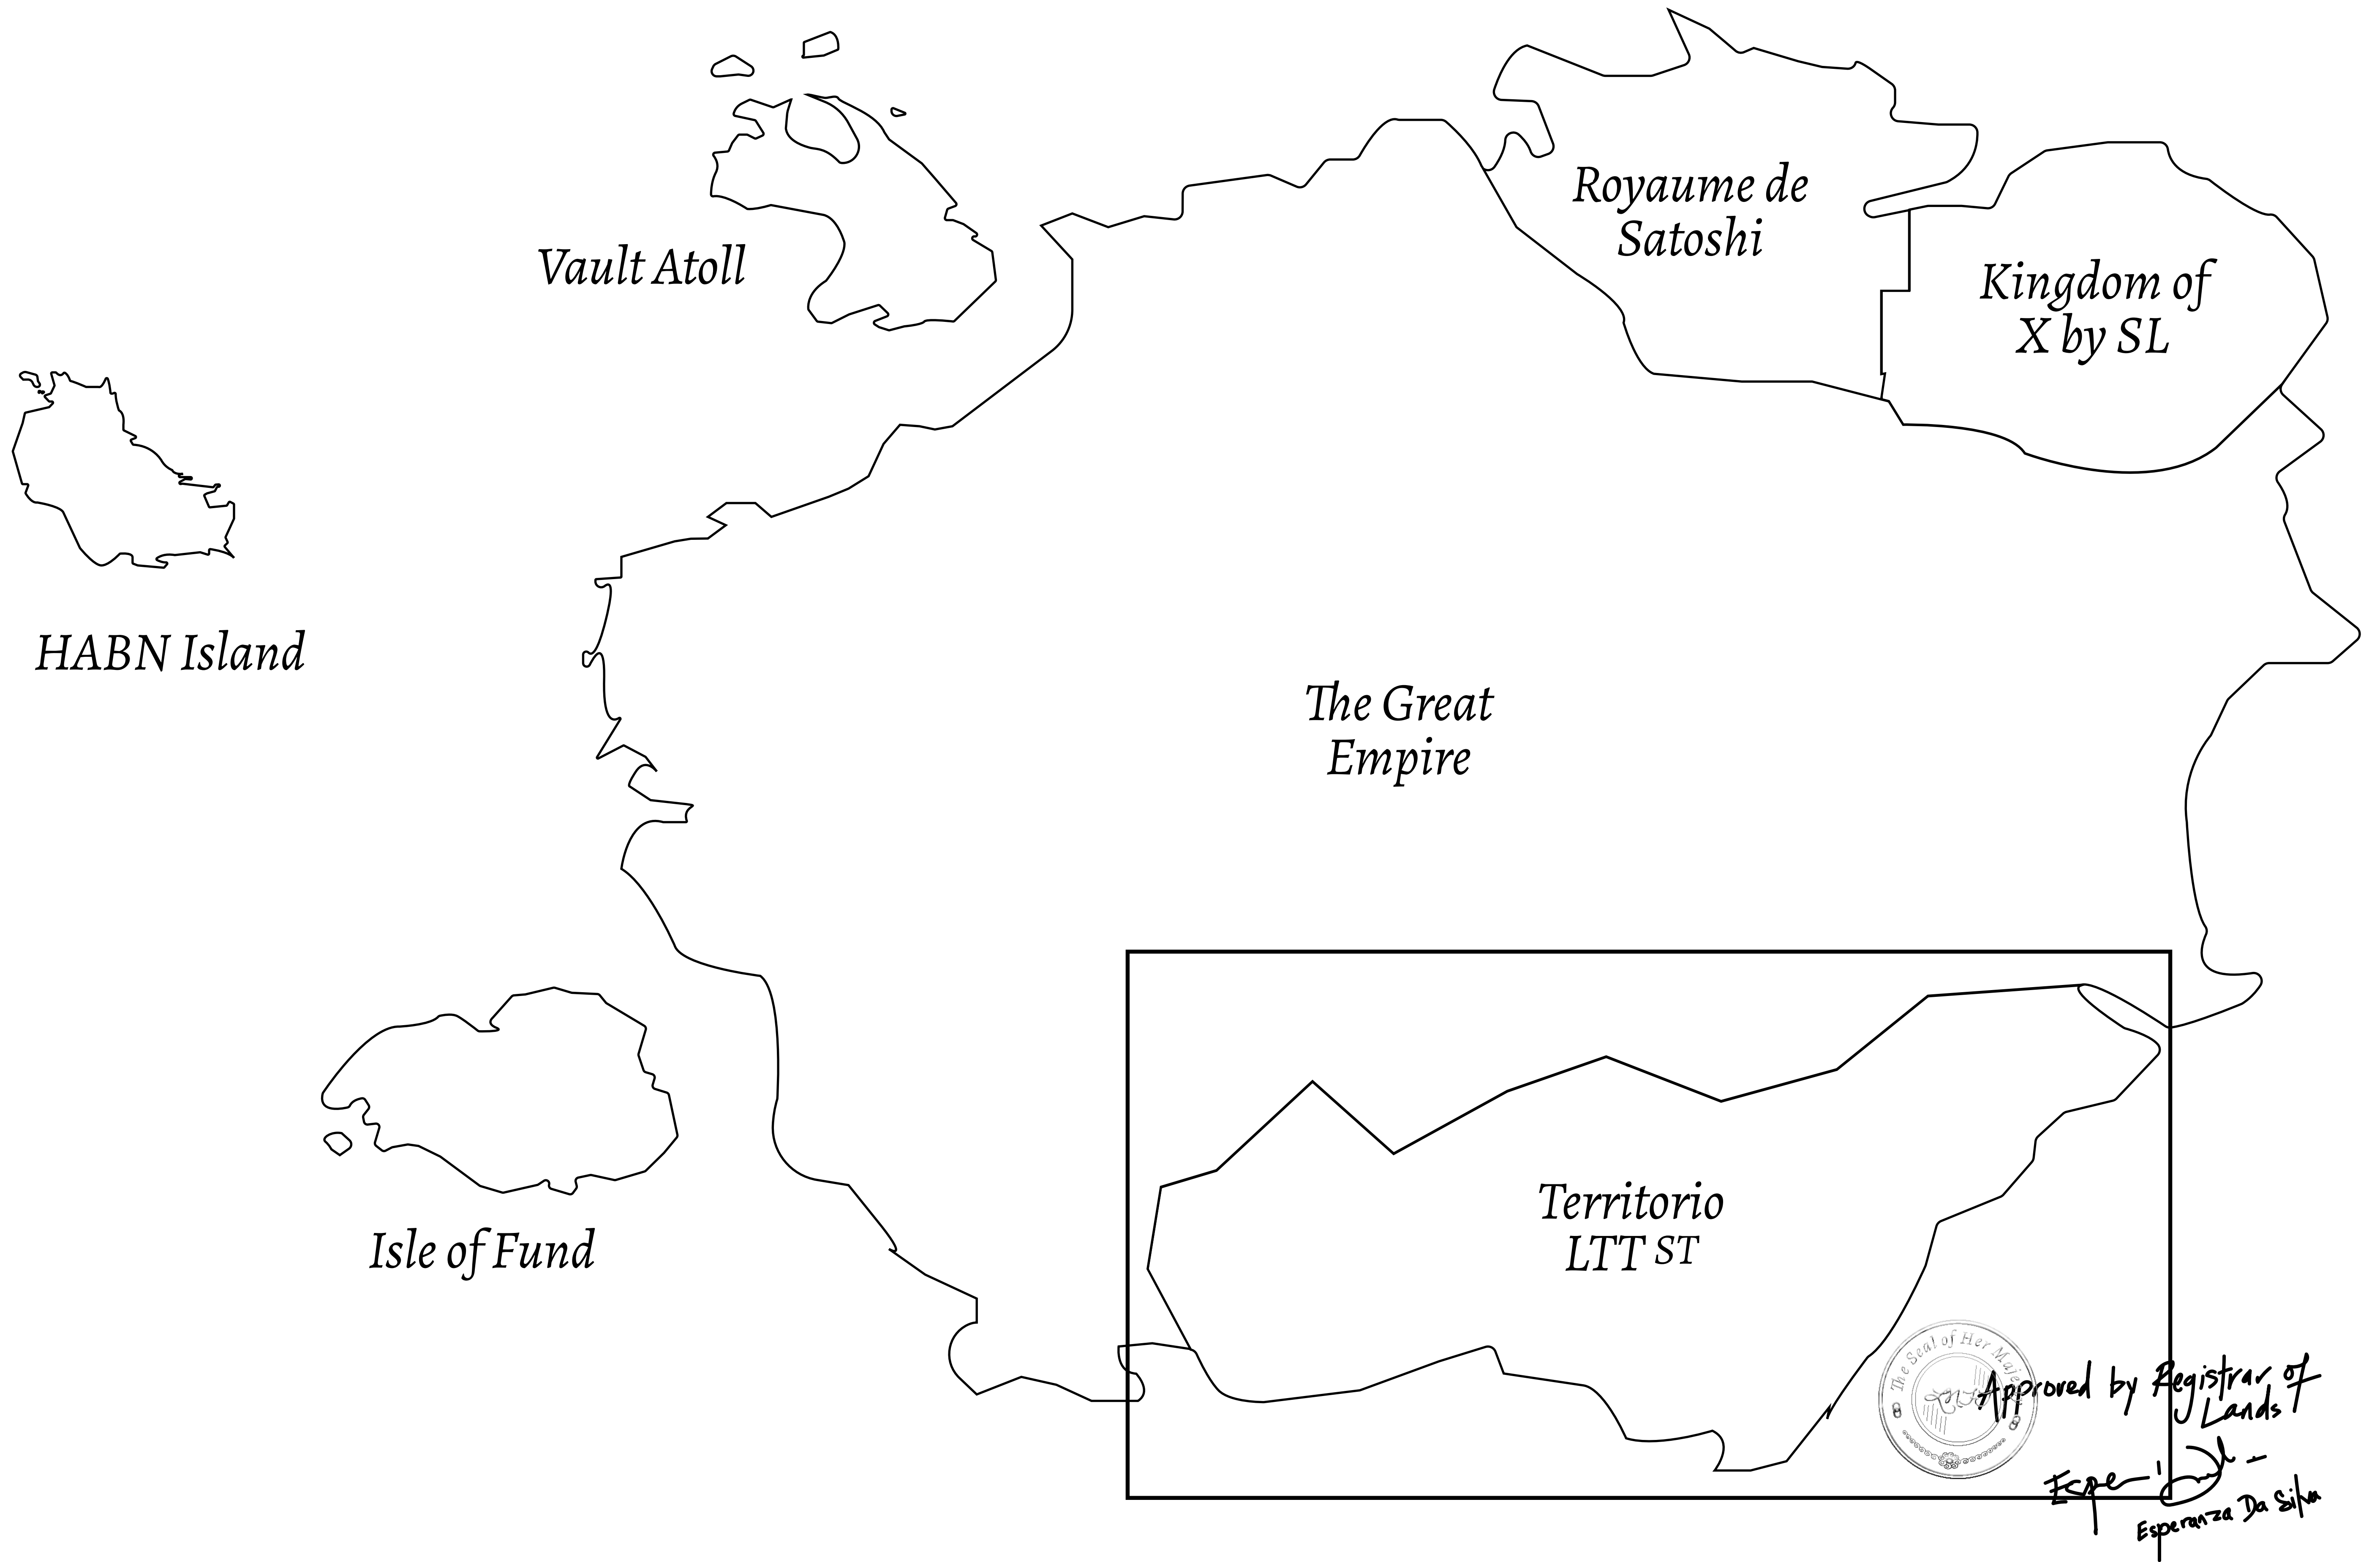

LOOT NFT WORLD

THE SPANISH ARMADA

The most flamboyant of all of the states, this Spanish-speaking territory houses a clash of cultures. From the LTT trades in the El Mercado district to the solicitations for invites to the Great Empire, and even the traveling Caravans, it is a transient place; people are always on the move on the way to the Great Empire or a trek through the Dividing Range to the Royaume De Satoshi. Commerce uses derivations of LTT such as LTTE, LTTB, and LTTTC.

GEOGRAPHY

COASTLINE	193.03 KM (119.94 MILES)
BORDERS	OCEAN, THE GREAT EMPIRE
HIGHEST POINT	MT ELEUTHERIA +1392 M
LOWEST POINT	PUERTO DE LTT 0 M
PLOTS	1045
SCALE	1:50000

H.M. LNFT Land Registry		TITLE NUMBER T0609-221121	
ADMINISTRATIVE AREA	TERRITORIO LTT ST	ISSUED 22 November 2021 <i>bl.</i>	SCALE 1/50000
OWNER ENTITLEMENT	Type W-T: Share of 0.1% of all BUN sales (rewarded in Credits) plus 1% of all LTT redeemed based on number of NFT Stories minted; Mint 4 NFT Stories		

TERRITORIO
HIGHWAY

PLOT T0609
BOUNDARY: 1.40 KM

PL

OFFICIAL PERSPECTIVE SHEET FOR FILING
Indicate vantage point for each drawing. Copy and mark each sheet required prior to filing.

Guide - Vantage point should be indicated as shown in the diagram: