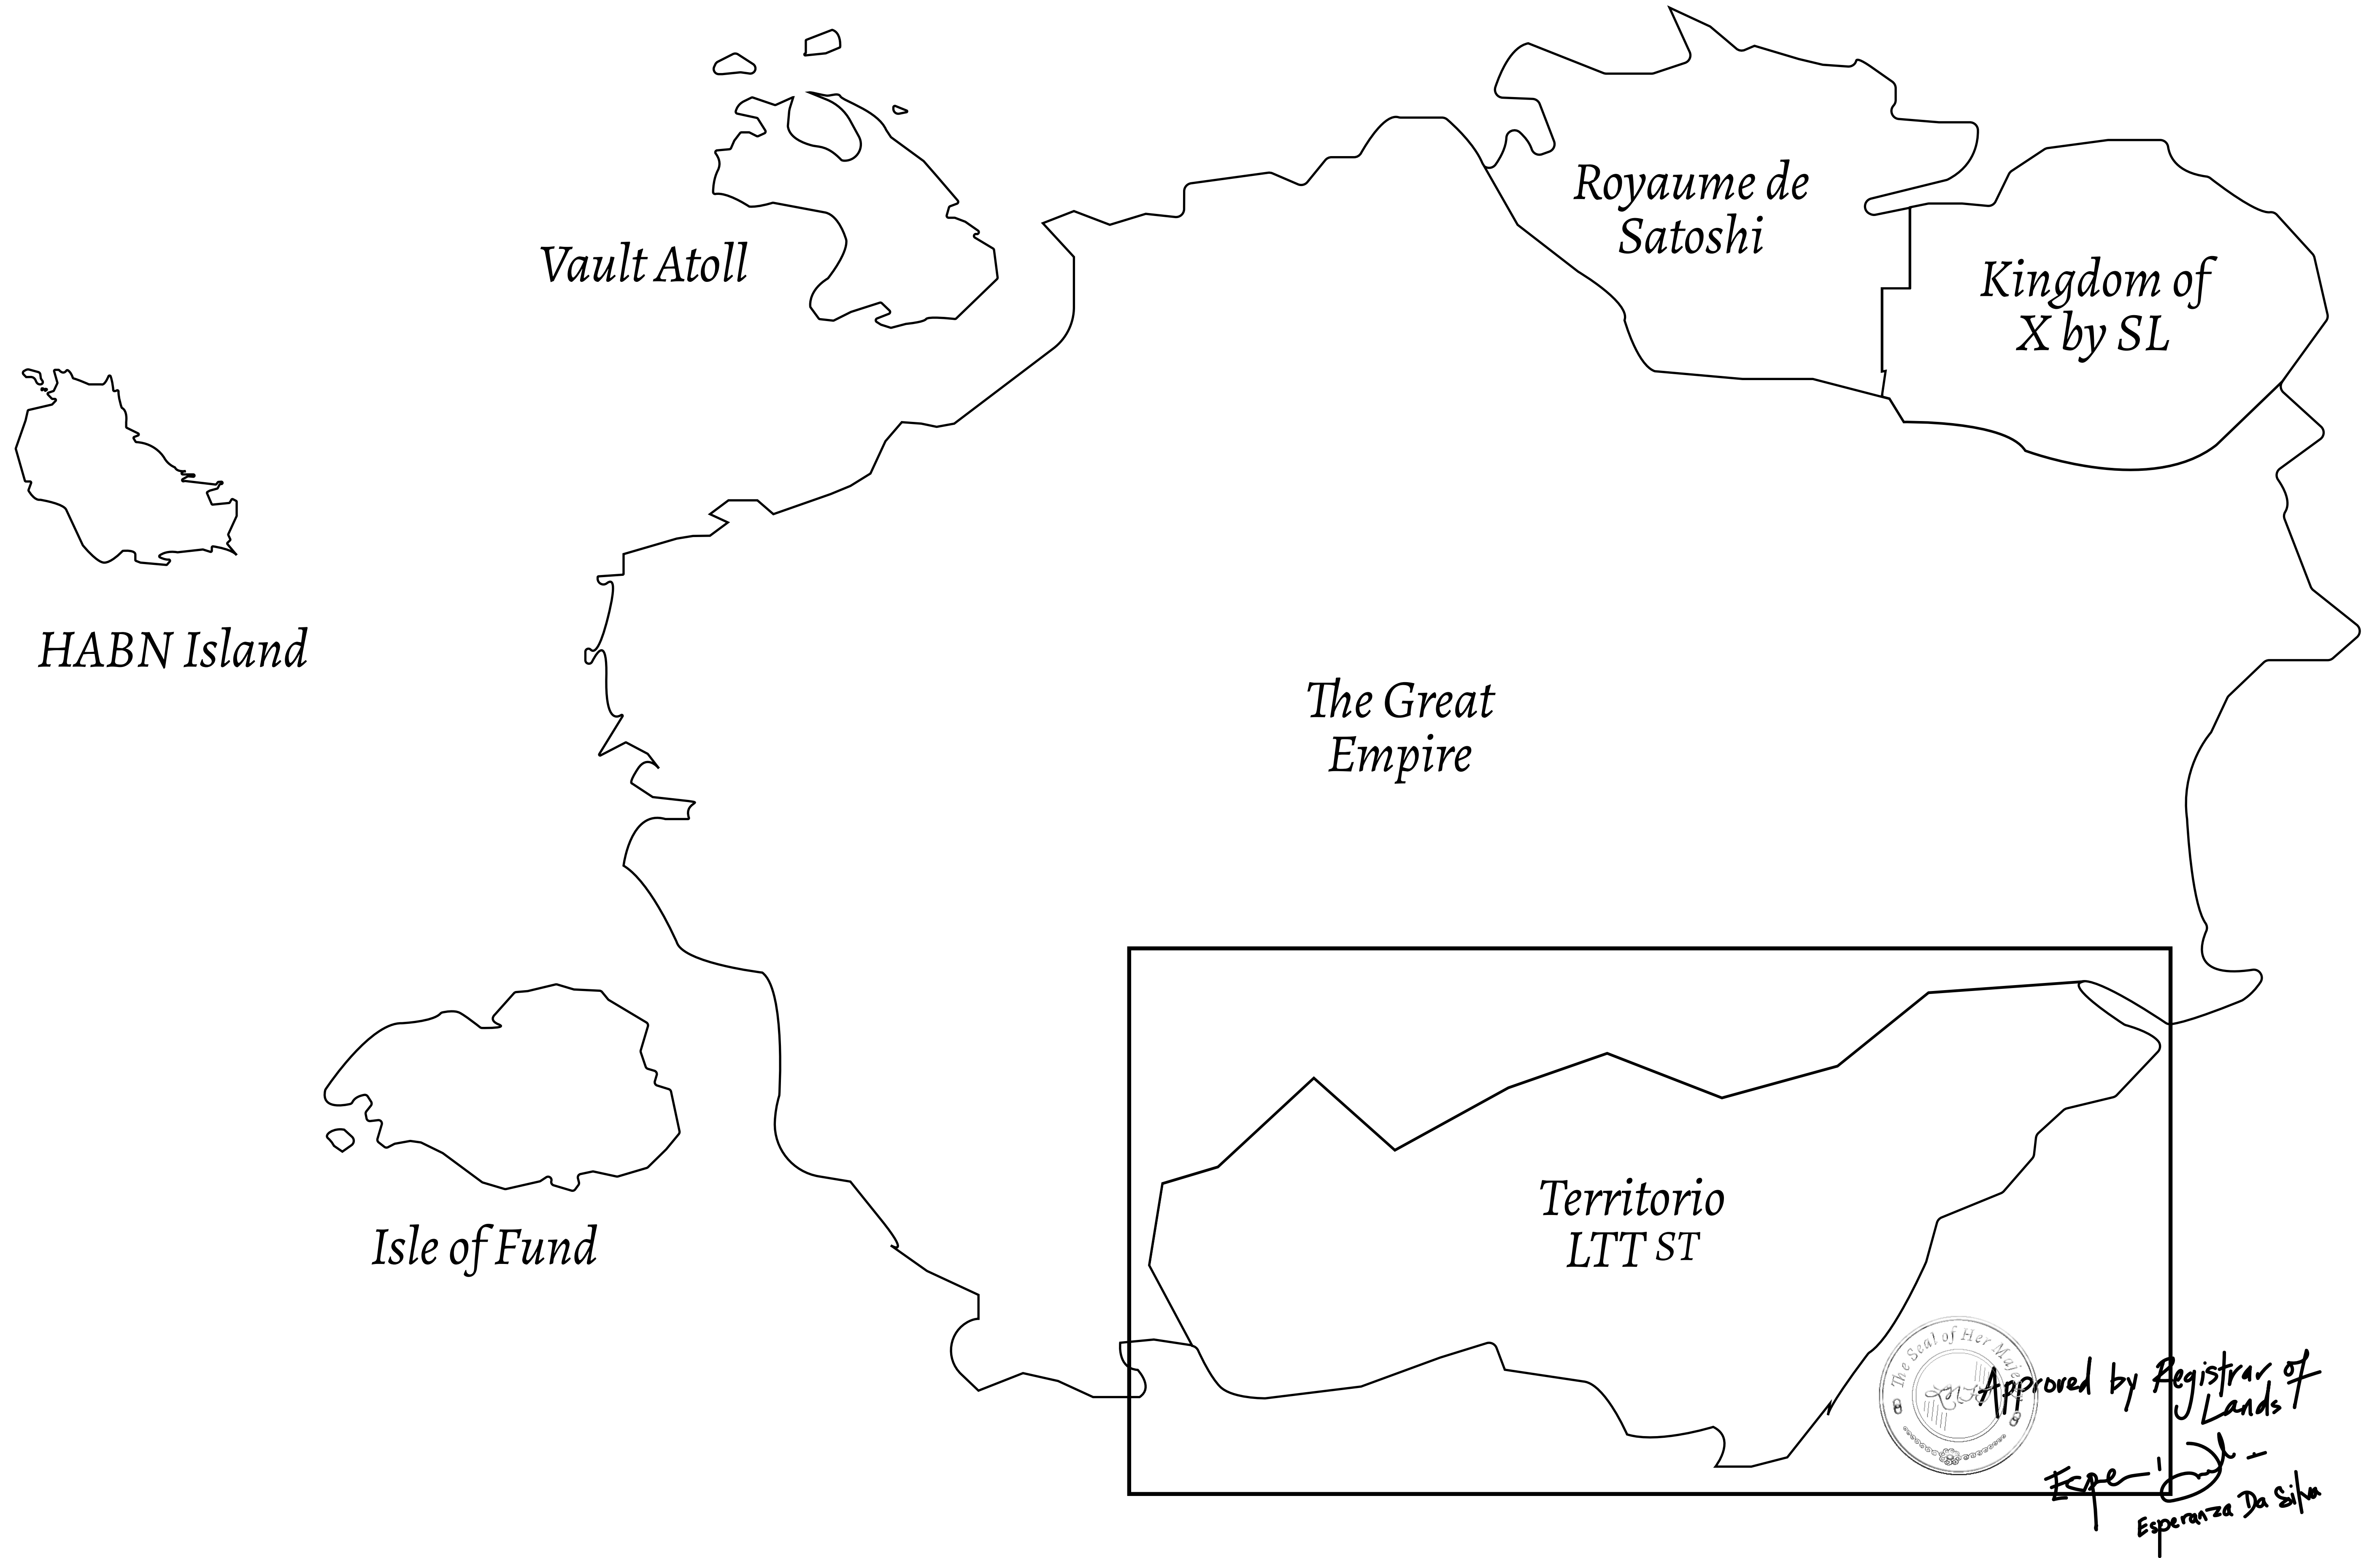

LOOT NFT WORLD

THE SPANISH ARMADA

The most flamboyant of all of the states, this Spanish-speaking territory houses a clash of cultures. From the LTT trades in the El Mercado district to the solicitations for invites to the Great Empire, and even the traveling Caravans, it is a transient place; people are always on the move on the way to the Great Empire or a trek through the Dividing Range to the Royaume De Satoshi. Commerce uses derivations of LTT such as LTTE, LTTB, and LTTC.

GEOGRAPHY

COASTLINE	193.03 KM (119.94 MILES)
BORDERS	OCEAN, THE GREAT EMPIRE
HIGHEST POINT	MT ELEUTHERIA +1392 M
LOWEST POINT	PUERTO DE LTT 0 M
PLOTS	1045
SCALE	1:50000

H.M. LNFT Land Registry		TITLE NUMBER	
		T0587-221121	
ADMINISTRATIVE AREA	TERRITORIO LTT ST	ISSUED 22 November 2021 <i>bl.</i>	SCALE 1/50000
OWNER ENTITLEMENT	Type W-T: Share of 0.1% of all BUN sales (rewarded in Credits) plus 1% of all LTT redeemed based on number of NFT Stories minted; Mint 4 NFT Stories		