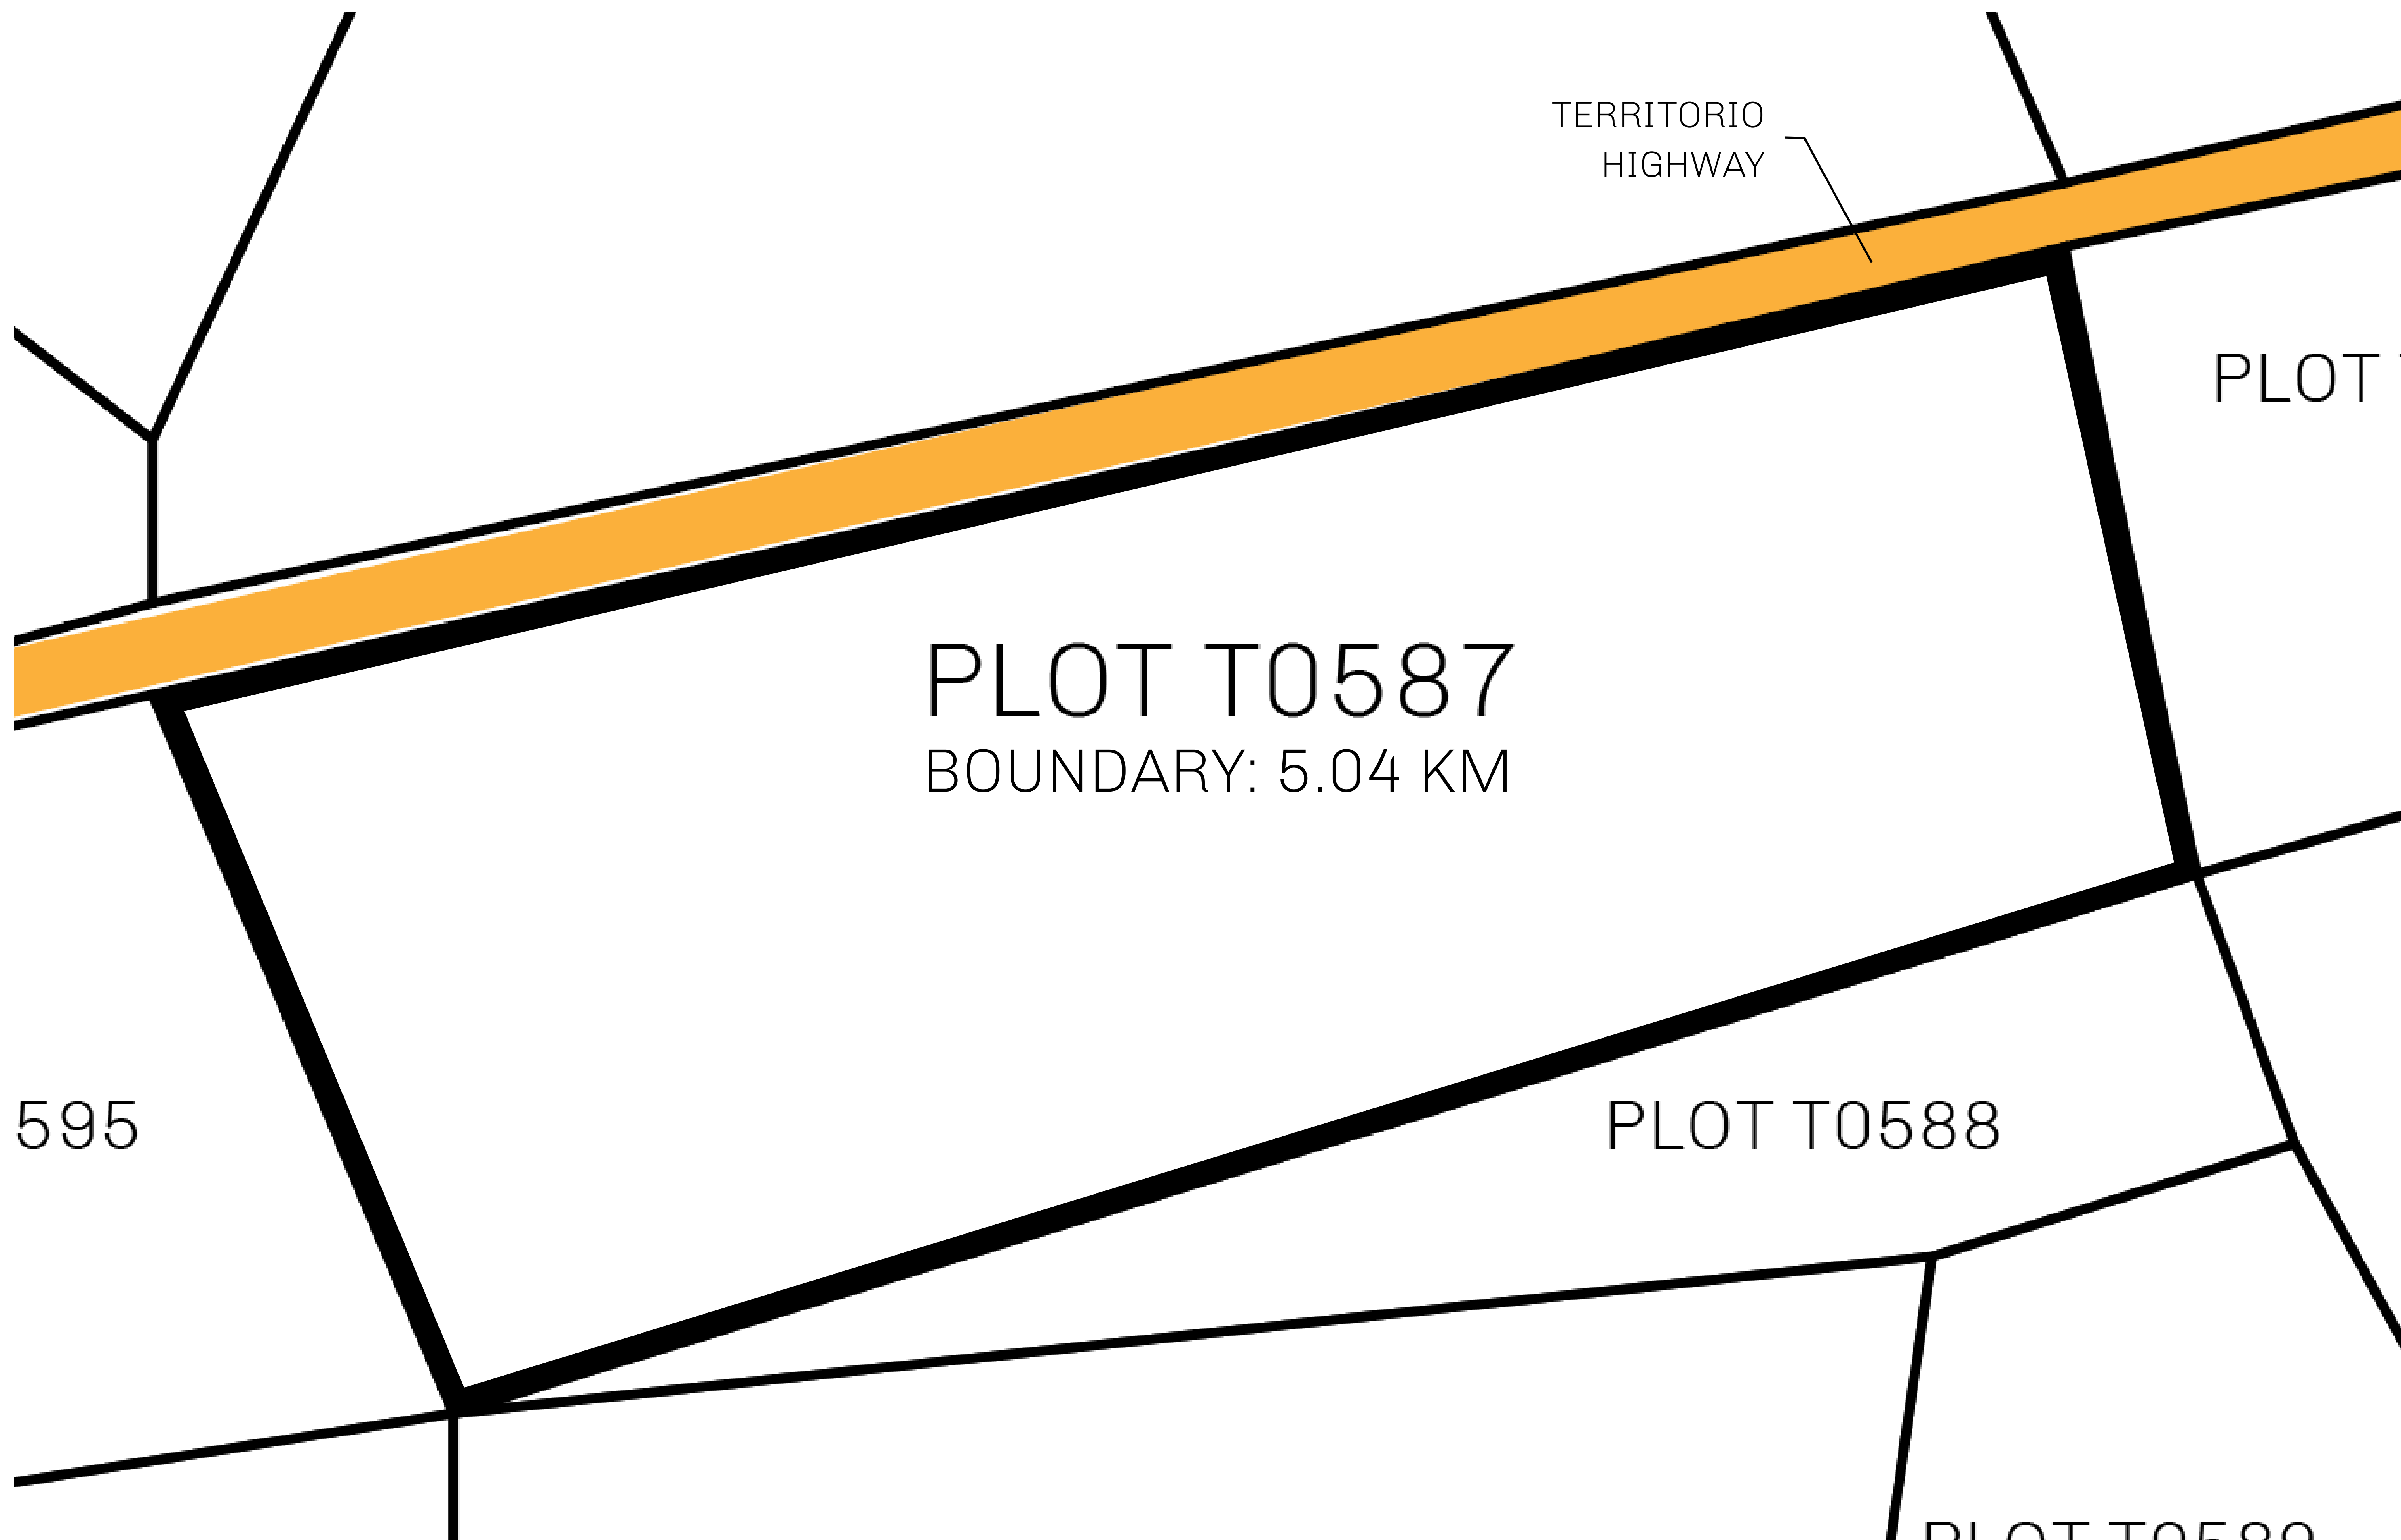

LOOT NFT WORLD

THE SPANISH ARMADA

The most flamboyant of all of the states, this Spanish-speaking territory houses a clash of cultures. From the LTT trades in the El Mercado district to the solicitations for invites to the Great Empire, and even the traveling Caravans, it is a transient place; people are always on the move on the way to the Great Empire or a trek through the Dividing Range to the Royaume De Satoshi. Commerce uses derivations of LTT such as LTTE, LTTB, and LTTC.

GEOGRAPHY

COASTLINE	193.03 KM (119.94 MILES)
BORDERS	OCEAN, THE GREAT EMPIRE
HIGHEST POINT	MT ELEUTHERIA +1392 M
LOWEST POINT	PUERTO DE LTT 0 M
PLOTS	1045
SCALE	1:50000

H.M. LNFT Land Registry		TITLE NUMBER	
		T0587-221121	
ADMINISTRATIVE AREA	TERRITORIO LTT ST	ISSUED 22 November 2021 <i>bl.</i>	SCALE 1/50000
OWNER ENTITLEMENT	Type W-T: Share of 0.1% of all BUN sales (rewarded in Credits) plus 1% of all LTT redeemed based on number of NFT Stories minted; Mint 4 NFT Stories		

OFFICIAL PERSPECTIVE SHEET FOR FILING
Indicate vantage point for each drawing. Copy and
mark each sheet required prior to filing.

Guide - Vantage point should be
indicated as shown in the diagram: