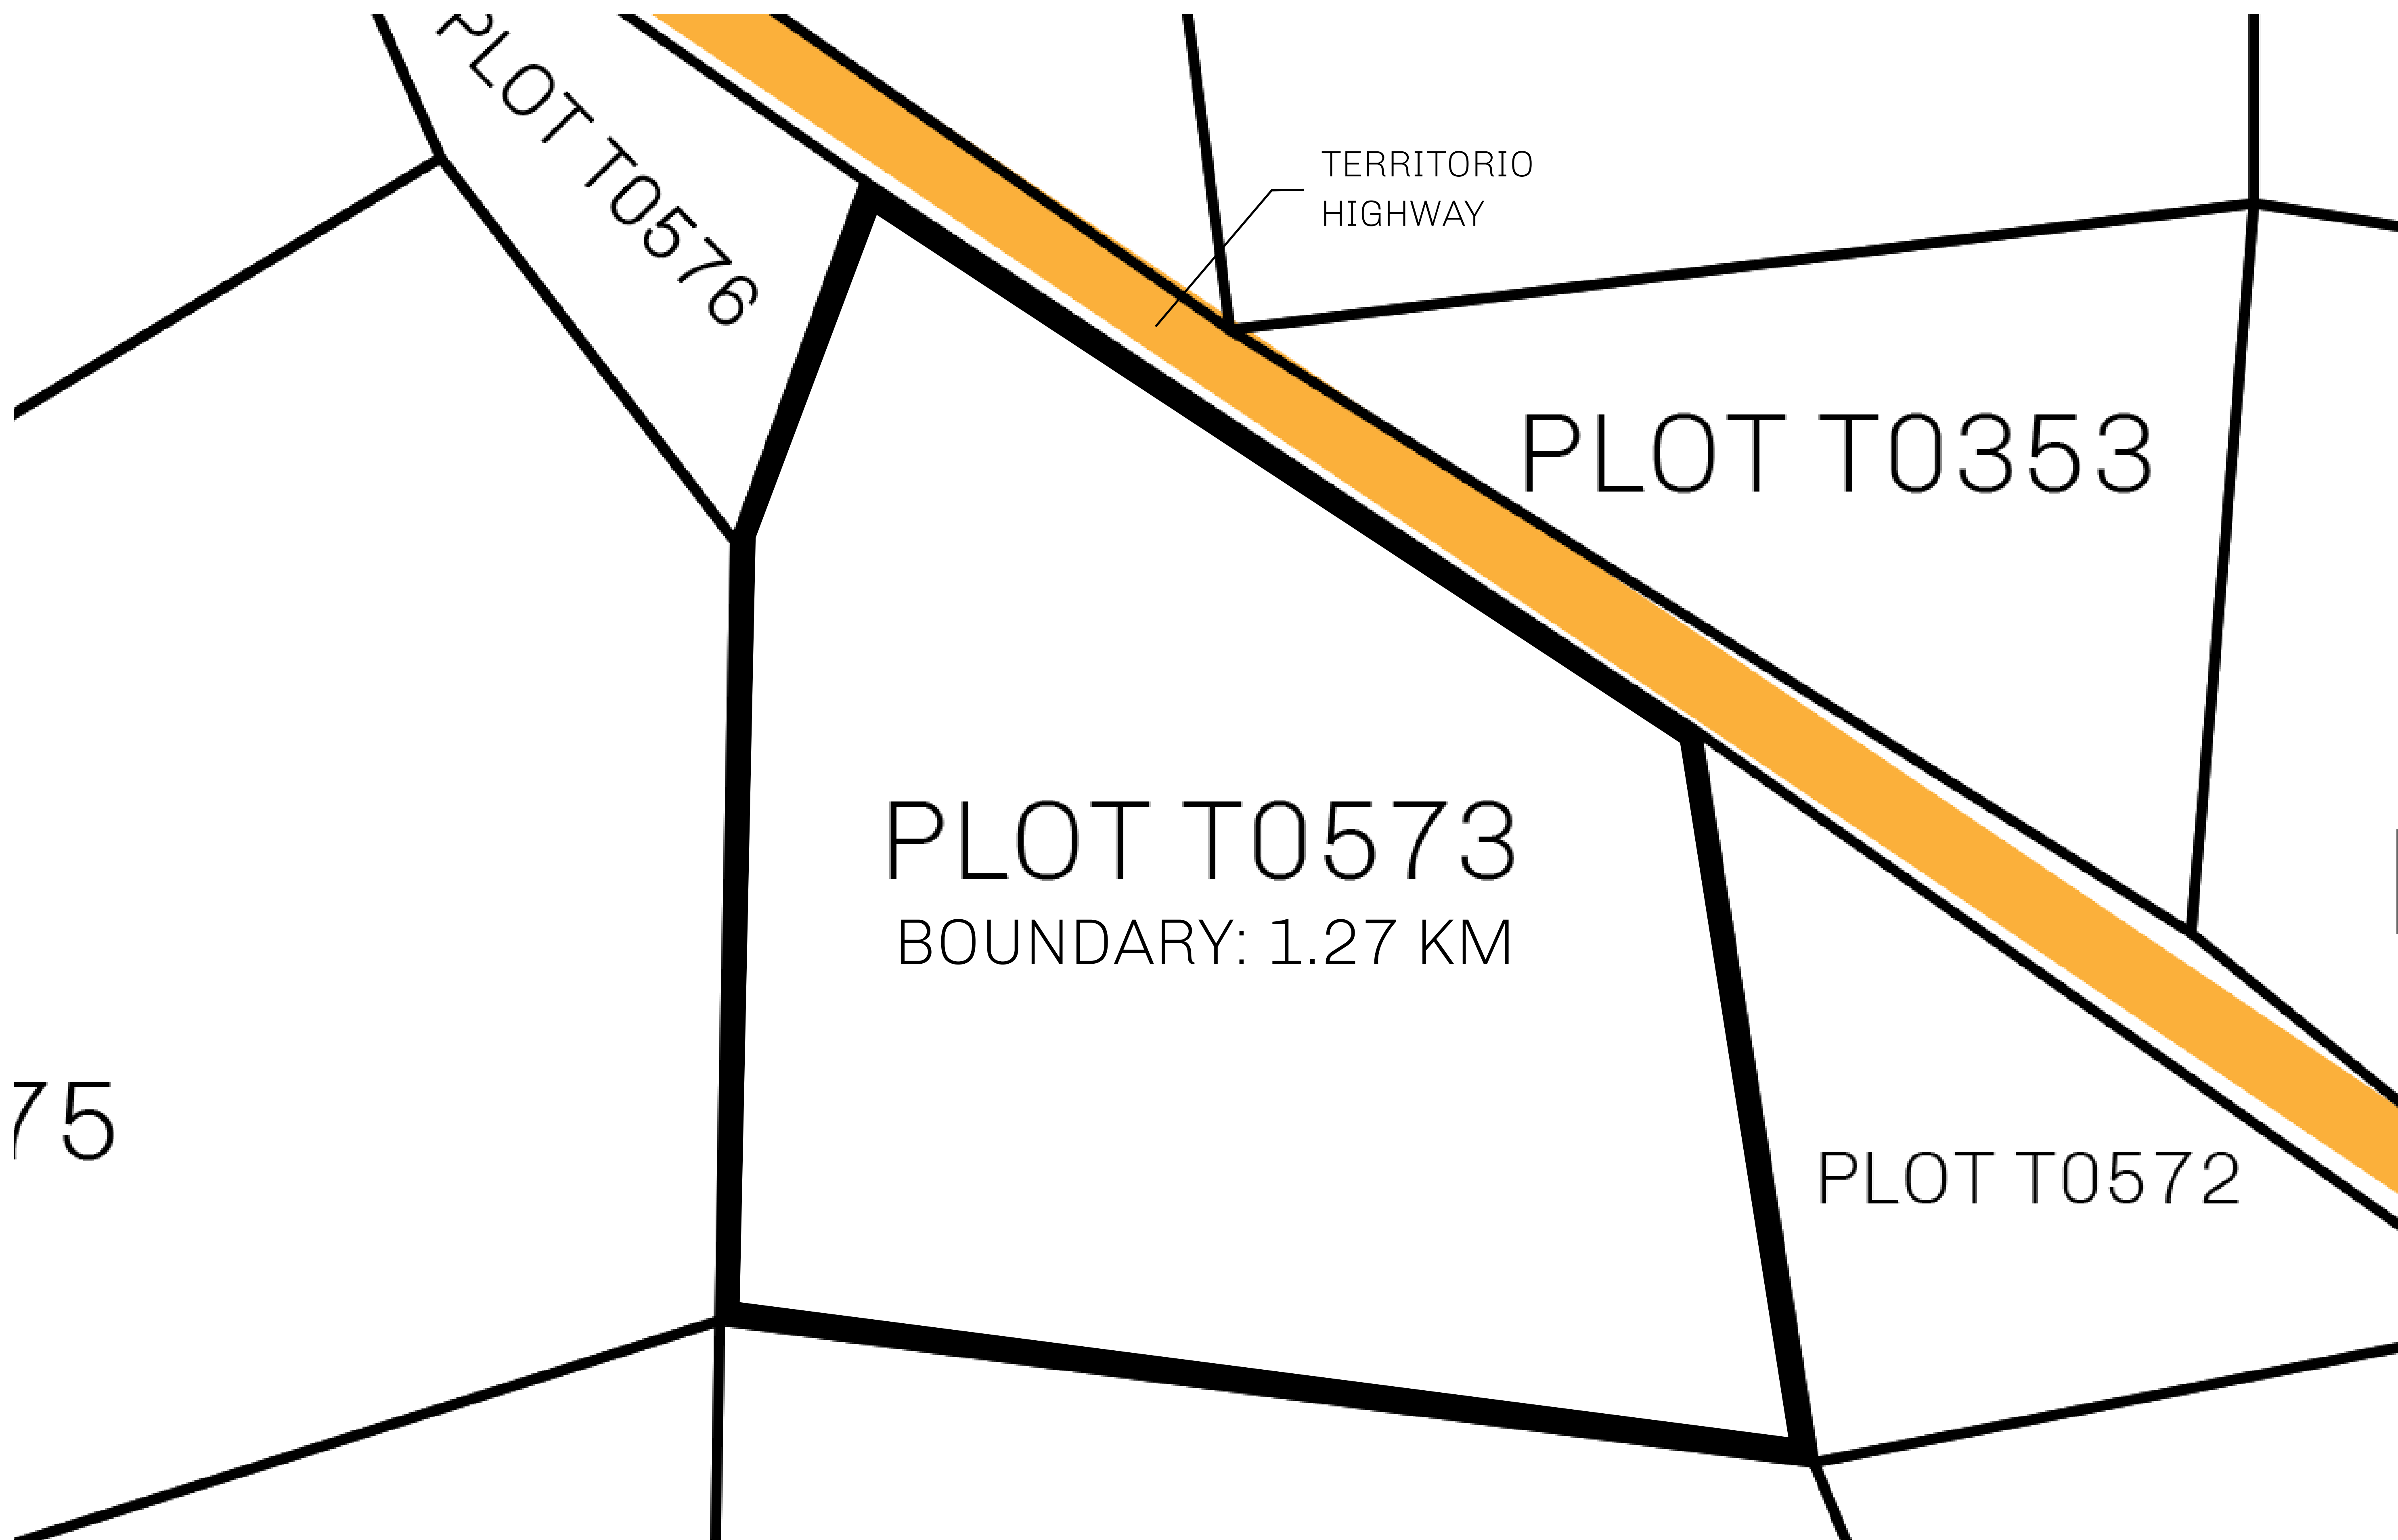

LOOT NFT WORLD

THE SPANISH ARMADA

The most flamboyant of all of the states, this Spanish-speaking territory houses a clash of cultures. From the LTT trades in the El Mercado district to the solicitations for invites to the Great Empire, and even the traveling Caravans, it is a transient place; people are always on the move on the way to the Great Empire or a trek through the Dividing Range to the Royaume De Satoshi. Commerce uses derivations of LTT such as LTTE, LTTB, and LTTC.

GEOGRAPHY

COASTLINE	193.03 KM (119.94 MILES)
BORDERS	OCEAN, THE GREAT EMPIRE
HIGHEST POINT	MT ELEUTHERIA +1392 M
LOWEST POINT	PUERTO DE LTT 0 M
PLOTS	1045
SCALE	1:50000

H.M. LNFT Land Registry		TITLE NUMBER	
		T0573-221121	
ADMINISTRATIVE AREA	TERRITORIO LTT ST	ISSUED 22 November 2021 <i>bl.</i>	SCALE 1/50000
OWNER ENTITLEMENT	Type W-T: Share of 0.1% of all BUN sales (rewarded in Credits) plus 1% of all LTT redeemed based on number of NFT Stories minted; Mint 4 NFT Stories		

OFFICIAL PERSPECTIVE SHEET FOR FILING
Indicate vantage point for each drawing. Copy and
mark each sheet required prior to filing.

Guide - Vantage point should be
indicated as shown in the diagram: