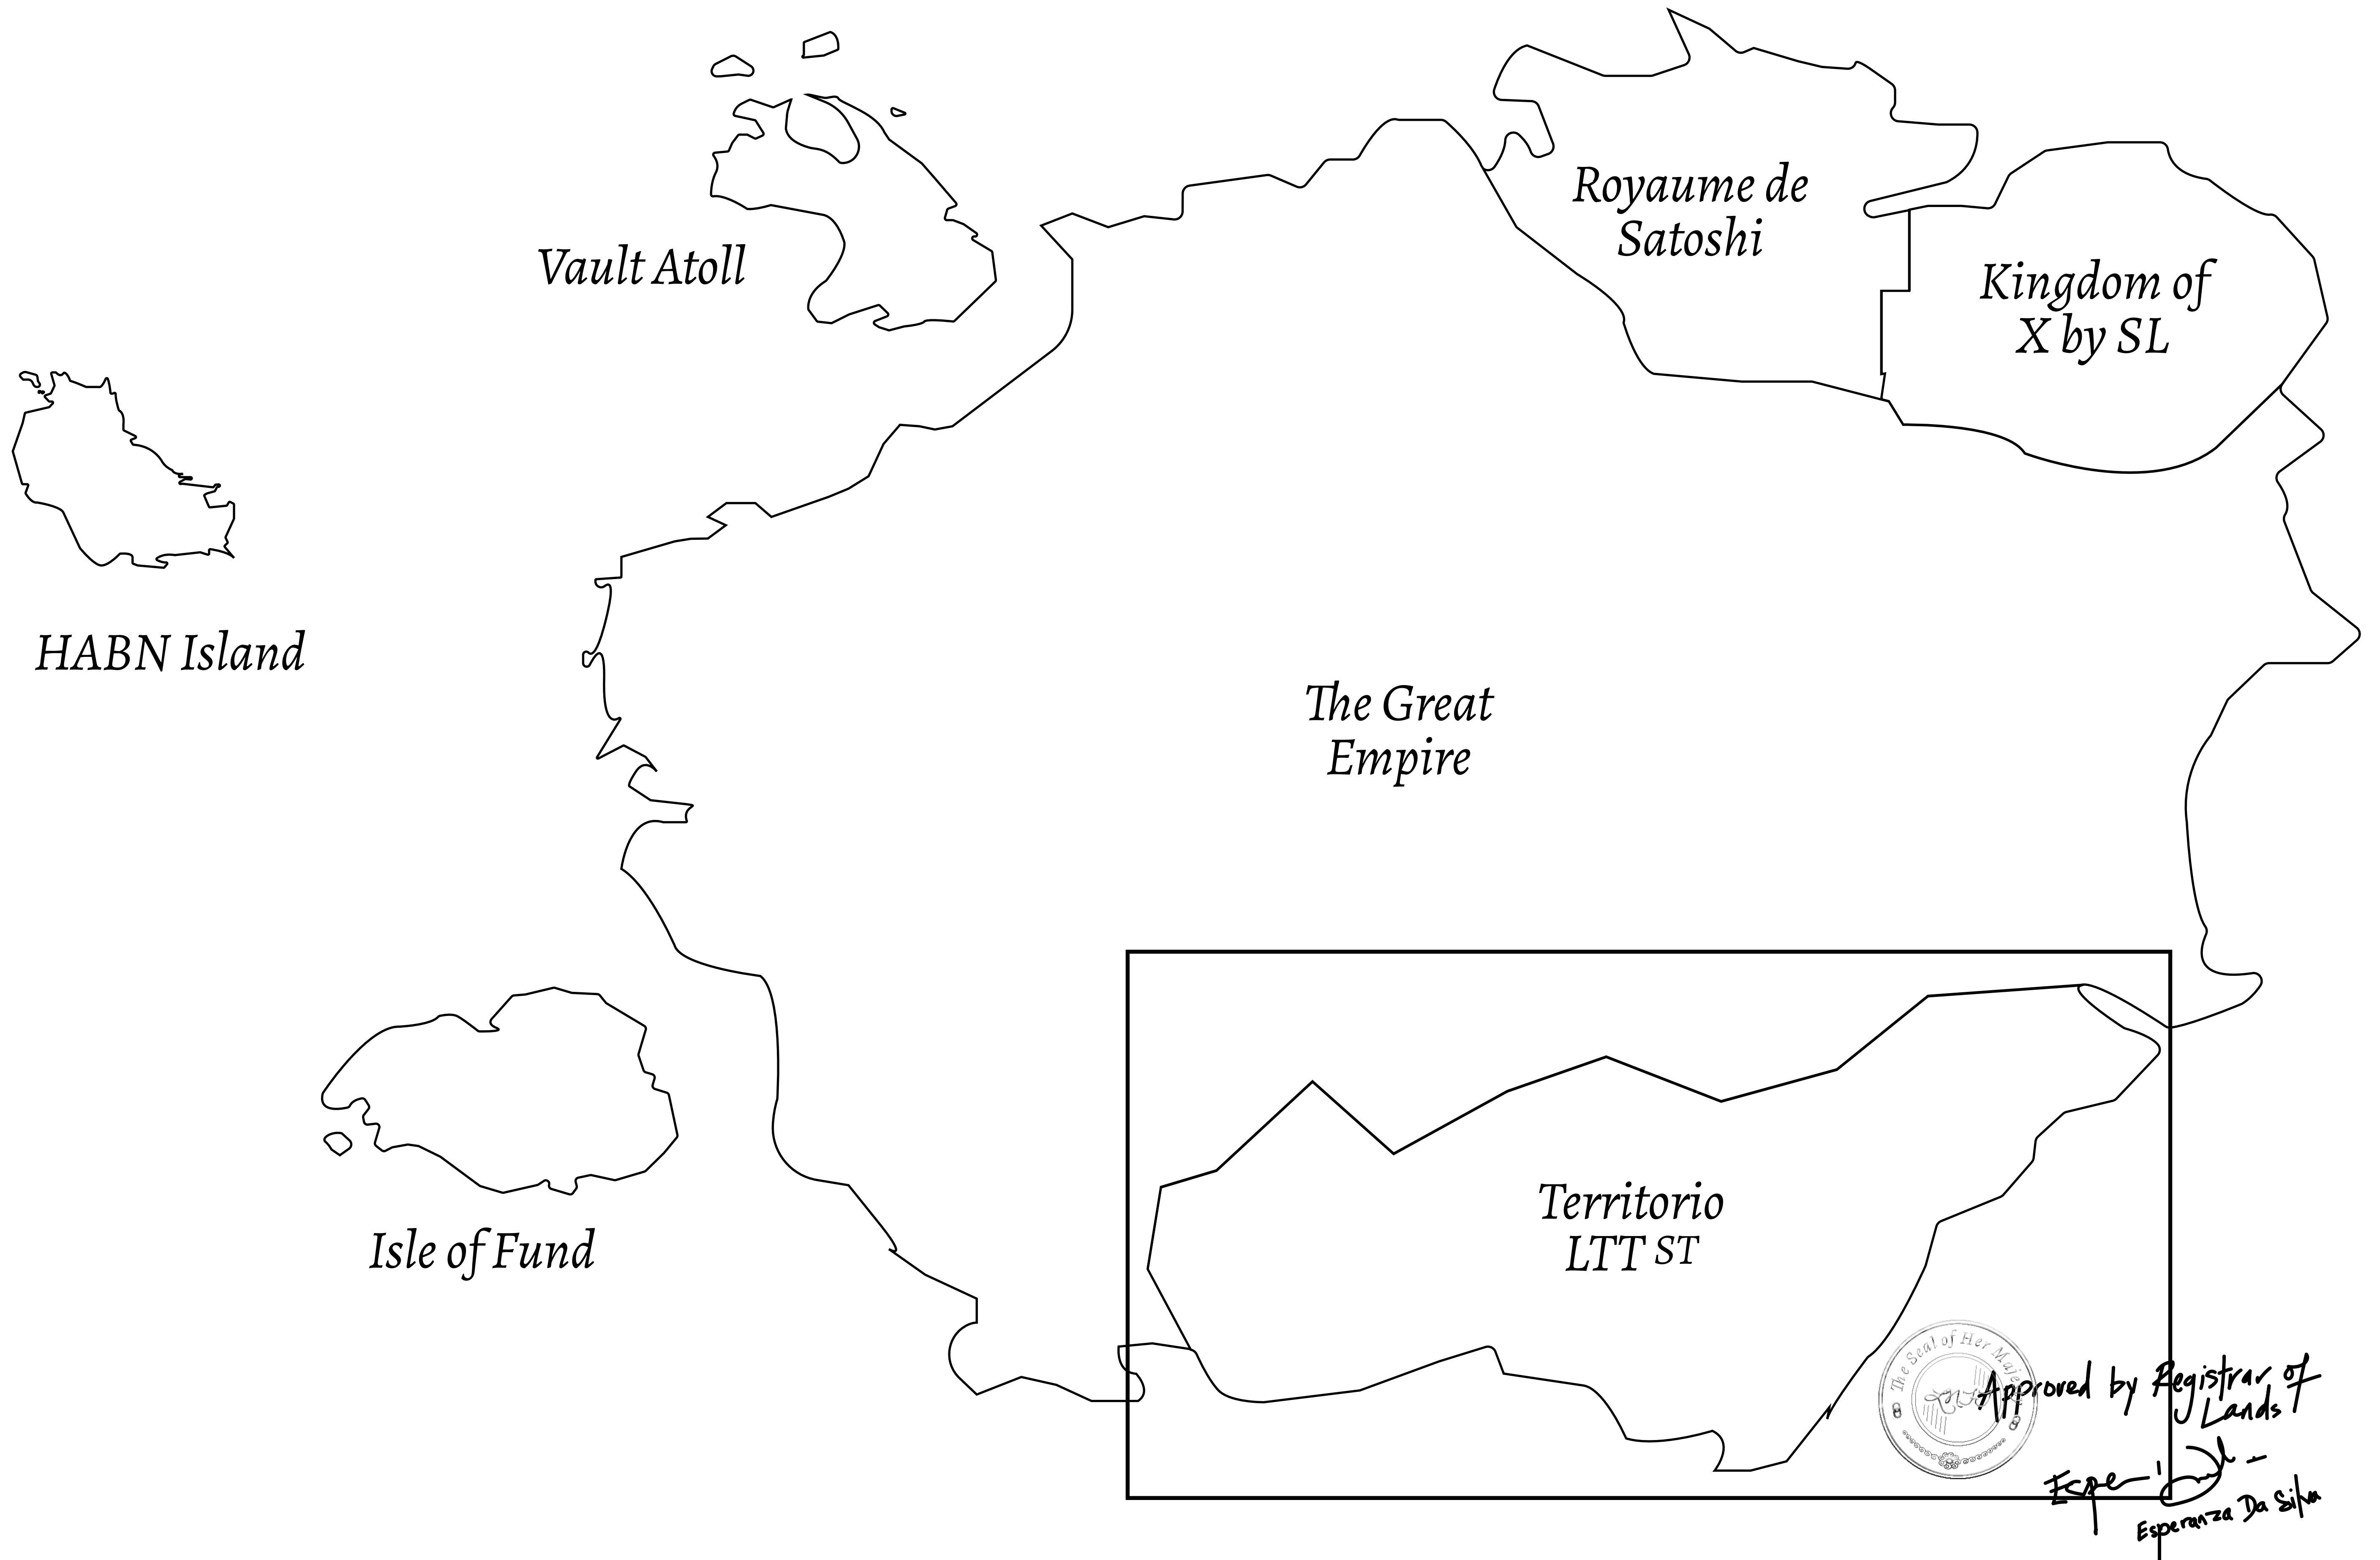

LOOT NFT WORLD

THE SPANISH ARMADA

The most flamboyant of all of the states, this Spanish-speaking territory houses a clash of cultures. From the LTT trades in the El Mercado district to the solicitations for invites to the Great Empire, and even the traveling Caravans, it is a transient place; people are always on the move on the way to the Great Empire or a trek through the Dividing Range to the Royaume De Satoshi. Commerce uses derivations of LTT such as LTTE, LTTB, and LTTC.

GEOGRAPHY

COASTLINE	193.03 KM (119.94 MILES)
BORDERS	OCEAN, THE GREAT EMPIRE
HIGHEST POINT	MT ELEUTHERIA +1392 M
LOWEST POINT	PUERTO DE LTT 0 M
PLOTS	1045
SCALE	1:50000

H.M. LNFT Land Registry		TITLE NUMBER	
		T0573-221121	
ADMINISTRATIVE AREA	TERRITORIO LTT ST	ISSUED 22 November 2021 <i>bl.</i>	SCALE 1/50000
OWNER ENTITLEMENT	Type W-T: Share of 0.1% of all BUN sales (rewarded in Credits) plus 1% of all LTT redeemed based on number of NFT Stories minted; Mint 4 NFT Stories		