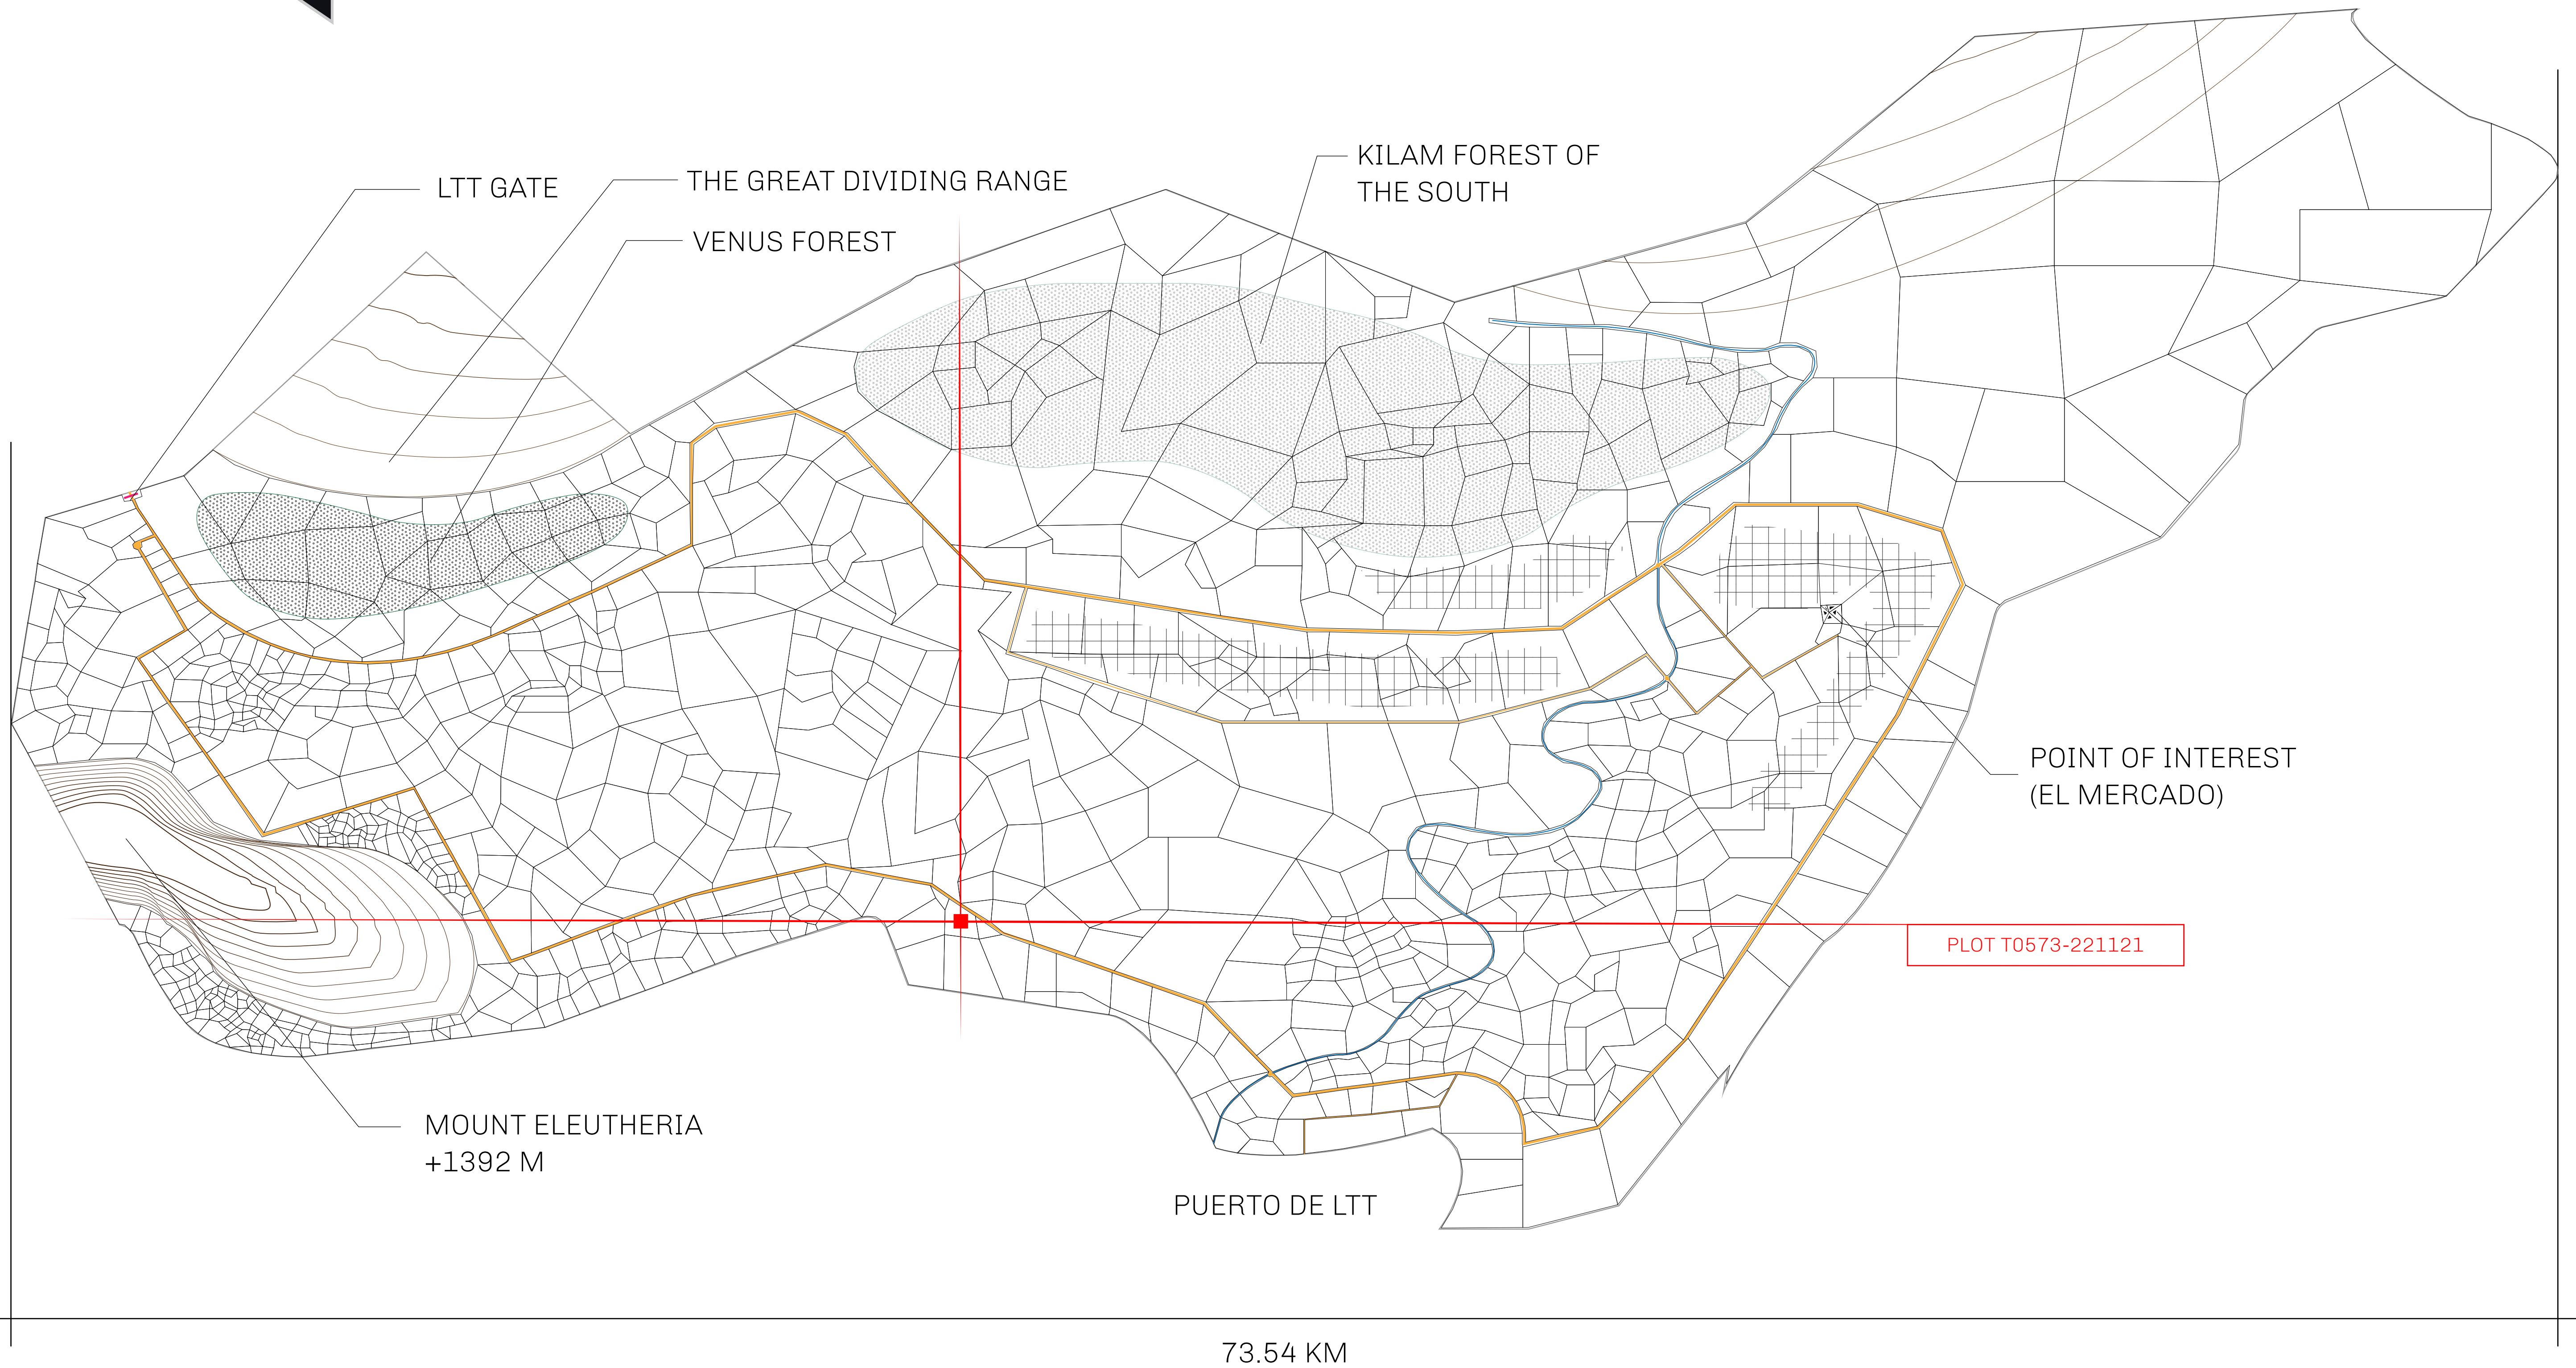

LOOT NFT WORLD

THE SPANISH ARMADA

The most flamboyant of all of the states, this Spanish-speaking territory houses a clash of cultures. From the LTT trades in the El Mercado district to the solicitations for invites to the Great Empire, and even the traveling Caravans, it is a transient place; people are always on the move on the way to the Great Empire or a trek through the Dividing Range to the Royaume De Satoshi. Commerce uses derivations of LTT such as LTTE, LTTB, and LTTC.

GEOGRAPHY

COASTLINE	193.03 KM (119.94 MILES)
BORDERS	OCEAN, THE GREAT EMPIRE
HIGHEST POINT	MT ELEUTHERIA +1392 M
LOWEST POINT	PUERTO DE LTT 0 M
PLOTS	1045
SCALE	1:50000

H.M. LNFT Land Registry		TITLE NUMBER	
		T0573-221121	
ADMINISTRATIVE AREA	TERRITORIO LTT ST	ISSUED 22 November 2021 <i>bl.</i>	SCALE 1/50000
OWNER ENTITLEMENT	Type W-T: Share of 0.1% of all BUN sales (rewarded in Credits) plus 1% of all LTT redeemed based on number of NFT Stories minted; Mint 4 NFT Stories		

OFFICIAL PERSPECTIVE SHEET FOR FILING
Indicate vantage point for each drawing. Copy and
mark each sheet required prior to filing.

Guide - Vantage point should be
indicated as shown in the diagram: