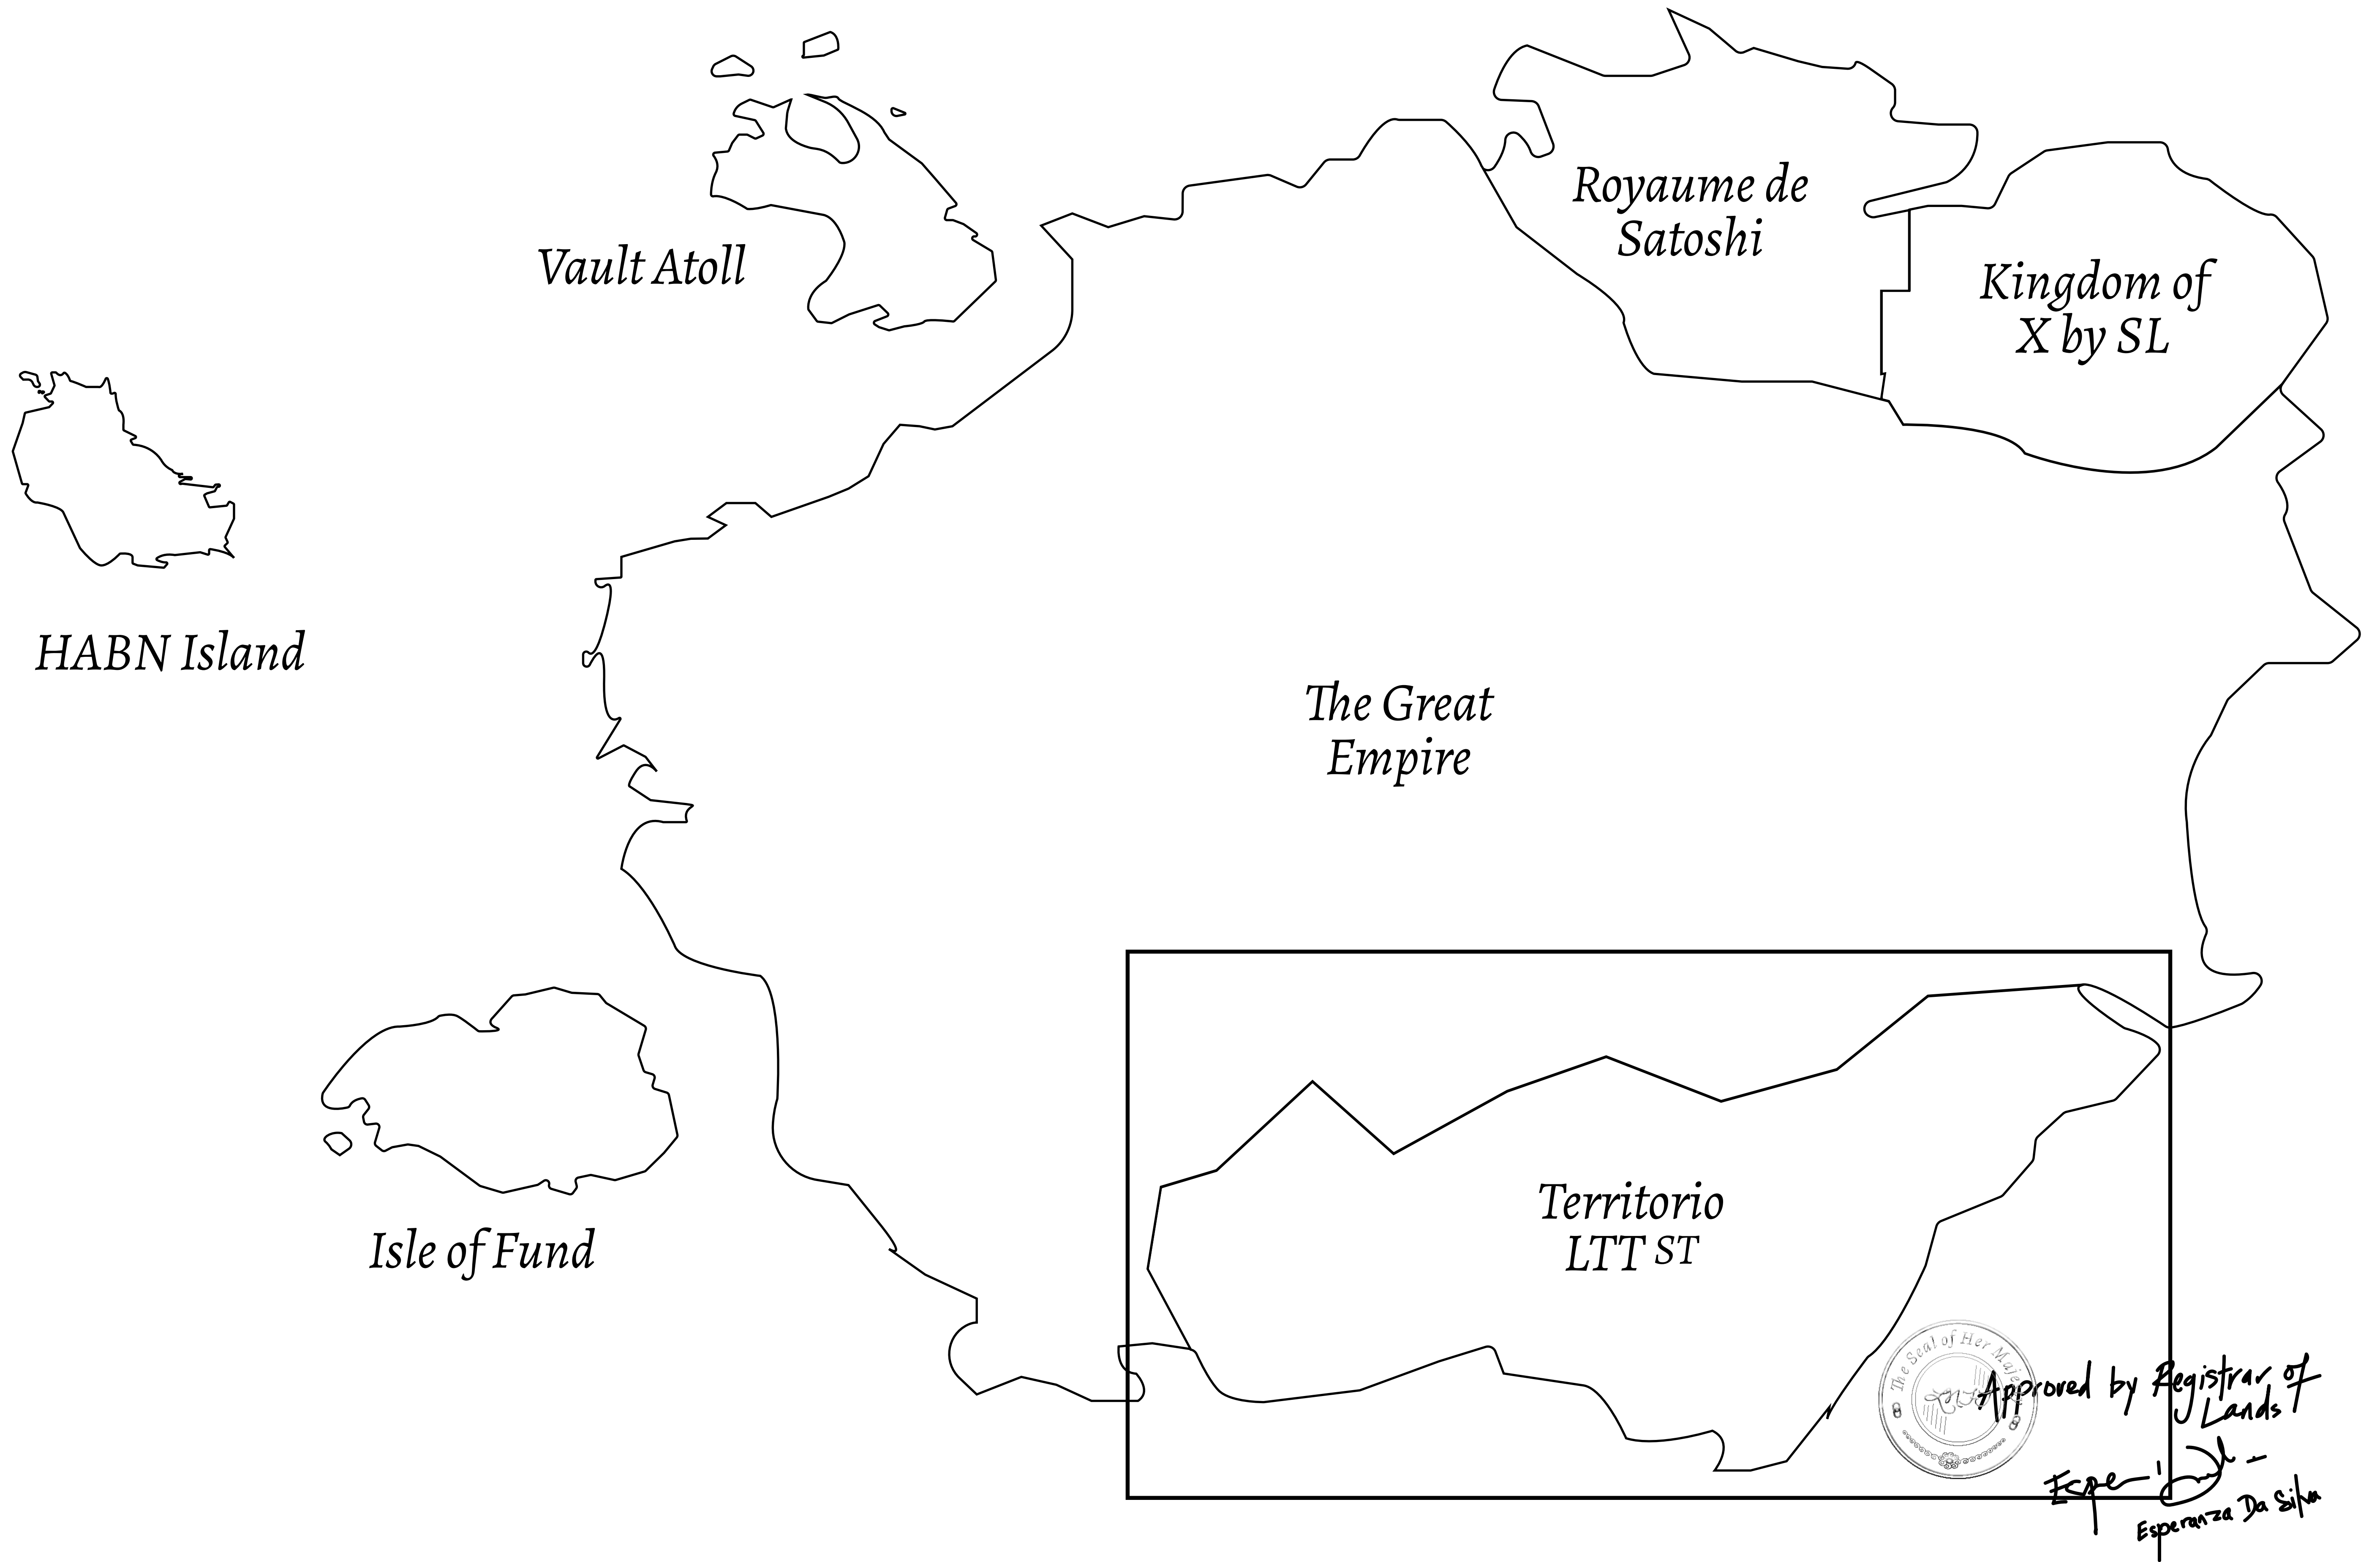

LOOT NFT WORLD

THE SPANISH ARMADA

The most flamboyant of all of the states, this Spanish-speaking territory houses a clash of cultures. From the LTT trades in the El Mercado district to the solicitations for invites to the Great Empire, and even the traveling Caravans, it is a transient place; people are always on the move on the way to the Great Empire or a trek through the Dividing Range to the Royaume De Satoshi. Commerce uses derivations of LTT such as LTTE, LTTB, and LTTTC.

GEOGRAPHY

COASTLINE	193.03 KM (119.94 MILES)
BORDERS	OCEAN, THE GREAT EMPIRE
HIGHEST POINT	MT ELEUTHERIA +1392 M
LOWEST POINT	PUERTO DE LTT 0 M
PLOTS	1045
SCALE	1:50000

H.M. LNFT Land Registry		TITLE NUMBER T0551-221121	
ADMINISTRATIVE AREA	TERRITORIO LTT ST	ISSUED 22 November 2021 <i>BJ.</i>	SCALE 1/50000
OWNER ENTITLEMENT	Type W-T: Share of 0.1% of all BUN sales (rewarded in Credits) plus 1% of all LTT redeemed based on number of NFT Stories minted; Mint 4 NFT Stories		

I L U

0555

PLOT T0551

BOUNDARY: 1.06 KM

OCEAN

OFFICIAL PERSPECTIVE SHEET FOR FILING
Indicate vantage point for each drawing. Copy and mark each sheet required prior to filing.

Guide - Vantage point should be indicated as shown in the diagram: