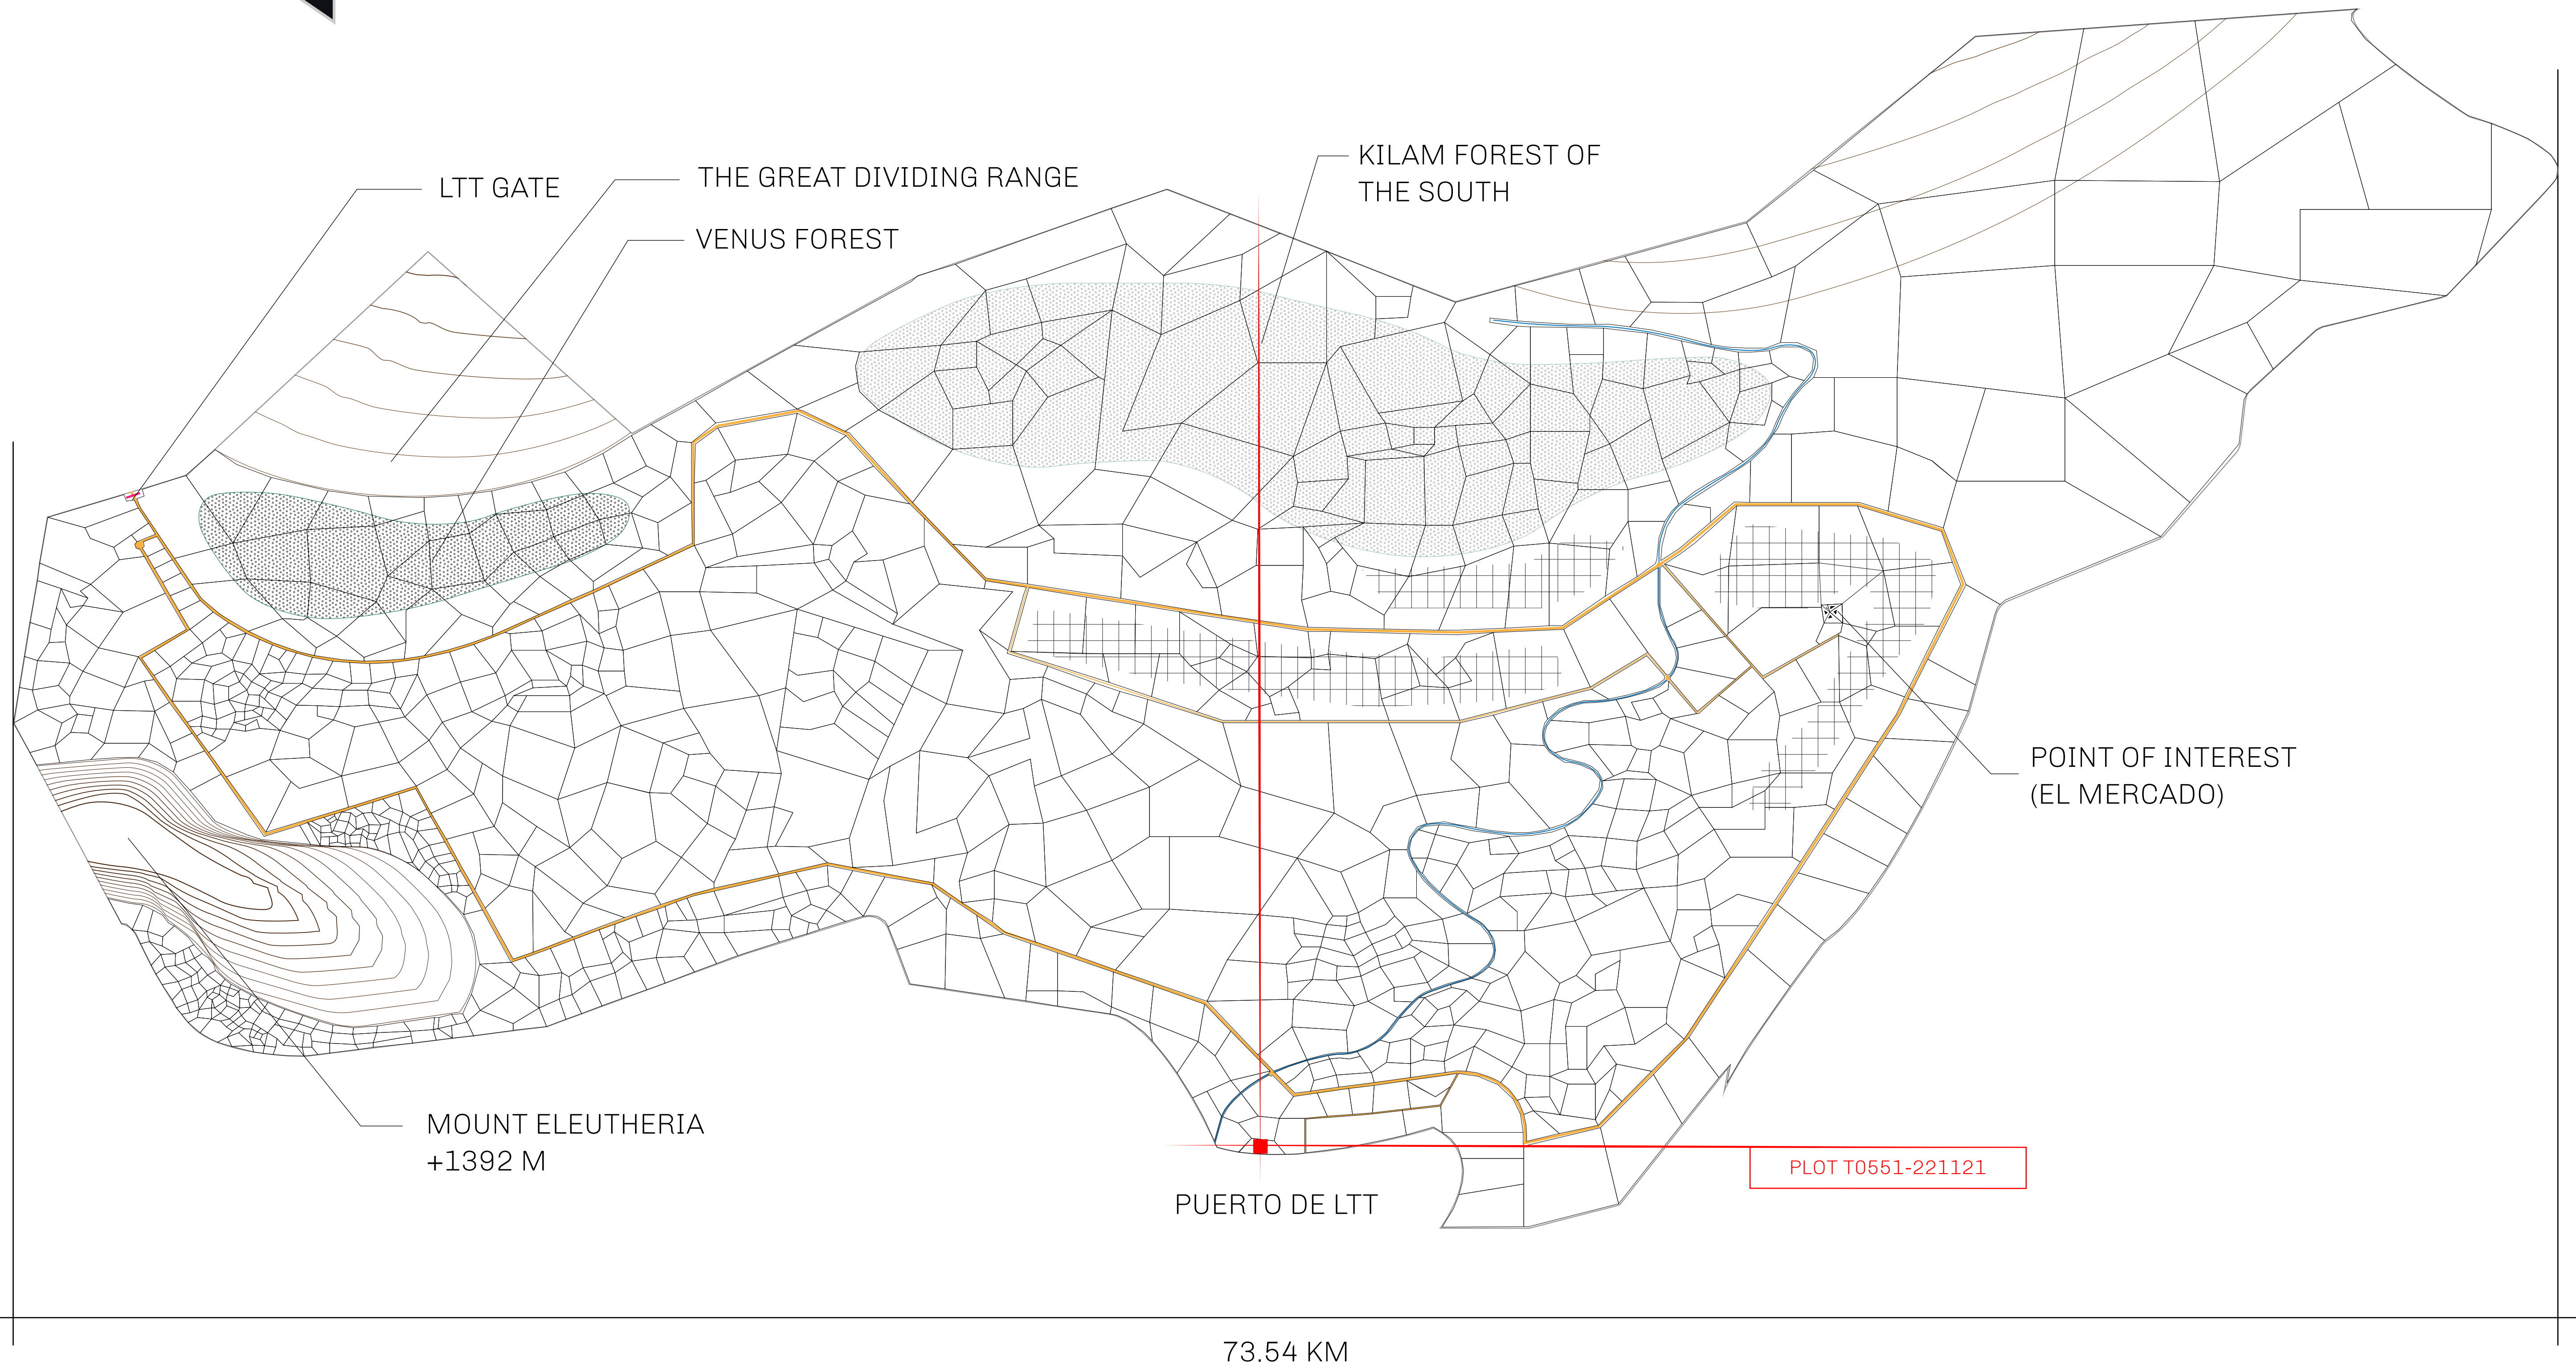

LOOT NFT WORLD

THE SPANISH ARMADA

The most flamboyant of all of the states, this Spanish-speaking territory houses a clash of cultures. From the LTT trades in the El Mercado district to the solicitations for invites to the Great Empire, and even the traveling Caravans, it is a transient place; people are always on the move on the way to the Great Empire or a trek through the Dividing Range to the Royaume De Satoshi. Commerce uses derivations of LTT such as LTTE, LTTB, and LTTTC.

GEOGRAPHY

COASTLINE	193.03 KM (119.94 MILES)
BORDERS	OCEAN, THE GREAT EMPIRE
HIGHEST POINT	MT ELEUTHERIA +1392 M
LOWEST POINT	PUERTO DE LTT 0 M
PLOTS	1045
SCALE	1:50000

H.M. LNFT Land Registry		TITLE NUMBER T0551-221121	
ADMINISTRATIVE AREA	TERRITORIO LTT ST	ISSUED 22 November 2021 <i>BJ.</i>	SCALE 1/50000
OWNER ENTITLEMENT	Type W-T: Share of 0.1% of all BUN sales (rewarded in Credits) plus 1% of all LTT redeemed based on number of NFT Stories minted; Mint 4 NFT Stories		

I L U

0555

PLOT T0551

BOUNDARY: 1.06 KM

OCEAN

OFFICIAL PERSPECTIVE SHEET FOR FILING
Indicate vantage point for each drawing. Copy and mark each sheet required prior to filing.

Guide - Vantage point should be indicated as shown in the diagram: