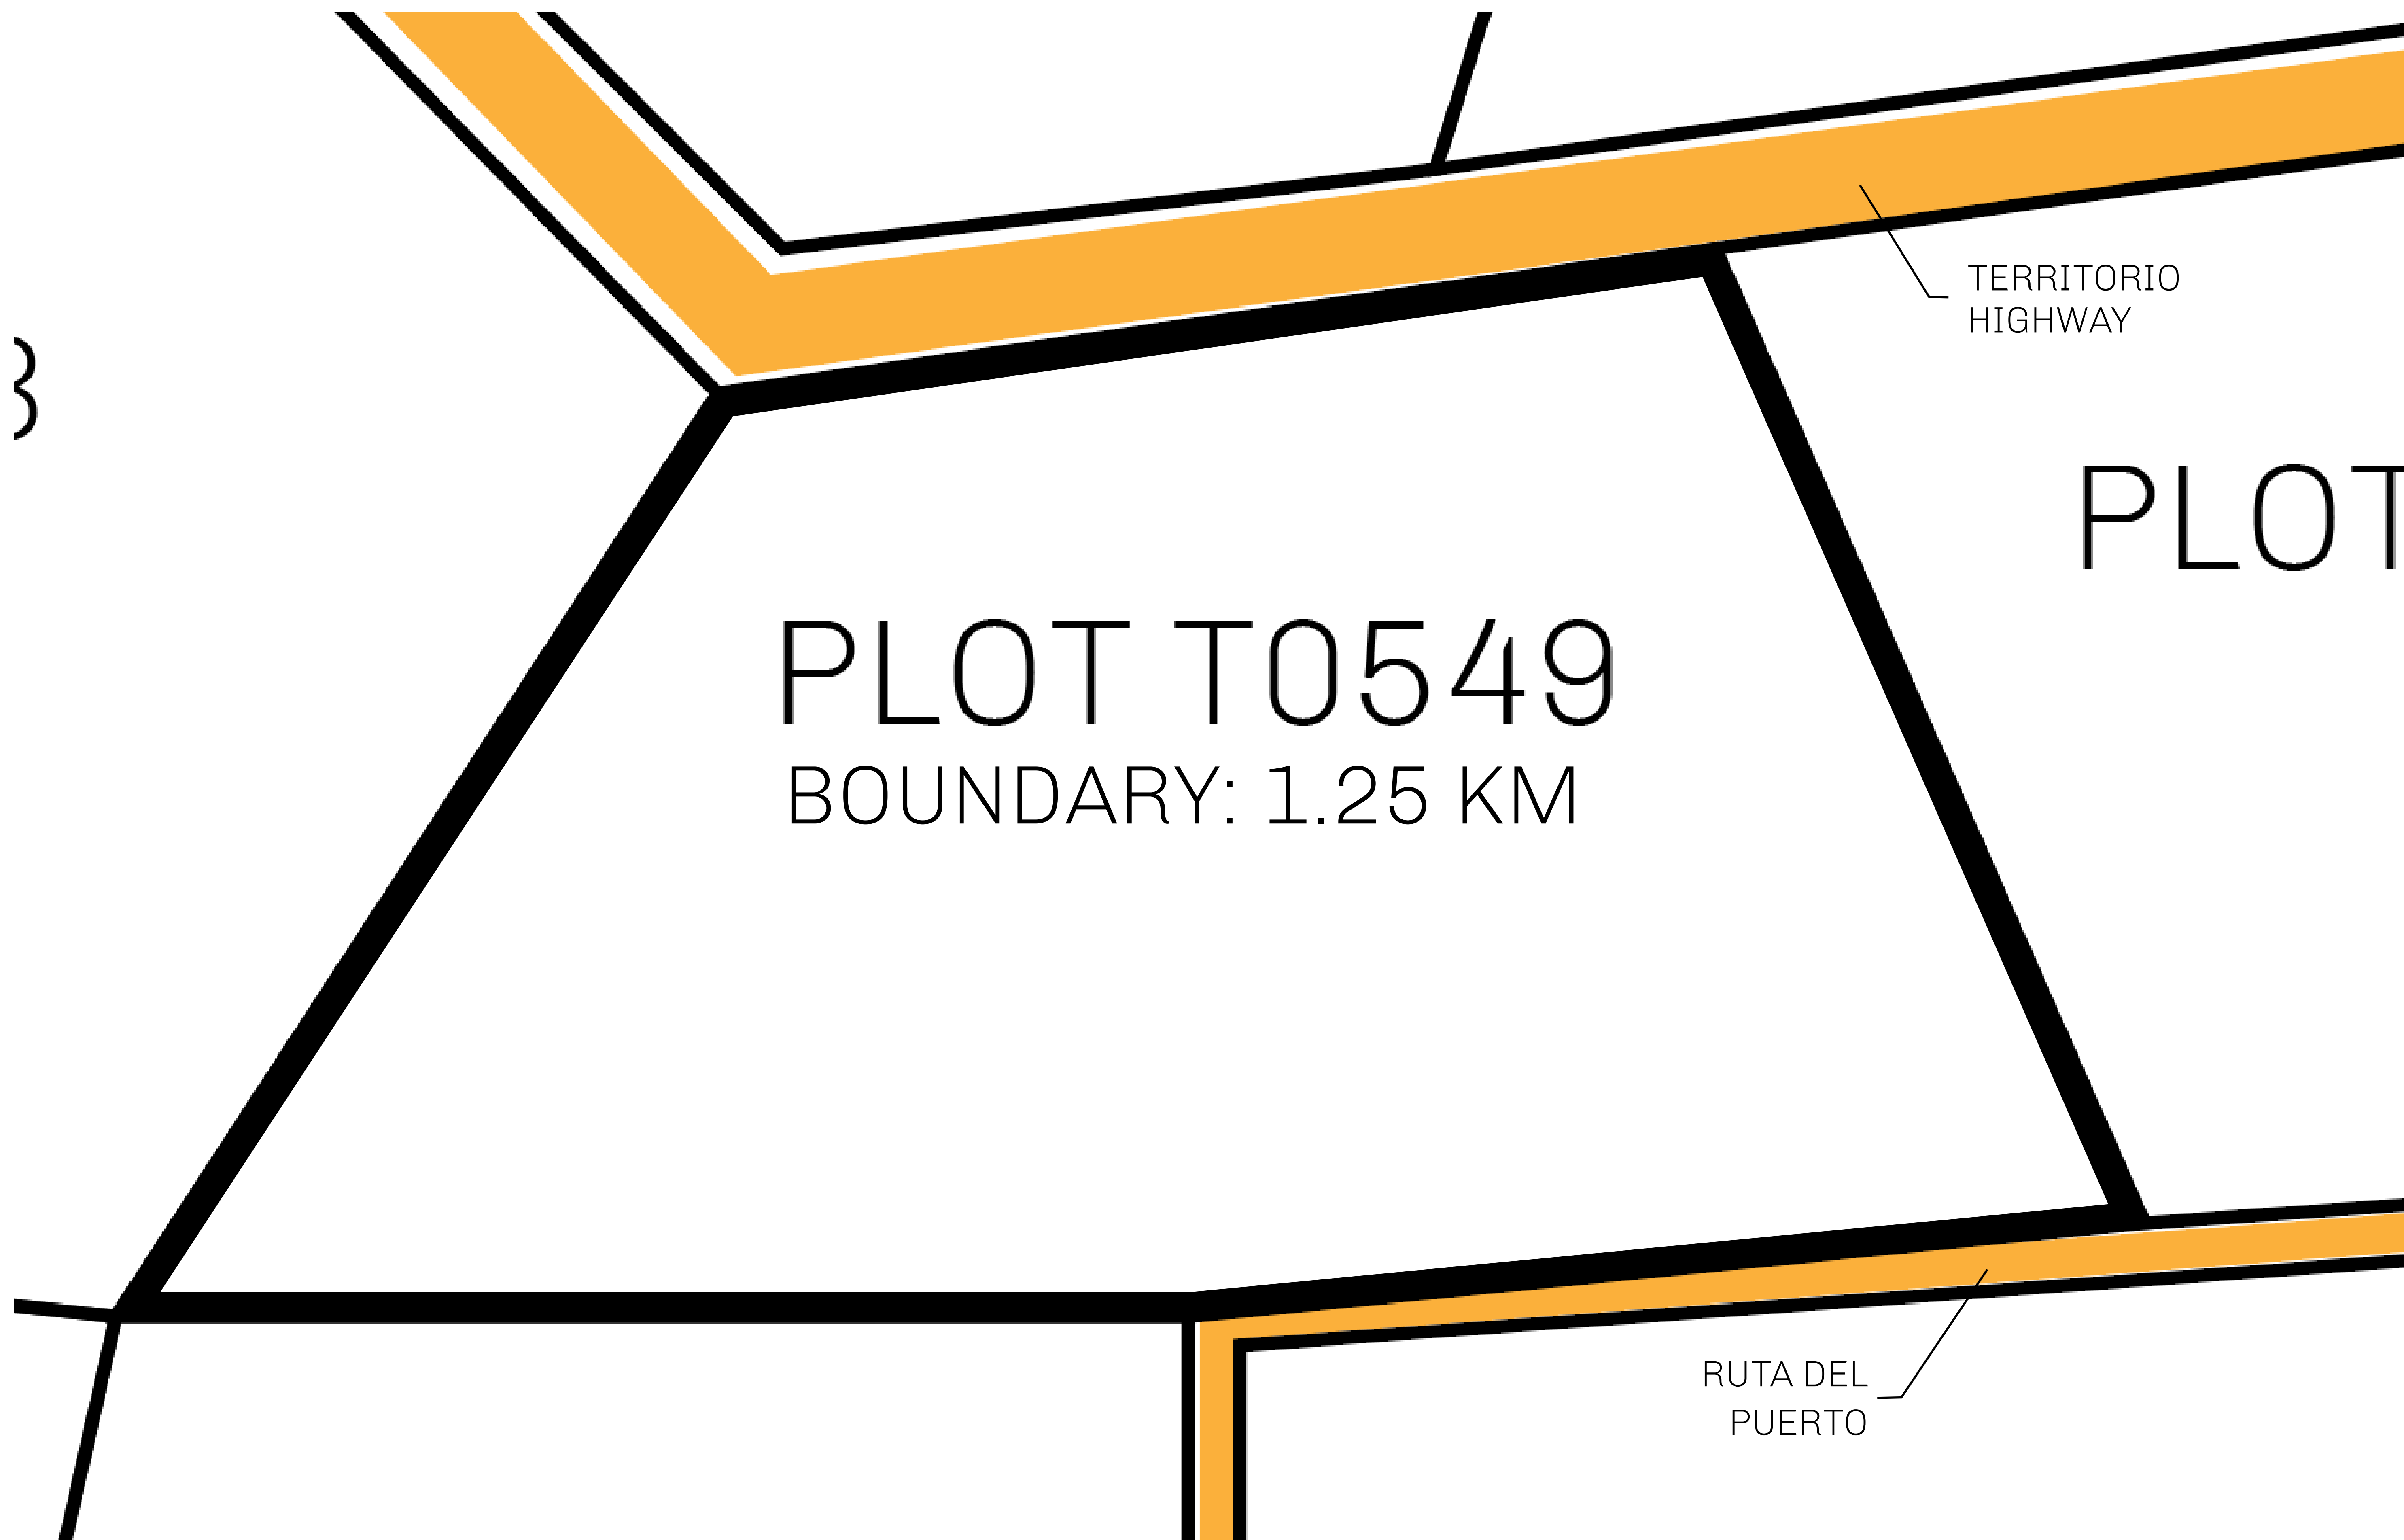

### THE SPANISH ARMADA

The most flamboyant of all of the states, this Spanish-speaking territory houses a clash of cultures. From the LTT trades in the El Mercado district to the solicitations for invites to the Great Empire, and even the traveling Caravans, it is a transient place; people are always on the move on the way to the Great Empire or a trek through the Dividing Range to the Royaume De Satoshi. Commerce uses derivations of LTT such as LTTE, LTTB, and LTTC.

### GEOGRAPHY

COASTLINE	193.03 KM (119.94 MILES)
BORDERS	OCEAN, THE GREAT EMPIRE
HIGHEST POINT	MT ELEUTHERIA +1392 M
LOWEST POINT	PUERTO DE LTT 0 M
PLOTS	1045
SCALE	1:50000

<b>H.M. LNFT Land Registry</b>		TITLE NUMBER	
		<b>T0549-221121</b>	
ADMINISTRATIVE AREA	<b>TERRITORIO LTT ST</b>	ISSUED 22 November 2021 <i>bl.</i>	SCALE 1/50000
OWNER ENTITLEMENT	<b>Type W-T: Share of 0.1% of all BUN sales (rewarded in Credits) plus 1% of all LTT redeemed based on number of NFT Stories minted; Mint 4 NFT Stories</b>		

OFFICIAL PERSPECTIVE SHEET FOR FILING  
Indicate vantage point for each drawing. Copy and  
mark each sheet required prior to filing.

Guide - Vantage point should be  
indicated as shown in the diagram: