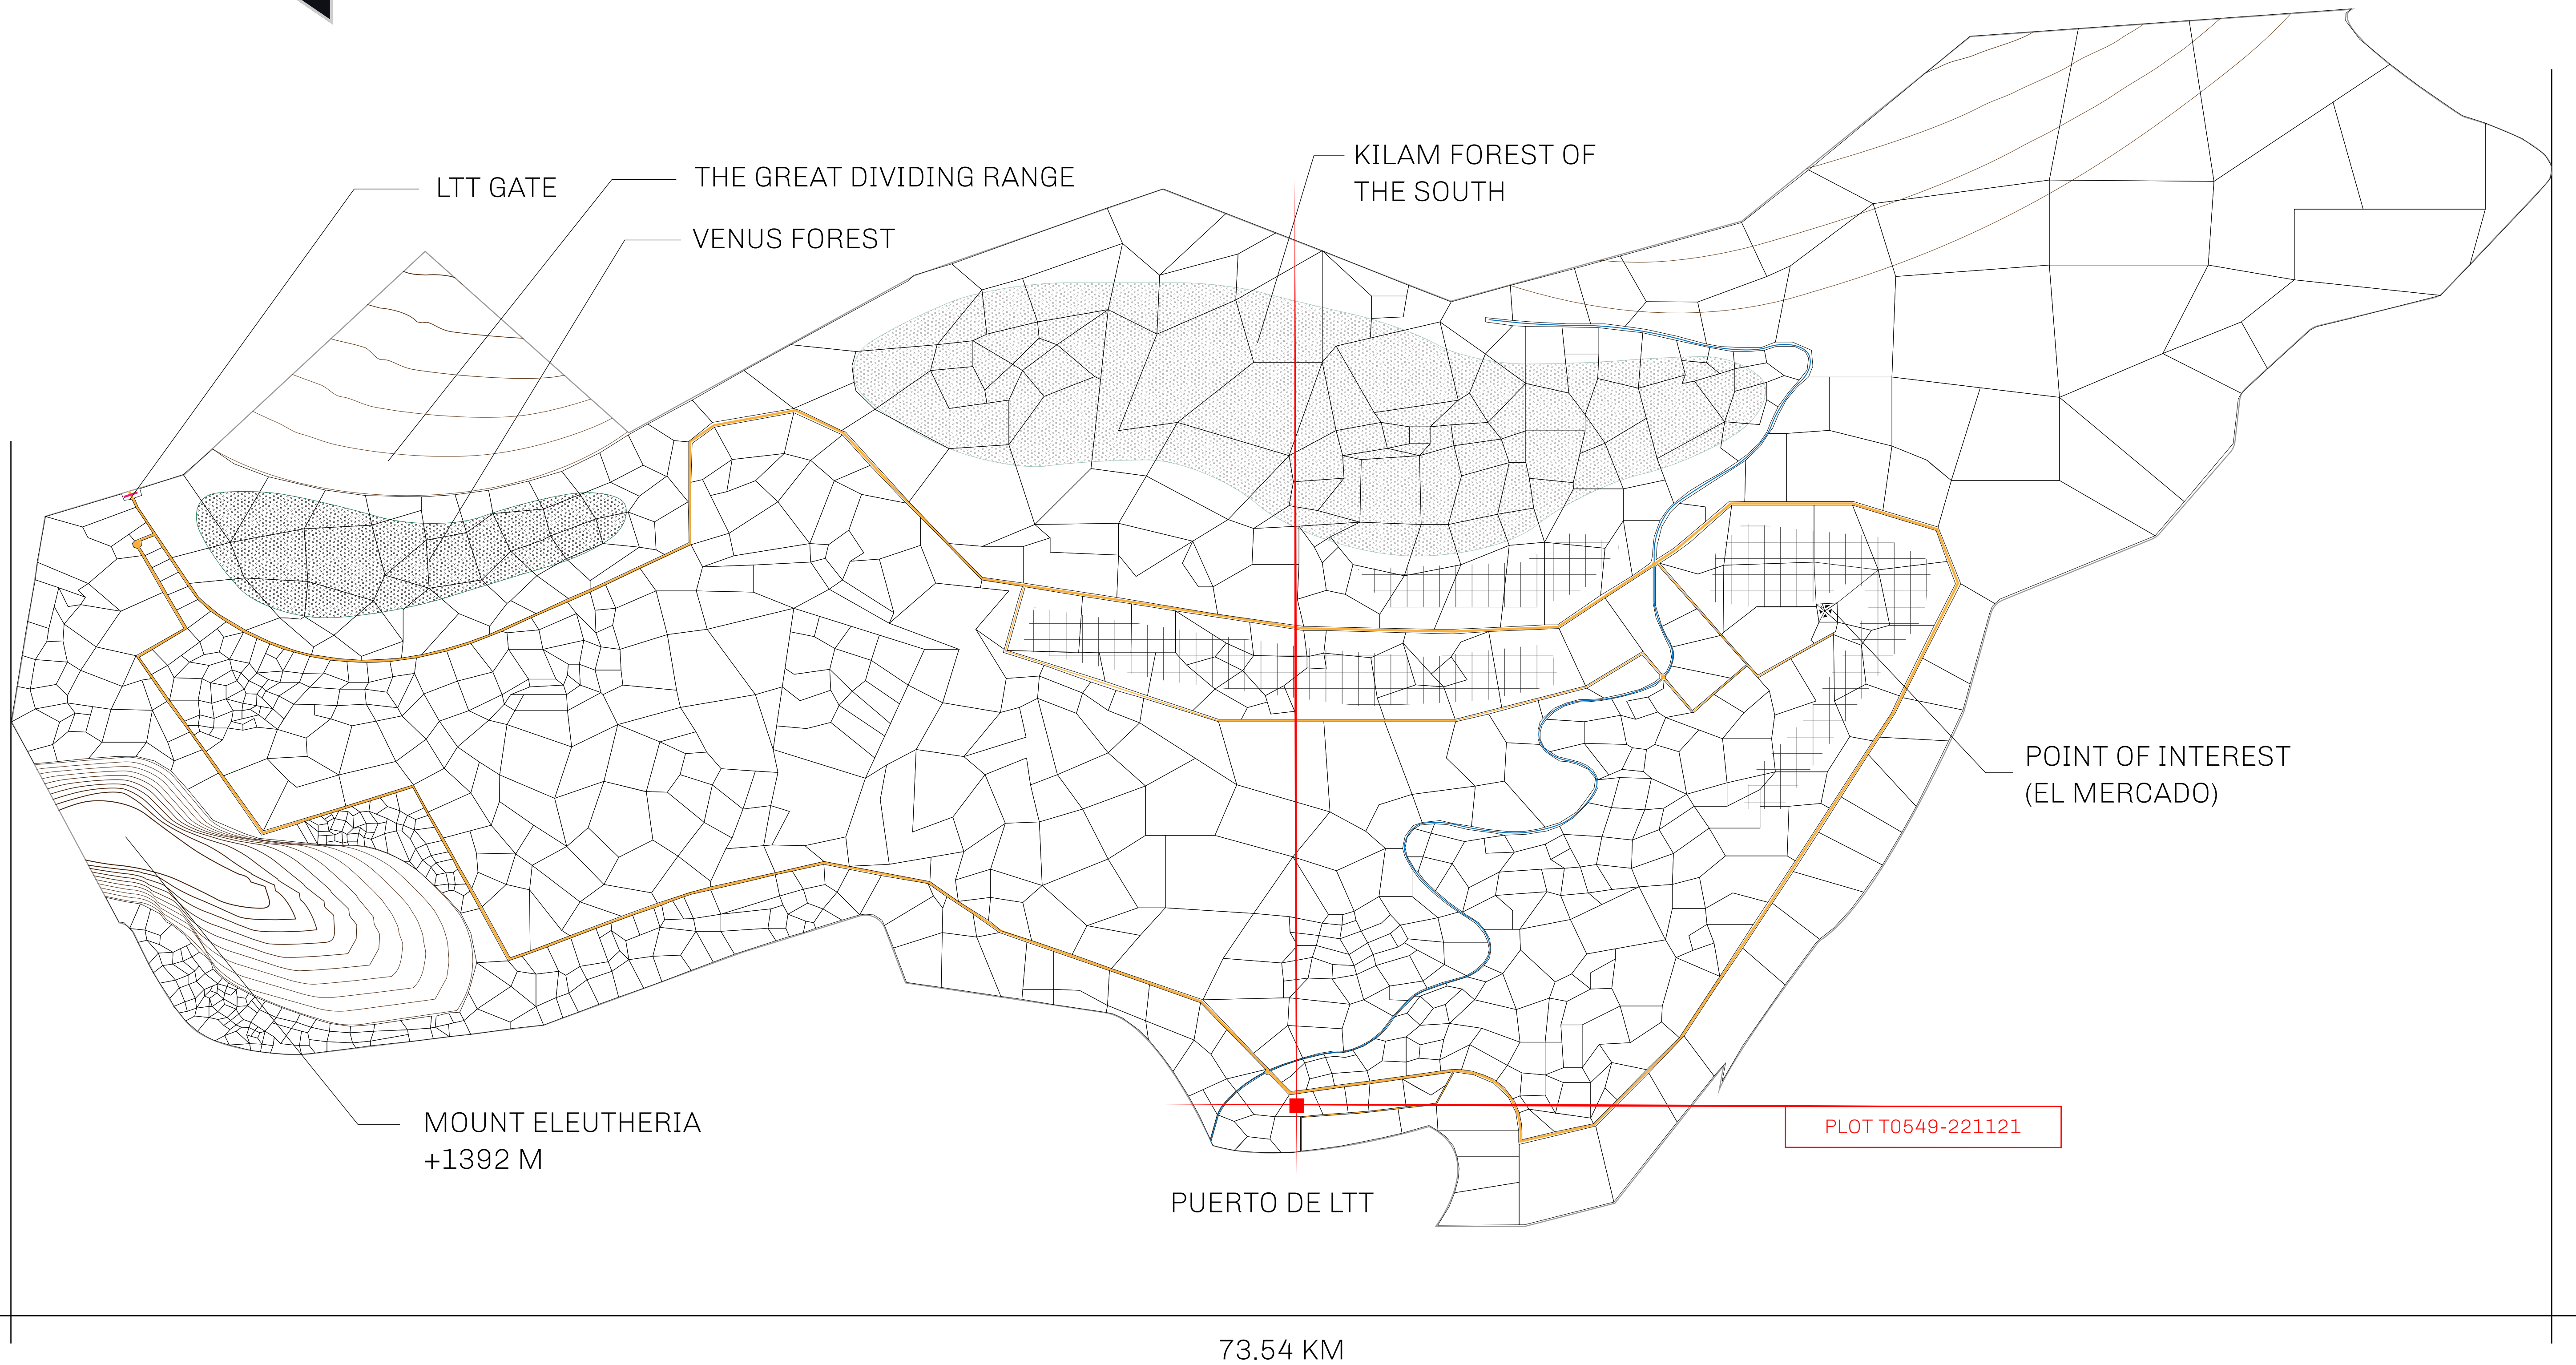

### THE SPANISH ARMADA

The most flamboyant of all of the states, this Spanish-speaking territory houses a clash of cultures. From the LTT trades in the El Mercado district to the solicitations for invites to the Great Empire, and even the traveling Caravans, it is a transient place; people are always on the move on the way to the Great Empire or a trek through the Dividing Range to the Royaume De Satoshi. Commerce uses derivations of LTT such as LTTE, LTTB, and LTTC.

### GEOGRAPHY

COASTLINE	193.03 KM (119.94 MILES)
BORDERS	OCEAN, THE GREAT EMPIRE
HIGHEST POINT	MT ELEUTHERIA +1392 M
LOWEST POINT	PUERTO DE LTT 0 M
PLOTS	1045
SCALE	1:50000

<b>H.M. LNFT Land Registry</b>		TITLE NUMBER	
		<b>T0549-221121</b>	
ADMINISTRATIVE AREA	<b>TERRITORIO LTT ST</b>	ISSUED 22 November 2021 <i>bl.</i>	SCALE 1/50000
OWNER ENTITLEMENT	<b>Type W-T: Share of 0.1% of all BUN sales (rewarded in Credits) plus 1% of all LTT redeemed based on number of NFT Stories minted; Mint 4 NFT Stories</b>		

OFFICIAL PERSPECTIVE SHEET FOR FILING  
Indicate vantage point for each drawing. Copy and  
mark each sheet required prior to filing.

Guide - Vantage point should be  
indicated as shown in the diagram: