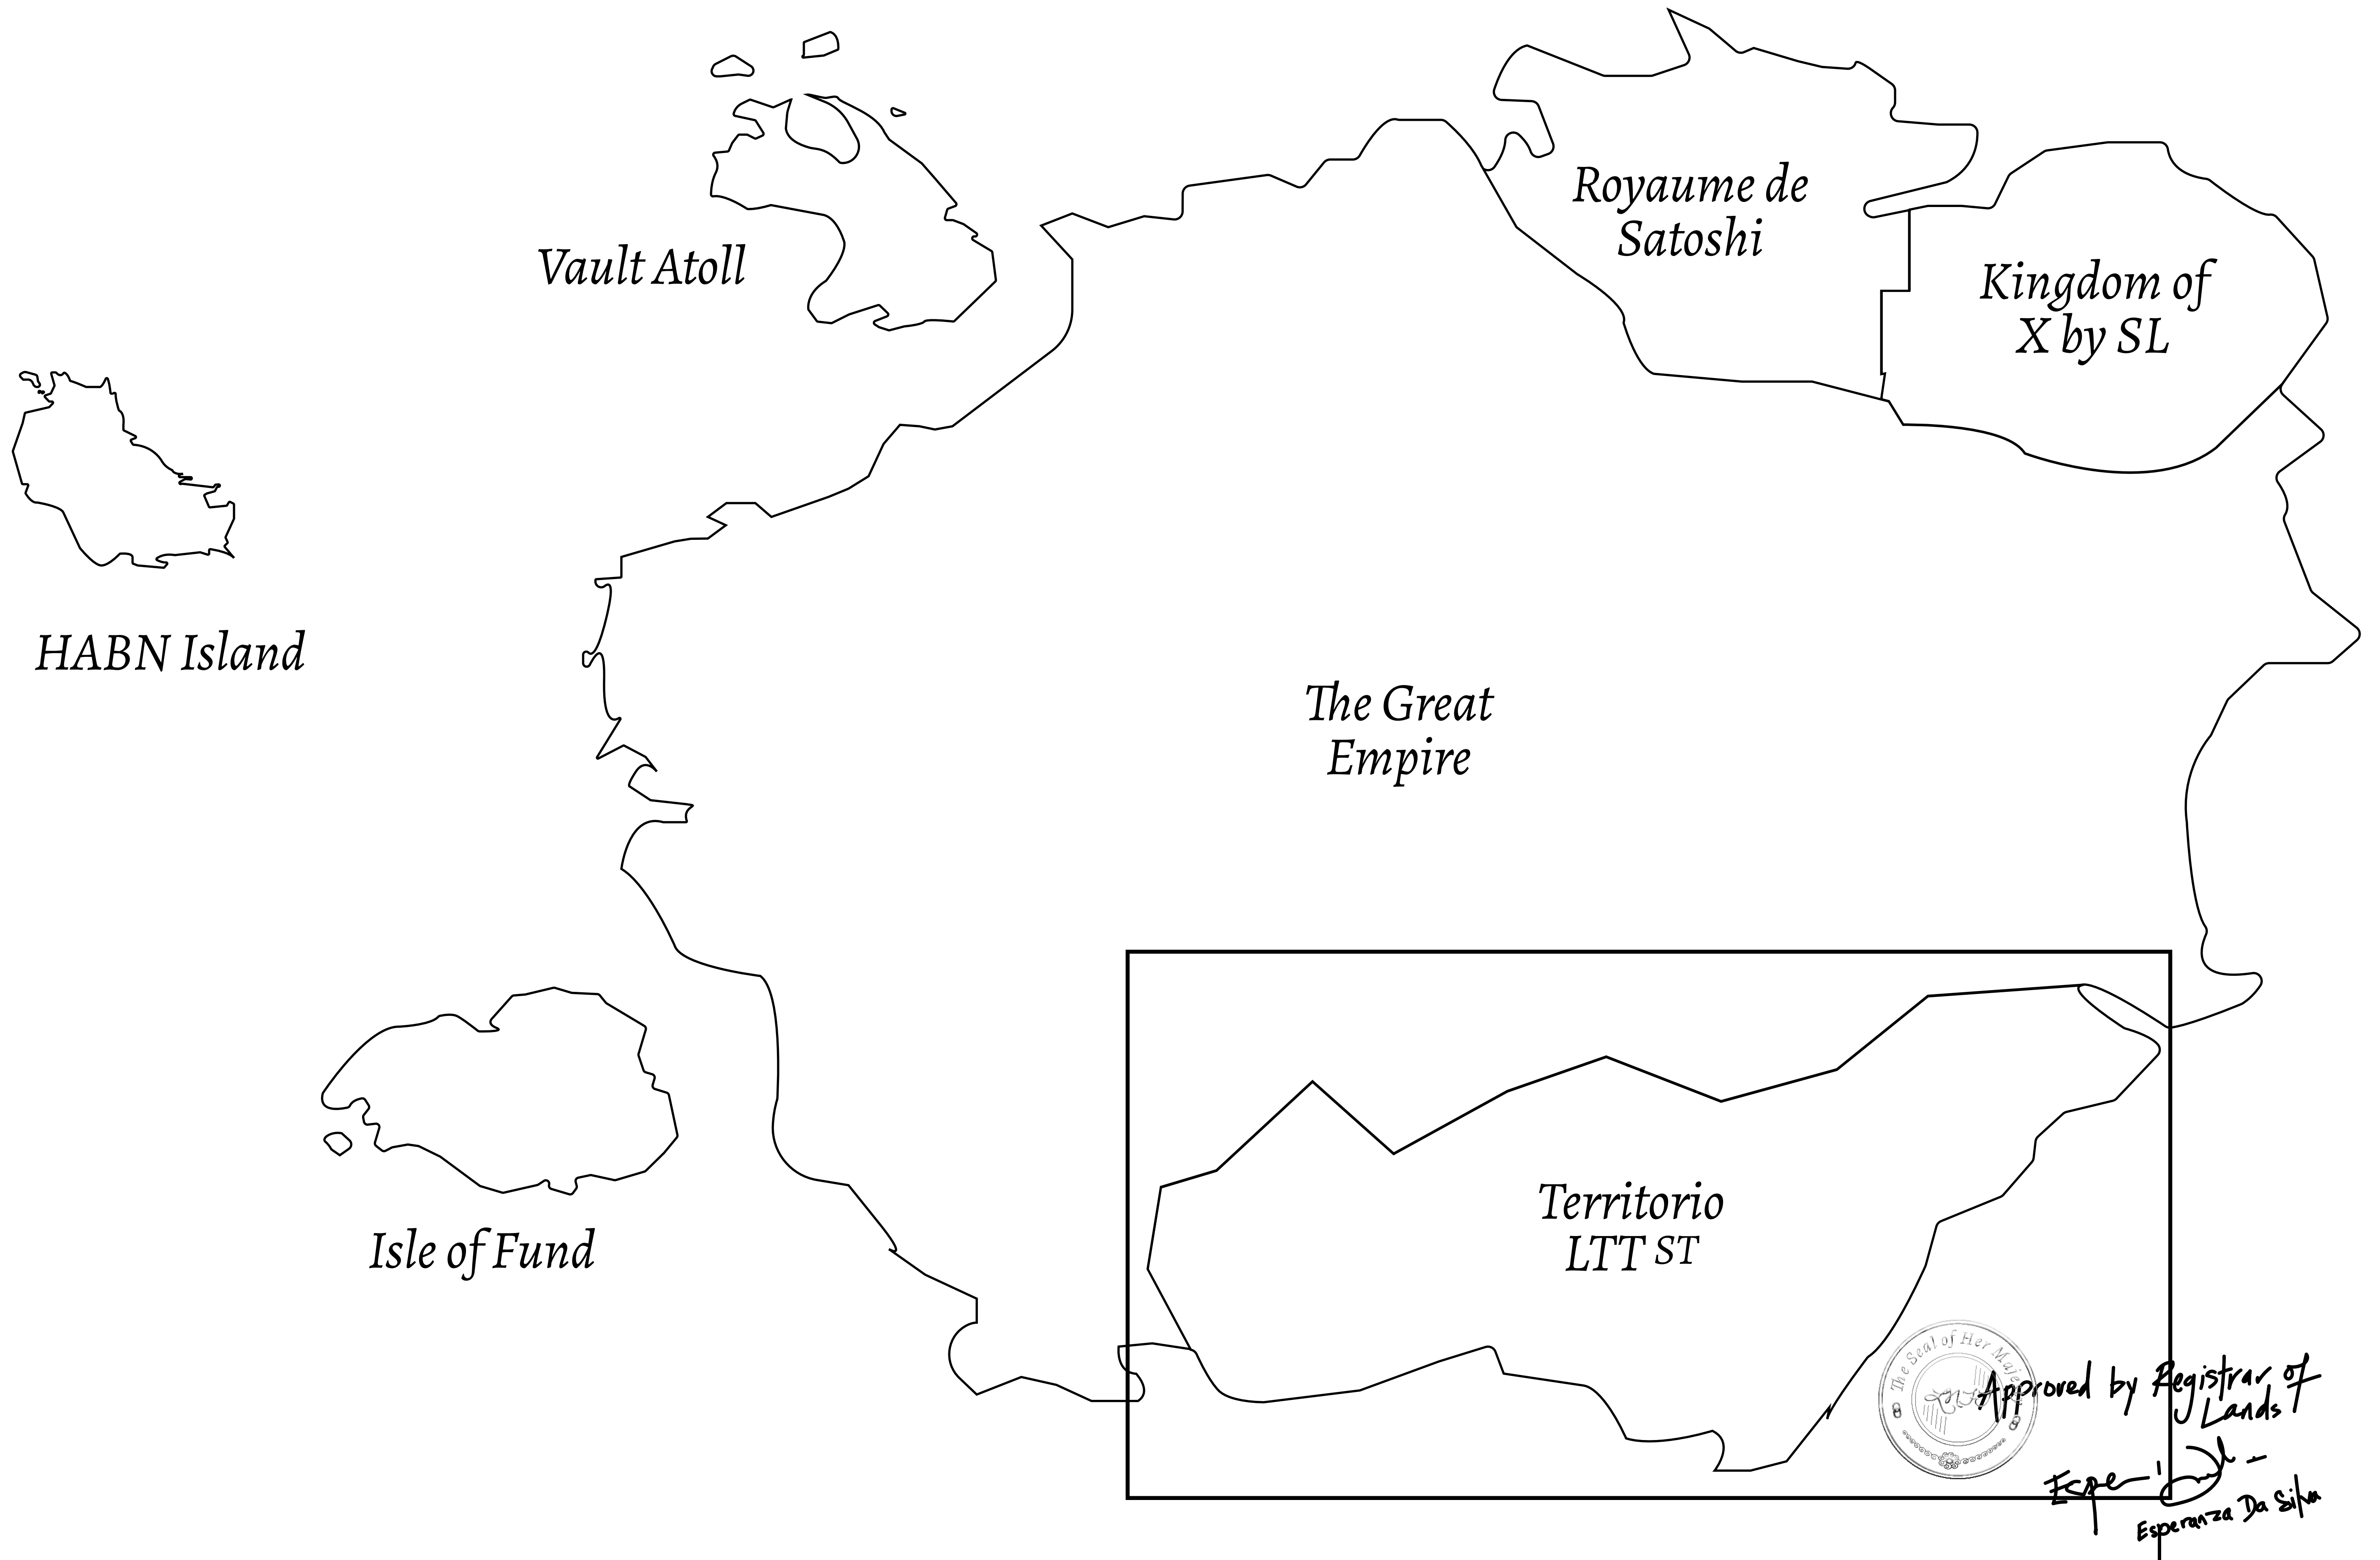

### THE SPANISH ARMADA

The most flamboyant of all of the states, this Spanish-speaking territory houses a clash of cultures. From the LTT trades in the El Mercado district to the solicitations for invites to the Great Empire, and even the traveling Caravans, it is a transient place; people are always on the move on the way to the Great Empire or a trek through the Dividing Range to the Royaume De Satoshi. Commerce uses derivations of LTT such as LTTE, LTTB, and LTTC.

### GEOGRAPHY

COASTLINE	193.03 KM (119.94 MILES)
BORDERS	OCEAN, THE GREAT EMPIRE
HIGHEST POINT	MT ELEUTHERIA +1392 M
LOWEST POINT	PUERTO DE LTT 0 M
PLOTS	1045
SCALE	1:50000

<b>H.M. LNFT Land Registry</b>		TITLE NUMBER	
		<b>T0549-221121</b>	
ADMINISTRATIVE AREA	<b>TERRITORIO LTT ST</b>	ISSUED 22 November 2021 <i>bl.</i>	SCALE 1/50000
OWNER ENTITLEMENT	<b>Type W-T: Share of 0.1% of all BUN sales (rewarded in Credits) plus 1% of all LTT redeemed based on number of NFT Stories minted; Mint 4 NFT Stories</b>		