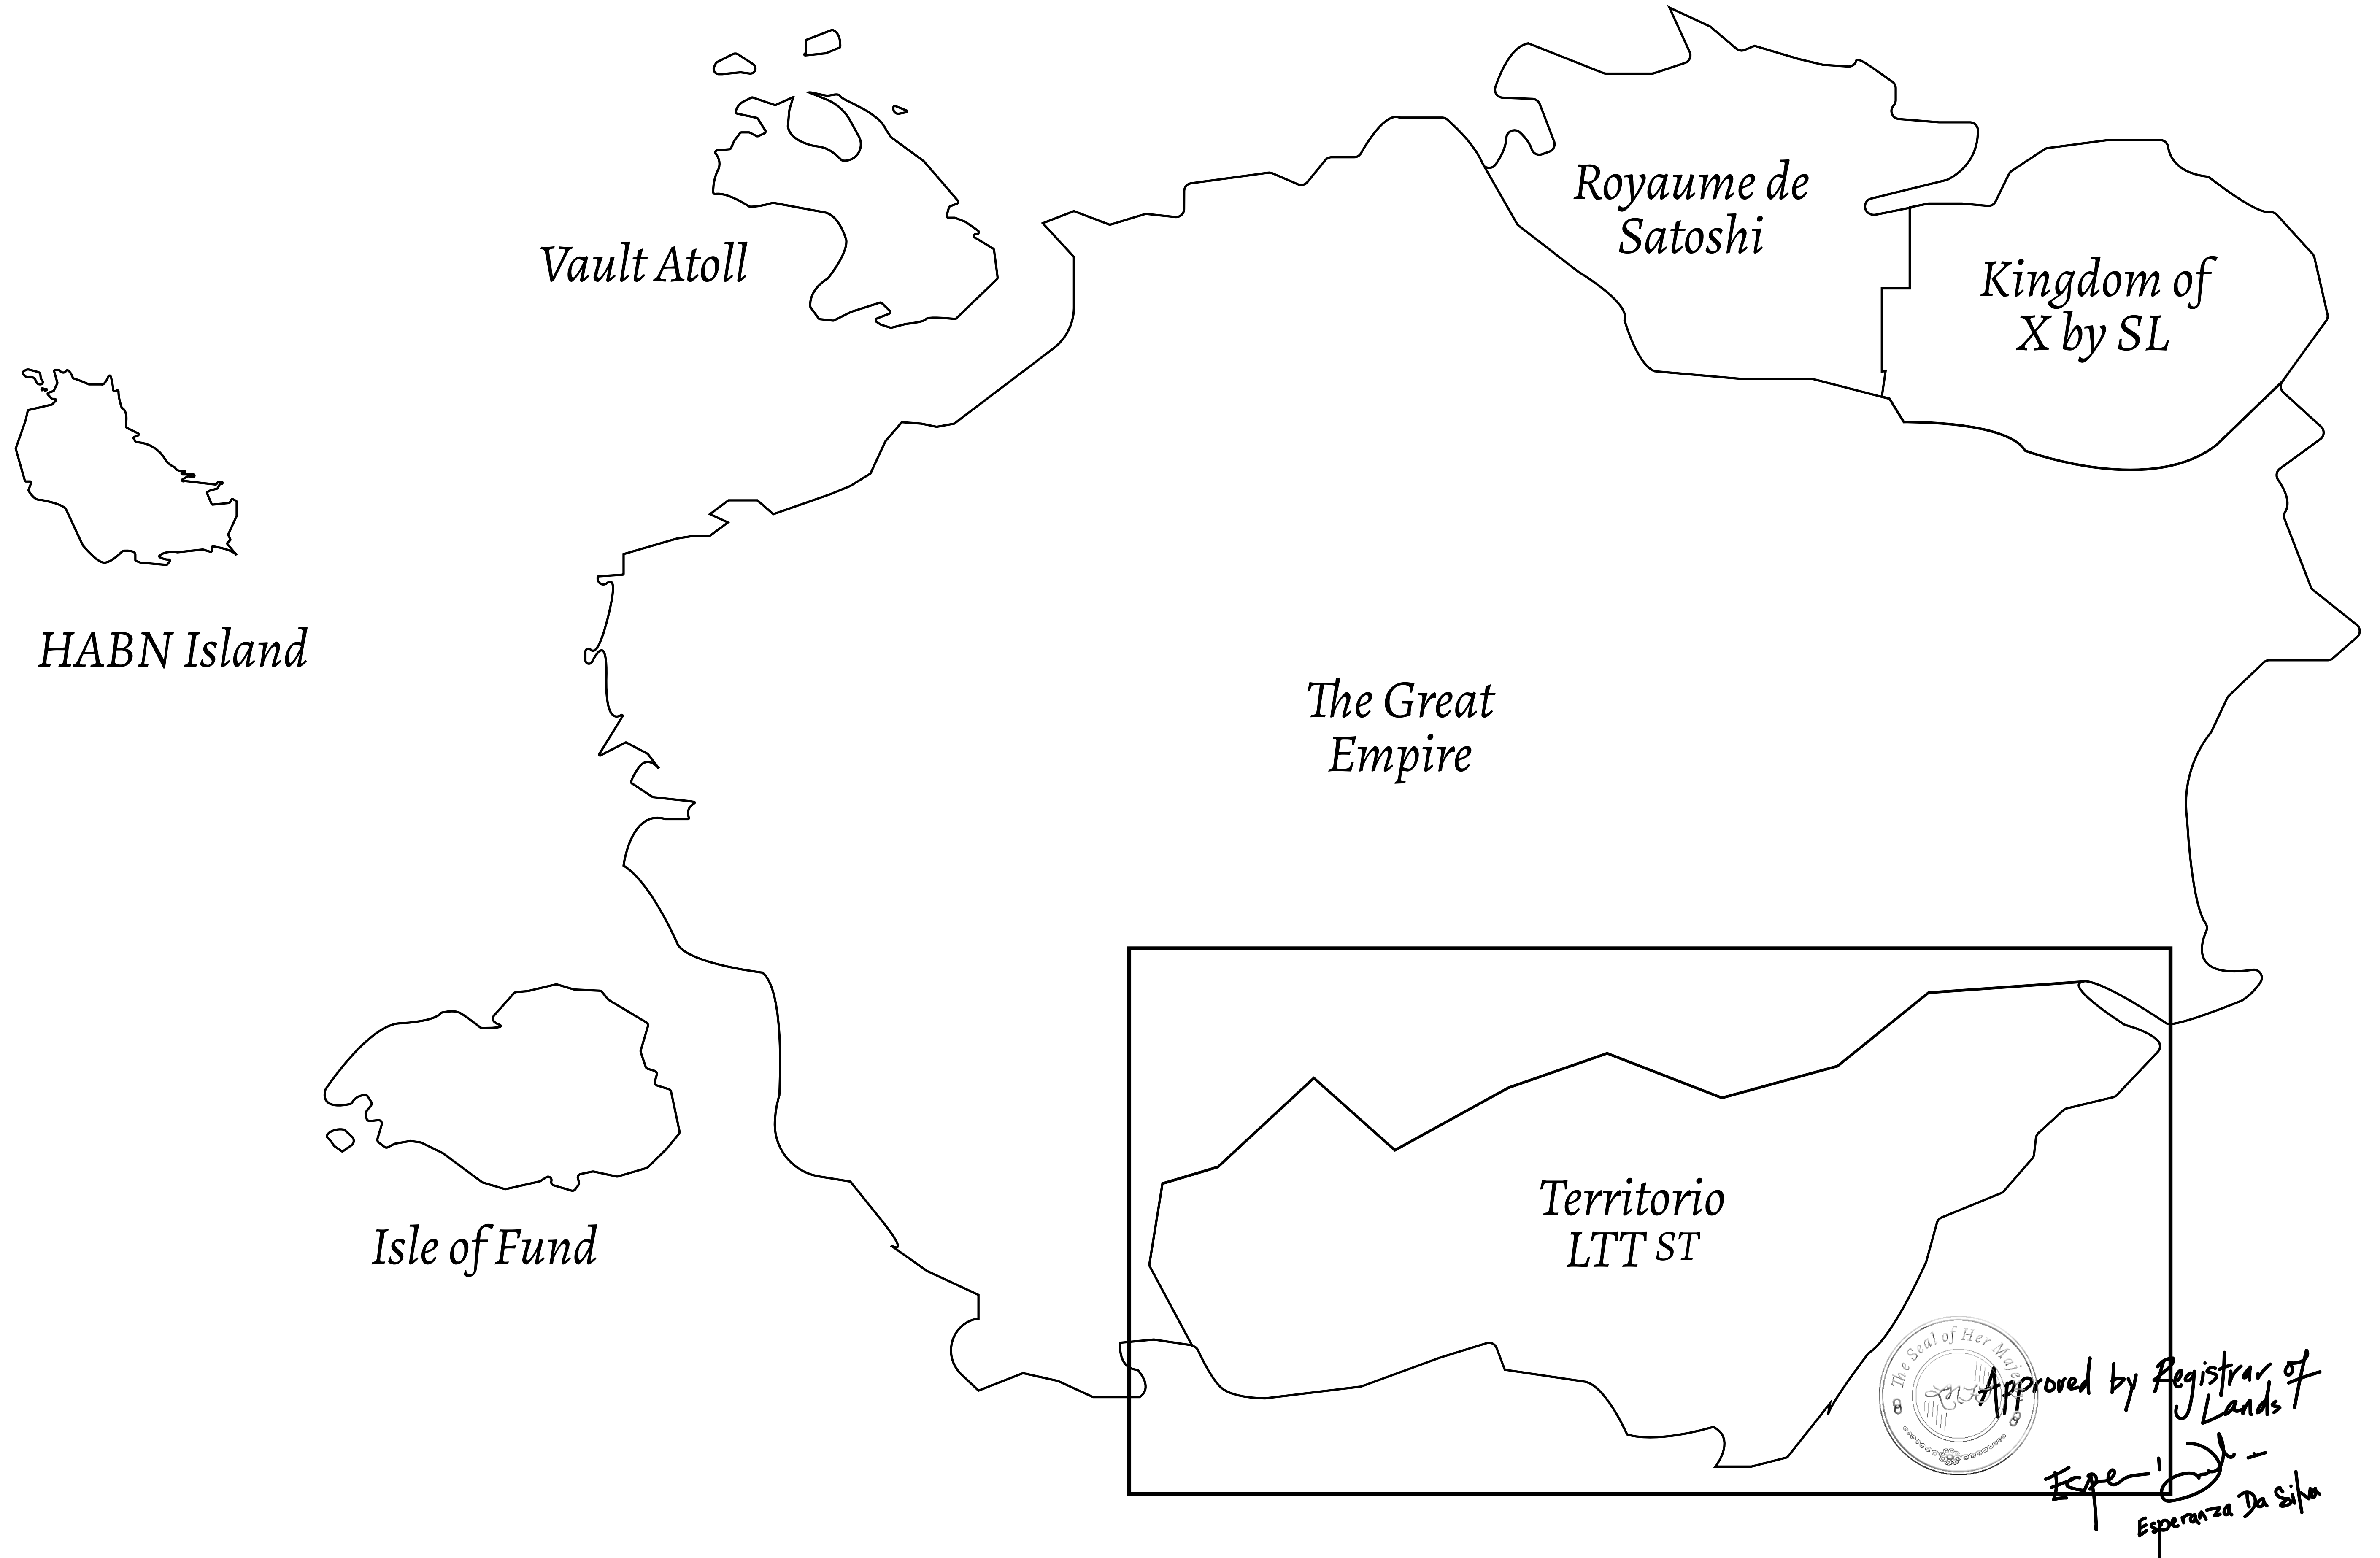

LOOT NFT WORLD

THE SPANISH ARMADA

The most flamboyant of all of the states, this Spanish-speaking territory houses a clash of cultures. From the LTT trades in the El Mercado district to the solicitations for invites to the Great Empire, and even the traveling Caravans, it is a transient place; people are always on the move on the way to the Great Empire or a trek through the Dividing Range to the Royaume De Satoshi. Commerce uses derivations of LTT such as LTTE, LTTB, and LTTC.

GEOGRAPHY

COASTLINE	193.03 KM (119.94 MILES)
BORDERS	OCEAN, THE GREAT EMPIRE
HIGHEST POINT	MT ELEUTHERIA +1392 M
LOWEST POINT	PUERTO DE LTT 0 M
PLOTS	1045
SCALE	1:50000

H.M. LNFT Land Registry		TITLE NUMBER	
		T0525-221121	
ADMINISTRATIVE AREA	TERRITORIO LTT ST	ISSUED 22 November 2021 <i>bl.</i>	SCALE 1/50000
OWNER ENTITLEMENT	Type W-T: Share of 0.1% of all BUN sales (rewarded in Credits) plus 1% of all LTT redeemed based on number of NFT Stories minted; Mint 4 NFT Stories		

T0524

PLOT T0525
BOUNDARY: 2.36 KM

PLOT T0519

PLOT

OFFICIAL PERSPECTIVE SHEET FOR FILING
Indicate vantage point for each drawing. Copy and
mark each sheet required prior to filing.

Guide - Vantage point should be
indicated as shown in the diagram: