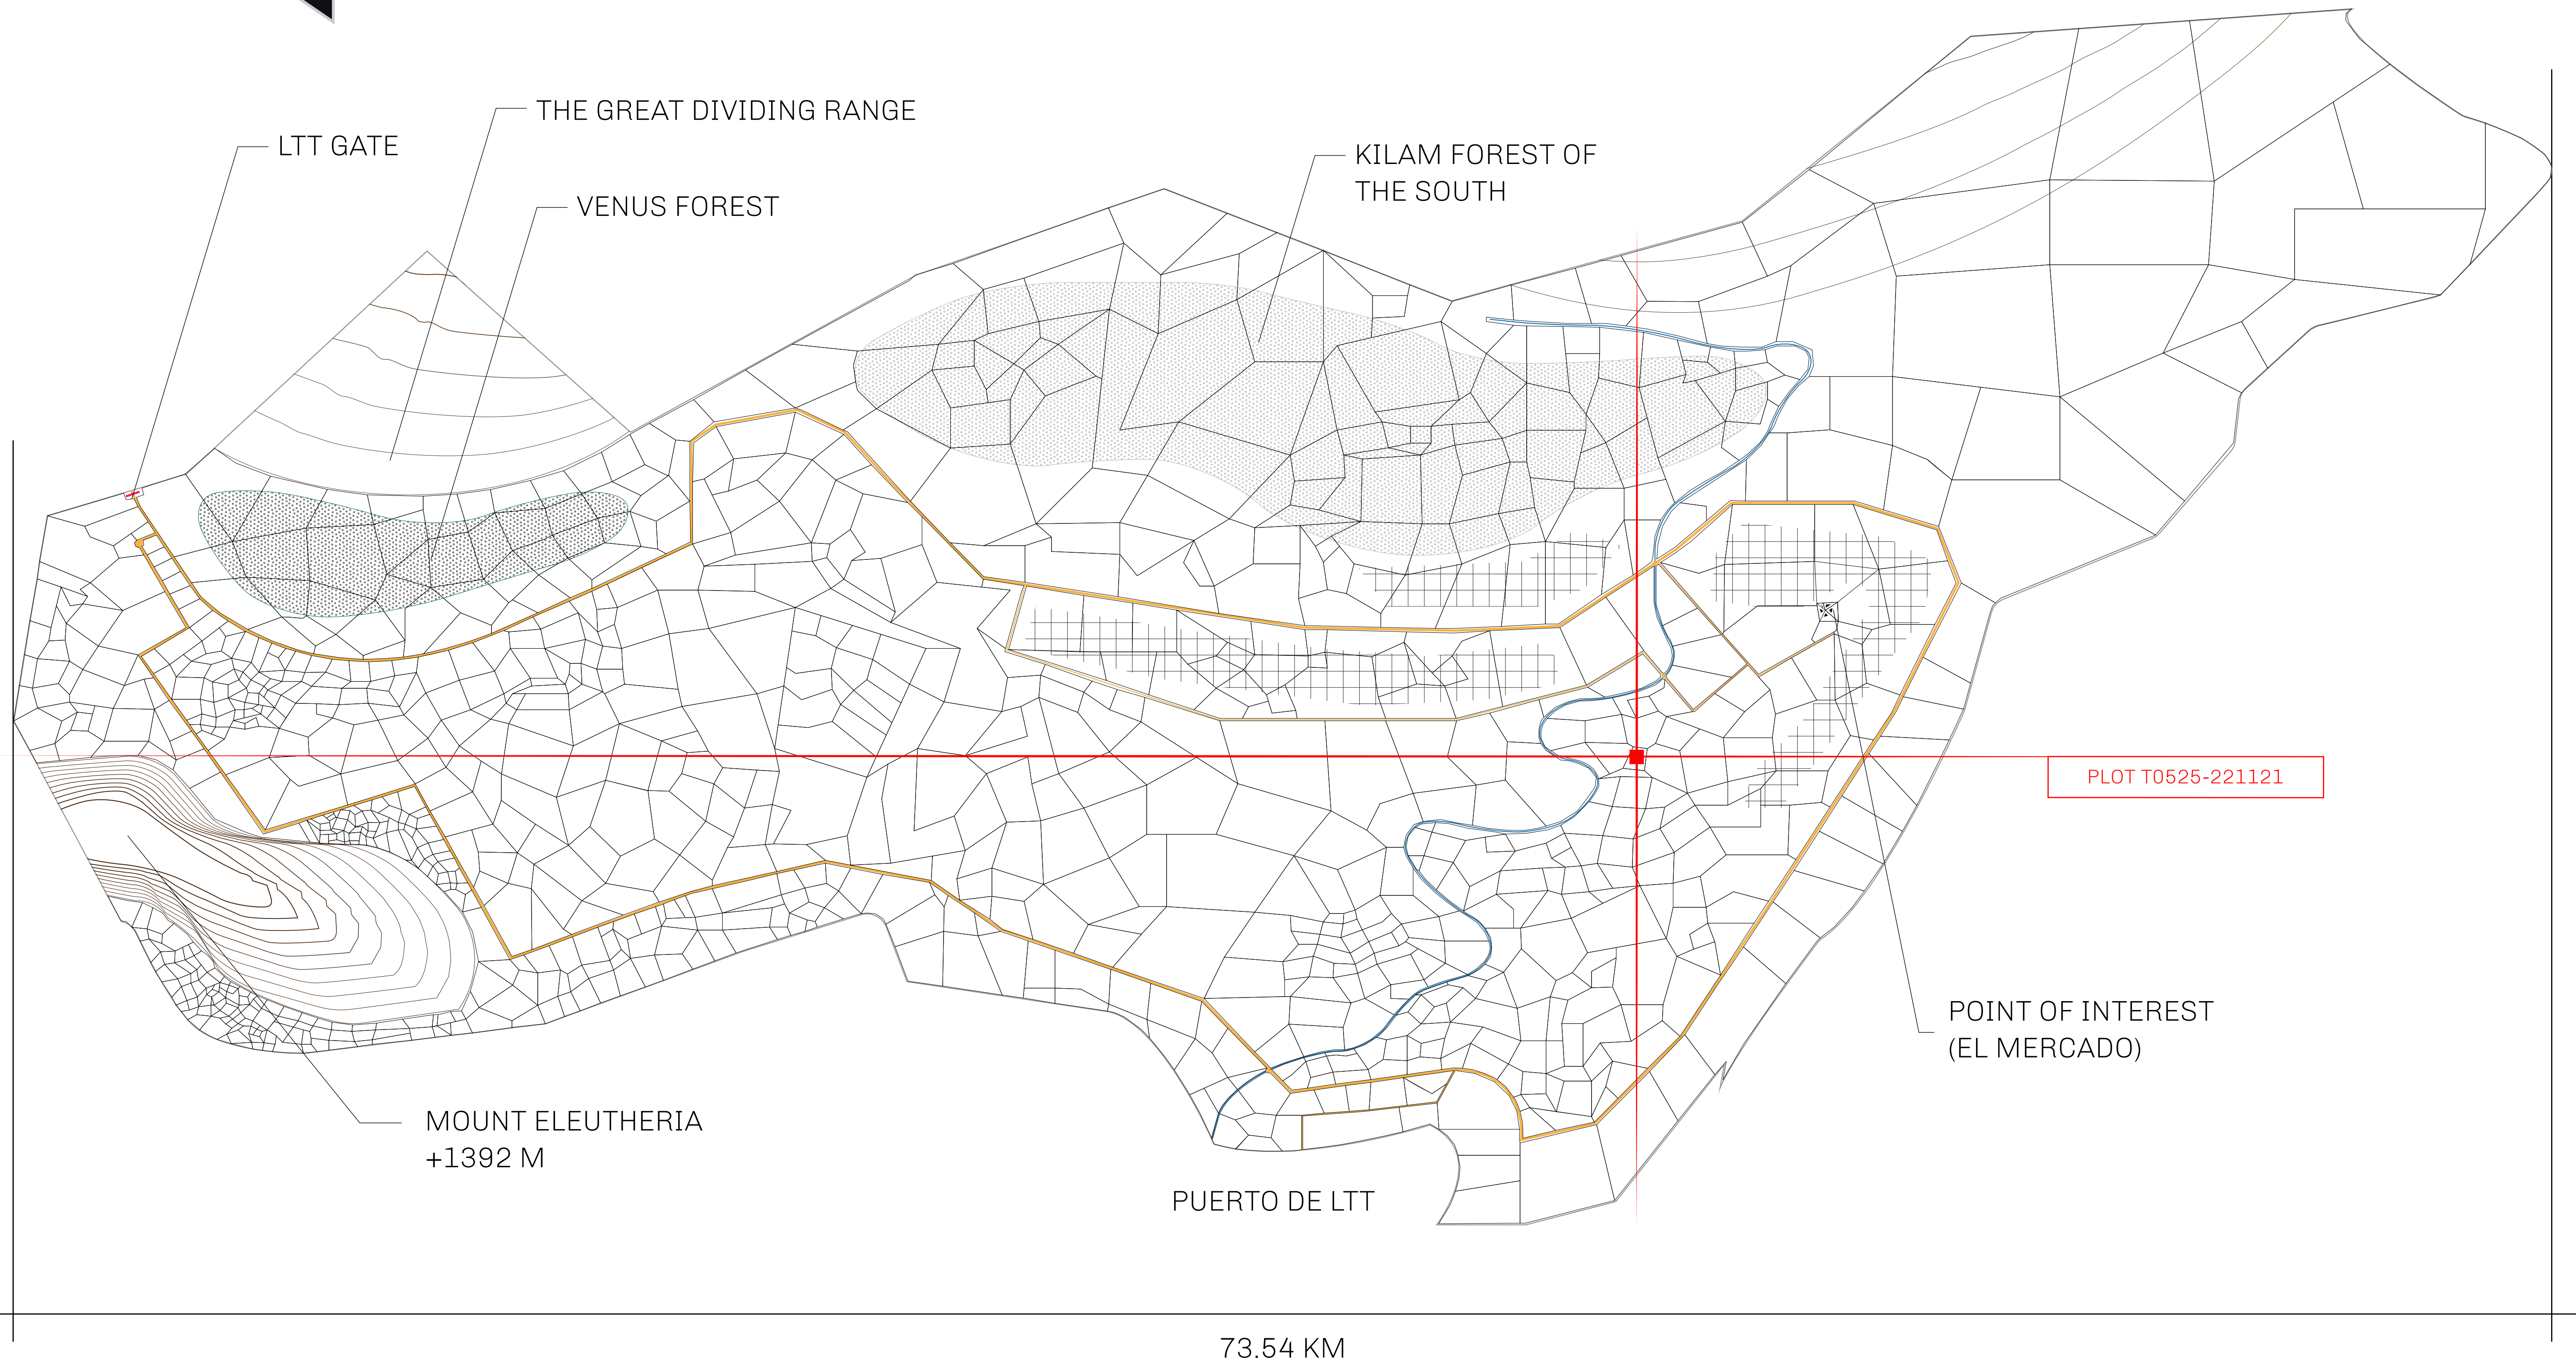

LOOT NFT WORLD

THE SPANISH ARMADA

The most flamboyant of all of the states, this Spanish-speaking territory houses a clash of cultures. From the LTT trades in the El Mercado district to the solicitations for invites to the Great Empire, and even the traveling Caravans, it is a transient place; people are always on the move on the way to the Great Empire or a trek through the Dividing Range to the Royaume De Satoshi. Commerce uses derivations of LTT such as LTTE, LTTB, and LTTC.

GEOGRAPHY

COASTLINE	193.03 KM (119.94 MILES)
BORDERS	OCEAN, THE GREAT EMPIRE
HIGHEST POINT	MT ELEUTHERIA +1392 M
LOWEST POINT	PUERTO DE LTT 0 M
PLOTS	1045
SCALE	1:50000

H.M. LNFT Land Registry		TITLE NUMBER	
		T0525-221121	
ADMINISTRATIVE AREA	TERRITORIO LTT ST	ISSUED 22 November 2021 <i>bl.</i>	SCALE 1/50000
OWNER ENTITLEMENT	Type W-T: Share of 0.1% of all BUN sales (rewarded in Credits) plus 1% of all LTT redeemed based on number of NFT Stories minted; Mint 4 NFT Stories		

T0524

PLOT T0525
BOUNDARY: 2.36 KM

PLOT T0519

PLOT

OFFICIAL PERSPECTIVE SHEET FOR FILING
Indicate vantage point for each drawing. Copy and
mark each sheet required prior to filing.

Guide - Vantage point should be
indicated as shown in the diagram: