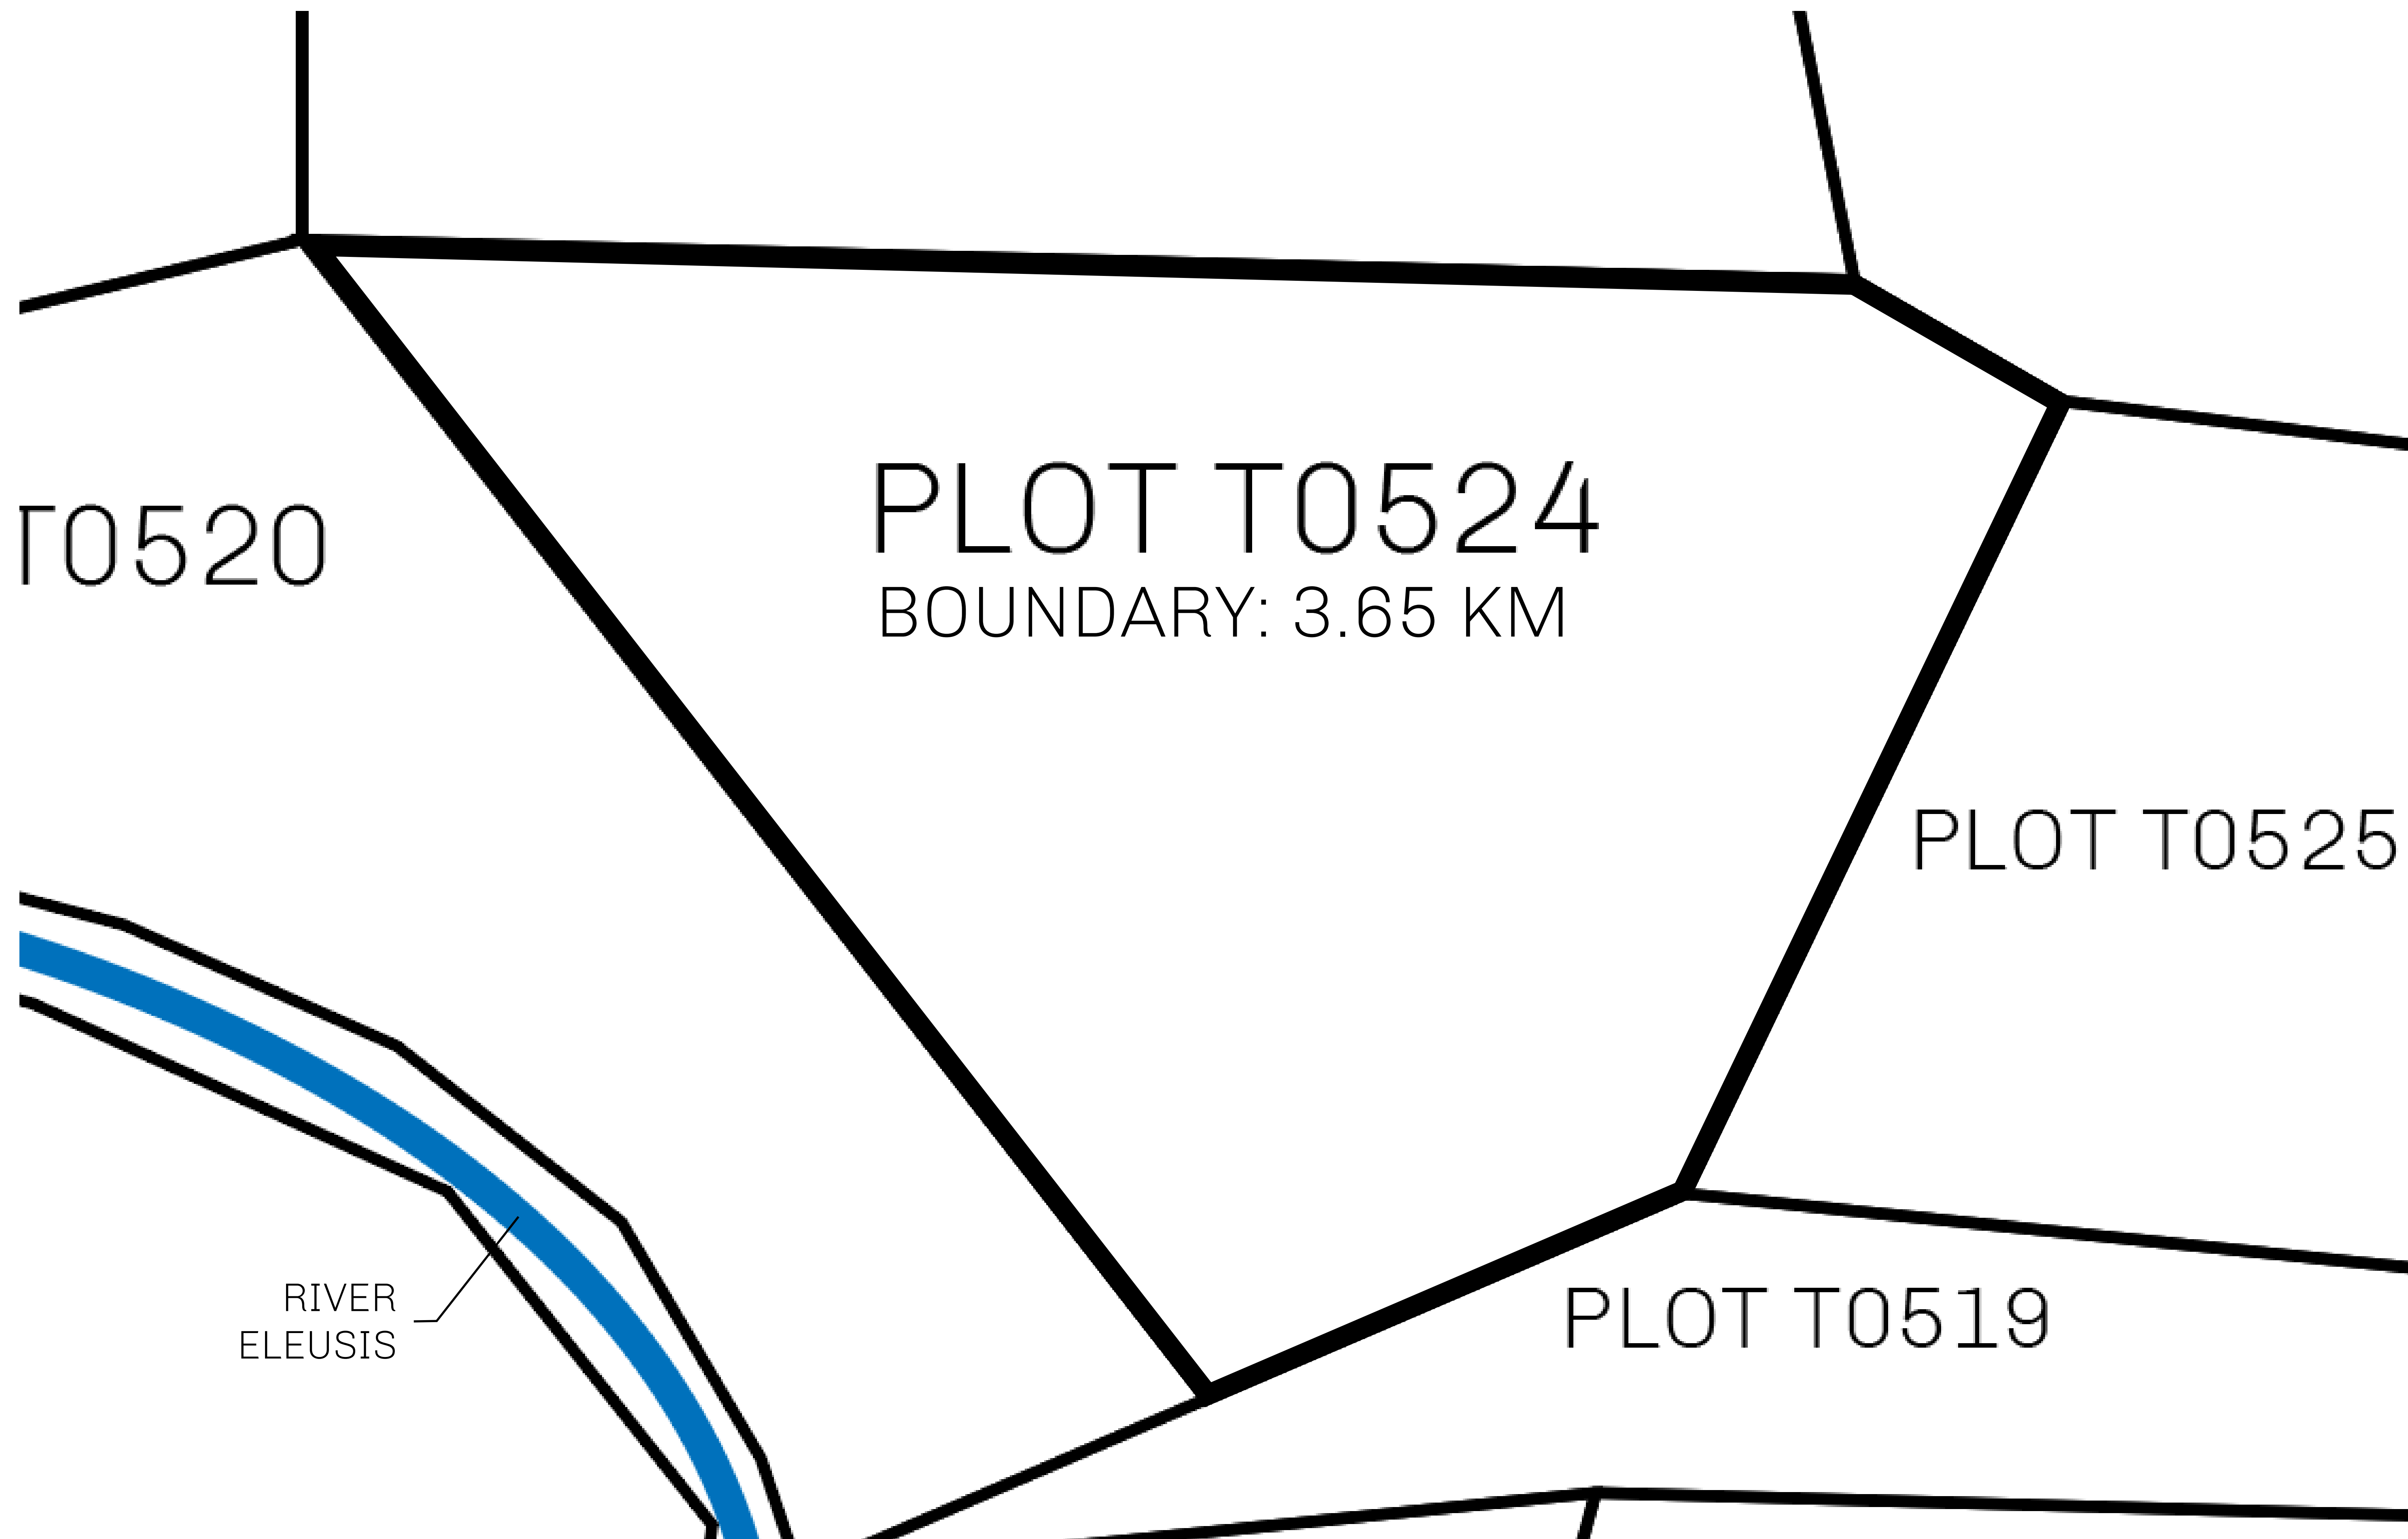

LOOT NFT WORLD

THE SPANISH ARMADA

The most flamboyant of all of the states, this Spanish-speaking territory houses a clash of cultures. From the LTT trades in the El Mercado district to the solicitations for invites to the Great Empire, and even the traveling Caravans, it is a transient place; people are always on the move on the way to the Great Empire or a trek through the Dividing Range to the Royaume De Satoshi. Commerce uses derivations of LTT such as LTTE, LTTB, and LTTC.

GEOGRAPHY

COASTLINE	193.03 KM (119.94 MILES)
BORDERS	OCEAN, THE GREAT EMPIRE
HIGHEST POINT	MT ELEUTHERIA +1392 M
LOWEST POINT	PUERTO DE LTT 0 M
PLOTS	1045
SCALE	1:50000

H.M. LNFT Land Registry		TITLE NUMBER	
		T0524-221121	
ADMINISTRATIVE AREA	TERRITORIO LTT ST	ISSUED 22 November 2021 <i>bl.</i>	SCALE 1/50000
OWNER ENTITLEMENT	Type W-T: Share of 0.1% of all BUN sales (rewarded in Credits) plus 1% of all LTT redeemed based on number of NFT Stories minted; Mint 4 NFT Stories		

OFFICIAL PERSPECTIVE SHEET FOR FILING
Indicate vantage point for each drawing. Copy and
mark each sheet required prior to filing.

Guide - Vantage point should be
indicated as shown in the diagram: