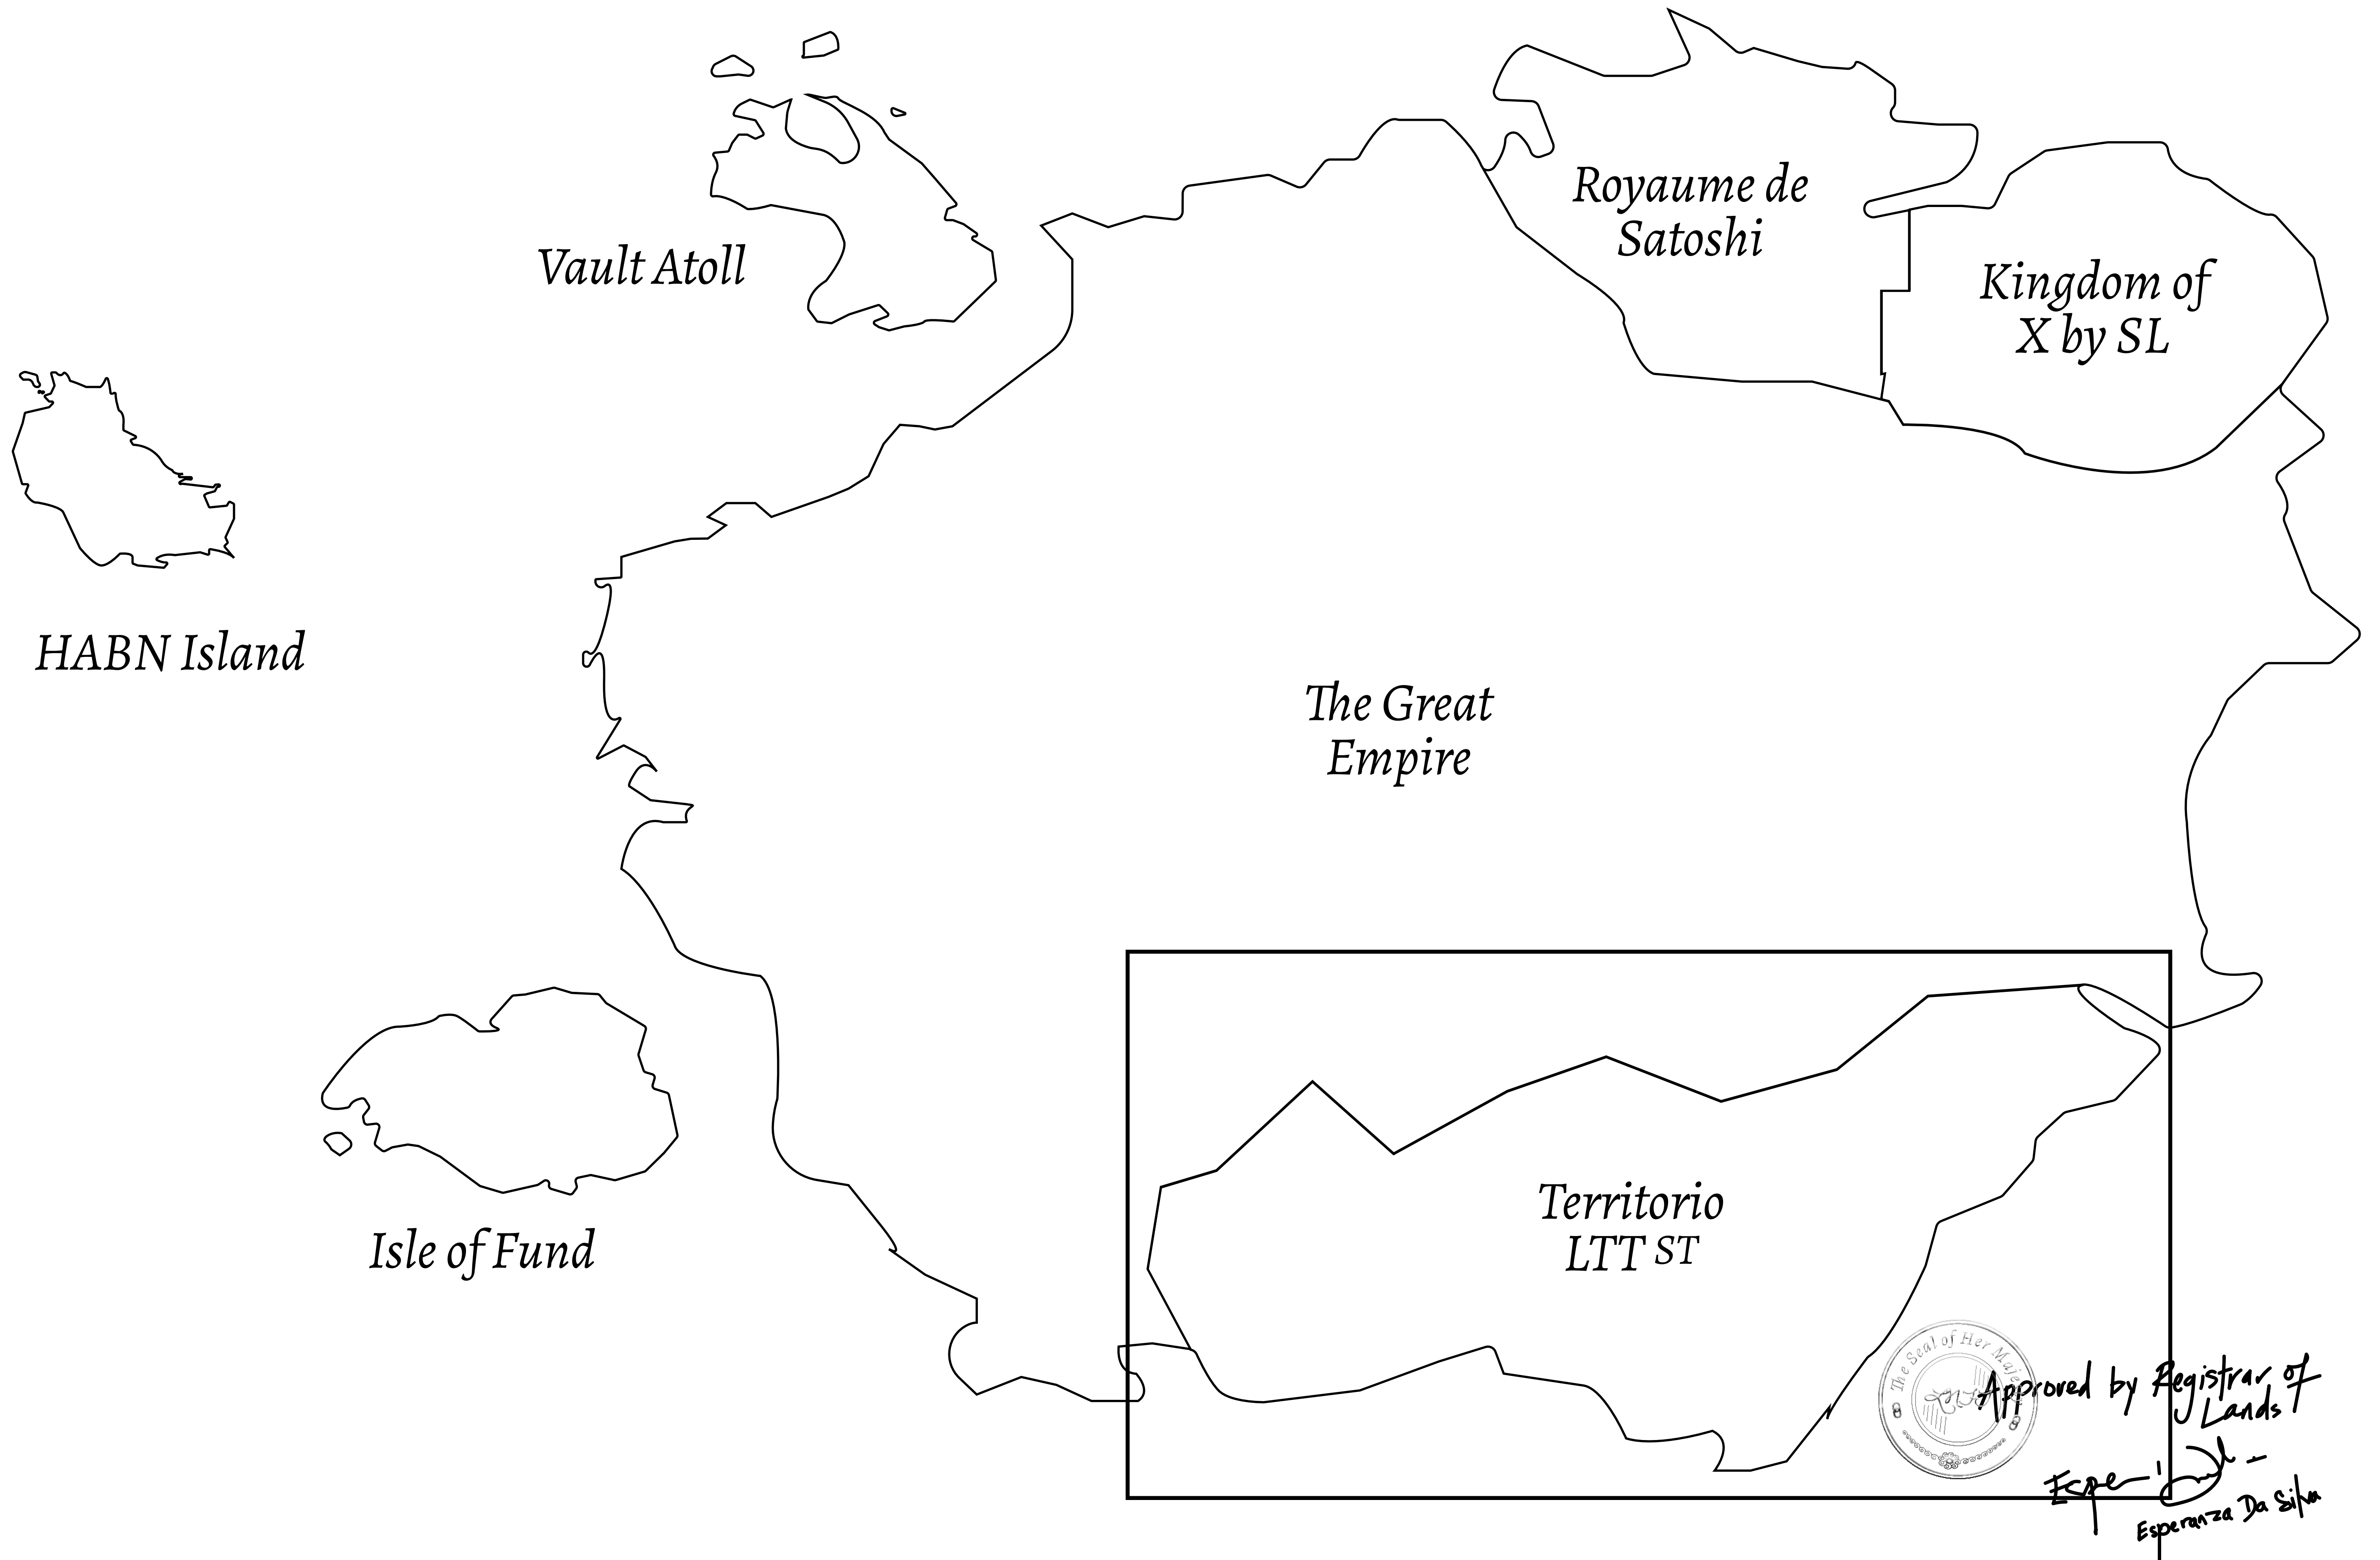

LOOT NFT WORLD

THE SPANISH ARMADA

The most flamboyant of all of the states, this Spanish-speaking territory houses a clash of cultures. From the LTT trades in the El Mercado district to the solicitations for invites to the Great Empire, and even the traveling Caravans, it is a transient place; people are always on the move on the way to the Great Empire or a trek through the Dividing Range to the Royaume De Satoshi. Commerce uses derivations of LTT such as LTTE, LTTB, and LTTC.

GEOGRAPHY

COASTLINE	193.03 KM (119.94 MILES)
BORDERS	OCEAN, THE GREAT EMPIRE
HIGHEST POINT	MT ELEUTHERIA +1392 M
LOWEST POINT	PUERTO DE LTT 0 M
PLOTS	1045
SCALE	1:50000

H.M. LNFT Land Registry		TITLE NUMBER	
		T0524-221121	
ADMINISTRATIVE AREA	TERRITORIO LTT ST	ISSUED 22 November 2021 <i>bl.</i>	SCALE 1/50000
OWNER ENTITLEMENT	Type W-T: Share of 0.1% of all BUN sales (rewarded in Credits) plus 1% of all LTT redeemed based on number of NFT Stories minted; Mint 4 NFT Stories		