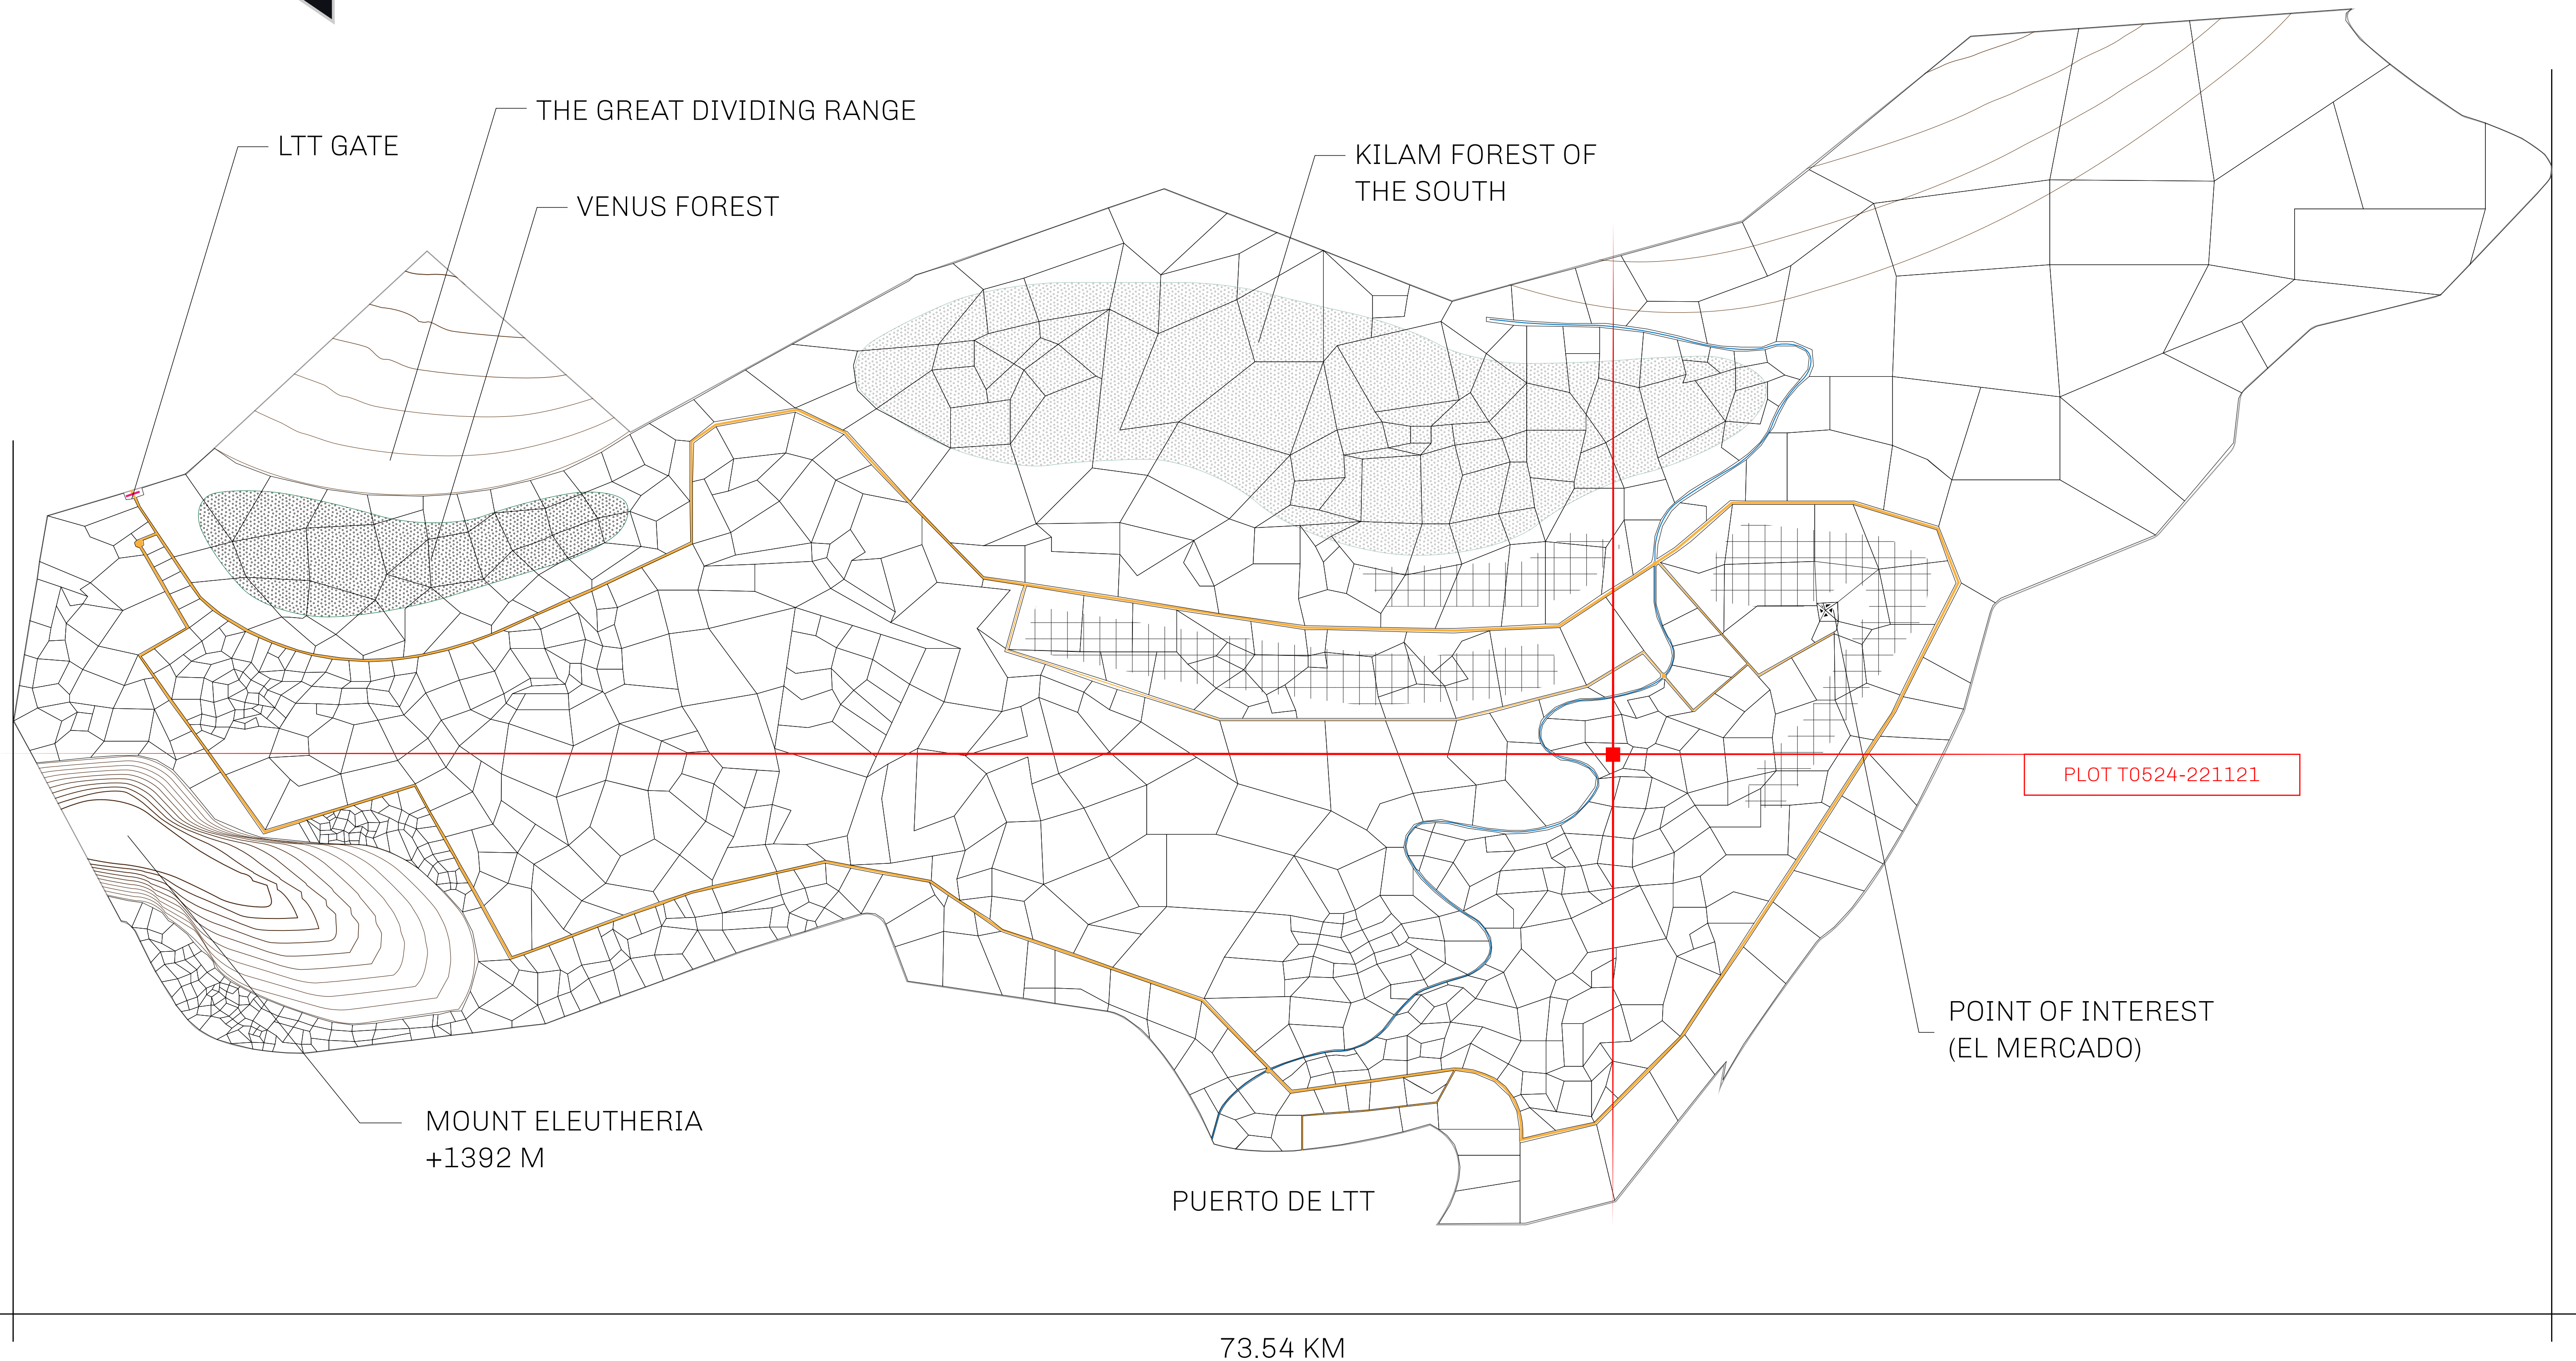

LOOT NFT WORLD

THE SPANISH ARMADA

The most flamboyant of all of the states, this Spanish-speaking territory houses a clash of cultures. From the LTT trades in the El Mercado district to the solicitations for invites to the Great Empire, and even the traveling Caravans, it is a transient place; people are always on the move on the way to the Great Empire or a trek through the Dividing Range to the Royaume De Satoshi. Commerce uses derivations of LTT such as LTTE, LTTB, and LTTC.

GEOGRAPHY

COASTLINE	193.03 KM (119.94 MILES)
BORDERS	OCEAN, THE GREAT EMPIRE
HIGHEST POINT	MT ELEUTHERIA +1392 M
LOWEST POINT	PUERTO DE LTT 0 M
PLOTS	1045
SCALE	1:50000

H.M. LNFT Land Registry		TITLE NUMBER	
		T0524-221121	
ADMINISTRATIVE AREA	TERRITORIO LTT ST	ISSUED 22 November 2021 <i>bl.</i>	SCALE 1/50000
OWNER ENTITLEMENT	Type W-T: Share of 0.1% of all BUN sales (rewarded in Credits) plus 1% of all LTT redeemed based on number of NFT Stories minted; Mint 4 NFT Stories		

OFFICIAL PERSPECTIVE SHEET FOR FILING
Indicate vantage point for each drawing. Copy and
mark each sheet required prior to filing.

Guide - Vantage point should be
indicated as shown in the diagram: