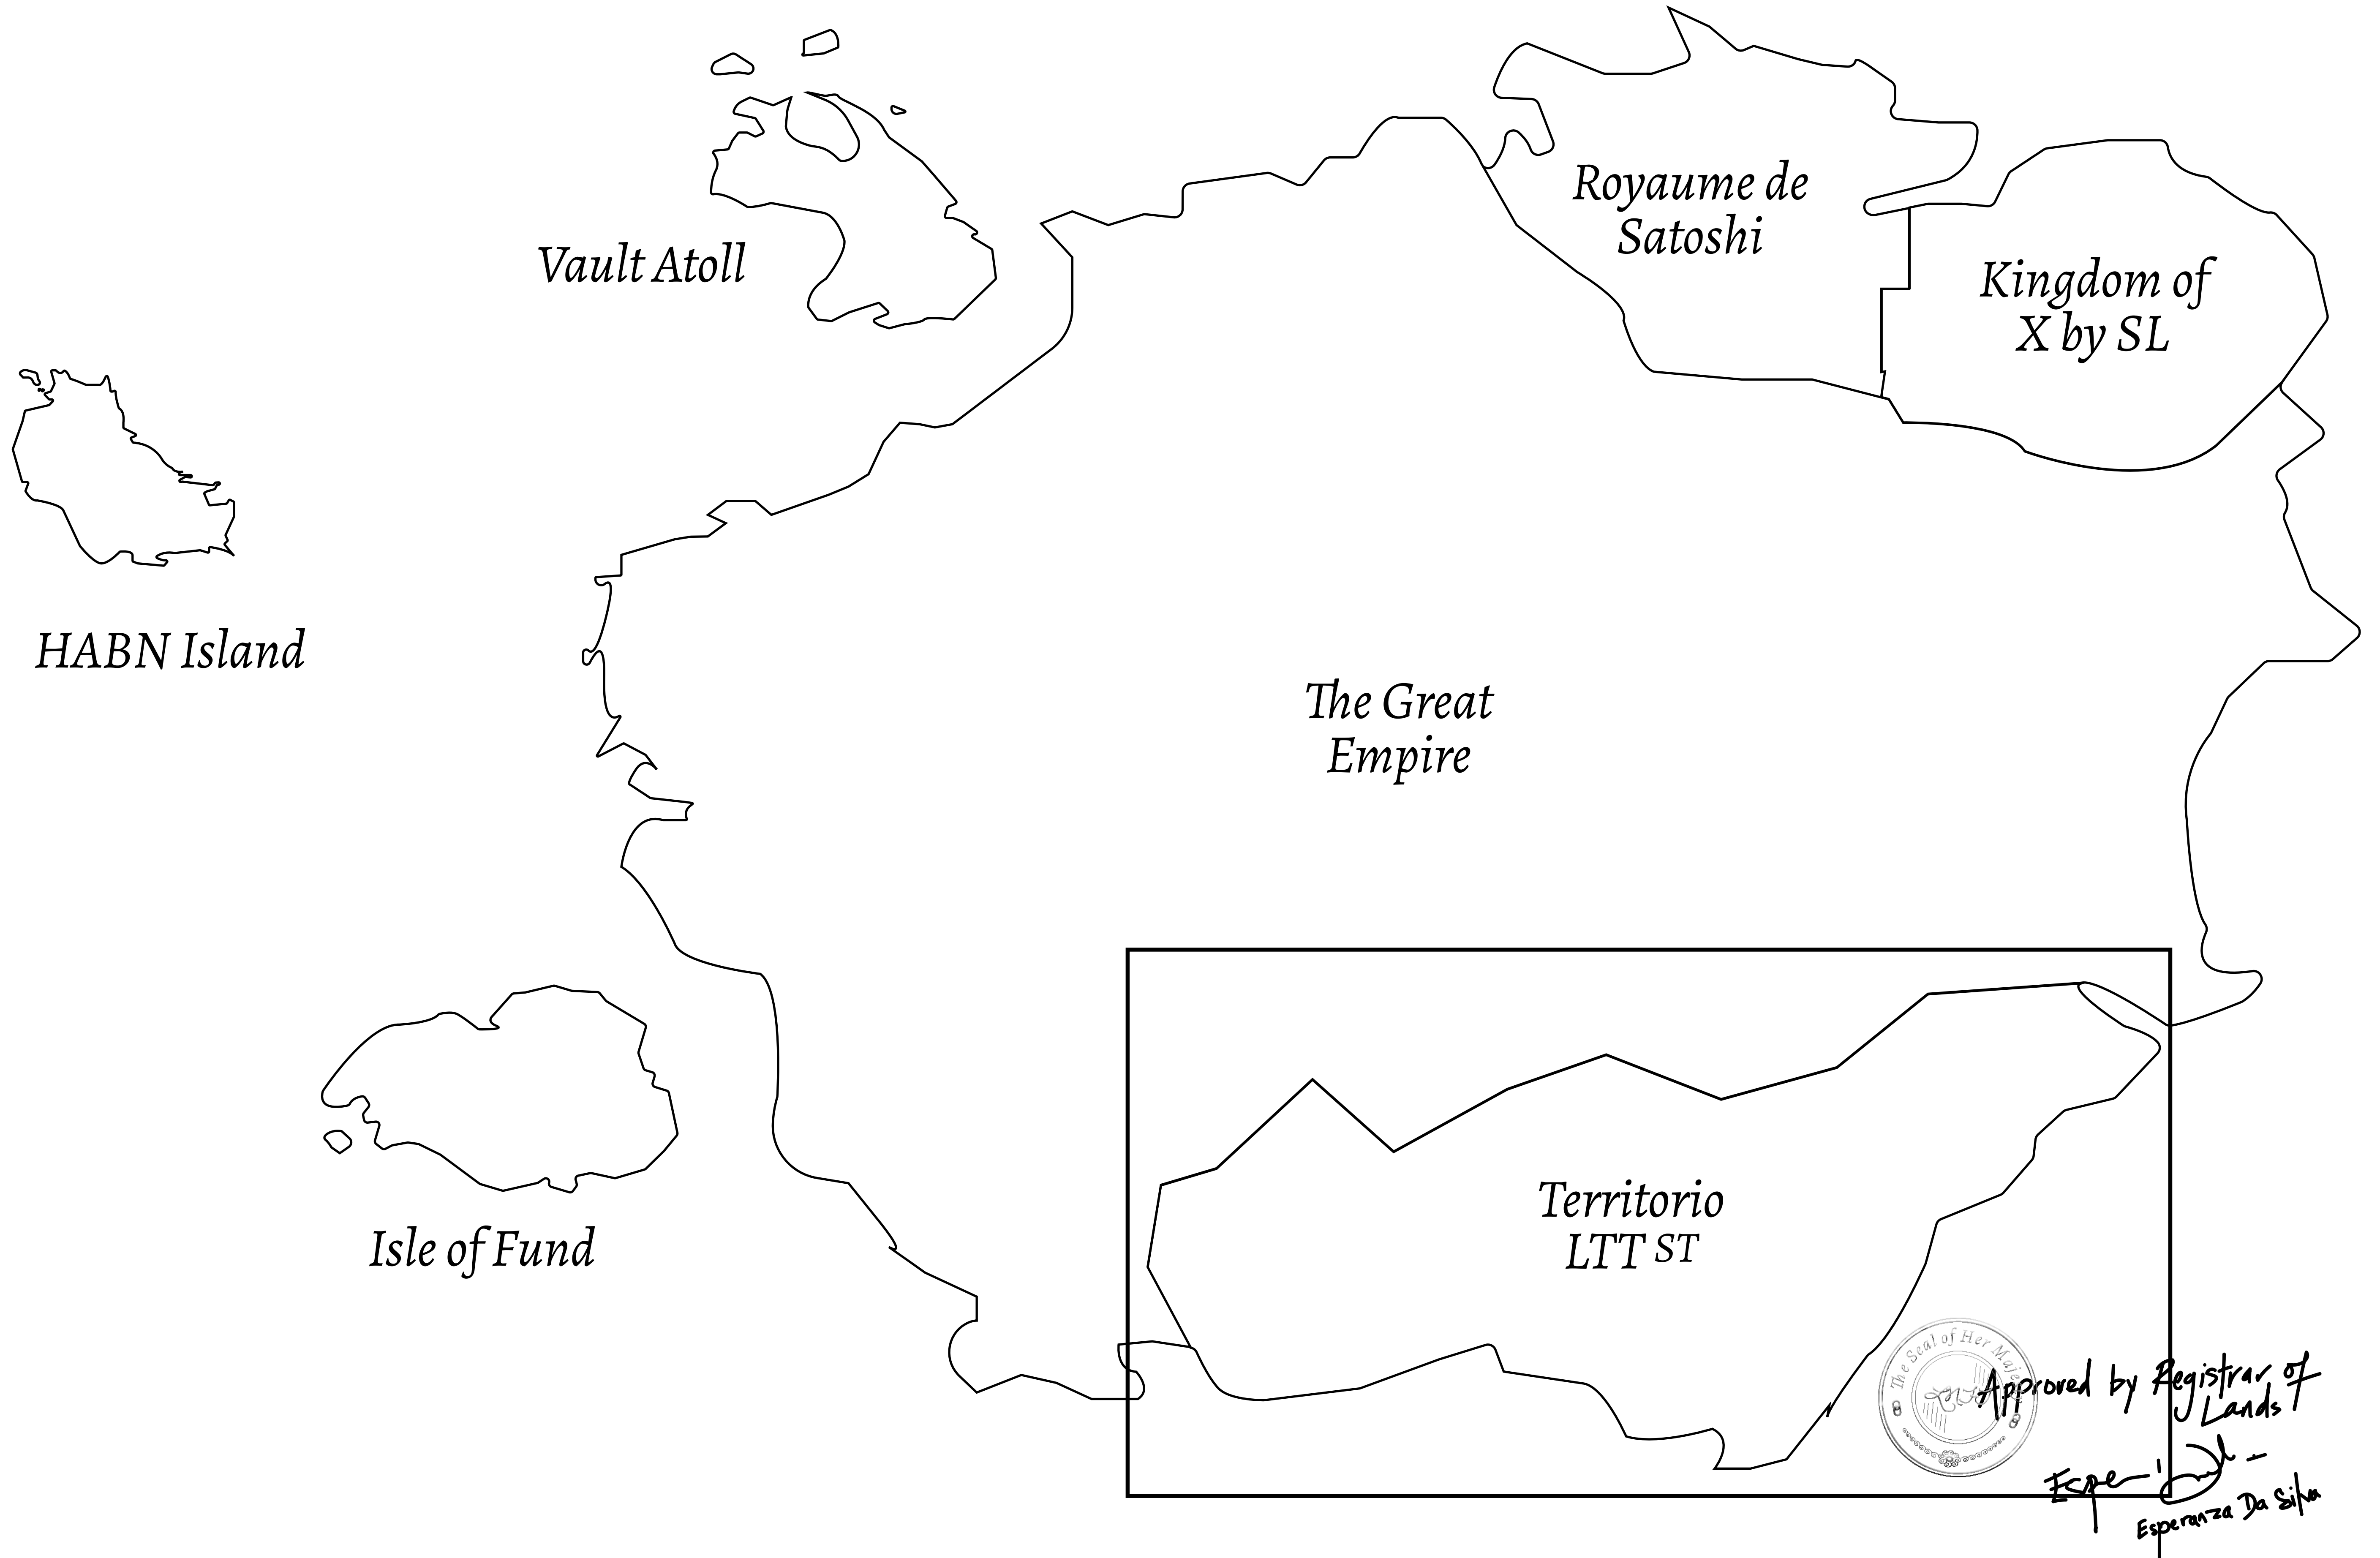

LOOT NFT WORLD

THE SPANISH ARMADA

The most flamboyant of all of the states, this Spanish-speaking territory houses a clash of cultures. From the LTT trades in the El Mercado district to the solicitations for invites to the Great Empire, and even the traveling Caravans, it is a transient place; people are always on the move on the way to the Great Empire or a trek through the Dividing Range to the Royaume De Satoshi. Commerce uses derivations of LTT such as LTTE, LTTB, and LTTTC.

GEOGRAPHY

COASTLINE	193.03 KM (119.94 MILES)
BORDERS	OCEAN, THE GREAT EMPIRE
HIGHEST POINT	MT ELEUTHERIA +1392 M
LOWEST POINT	PUERTO DE LTT 0 M
PLOTS	1045
SCALE	1:50000

H.M. LNFT Land Registry		TITLE NUMBER	
		T0512-221121	
ADMINISTRATIVE AREA	TERRITORIO LTT ST	ISSUED 22 November 2021 <i>bl.</i>	SCALE 1/50000
OWNER ENTITLEMENT	Type W-T: Share of 0.1% of all BUN sales (rewarded in Credits) plus 1% of all LTT redeemed based on number of NFT Stories minted; Mint 4 NFT Stories		