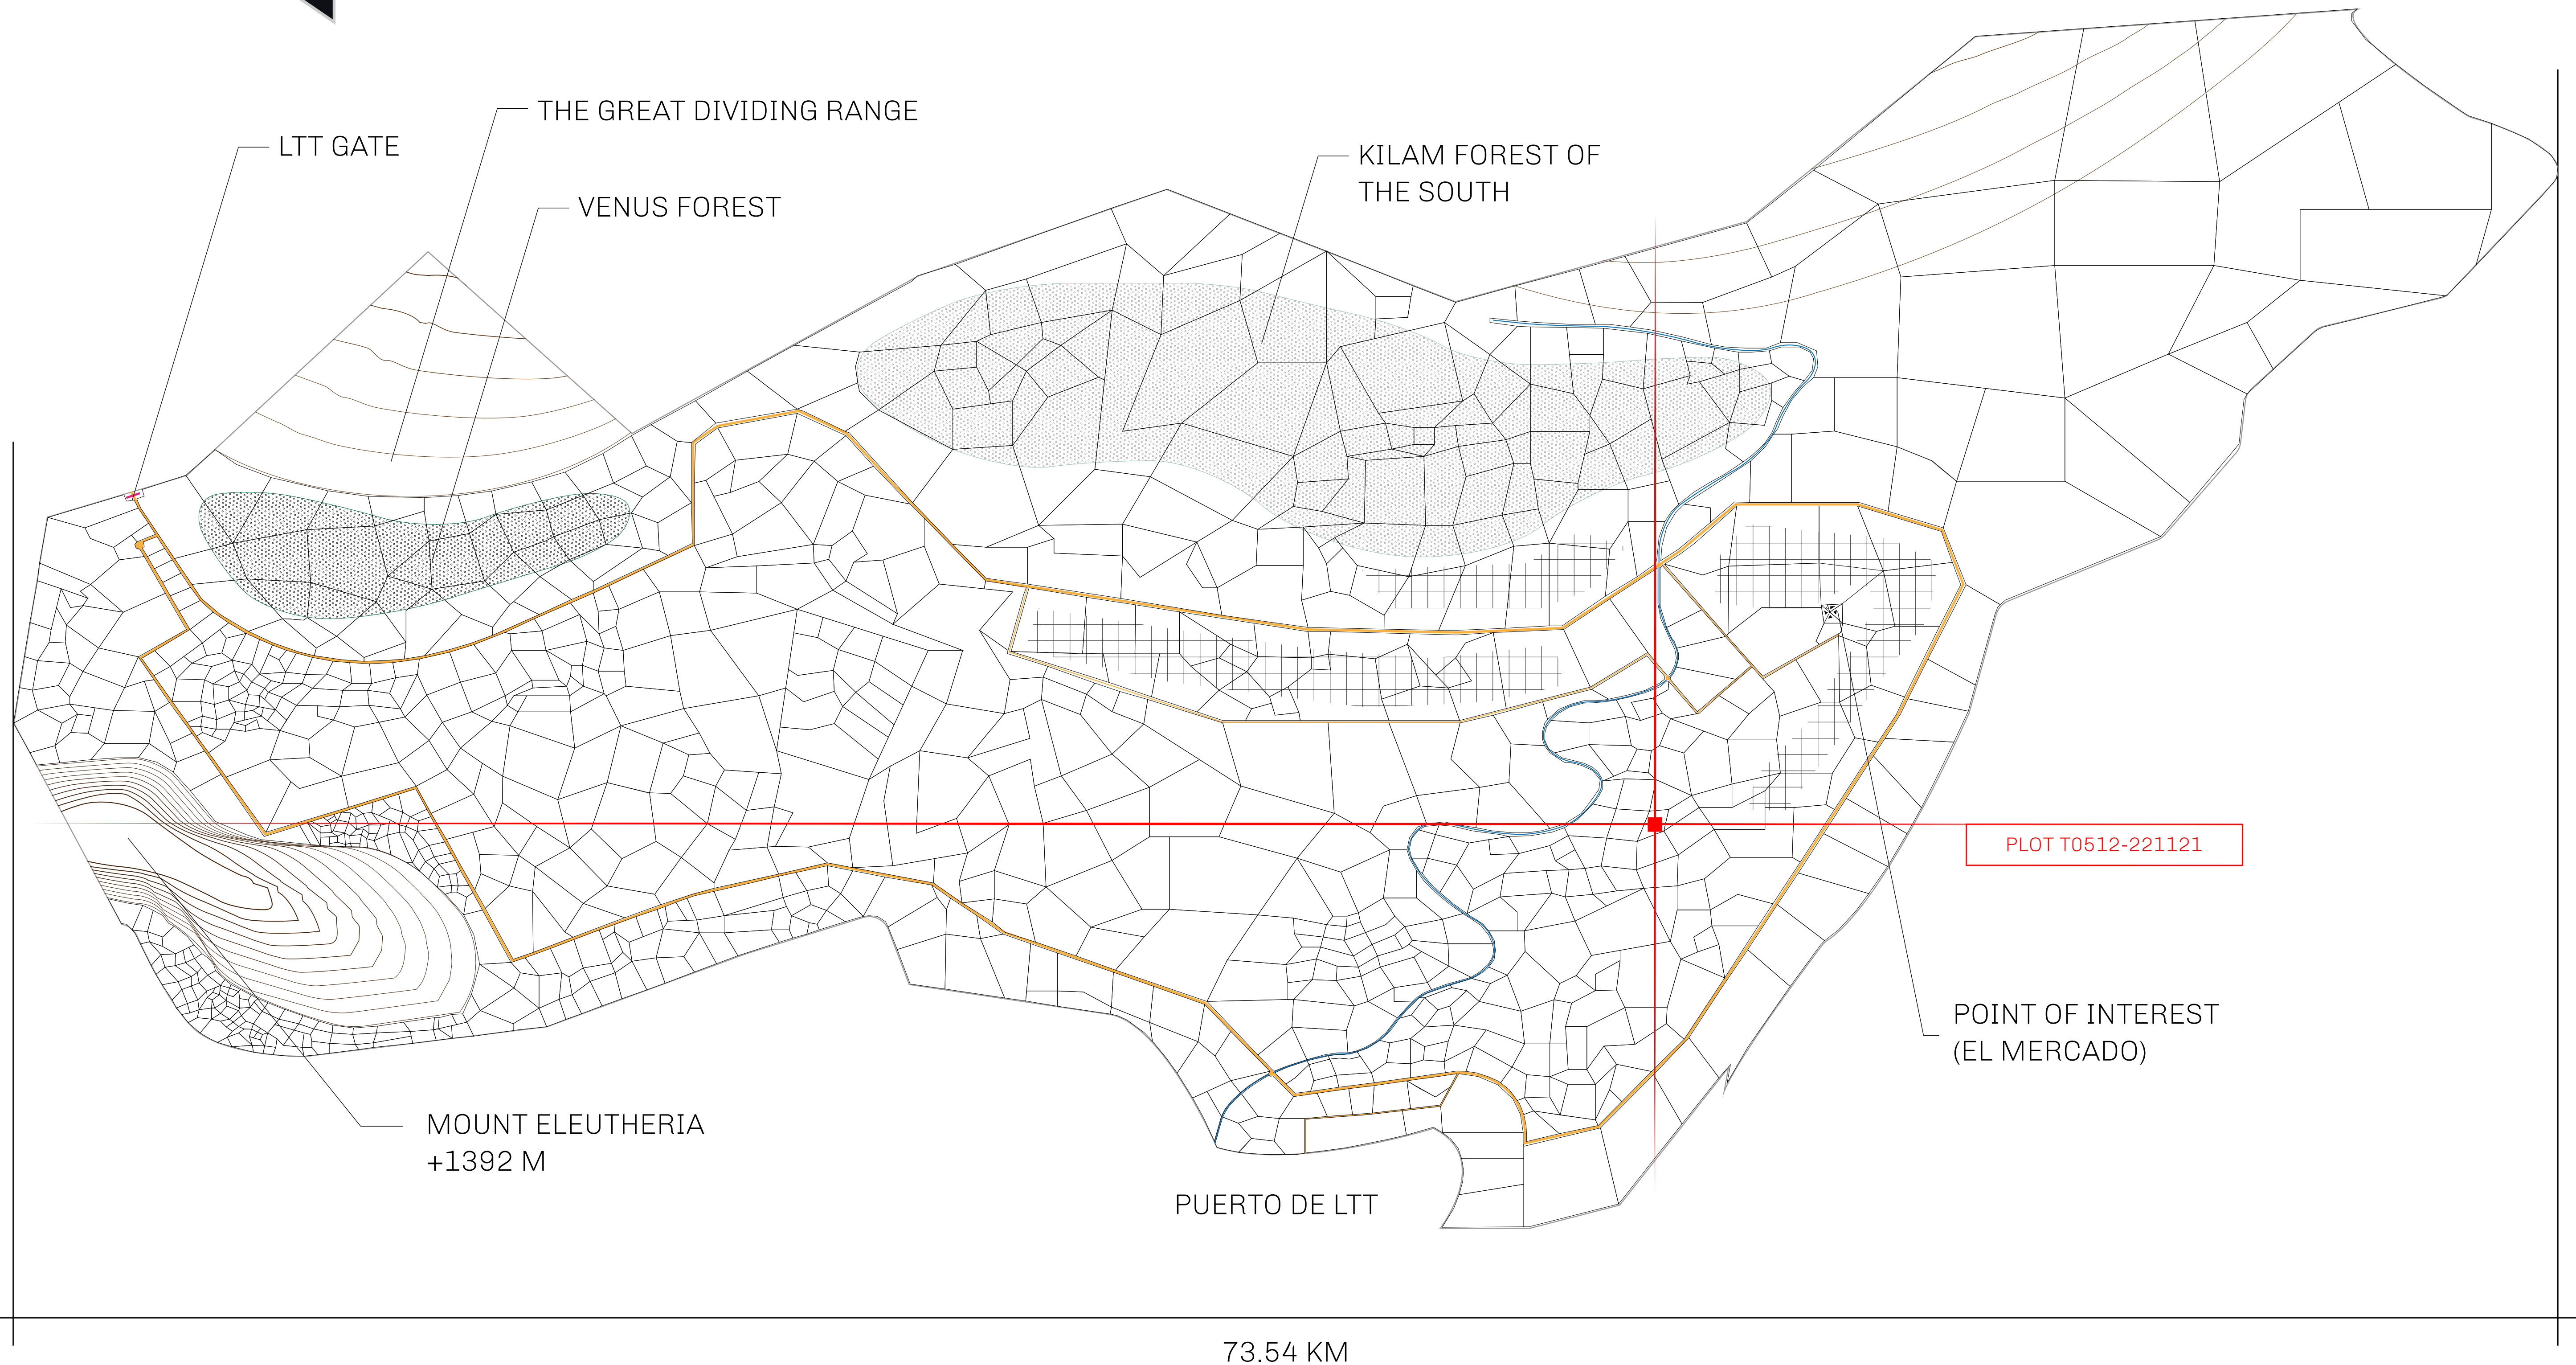

LOOT NFT WORLD

THE SPANISH ARMADA

The most flamboyant of all of the states, this Spanish-speaking territory houses a clash of cultures. From the LTT trades in the El Mercado district to the solicitations for invites to the Great Empire, and even the traveling Caravans, it is a transient place; people are always on the move on the way to the Great Empire or a trek through the Dividing Range to the Royaume De Satoshi. Commerce uses derivations of LTT such as LTTE, LTTB, and LTTTC.

GEOGRAPHY

COASTLINE	193.03 KM (119.94 MILES)
BORDERS	OCEAN, THE GREAT EMPIRE
HIGHEST POINT	MT ELEUTHERIA +1392 M
LOWEST POINT	PUERTO DE LTT 0 M
PLOTS	1045
SCALE	1:50000

H.M. LNFT Land Registry		TITLE NUMBER	
		T0512-221121	
ADMINISTRATIVE AREA	TERRITORIO LTT ST	ISSUED 22 November 2021 <i>bl.</i>	SCALE 1/50000
OWNER ENTITLEMENT	Type W-T: Share of 0.1% of all BUN sales (rewarded in Credits) plus 1% of all LTT redeemed based on number of NFT Stories minted; Mint 4 NFT Stories		

OFFICIAL PERSPECTIVE SHEET FOR FILING
Indicate vantage point for each drawing. Copy and
mark each sheet required prior to filing.

Guide - Vantage point should be
indicated as shown in the diagram: