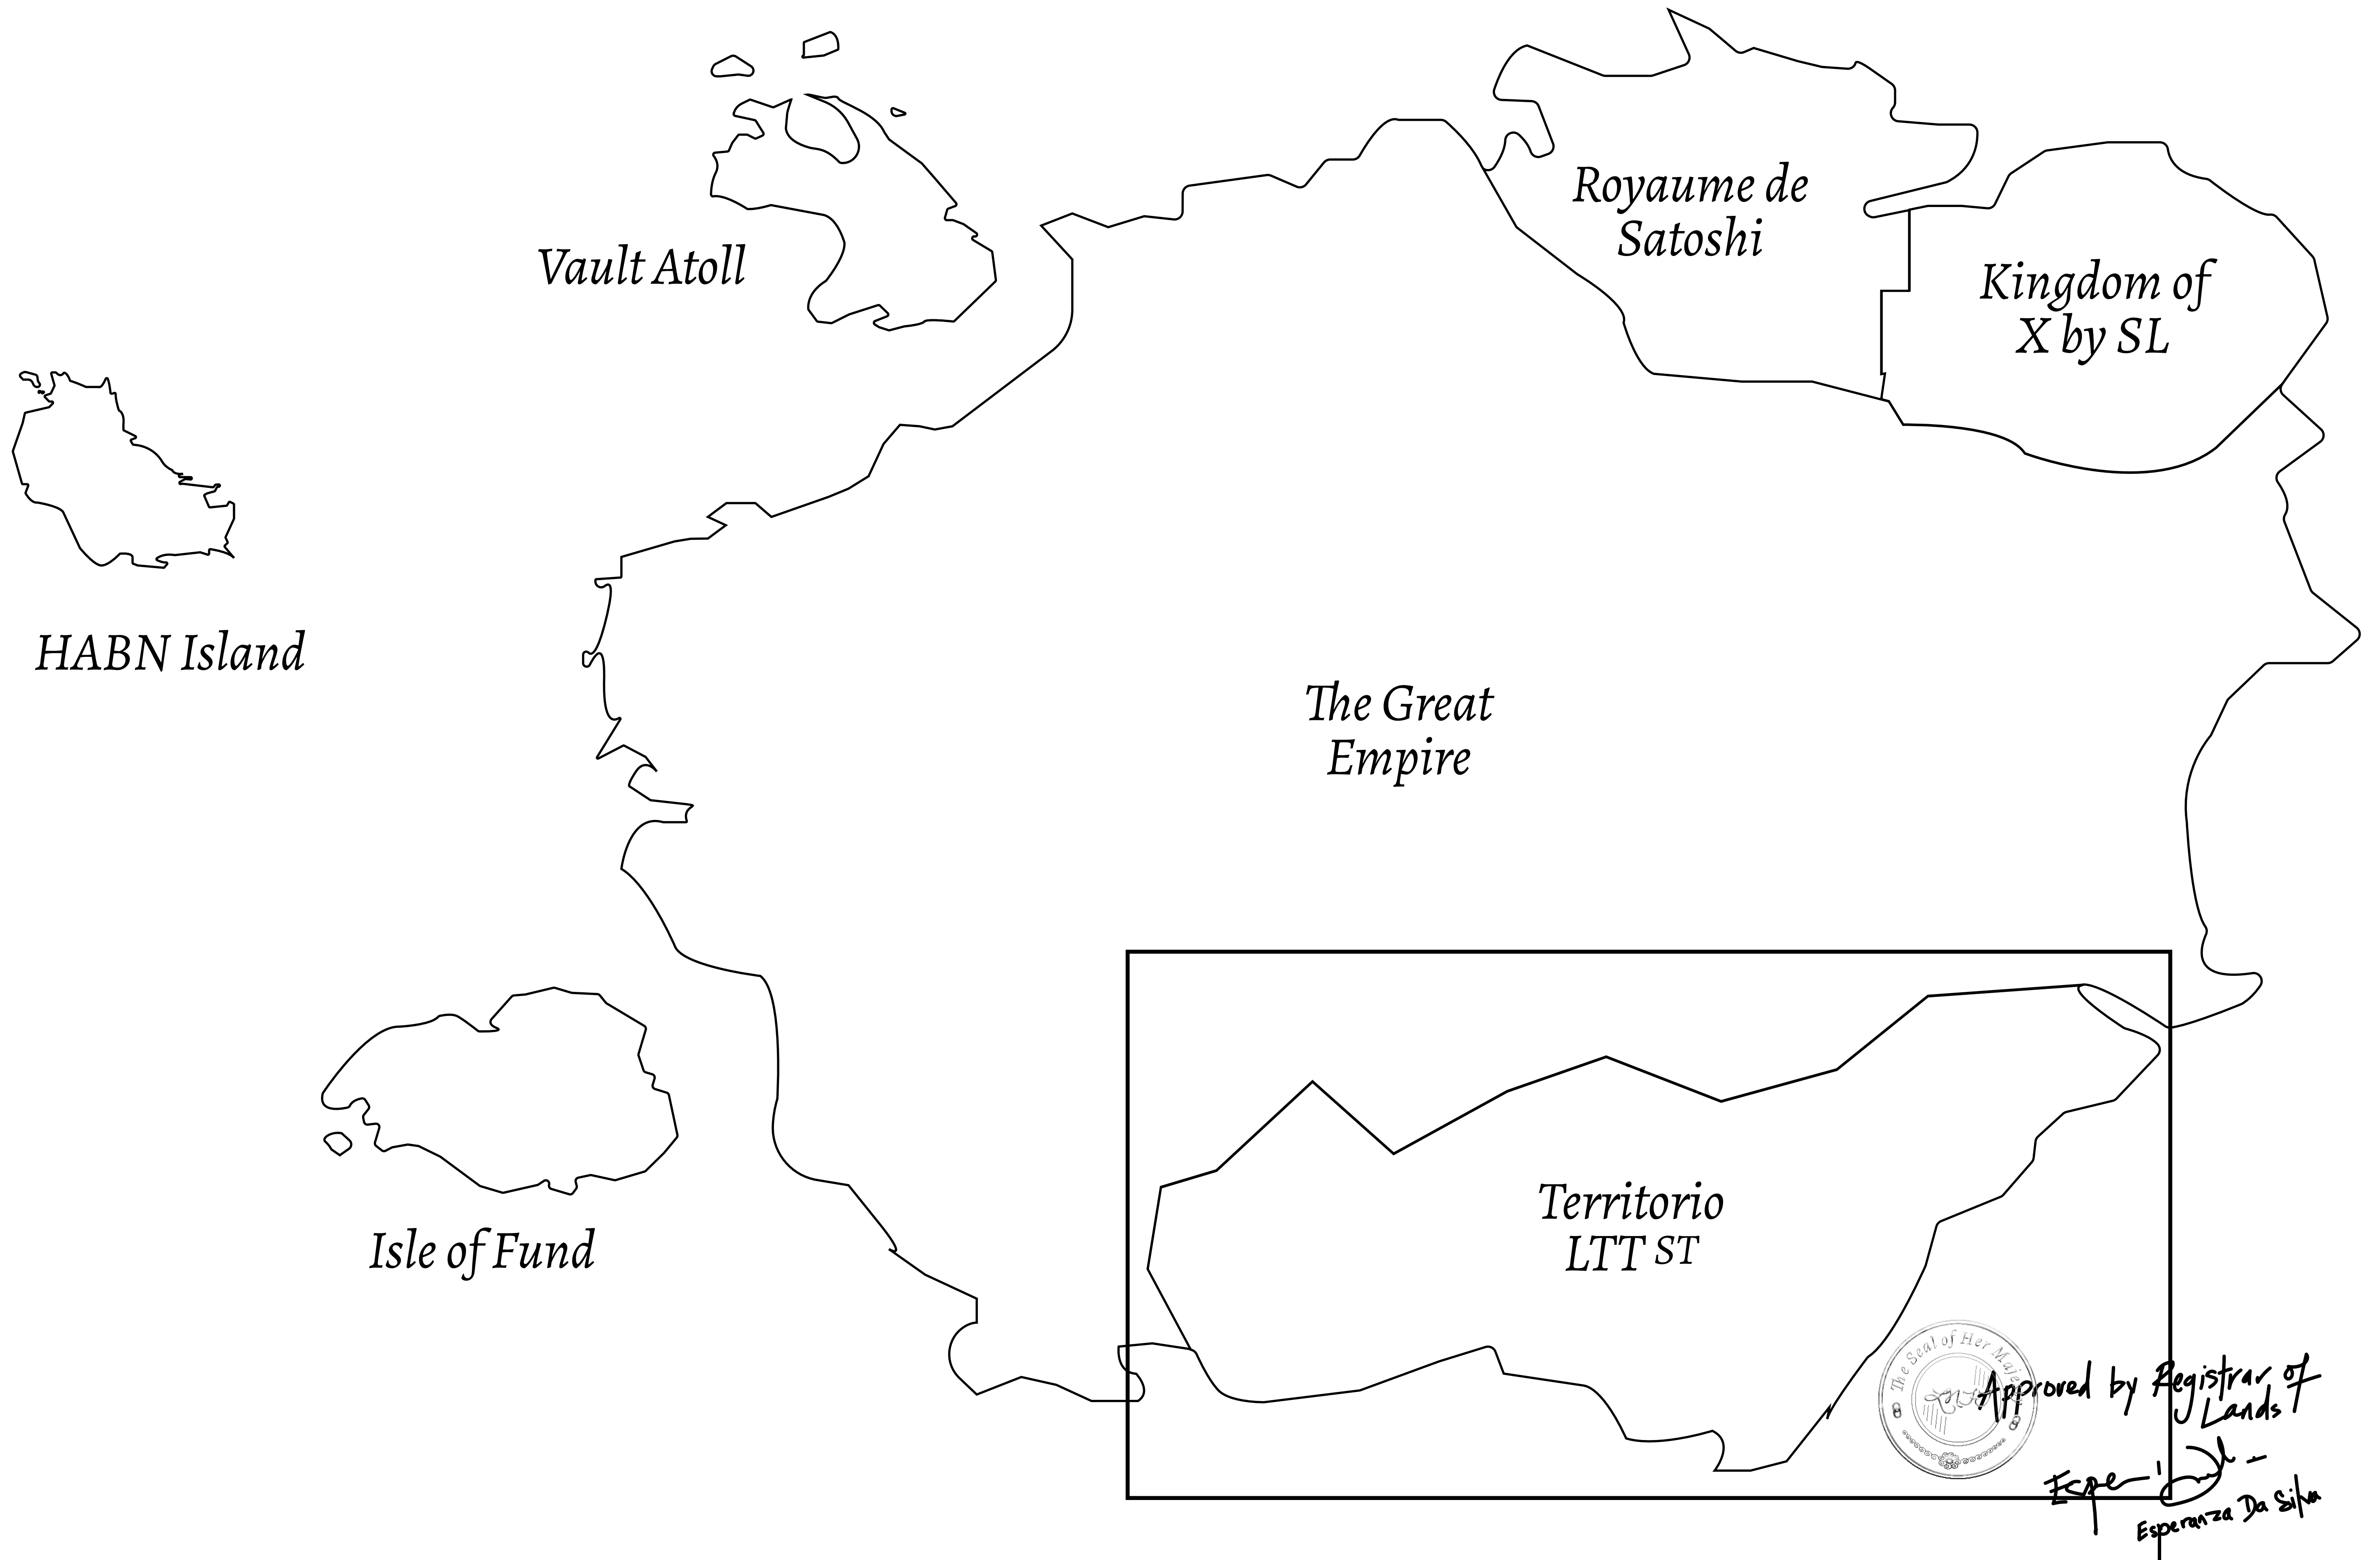

LOOT NFT WORLD

THE SPANISH ARMADA

The most flamboyant of all of the states, this Spanish-speaking territory houses a clash of cultures. From the LTT trades in the El Mercado district to the solicitations for invites to the Great Empire, and even the traveling Caravans, it is a transient place; people are always on the move on the way to the Great Empire or a trek through the Dividing Range to the Royaume De Satoshi. Commerce uses derivations of LTT such as LTTE, LTTB, and LTTC.

GEOGRAPHY

COASTLINE	193.03 KM (119.94 MILES)
BORDERS	OCEAN, THE GREAT EMPIRE
HIGHEST POINT	MT ELEUTHERIA +1392 M
LOWEST POINT	PUERTO DE LTT 0 M
PLOTS	1045
SCALE	1:50000

H.M. LNFT Land Registry		TITLE NUMBER	
		T0510-221121	
ADMINISTRATIVE AREA	TERRITORIO LTT ST	ISSUED 22 November 2021 <i>bj.</i>	SCALE 1/50000
OWNER ENTITLEMENT	Type W-T: Share of 0.1% of all BUN sales (rewarded in Credits) plus 1% of all LTT redeemed based on number of NFT Stories minted; Mint 4 NFT Stories		