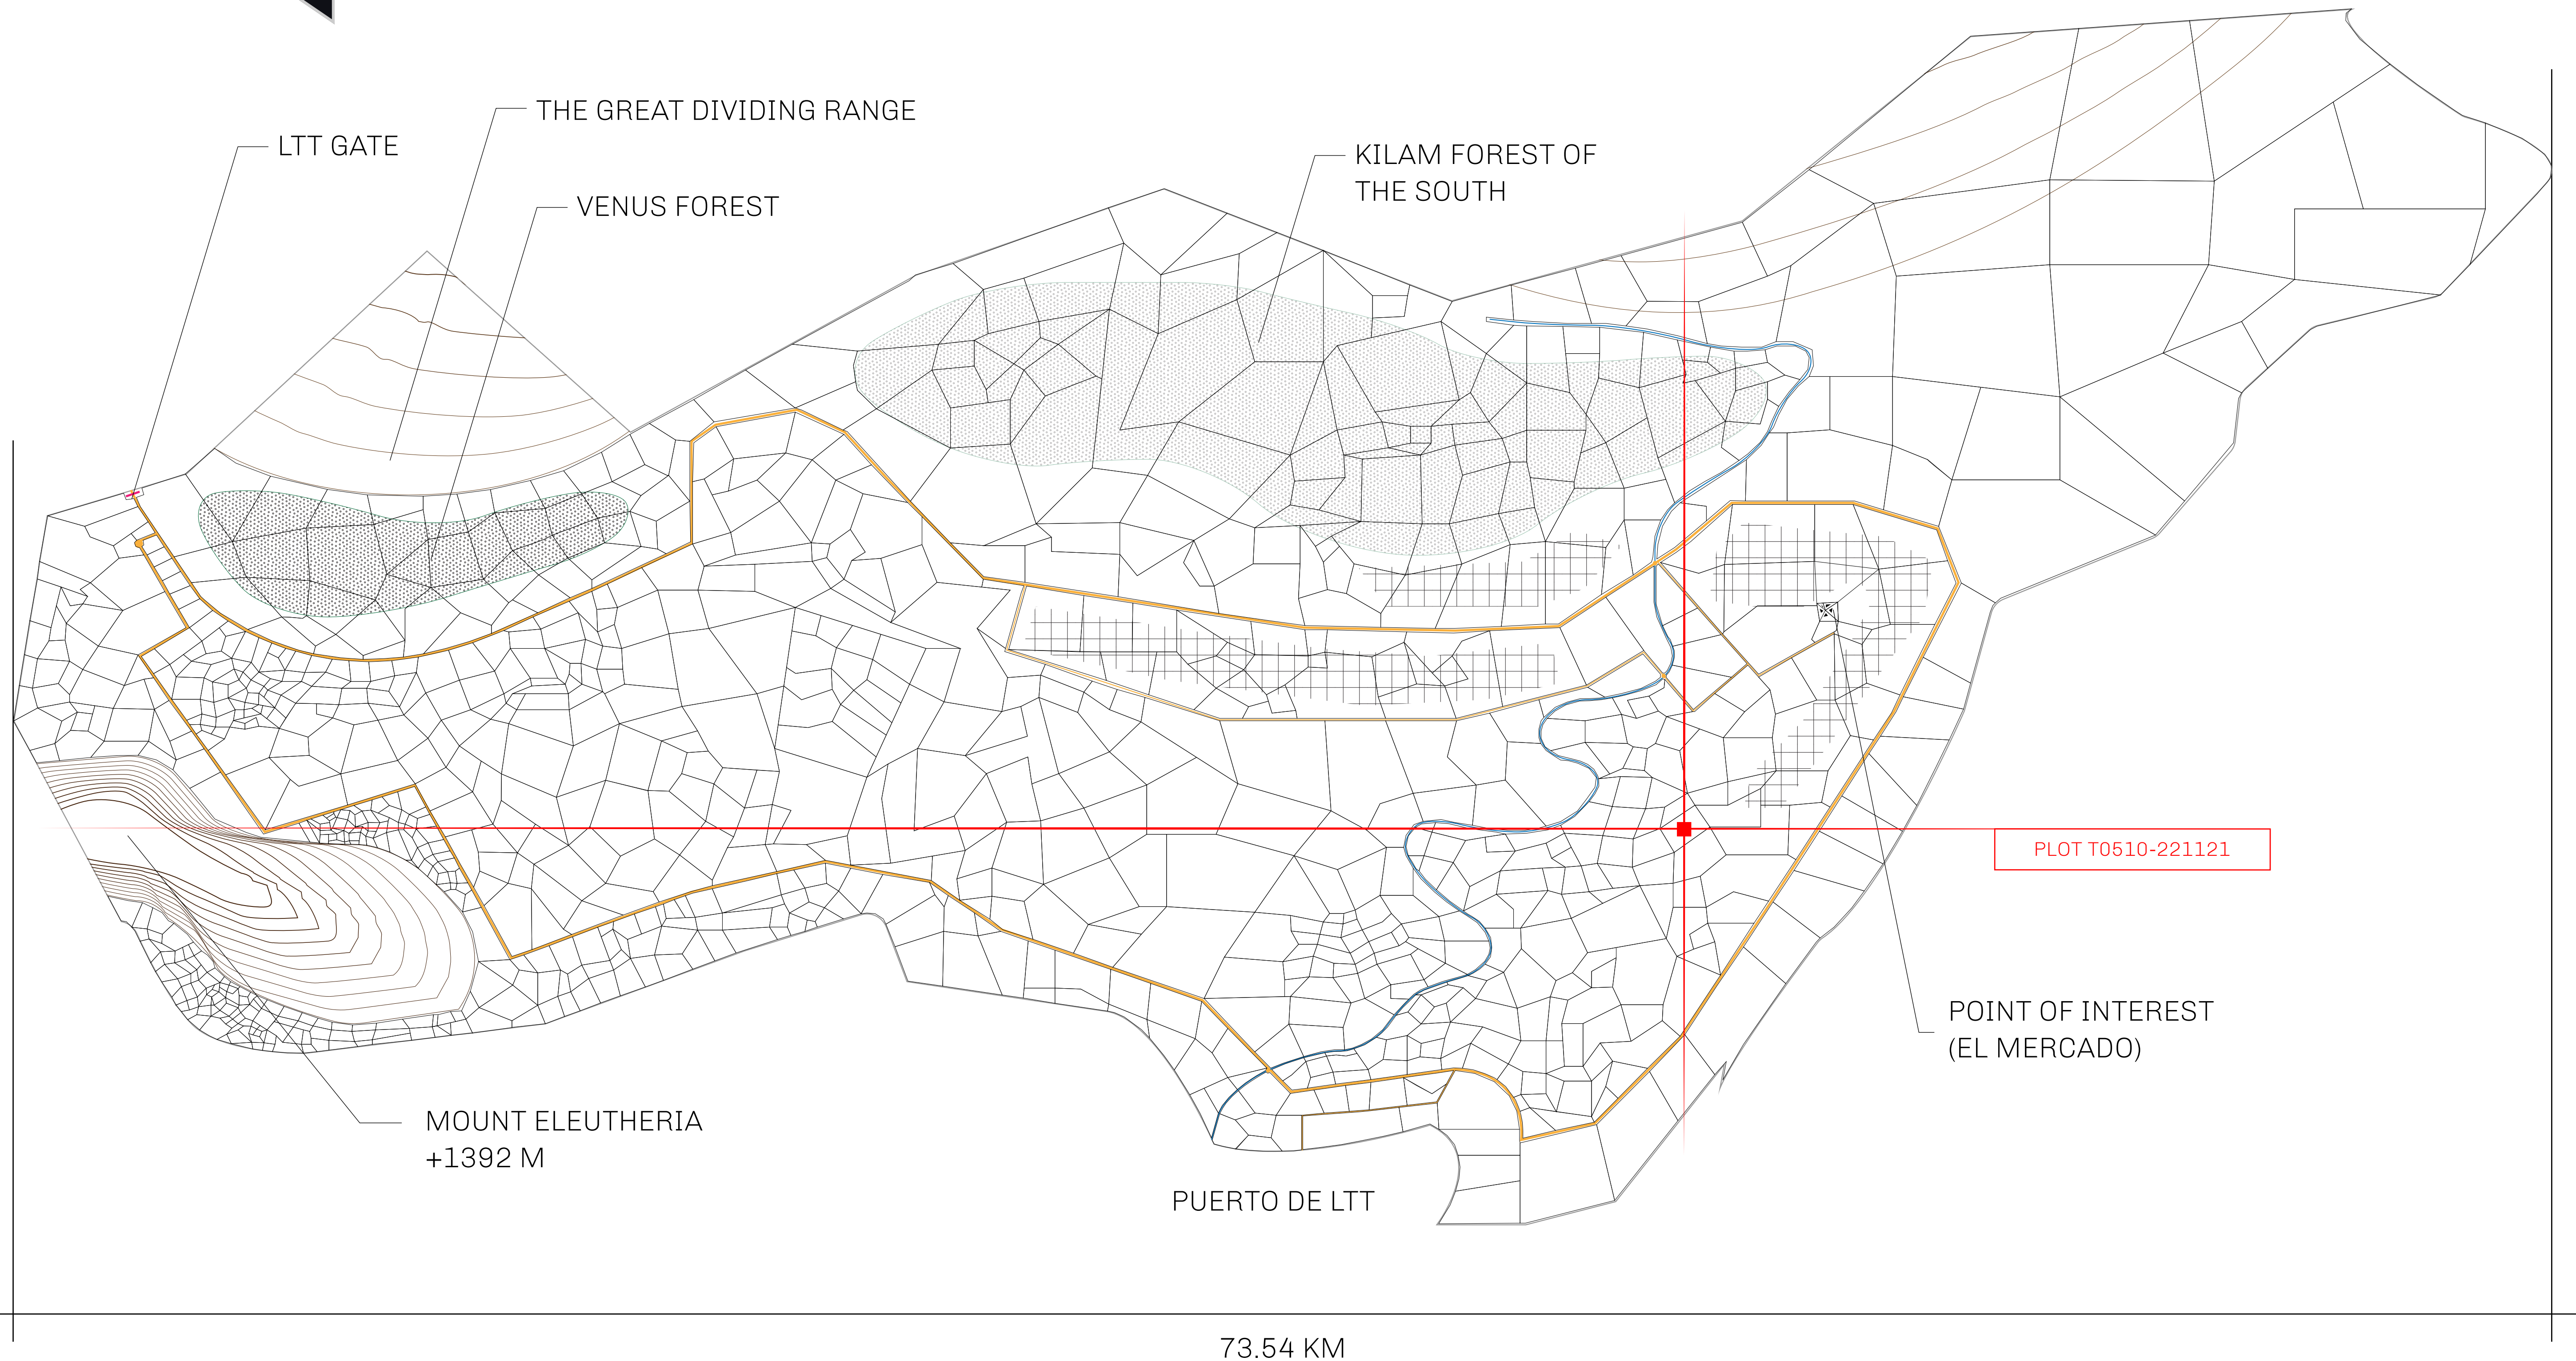

LOOT NFT WORLD

THE SPANISH ARMADA

The most flamboyant of all of the states, this Spanish-speaking territory houses a clash of cultures. From the LTT trades in the El Mercado district to the solicitations for invites to the Great Empire, and even the traveling Caravans, it is a transient place; people are always on the move on the way to the Great Empire or a trek through the Dividing Range to the Royaume De Satoshi. Commerce uses derivations of LTT such as LTTE, LTTB, and LTTC.

GEOGRAPHY

COASTLINE	193.03 KM (119.94 MILES)
BORDERS	OCEAN, THE GREAT EMPIRE
HIGHEST POINT	MT ELEUTHERIA +1392 M
LOWEST POINT	PUERTO DE LTT 0 M
PLOTS	1045
SCALE	1:50000

H.M. LNFT Land Registry		TITLE NUMBER	
		T0510-221121	
ADMINISTRATIVE AREA	TERRITORIO LTT ST	ISSUED 22 November 2021 <i>bj.</i>	SCALE 1/50000
OWNER ENTITLEMENT	Type W-T: Share of 0.1% of all BUN sales (rewarded in Credits) plus 1% of all LTT redeemed based on number of NFT Stories minted; Mint 4 NFT Stories		

OFFICIAL PERSPECTIVE SHEET FOR FILING
Indicate vantage point for each drawing. Copy and
mark each sheet required prior to filing.

Guide - Vantage point should be
indicated as shown in the diagram: