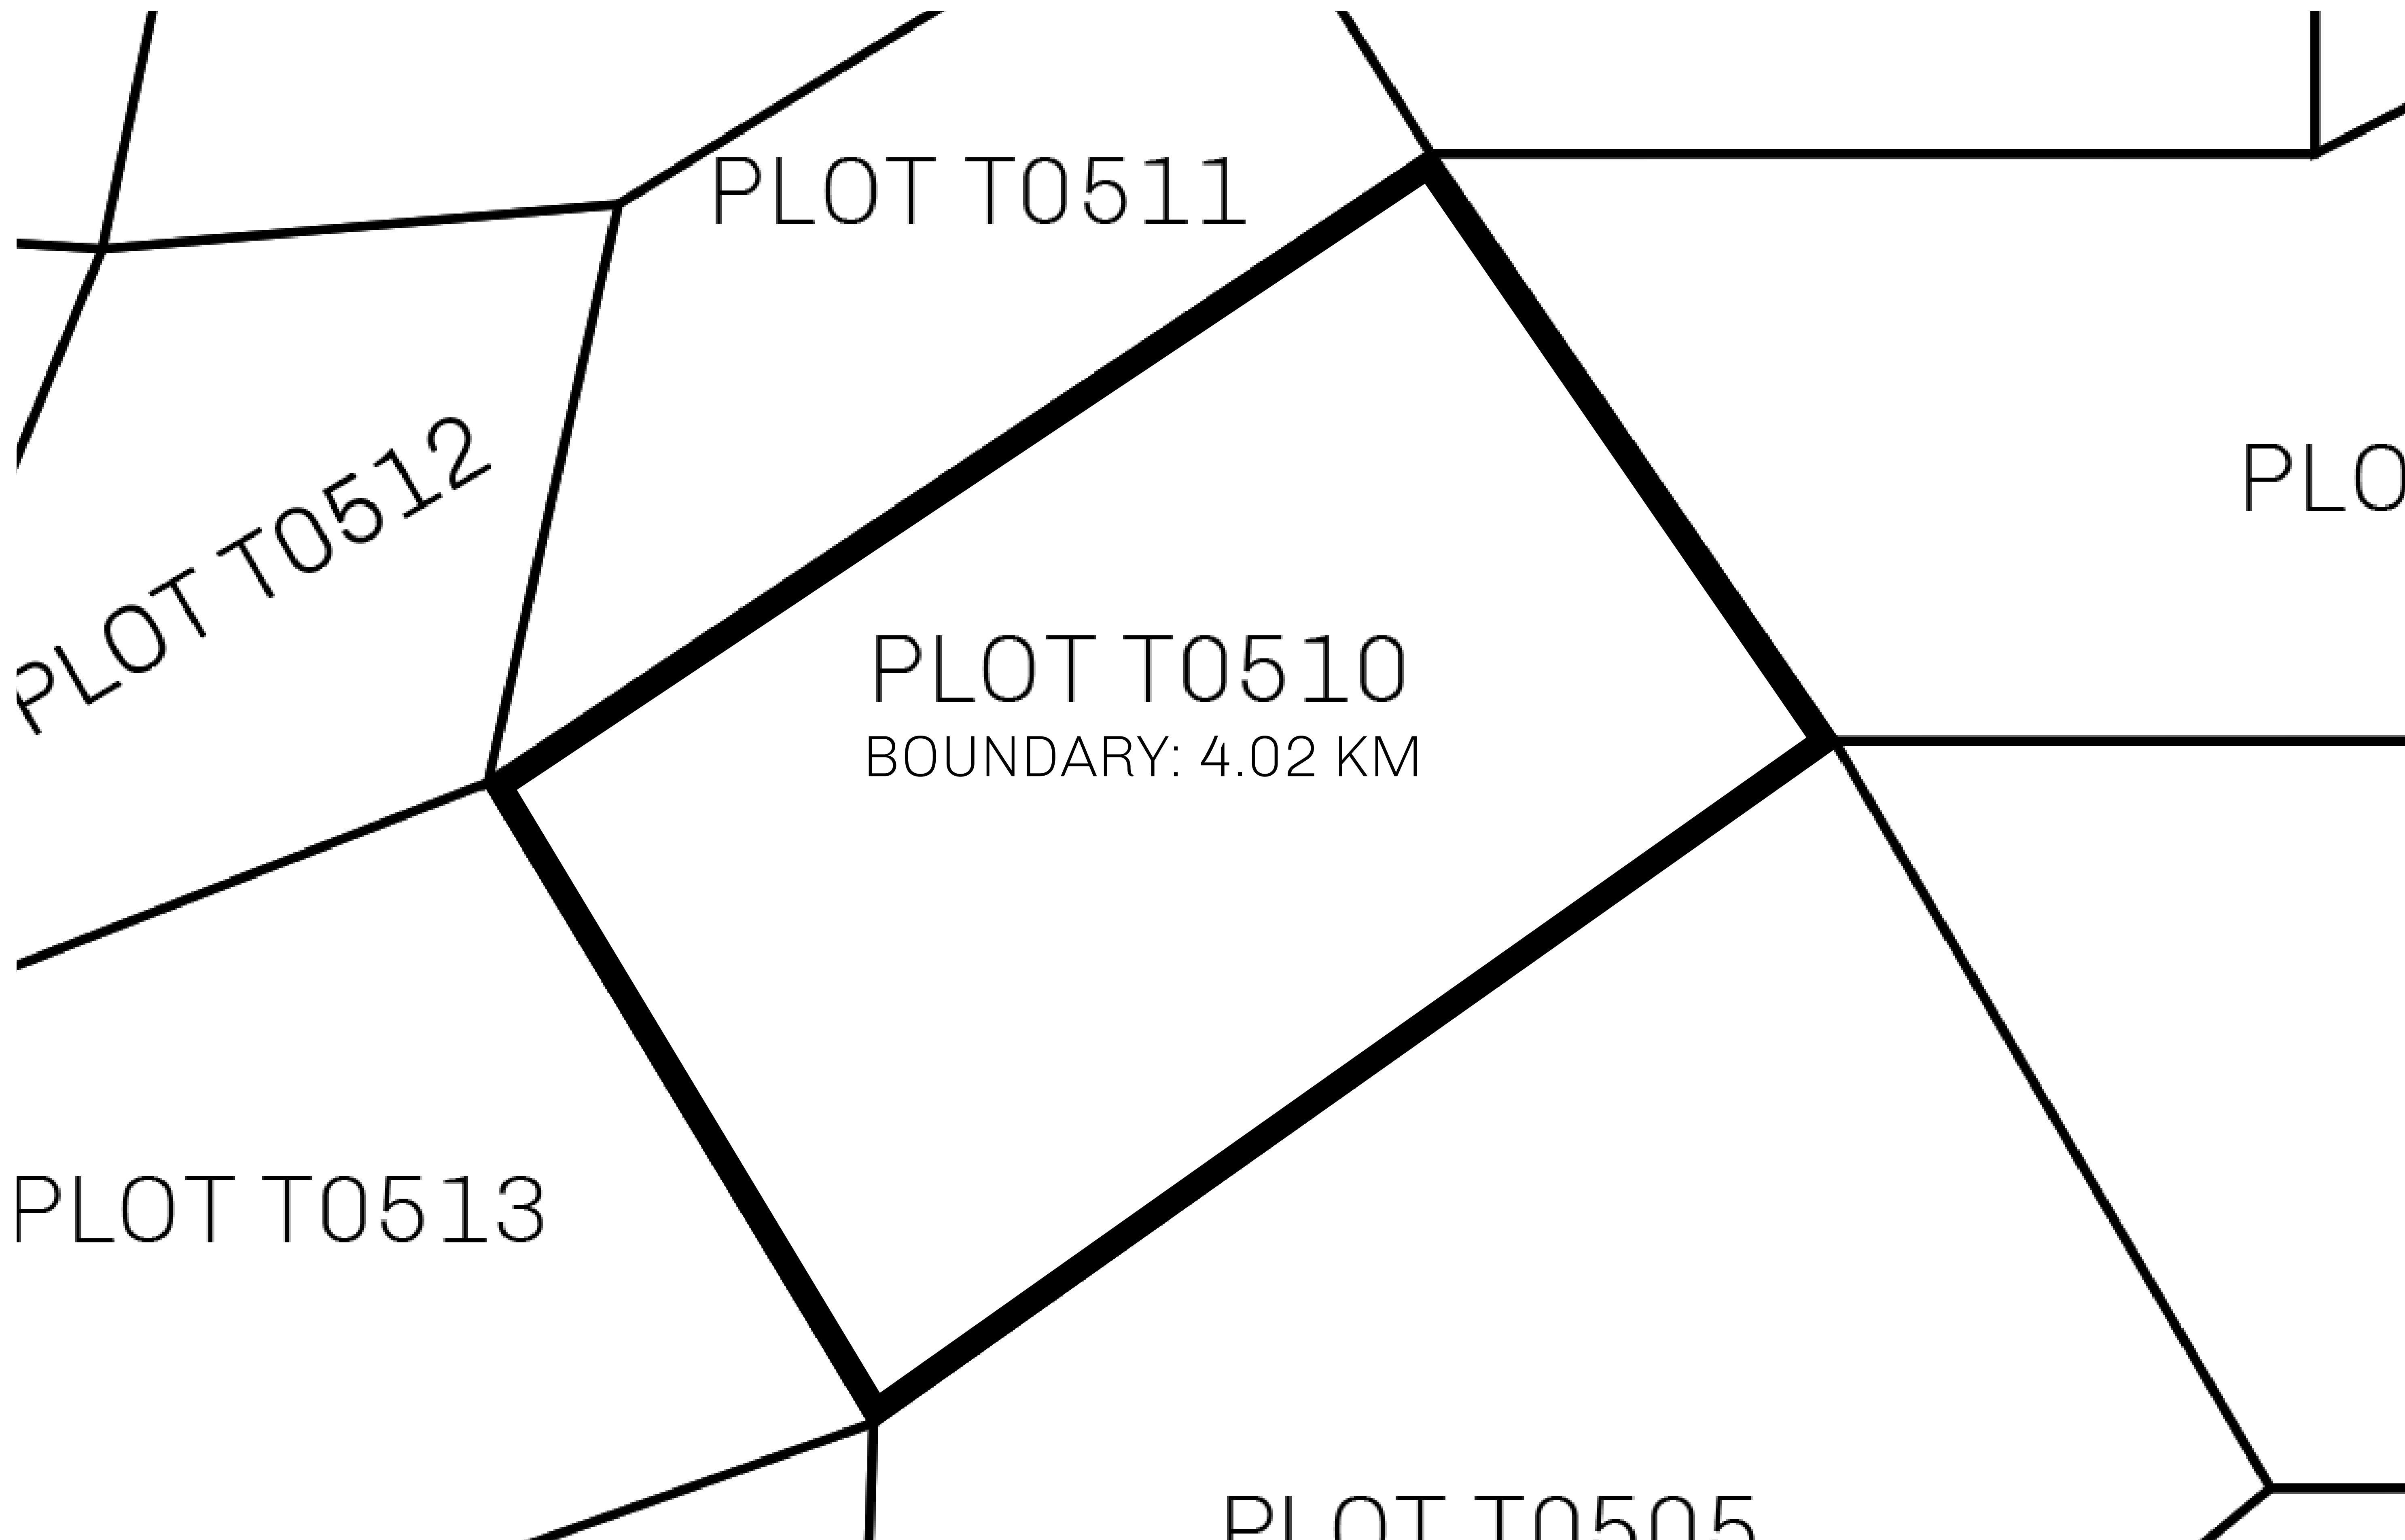

LOOT NFT WORLD

THE SPANISH ARMADA

The most flamboyant of all of the states, this Spanish-speaking territory houses a clash of cultures. From the LTT trades in the El Mercado district to the solicitations for invites to the Great Empire, and even the traveling Caravans, it is a transient place; people are always on the move on the way to the Great Empire or a trek through the Dividing Range to the Royaume De Satoshi. Commerce uses derivations of LTT such as LTTE, LTTB, and LTTC.

GEOGRAPHY

COASTLINE	193.03 KM (119.94 MILES)
BORDERS	OCEAN, THE GREAT EMPIRE
HIGHEST POINT	MT ELEUTHERIA +1392 M
LOWEST POINT	PUERTO DE LTT 0 M
PLOTS	1045
SCALE	1:50000

H.M. LNFT Land Registry		TITLE NUMBER	
		T0510-221121	
ADMINISTRATIVE AREA	TERRITORIO LTT ST	ISSUED 22 November 2021 <i>bj.</i>	SCALE 1/50000
OWNER ENTITLEMENT	Type W-T: Share of 0.1% of all BUN sales (rewarded in Credits) plus 1% of all LTT redeemed based on number of NFT Stories minted; Mint 4 NFT Stories		

OFFICIAL PERSPECTIVE SHEET FOR FILING
Indicate vantage point for each drawing. Copy and
mark each sheet required prior to filing.

Guide - Vantage point should be
indicated as shown in the diagram: