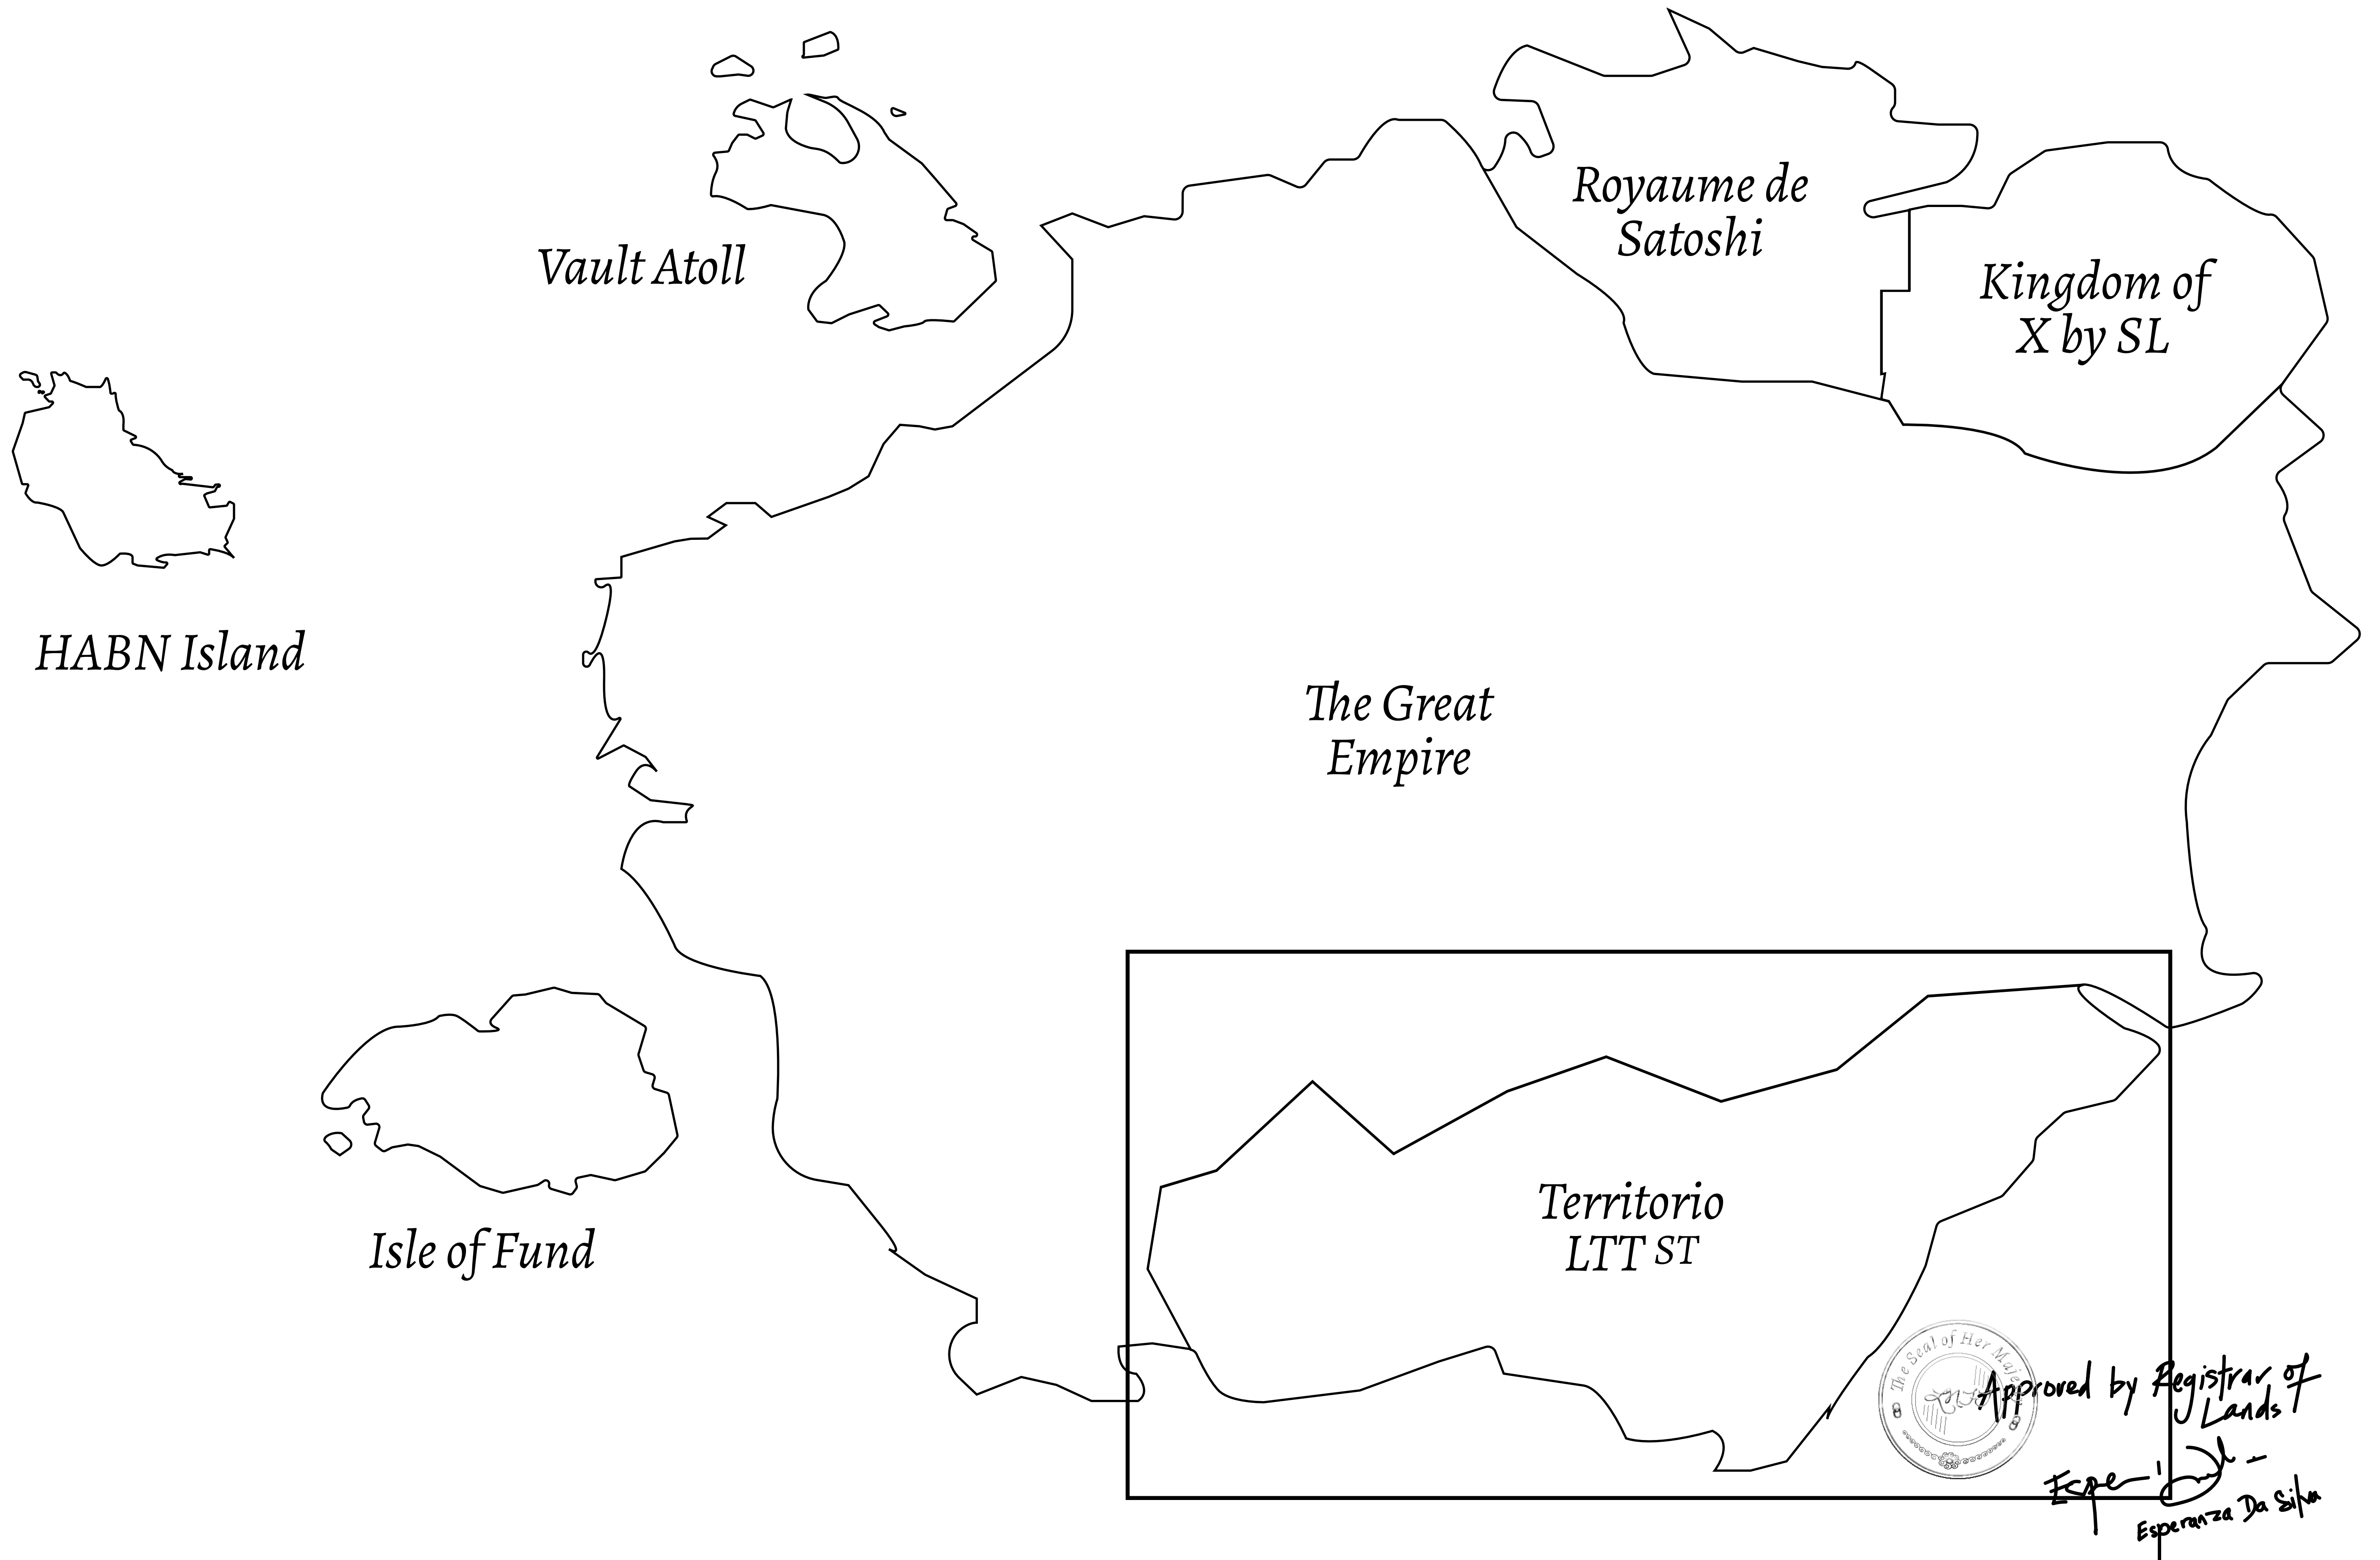

LOOT NFT WORLD

THE SPANISH ARMADA

The most flamboyant of all of the states, this Spanish-speaking territory houses a clash of cultures. From the LTT trades in the El Mercado district to the solicitations for invites to the Great Empire, and even the traveling Caravans, it is a transient place; people are always on the move on the way to the Great Empire or a trek through the Dividing Range to the Royaume De Satoshi. Commerce uses derivations of LTT such as LTTE, LTTB, and LTTTC.

GEOGRAPHY

COASTLINE	193.03 KM (119.94 MILES)
BORDERS	OCEAN, THE GREAT EMPIRE
HIGHEST POINT	MT ELEUTHERIA +1392 M
LOWEST POINT	PUERTO DE LTT 0 M
PLOTS	1045
SCALE	1:50000

H.M. LNFT Land Registry		TITLE NUMBER	
		T0509-221121	
ADMINISTRATIVE AREA	TERRITORIO LTT ST	ISSUED 22 November 2021 <i>bj.</i>	SCALE 1/50000
OWNER ENTITLEMENT	Type W-T: Share of 0.1% of all BUN sales (rewarded in Credits) plus 1% of all LTT redeemed based on number of NFT Stories minted; Mint 4 NFT Stories		

PLOT T0509
BOUNDARY: 3.23 KM

0511

OFFICIAL PERSPECTIVE SHEET FOR FILING
Indicate vantage point for each drawing. Copy and
mark each sheet required prior to filing.

Guide - Vantage point should be
indicated as shown in the diagram: