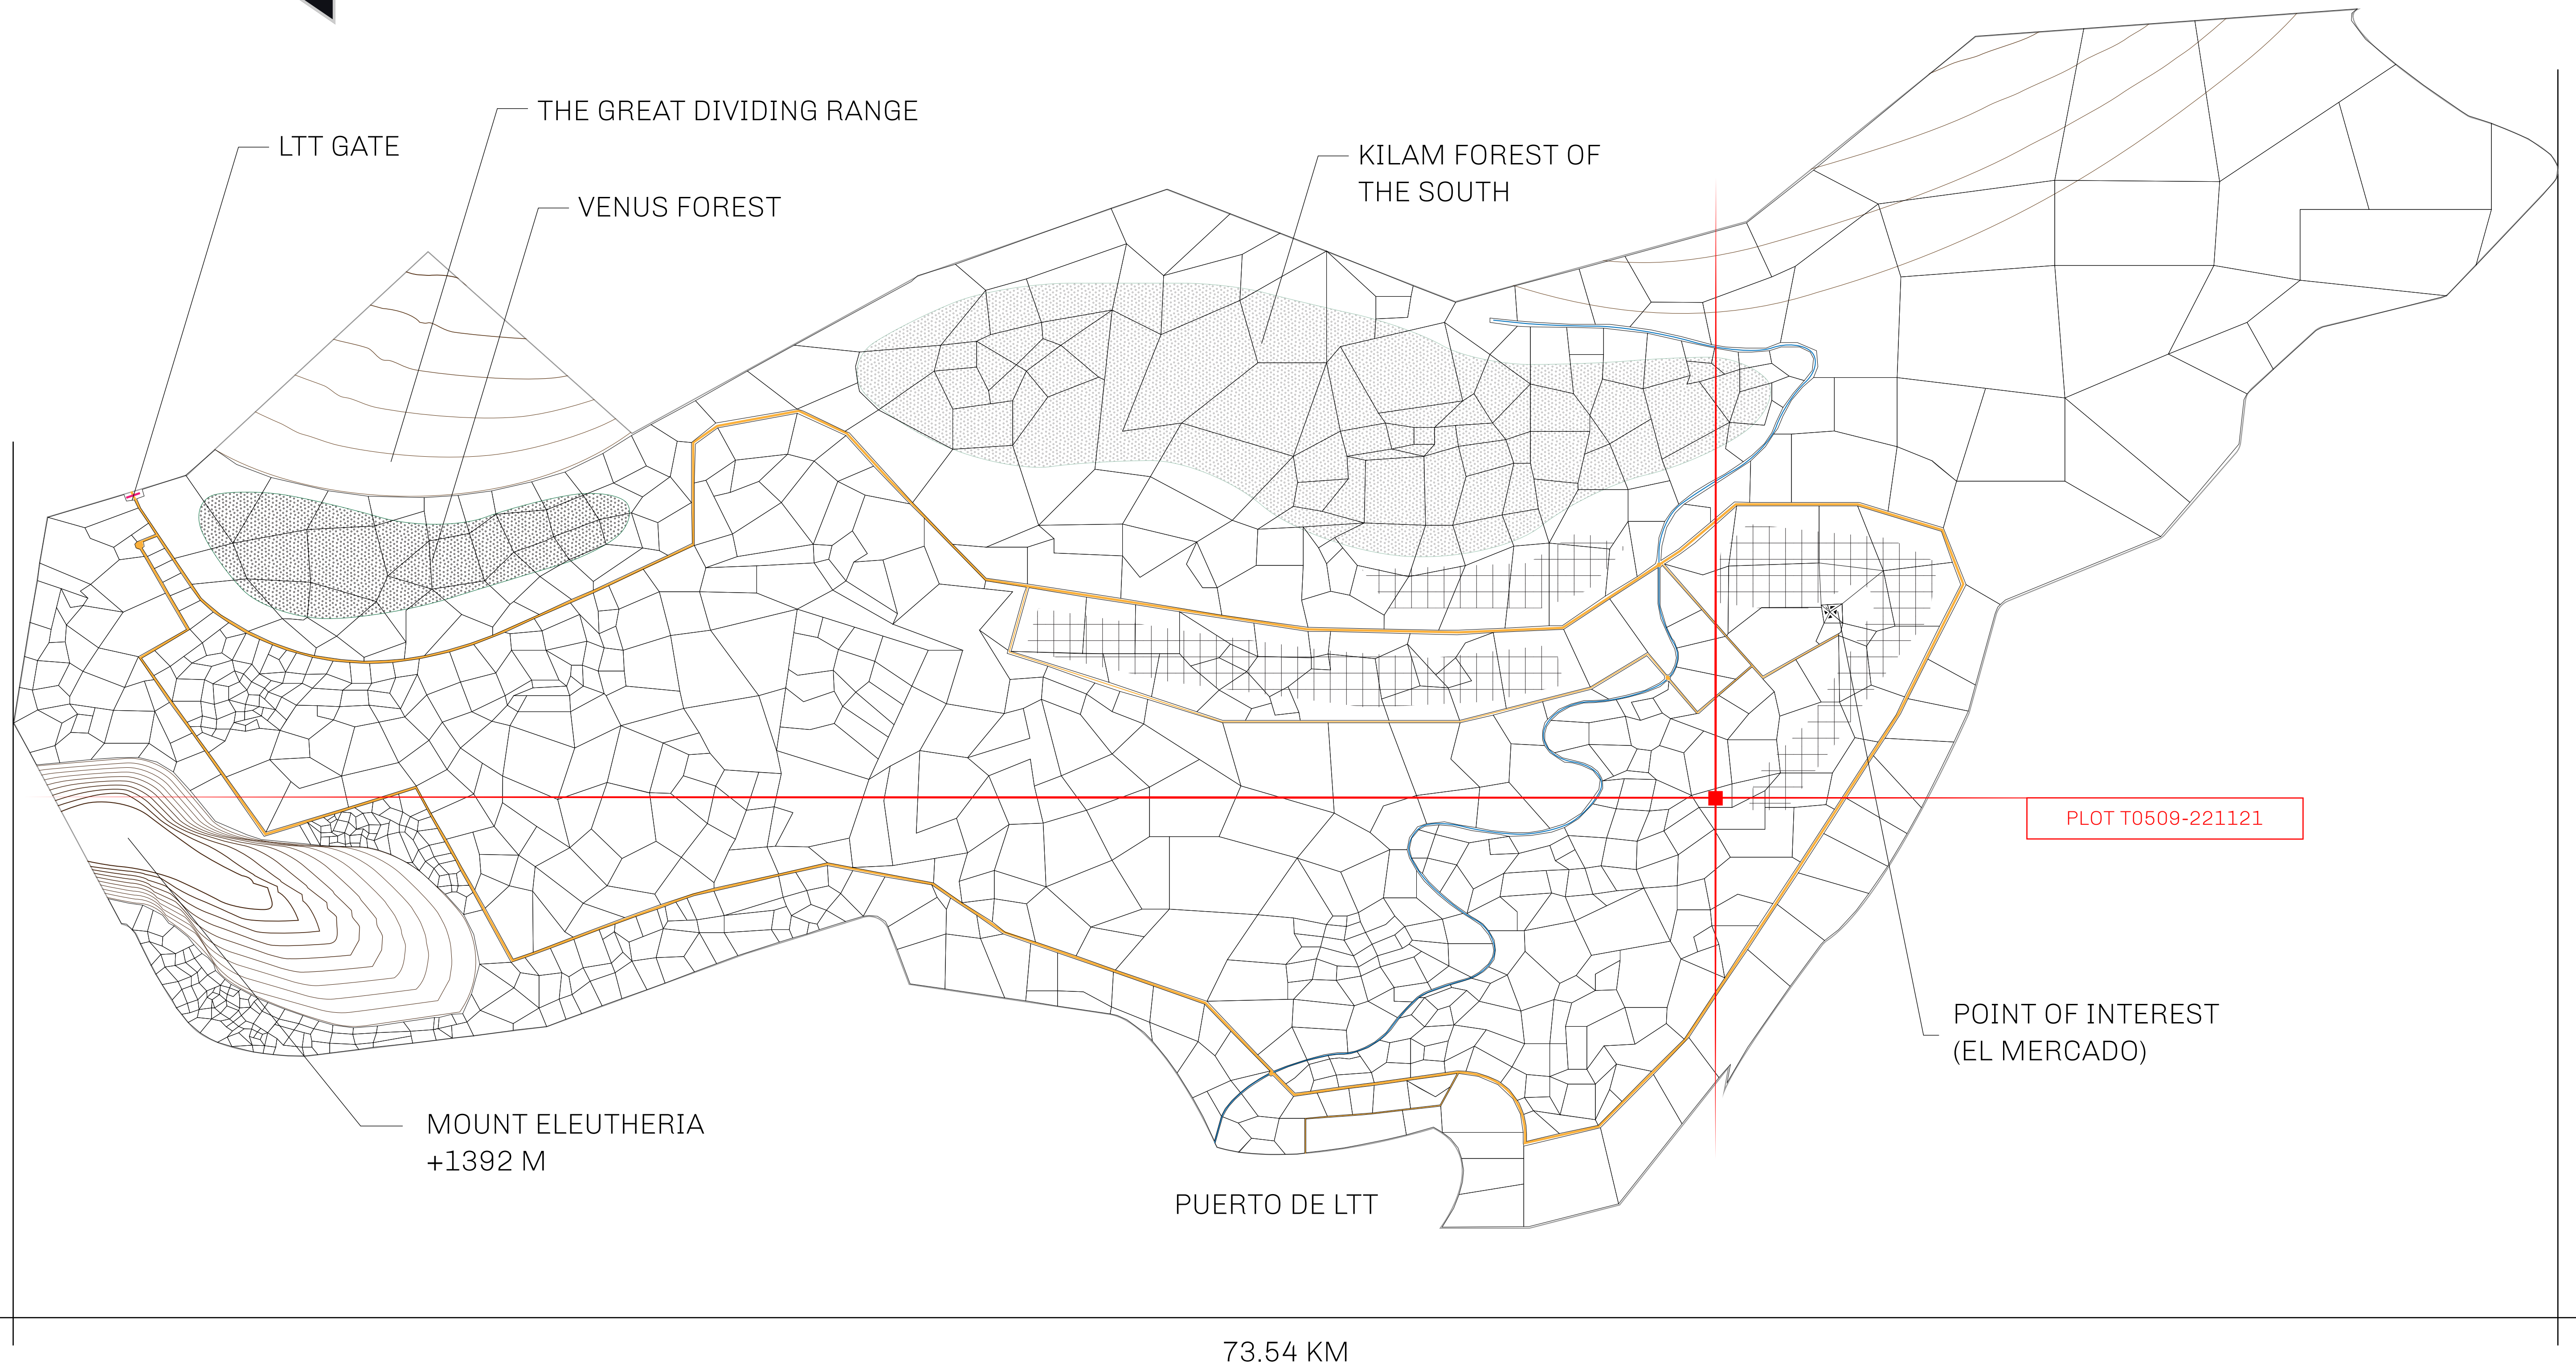

LOOT NFT WORLD

THE SPANISH ARMADA

The most flamboyant of all of the states, this Spanish-speaking territory houses a clash of cultures. From the LTT trades in the El Mercado district to the solicitations for invites to the Great Empire, and even the traveling Caravans, it is a transient place; people are always on the move on the way to the Great Empire or a trek through the Dividing Range to the Royaume De Satoshi. Commerce uses derivations of LTT such as LTTE, LTTB, and LTTTC.

GEOGRAPHY

COASTLINE	193.03 KM (119.94 MILES)
BORDERS	OCEAN, THE GREAT EMPIRE
HIGHEST POINT	MT ELEUTHERIA +1392 M
LOWEST POINT	PUERTO DE LTT 0 M
PLOTS	1045
SCALE	1:50000

H.M. LNFT Land Registry		TITLE NUMBER	
		T0509-221121	
ADMINISTRATIVE AREA	TERRITORIO LTT ST	ISSUED 22 November 2021 <i>bj.</i>	SCALE 1/50000
OWNER ENTITLEMENT	Type W-T: Share of 0.1% of all BUN sales (rewarded in Credits) plus 1% of all LTT redeemed based on number of NFT Stories minted; Mint 4 NFT Stories		

PLOT T0509
BOUNDARY: 3.23 KM

0511

OFFICIAL PERSPECTIVE SHEET FOR FILING
Indicate vantage point for each drawing. Copy and
mark each sheet required prior to filing.

Guide - Vantage point should be
indicated as shown in the diagram: