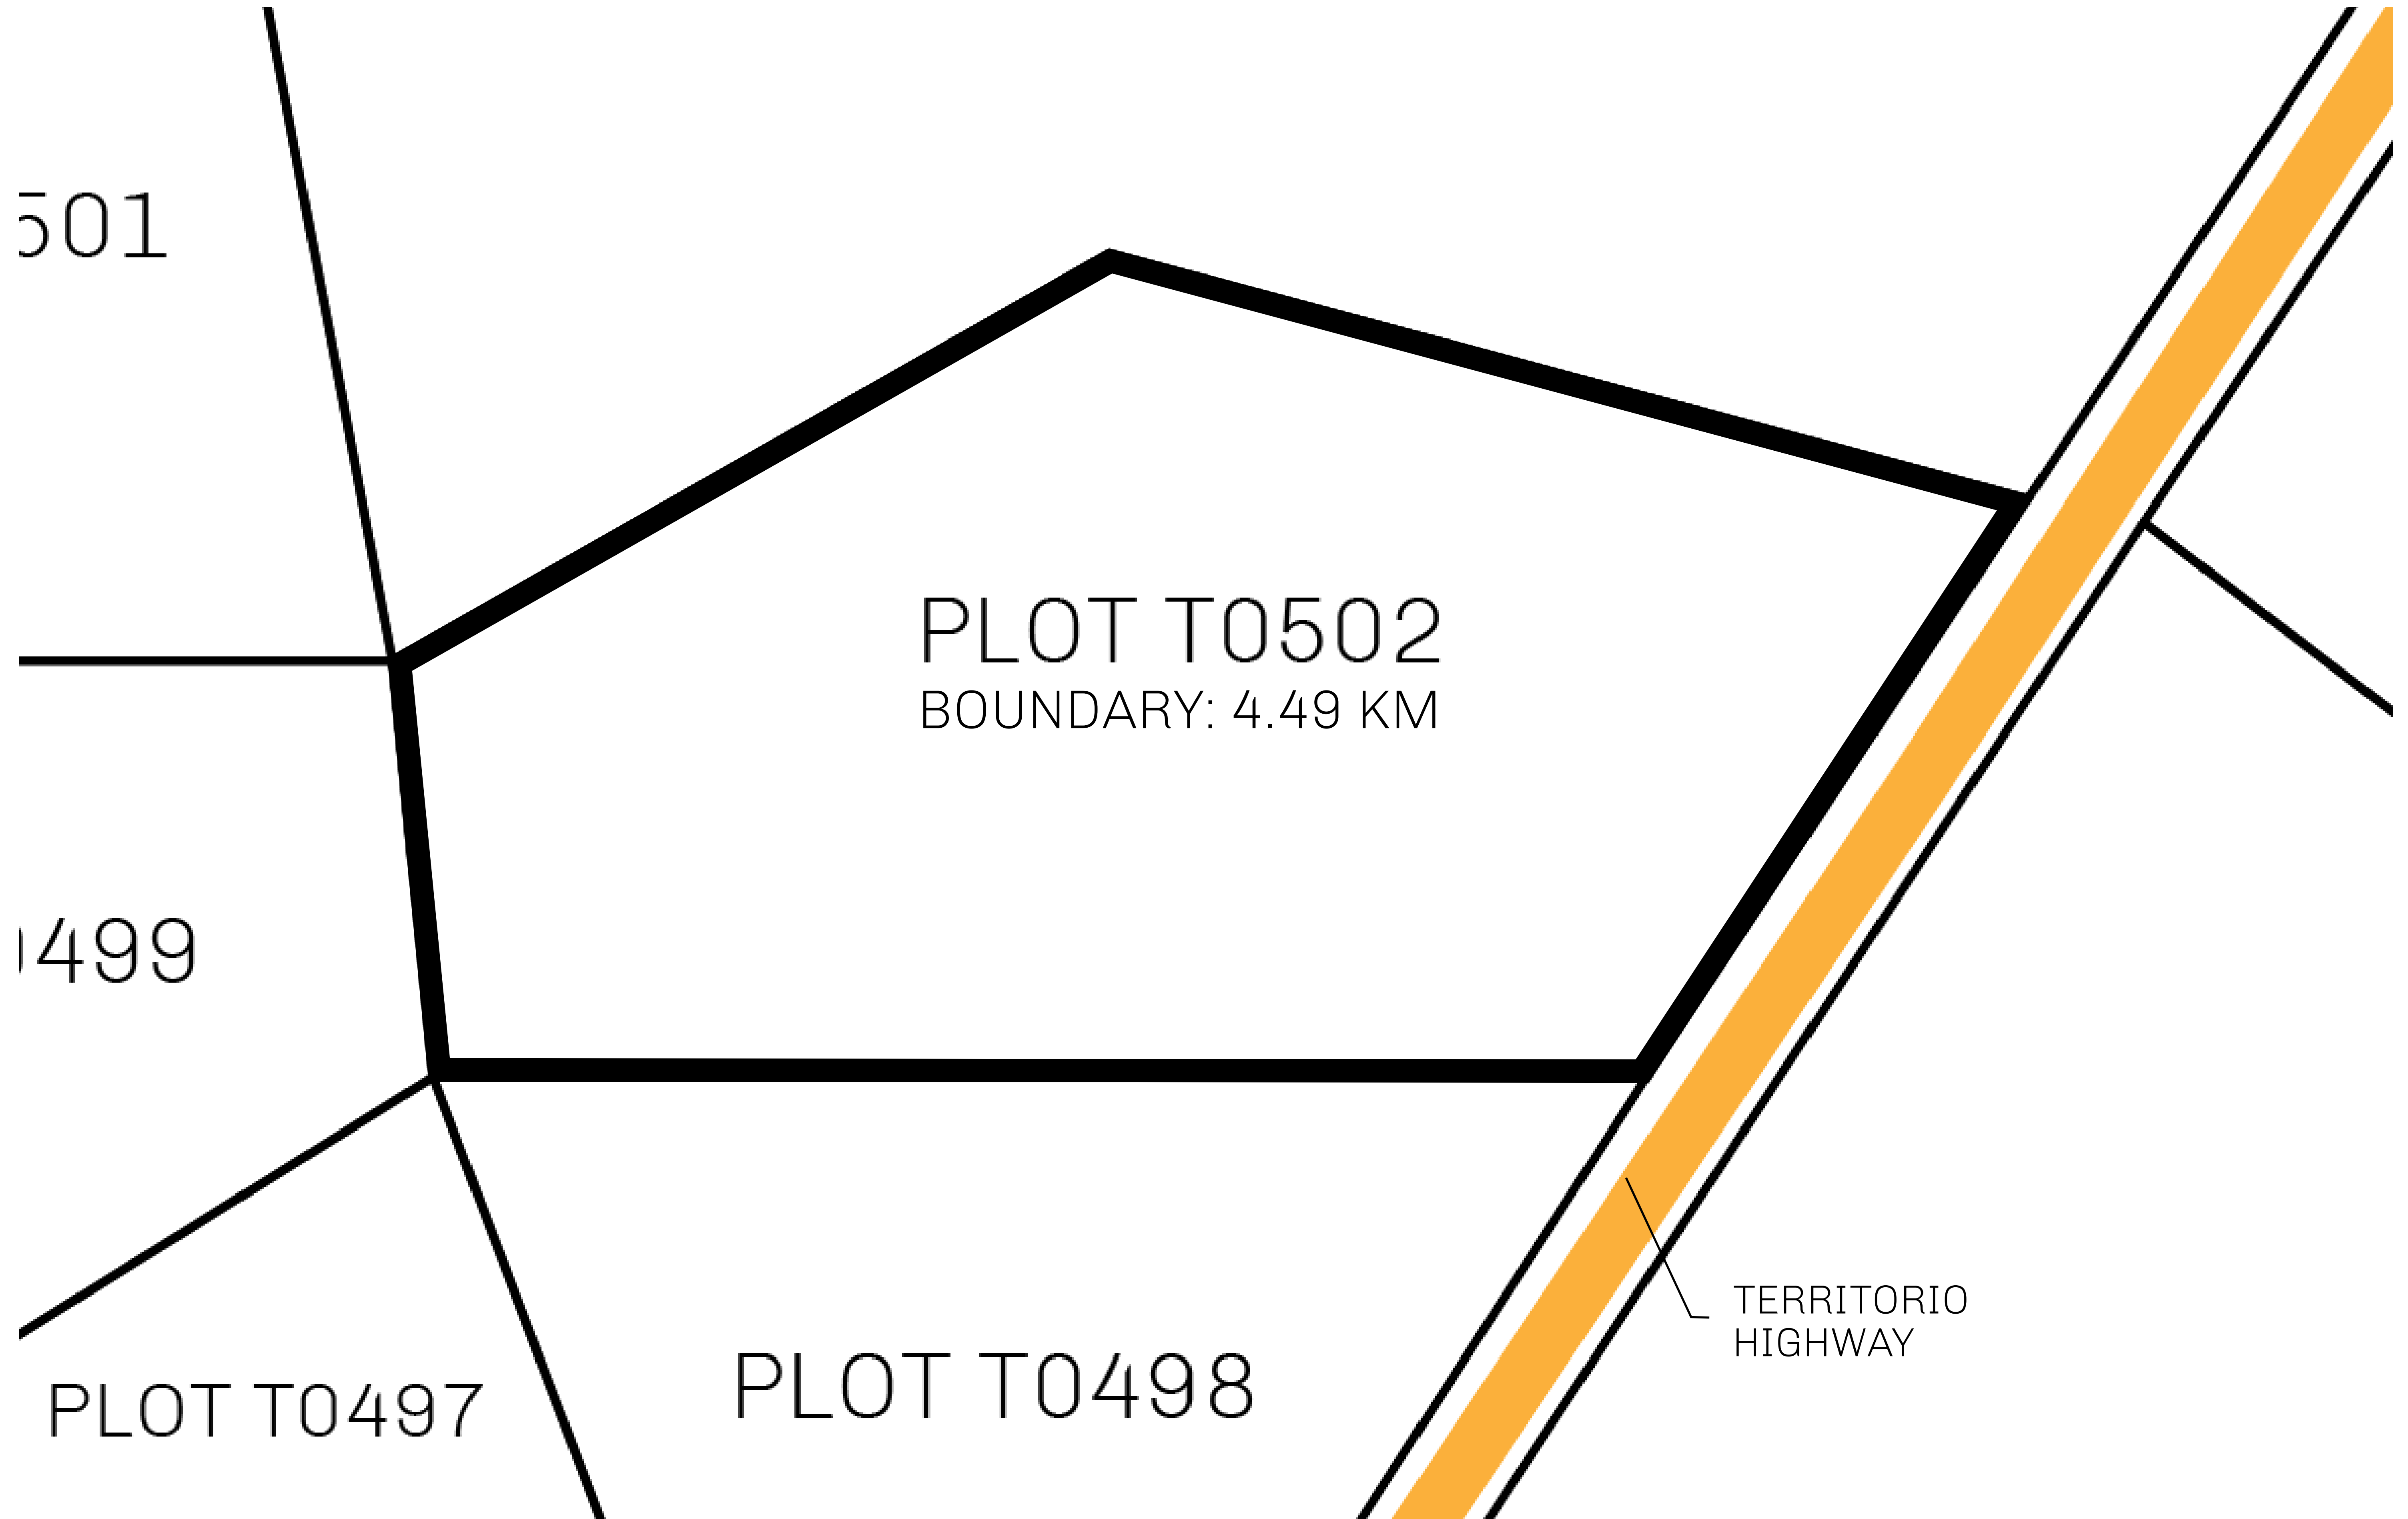

### THE SPANISH ARMADA

The most flamboyant of all of the states, this Spanish-speaking territory houses a clash of cultures. From the LTT trades in the El Mercado district to the solicitations for invites to the Great Empire, and even the traveling Caravans, it is a transient place; people are always on the move on the way to the Great Empire or a trek through the Dividing Range to the Royaume De Satoshi. Commerce uses derivations of LTT such as LTTE, LTTB, and LTTTC.

### GEOGRAPHY

COASTLINE	193.03 KM (119.94 MILES)
BORDERS	OCEAN, THE GREAT EMPIRE
HIGHEST POINT	MT ELEUTHERIA +1392 M
LOWEST POINT	PUERTO DE LTT 0 M
PLOTS	1045
SCALE	1:50000

<b>H.M. LNFT Land Registry</b>		TITLE NUMBER	
		<b>T0502-221121</b>	
ADMINISTRATIVE AREA	<b>TERRITORIO LTT ST</b>	ISSUED <b>22 November 2021</b> <i>bl.</i>	SCALE <b>1/50000</b>
OWNER ENTITLEMENT	<b>Type W-T: Share of 0.1% of all BUN sales (rewarded in Credits) plus 1% of all LTT redeemed based on number of NFT Stories minted; Mint 4 NFT Stories</b>		