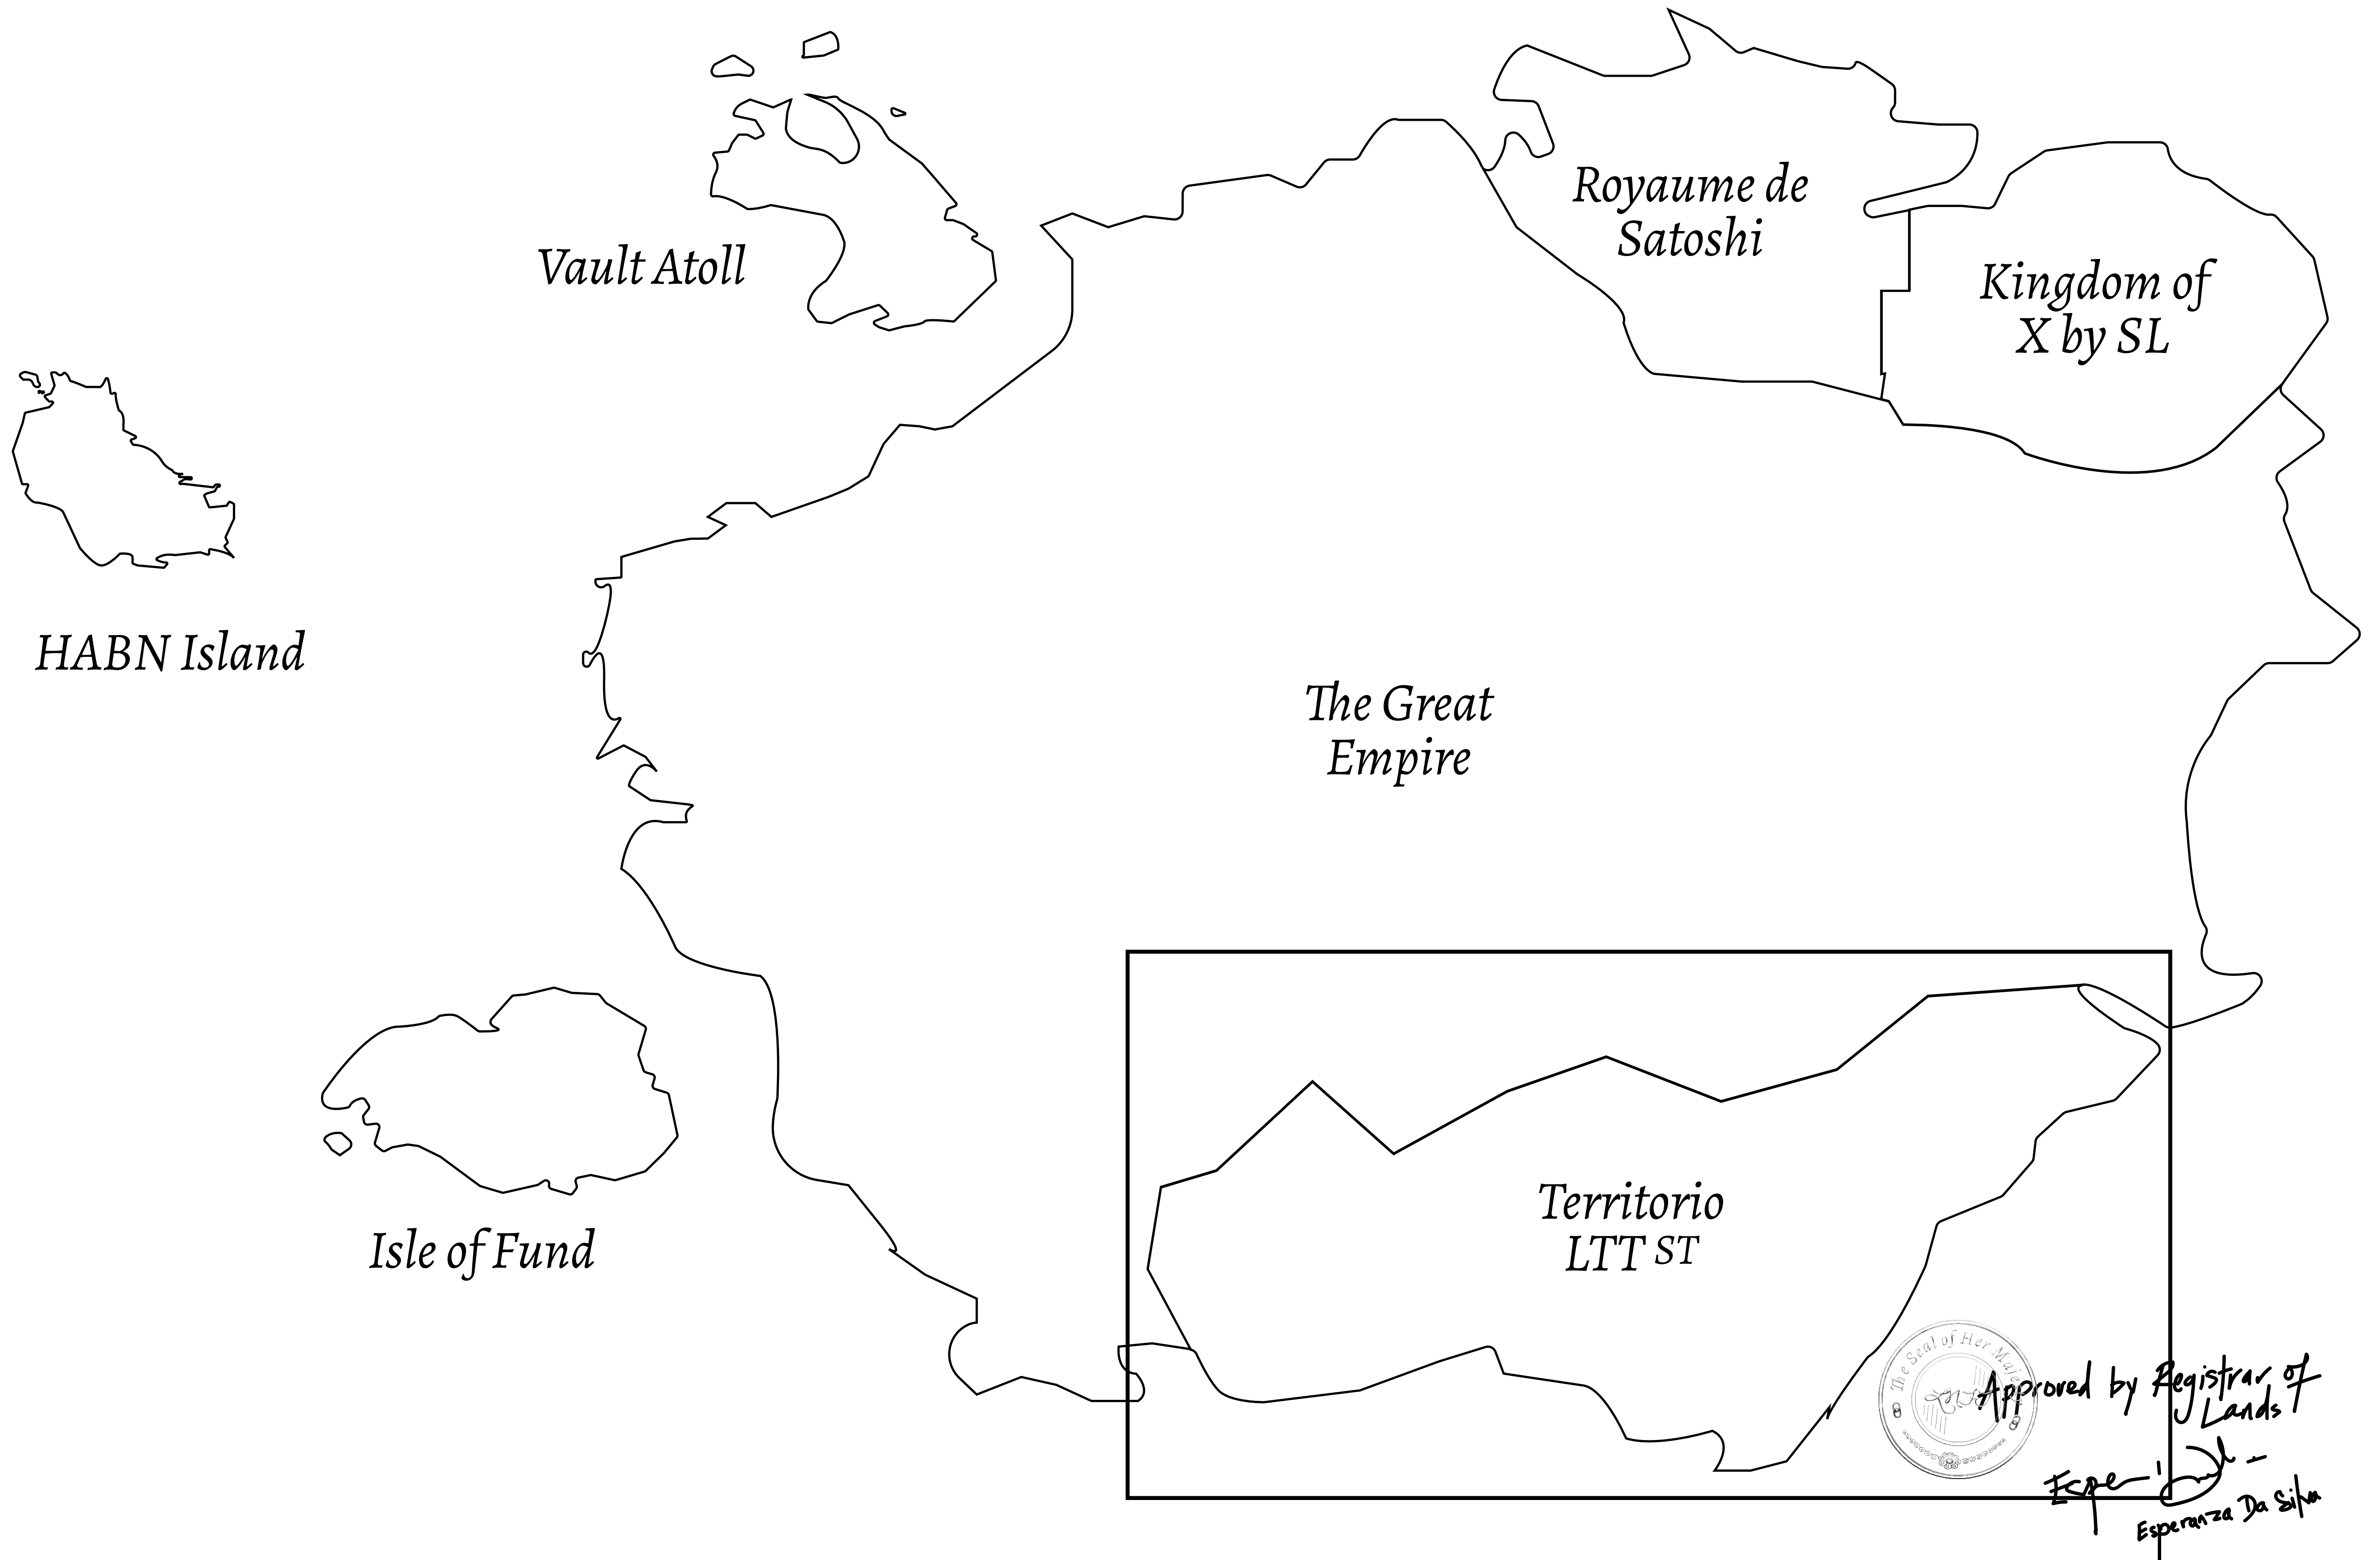

### THE SPANISH ARMADA

The most flamboyant of all of the states, this Spanish-speaking territory houses a clash of cultures. From the LTT trades in the El Mercado district to the solicitations for invites to the Great Empire, and even the traveling Caravans, it is a transient place; people are always on the move on the way to the Great Empire or a trek through the Dividing Range to the Royaume De Satoshi. Commerce uses derivations of LTT such as LTTE, LTTB, and LTTTC.

### GEOGRAPHY

COASTLINE	193.03 KM (119.94 MILES)
BORDERS	OCEAN, THE GREAT EMPIRE
HIGHEST POINT	MT ELEUTHERIA +1392 M
LOWEST POINT	PUERTO DE LTT 0 M
PLOTS	1045
SCALE	1:50000

<b>H.M. LNFT Land Registry</b>		TITLE NUMBER	
		<b>T0502-221121</b>	
ADMINISTRATIVE AREA	<b>TERRITORIO LTT ST</b>	ISSUED <b>22 November 2021</b> <i>bl.</i>	SCALE <b>1/50000</b>
OWNER ENTITLEMENT	<b>Type W-T: Share of 0.1% of all BUN sales (rewarded in Credits) plus 1% of all LTT redeemed based on number of NFT Stories minted; Mint 4 NFT Stories</b>		