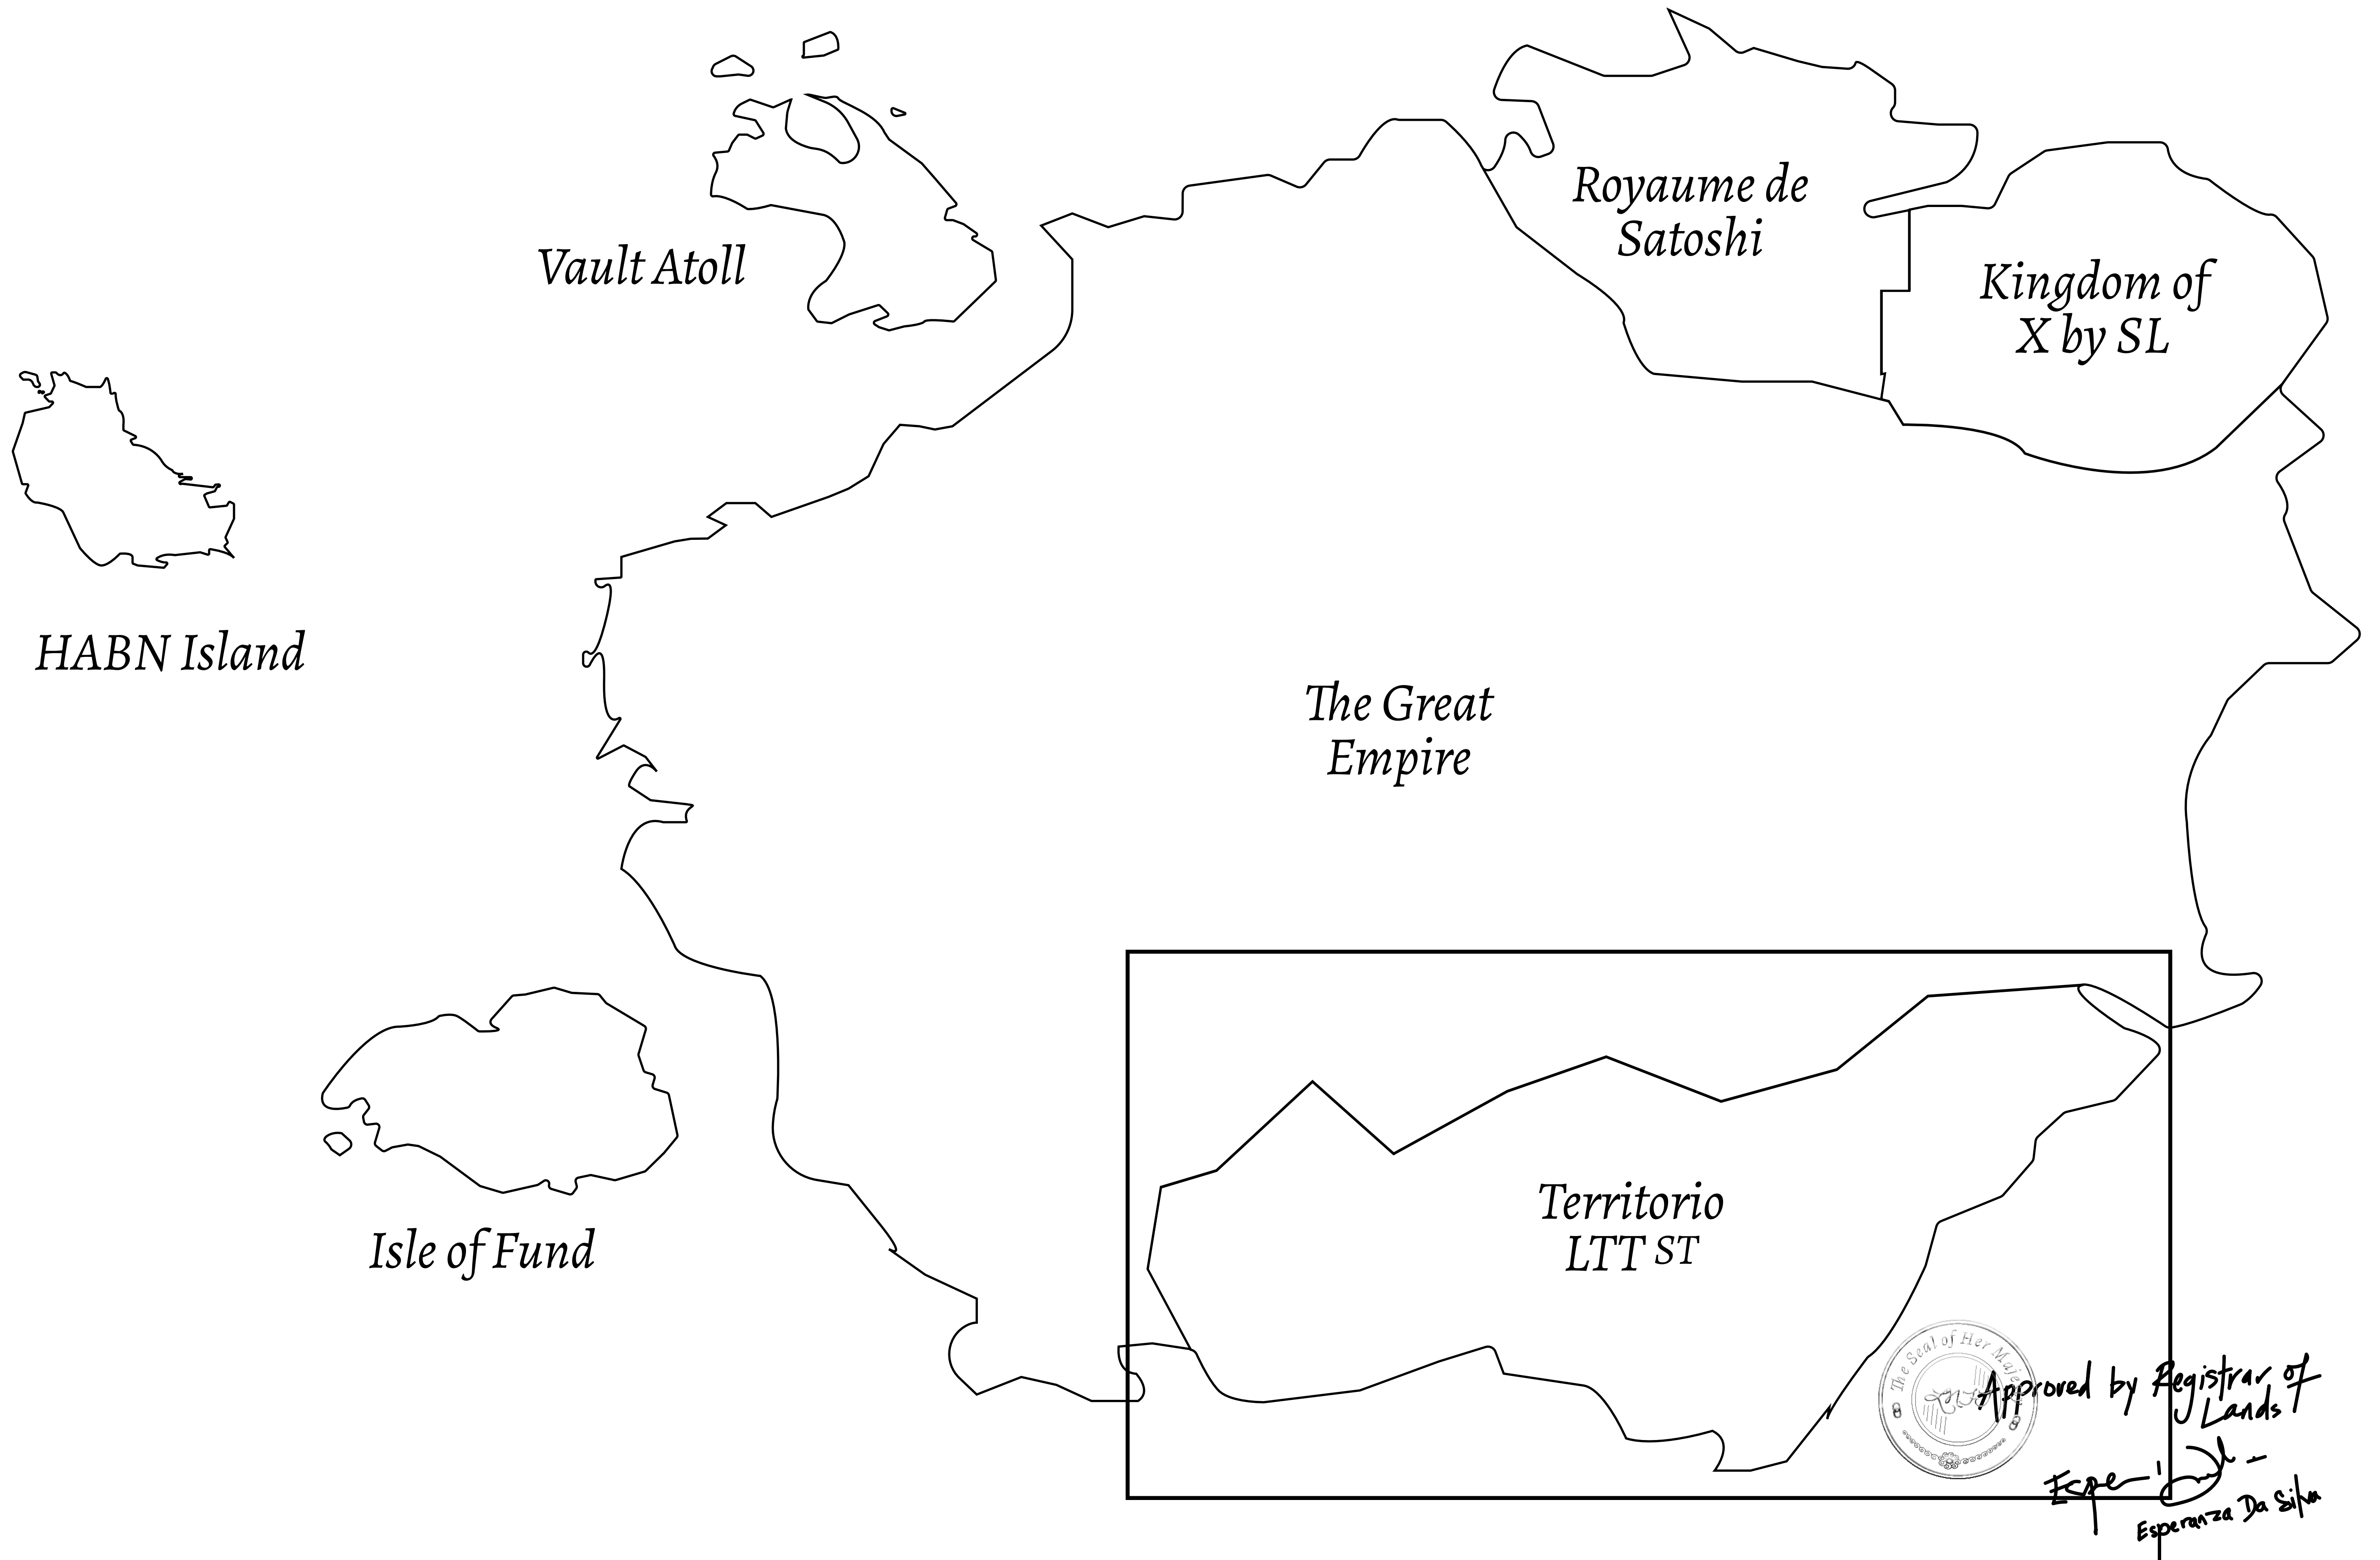

LOOT NFT WORLD

THE SPANISH ARMADA

The most flamboyant of all of the states, this Spanish-speaking territory houses a clash of cultures. From the LTT trades in the El Mercado district to the solicitations for invites to the Great Empire, and even the traveling Caravans, it is a transient place; people are always on the move on the way to the Great Empire or a trek through the Dividing Range to the Royaume De Satoshi. Commerce uses derivations of LTT such as LTTE, LTTB, and LTTTC.

GEOGRAPHY

| | |
|---------------|--------------------------|
| COASTLINE | 193.03 KM (119.94 MILES) |
| BORDERS | OCEAN, THE GREAT EMPIRE |
| HIGHEST POINT | MT ELEUTHERIA +1392 M |
| LOWEST POINT | PUERTO DE LTT 0 M |
| PLOTS | 1045 |
| SCALE | 1:50000 |

| | | | |
|--------------------------------|---|---|----------------------|
| H.M. LNFT Land Registry | | TITLE NUMBER | |
| | | T0501-221121 | |
| ADMINISTRATIVE AREA | TERRITORIO LTT ST | ISSUED 22 November 2021 <i>BJ.</i> | SCALE 1/50000 |
| OWNER ENTITLEMENT | Type W-T: Share of 0.1% of all BUN sales (rewarded in Credits) plus 1% of all LTT redeemed based on number of NFT Stories minted; Mint 4 NFT Stories | | |

T0504

LOT T0500

PLOT T0501
BOUNDARY: 3.35 KM

F

OFFICIAL PERSPECTIVE SHEET FOR FILING
Indicate vantage point for each drawing. Copy and
mark each sheet required prior to filing.

Guide - Vantage point should be
indicated as shown in the diagram: