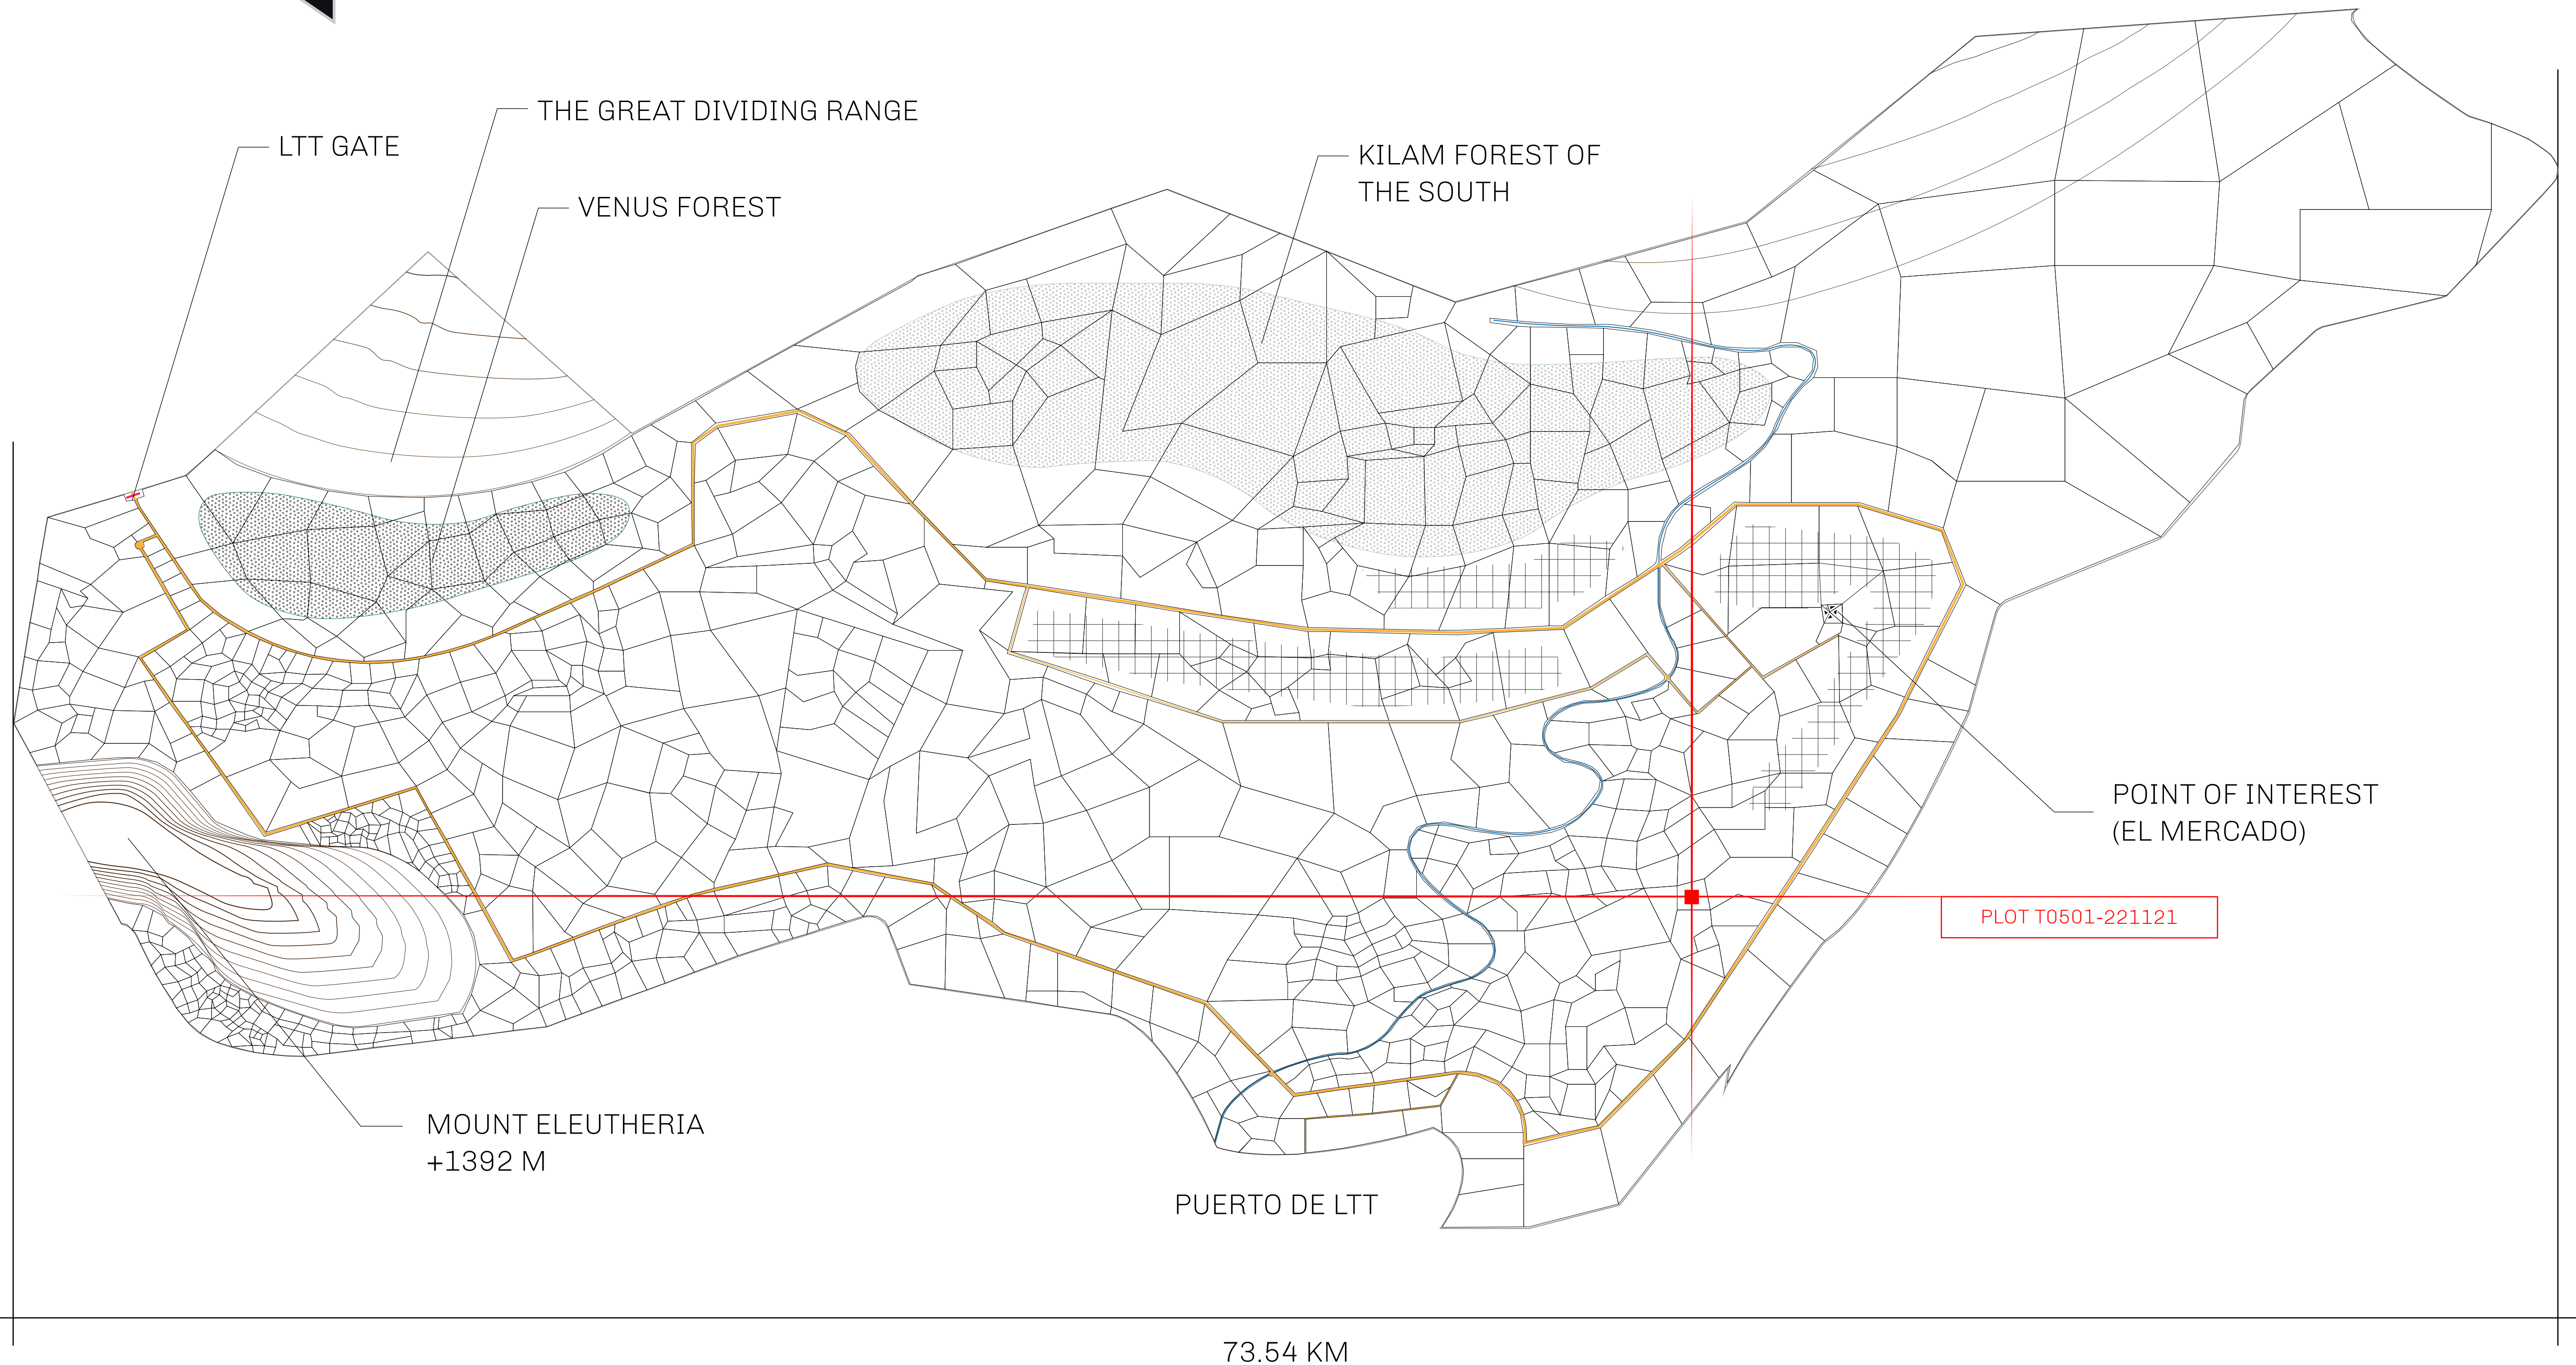

LOOT NFT WORLD

THE SPANISH ARMADA

The most flamboyant of all of the states, this Spanish-speaking territory houses a clash of cultures. From the LTT trades in the El Mercado district to the solicitations for invites to the Great Empire, and even the traveling Caravans, it is a transient place; people are always on the move on the way to the Great Empire or a trek through the Dividing Range to the Royaume De Satoshi. Commerce uses derivations of LTT such as LTTE, LTTB, and LTTTC.

GEOGRAPHY

| | |
|---------------|--------------------------|
| COASTLINE | 193.03 KM (119.94 MILES) |
| BORDERS | OCEAN, THE GREAT EMPIRE |
| HIGHEST POINT | MT ELEUTHERIA +1392 M |
| LOWEST POINT | PUERTO DE LTT 0 M |
| PLOTS | 1045 |
| SCALE | 1:50000 |

| | | | |
|--------------------------------|---|---|----------------------|
| H.M. LNFT Land Registry | | TITLE NUMBER | |
| | | T0501-221121 | |
| ADMINISTRATIVE AREA | TERRITORIO LTT ST | ISSUED 22 November 2021 <i>BJ.</i> | SCALE 1/50000 |
| OWNER ENTITLEMENT | Type W-T: Share of 0.1% of all BUN sales (rewarded in Credits) plus 1% of all LTT redeemed based on number of NFT Stories minted; Mint 4 NFT Stories | | |

T0504

LOT T0500

PLOT T0501
BOUNDARY: 3.35 KM

F

OFFICIAL PERSPECTIVE SHEET FOR FILING
Indicate vantage point for each drawing. Copy and
mark each sheet required prior to filing.

Guide - Vantage point should be
indicated as shown in the diagram: