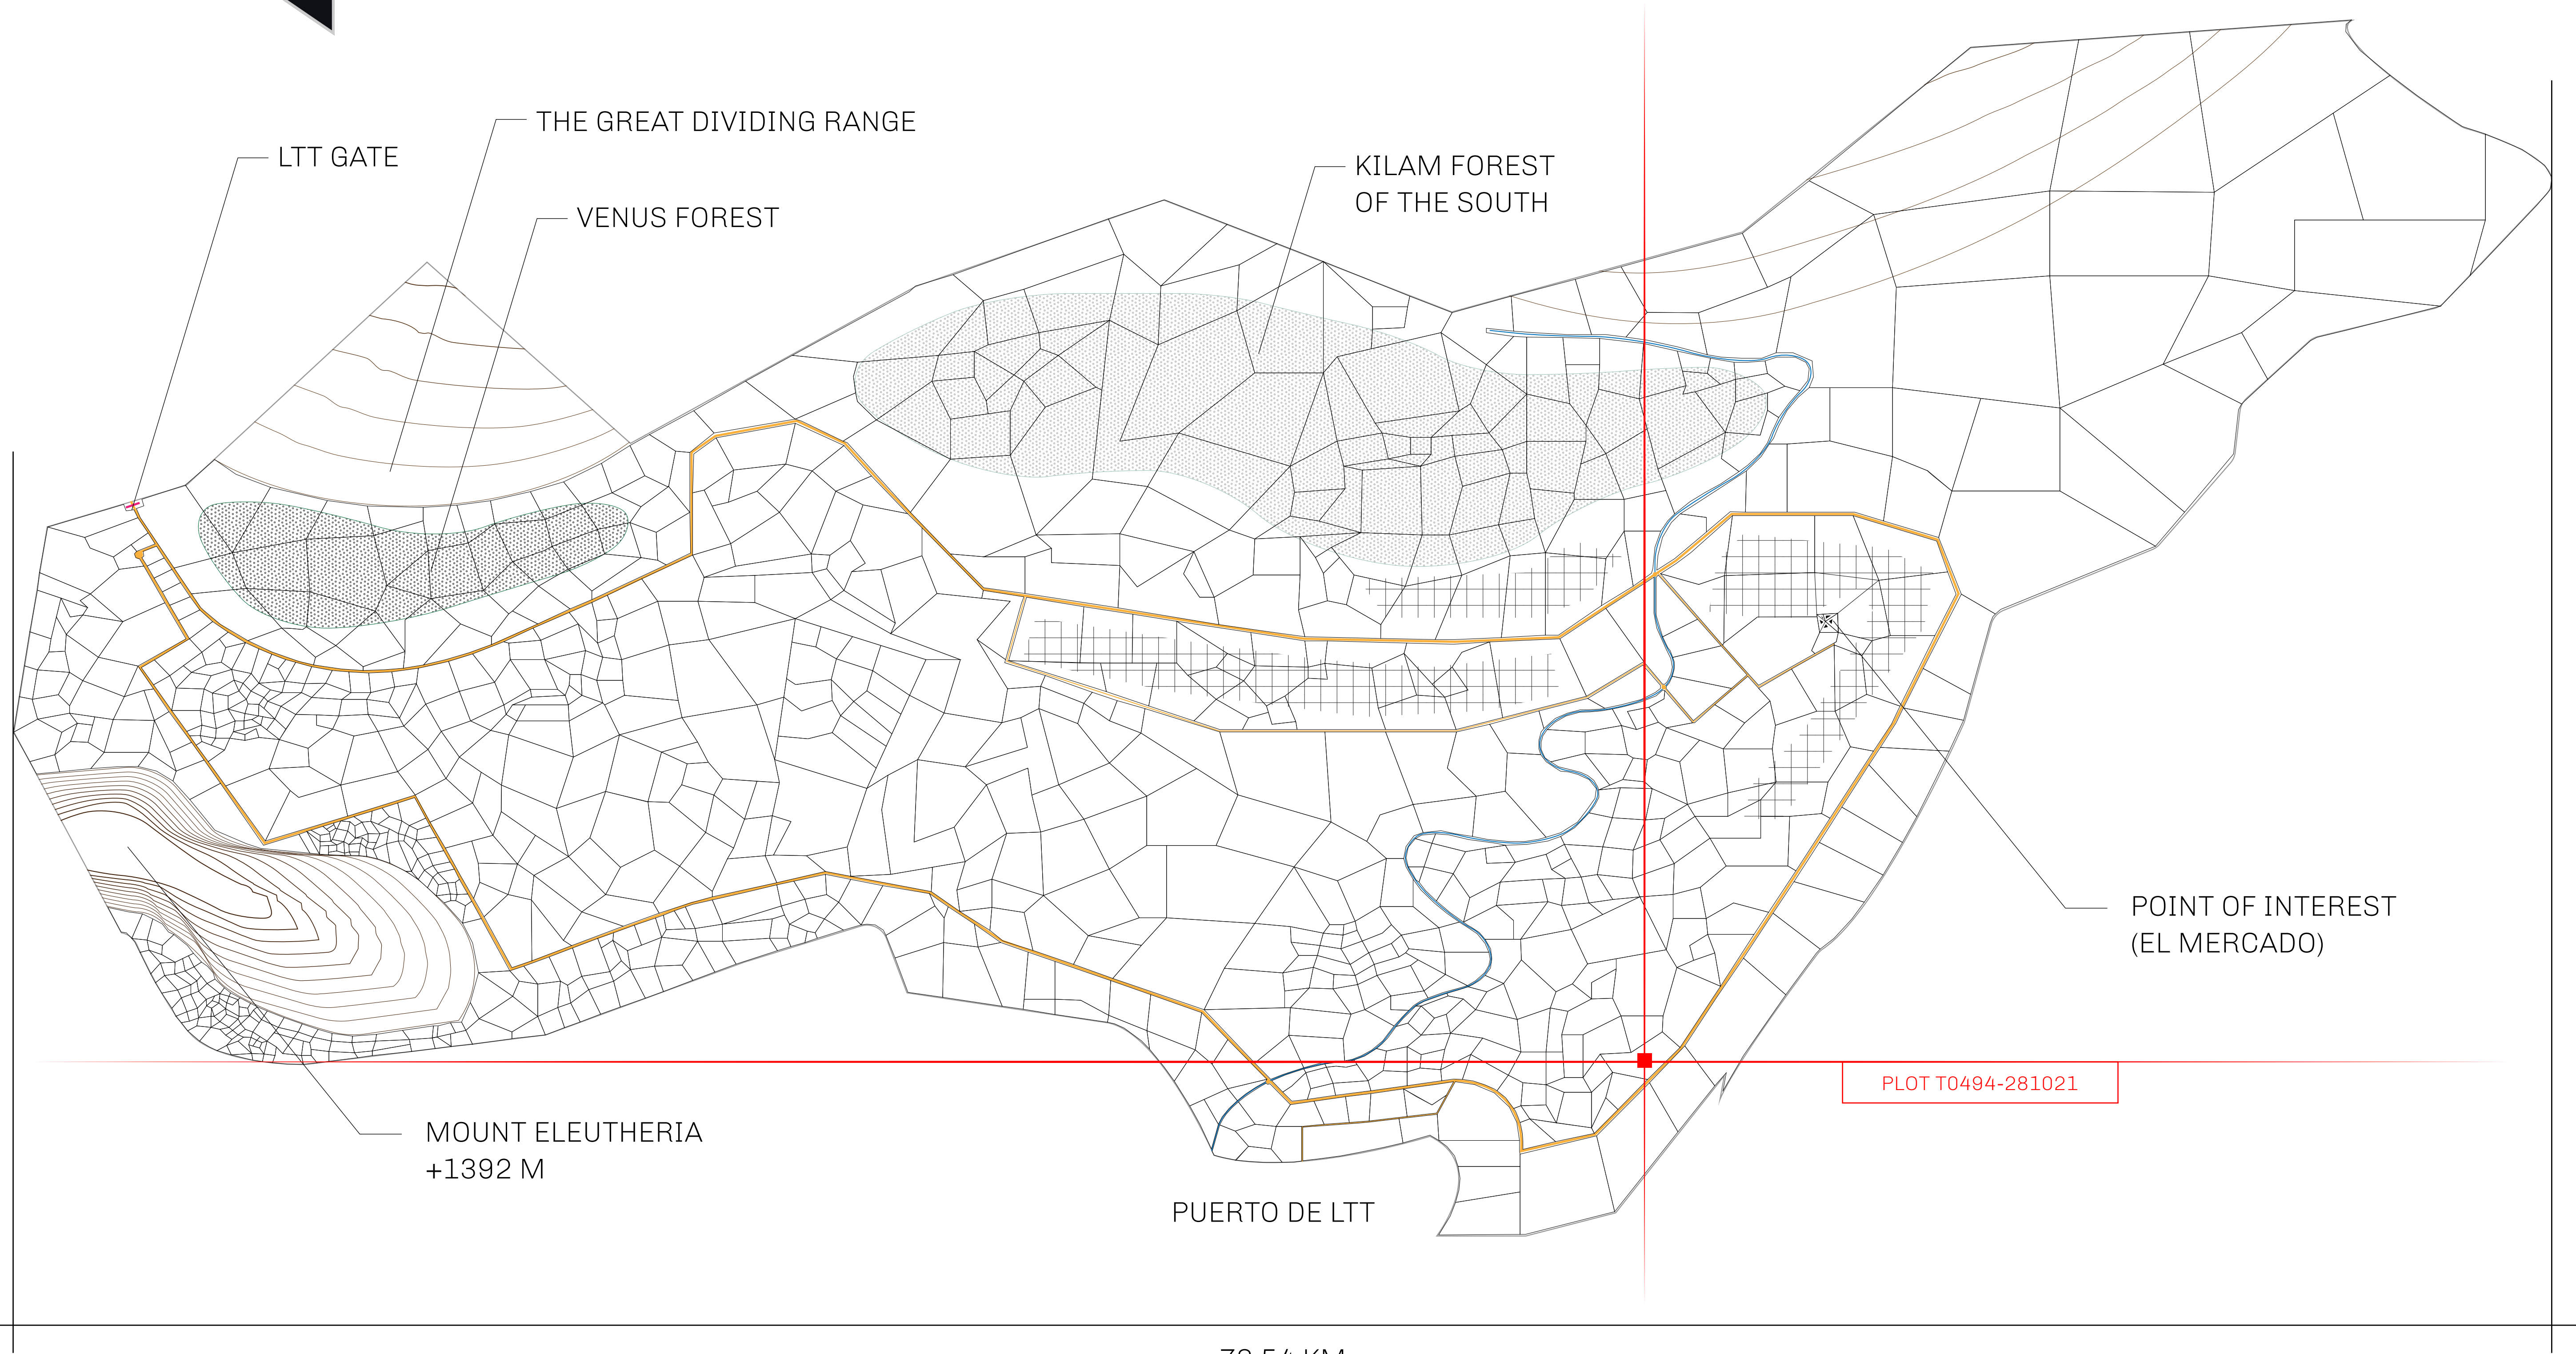

LOOT NFT WORLD

THE SPANISH ARMADA

The most flamboyant of all of the states, this Spanish-speaking territory houses a clash of cultures. From the LTT trades in the El Mercado district to the solicitations for invites to the Great Empire, and even the traveling Caravans, it is a transient place; people are always on the move on the way to the Great Empire or a trek through the Dividing Range to the Royaume De Satoshi. Commerce uses derivations of LTT such as LTTE, LTTB, and LTTTC.

GEOGRAPHY

COASTLINE	193.03 KM (119.94 MILES)
BORDERS	OCEAN, THE GREAT EMPIRE
HIGHEST POINT	MT ELEUTHERIA +1392 M
LOWEST POINT	PUERTO DE LTT 0 M
PLOTS	1045
SCALE	1:50000

H.M. LNFT Land Registry		TITLE NUMBER	
		T0494-281021	
ADMINISTRATIVE AREA	TERRITORIO LTT ST	ISSUED 28 October 2021 <i>BJ.</i>	SCALE 1/50000
OWNER ENTITLEMENT	Type W-T: Share of 0.1% of all BUN sales (rewarded in Credits) plus 1% of all LTT redeemed based on number of NFT Stories minted; Mint 4 NFT Stories		

OFFICIAL PERSPECTIVE SHEET FOR FILING
Indicate vantage point for each drawing. Copy and
mark each sheet required prior to filing.

Guide - Vantage point should be
indicated as shown in the diagram: