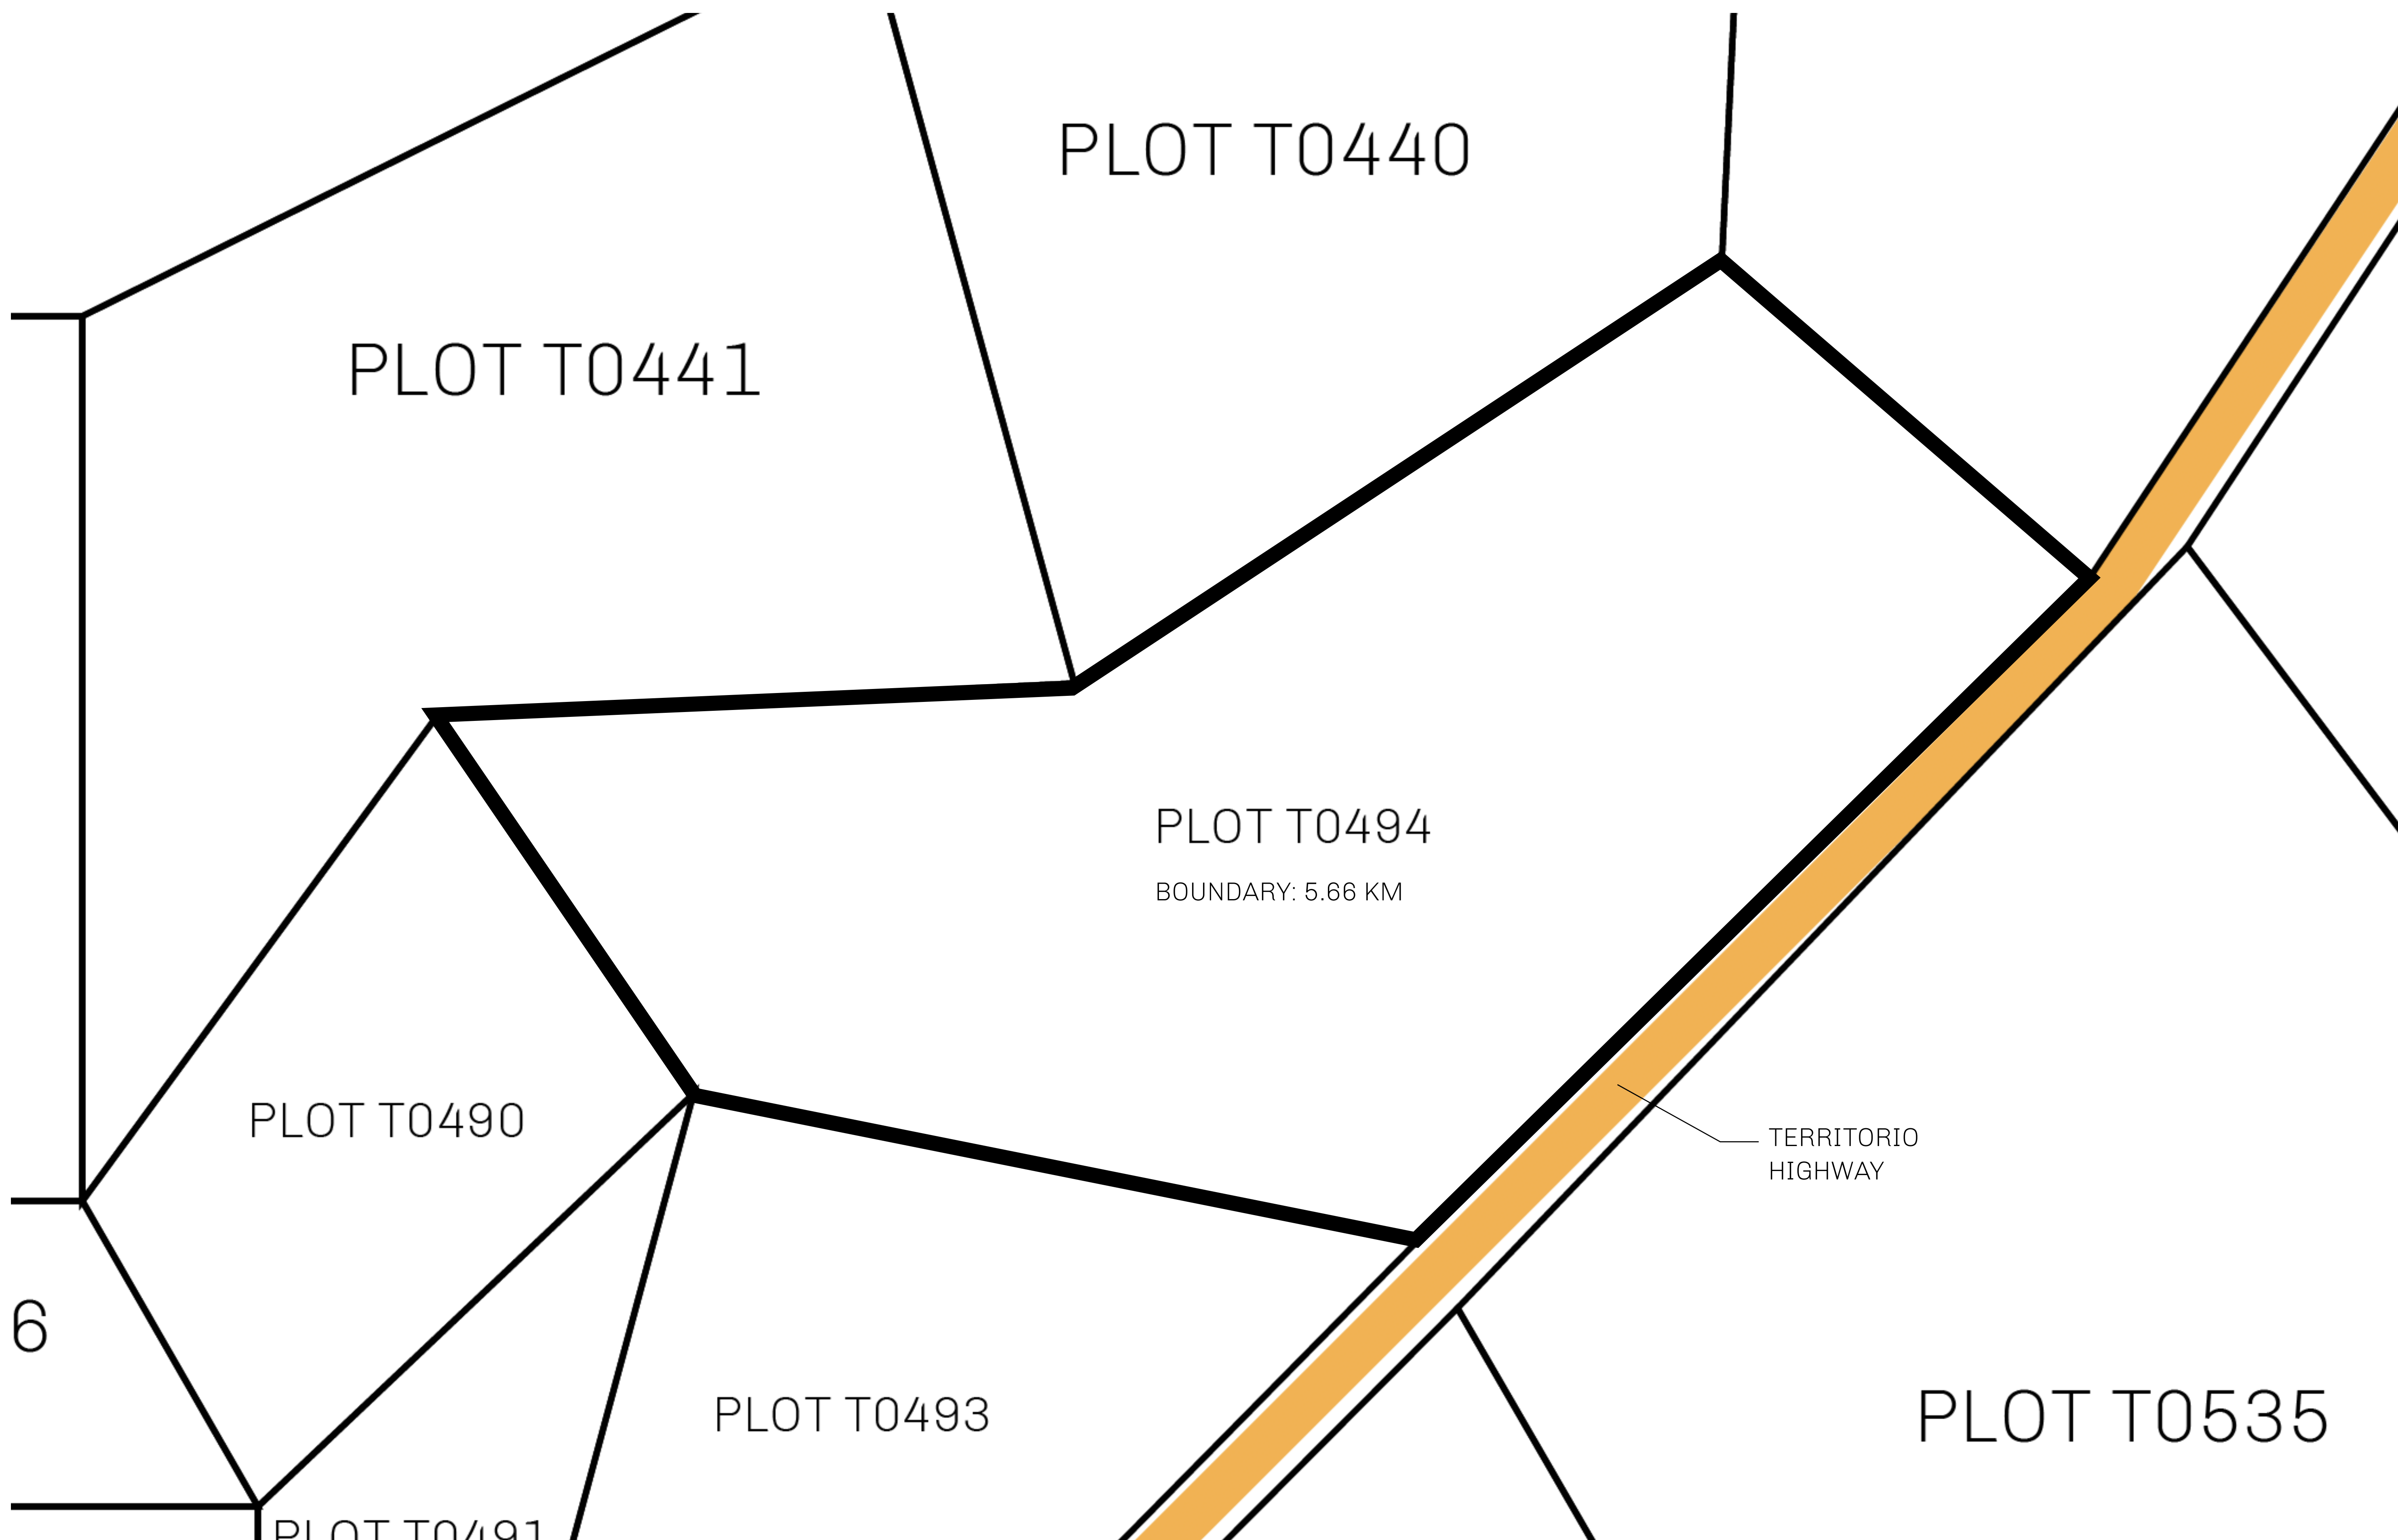

LOOT NFT WORLD

THE SPANISH ARMADA

The most flamboyant of all of the states, this Spanish-speaking territory houses a clash of cultures. From the LTT trades in the El Mercado district to the solicitations for invites to the Great Empire, and even the traveling Caravans, it is a transient place; people are always on the move on the way to the Great Empire or a trek through the Dividing Range to the Royaume De Satoshi. Commerce uses derivations of LTT such as LTTE, LTTB, and LTTTC.

GEOGRAPHY

COASTLINE	193.03 KM (119.94 MILES)
BORDERS	OCEAN, THE GREAT EMPIRE
HIGHEST POINT	MT ELEUTHERIA +1392 M
LOWEST POINT	PUERTO DE LTT 0 M
PLOTS	1045
SCALE	1:50000

H.M. LNFT Land Registry		TITLE NUMBER	
		T0494-281021	
ADMINISTRATIVE AREA	TERRITORIO LTT ST	ISSUED 28 October 2021 <i>BJ.</i>	SCALE 1/50000
OWNER ENTITLEMENT	Type W-T: Share of 0.1% of all BUN sales (rewarded in Credits) plus 1% of all LTT redeemed based on number of NFT Stories minted; Mint 4 NFT Stories		

OFFICIAL PERSPECTIVE SHEET FOR FILING
Indicate vantage point for each drawing. Copy and
mark each sheet required prior to filing.

Guide - Vantage point should be
indicated as shown in the diagram: