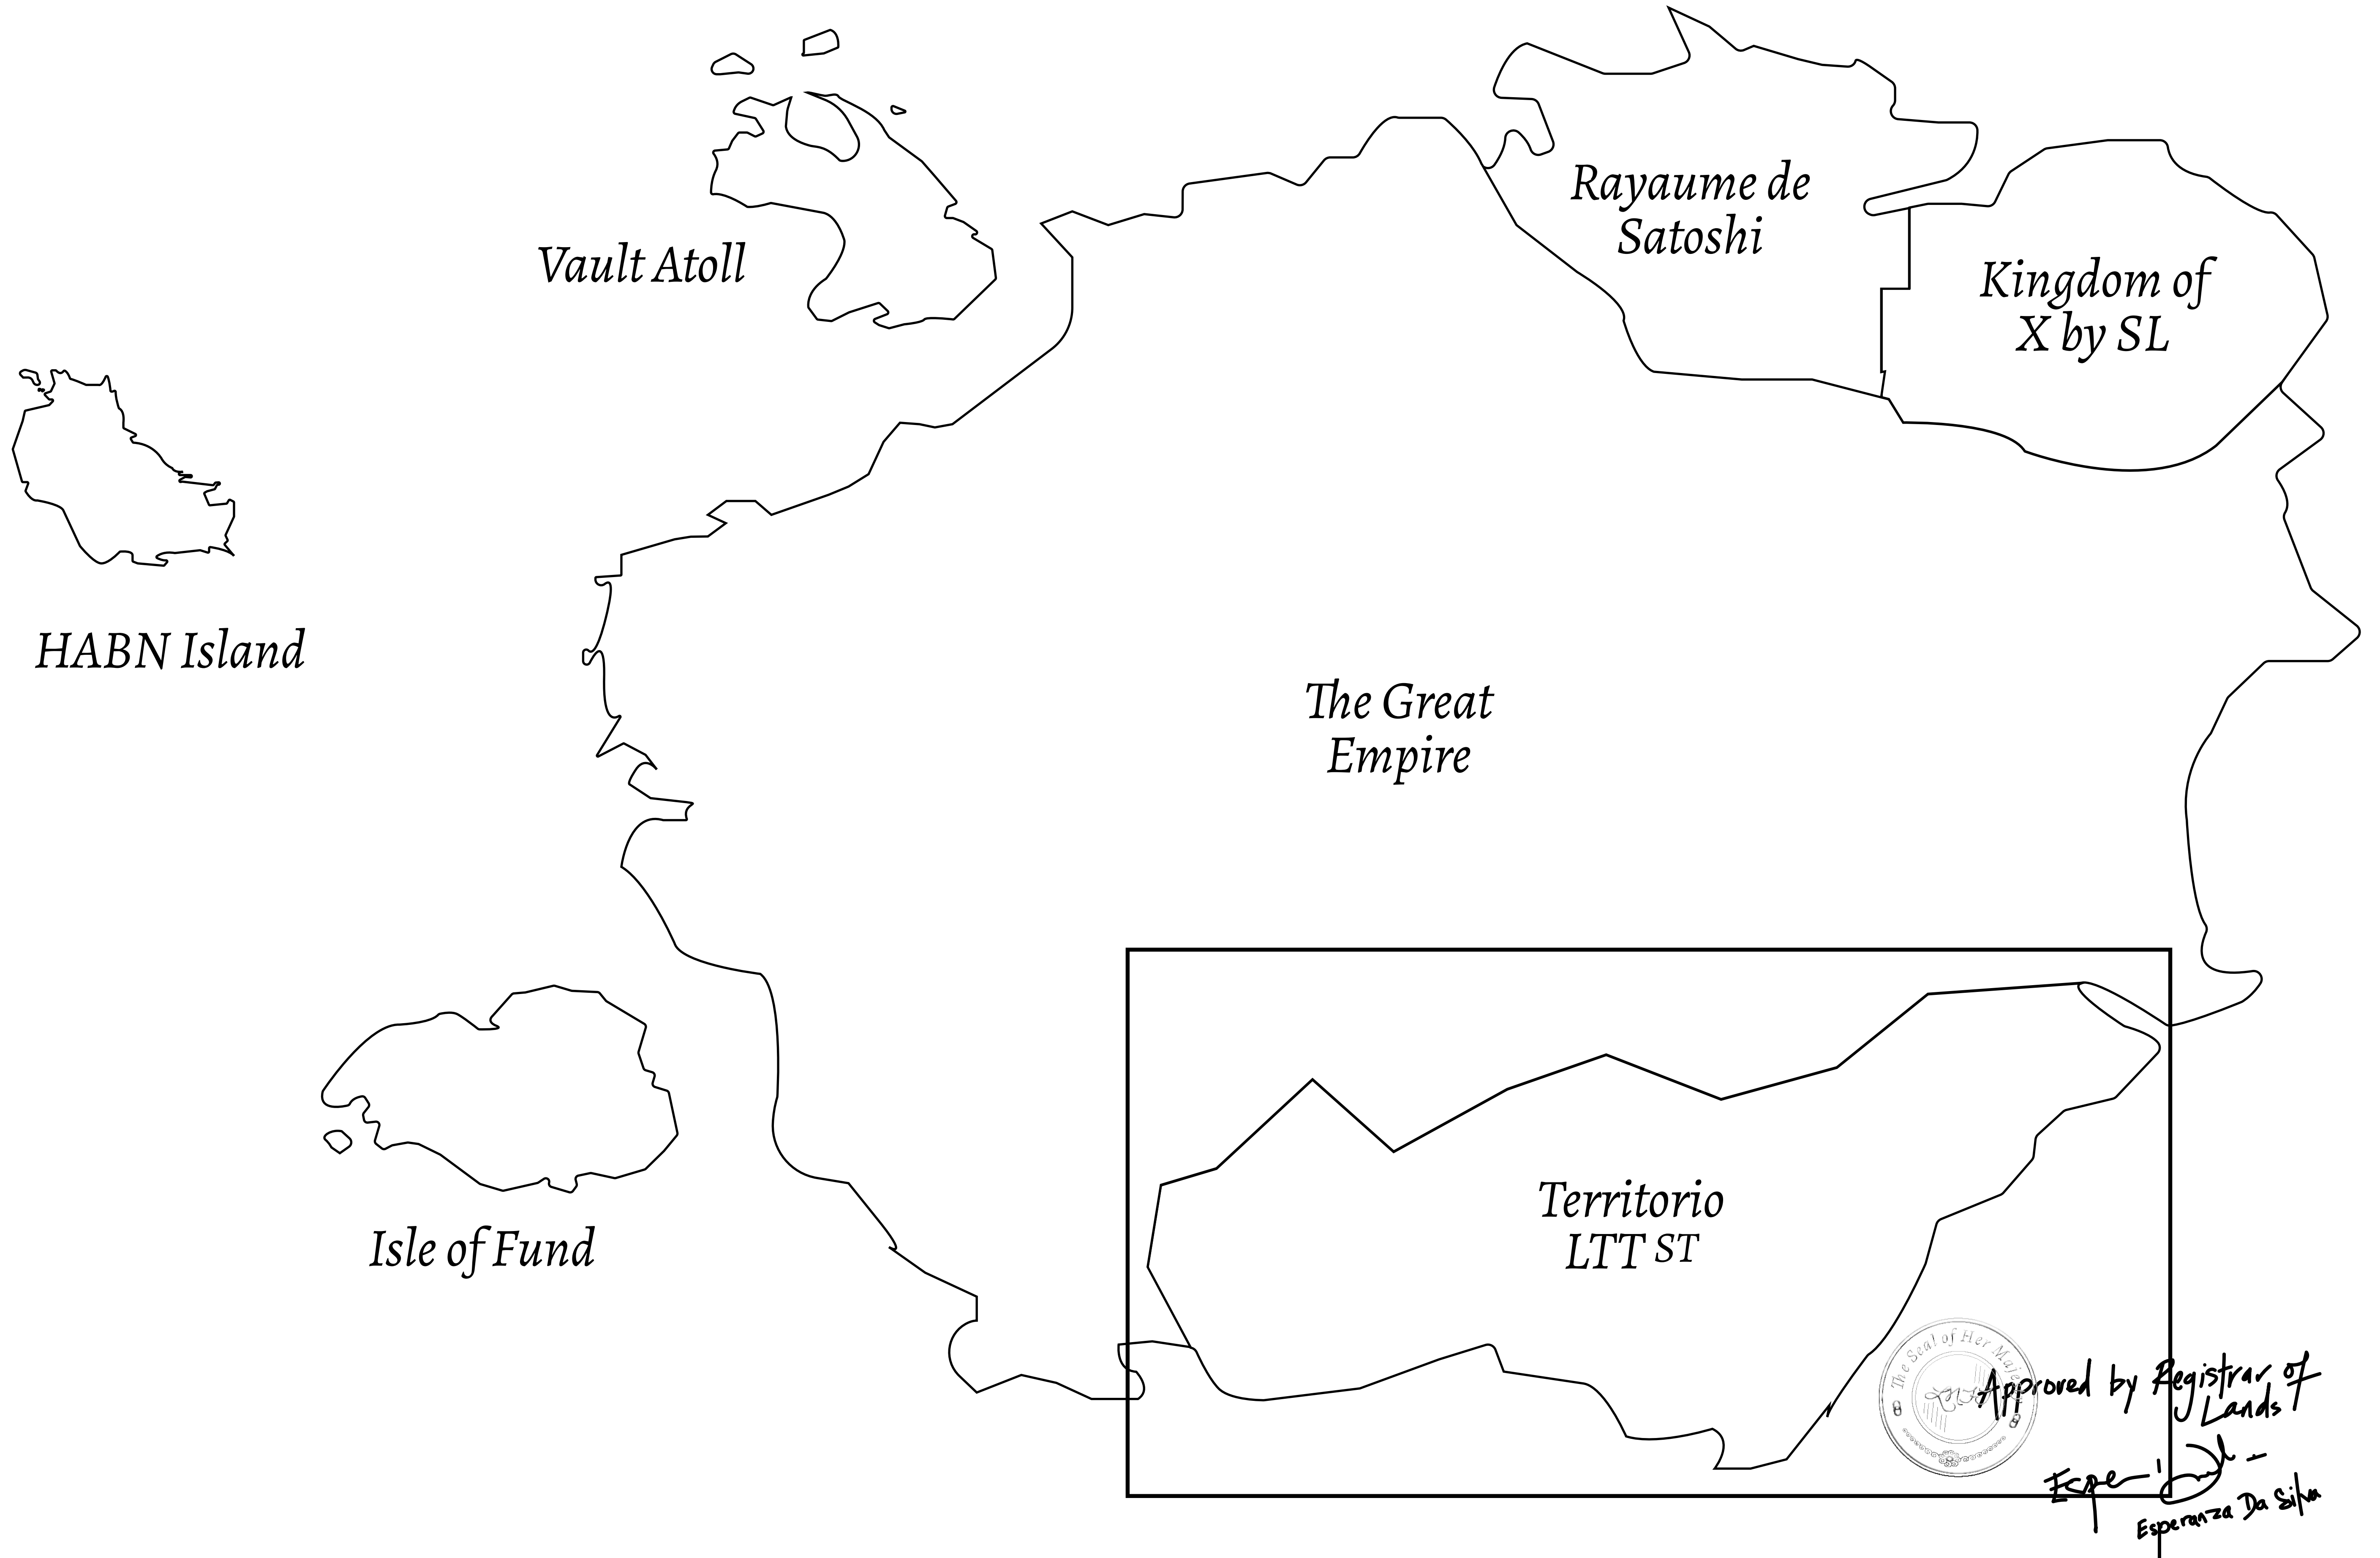

LOOT NFT WORLD

THE SPANISH ARMADA

The most flamboyant of all of the states, this Spanish-speaking territory houses a clash of cultures. From the LTT trades in the El Mercado district to the solicitations for invites to the Great Empire, and even the traveling Caravans, it is a transient place; people are always on the move on the way to the Great Empire or a trek through the Dividing Range to the Royaume De Satoshi. Commerce uses derivations of LTT such as LTTE, LTTB, and LTTTC.

GEOGRAPHY

COASTLINE	193.03 KM (119.94 MILES)
BORDERS	OCEAN, THE GREAT EMPIRE
HIGHEST POINT	MT ELEUTHERIA +1392 M
LOWEST POINT	PUERTO DE LTT 0 M
PLOTS	1045
SCALE	1:50000

H.M. LNFT Land Registry		TITLE NUMBER	
		T0494-281021	
ADMINISTRATIVE AREA	TERRITORIO LTT ST	ISSUED 28 October 2021 <i>BJ.</i>	SCALE 1/50000
OWNER ENTITLEMENT	Type W-T: Share of 0.1% of all BUN sales (rewarded in Credits) plus 1% of all LTT redeemed based on number of NFT Stories minted; Mint 4 NFT Stories		