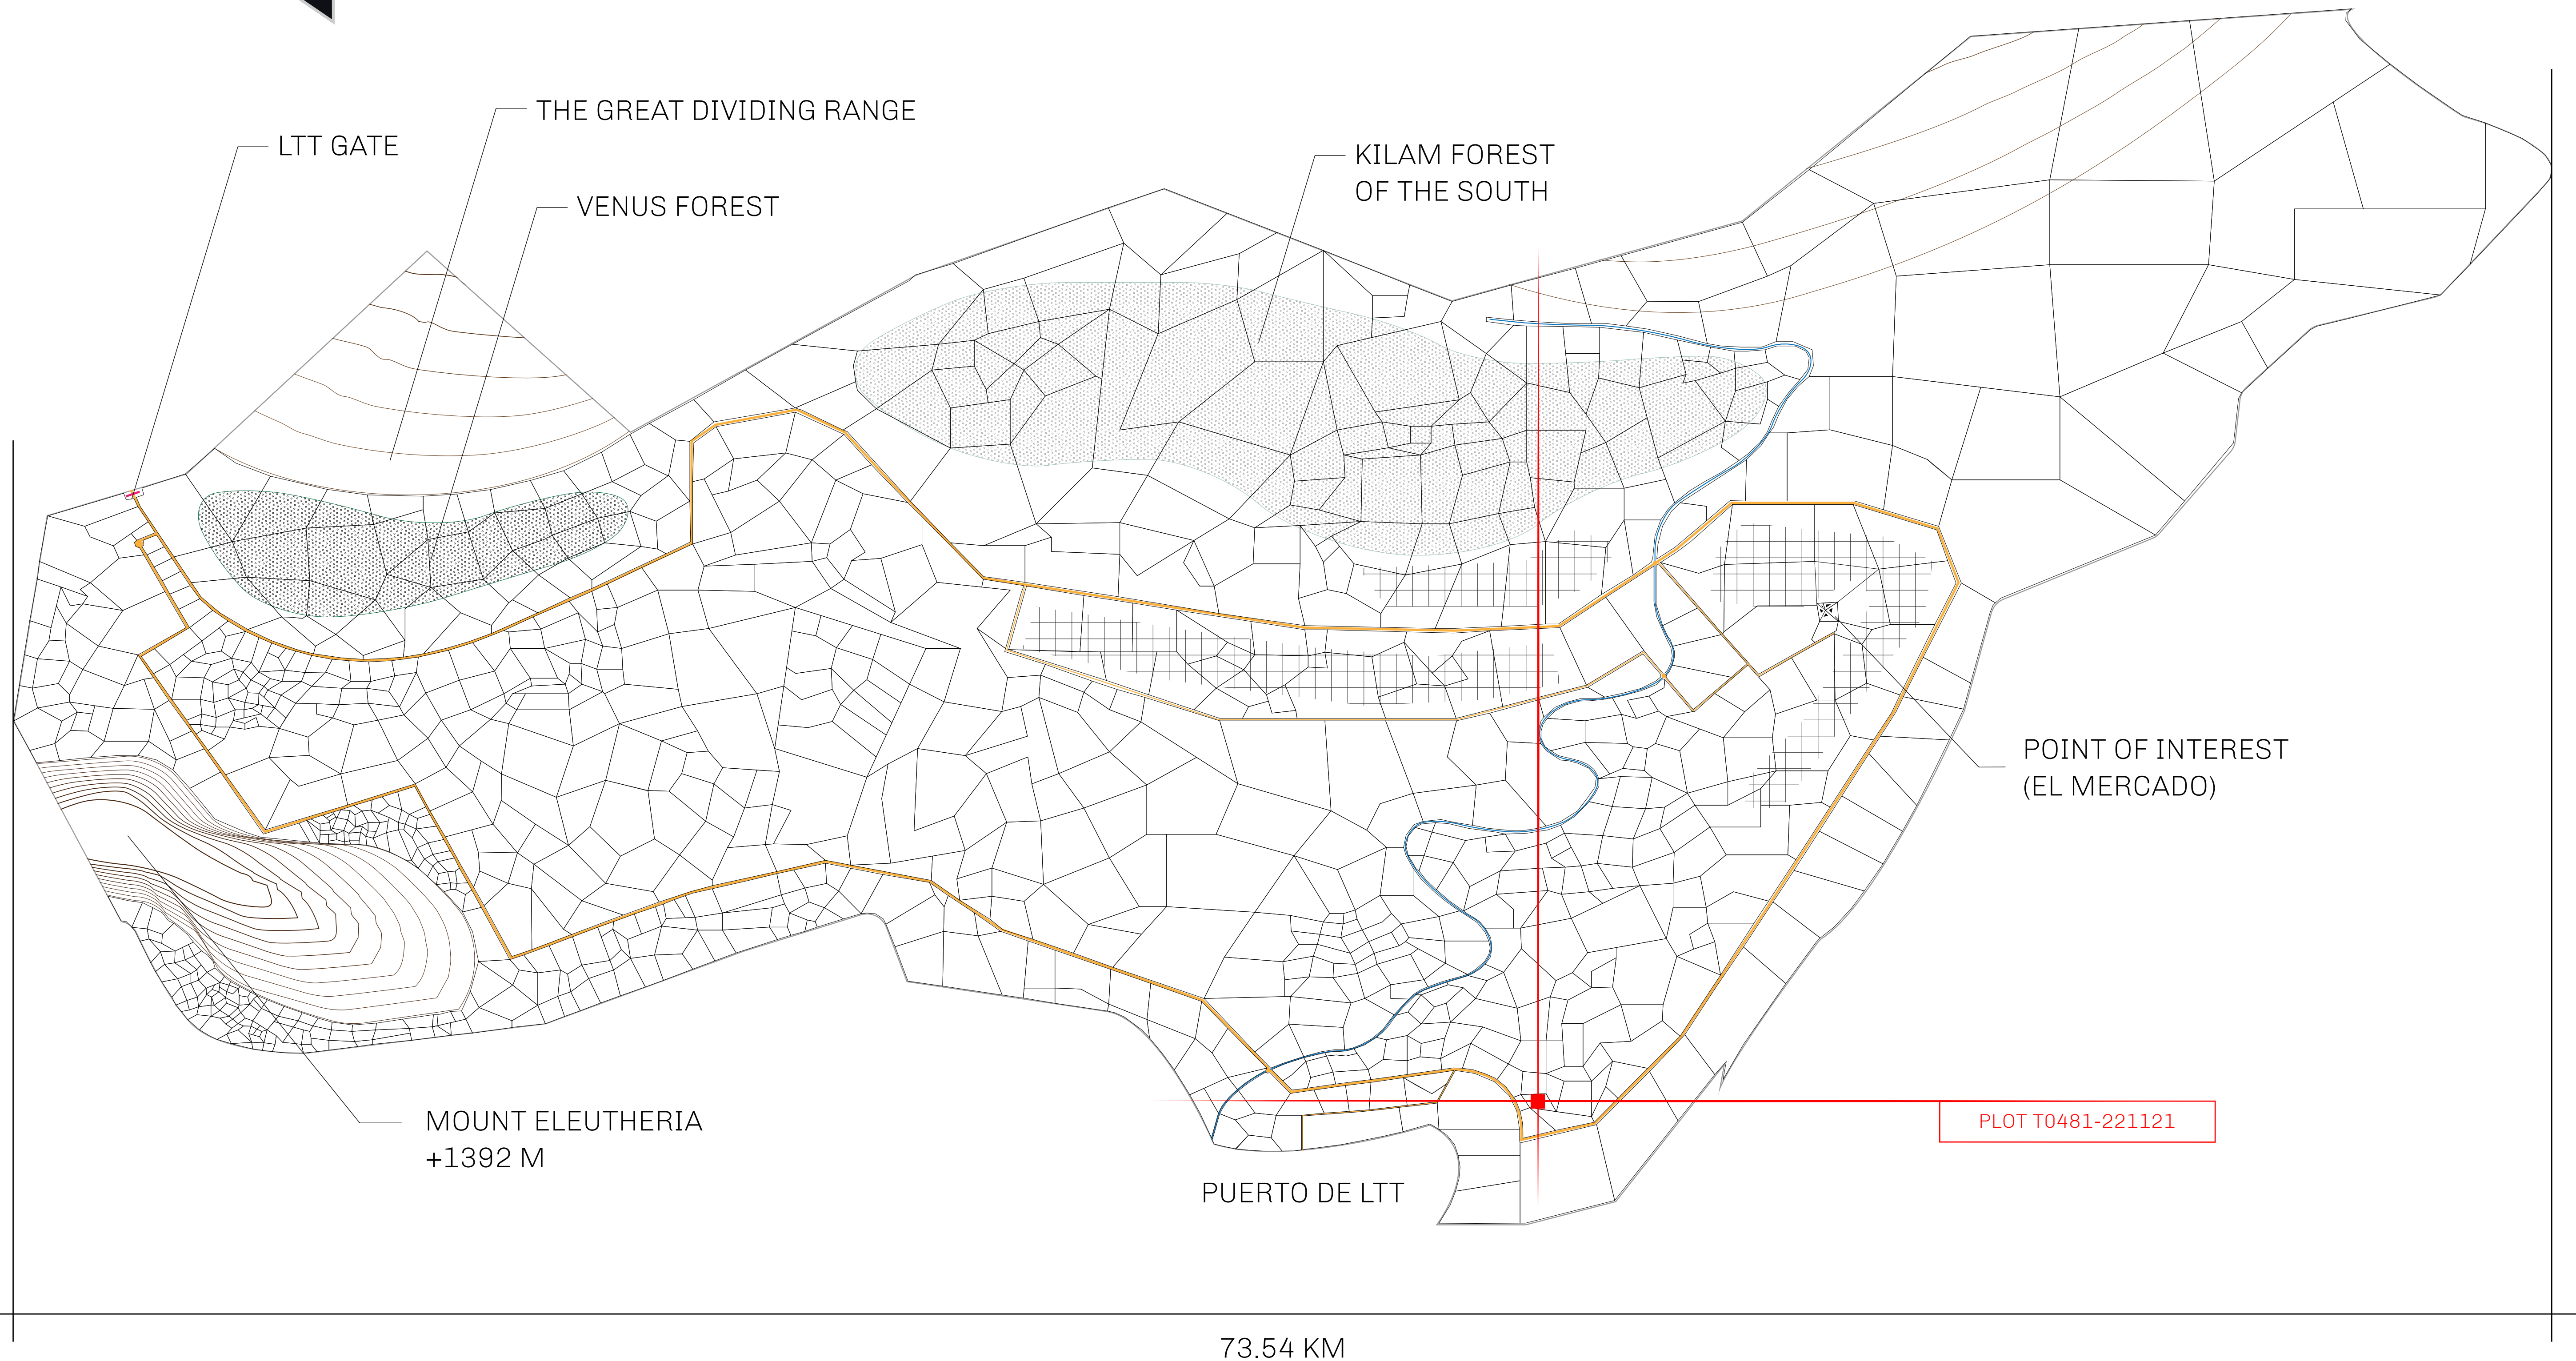

### THE SPANISH ARMADA

The most flamboyant of all of the states, this Spanish-speaking territory houses a clash of cultures. From the LTT trades in the El Mercado district to the solicitations for invites to the Great Empire, and even the traveling Caravans, it is a transient place; people are always on the move on the way to the Great Empire or a trek through the Dividing Range to the Royaume De Satoshi. Commerce uses derivations of LTT such as LTTE, LTTB, and LTTTC.

### GEOGRAPHY

COASTLINE	193.03 KM (119.94 MILES)
BORDERS	OCEAN, THE GREAT EMPIRE
HIGHEST POINT	MT ELEUTHERIA +1392 M
LOWEST POINT	PUERTO DE LTT 0 M
PLOTS	1045
SCALE	1:50000

<b>H.M. LNFT Land Registry</b>		TITLE NUMBER	
		<b>T0481-221121</b>	
ADMINISTRATIVE AREA	<b>TERRITORIO LTT ST</b>	ISSUED <b>22 November 2021</b> <i>BJ</i>	SCALE <b>1/50000</b>
OWNER ENTITLEMENT	<b>Type W-T: Share of 0.1% of all BUN sales (rewarded in Credits) plus 1% of all LTT redeemed based on number of NFT Stories minted; Mint 4 NFT Stories</b>		

**OFFICIAL PERSPECTIVE SHEET FOR FILING**  
Indicate vantage point for each drawing. Copy and mark each sheet required prior to filing.

Guide - Vantage point should be indicated as shown in the diagram: