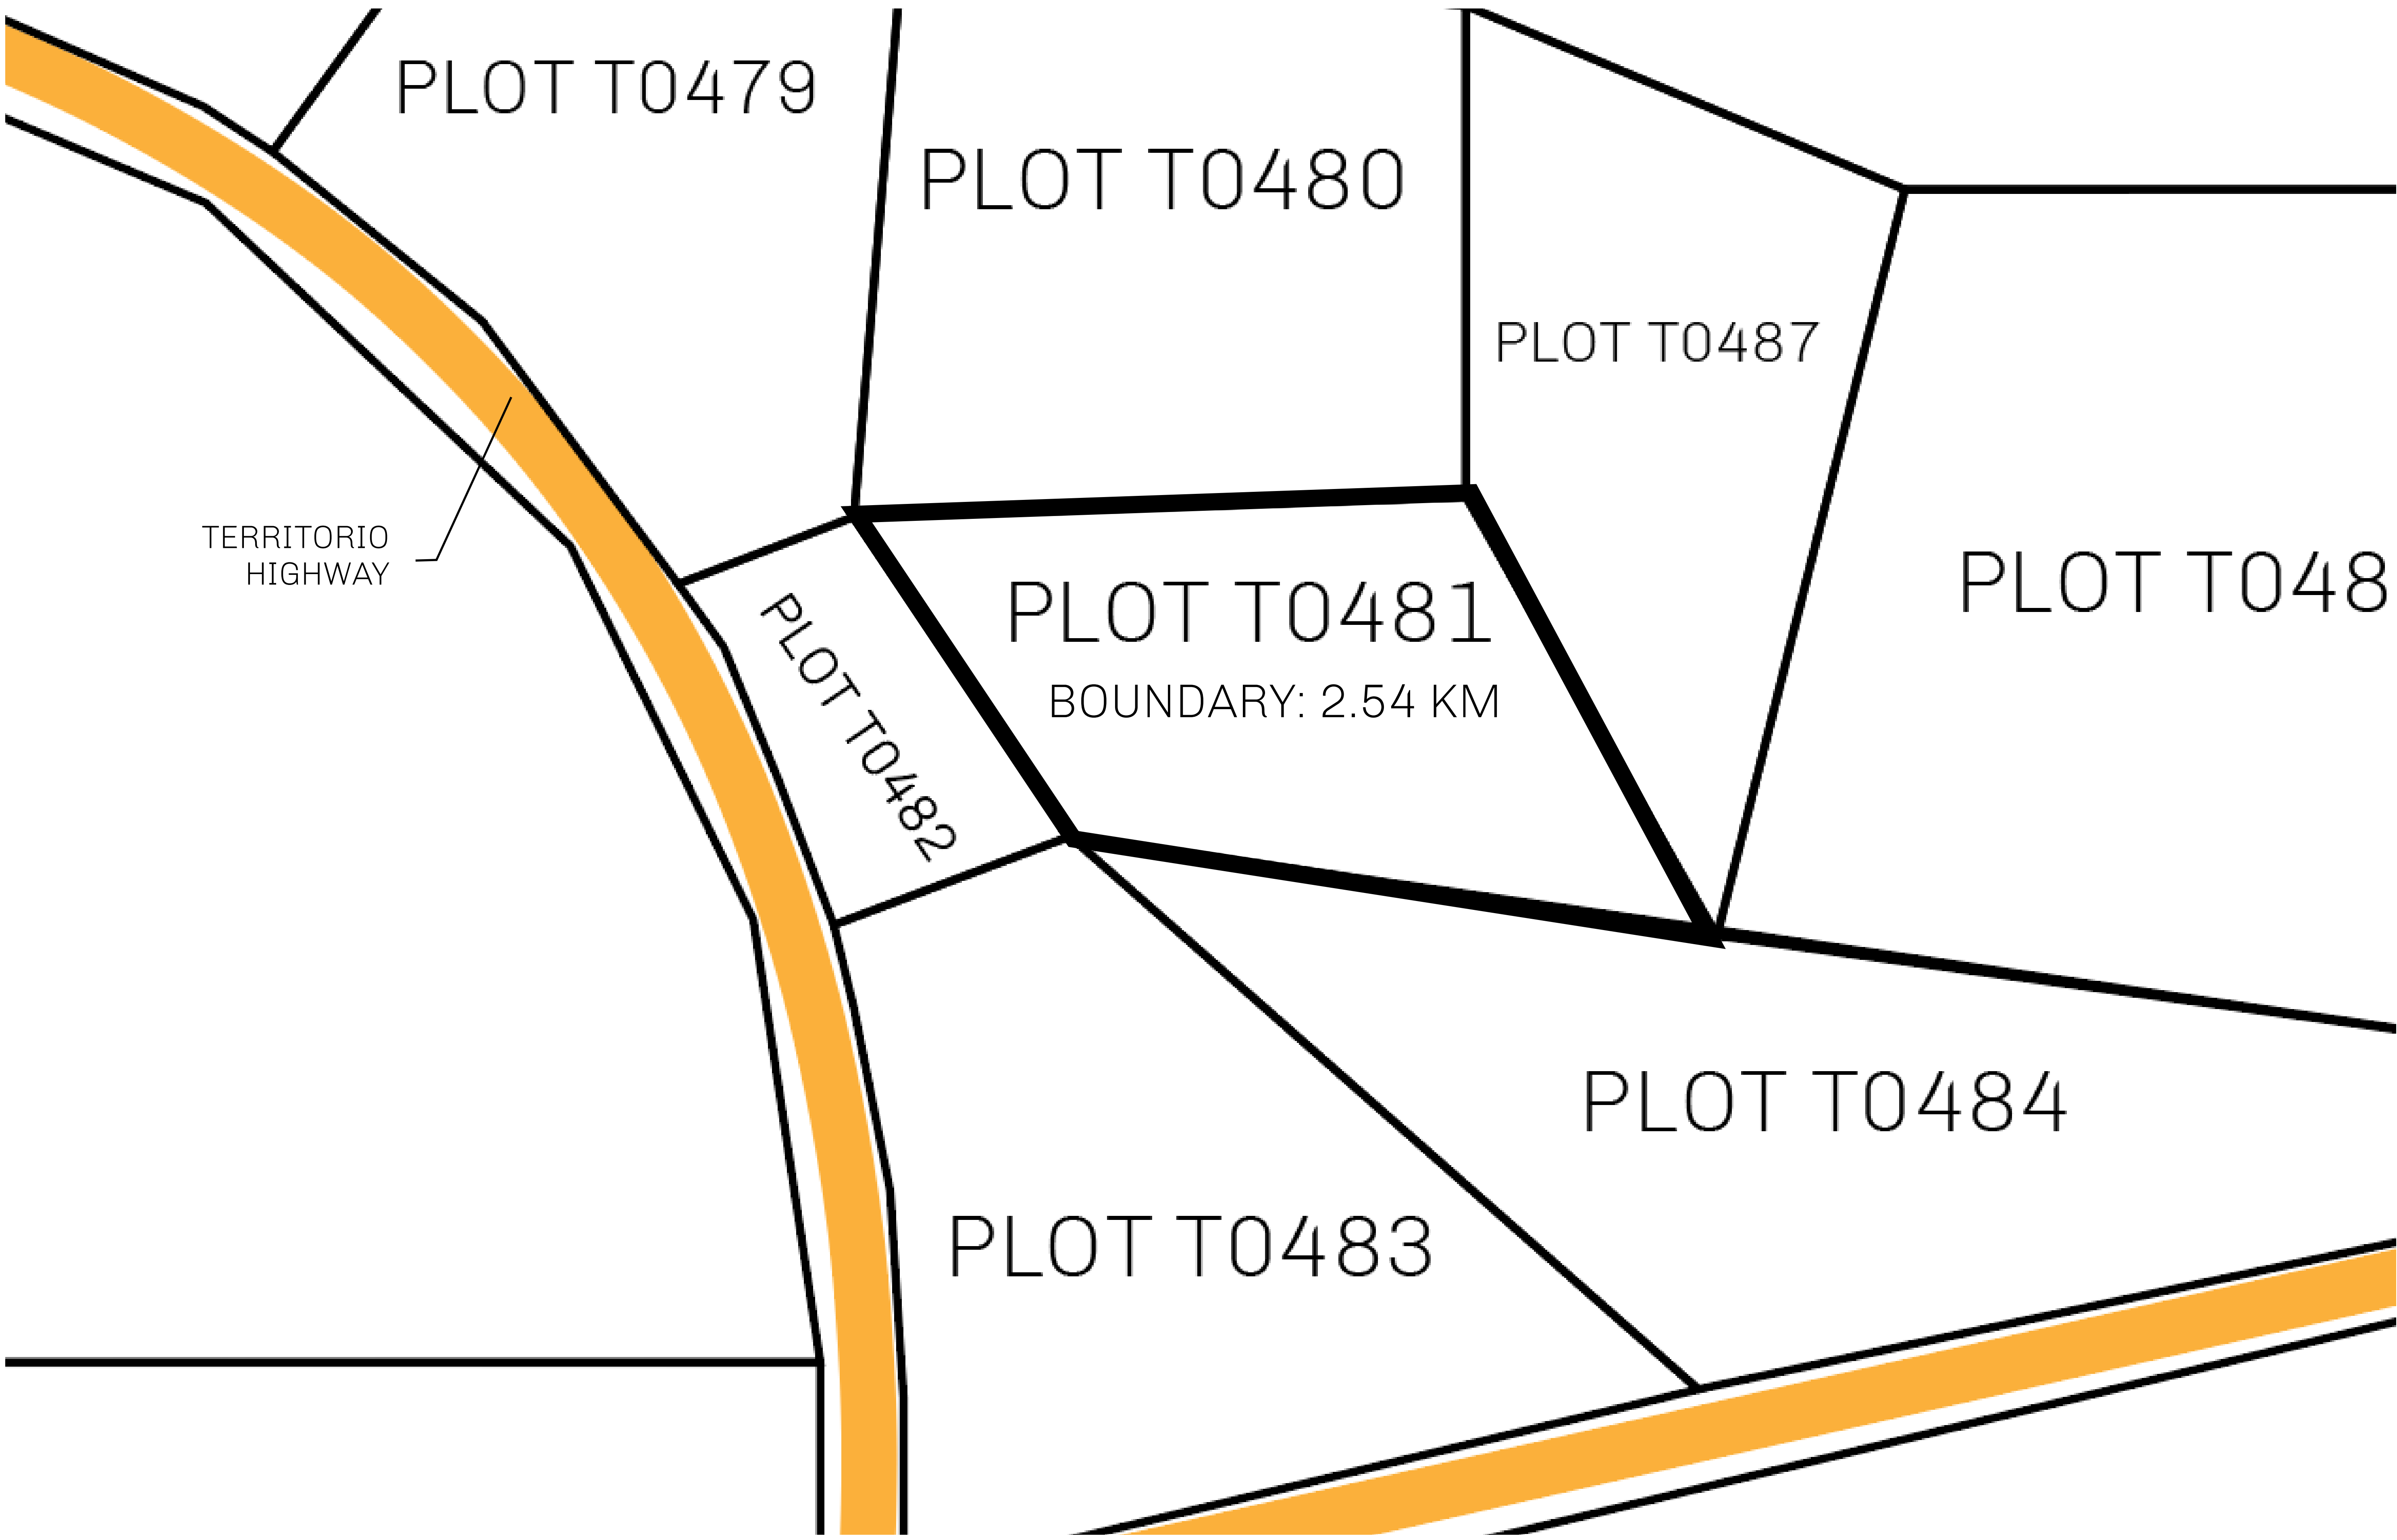

### THE SPANISH ARMADA

The most flamboyant of all of the states, this Spanish-speaking territory houses a clash of cultures. From the LTT trades in the El Mercado district to the solicitations for invites to the Great Empire, and even the traveling Caravans, it is a transient place; people are always on the move on the way to the Great Empire or a trek through the Dividing Range to the Royaume De Satoshi. Commerce uses derivations of LTT such as LTTE, LTTB, and LTTTC.

### GEOGRAPHY

COASTLINE	193.03 KM (119.94 MILES)
BORDERS	OCEAN, THE GREAT EMPIRE
HIGHEST POINT	MT ELEUTHERIA +1392 M
LOWEST POINT	PUERTO DE LTT 0 M
PLOTS	1045
SCALE	1:50000

<b>H.M. LNFT Land Registry</b>		TITLE NUMBER	
		<b>T0481-221121</b>	
ADMINISTRATIVE AREA	<b>TERRITORIO LTT ST</b>	ISSUED <b>22 November 2021</b> <i>BJ</i>	SCALE <b>1/50000</b>
OWNER ENTITLEMENT	<b>Type W-T: Share of 0.1% of all BUN sales (rewarded in Credits) plus 1% of all LTT redeemed based on number of NFT Stories minted; Mint 4 NFT Stories</b>		

**OFFICIAL PERSPECTIVE SHEET FOR FILING**  
Indicate vantage point for each drawing. Copy and mark each sheet required prior to filing.

Guide - Vantage point should be indicated as shown in the diagram: