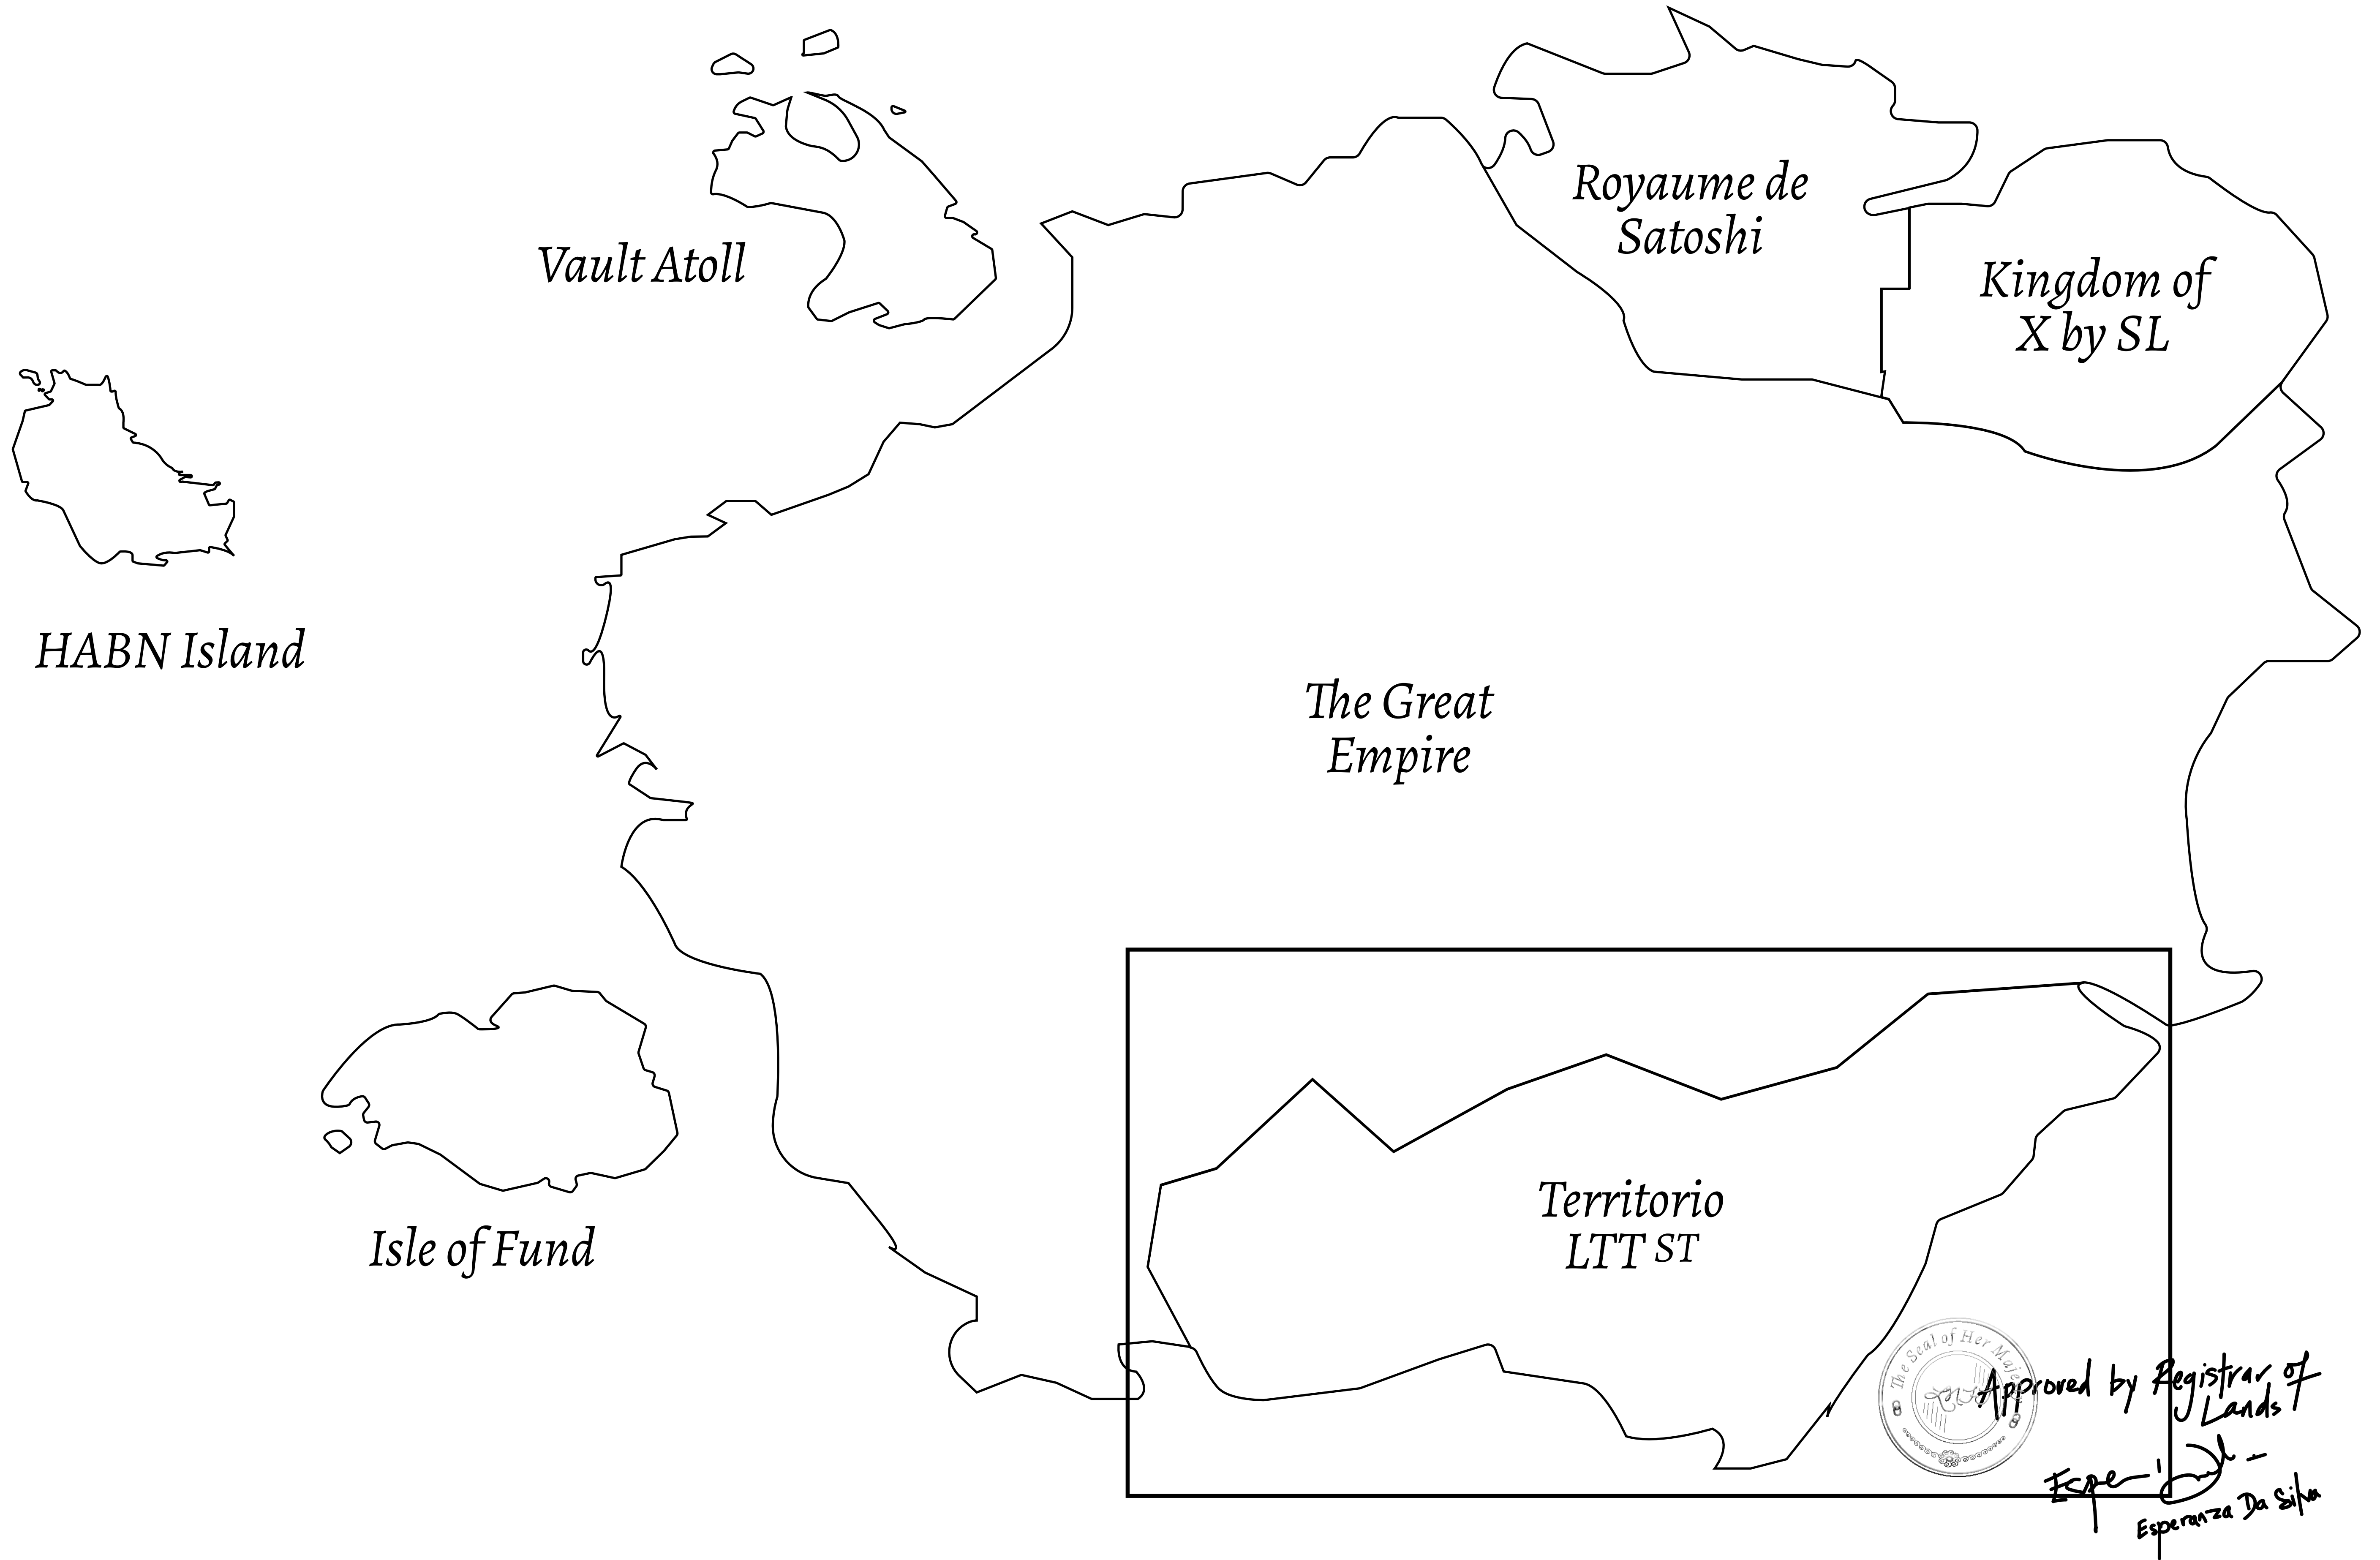

### THE SPANISH ARMADA

The most flamboyant of all of the states, this Spanish-speaking territory houses a clash of cultures. From the LTT trades in the El Mercado district to the solicitations for invites to the Great Empire, and even the traveling Caravans, it is a transient place; people are always on the move on the way to the Great Empire or a trek through the Dividing Range to the Royaume De Satoshi. Commerce uses derivations of LTT such as LTTE, LTTB, and LTTTC.

### GEOGRAPHY

COASTLINE	193.03 KM (119.94 MILES)
BORDERS	OCEAN, THE GREAT EMPIRE
HIGHEST POINT	MT ELEUTHERIA +1392 M
LOWEST POINT	PUERTO DE LTT 0 M
PLOTS	1045
SCALE	1:50000

<b>H.M. LNFT Land Registry</b>		TITLE NUMBER	
		<b>T0481-221121</b>	
ADMINISTRATIVE AREA	<b>TERRITORIO LTT ST</b>	ISSUED <b>22 November 2021</b> <i>BJ</i>	SCALE <b>1/50000</b>
OWNER ENTITLEMENT	<b>Type W-T: Share of 0.1% of all BUN sales (rewarded in Credits) plus 1% of all LTT redeemed based on number of NFT Stories minted; Mint 4 NFT Stories</b>		