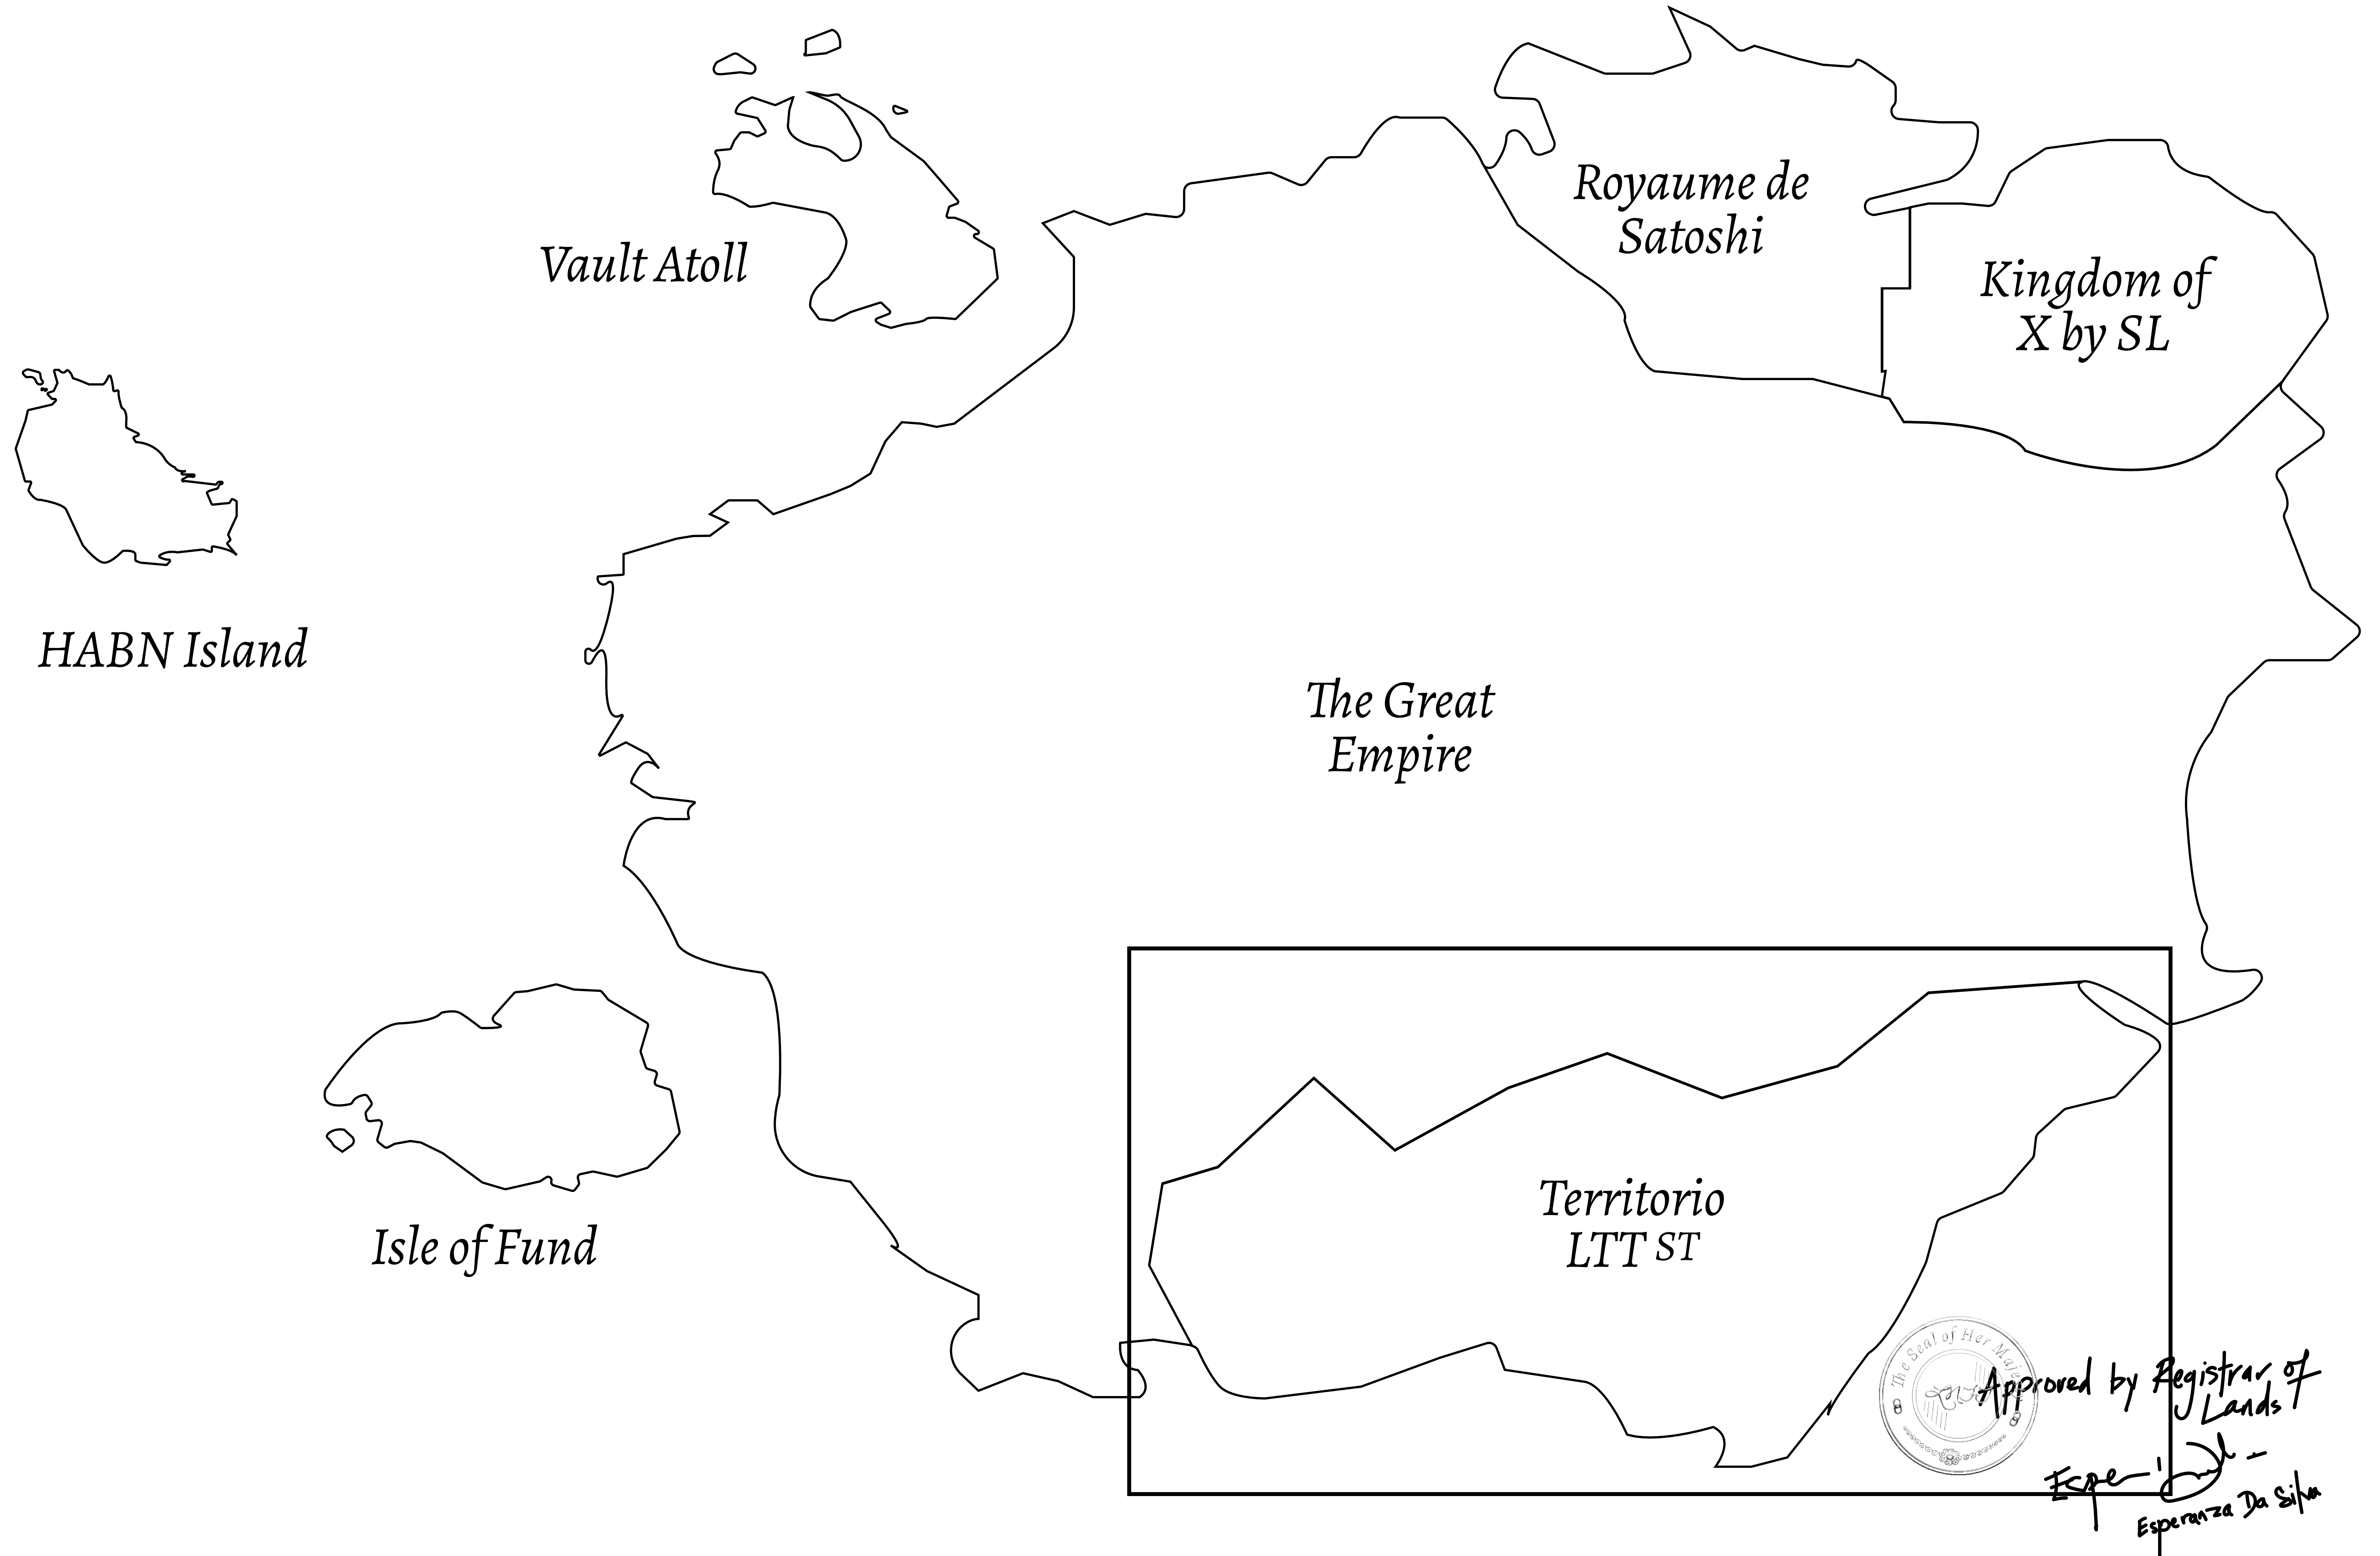

LOOT NFT WORLD

THE SPANISH ARMADA

The most flamboyant of all of the states, this Spanish-speaking territory houses a clash of cultures. From the LTT trades in the El Mercado district to the solicitations for invites to the Great Empire, and even the traveling Caravans, it is a transient place; people are always on the move on the way to the Great Empire or a trek through the Dividing Range to the Royaume De Satoshi. Commerce uses derivations of LTT such as LTTE, LTTB, and LTTTC.

GEOGRAPHY

COASTLINE	193.03 KM (119.94 MILES)
BORDERS	OCEAN, THE GREAT EMPIRE
HIGHEST POINT	MT ELEUTHERIA +1392 M
LOWEST POINT	PUERTO DE LTT 0 M
PLOTS	1045
SCALE	1:50000

H.M. LNFT Land Registry		TITLE NUMBER	
		T0475-221121	
ADMINISTRATIVE AREA	TERRITORIO LTT ST	ISSUED 22 November 2021 <i>bj.</i>	SCALE 1/50000
OWNER ENTITLEMENT	Type W-T: Share of 0.1% of all BUN sales (rewarded in Credits) plus 1% of all LTT redeemed based on number of NFT Stories minted; Mint 4 NFT Stories		

RIVER
ELEUSIS

T 0 4 7 0

OFFICIAL PERSPECTIVE SHEET FOR FILING
Indicate vantage point for each drawing. Copy and
mark each sheet required prior to filing.

Guide - Vantage point should be
indicated as shown in the diagram: