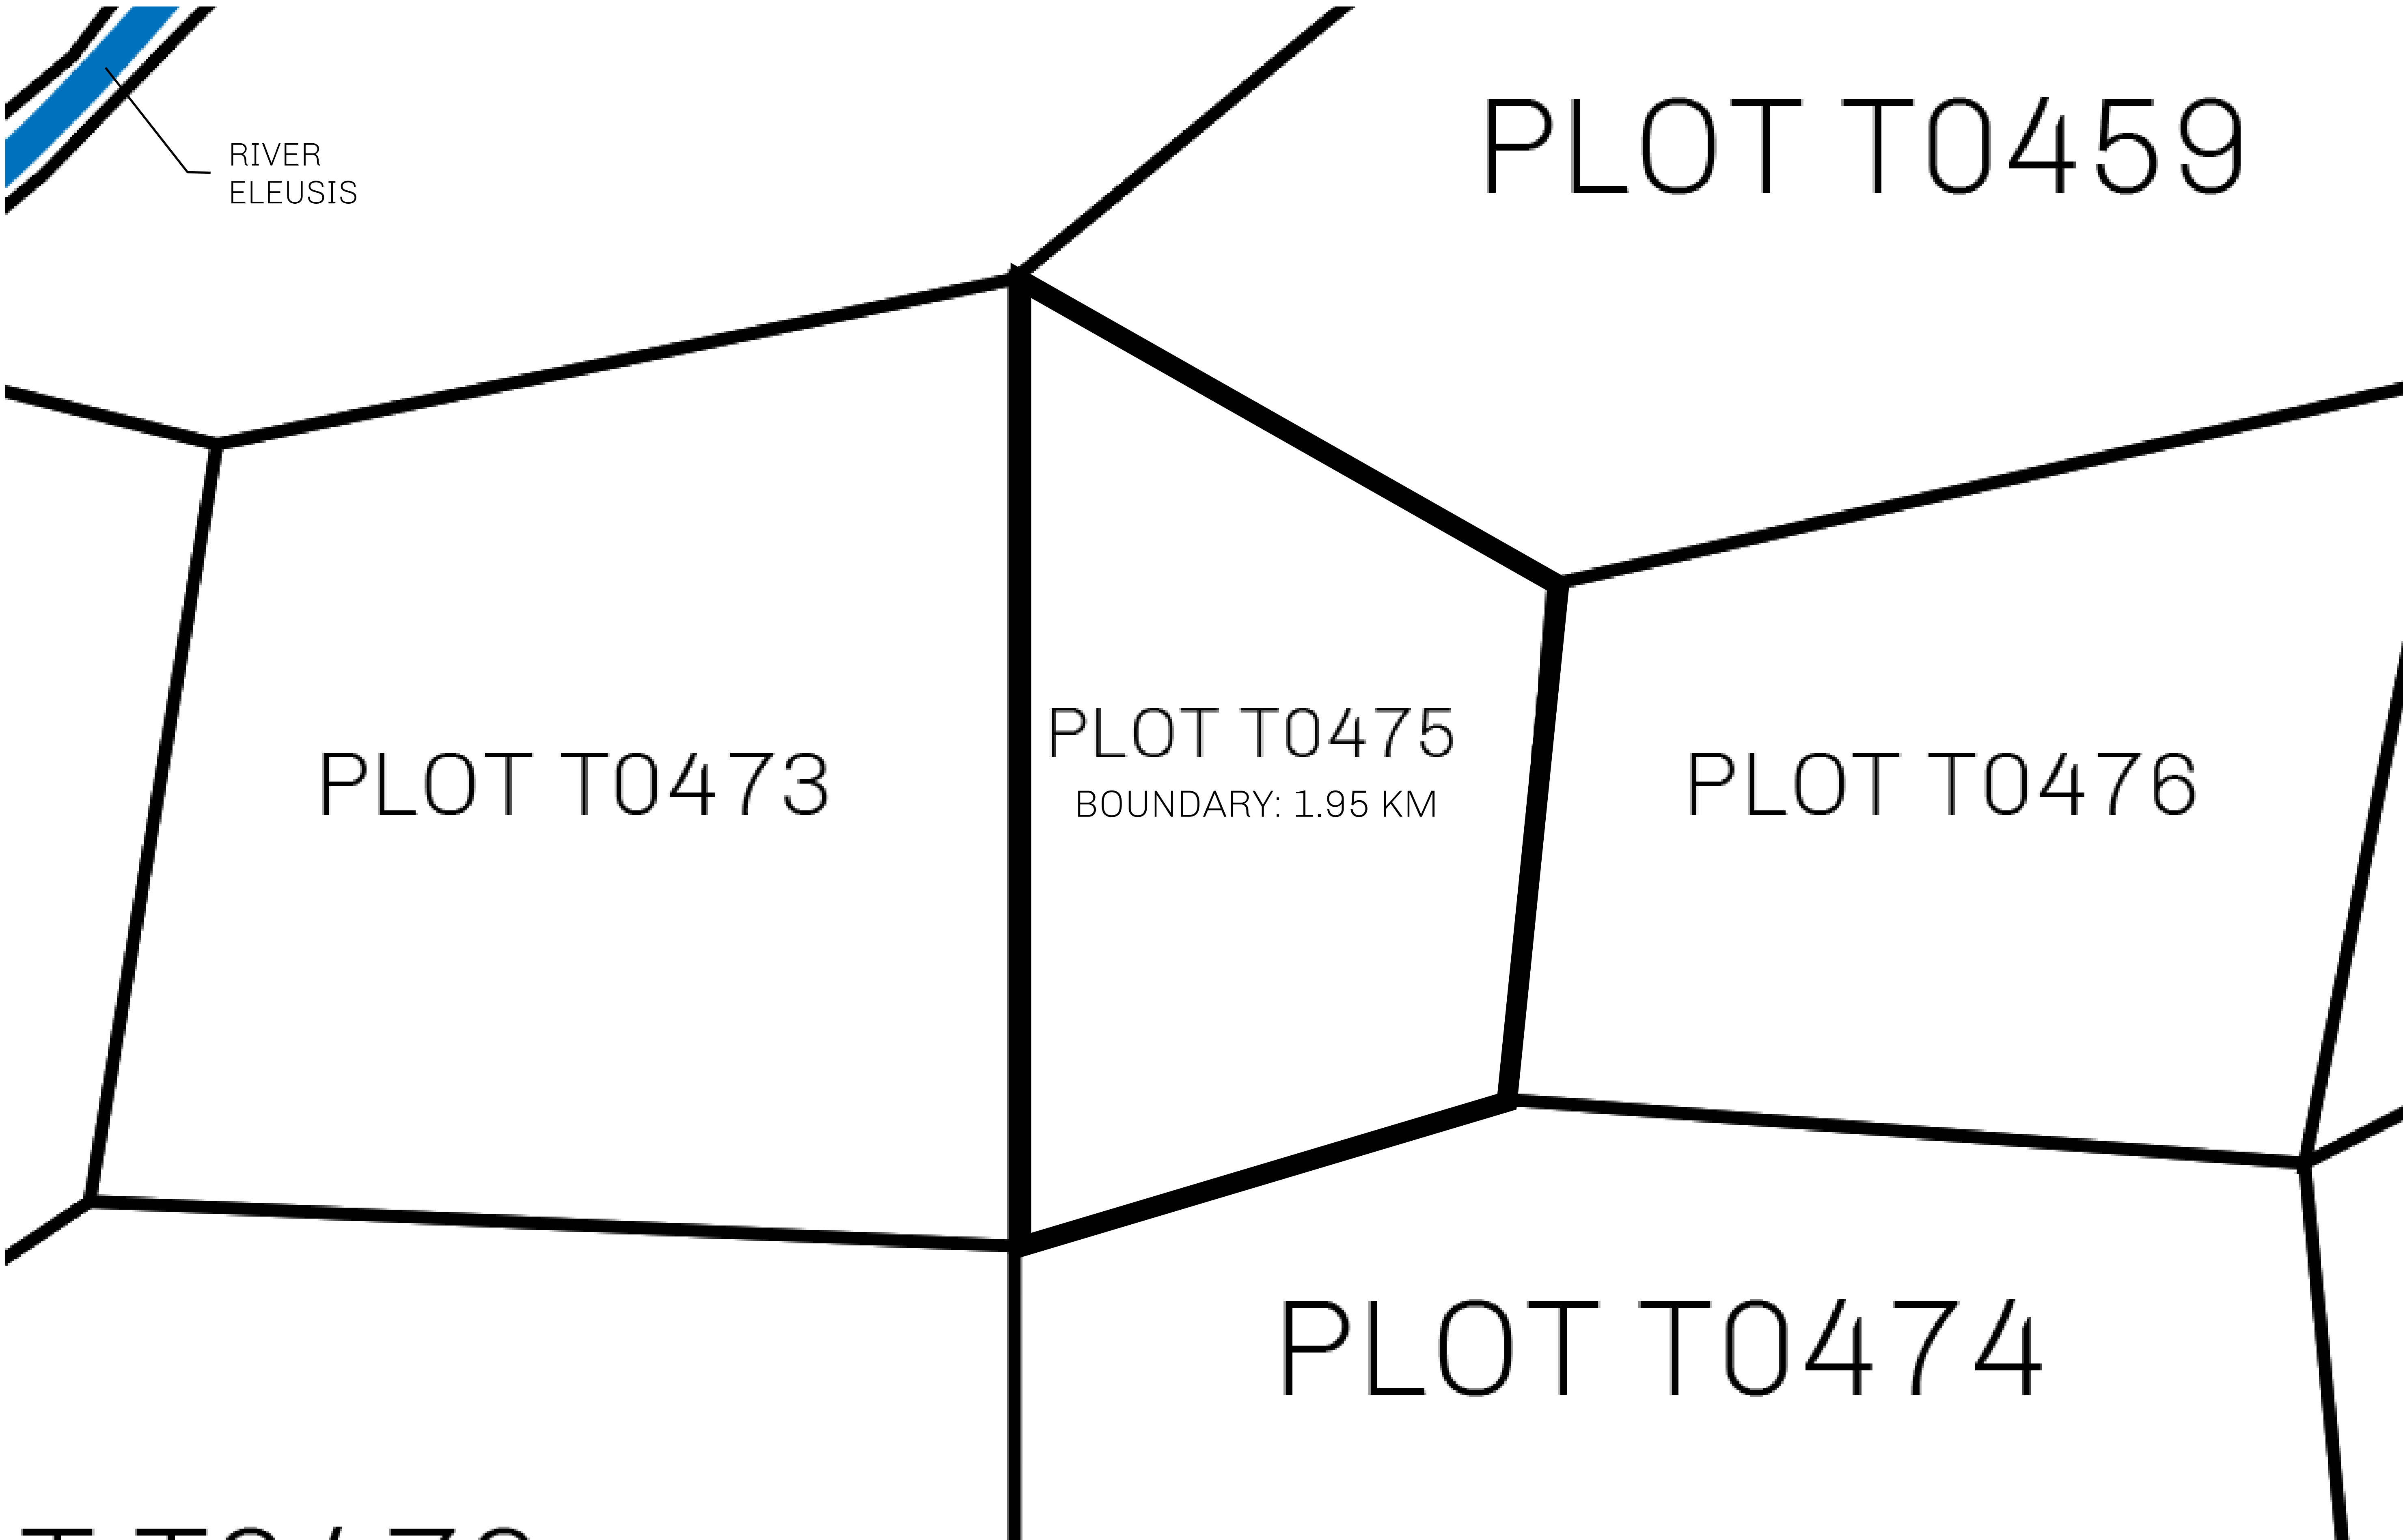

GEOGRAPHY

COASTLINE	193.03 KM (119.94 MILES)
BORDERS	OCEAN, THE GREAT EMPIRE
HIGHEST POINT	MT ELEUTHERIA +1392 M
LOWEST POINT	PUERTO DE LTT 0 M
PLOTS	1045
SCALE	1:50000

H.M. LNFT Land Registry		TITLE NUMBER	
		T0475-221121	
ADMINISTRATIVE AREA	TERRITORIO LTT ST	ISSUED 22 November 2021 <i>bj.</i>	SCALE 1/50000
OWNER ENTITLEMENT	Type W-T: Share of 0.1% of all BUN sales (rewarded in Credits) plus 1% of all LTT redeemed based on number of NFT Stories minted; Mint 4 NFT Stories		

RIVER
ELEUSIS

T 0 4 7 0

OFFICIAL PERSPECTIVE SHEET FOR FILING
Indicate vantage point for each drawing. Copy and
mark each sheet required prior to filing.

Guide - Vantage point should be
indicated as shown in the diagram: