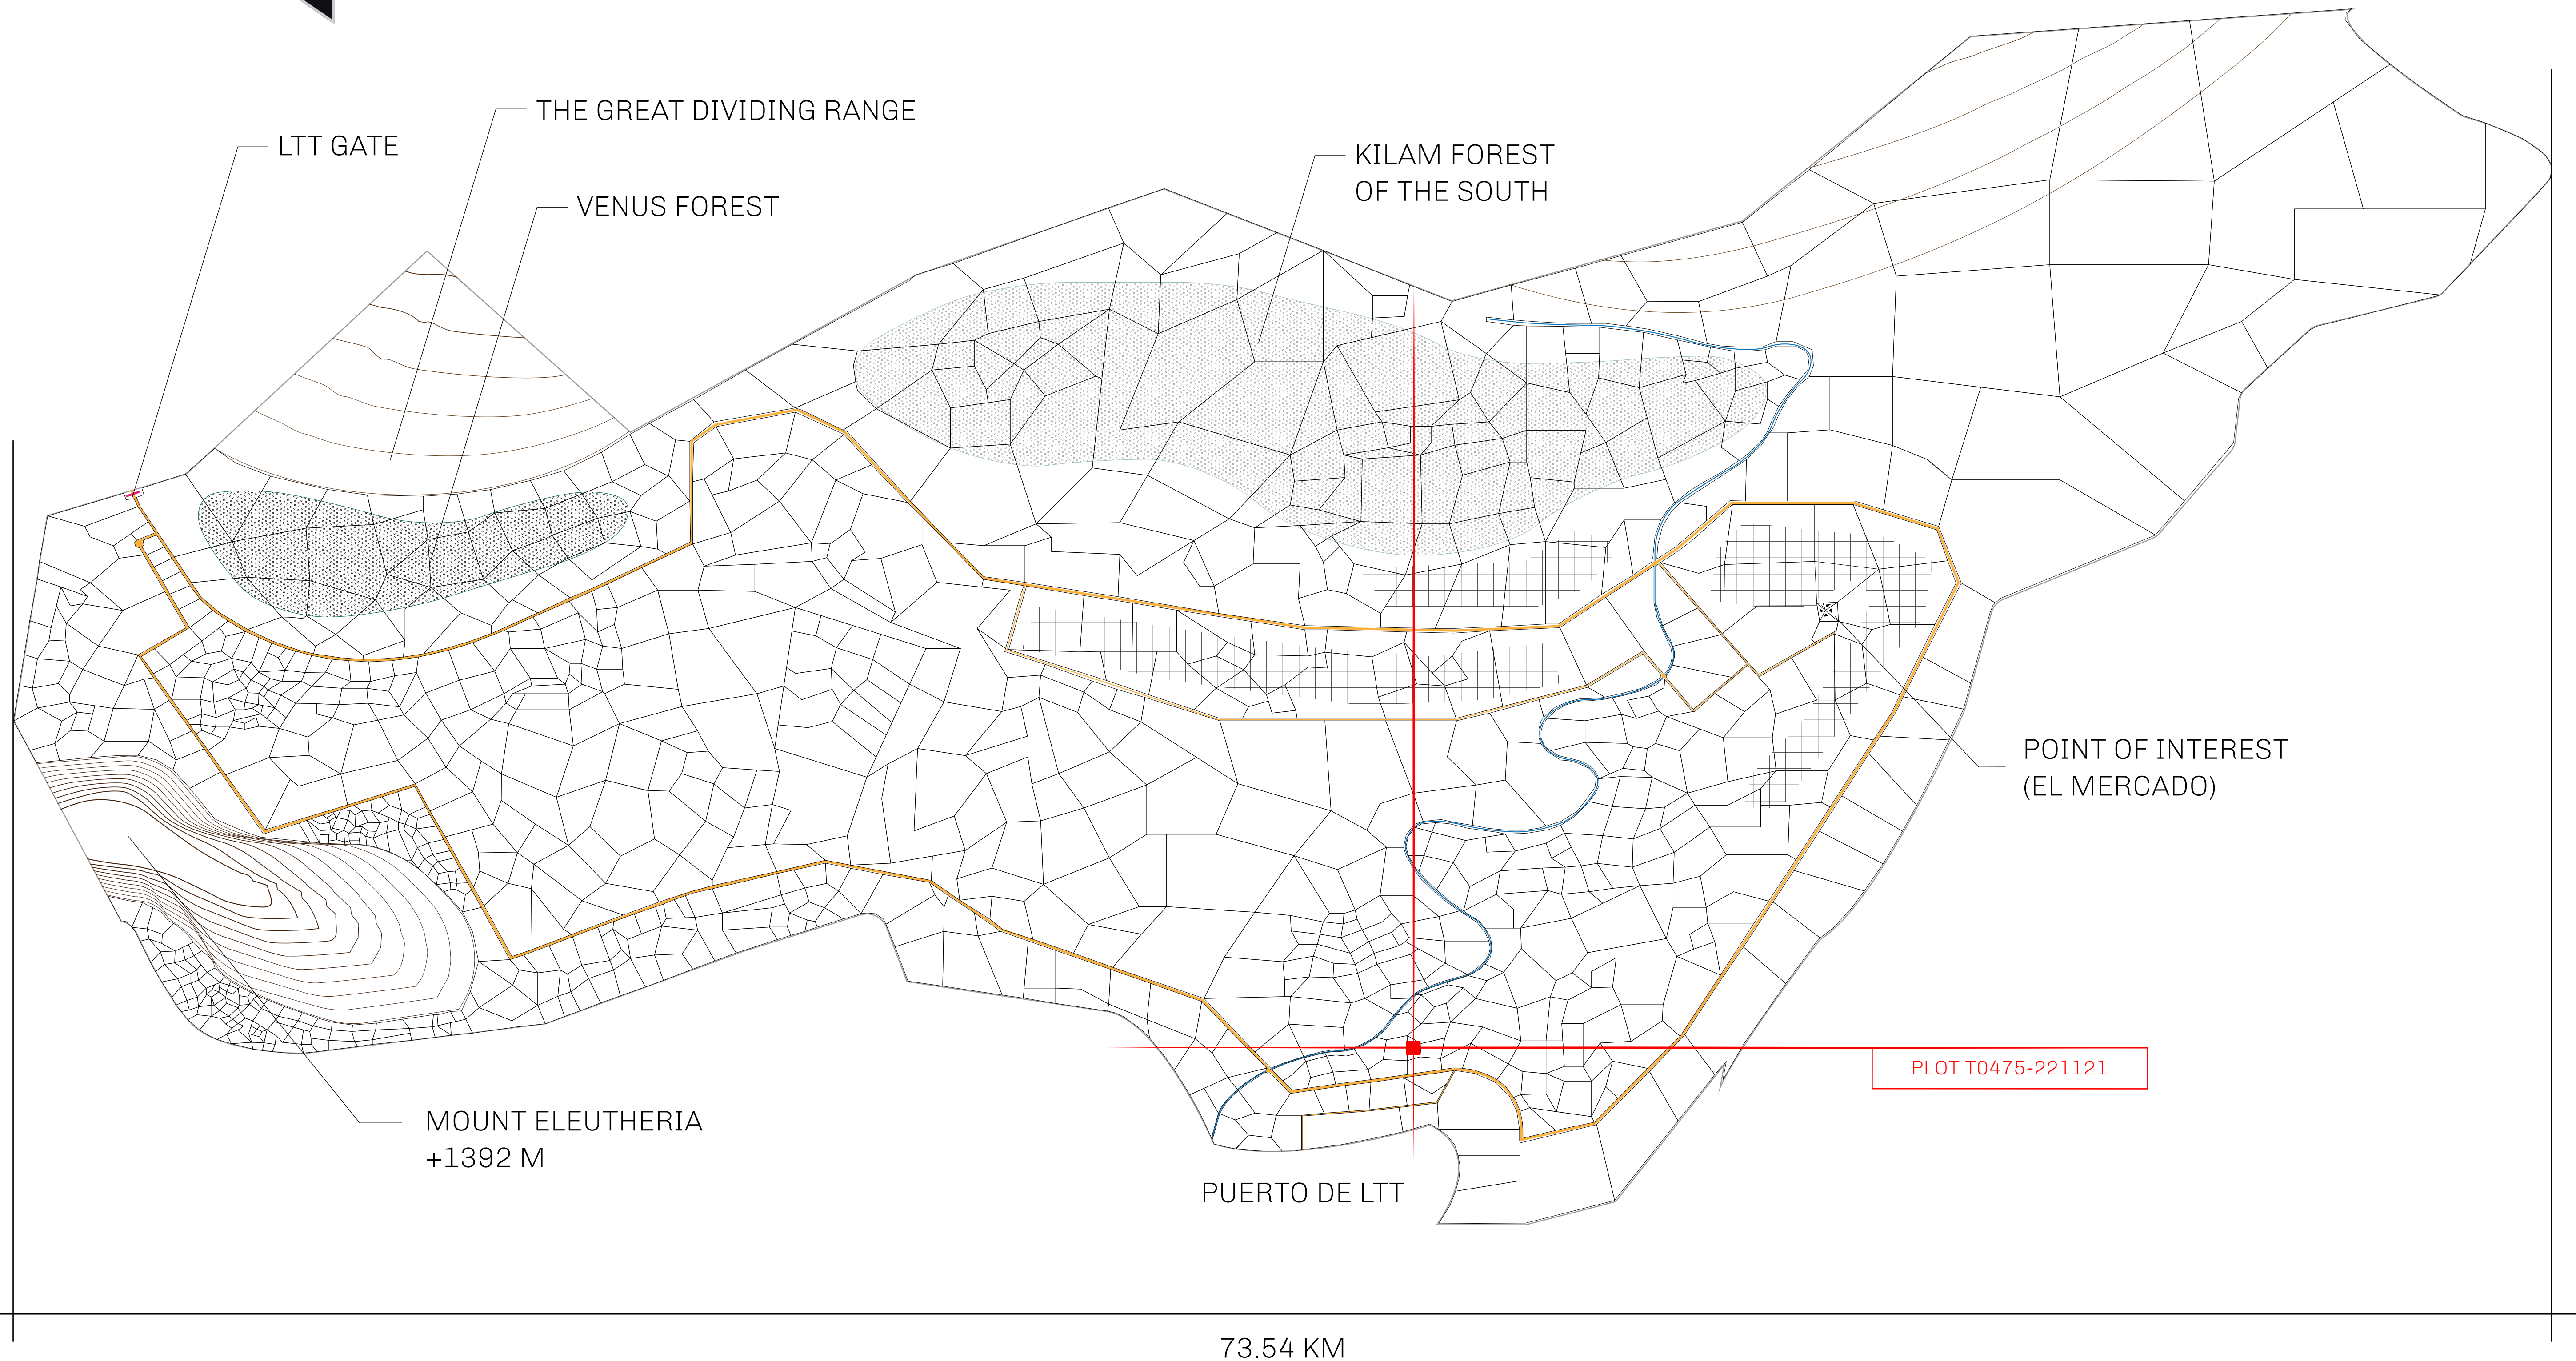

LOOT NFT WORLD

THE SPANISH ARMADA

The most flamboyant of all of the states, this Spanish-speaking territory houses a clash of cultures. From the LTT trades in the El Mercado district to the solicitations for invites to the Great Empire, and even the traveling Caravans, it is a transient place; people are always on the move on the way to the Great Empire or a trek through the Dividing Range to the Royaume De Satoshi. Commerce uses derivations of LTT such as LTTE, LTTB, and LTTTC.

GEOGRAPHY

COASTLINE	193.03 KM (119.94 MILES)
BORDERS	OCEAN, THE GREAT EMPIRE
HIGHEST POINT	MT ELEUTHERIA +1392 M
LOWEST POINT	PUERTO DE LTT 0 M
PLOTS	1045
SCALE	1:50000

H.M. LNFT Land Registry		TITLE NUMBER	
		T0475-221121	
ADMINISTRATIVE AREA	TERRITORIO LTT ST	ISSUED 22 November 2021 <i>bj.</i>	SCALE 1/50000
OWNER ENTITLEMENT	Type W-T: Share of 0.1% of all BUN sales (rewarded in Credits) plus 1% of all LTT redeemed based on number of NFT Stories minted; Mint 4 NFT Stories		

RIVER
ELEUSIS

T 0 4 7 0

OFFICIAL PERSPECTIVE SHEET FOR FILING
Indicate vantage point for each drawing. Copy and
mark each sheet required prior to filing.

Guide - Vantage point should be
indicated as shown in the diagram: