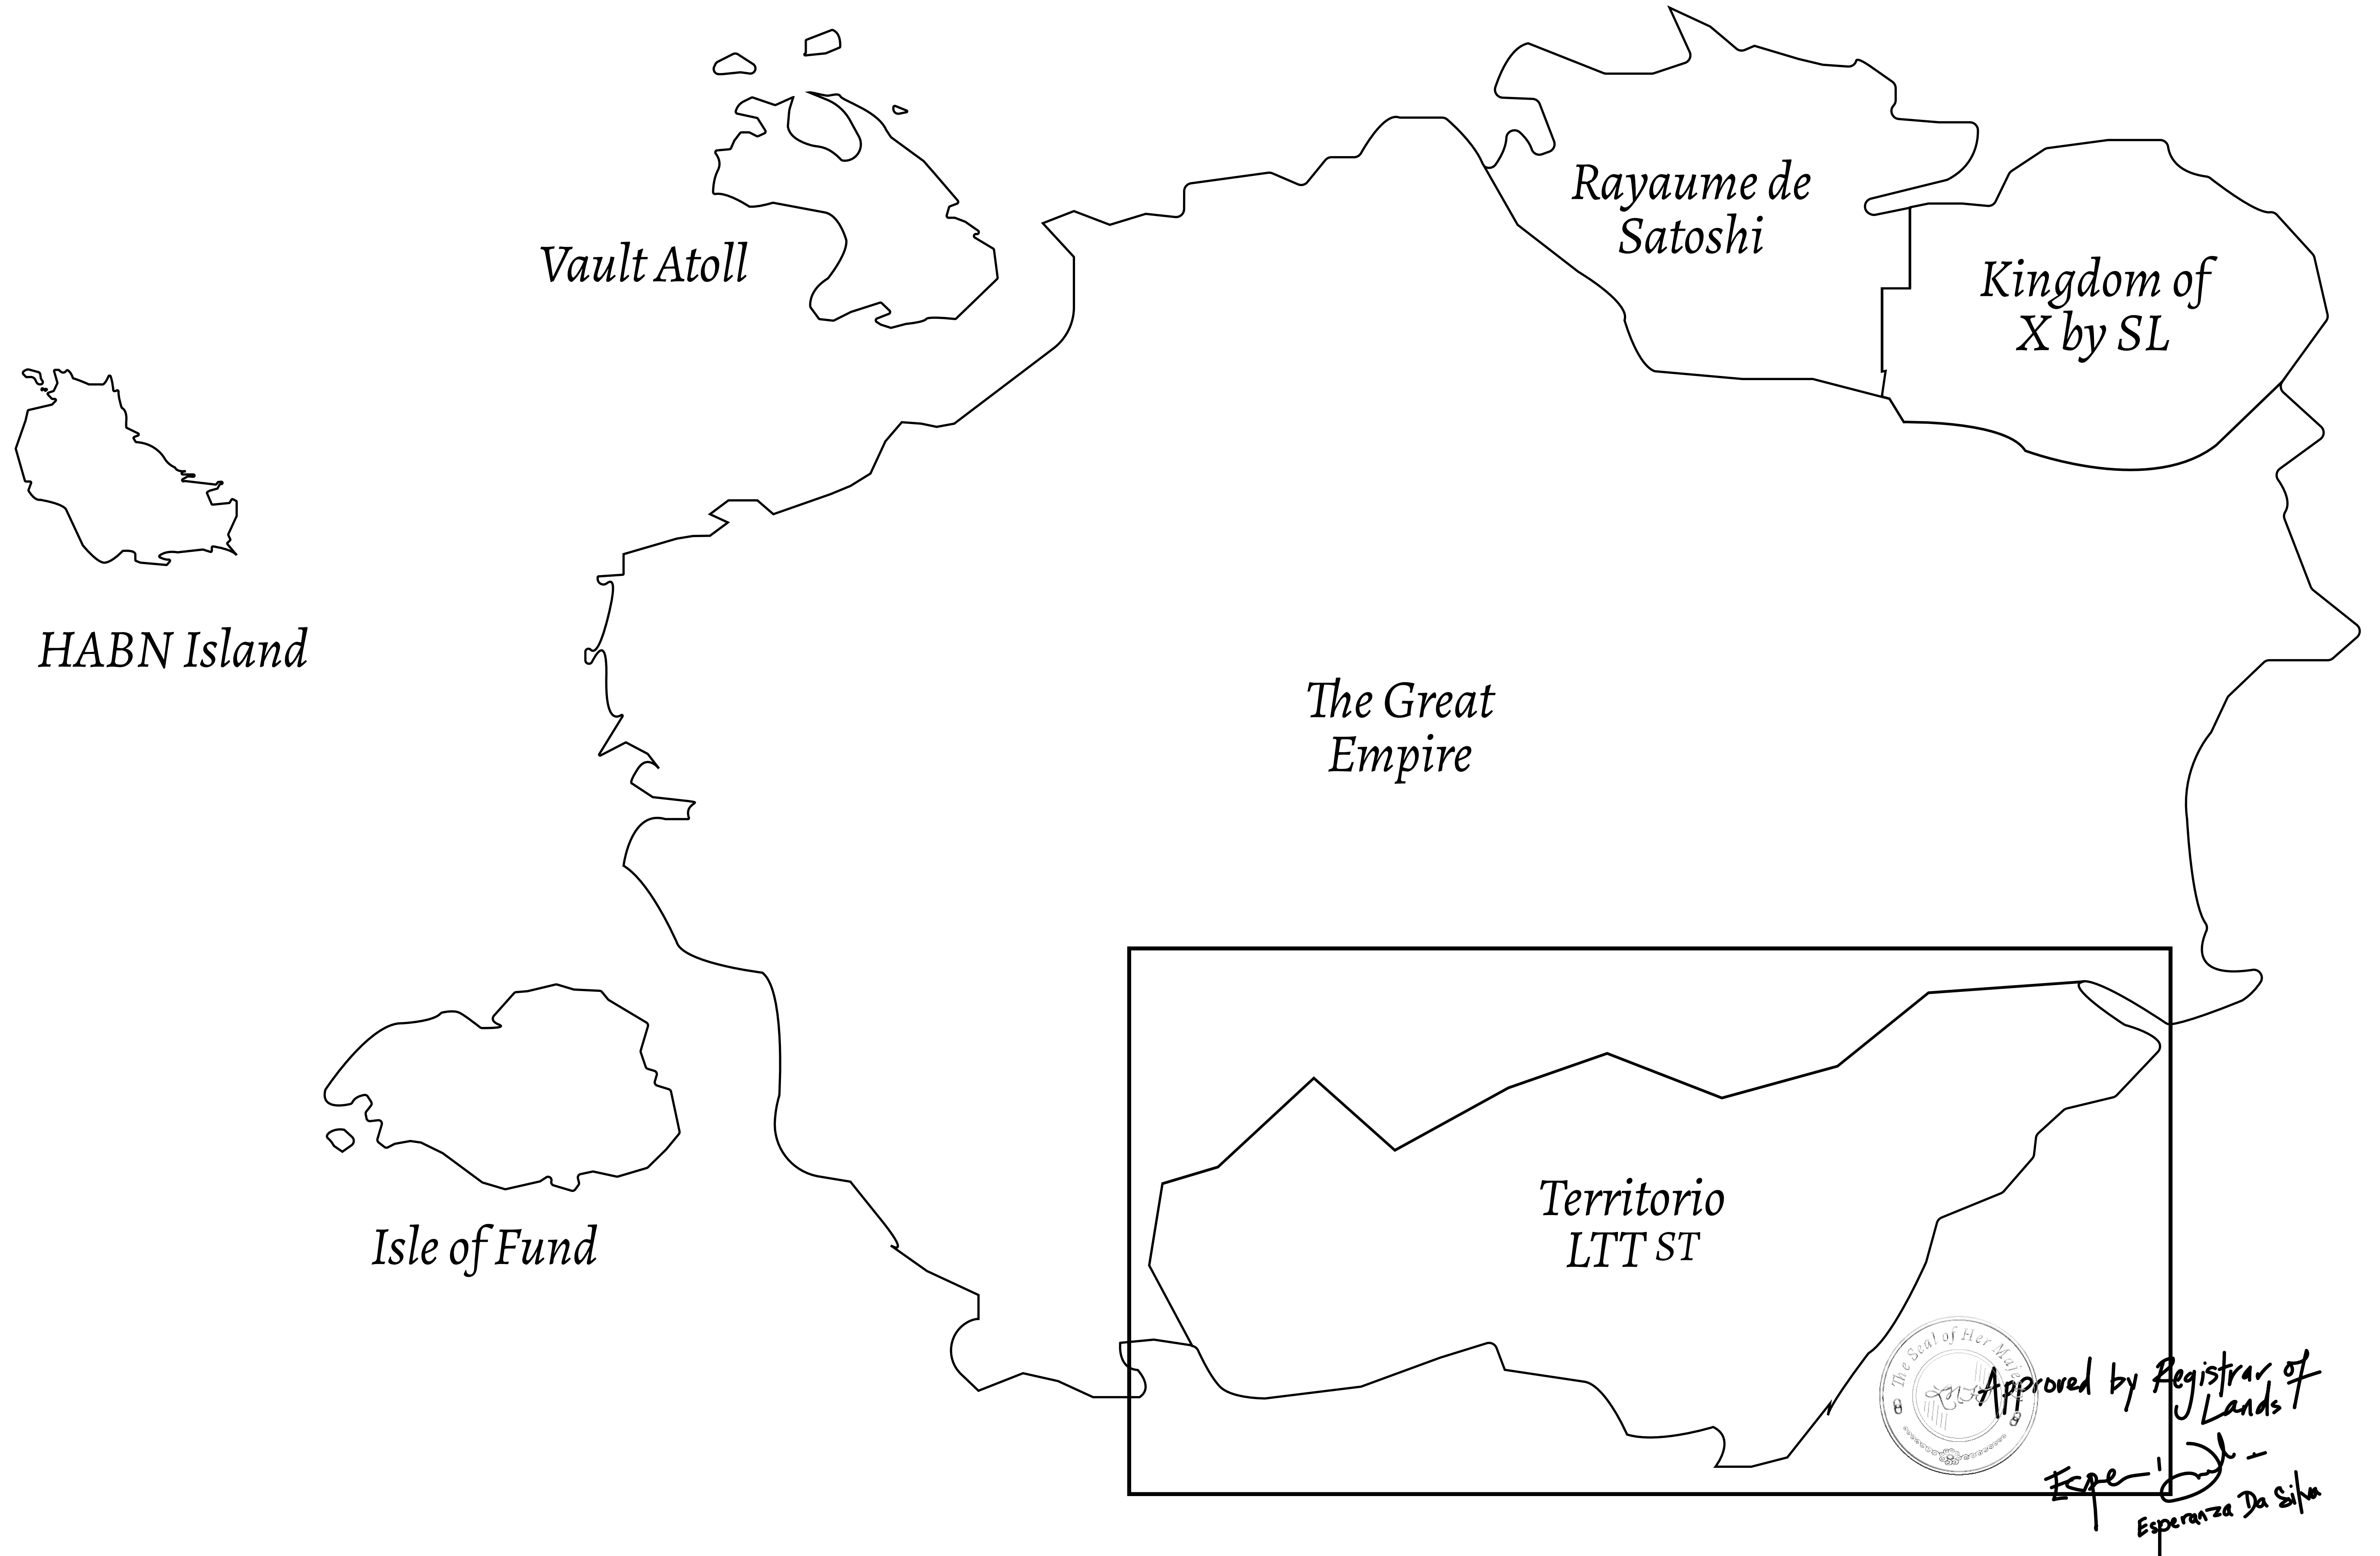

LOOT NFT WORLD

THE SPANISH ARMADA

The most flamboyant of all of the states, this Spanish-speaking territory houses a clash of cultures. From the LTT trades in the El Mercado district to the solicitations for invites to the Great Empire, and even the traveling Caravans, it is a transient place; people are always on the move on the way to the Great Empire or a trek through the Dividing Range to the Royaume De Satoshi. Commerce uses derivations of LTT such as LTTE, LTTB, and LTTTC.

GEOGRAPHY

COASTLINE	193.03 KM (119.94 MILES)
BORDERS	OCEAN, THE GREAT EMPIRE
HIGHEST POINT	MT ELEUTHERIA +1392 M
LOWEST POINT	PUERTO DE LTT 0 M
PLOTS	1045
SCALE	1:50000

H.M. LNFT Land Registry		TITLE NUMBER	
		T0446-281021	
ADMINISTRATIVE AREA	TERRITORIO LTT ST	ISSUED 28 October 2021 <i>BJ.</i>	SCALE 1/50000
OWNER ENTITLEMENT	Type W-T: Share of 0.1% of all BUN sales (rewarded in Credits) plus 1% of all LTT redeemed based on number of NFT Stories minted; Mint 4 NFT Stories		