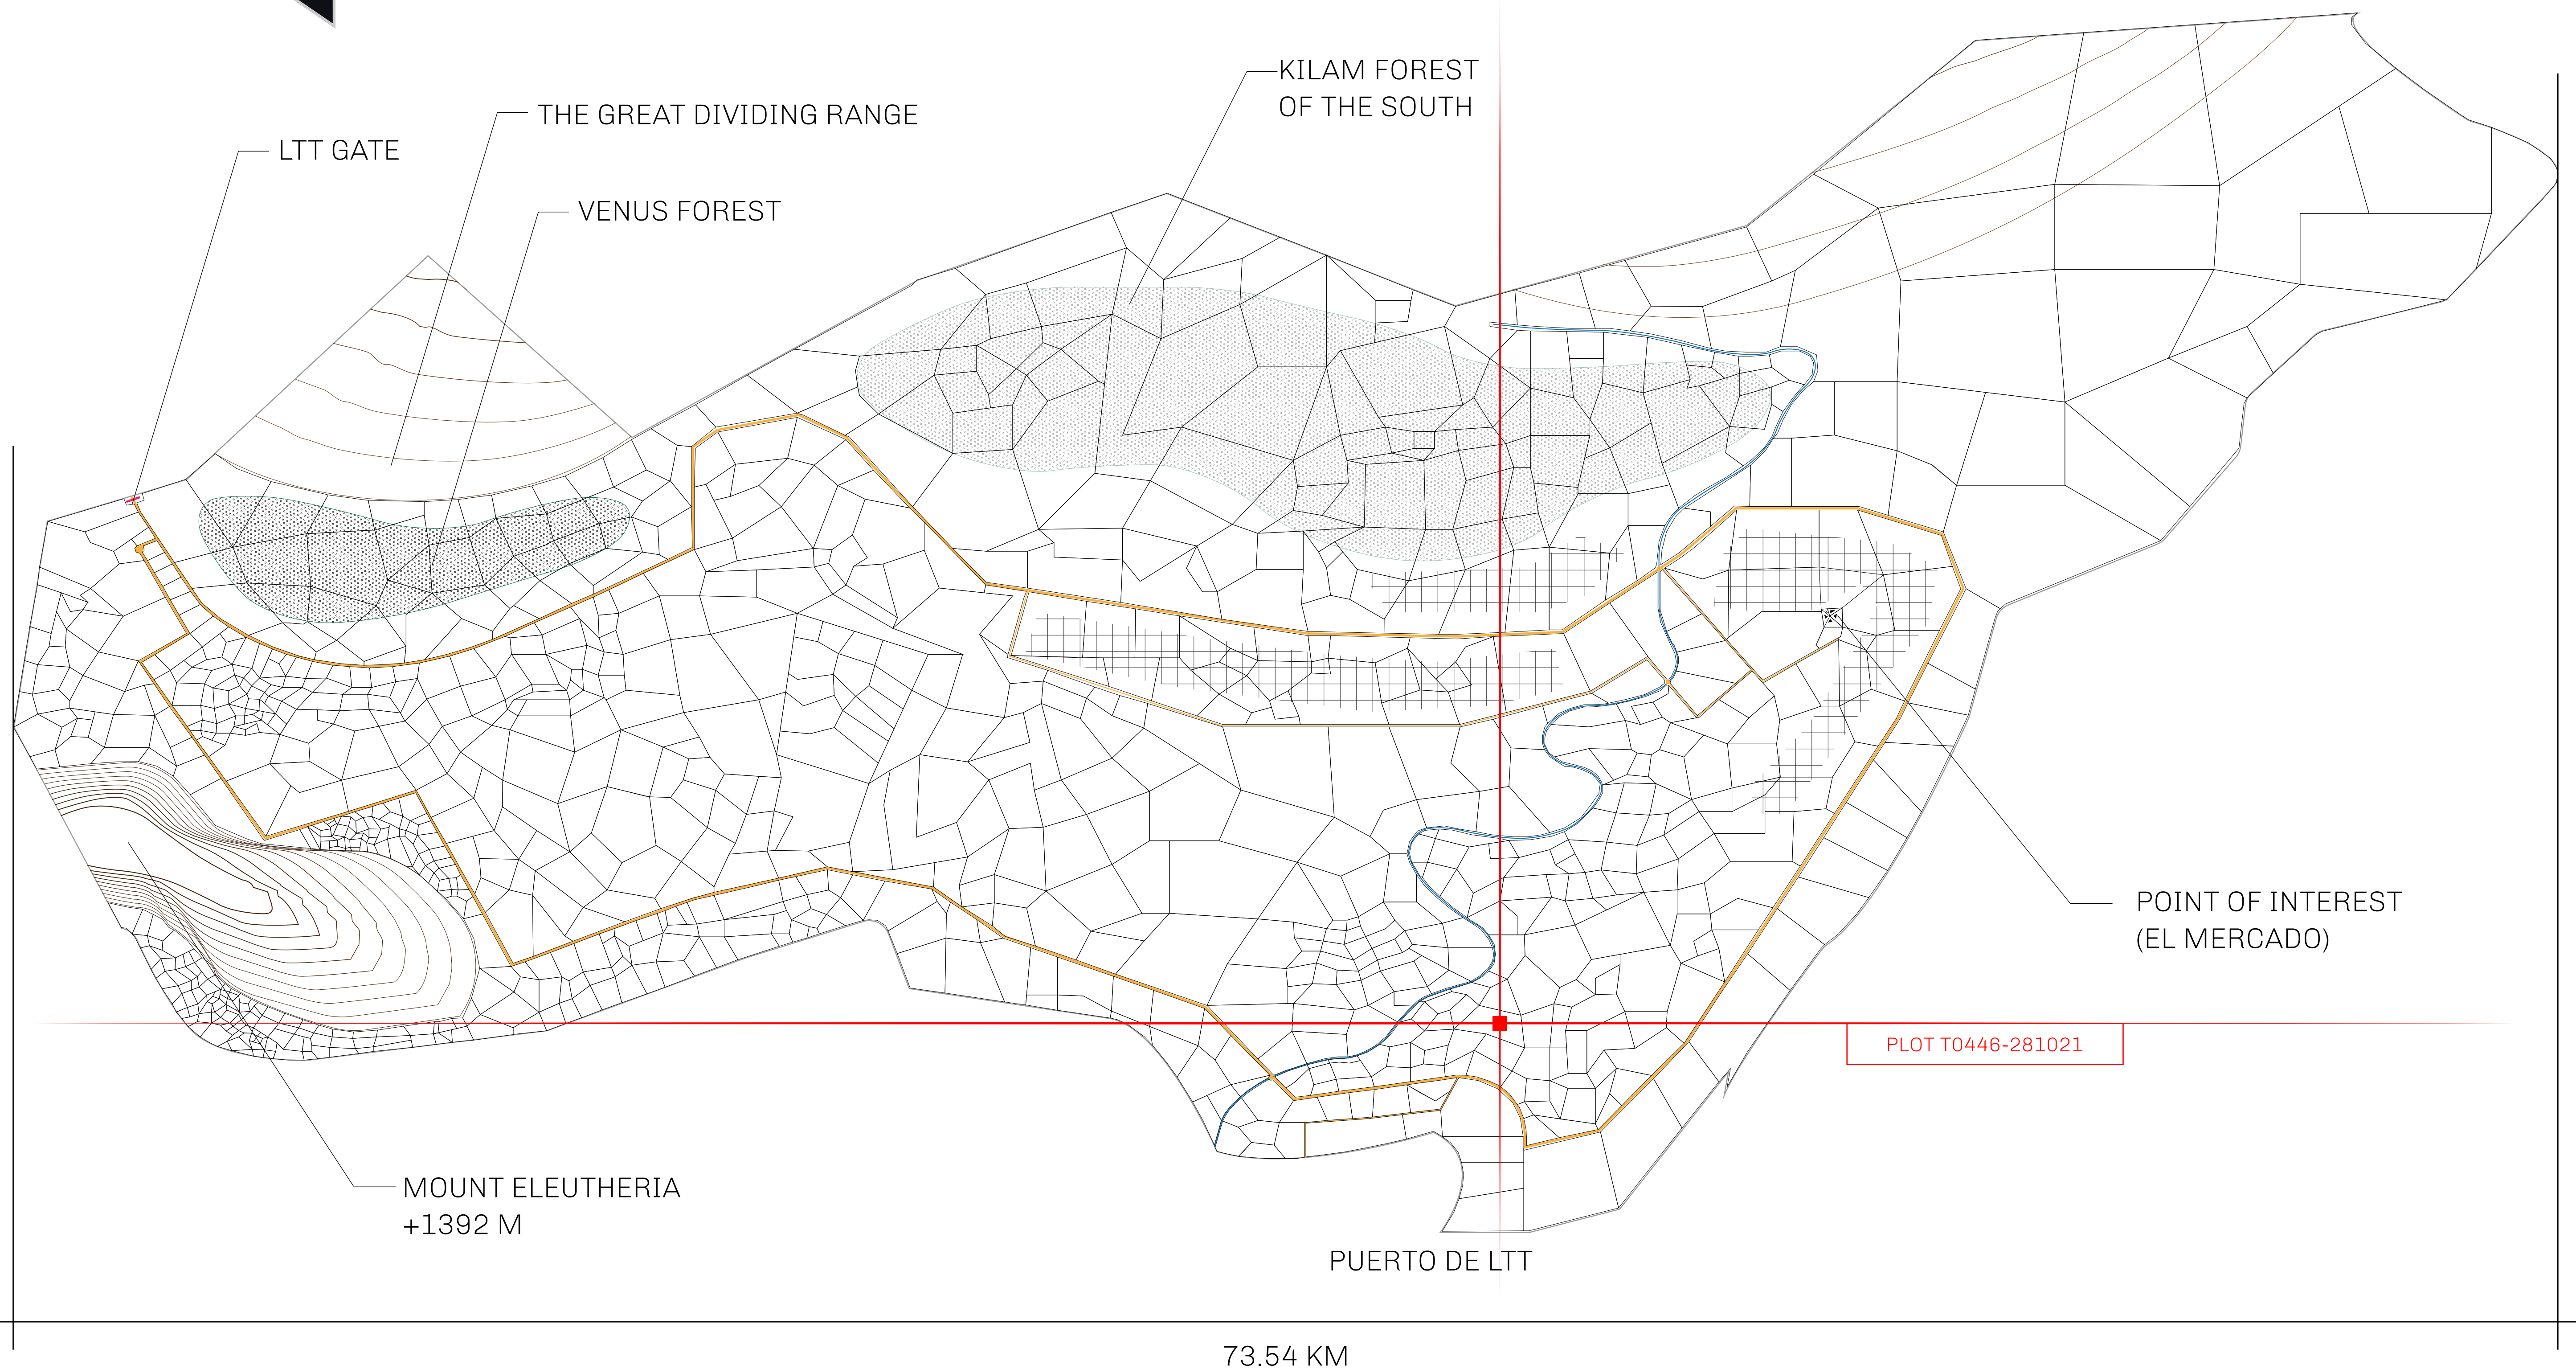

LOOT NFT WORLD

THE SPANISH ARMADA

The most flamboyant of all of the states, this Spanish-speaking territory houses a clash of cultures. From the LTT trades in the El Mercado district to the solicitations for invites to the Great Empire, and even the traveling Caravans, it is a transient place; people are always on the move on the way to the Great Empire or a trek through the Dividing Range to the Royaume De Satoshi. Commerce uses derivations of LTT such as LTTE, LTTB, and LTTTC.

GEOGRAPHY

COASTLINE	193.03 KM (119.94 MILES)
BORDERS	OCEAN, THE GREAT EMPIRE
HIGHEST POINT	MT ELEUTHERIA +1392 M
LOWEST POINT	PUERTO DE LTT 0 M
PLOTS	1045
SCALE	1:50000

H.M. LNFT Land Registry		TITLE NUMBER	
		T0446-281021	
ADMINISTRATIVE AREA	TERRITORIO LTT ST	ISSUED 28 October 2021 <i>BJ.</i>	SCALE 1/50000
OWNER ENTITLEMENT	Type W-T: Share of 0.1% of all BUN sales (rewarded in Credits) plus 1% of all LTT redeemed based on number of NFT Stories minted; Mint 4 NFT Stories		

OFFICIAL PERSPECTIVE SHEET FOR FILING
Indicate vantage point for each drawing. Copy and
mark each sheet required prior to filing.

Guide - Vantage point should be
indicated as shown in the diagram: