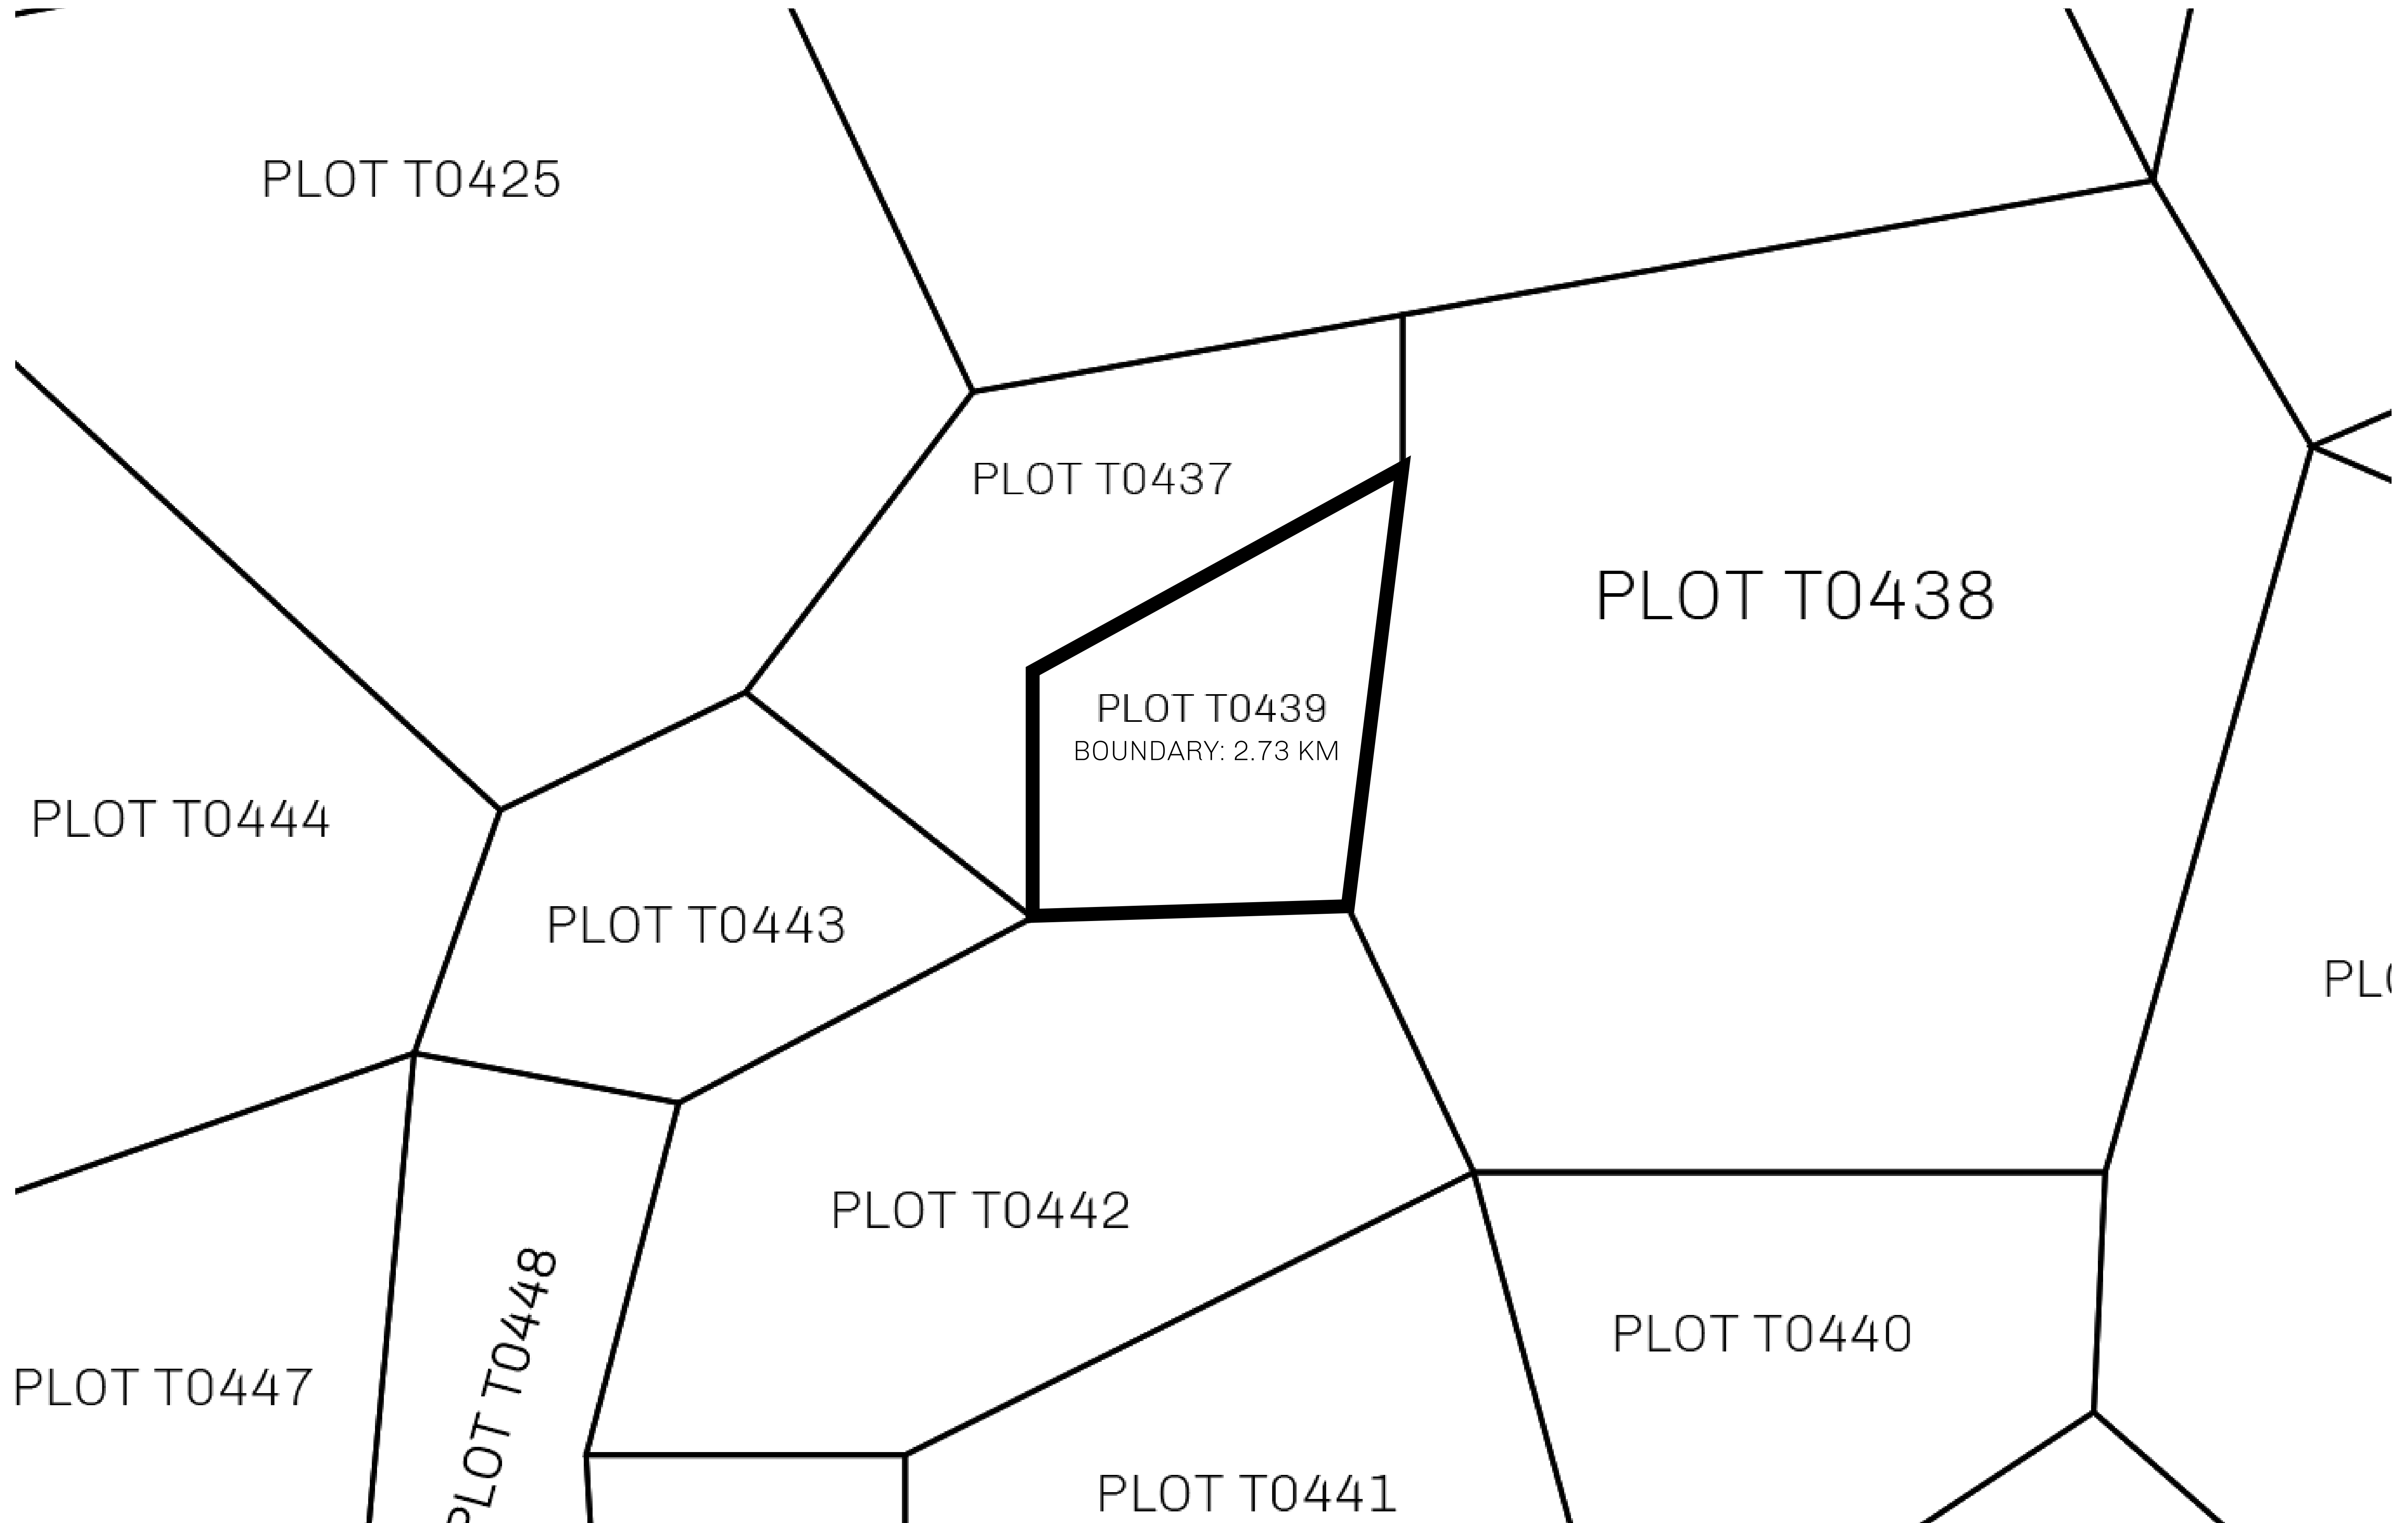

LOOT NFT WORLD

THE SPANISH ARMADA

The most flamboyant of all of the states, this Spanish-speaking territory houses a clash of cultures. From the LTT trades in the El Mercado district to the solicitations for invites to the Great Empire, and even the traveling Caravans, it is a transient place; people are always on the move on the way to the Great Empire or a trek through the Dividing Range to the Royaume De Satoshi. Commerce uses derivations of LTT such as LTTE, LTTB, and LTTTC.

GEOGRAPHY

COASTLINE	193.03 KM (119.94 MILES)
BORDERS	OCEAN, THE GREAT EMPIRE
HIGHEST POINT	MT ELEUTHERIA +1392 M
LOWEST POINT	PUERTO DE LTT 0 M
PLOTS	1045
SCALE	1:50000

H.M. LNFT Land Registry		TITLE NUMBER	
		T0439-221121	
ADMINISTRATIVE AREA	TERRITORIO LTT ST	ISSUED 22 November 2021 <i>bl.</i>	SCALE 1/50000
OWNER ENTITLEMENT	Type W-T: Share of 0.1% of all BUN sales (rewarded in Credits) plus 1% of all LTT redeemed based on number of NFT Stories minted; Mint 4 NFT Stories		

OFFICIAL PERSPECTIVE SHEET FOR FILING
Indicate vantage point for each drawing. Copy and
mark each sheet required prior to filing.

Guide - Vantage point should be
indicated as shown in the diagram: