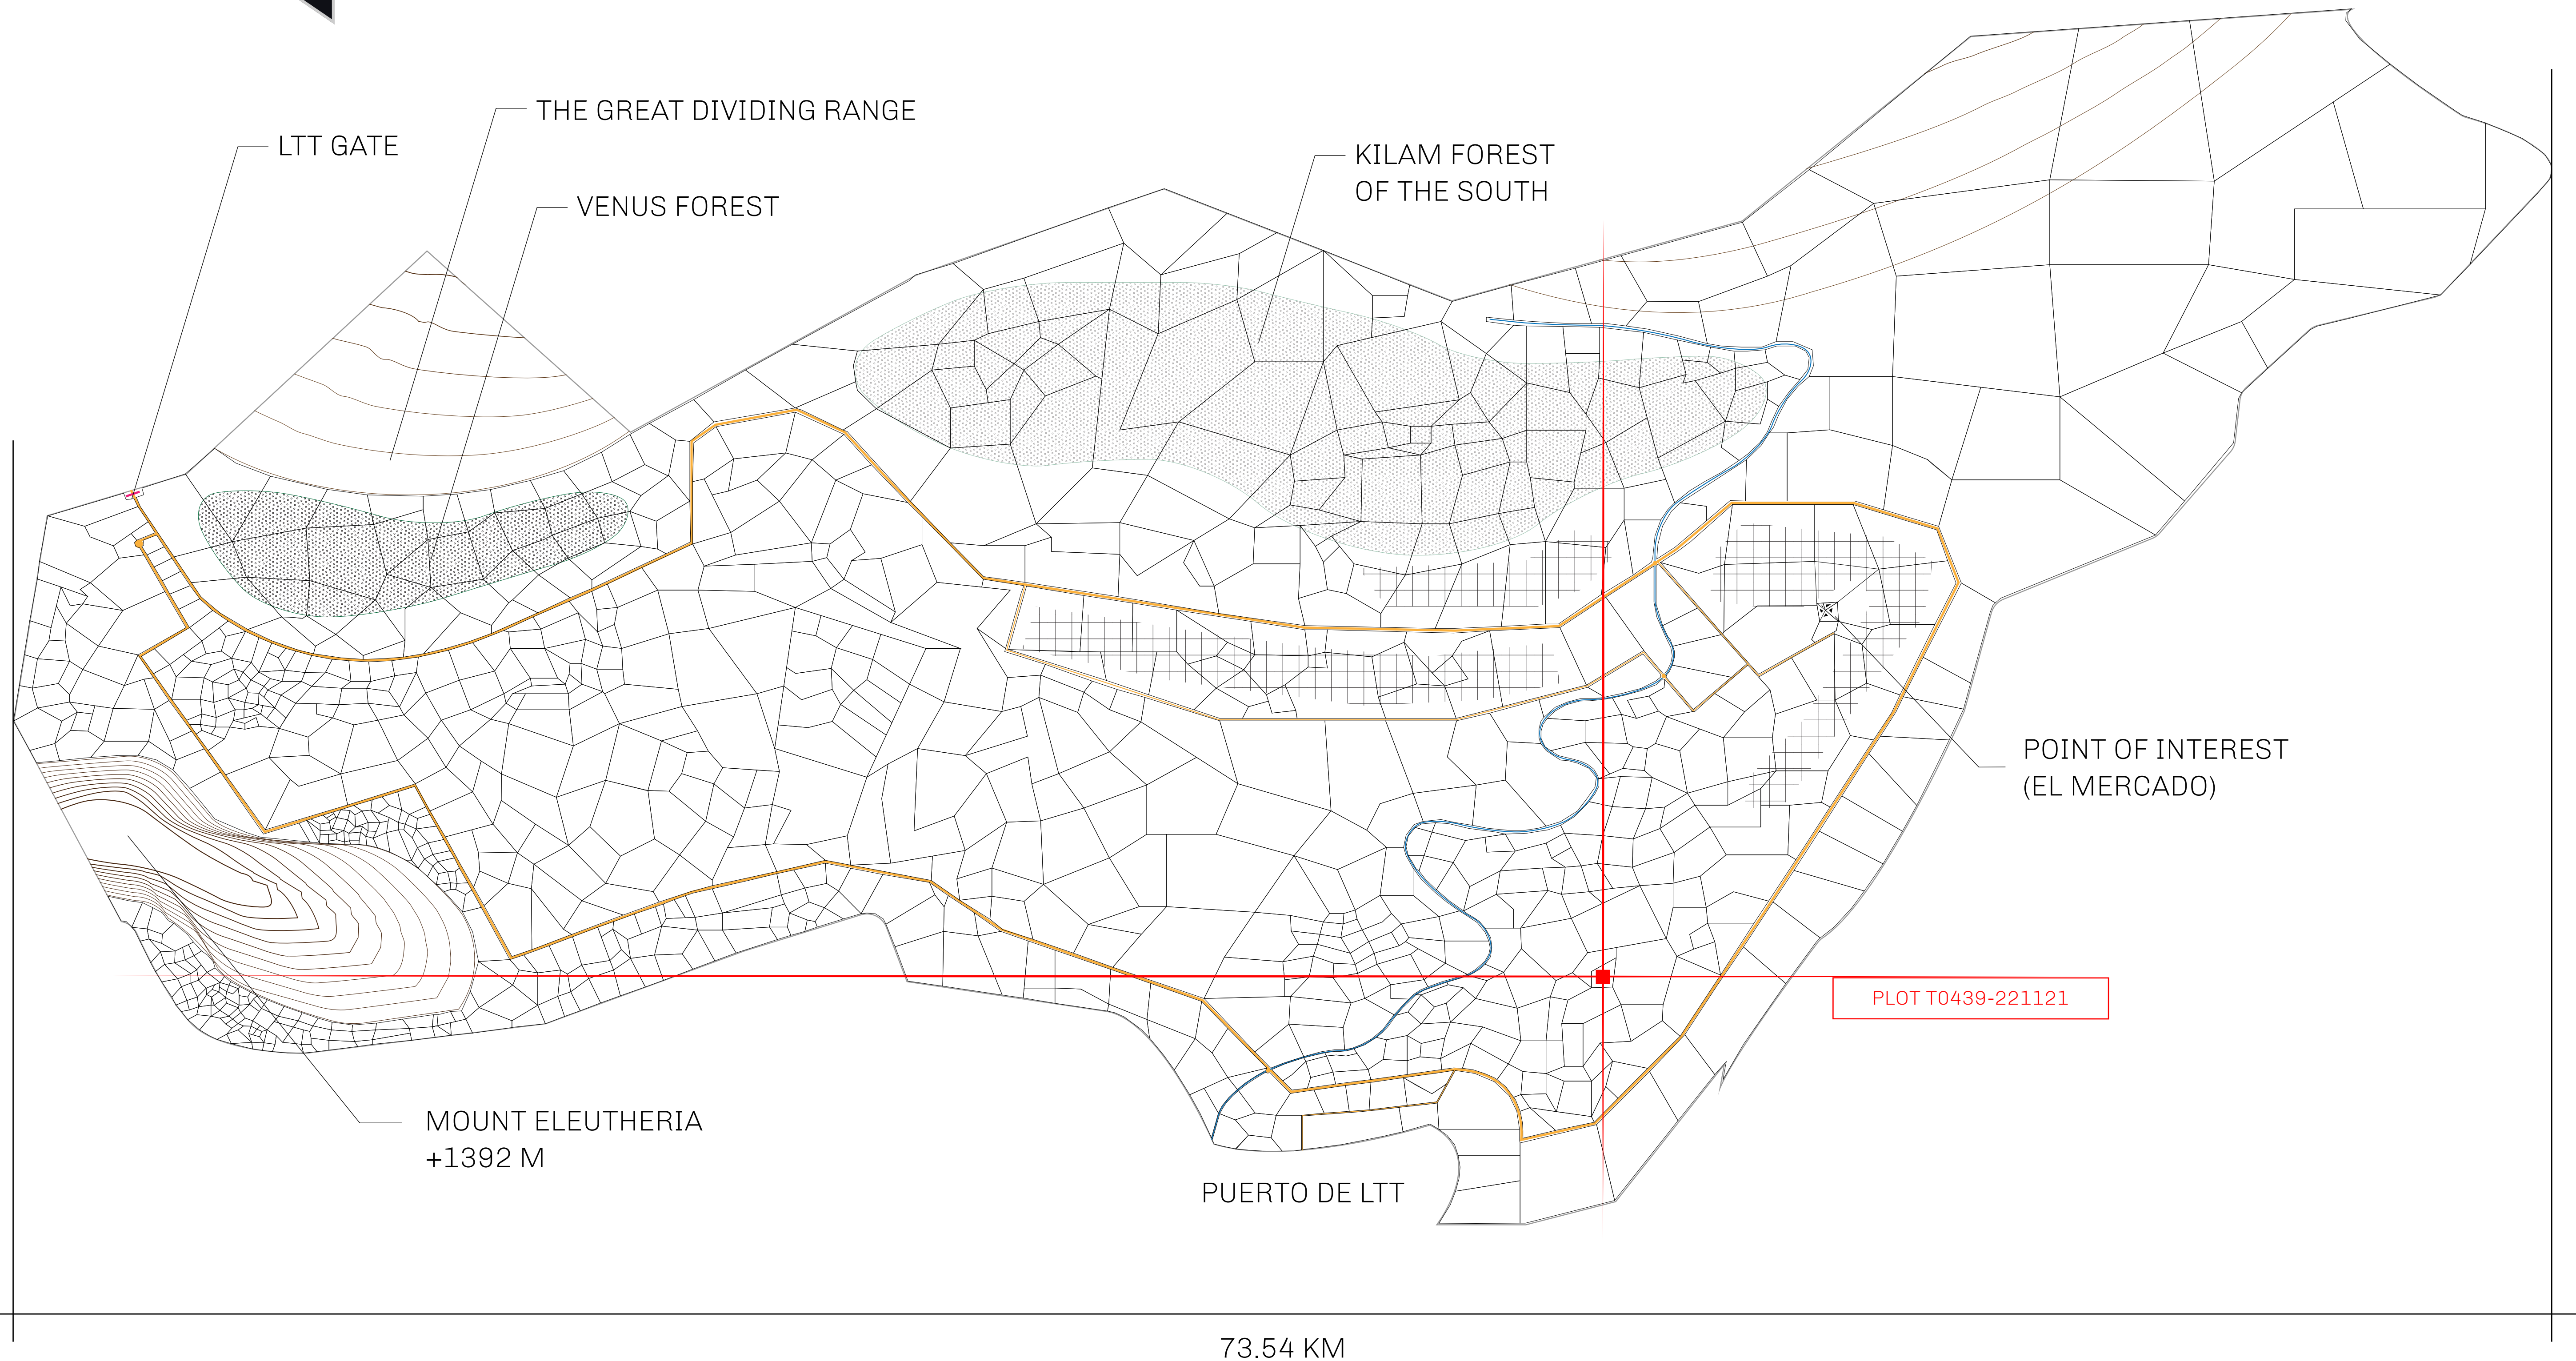

LOOT NFT WORLD

THE SPANISH ARMADA

The most flamboyant of all of the states, this Spanish-speaking territory houses a clash of cultures. From the LTT trades in the El Mercado district to the solicitations for invites to the Great Empire, and even the traveling Caravans, it is a transient place; people are always on the move on the way to the Great Empire or a trek through the Dividing Range to the Royaume De Satoshi. Commerce uses derivations of LTT such as LTTE, LTTB, and LTTTC.

GEOGRAPHY

COASTLINE	193.03 KM (119.94 MILES)
BORDERS	OCEAN, THE GREAT EMPIRE
HIGHEST POINT	MT ELEUTHERIA +1392 M
LOWEST POINT	PUERTO DE LTT 0 M
PLOTS	1045
SCALE	1:50000

H.M. LNFT Land Registry		TITLE NUMBER	
		T0439-221121	
ADMINISTRATIVE AREA	TERRITORIO LTT ST	ISSUED 22 November 2021 <i>bl.</i>	SCALE 1/50000
OWNER ENTITLEMENT	Type W-T: Share of 0.1% of all BUN sales (rewarded in Credits) plus 1% of all LTT redeemed based on number of NFT Stories minted; Mint 4 NFT Stories		

OFFICIAL PERSPECTIVE SHEET FOR FILING
Indicate vantage point for each drawing. Copy and
mark each sheet required prior to filing.

Guide - Vantage point should be
indicated as shown in the diagram: