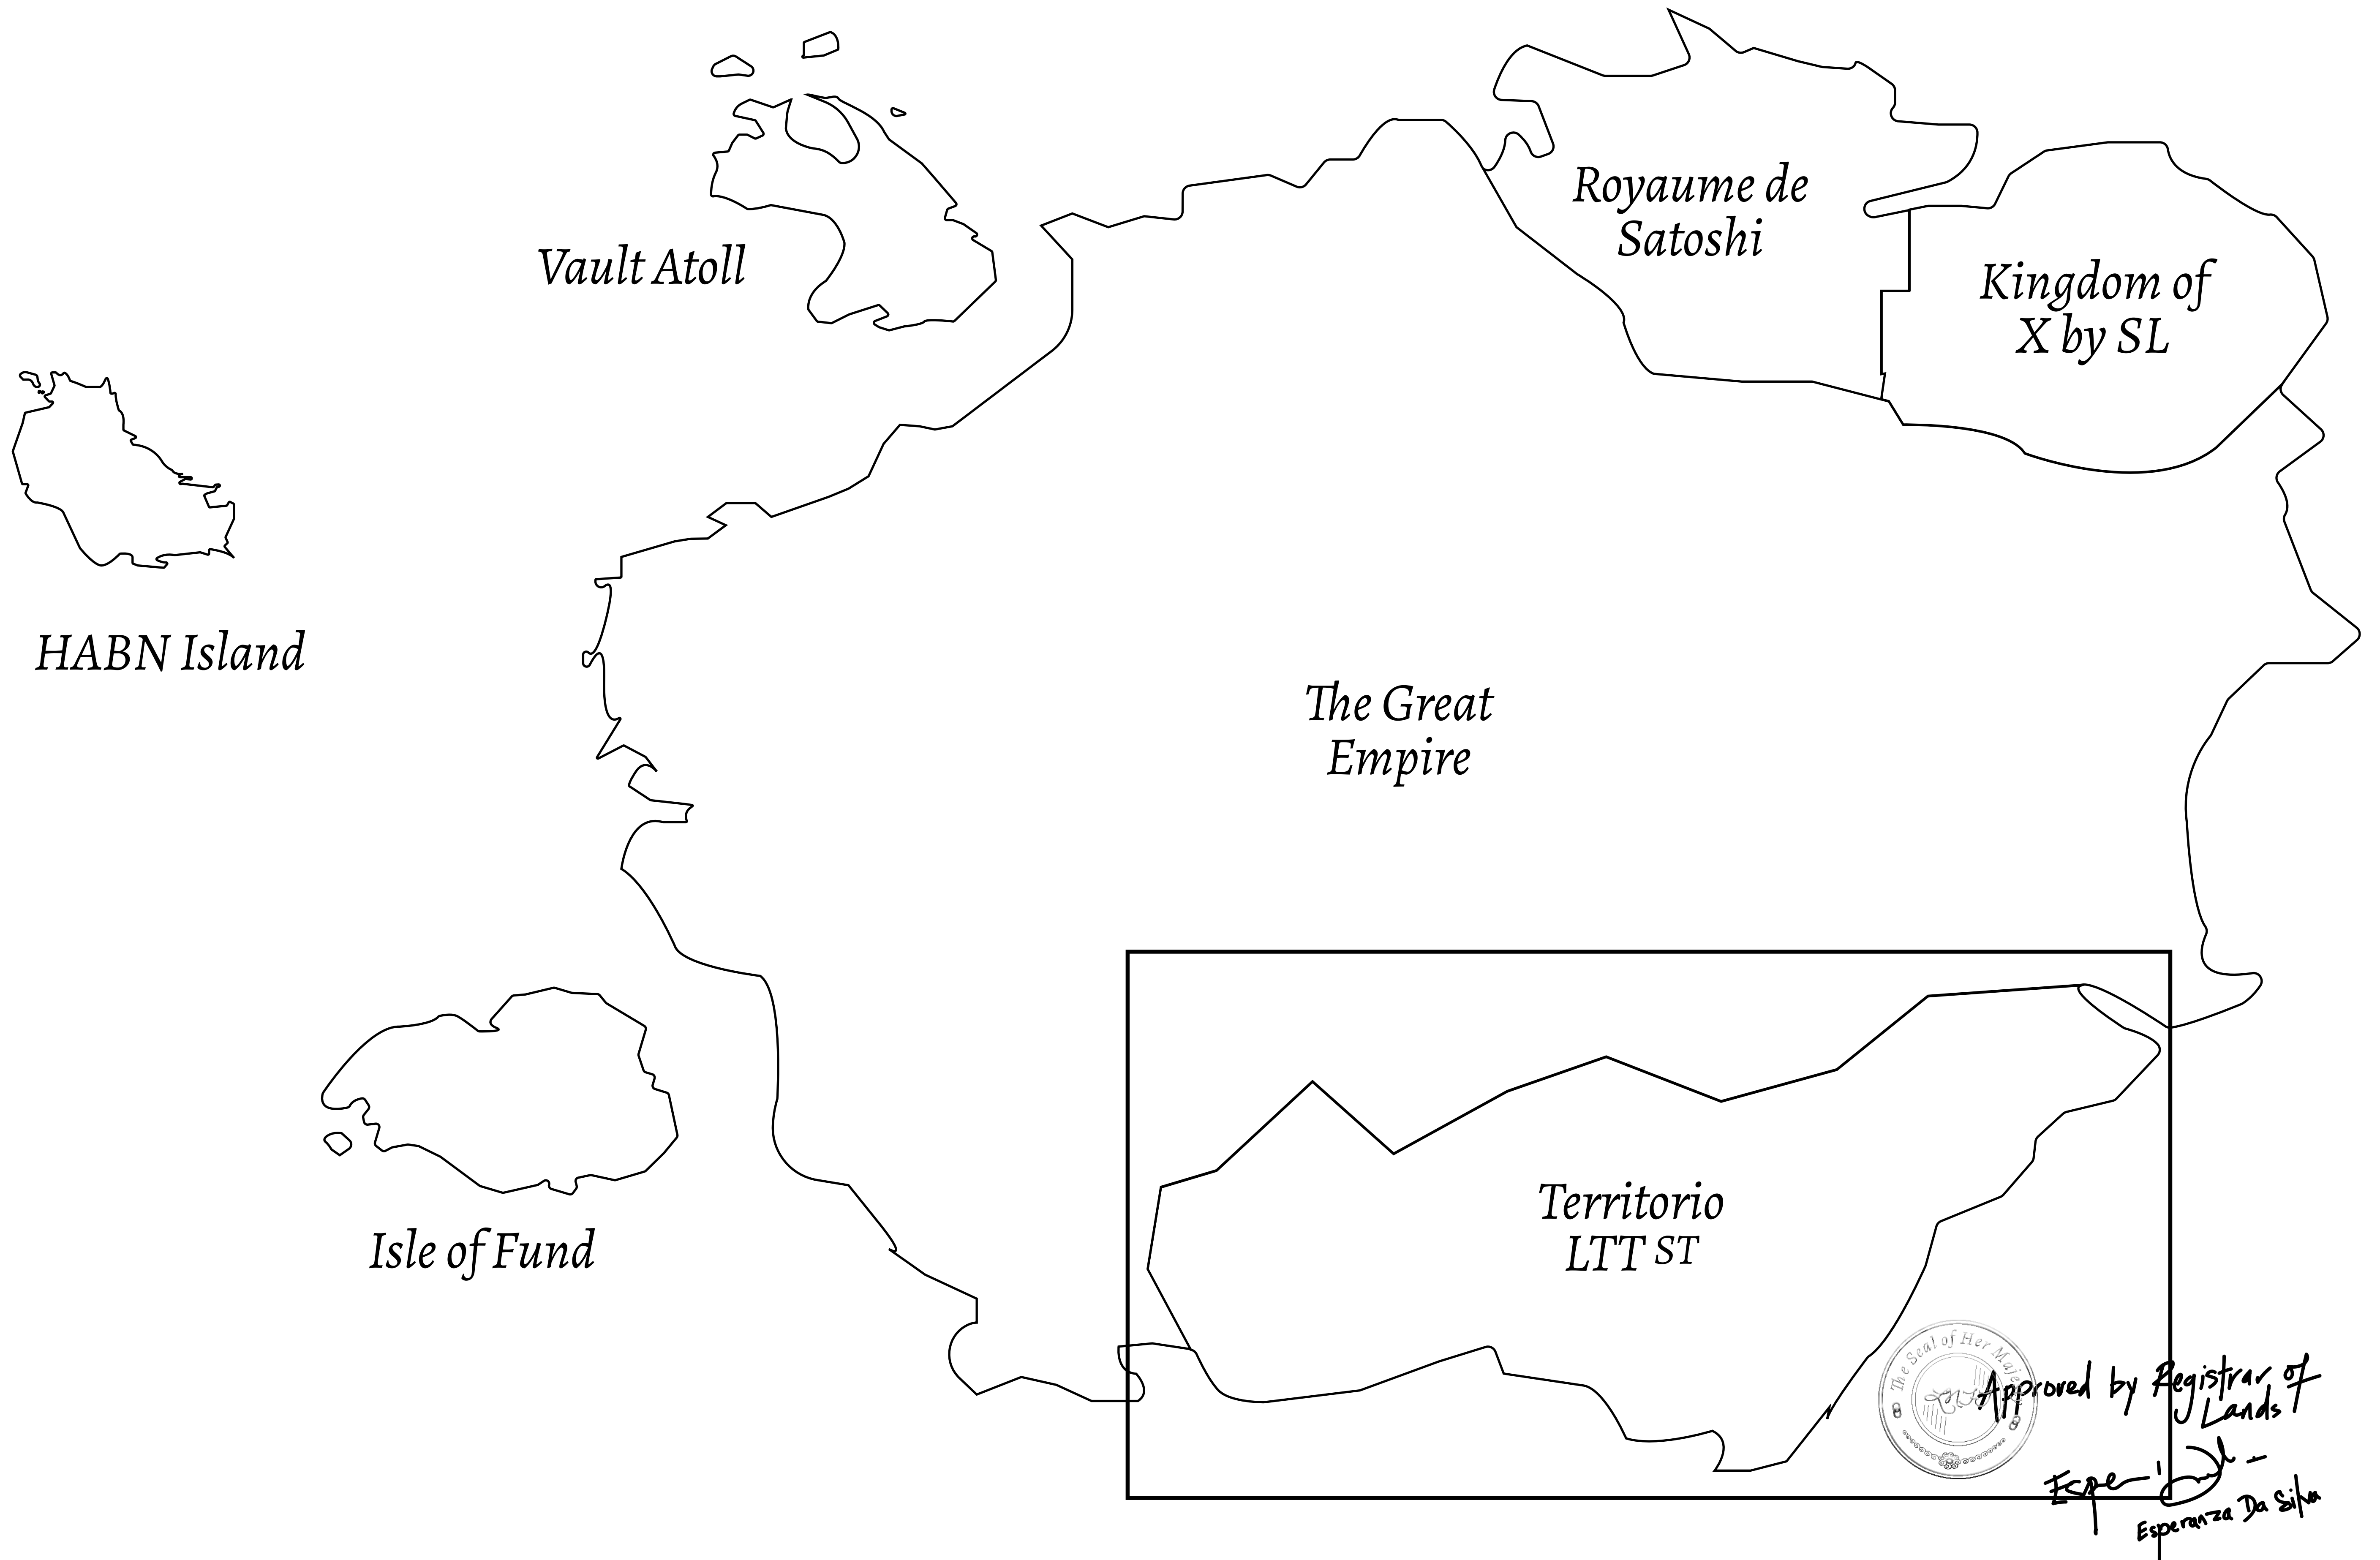

LOOT NFT WORLD

THE SPANISH ARMADA

The most flamboyant of all of the states, this Spanish-speaking territory houses a clash of cultures. From the LTT trades in the El Mercado district to the solicitations for invites to the Great Empire, and even the traveling Caravans, it is a transient place; people are always on the move on the way to the Great Empire or a trek through the Dividing Range to the Royaume De Satoshi. Commerce uses derivations of LTT such as LTTE, LTTB, and LTTTC.

GEOGRAPHY

COASTLINE	193.03 KM (119.94 MILES)
BORDERS	OCEAN, THE GREAT EMPIRE
HIGHEST POINT	MT ELEUTHERIA +1392 M
LOWEST POINT	PUERTO DE LTT 0 M
PLOTS	1045
SCALE	1:50000

H.M. LNFT Land Registry		TITLE NUMBER	
		T0439-221121	
ADMINISTRATIVE AREA	TERRITORIO LTT ST	ISSUED 22 November 2021 <i>bl.</i>	SCALE 1/50000
OWNER ENTITLEMENT	Type W-T: Share of 0.1% of all BUN sales (rewarded in Credits) plus 1% of all LTT redeemed based on number of NFT Stories minted; Mint 4 NFT Stories		