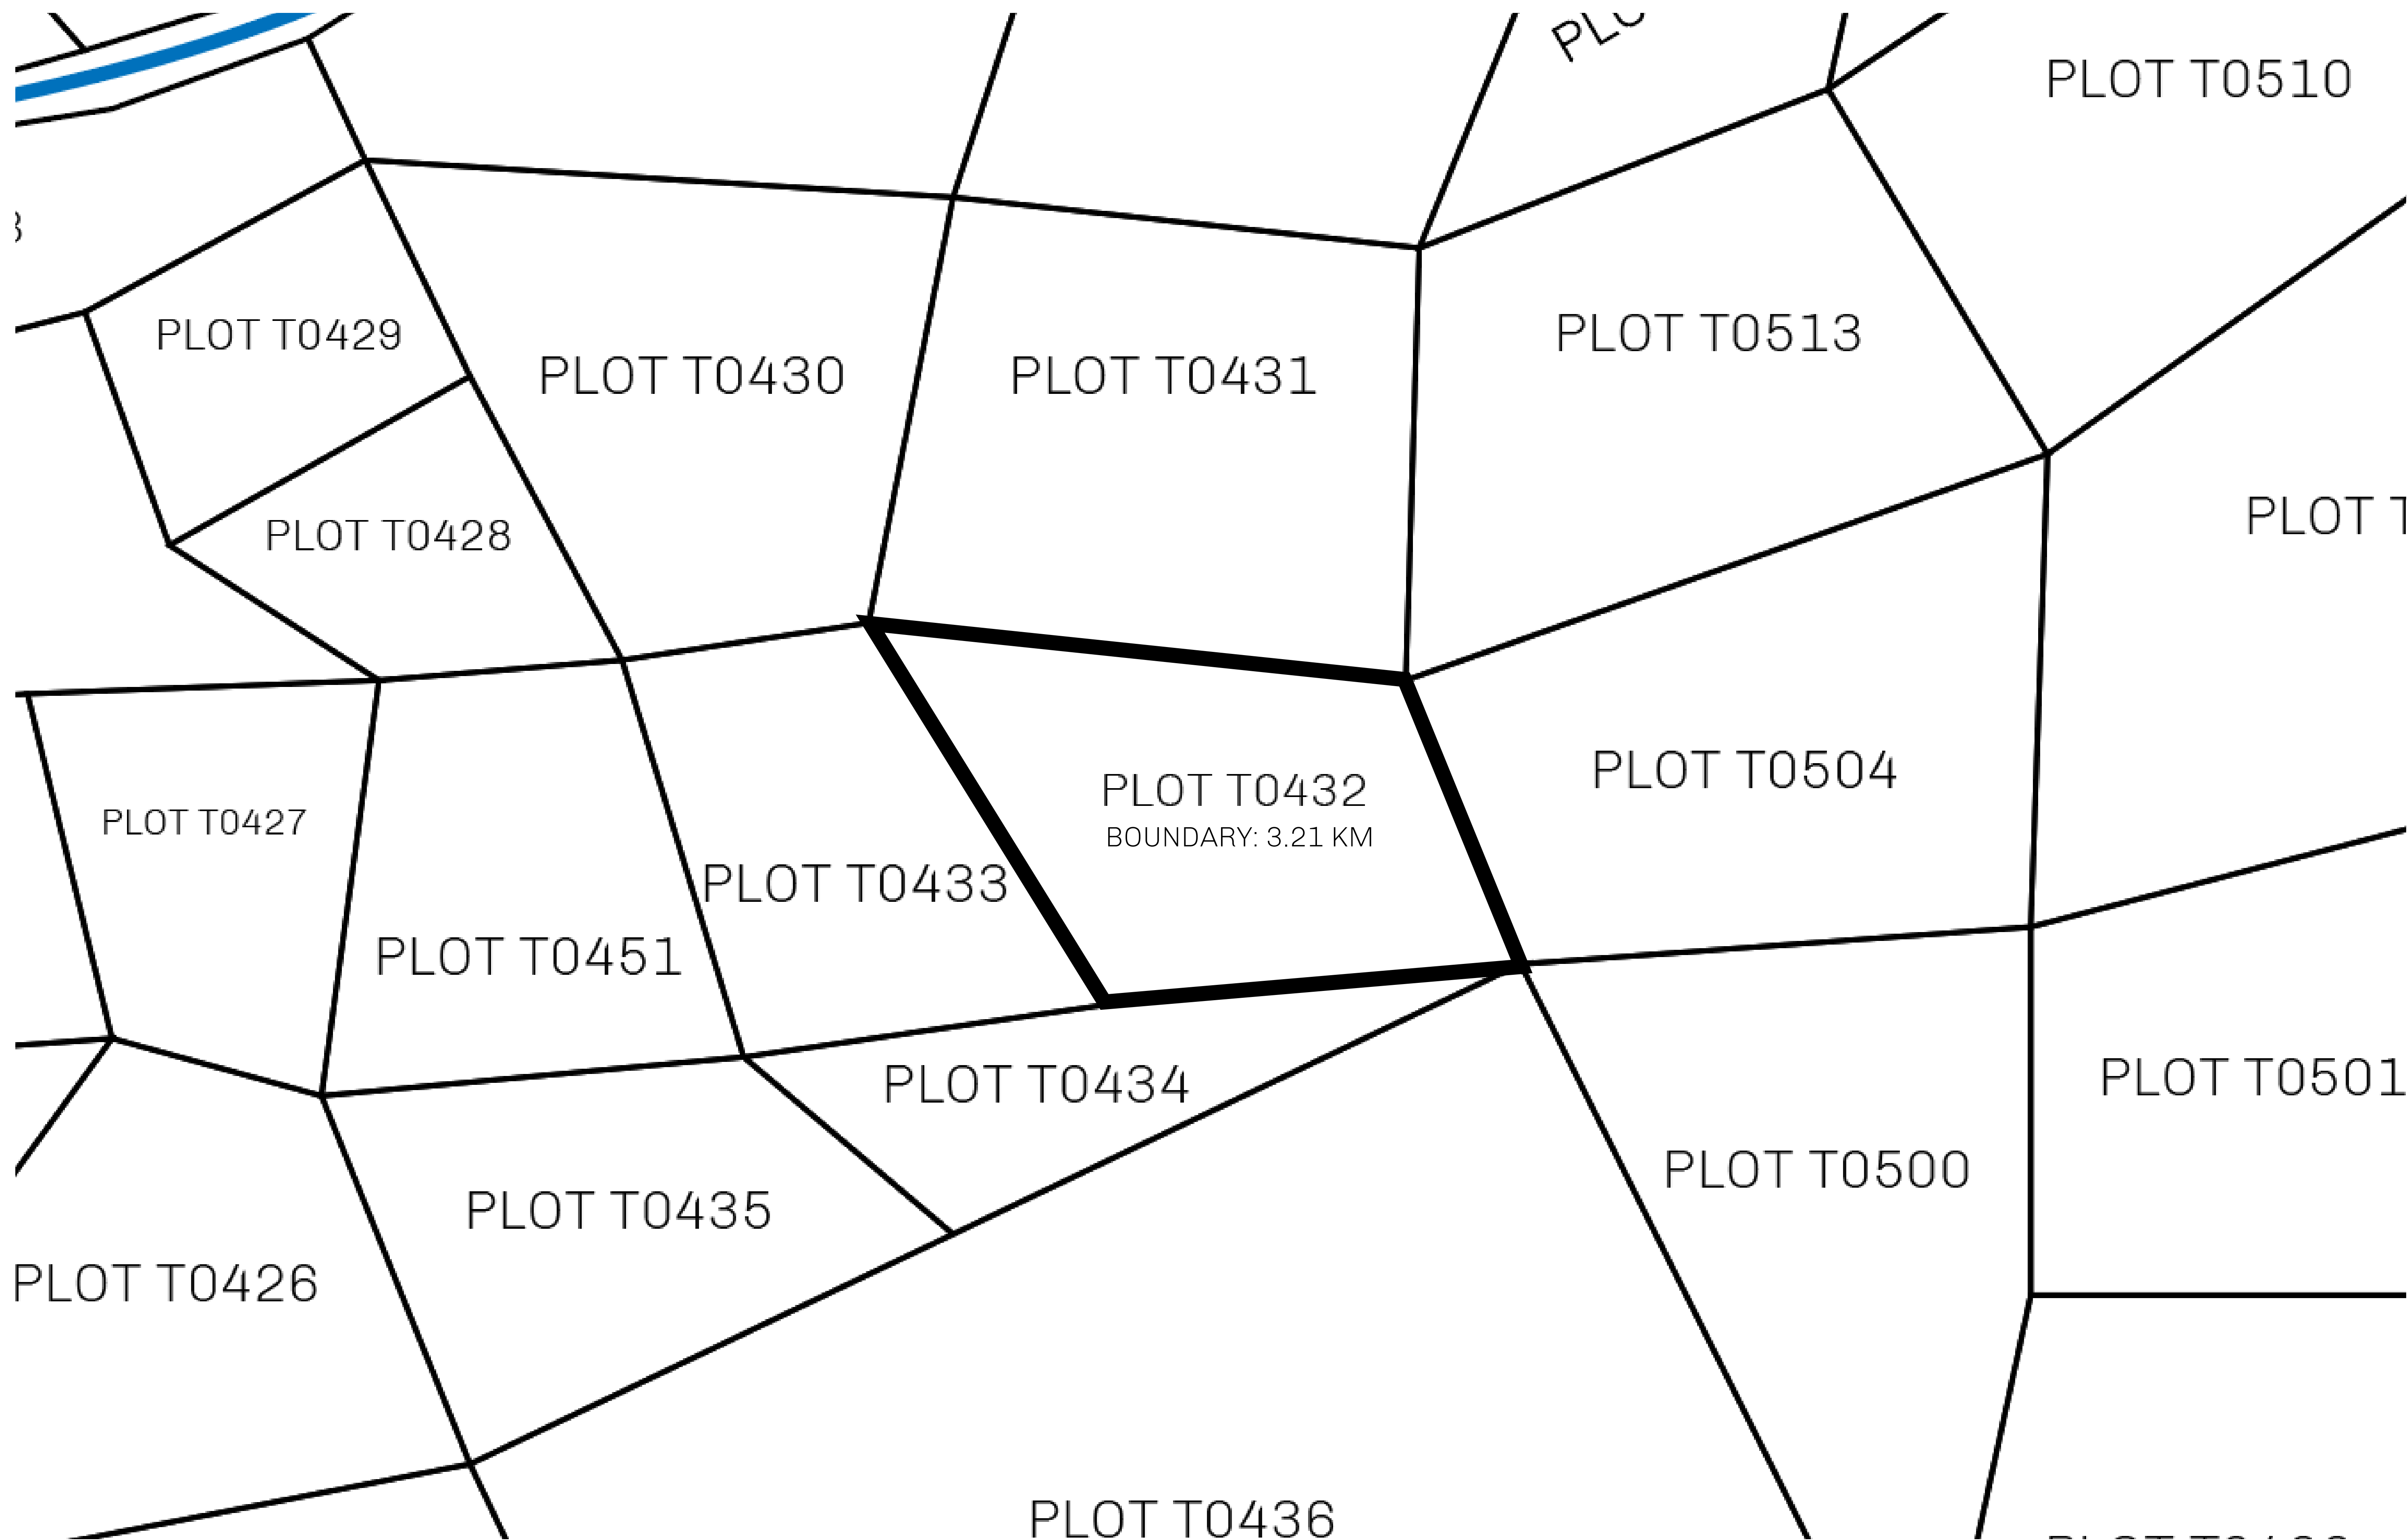

LOOT NFT WORLD

THE SPANISH ARMADA

The most flamboyant of all of the states, this Spanish-speaking territory houses a clash of cultures. From the LTT trades in the El Mercado district to the solicitations for invites to the Great Empire, and even the traveling Caravans, it is a transient place; people are always on the move on the way to the Great Empire or a trek through the Dividing Range to the Royaume De Satoshi. Commerce uses derivations of LTT such as LTTE, LTTB, and LTTTC.

GEOGRAPHY

| | |
|---------------|--------------------------|
| COASTLINE | 193.03 KM (119.94 MILES) |
| BORDERS | OCEAN, THE GREAT EMPIRE |
| HIGHEST POINT | MT ELEUTHERIA +1392 M |
| LOWEST POINT | PUERTO DE LTT 0 M |
| PLOTS | 1045 |
| SCALE | 1:50000 |

| | | | |
|--------------------------------|---|---|----------------------|
| H.M. LNFT Land Registry | | TITLE NUMBER | |
| | | T0432-221121 | |
| ADMINISTRATIVE AREA | TERRITORIO LTT ST | ISSUED 22 November 2021 <i>BJ.</i> | SCALE 1/50000 |
| OWNER ENTITLEMENT | Type W-T: Share of 0.1% of all BUN sales (rewarded in Credits) plus 1% of all LTT redeemed based on number of NFT Stories minted; Mint 4 NFT Stories | | |

OFFICIAL PERSPECTIVE SHEET FOR FILING
Indicate vantage point for each drawing. Copy and
mark each sheet required prior to filing.

Guide - Vantage point should be
indicated as shown in the diagram: