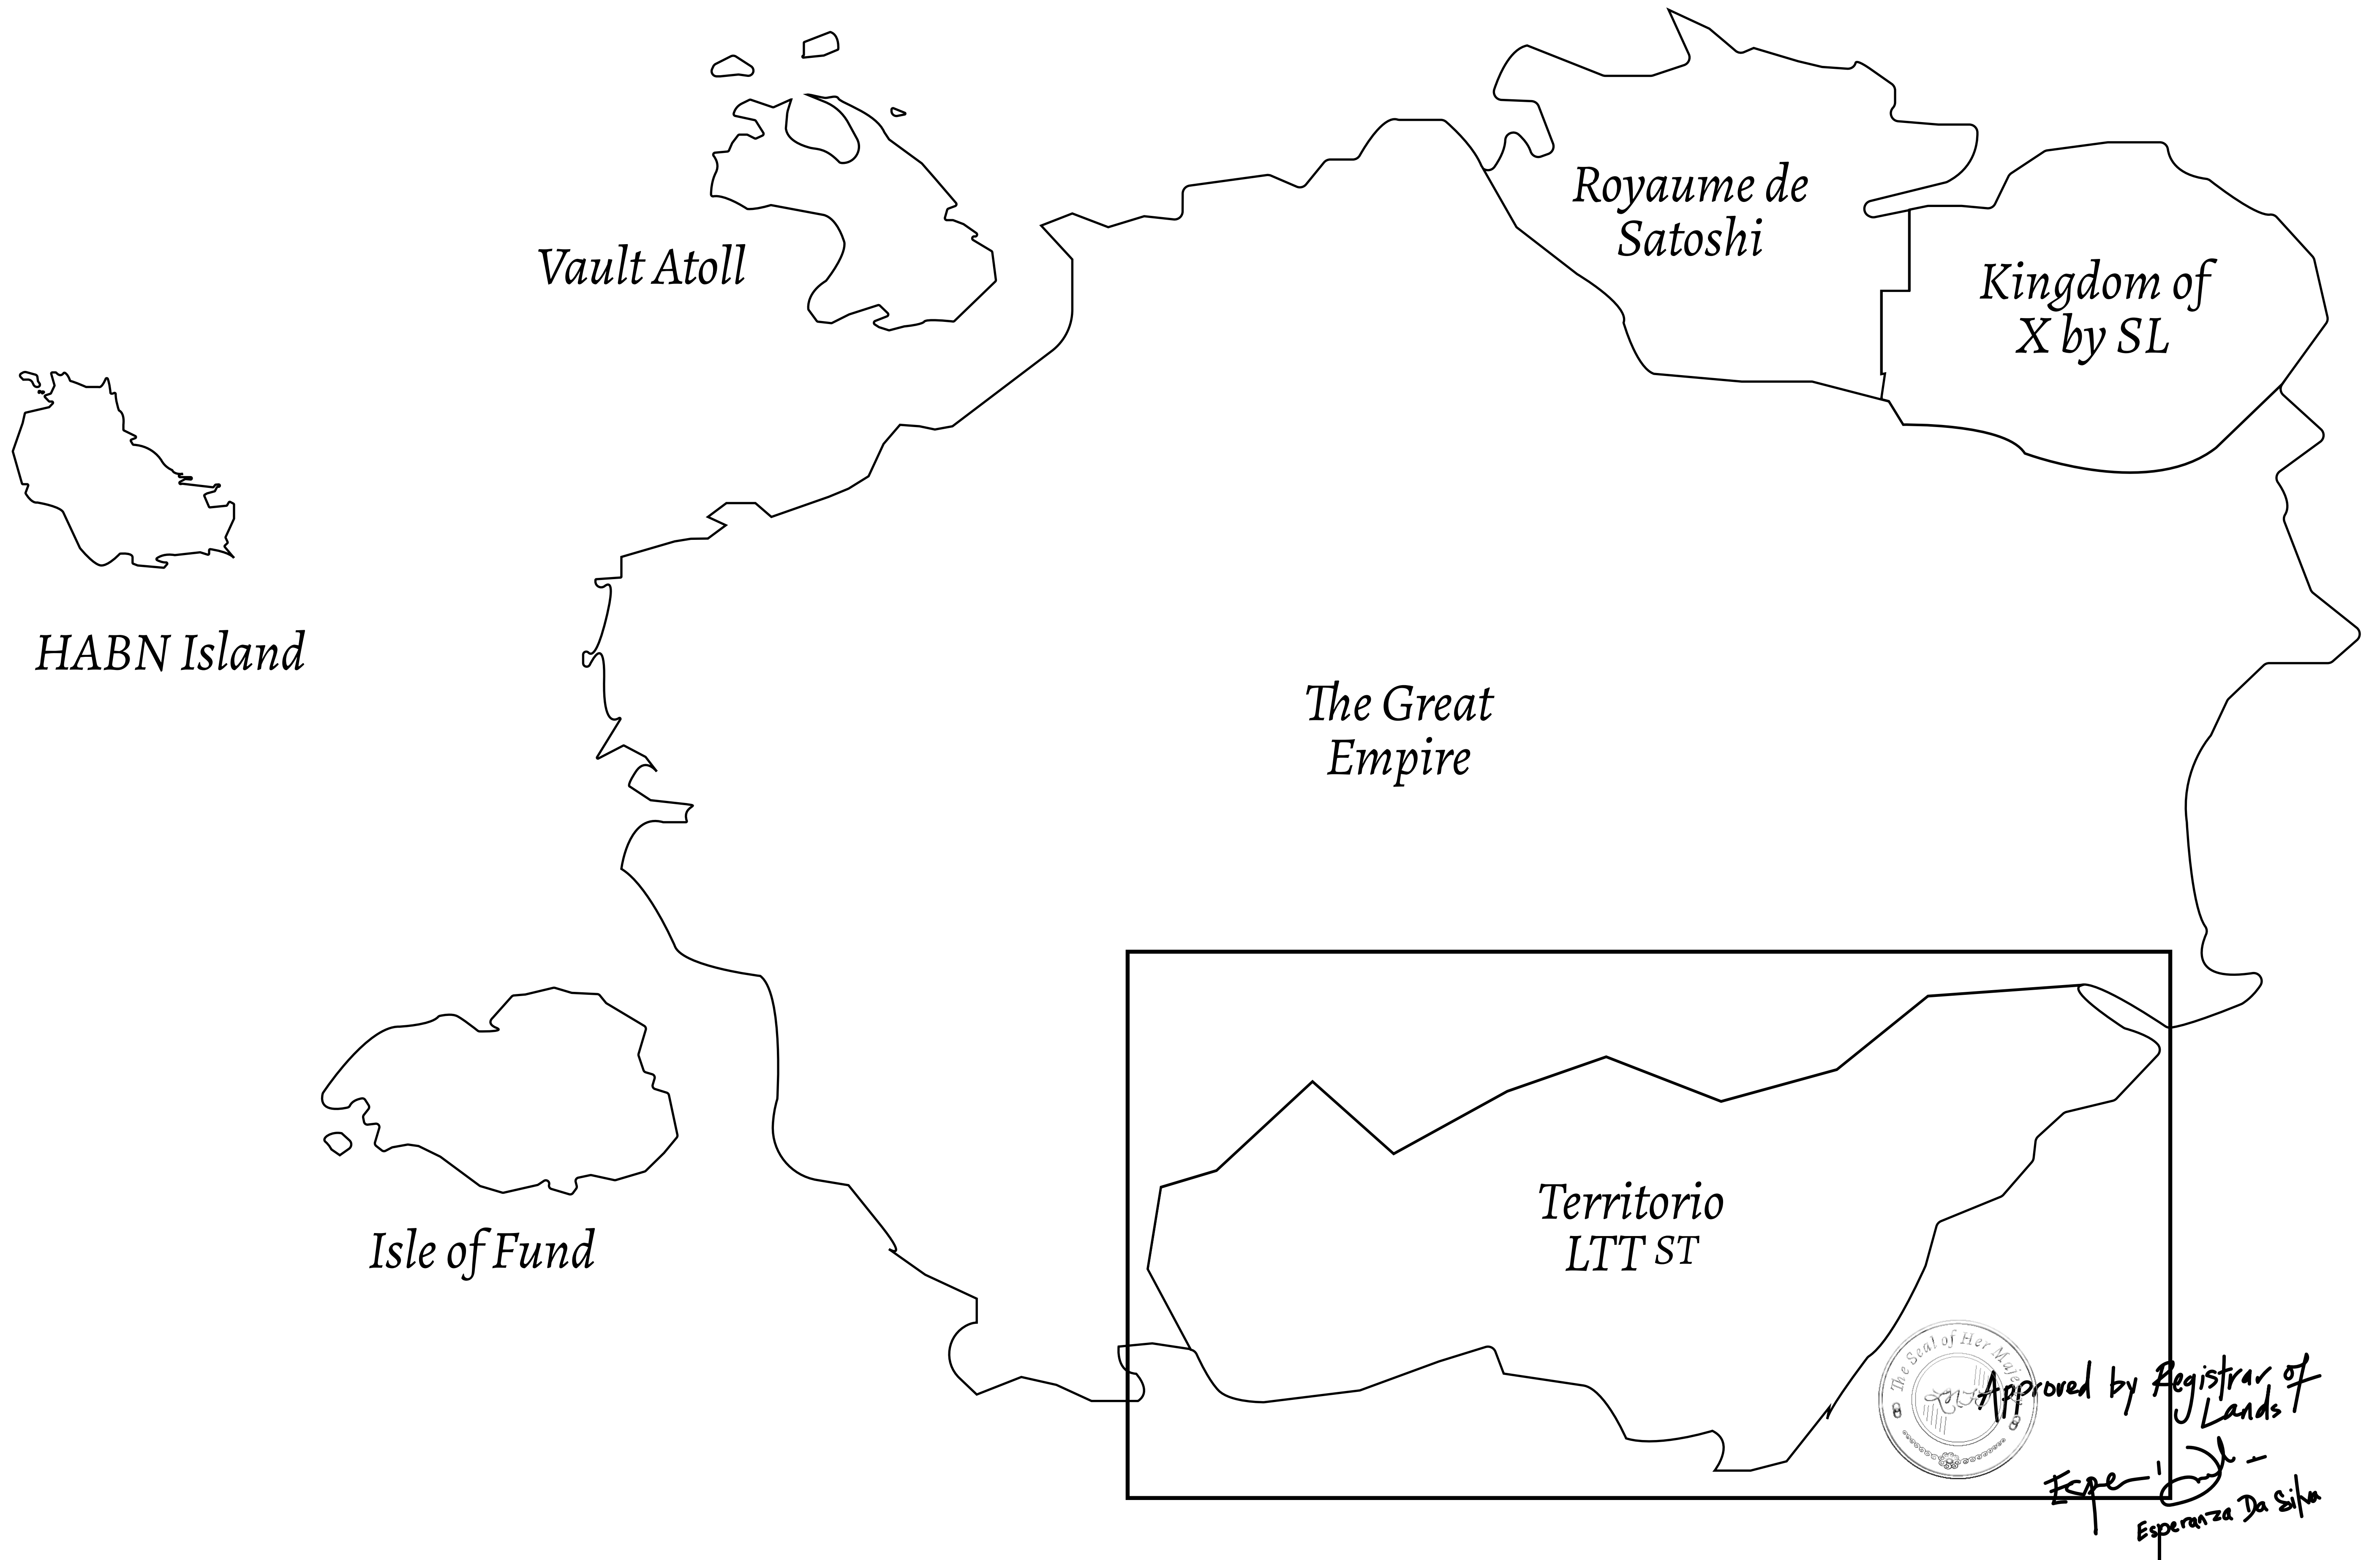

LOOT NFT WORLD

THE SPANISH ARMADA

The most flamboyant of all of the states, this Spanish-speaking territory houses a clash of cultures. From the LTT trades in the El Mercado district to the solicitations for invites to the Great Empire, and even the traveling Caravans, it is a transient place; people are always on the move on the way to the Great Empire or a trek through the Dividing Range to the Royaume De Satoshi. Commerce uses derivations of LTT such as LTTE, LTTB, and LTTTC.

GEOGRAPHY

| | |
|---------------|--------------------------|
| COASTLINE | 193.03 KM (119.94 MILES) |
| BORDERS | OCEAN, THE GREAT EMPIRE |
| HIGHEST POINT | MT ELEUTHERIA +1392 M |
| LOWEST POINT | PUERTO DE LTT 0 M |
| PLOTS | 1045 |
| SCALE | 1:50000 |

| | | | |
|--------------------------------|---|---|----------------------|
| H.M. LNFT Land Registry | | TITLE NUMBER | |
| | | T0432-221121 | |
| ADMINISTRATIVE AREA | TERRITORIO LTT ST | ISSUED 22 November 2021 <i>BJ.</i> | SCALE 1/50000 |
| OWNER ENTITLEMENT | Type W-T: Share of 0.1% of all BUN sales (rewarded in Credits) plus 1% of all LTT redeemed based on number of NFT Stories minted; Mint 4 NFT Stories | | |