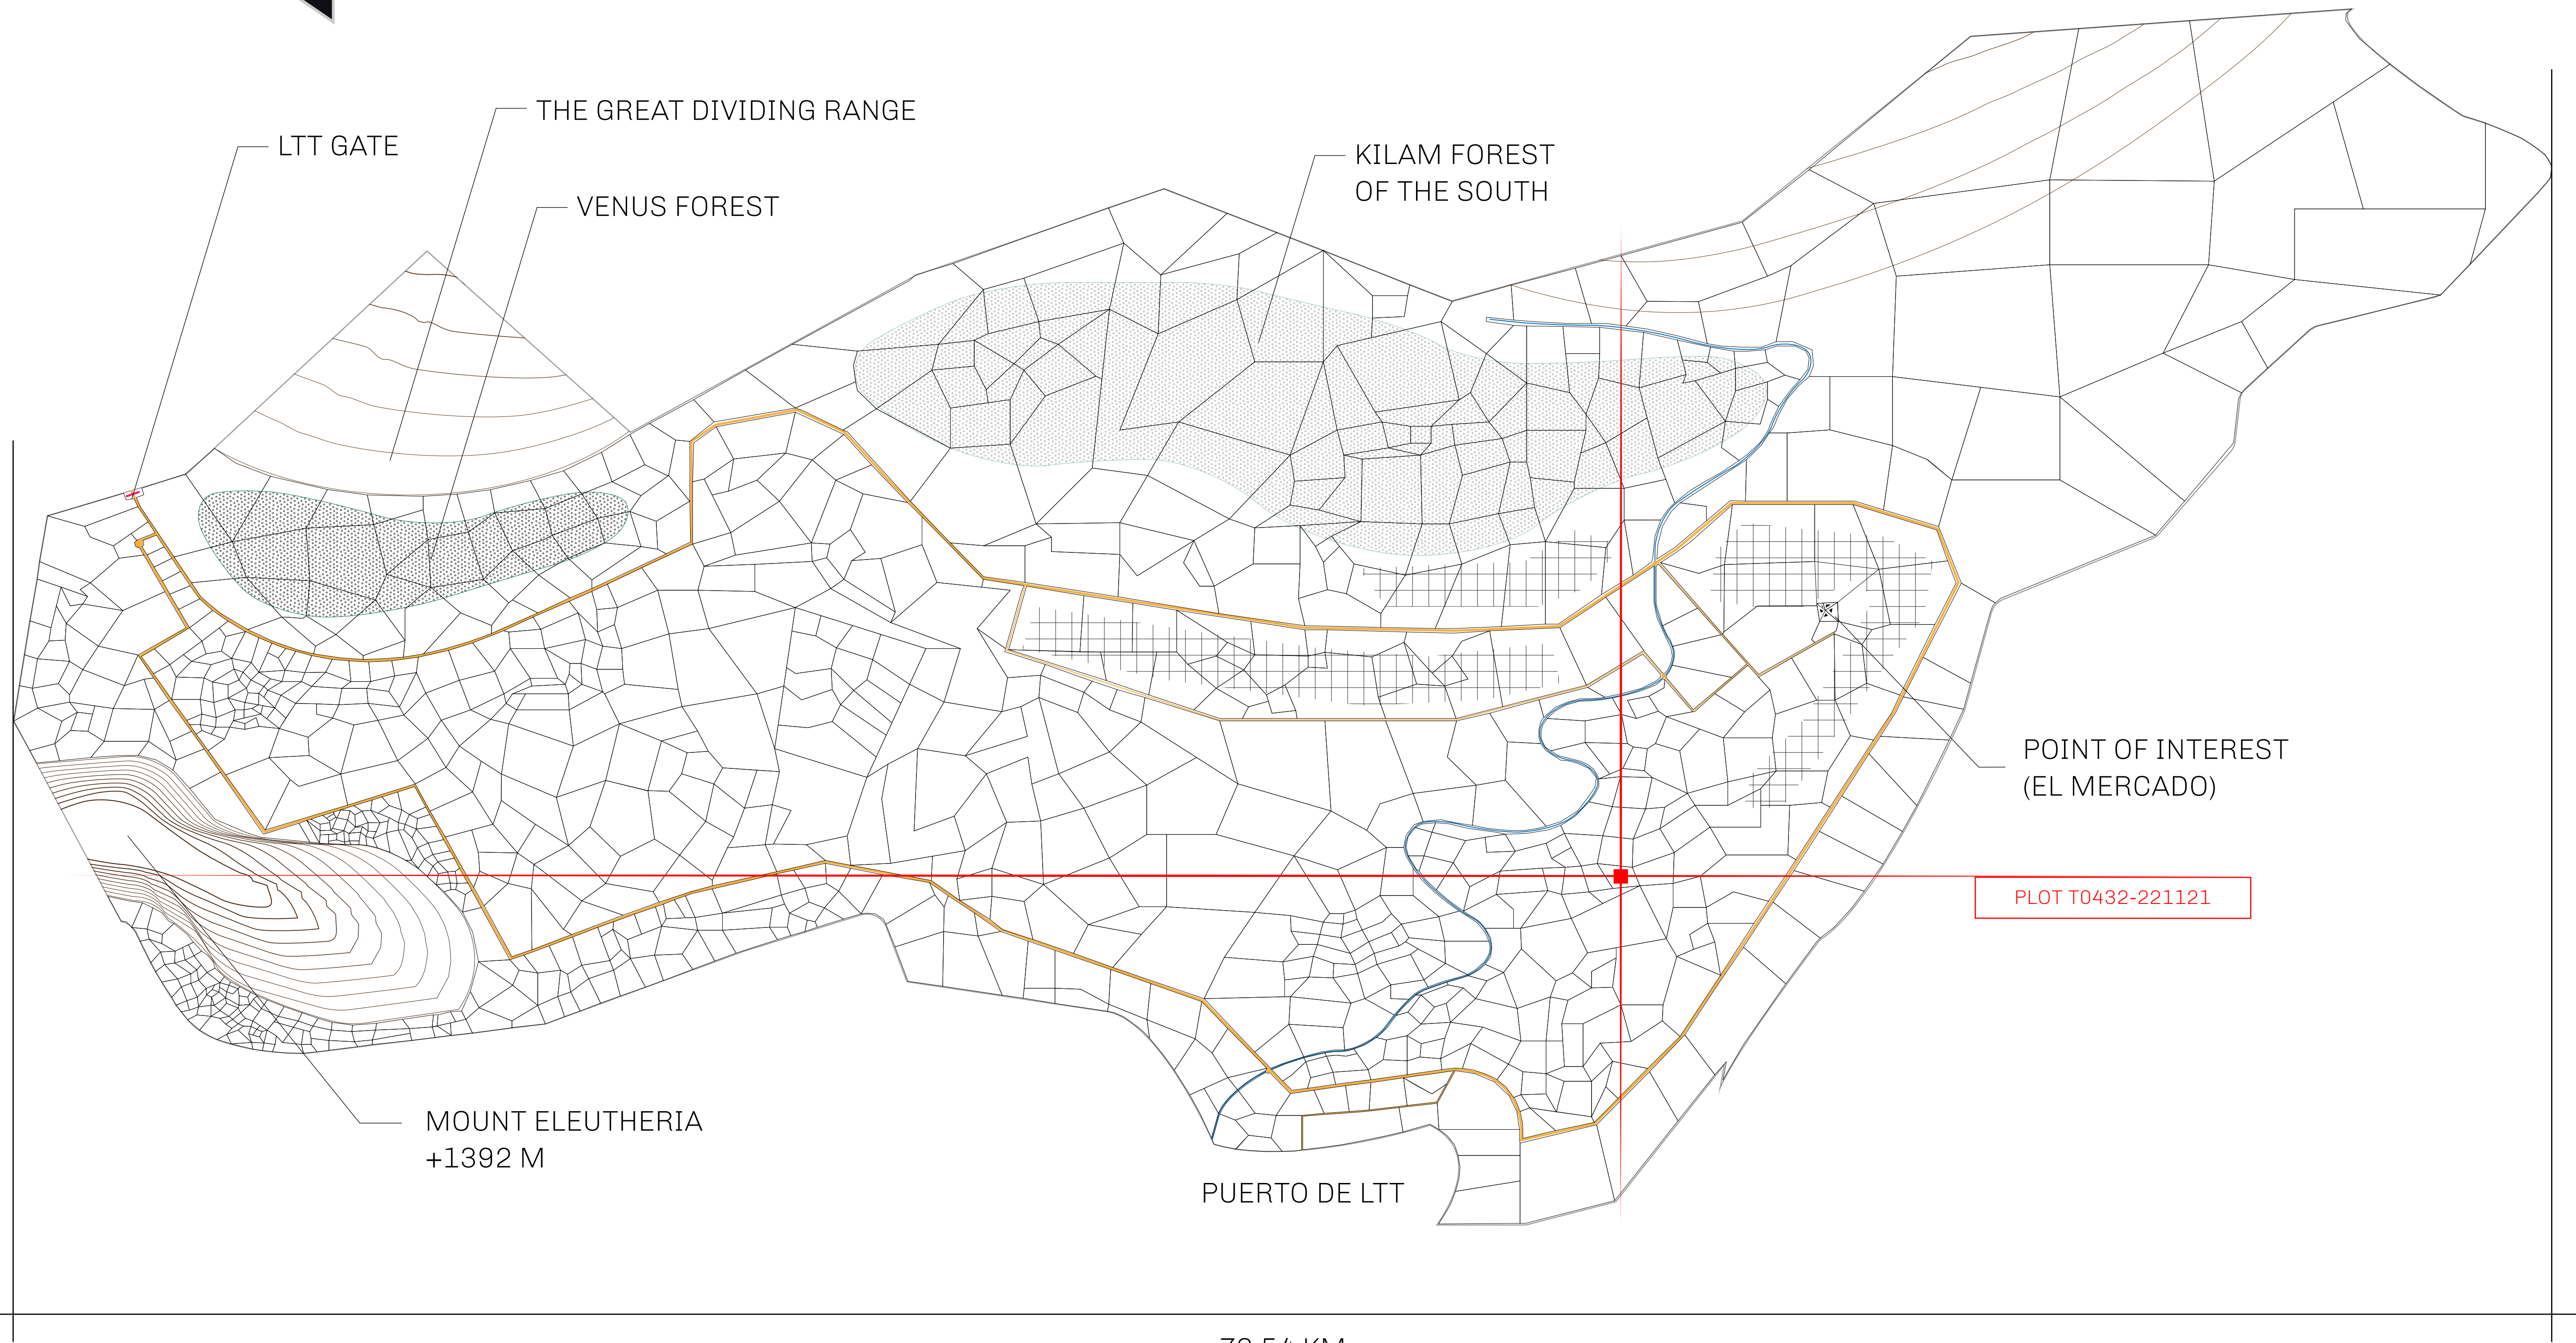

LOOT NFT WORLD

THE SPANISH ARMADA

The most flamboyant of all of the states, this Spanish-speaking territory houses a clash of cultures. From the LTT trades in the El Mercado district to the solicitations for invites to the Great Empire, and even the traveling Caravans, it is a transient place; people are always on the move on the way to the Great Empire or a trek through the Dividing Range to the Royaume De Satoshi. Commerce uses derivations of LTT such as LTTE, LTTB, and LTTTC.

GEOGRAPHY

| | |
|---------------|--------------------------|
| COASTLINE | 193.03 KM (119.94 MILES) |
| BORDERS | OCEAN, THE GREAT EMPIRE |
| HIGHEST POINT | MT ELEUTHERIA +1392 M |
| LOWEST POINT | PUERTO DE LTT 0 M |
| PLOTS | 1045 |
| SCALE | 1:50000 |

| | | | |
|--------------------------------|---|---|----------------------|
| H.M. LNFT Land Registry | | TITLE NUMBER | |
| | | T0432-221121 | |
| ADMINISTRATIVE AREA | TERRITORIO LTT ST | ISSUED 22 November 2021 <i>BJ.</i> | SCALE 1/50000 |
| OWNER ENTITLEMENT | Type W-T: Share of 0.1% of all BUN sales (rewarded in Credits) plus 1% of all LTT redeemed based on number of NFT Stories minted; Mint 4 NFT Stories | | |