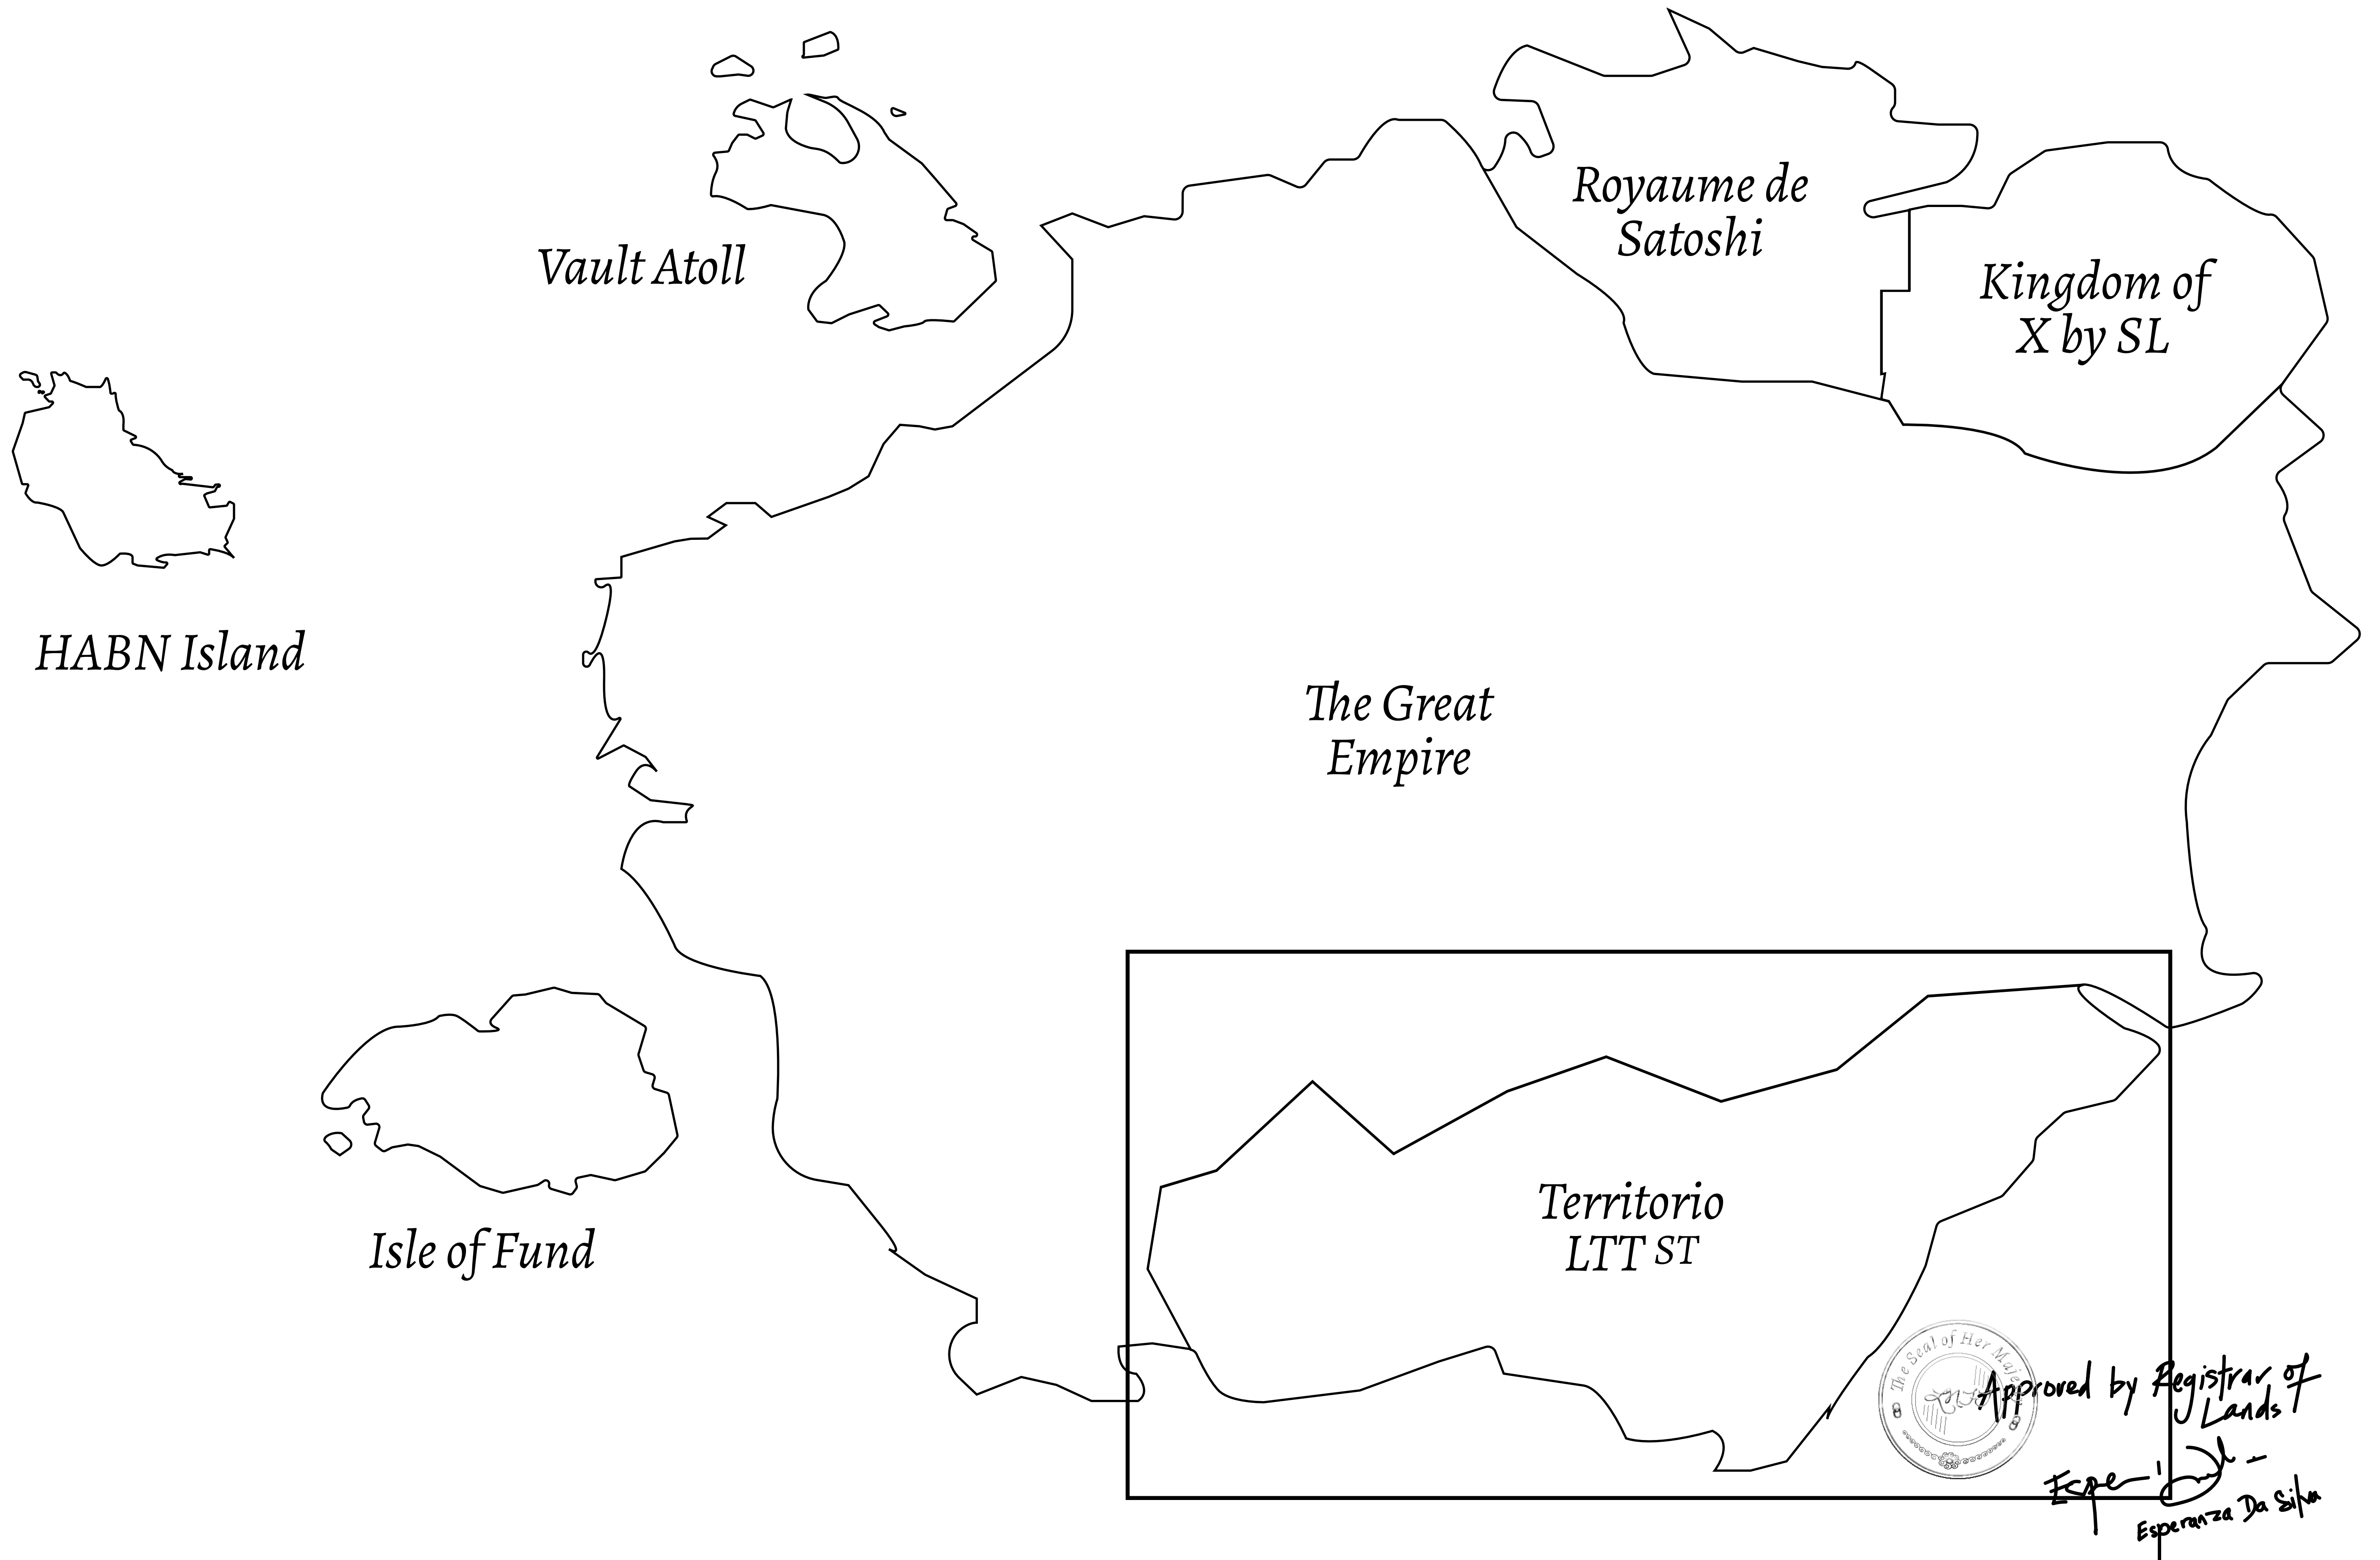

LOOT NFT WORLD

THE SPANISH ARMADA

The most flamboyant of all of the states, this Spanish-speaking territory houses a clash of cultures. From the LTT trades in the El Mercado district to the solicitations for invites to the Great Empire, and even the traveling Caravans, it is a transient place; people are always on the move on the way to the Great Empire or a trek through the Dividing Range to the Royaume De Satoshi. Commerce uses derivations of LTT such as LTTE, LTTB, and LTTC.

GEOGRAPHY

COASTLINE	193.03 KM (119.94 MILES)
BORDERS	OCEAN, THE GREAT EMPIRE
HIGHEST POINT	MT ELEUTHERIA +1392 M
LOWEST POINT	PUERTO DE LTT 0 M
PLOTS	1045
SCALE	1:50000

H.M. LNFT Land Registry		TITLE NUMBER T0431-221121	
ADMINISTRATIVE AREA	TERRITORIO LTT ST	ISSUED 22 November 2021 <i>BJ</i>	SCALE 1/50000
OWNER ENTITLEMENT	Type W-T: Share of 0.1% of all BUN sales (rewarded in Credits) plus 1% of all LTT redeemed based on number of NFT Stories minted; Mint 4 NFT Stories		