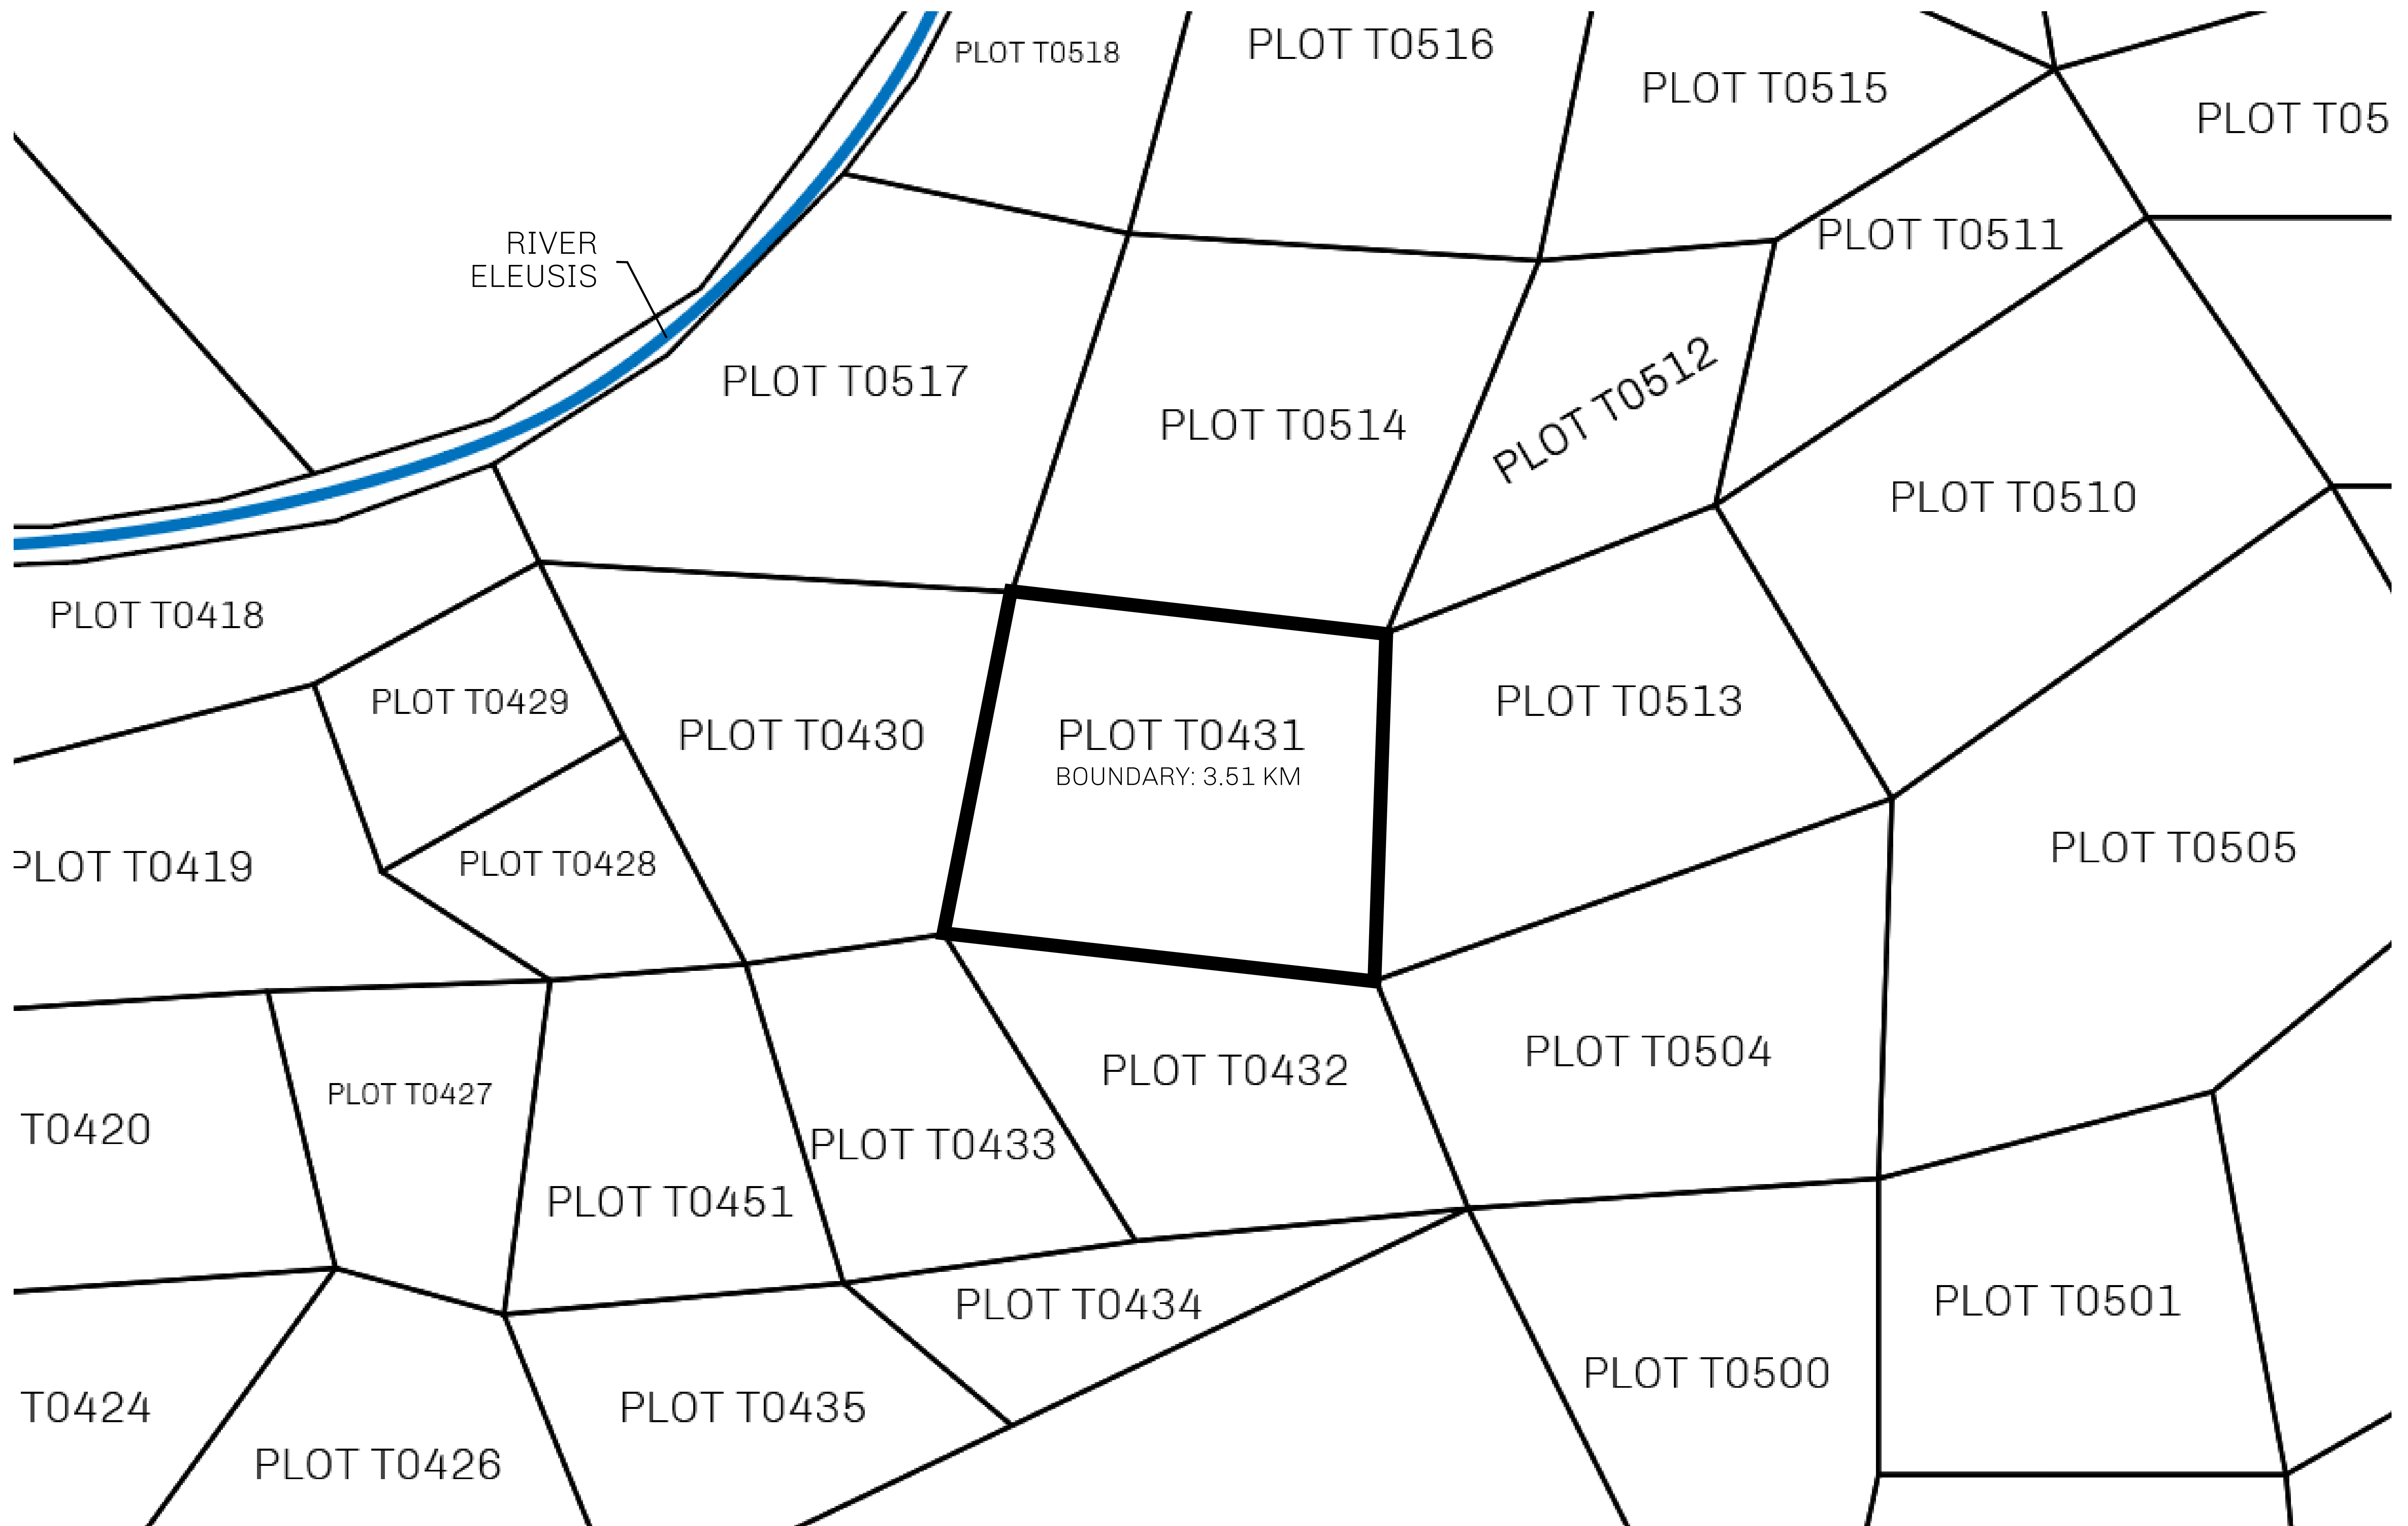

LOOT NFT WORLD

THE SPANISH ARMADA

The most flamboyant of all of the states, this Spanish-speaking territory houses a clash of cultures. From the LTT trades in the El Mercado district to the solicitations for invites to the Great Empire, and even the traveling Caravans, it is a transient place; people are always on the move on the way to the Great Empire or a trek through the Dividing Range to the Royaume De Satoshi. Commerce uses derivations of LTT such as LTTE, LTTB, and LTTC.

GEOGRAPHY

COASTLINE	193.03 KM (119.94 MILES)
BORDERS	OCEAN, THE GREAT EMPIRE
HIGHEST POINT	MT ELEUTHERIA +1392 M
LOWEST POINT	PUERTO DE LTT 0 M
PLOTS	1045
SCALE	1:50000

H.M. LNFT Land Registry		TITLE NUMBER T0431-221121	
ADMINISTRATIVE AREA	TERRITORIO LTT ST	ISSUED 22 November 2021 <i>BJ</i>	SCALE 1/50000
OWNER ENTITLEMENT	Type W-T: Share of 0.1% of all BUN sales (rewarded in Credits) plus 1% of all LTT redeemed based on number of NFT Stories minted; Mint 4 NFT Stories		

OFFICIAL PERSPECTIVE SHEET FOR FILING
Indicate vantage point for each drawing. Copy and
mark each sheet required prior to filing.

Guide - Vantage point should be
indicated as shown in the diagram: