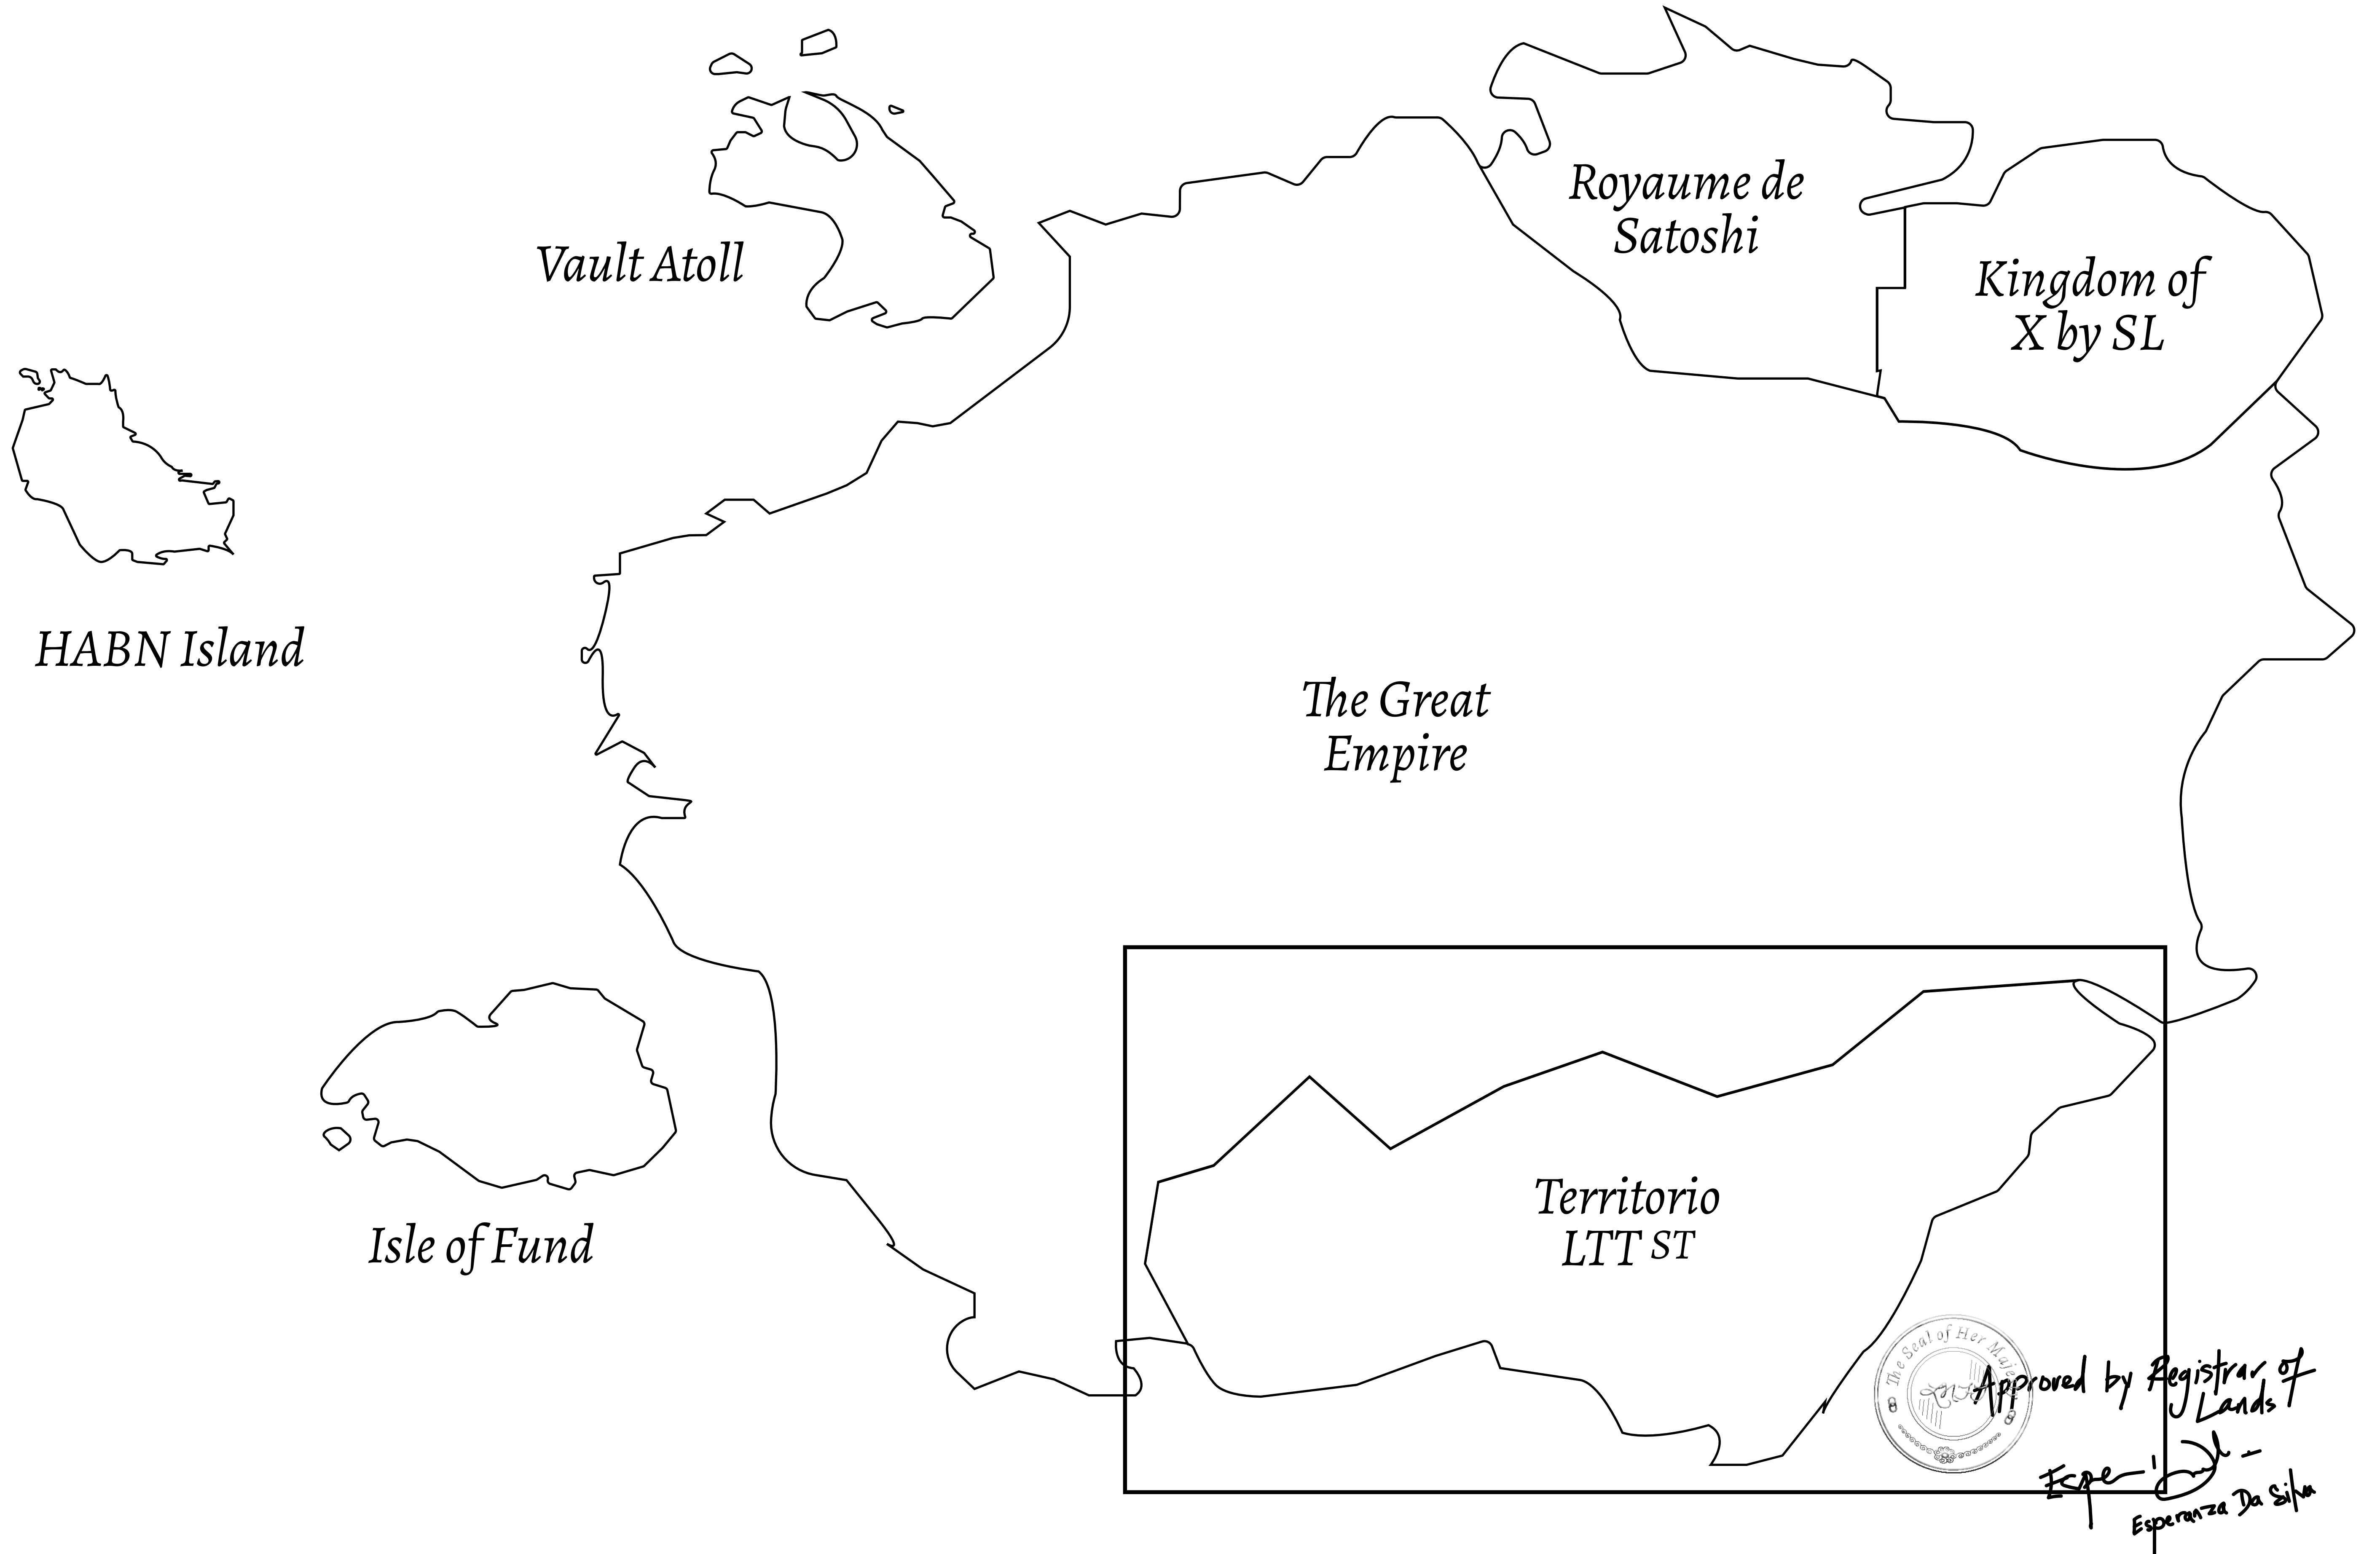

LOOT NFT WORLD

THE SPANISH ARMADA

The most flamboyant of all of the states, this Spanish-speaking territory houses a clash of cultures. From the LTT trades in the El Mercado district to the solicitations for invites to the Great Empire, and even the traveling Caravans, it is a transient place; people are always on the move on the way to the Great Empire or a trek through the Dividing Range to the Royaume De Satoshi. Commerce uses derivations of LTT such as LTTE, LTTB, and LTTTC.

GEOGRAPHY

COASTLINE	193.03 KM (119.94 MILES)
BORDERS	OCEAN, THE GREAT EMPIRE
HIGHEST POINT	MT ELEUTHERIA +1392 M
LOWEST POINT	PUERTO DE LTT 0 M
PLOTS	1045
SCALE	1:50000

H.M. LNFT Land Registry		TITLE NUMBER	
		T0420-221121	
ADMINISTRATIVE AREA	TERRITORIO LTT ST	ISSUED 22 November 2021 <i>bl.</i>	SCALE 1/50000
OWNER ENTITLEMENT	Type W-T: Share of 0.1% of all BUN sales (rewarded in Credits) plus 1% of all LTT redeemed based on number of NFT Stories minted; Mint 4 NFT Stories		