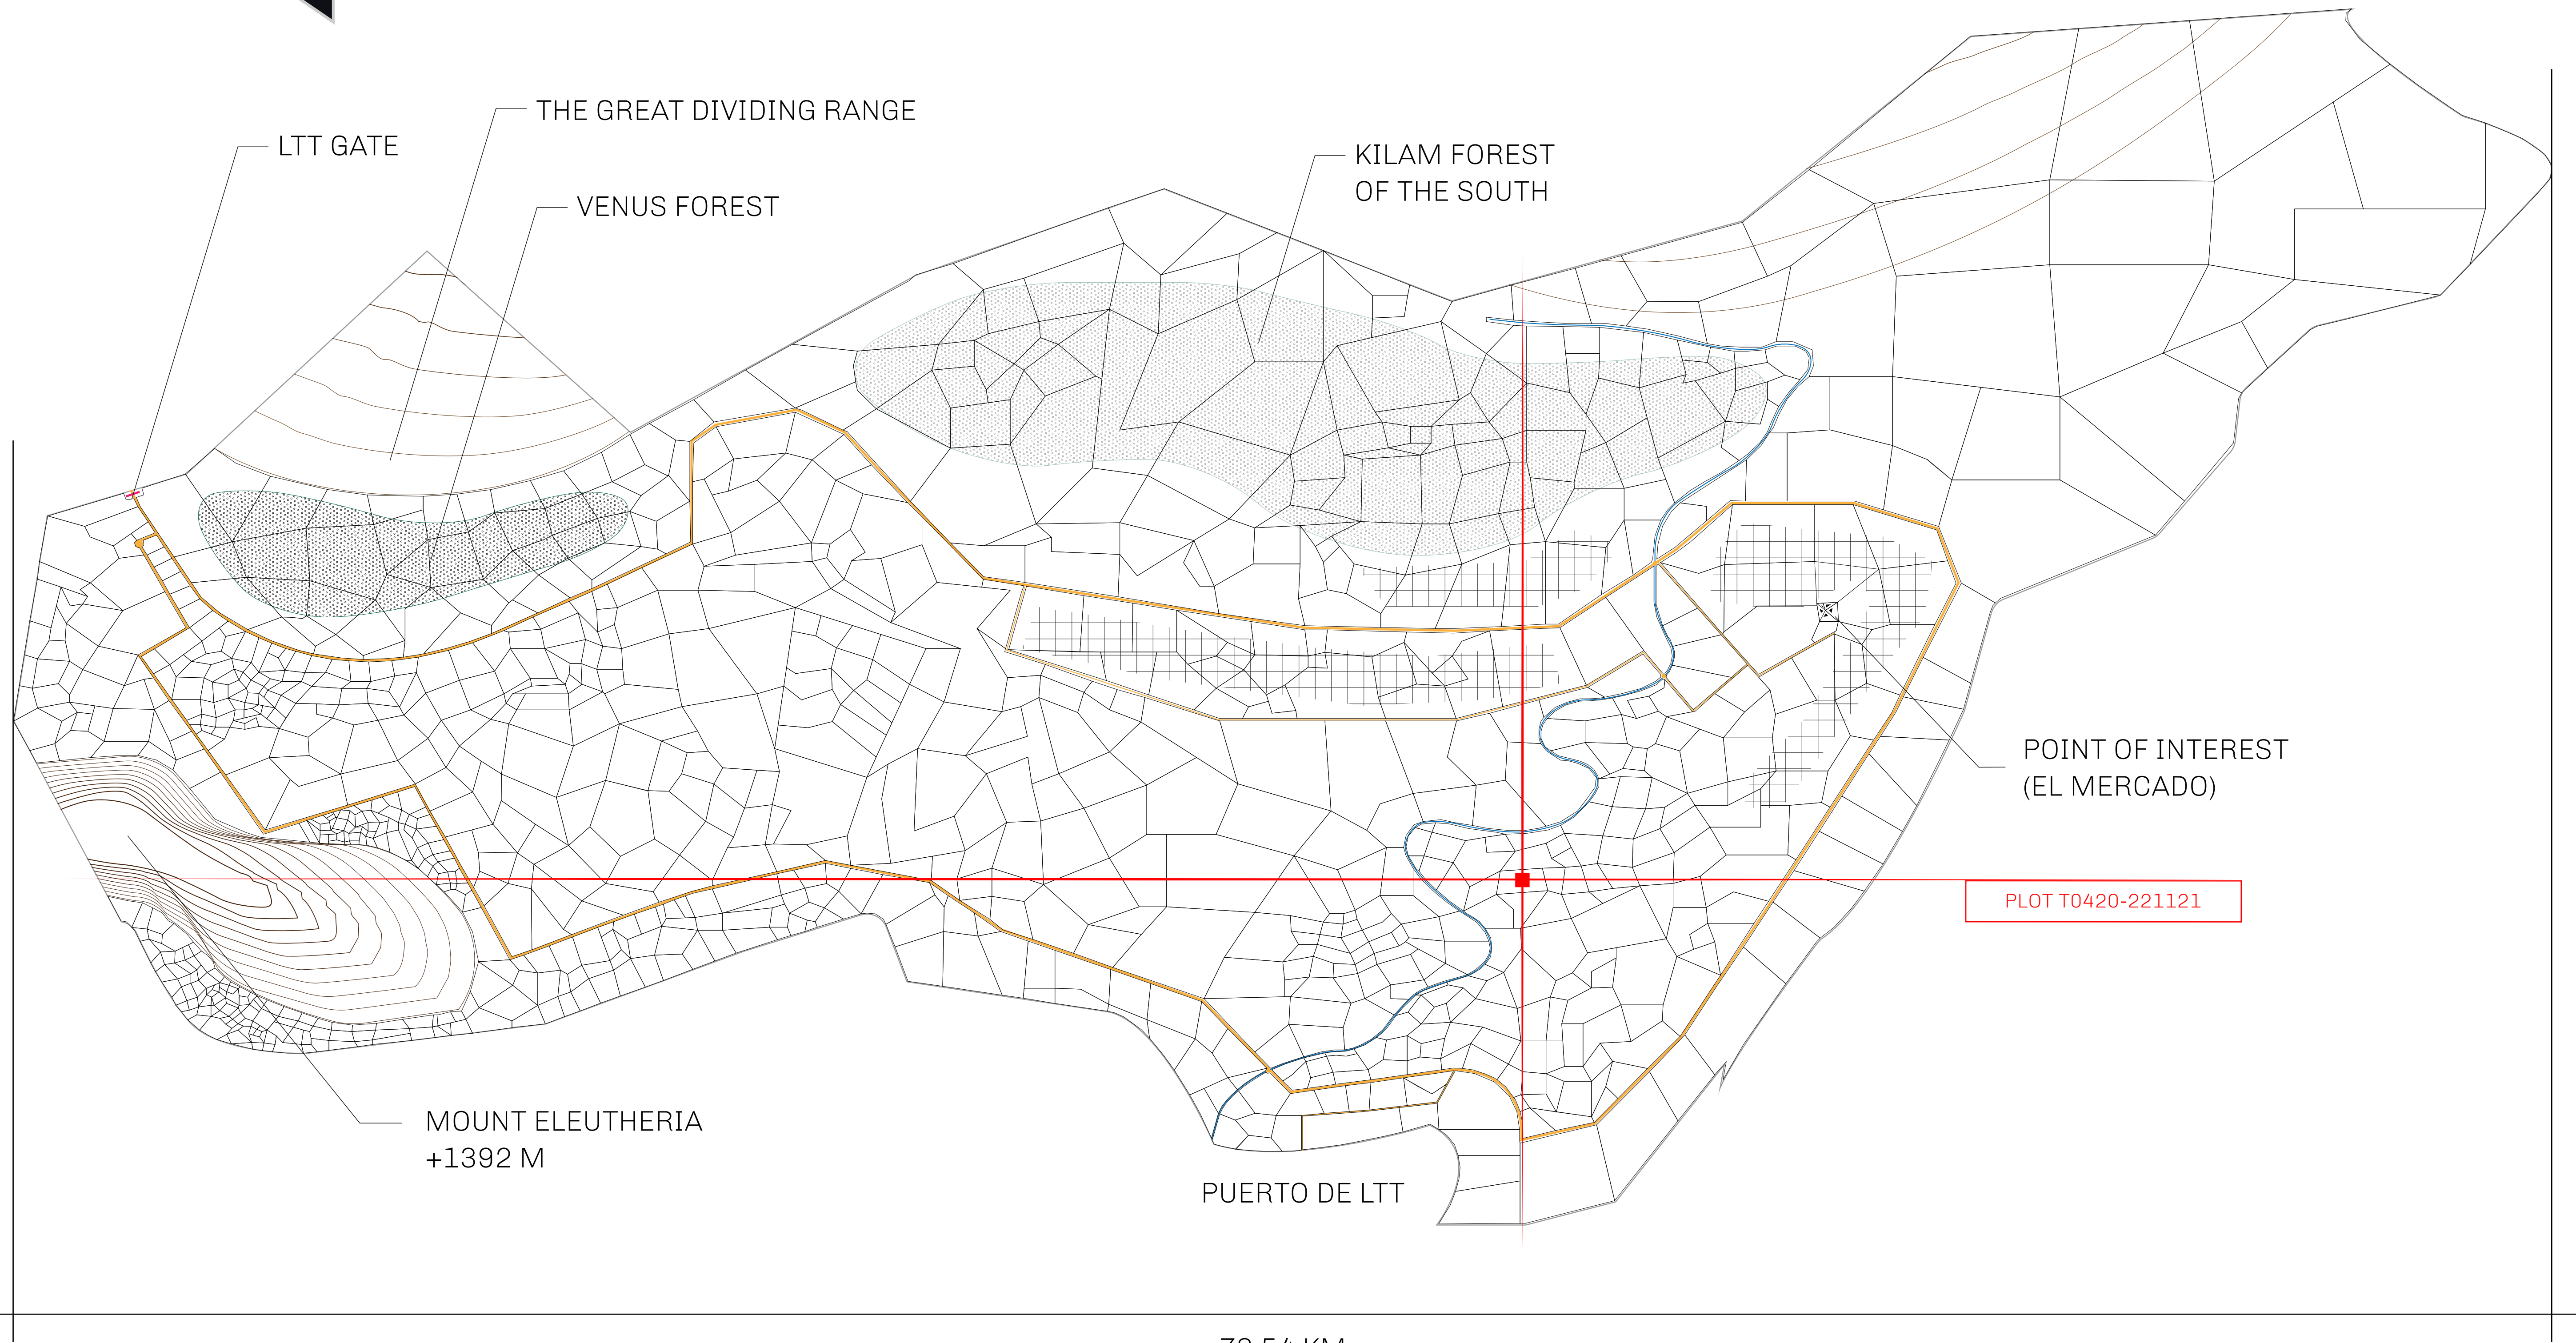

LOOT NFT WORLD

THE SPANISH ARMADA

The most flamboyant of all of the states, this Spanish-speaking territory houses a clash of cultures. From the LTT trades in the El Mercado district to the solicitations for invites to the Great Empire, and even the traveling Caravans, it is a transient place; people are always on the move on the way to the Great Empire or a trek through the Dividing Range to the Royaume De Satoshi. Commerce uses derivations of LTT such as LTTE, LTTB, and LTTTC.

GEOGRAPHY

COASTLINE	193.03 KM (119.94 MILES)
BORDERS	OCEAN, THE GREAT EMPIRE
HIGHEST POINT	MT ELEUTHERIA +1392 M
LOWEST POINT	PUERTO DE LTT 0 M
PLOTS	1045
SCALE	1:50000

H.M. LNFT Land Registry		TITLE NUMBER	
		T0420-221121	
ADMINISTRATIVE AREA	TERRITORIO LTT ST	ISSUED 22 November 2021 <i>bl.</i>	SCALE 1/50000
OWNER ENTITLEMENT	Type W-T: Share of 0.1% of all BUN sales (rewarded in Credits) plus 1% of all LTT redeemed based on number of NFT Stories minted; Mint 4 NFT Stories		

OFFICIAL PERSPECTIVE SHEET FOR FILING
Indicate vantage point for each drawing. Copy and mark each sheet required prior to filing.

Guide - Vantage point should be indicated as shown in the diagram: