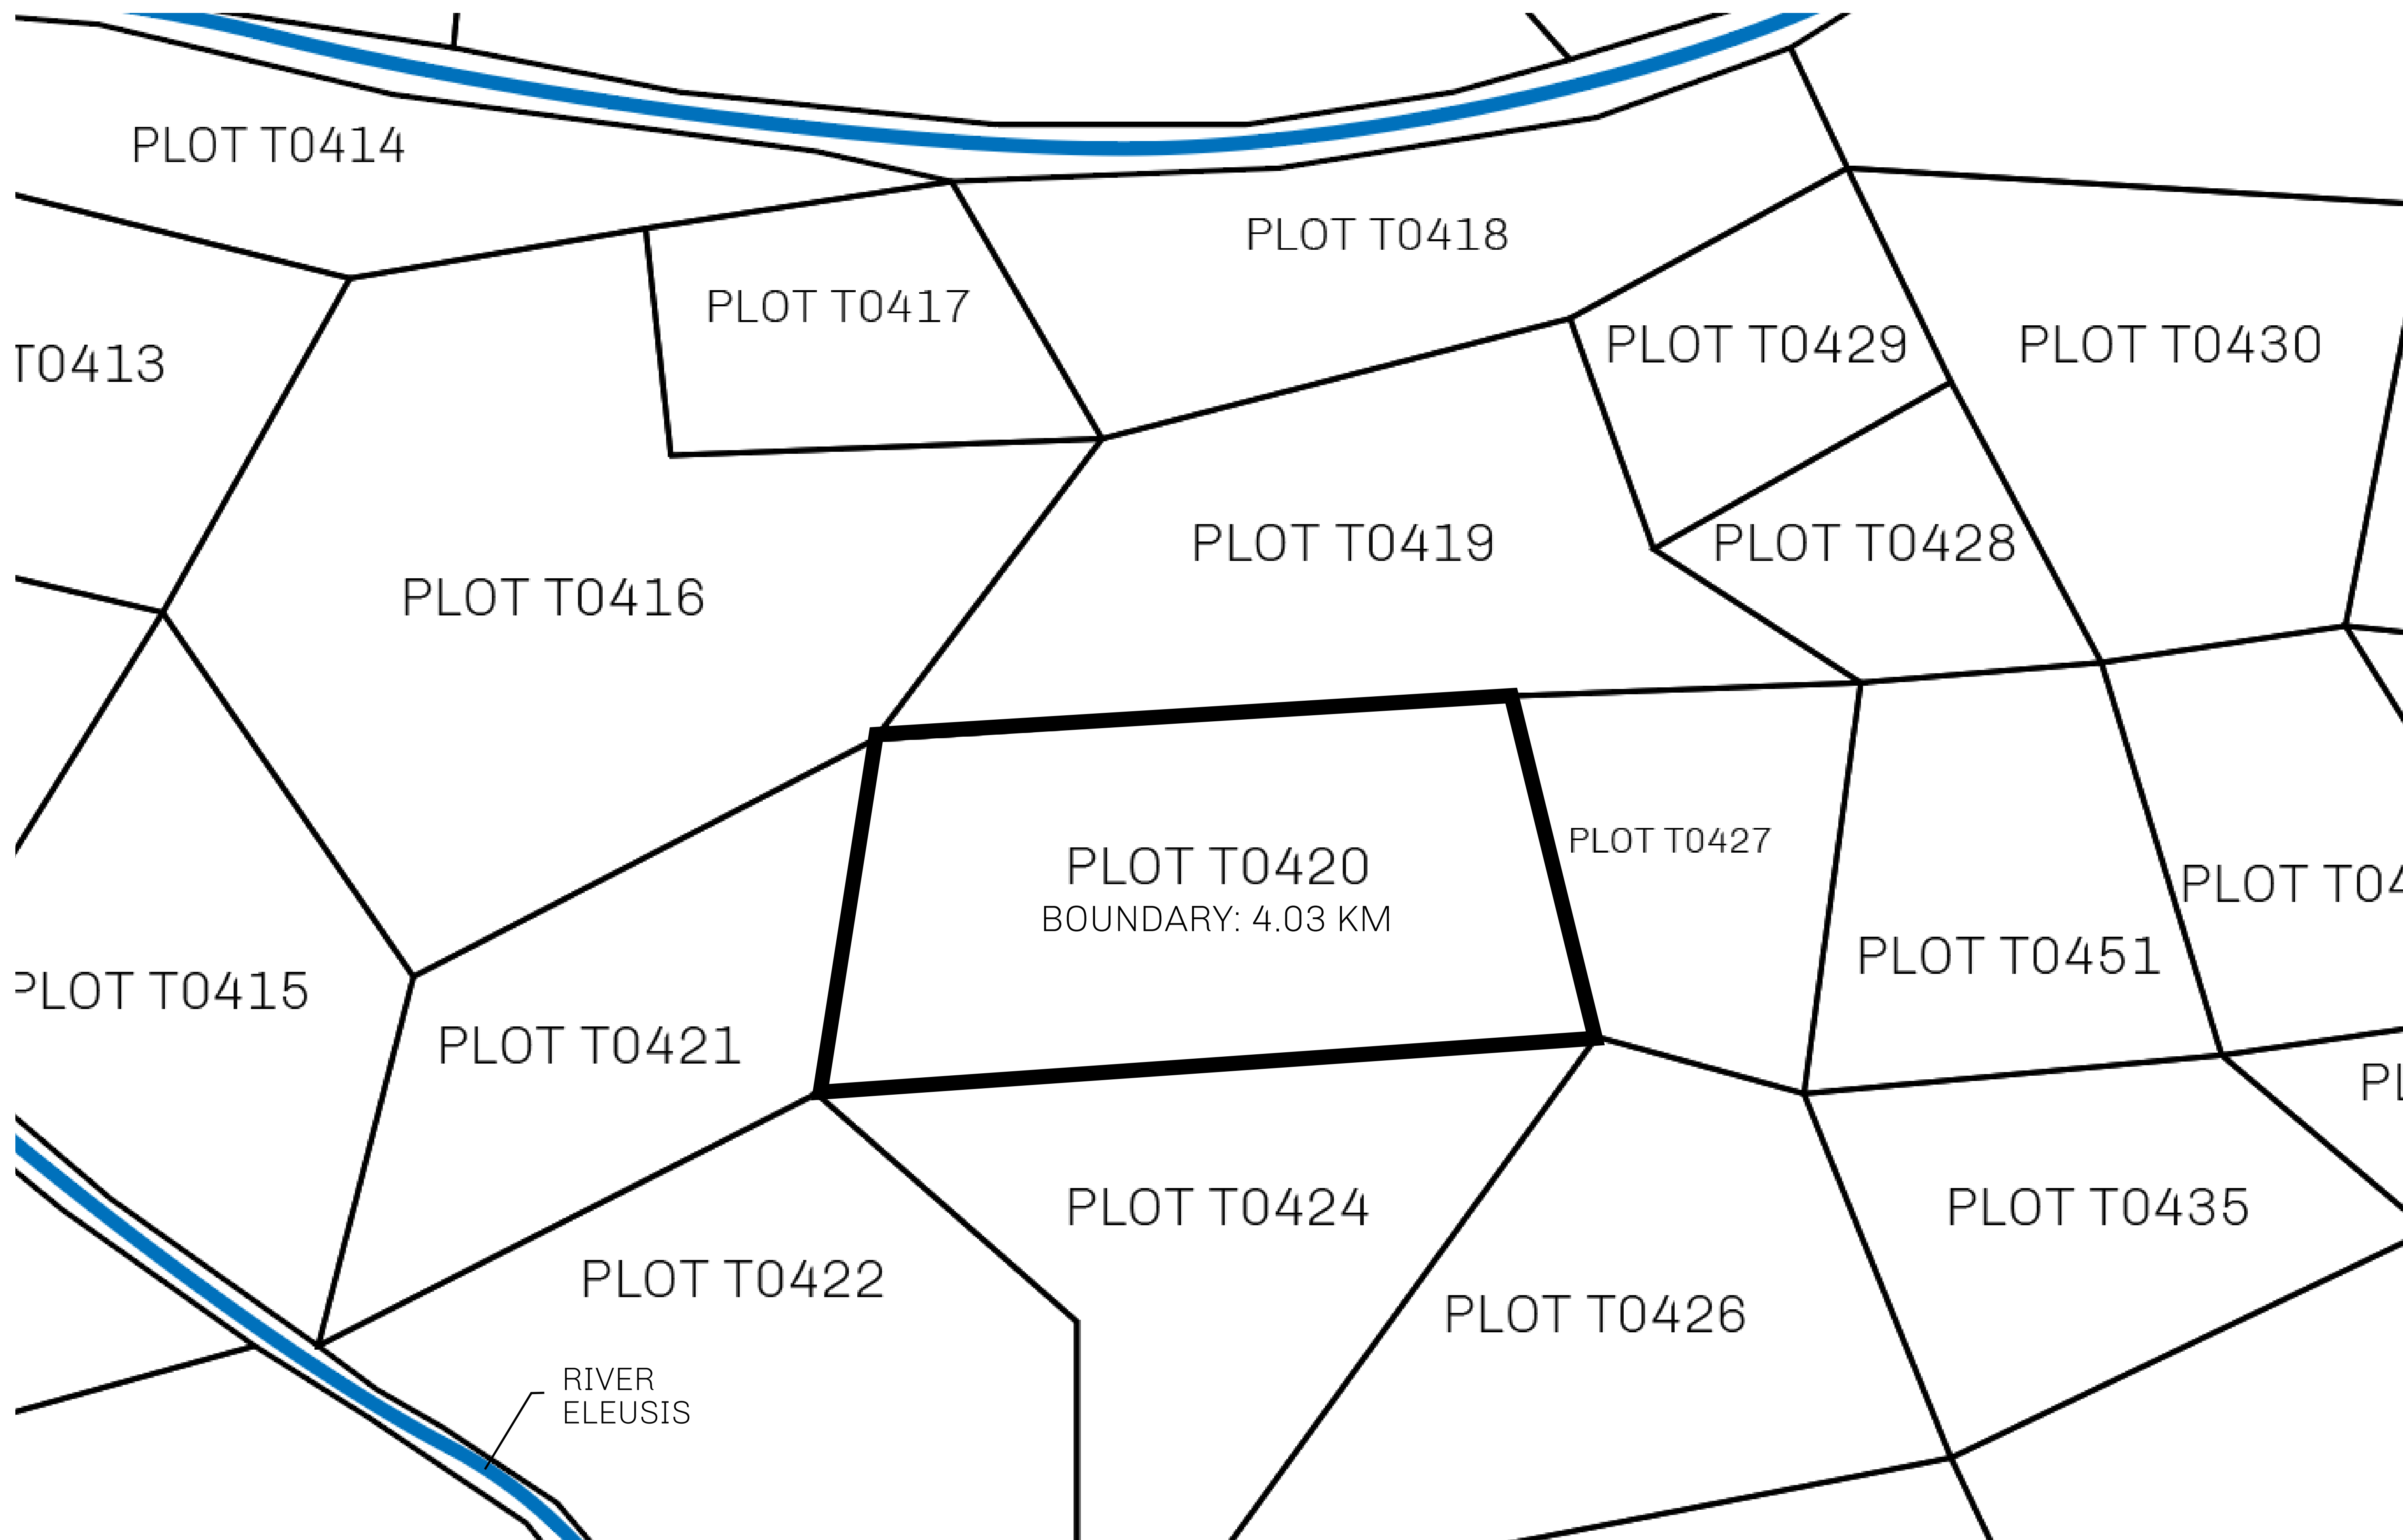

LOOT NFT WORLD

THE SPANISH ARMADA

The most flamboyant of all of the states, this Spanish-speaking territory houses a clash of cultures. From the LTT trades in the El Mercado district to the solicitations for invites to the Great Empire, and even the traveling Caravans, it is a transient place; people are always on the move on the way to the Great Empire or a trek through the Dividing Range to the Royaume De Satoshi. Commerce uses derivations of LTT such as LTTE, LTTB, and LTTTC.

GEOGRAPHY

COASTLINE	193.03 KM (119.94 MILES)
BORDERS	OCEAN, THE GREAT EMPIRE
HIGHEST POINT	MT ELEUTHERIA +1392 M
LOWEST POINT	PUERTO DE LTT 0 M
PLOTS	1045
SCALE	1:50000

H.M. LNFT Land Registry		TITLE NUMBER	
		T0420-221121	
ADMINISTRATIVE AREA	TERRITORIO LTT ST	ISSUED 22 November 2021 <i>bl.</i>	SCALE 1/50000
OWNER ENTITLEMENT	Type W-T: Share of 0.1% of all BUN sales (rewarded in Credits) plus 1% of all LTT redeemed based on number of NFT Stories minted; Mint 4 NFT Stories		

OFFICIAL PERSPECTIVE SHEET FOR FILING
Indicate vantage point for each drawing. Copy and mark each sheet required prior to filing.

Guide - Vantage point should be indicated as shown in the diagram: