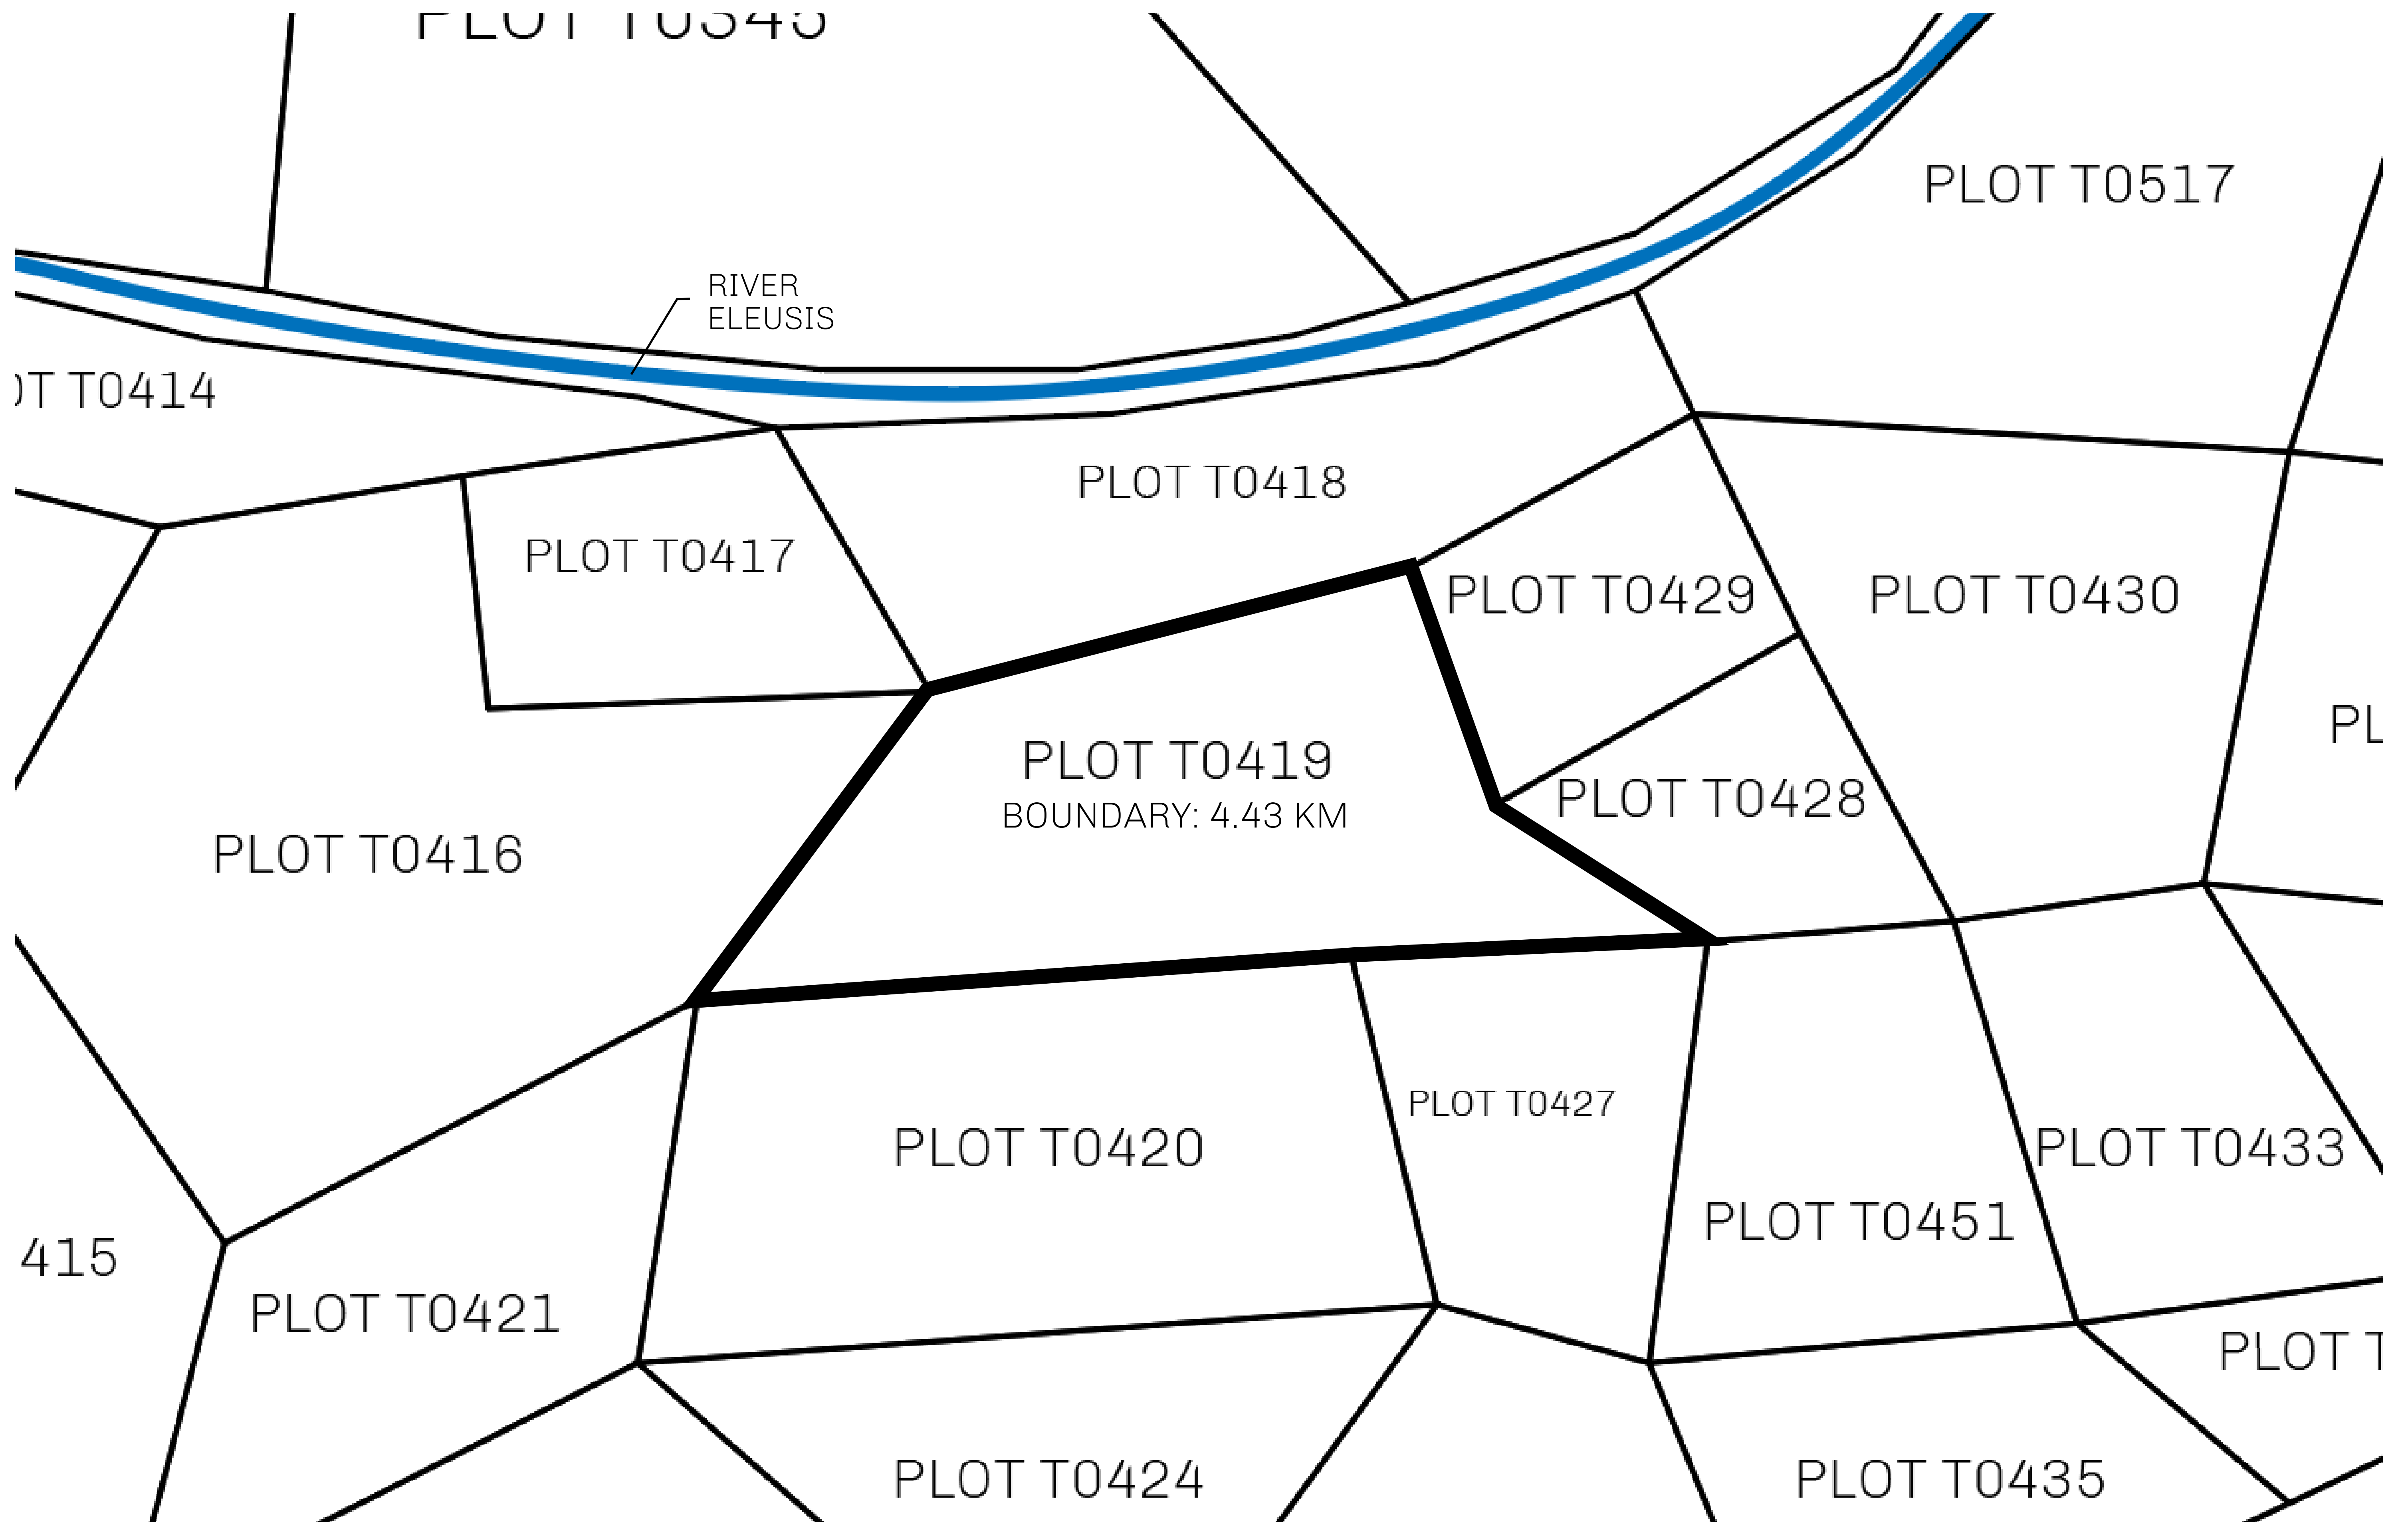

LOOT NFT WORLD

THE SPANISH ARMADA

The most flamboyant of all of the states, this Spanish-speaking territory houses a clash of cultures. From the LTT trades in the El Mercado district to the solicitations for invites to the Great Empire, and even the traveling Caravans, it is a transient place; people are always on the move on the way to the Great Empire or a trek through the Dividing Range to the Royaume De Satoshi. Commerce uses derivations of LTT such as LTTE, LTTB, and LTTTC.

GEOGRAPHY

COASTLINE	193.03 KM (119.94 MILES)
BORDERS	OCEAN, THE GREAT EMPIRE
HIGHEST POINT	MT ELEUTHERIA +1392 M
LOWEST POINT	PUERTO DE LTT 0 M
PLOTS	1045
SCALE	1:50000

H.M. LNFT Land Registry		TITLE NUMBER	
		T0419-221121	
ADMINISTRATIVE AREA	TERRITORIO LTT ST	ISSUED 22 November 2021 <i>bl.</i>	SCALE 1/50000
OWNER ENTITLEMENT	Type W-T: Share of 0.1% of all BUN sales (rewarded in Credits) plus 1% of all LTT redeemed based on number of NFT Stories minted; Mint 4 NFT Stories		

OFFICIAL PERSPECTIVE SHEET FOR FILING
Indicate vantage point for each drawing. Copy and
mark each sheet required prior to filing.

Guide - Vantage point should be
indicated as shown in the diagram: