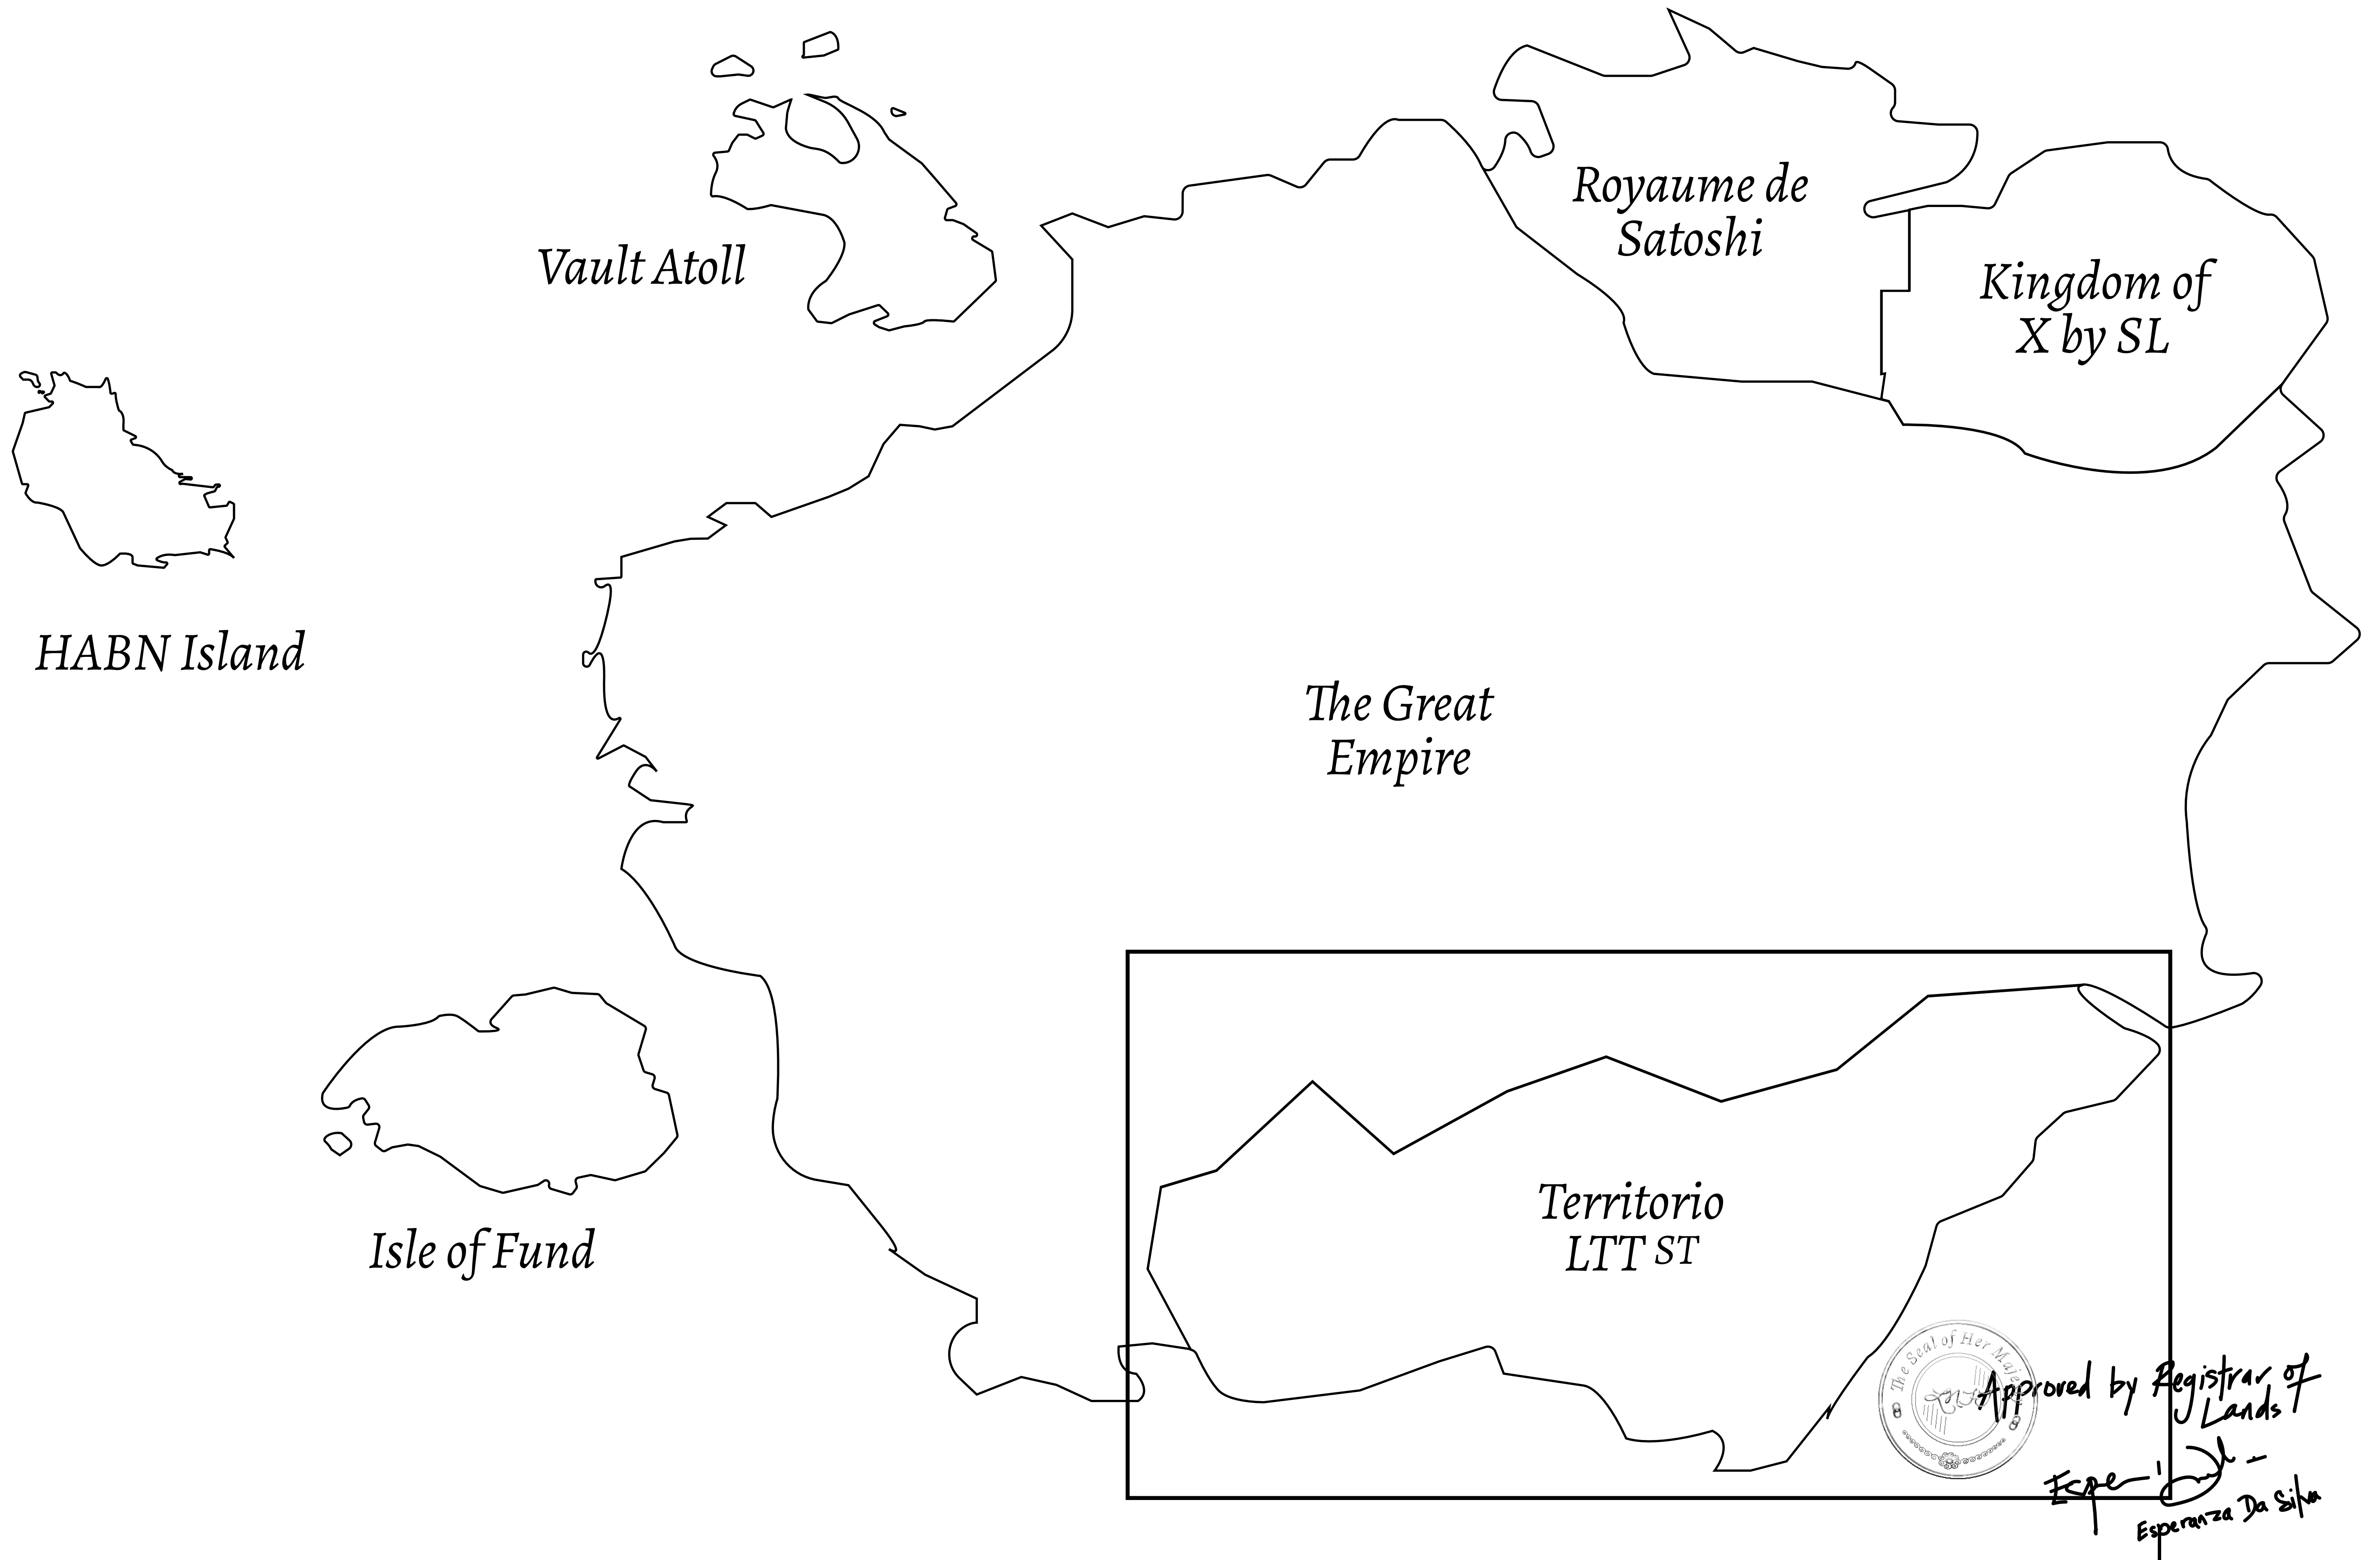

LOOT NFT WORLD

THE SPANISH ARMADA

The most flamboyant of all of the states, this Spanish-speaking territory houses a clash of cultures. From the LTT trades in the El Mercado district to the solicitations for invites to the Great Empire, and even the traveling Caravans, it is a transient place; people are always on the move on the way to the Great Empire or a trek through the Dividing Range to the Royaume De Satoshi. Commerce uses derivations of LTT such as LTTE, LTTB, and LTTTC.

GEOGRAPHY

COASTLINE	193.03 KM (119.94 MILES)
BORDERS	OCEAN, THE GREAT EMPIRE
HIGHEST POINT	MT ELEUTHERIA +1392 M
LOWEST POINT	PUERTO DE LTT 0 M
PLOTS	1045
SCALE	1:50000

H.M. LNFT Land Registry		TITLE NUMBER	
		T0419-221121	
ADMINISTRATIVE AREA	TERRITORIO LTT ST	ISSUED 22 November 2021 <i>bl.</i>	SCALE 1/50000
OWNER ENTITLEMENT	Type W-T: Share of 0.1% of all BUN sales (rewarded in Credits) plus 1% of all LTT redeemed based on number of NFT Stories minted; Mint 4 NFT Stories		